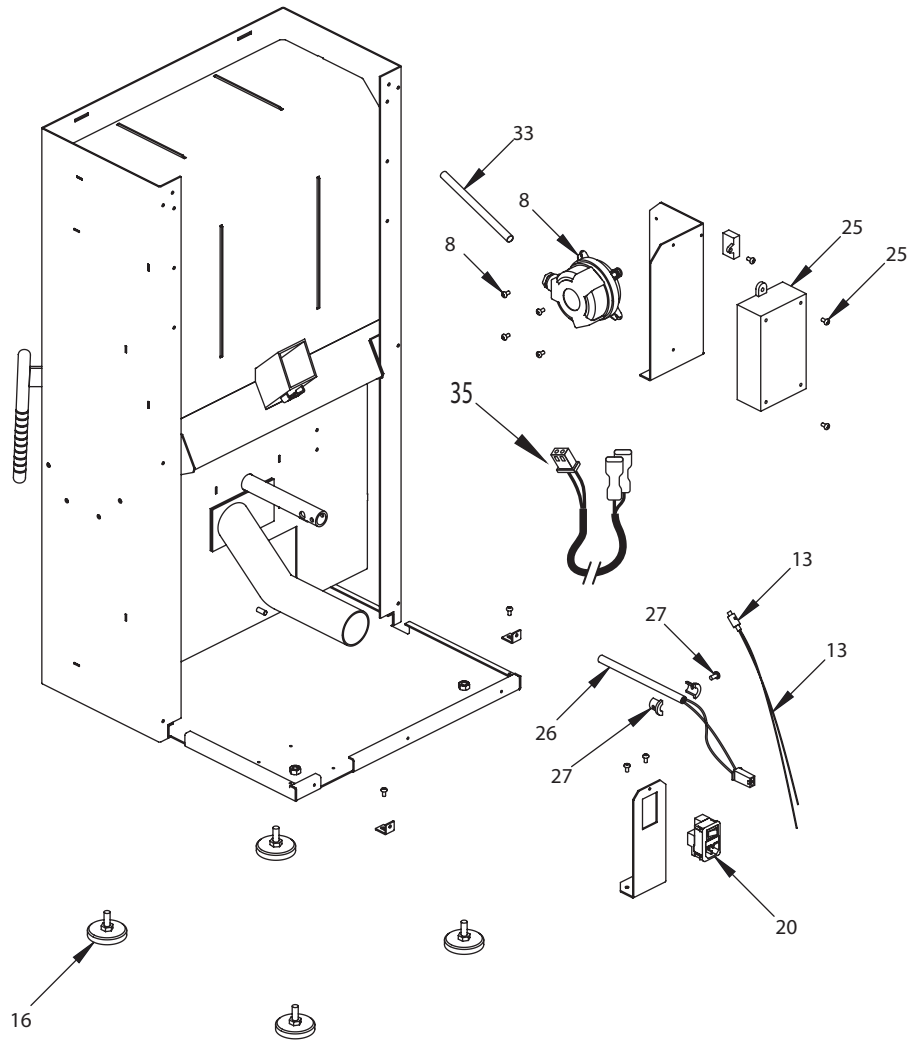

ILLUSTRATED PARTS BREAKDOWN