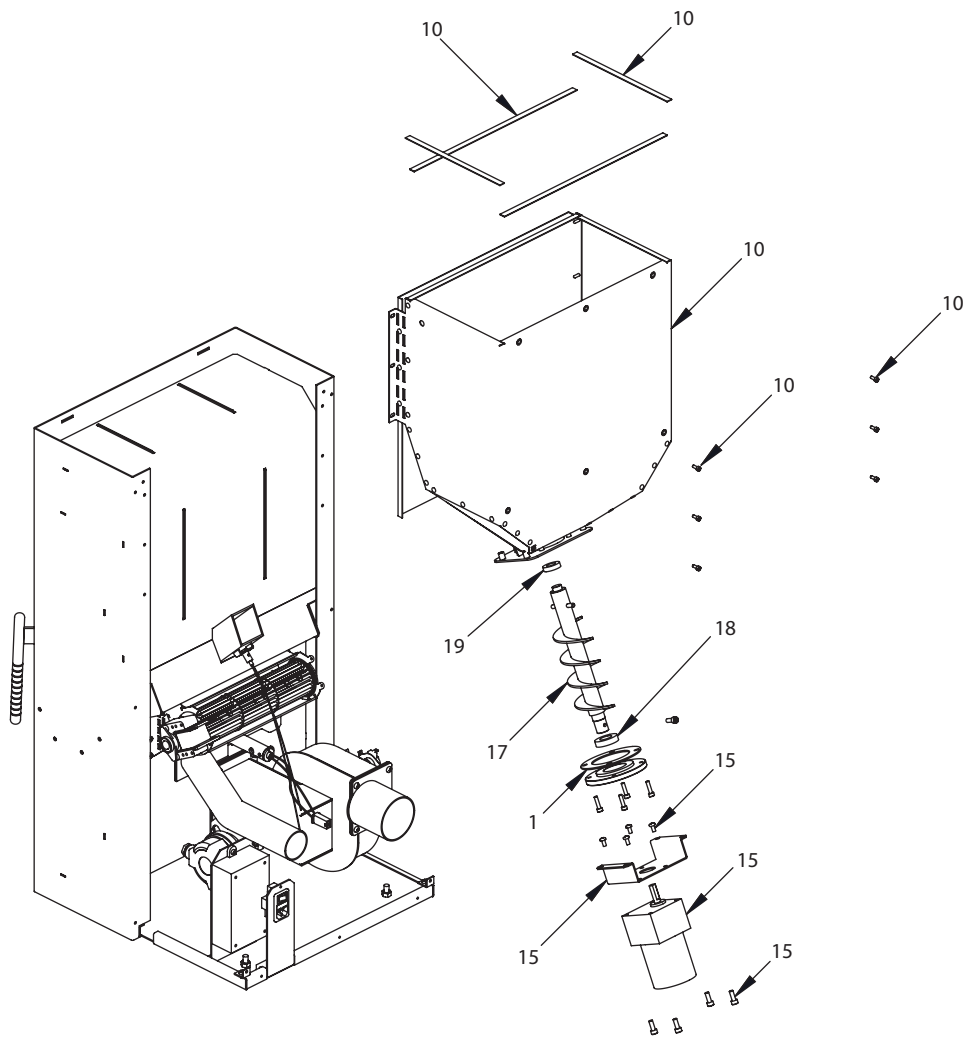

ILLUSTRATED PARTS BREAKDOWN

ITEM #	PART #	DESCRIPTION	QTY.
1	12225	GASKET AUGER HOUSING HPS FEED SYSTEM	1
2	720110	EXHAUST BLOWER	1
3	16135	ASH PAN WELDMENT	1
4	16278	PANEL RIGHT REPLACEMENT KIT	1
5	16279	PANEL LEFT REPLACEMENT KIT	1
6	16280	PANEL BACK REPLACEMENT KIT	1
7	16281	TOP AND HOPPER WELDMENT LID REPLACEMENT KIT	1
8	720238	VACUUM SWITCH	1
9	720103	52C SENSOR REPLACEMENT	1
10	16284	KIT HOPPER ASSEMBLY REPLACEMENT	1
11	21565	ROOM BLOWER REPLACEMENT KIT	1
12	720055	HOPPER LID SWITCH	1
13	720106	SENSOR TEMPERATURE 92 DEG C	1
14	720204	DOOR ASSEMBLY REPLACEMENT KIT	1
15	720107	AUGER MOTOR HPS & SERENITY	1
16	720216	ADJUSTABLE FOOT	4
17	720219	WELDMENT AUGER FEED SYSTEM	1
18	720220	BEARING LOWER AUGER	1
19	720221	BEARING UPPER AUGER	1
20	720227	POWER SUPPLY SWITCH REPLACEMENT KIT	1
21	720229	HOPPER HANDLE REPLACEMENT	1
22	720235	FIREPOT WELDMENT	1
23	18522	EXHAUST MOTOR GASKET KIT	1
24	720298	CONTROL HEAD REPLACEMENT KIT	1
25	720304	INTERFACE MODULE REPLACEMENT KIT	1
26	720307	IGNITER REPLACEMENT KIT	1
27	720308	COLLAR IGNITER RETAINER REPLACEMENT KIT	1
28	13512	LEAD, PIGTAIL, 30C ROOM SENSOR	1
29	13513	BRACKET, HOLDER 30C ROOM SENSOR	1
30	720242	GLASS HPS10 & SERENITY	1
31	11090	PIGTAIL LEAD 52 FOR 10IC SERENITY	1
32	11721	REMOTE CONTROL	1
33	12283	TUBE VACUUM SWITCH PORT	1
34	12429	BRACKET CONTROLLER	1
35	11392	PIGTAIL LEAD VACUUM SWITCH	1
36	23063	COMPLETE WIRING HARNESS SERENITY	1