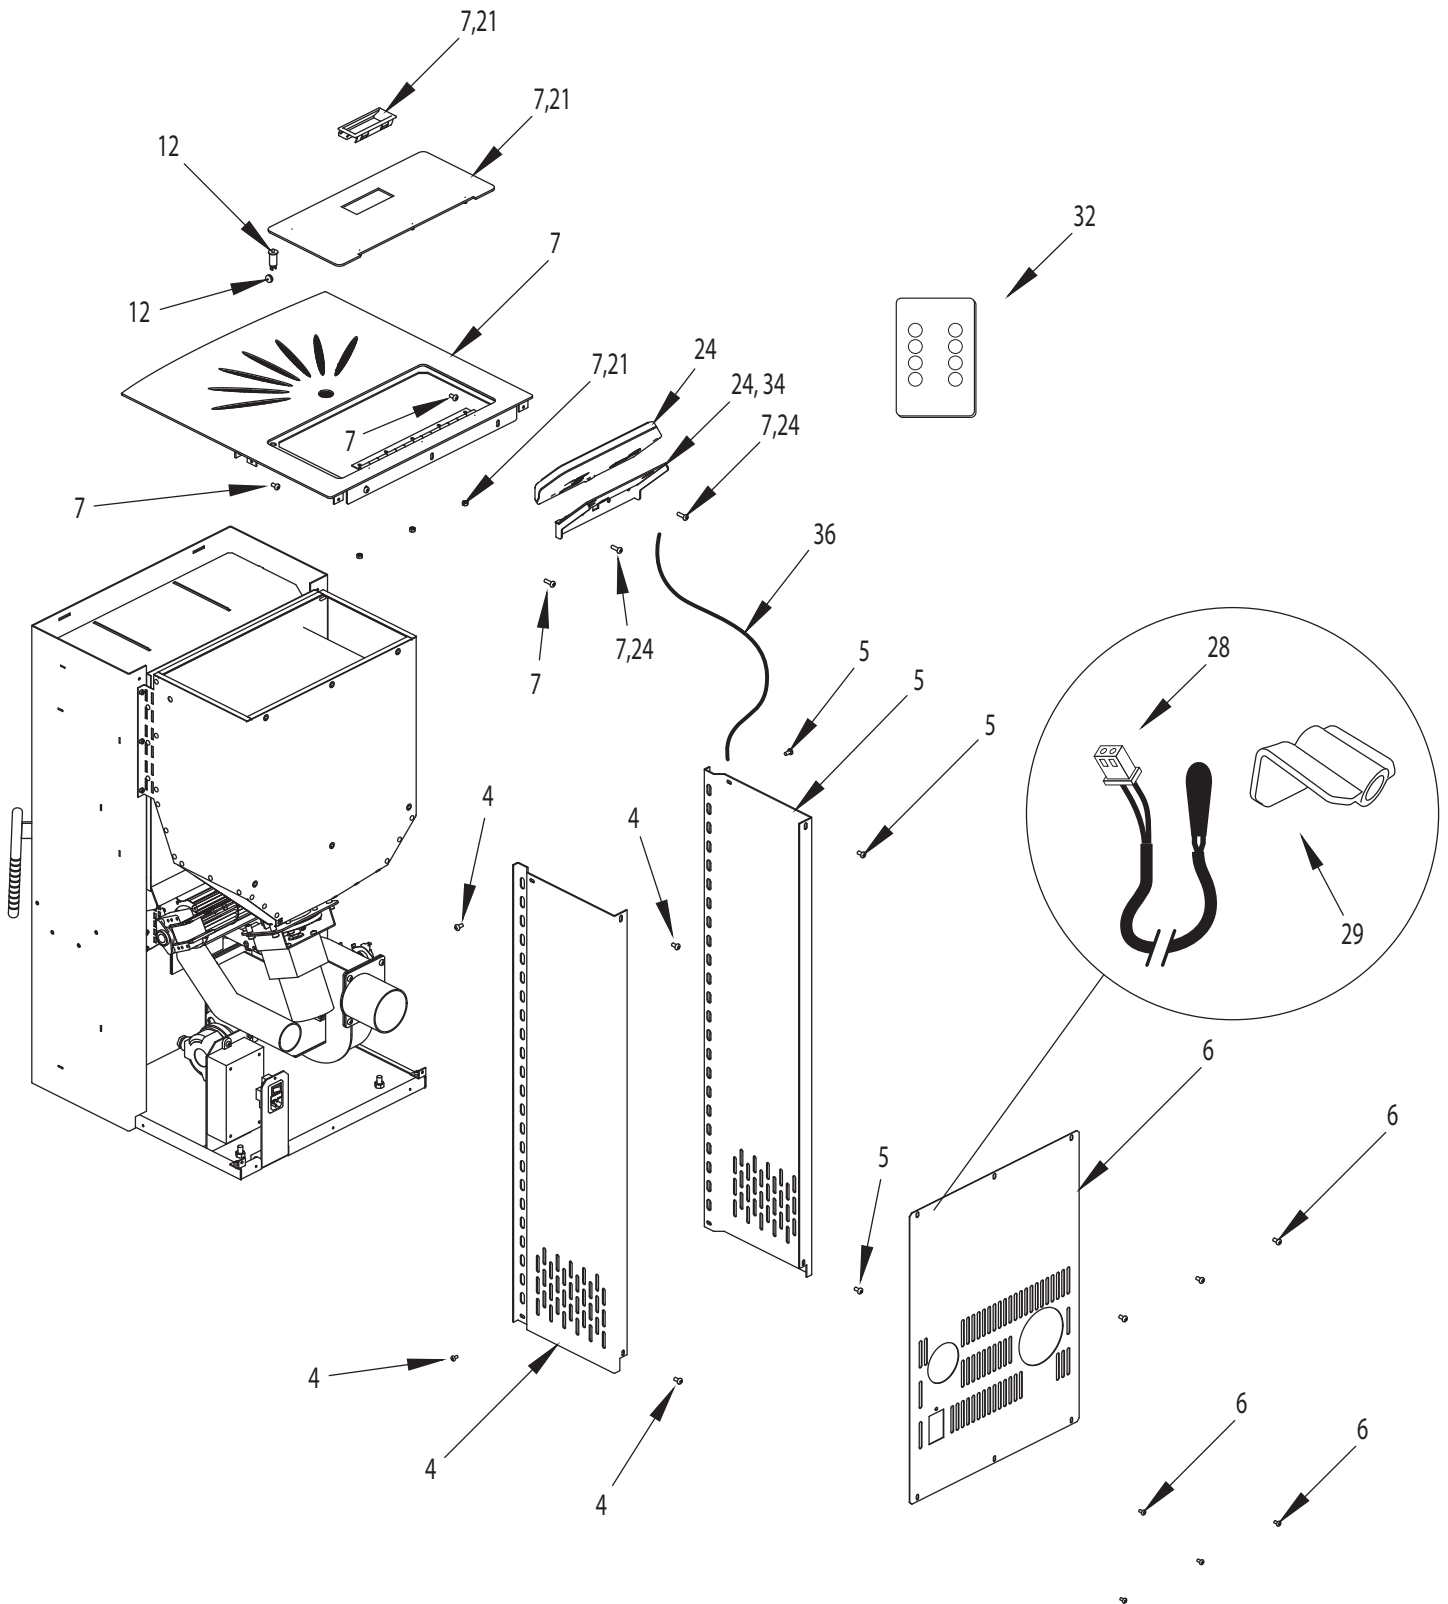

ILLUSTRATED PARTS BREAKDOWN