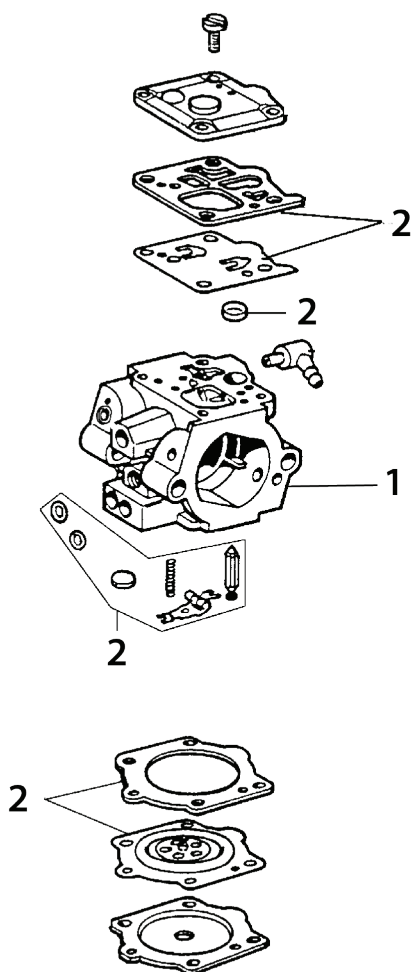

Key #	Part No.	Description
H1	520380	Carburetor, Walbro WGA-11
H2	73460	Carburetor Overhaul Kit