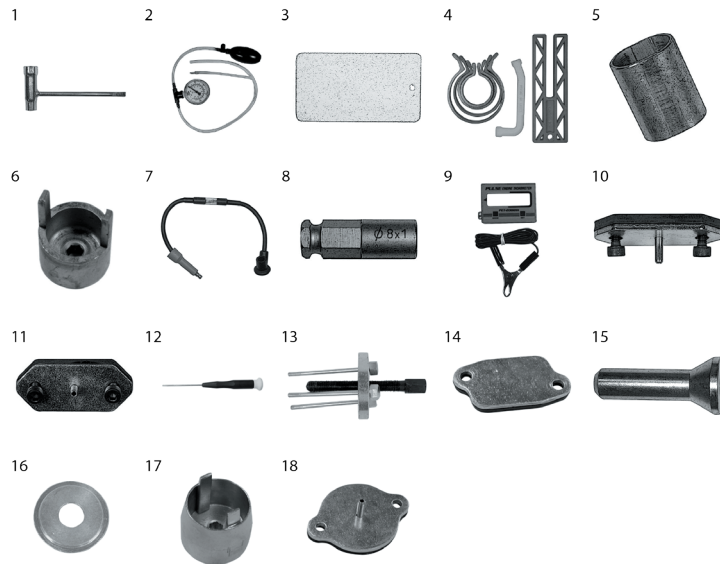

SERVICE ITEMS

633GC Gas Concrete Saw

Key #	Part No.	Description
1	71152	Scrench 17-19 mm
2	71541	Pressure Gauge Bulb
3	71542	Coil/Flywheel Timing Shim
4	71543	Cylinder Assembly Clamps & Piston Stop
5	71544	Manifold Assembly Tool
6	71546	Shock Absorber Tool
7	71547	Spark Tester
8	71548	Flywheel Disassembly Tool
9	71565	Electronic Tachometer
10	71569	Induction Seal Flange with Screws
11	71570	Exhaust Seal Flange with Screws
12	71573	Tuning Screwdriver
13	73461	Flywheel Puller
14	73466	Exhaust Port Cover Tool
15	73462	Main Bearing Driver Tool
16	73463	Main Bearing Spacing Tool
17	73464	Shock Absorber Tool
18	73465	Intake Port Cover Tool
Not Shown	73435	Gasket Set-All, includes 73434, 73436, 73447, 73455, & 73456
Not Shown	70249	14T Bar Nose Sprocket Repair Kit
Not Shown	571227	2-Stroke Oil, 50:1 Mix, 2.6 oz (6-Pack)
Not Shown	571228	2-Stroke Oil, 50:1 Mix, 2.6 oz (158 ml) (24-Pack)