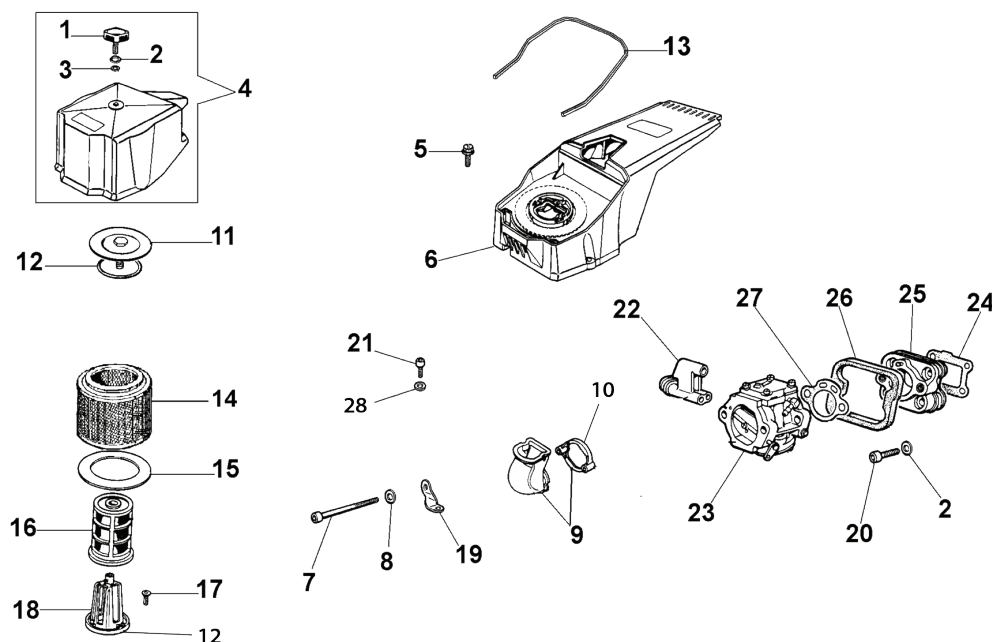

Key #	Part No.	Description
F01	73320	Filter Cover Knob
F02	73897	Washer
F03	73322	Filter Knob O-Ring
F04	71721	Air Filter Cover Assembly
F05	73230	Screw
F06	71722	Cylinder Cover
F07	73326	Carburetor Attachment Screw
F08	73327	Serrated Washer
F09	73328	Intake Manifold Rubber
F10	73329	Intake Manifold Bracket
F11	73330	Filter Canister Cover
F12	73331	O-Ring, Air Filter
F13	71719	Air Filter Gasket
F14	71752	Air Filter Canister, Polyester
F15	73335	Filter Canister Gasket
F16	73336	Prefilter Plastic, Secondary Filter
F17	73337	Filter Support Screw
F18	73338	Filter Support
F19	73387	Carburetor Standoff Support
F20	73278	Bolt
F21	73340	Carburetor Support Screw
F22	73341	Carburetor Mixture Screw Grommet
F23	520380	Carburetor
F24	73455	Insulator to Cylinder Gasket
F25	73344	Carburetor Insulator
F26	73345	Insulator Foam Gasket
F27	73456	Carburetor to Insulator Gasket
F28	73285	Washer