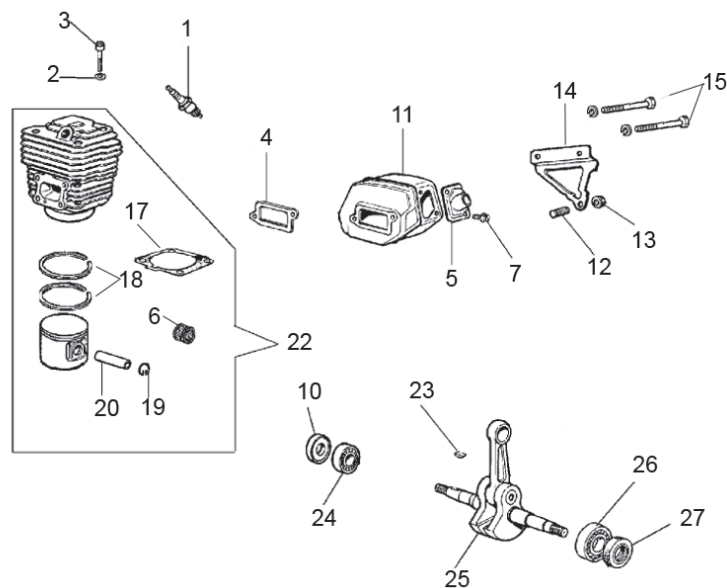

Key #	Part No.	Description
A01	73188	Starter Rope
A02	73228	Starter Rope Retainer
A03	520369	Starter Rope Handle
A04	73229	Starter Housing Oil Cap
A05	73230	Screw
A07	73231	Starter Rope Washer
A08	73191	Starter Coil Spring & Housing
A09	520370	Starter Spacer
A10	73192	Starter Bushing
A11	73193	Starter Rope Pulley
A12	73233	Starter Pulley Washer
A13	73234	Starter Pulley Screw
A14	73235	Starter Pulley Cover
A15	73236	Starter Pulley Cover Screw
A16	73194	Starter Cover Dust Shield
A17	518752	Starter Cover Assembly, complete
A18	73237	Ignition Toggle Switch
A19	73238	Ignition Toggle Plate On/Off
A20	73239	Ignition Toggle Switch Nut
A22	73241	Spark Plug Boot with Spring
A23	73917	Spark Plug Cap Spring
A24	73196	Ignition Coil with Spark Plug Lead & Primary
A25	520371	Ignition Coil Mounting Screw
A26	73897	Washer
A27	73245	Flywheel Mounting Washer
A28	73246	Flywheel Mounting Nut
A31-A	520372	Starter Pawl Assembly (set of 2, 2007 and newer models)
A31-B	504386	Starter Pawl Assembly (set of 2, 2006 and older models)
A32-A	520373	Flywheel Assembly Replacement Kit (2007 and newer models)
A32-B	73433	Flywheel Assembly Replacement Kit (2006 and older models)

Key #	Part No.	Description
C02	520375	Plastic Guard
C11	73446	Main Bearing Seal Housing Assembly, Clutch Side
C18	73935	Premium Tensioner Kit
C19	73225	Bar Mount Pad Cover Plate
C20	73284	Screw
C21	73285	Washer
C22	73202	Crankcase Outside Seal, Clutch Side
C25	73287	Seal Housing O-Ring
C26	73288	Seal Housing Mounting Screw (3)
C27	73289	Crankshaft Seal Clutch Side
C30	520376	Guard Bushing
C35	73349	Guard Screw
C38	73396	Cover Guard Mounting Washer
C39	73397	Cover Guard Mounting Bolt
C40	70967	Cover Guard
C64	520374	Guard Washer