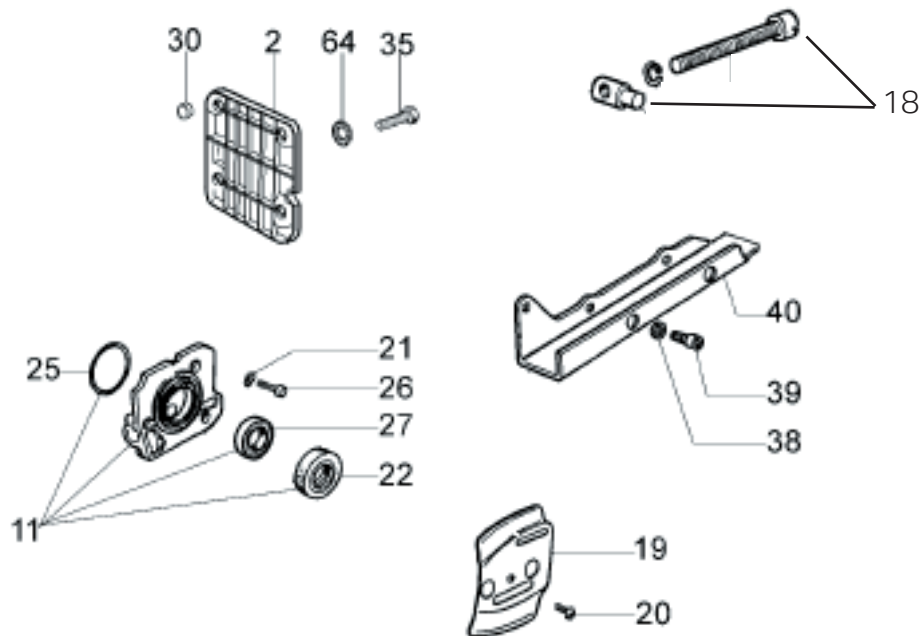

Key #	Part No.	Description
A01	73188	Starter Rope
A02	73228	Starter Rope Retainer
A03	520369	Starter Rope Handle
A04	73229	Starter Housing Oil Cap
A05	73230	Screw
A07	73231	Starter Rope Washer
A08	73191	Starter Coil Spring & Housing
A09	520370	Starter Spacer
A10	73192	Starter Bushing
A11	73193	Starter Rope Pulley
A12	73233	Starter Pulley Washer
A13	73234	Starter Pulley Screw
A14	73235	Starter Pulley Cover
A15	73236	Starter Pulley Cover Screw
A16	73194	Starter Cover Dust Shield
A17	518752	Starter Cover Assembly, complete
A18	73237	Ignition Toggle Switch
A19	73238	Ignition Toggle Plate On/Off
A20	73239	Ignition Toggle Switch Nut
A22	73241	Spark Plug Boot with Spring
A23	73917	Spark Plug Cap Spring
A24	73196	Ignition Coil with Spark Plug Lead & Primary
A25	520371	Ignition Coil Mounting Screw
A26	73897	Washer
A27	73245	Flywheel Mounting Washer
A28	73246	Flywheel Mounting Nut
A31-A	520372	Starter Pawl Assembly (set of 2, 2007 and newer models)
A31-B	504386	Starter Pawl Assembly (set of 2, 2006 and older models)
A32-A	520373	Flywheel Assembly Replacement Kit (2007 and newer models)
A32-B	73433	Flywheel Assembly Replacement Kit (2006 and older models)

Key #	Part No.	Description
C02	520375	Plastic Guard
C11	73446	Main Bearing Seal Housing Assembly, Clutch Side
C18	73935	Premium Tensioner Kit
C19	73225	Bar Mount Pad Cover Plate
C20	73284	Screw
C21	73285	Washer
C22	73202	Crankcase Outside Seal, Clutch Side
C25	73287	Seal Housing O-Ring
C26	73288	Seal Housing Mounting Screw (3)
C27	73289	Crankshaft Seal Clutch Side
C30	520376	Guard Bushing
C35	73349	Guard Screw
C38	73396	Cover Guard Mounting Washer
C39	73397	Cover Guard Mounting Bolt
C40	70967	Cover Guard
C64	520374	Guard Washer