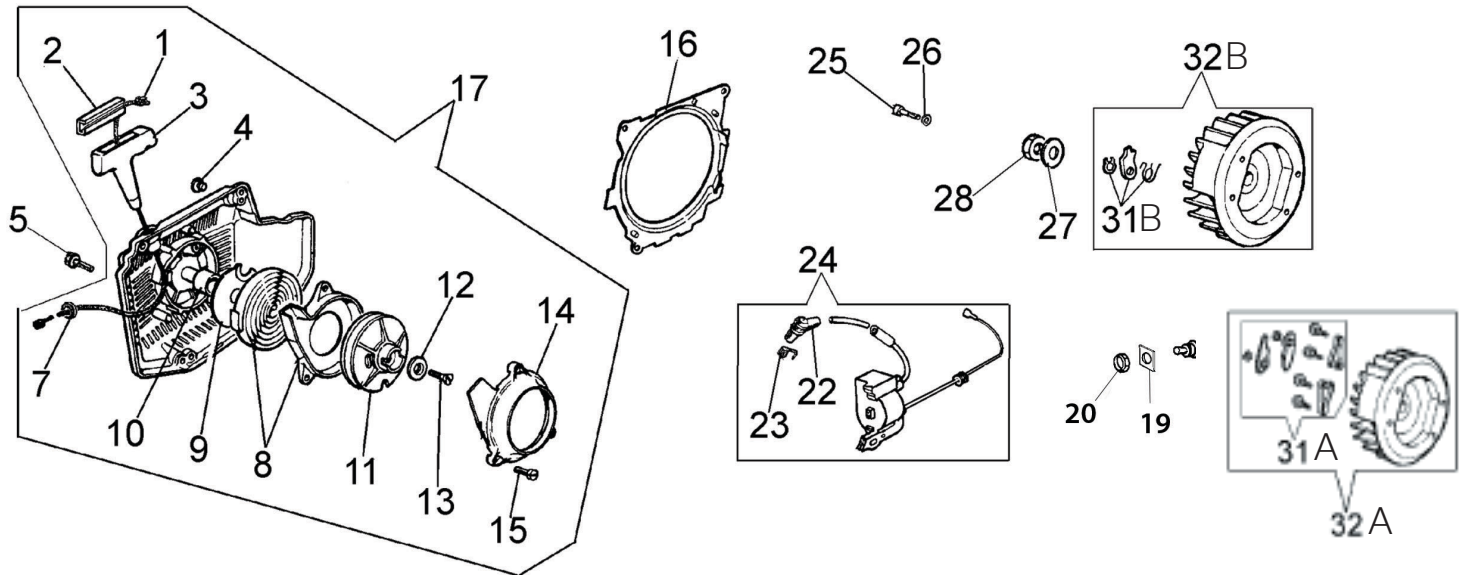

Key #	Part No.	Description
A01	73188	Starter Rope
A02	73228	Starter Rope Retainer
A03	520369	Starter Rope Handle
A04	73229	Starter Housing Oil Cap
A05	73230	Screw
A07	73231	Starter Rope Washer
A08	73191	Starter Coil Spring & Housing
A09	520370	Starter Spacer
A10	73192	Starter Bushing
A11	73193	Starter Rope Pulley
A12	73233	Starter Pulley Washer
A13	73234	Starter Pulley Screw
A14	73235	Starter Pulley Cover
A15	73236	Starter Pulley Cover Screw
A16	73194	Starter Cover Dust Shield
A17	518752	Starter Cover Assembly, complete
A18	73237	Ignition Toggle Switch
A19	73238	Ignition Toggle Plate On/Off
A20	73239	Ignition Toggle Switch Nut
A22	73241	Spark Plug Boot with Spring
A23	73917	Spark Plug Cap Spring
A24	73196	Ignition Coil with Spark Plug Lead & Primary
A25	520371	Ignition Coil Mounting Screw
A26	73897	Washer
A27	73245	Flywheel Mounting Washer
A28	73246	Flywheel Mounting Nut
A31-A	520372	Starter Pawl Assembly (set of 2, 2007 and newer models)
A31-B	504386	Starter Pawl Assembly (set of 2, 2006 and older models)
A32-A	520373	Flywheel Assembly Replacement Kit (2007 and newer models)
A32-B	73433	Flywheel Assembly Replacement Kit (2006 and older models)