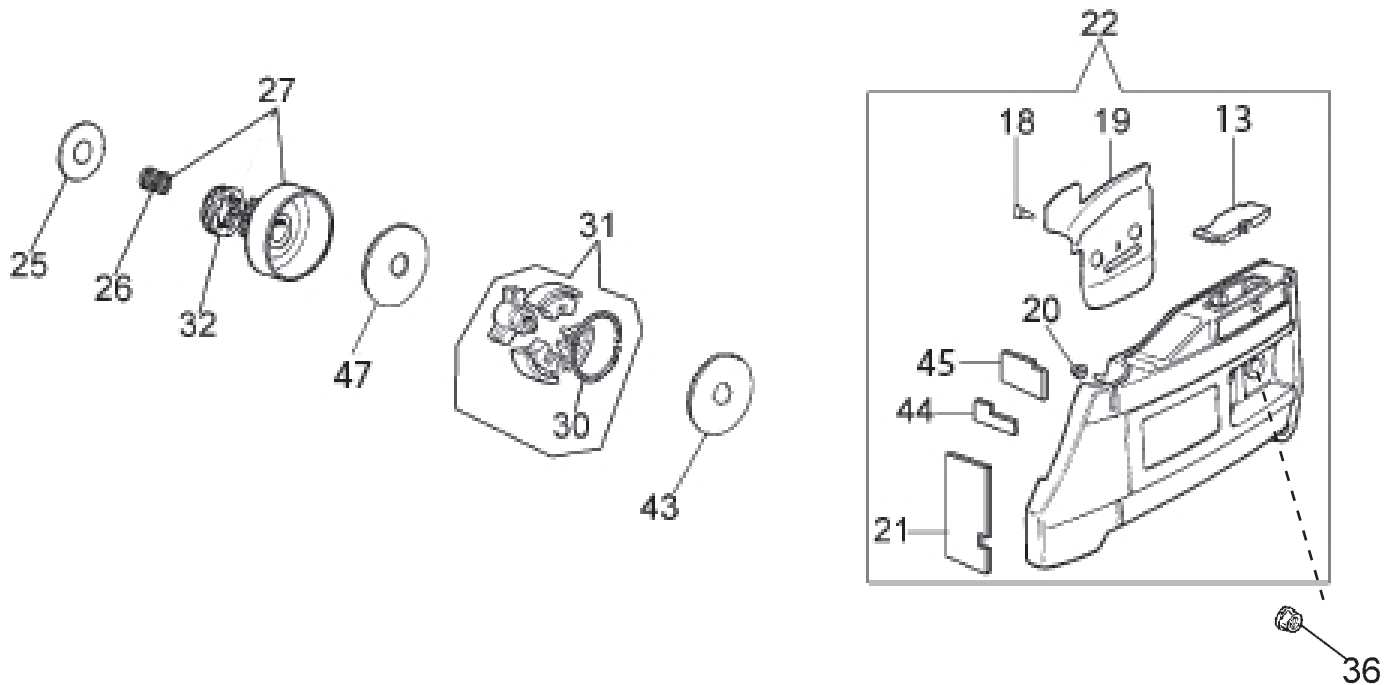

Key #	Part No.	Description
E13	71441	633GC Side Cover Plug Kit
E18	73284	Screw
E19	73309	Cover Side Bar Plate
E20	73310	Rubber Bumper Cover
E21	73311	Cover Rubber Flap
E22	73449	Side Cover, without Brake Components
E25	73314	Clutch Spacer Washer
E26	73423	Clutch Needle Bearing
E27	70948	Clutch Cup with Splined Adapter
E30	73317	Clutch Spring
E31	73451	Clutch Assembly
E32	70949	633GC 8T Rim Sprocket Kit
E32	525496	633F4 FORCE™ Sprocket Kit
E36	73313	Cover Clamp Nut
E43	73452	Clutch Shield
E44	73315	Chain Cover Rubber Insert, Middle
E45	73316	Chain Cover Rubber Top Insert
E47	504568	633GC Clutch Spacer
Not Shown	71439	633GC Side Cover Fastener Kit, includes 71436, 73897, & 71437