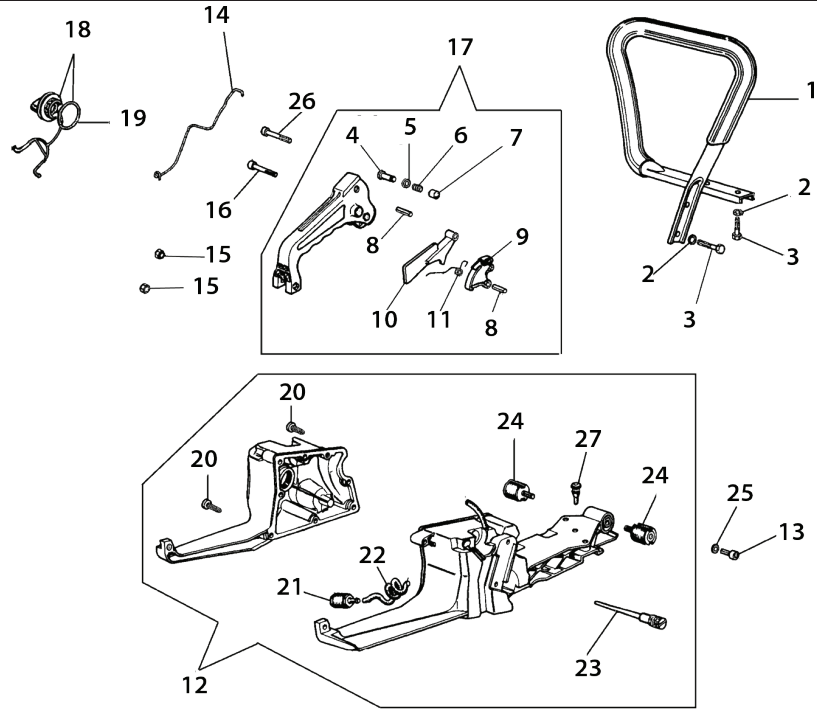

Key #	Part No.	Description
G01	73457	Front Handle Assembly
G02	73897	Washer
G03	73349	Front Handle Bolt
G04	73353	Trigger Lock Pin
G05	73354	Trigger Lock Pin Washer
G06	73355	Trigger Lock Spring
G07	73356	Trigger Lock Button
G08	73357	Trigger Pivot Pin
G09	73358	Throttle Lever
G10	73359	Trigger Lockout Lever
G11	73360	Trigger Lockout Lever Spring
G12	521003	Fuel Tank Assembly
G13	73275	Screw
G14	73366	Throttle Operating Wire
G15	73367	Nut
G16	73368	Rear Handle Rear Bolt
G17	73369	Rear Handle Assembly
G18	71739	Fuel Cap Assembly (2007 and Newer Models)
G18	CALL	Fuel Cap Assembly (2006 and Older Models)
G19	73448	Fuel Cap O-Ring
G20	520379	Fuel Tank Screw
G21	73459	Fuel Filter
G22	73375	Fuel Line
G23	73376	Fuel Breather Pipe
G24	73377	Shock Absorber
G25	73250	Washer
G26	73379	Screw
G27	73270	Bumper, Shock Absorber, Fuel Tank Top