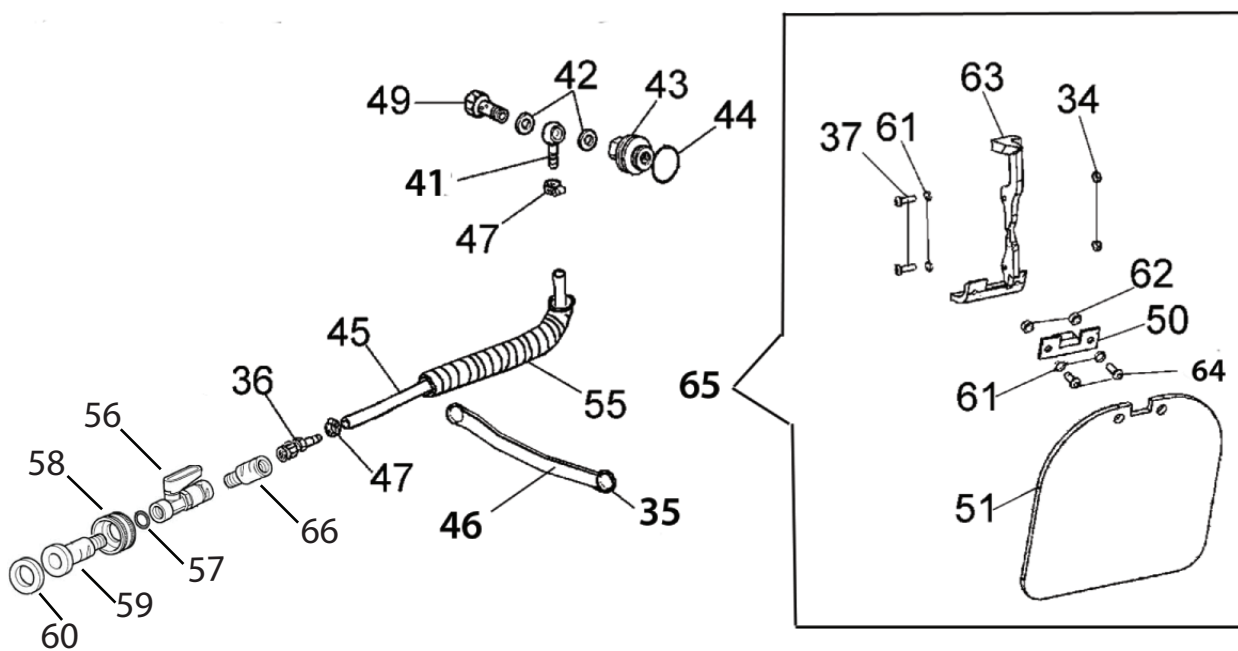

Key #	Part No.	Description
A01	73188	Starter Rope
A02	73228	Starter Rope Retainer
A03	520369	Starter Rope Handle
A04	73229	Starter Housing Oil Cap
A05	73230	Screw
A07	73231	Starter Rope Washer
A08	73191	Starter Coil Spring & Housing
A09	520370	Starter Spacer
A10	73192	Starter Bushing
A11	73193	Starter Rope Pulley
A12	73233	Starter Pulley Washer
A13	73234	Starter Pulley Screw
A14	73235	Starter Pulley Cover
A15	73236	Starter Pulley Cover Screw
A16	73194	Starter Cover Dust Shield
A17	518752	Starter Cover Assembly, complete
A18	73237	Ignition Toggle Switch
A19	73238	Ignition Toggle Plate On/Off
A20	73239	Ignition Toggle Switch Nut
A22	73241	Spark Plug Boot with Spring
A23	73917	Spark Plug Cap Spring
A24	73196	Ignition Coil with Spark Plug Lead & Primary
A25	520371	Ignition Coil Mounting Screw
A26	73897	Washer
A27	73245	Flywheel Mounting Washer
A28	73246	Flywheel Mounting Nut
A31-A	520372	Starter Pawl Assembly (set of 2, 2007 and newer models)
A31-B	504386	Starter Pawl Assembly (set of 2, 2006 and older models)
A32-A	520373	Flywheel Assembly Replacement Kit (2007 and newer models)
A32-B	73433	Flywheel Assembly Replacement Kit (2006 and older models)

Key #	Part No.	Description
C02	520375	Plastic Guard
C11	73446	Main Bearing Seal Housing Assembly, Clutch Side
C18	73935	Premium Tensioner Kit
C19	73225	Bar Mount Pad Cover Plate
C20	73284	Screw
C21	73285	Washer
C22	73202	Crankcase Outside Seal, Clutch Side
C25	73287	Seal Housing O-Ring
C26	73288	Seal Housing Mounting Screw (3)
C27	73289	Crankshaft Seal Clutch Side
C30	520376	Guard Bushing
C35	73349	Guard Screw
C38	73396	Cover Guard Mounting Washer
C39	73397	Cover Guard Mounting Bolt
C40	70967	Cover Guard
C64	520374	Guard Washer