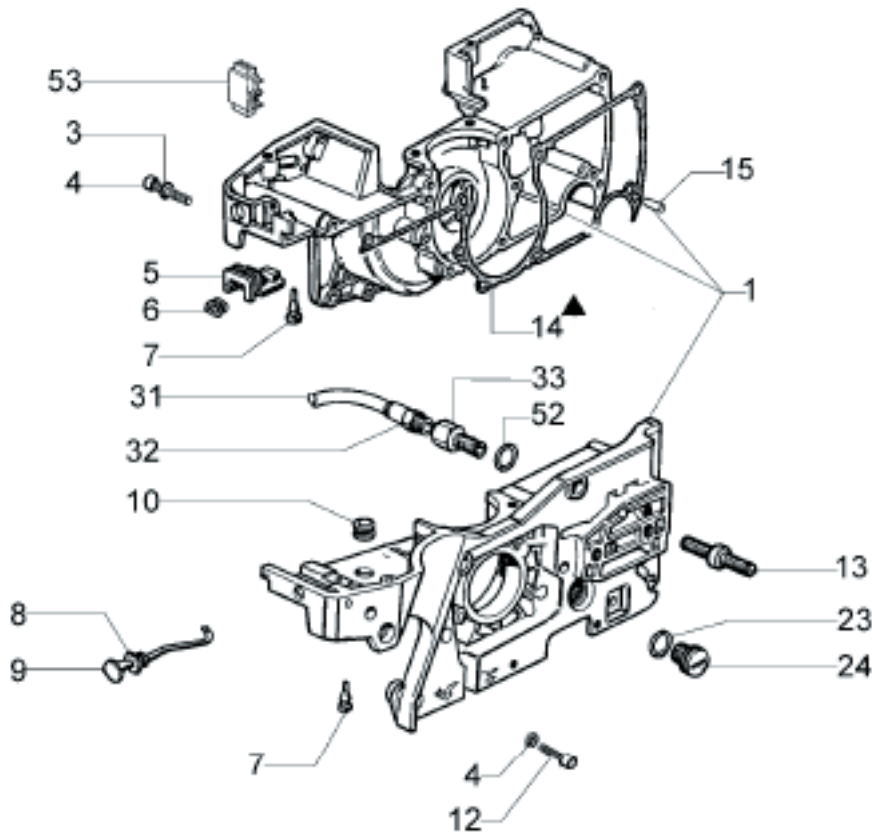

Key #	Part No.	Description
C01	520377	Complete Crankcase
C03	73278	Bolt
C04	73897	Washer
C05	73268	Trigger Rod Grommet
C06	73269	Trigger Rod Bushing
C07	73270	Bumper, Shock Absorber, Fuel Tank Top
C08	73389	Choke Lever Grommet
C09	73213	Choke Lever
C10	73390	Fuel Line Grommet, Crankcase
C12	73275	Screw
C13	73280	Bar Mounting Stud
C14	73447	Crankcase Gasket
C15	73281	Crankcase Dowel Pin
C23	73391	Crankcase Plug O-Ring
C24	73286	Crankcase Plug
C31	73384	Water Tube, in Tank
C32	73385	Water Tube Fitting
C33	73386	Tube Fitting-Backside Bar Mount
C52	71468	Water Hose O-Ring
C53	504389	Plastic Cap
Not Shown	73435	Gasket Set-All, includes 73434, 73436, 73447, 73455, & 73456
Not Shown	73333	Swivel Hose Fitting
Not Shown	70963	Hose Hanger Kit