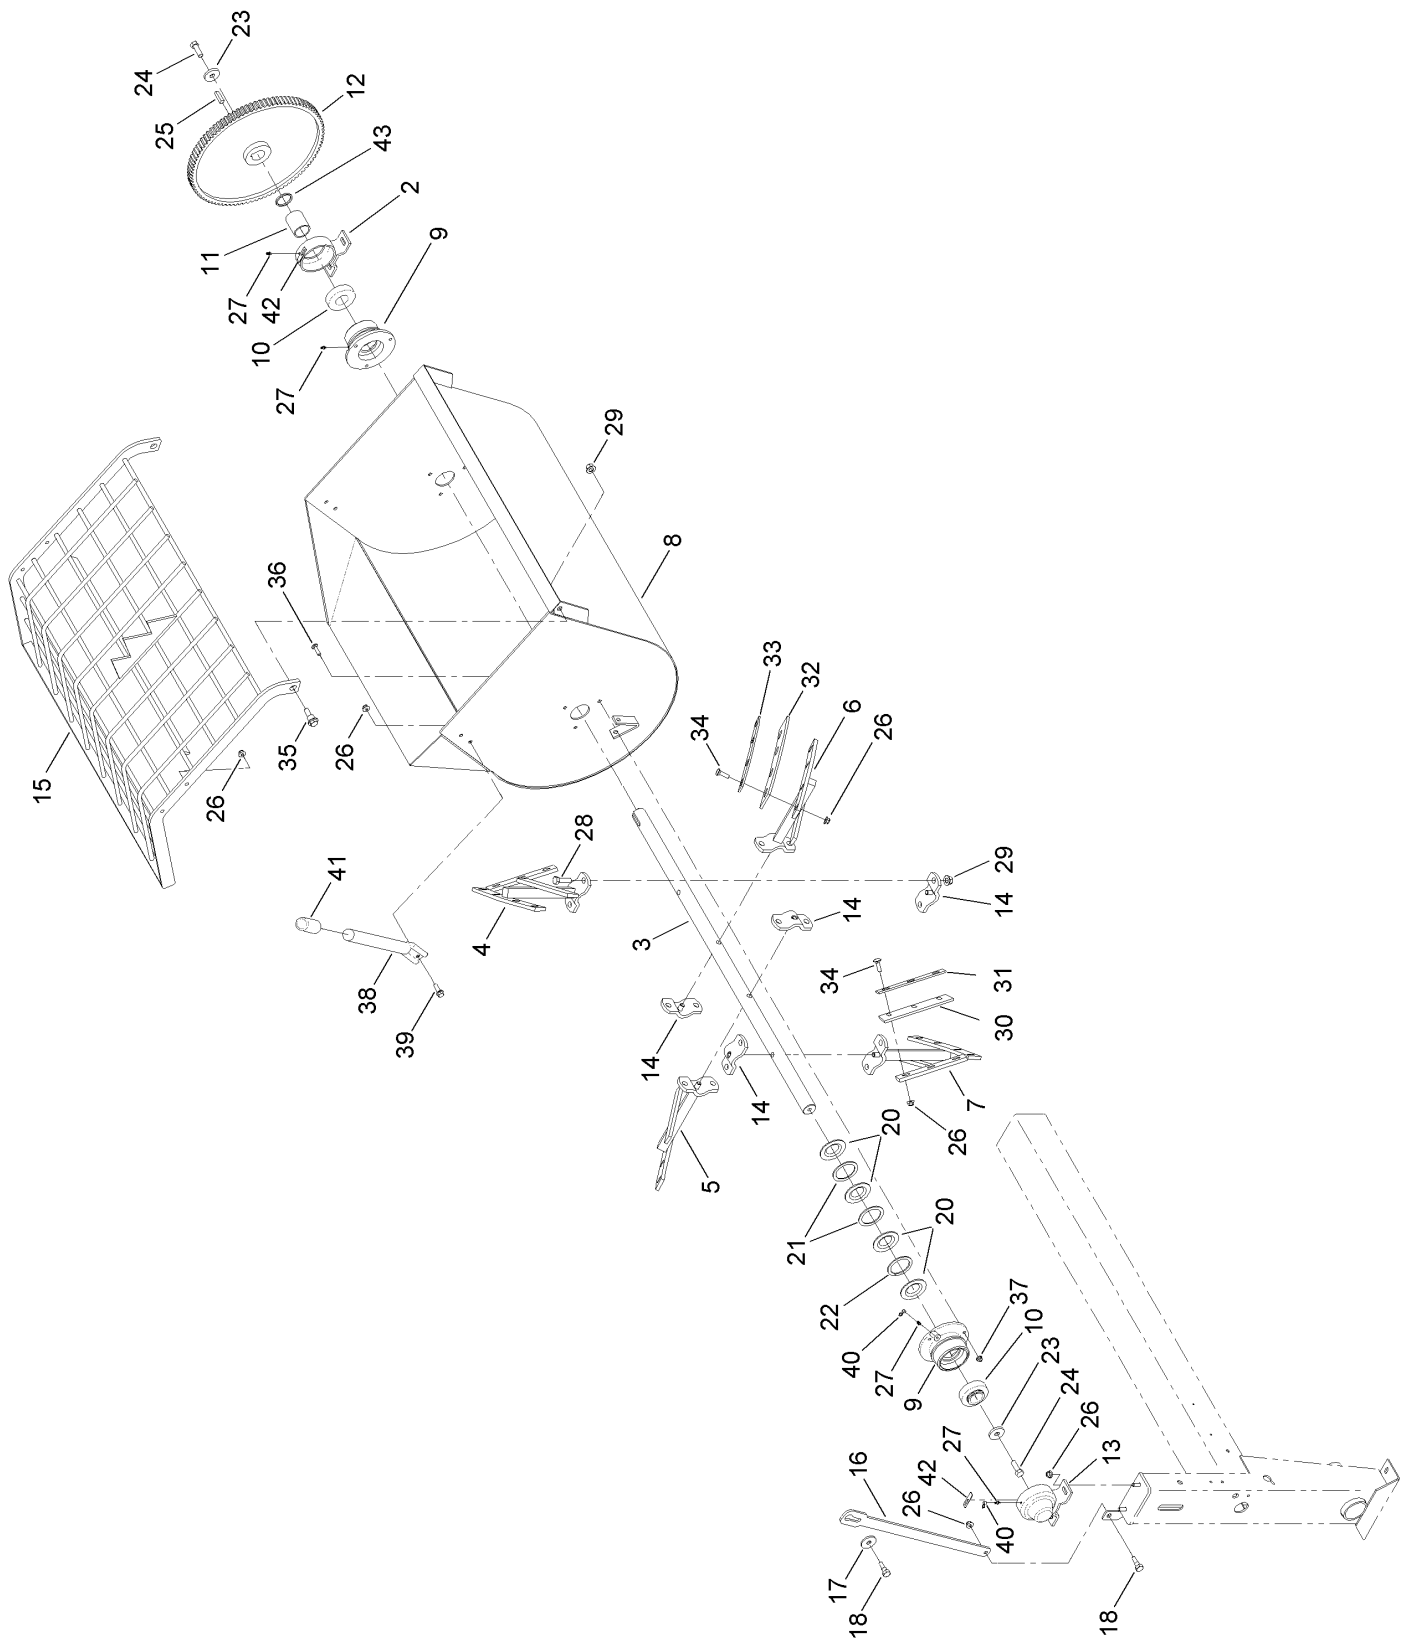

Drum Assembly

Drum Assembly (continued)

<i>Ref.</i>	<i>Part Number</i>	<i>Qty.</i>	<i>Description</i>	<i>Ref.</i>	<i>Part Number</i>	<i>Qty.</i>	<i>Description</i>
2	ST24021-01	1	Trunnion	24	325-6	2	Screw-HH
3	ST24205-01	1	Shaft-Drum	25	ST81060	1	Key-Square
4	ST24219-01	1	Paddle	26	104-8301	30	Nut-Flange, NI
5	ST24220-01	1	Paddle	27	ST46042	4	Fitting-Grease
6	ST24221-01	1	Paddle	28	325-7	6	Screw-HH
7	ST24222-01	1	Paddle	29	99-5107	8	Nut-Lock
8	ST25934-01	1	Drum	30	ST24033	2	Blade-Rubber, Short
9	ST32326-01	2	Housing-Bearing	31	ST24031-01	2	Bar-Backer, Short
10	ST32003	2	Bearing-Ball	32	ST24106	4	Blade-Rubber, Long
11	ST25909	1	Spacer-Shaft, Drum	33	ST24104-01	4	Bar-Backer, Long
12	ST26933-03	1	Gear-94 Teeth	34	3231-25	22	Bolt-CARR
13	ST36574-01	1	Trunnion-Capped	35	116-0780	2	Screw-HHF, Shoulder
14	ST24107-01	2	Clamp	36	3230-3	6	Screw-CARR
15	125-6253-01	1	Guard-Drum	37	104-8300	6	Nut-Flange, NI
16	125-6223-03	1	Bar-Guard, Lift	38	ST44347-01	1	Handle-Dump
17	106-2008	1	Washer-Thrust	39	3234-24	2	Screw-HHF
18	80-1300	2	Bolt-Shoulder	40	ST47001	4	Cap-Plug
20	ST32324	8	Seal-Drum	41	ST47023	1	Grip-Hand
21	ST24017	4	Washer-Flat	42	125-8175	2	Decal-Grease
22	ST25881	2	Washer-Split	43	ST44284	1	Spacer-Shaft, Drum
23	ST26326	2	Washer-Flat				

NOTE: If your mixer has a WELDED ON bearing housing you must purchase this bearing kit version: ST22153
The ST23432 featured here is for the BOLT on version ONLY.