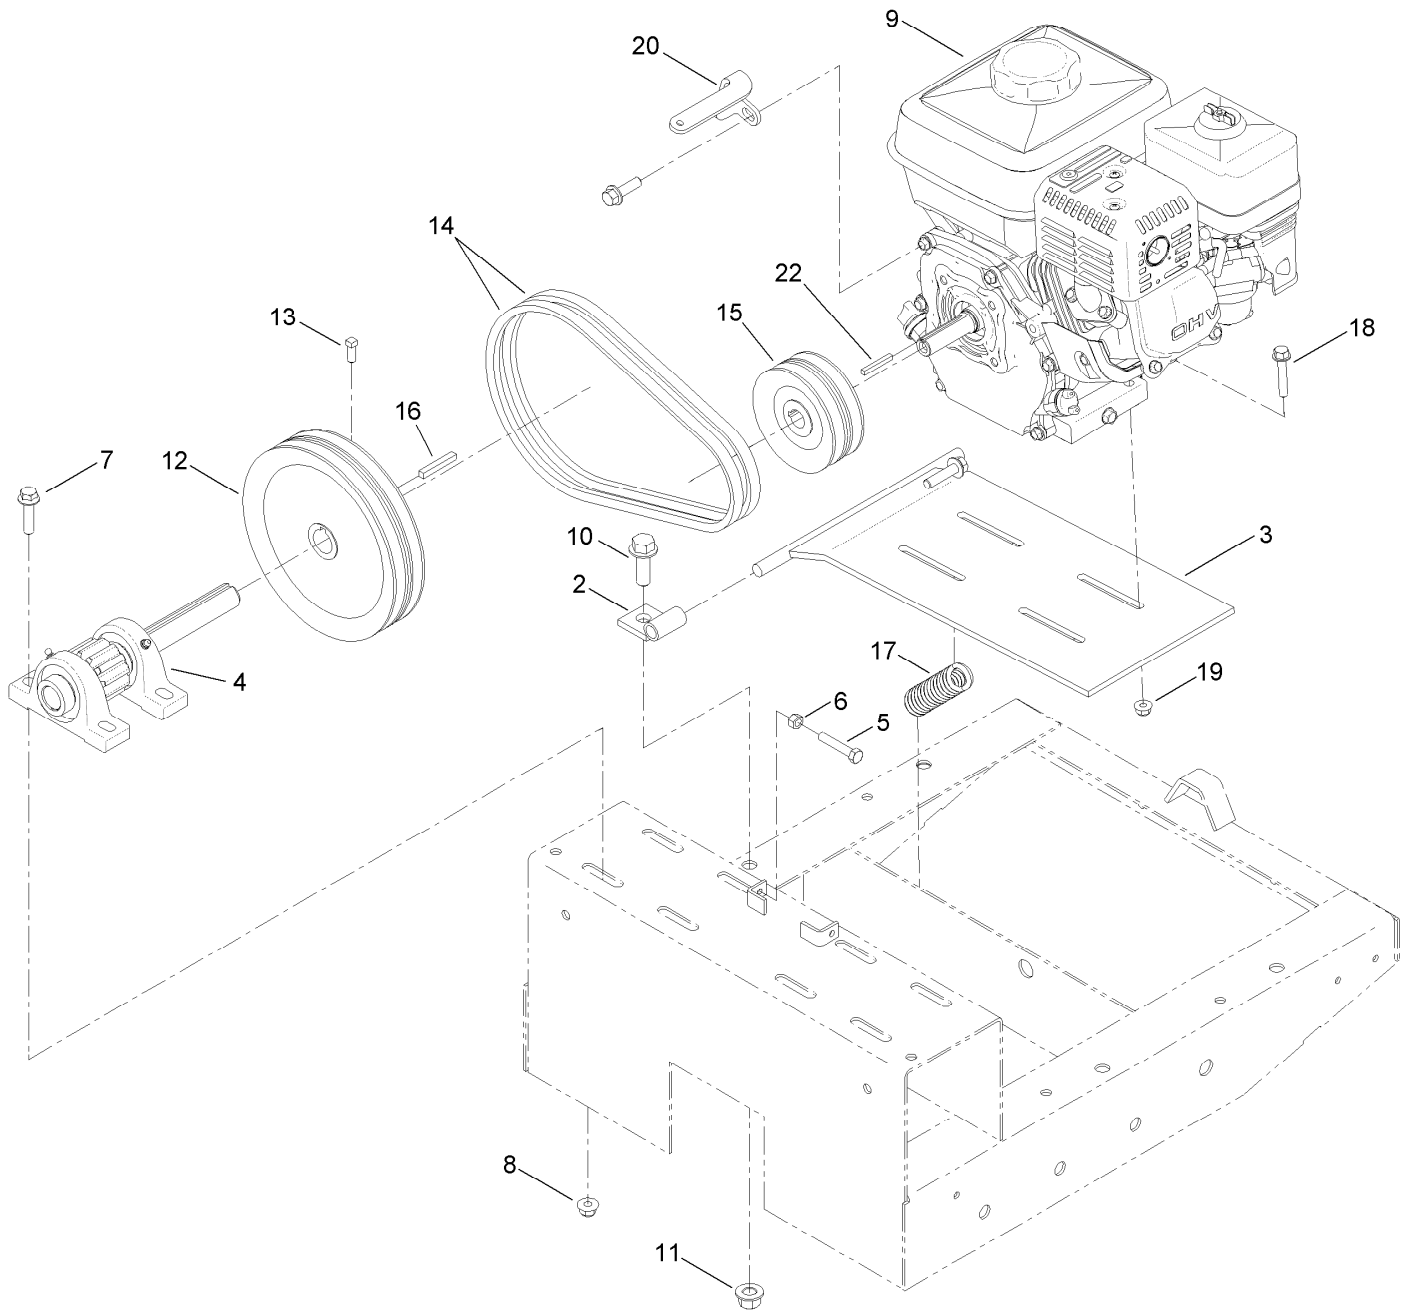

Hub Assembly No. 125-8171

Hub Assembly No. 125-8171 (continued)

<i>Ref.</i>	<i>Part Number</i>	<i>Qty.</i>	<i>Description</i>
2	ST39190	4	Stud-Wheel
3	ST32233	2	Bearing-Roller
4	ST80045	4	Nut-Lug

<i>Ref.</i>	<i>Part Number</i>	<i>Qty.</i>	<i>Description</i>
5	ST34573	1	Cap-Dust
6	ST32052	1	Seal-Hub, Wheel

Drum Assembly

Drum Assembly (continued)

<i>Ref.</i>	<i>Part Number</i>	<i>Qty.</i>	<i>Description</i>	<i>Ref.</i>	<i>Part Number</i>	<i>Qty.</i>	<i>Description</i>
2	ST24021-01	1	Trunnion	24	325-6	2	Screw-HH
3	ST24205-01	1	Shaft-Drum	25	ST81060	1	Key-Square
4	ST24219-01	1	Paddle	26	104-8301	30	Nut-Flange, NI
5	ST24220-01	1	Paddle	27	ST46042	4	Fitting-Grease
6	ST24221-01	1	Paddle	28	325-7	6	Screw-HH
7	ST24222-01	1	Paddle	29	99-5107	8	Nut-Lock
8	ST25934-01	1	Drum	30	ST24033	2	Blade-Rubber, Short
9	ST32326-01	2	Housing-Bearing	31	ST24031-01	2	Bar-Backer, Short
10	ST32003	2	Bearing-Ball	32	ST24106	4	Blade-Rubber, Long
11	ST25909	1	Spacer-Shaft, Drum	33	ST24104-01	4	Bar-Backer, Long
12	ST26933-03	1	Gear-94 Teeth	34	3231-25	22	Bolt-CARR
13	ST36574-01	1	Trunnion-Capped	35	116-0780	2	Screw-HHF, Shoulder
14	ST24107-01	2	Clamp	36	3230-3	6	Screw-CARR
15	125-6253-01	1	Guard-Drum	37	104-8300	6	Nut-Flange, NI
16	125-6223-03	1	Bar-Guard, Lift	38	ST44347-01	1	Handle-Dump
17	106-2008	1	Washer-Thrust	39	3234-24	2	Screw-HHF
18	80-1300	2	Bolt-Shoulder	40	ST47001	4	Cap-Plug
20	ST32324	8	Seal-Drum	41	ST47023	1	Grip-Hand
21	ST24017	4	Washer-Flat	42	125-8175	2	Decal-Grease
22	ST25881	2	Washer-Split	43	ST44284	1	Spacer-Shaft, Drum
23	ST26326	2	Washer-Flat				

NOTE: If your mixer has a WELDED ON bearing housing you must purchase this bearing kit version: ST22153
 The ST23432 featured here is for the BOLT on version ONLY.

Engine and Pinion Assembly

Engine and Pinion Assembly (continued)