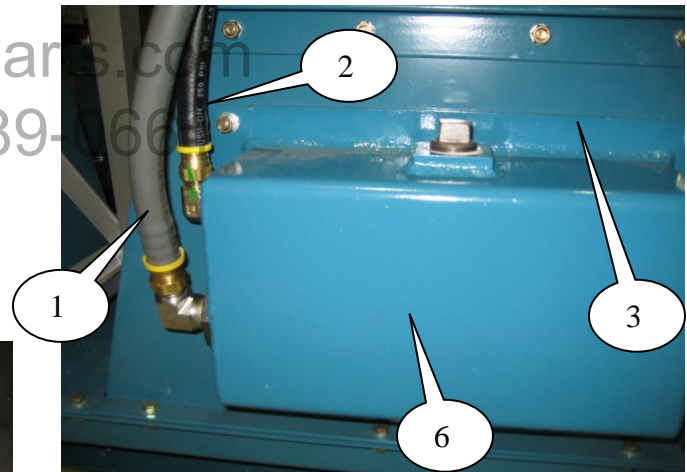

Hopper Assembly

Item	Part Number	Descriptions
1	533120	Suction Hose, 5/8" x 38"
2	533115	Return Hose
3	543040	Hopper, Tank Side
4	543035	Hopper, Valve Side
5	543145	Hopper Grate
6	543050	Hydraulic Tank

BartellParts.com
800-889-6666