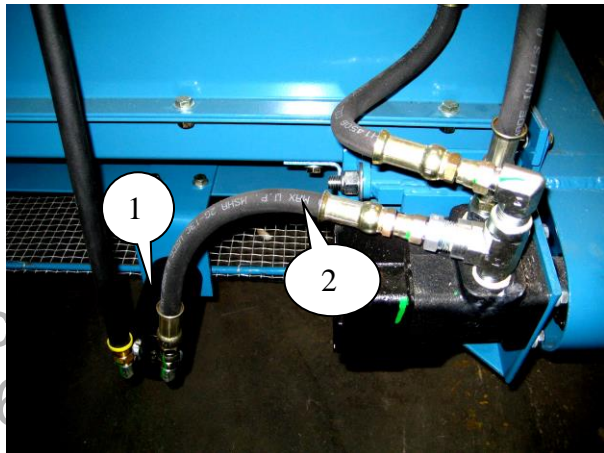

# Shaker Assembly

Item	Part Number	Description
1	760355	Shaker Motor
2	533095	Motor to Motor Hose
3	553505	Cam, Screen Shaker (not shown)
4	543155	Floating Sleeve (not shown)
5	543065	Agitator Shaft
6	543070	Metering Shaft
7	533030	Screen Assembly
8	553255	Screen 1/2" 7" x 47"
9	553260	Screen 1/4" 8" x 48" (not shown)
10	760405	Flange Bearing (eccentric)

## Dispenser Assembly

Item	Part Number	Description
1	760350	RC-40 Roller Chain
2	760415	30 Tooth Sprocket
3	760410	12 Tooth Sprocket
4	760420	15 Tooth Sprocket
5	760400	Flange Bearing
6	760425	Hydraulic Motor
7	543085	Chain Guard
8	760430	Flow Control Valve
9	897625	Check Valve

## Pump/ Main Valve Assembly

Item	Part Number	Description
1	760255	Hydraulic Pump D-11
2	760190	Coupling, Engine Side
3	760110	Coupling, Pump Side
4	760115	Spider
5	897650	3/8" Cut- Off Valve
6	543150	Valve Handle </td
7	553480	Link Bar- Tie Bar
8	20191	Hoist Hook
9	21333	GX 160 Engine
10	760445	5" Solid Wheel
11	897755	Directional Valve
12	543160	Drive Wheels 6"
13	760295	Drive Motors
14	897405	1/2" x 3/4" 90° Hyd. Fitting
15	897065	1/2" x 1/2" 90° Hyd. Fitting