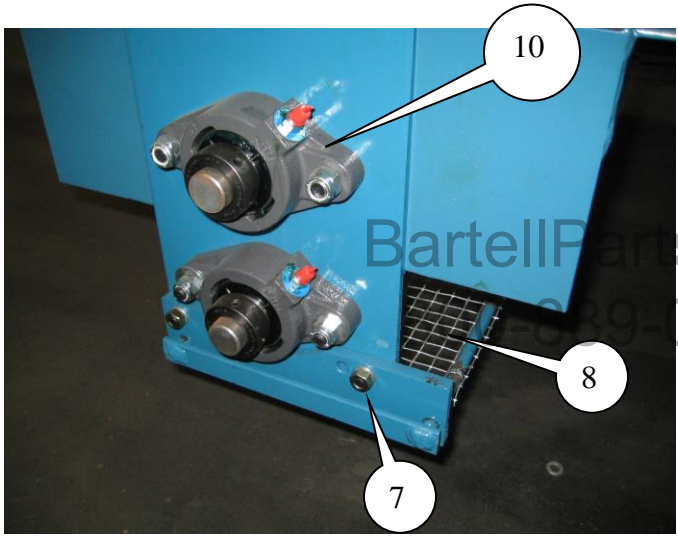

# Shaker Assembly

Item	Part Number	Description
1	760355	Shaker Motor
2	533095	Motor to Motor Hose
3	553505	Cam, Screen Shaker (not shown)
4	543155	Floating Sleeve (not shown)
5	543065	Agitator Shaft
6	543070	Metering Shaft
7	533030	Screen Assembly
8	553255	Screen 1/2" 7" x 47"
9	553260	Screen 1/4" 8" x 48" (not shown)
10	760405	Flange Bearing (eccentric)

## Dispenser Assembly

Item	Part Number	Description
1	760350	RC-40 Roller Chain
2	760415	30 Tooth Sprocket
3	760410	12 Tooth Sprocket
4	760420	15 Tooth Sprocket
5	760400	Flange Bearing
6	760425	Hydraulic Motor
7	543085	Chain Guard
8	760430	Flow Control Valve
9	897625	Check Valve

## Pump/ Main Valve Assembly

Item	Part Number	Description
1	760255	Hydraulic Pump D-11
2	760190	Coupling, Engine Side
3	760110	Coupling, Pump Side
4	760115	Spider
5	897650	3/8" Cut- Off Valve
6	543150	Valve Handle </td
7	553480	Link Bar- Tie Bar
8	20191	Hoist Hook
9	21333	GX 160 Engine
10	760445	5" Solid Wheel
11	897755	Directional Valve
12	543160	Drive Wheels 6"
13	760295	Drive Motors
14	897405	1/2" x 3/4" 90° Hyd. Fitting
15	897065	1/2" x 1/2" 90° Hyd. Fitting

## Wheel Assembly

Item	Part Number	Description
1	12568	16" Pneumatic Wheel
2	543125	Handle (not shown)
3	543130	Tie Rod
4	543105	Leg Frame
5	553395	Axle
6	543110	Fork with Lug
7	543120	Mount Stand, Adjustable
8	12420	Tie Rod End
9	796065	Shaft Collar
10	981010	Turnbuckle
11	981020	Jam Nut
12	981080	Threaded Rod, RH
13	981085	Threaded Rod, LH
14	981090	Roll Pin