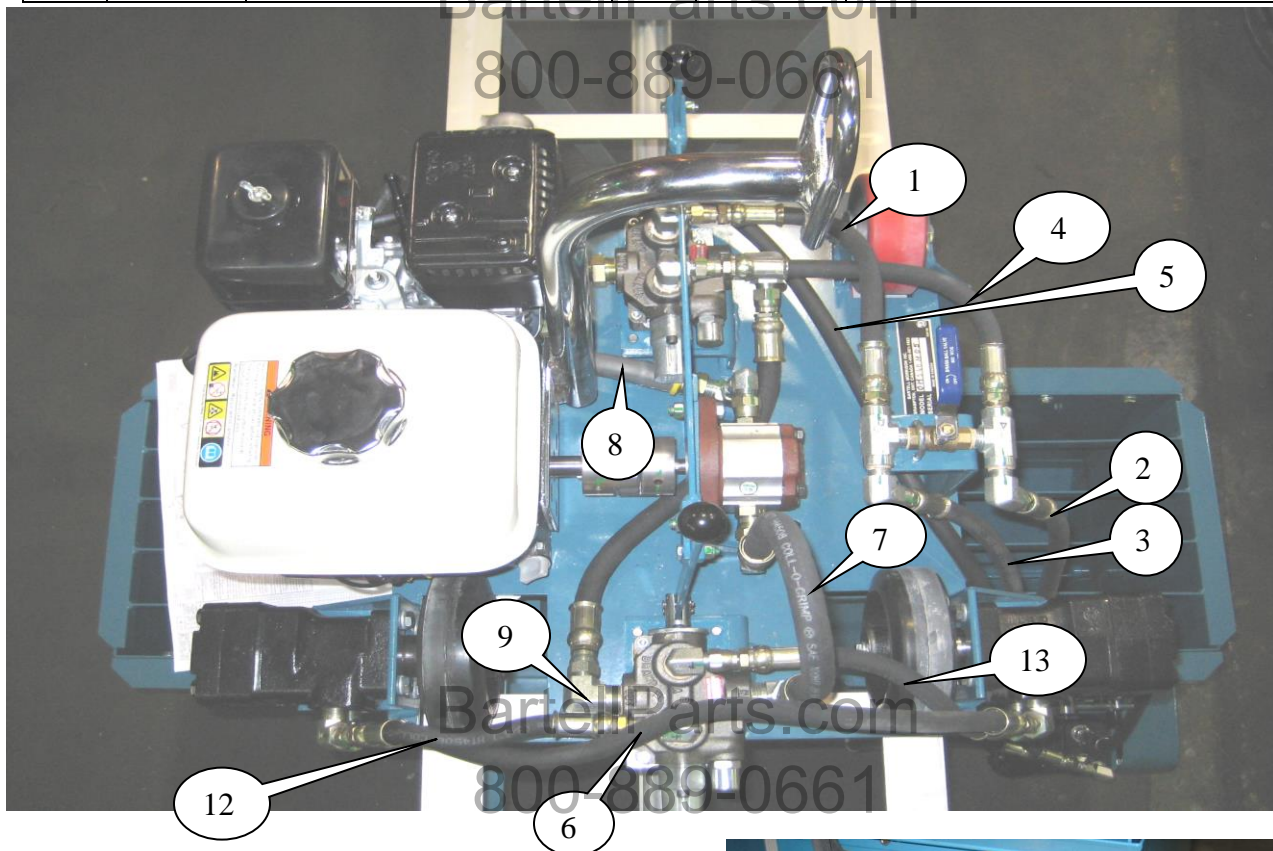

## Dispenser Assembly

Item	Part Number	Description
1	760350	RC-40 Roller Chain
2	760415	30 Tooth Sprocket
3	760410	12 Tooth Sprocket
4	760420	15 Tooth Sprocket
5	760400	Flange Bearing
6	760425	Hydraulic Motor
7	543085	Chain Guard
8	760430	Flow Control Valve
9	897625	Check Valve

## Pump/ Main Valve Assembly

Item	Part Number	Description
1	760255	Hydraulic Pump D-11
2	760190	Coupling, Engine Side
3	760110	Coupling, Pump Side
4	760115	Spider
5	897650	3/8" Cut- Off Valve
6	543150	Valve Handle </td
7	553480	Link Bar- Tie Bar
8	20191	Hoist Hook
9	21333	GX 160 Engine
10	760445	5" Solid Wheel
11	897755	Directional Valve
12	543160	Drive Wheels 6"
13	760295	Drive Motors
14	897405	1/2" x 3/4" 90° Hyd. Fitting
15	897065	1/2" x 1/2" 90° Hyd. Fitting

## Wheel Assembly

Item	Part Number	Description
1	12568	16" Pneumatic Wheel
2	543125	Handle (not shown)
3	543130	Tie Rod
4	543105	Leg Frame
5	553395	Axle
6	543110	Fork with Lug
7	543120	Mount Stand, Adjustable
8	12420	Tie Rod End
9	796065	Shaft Collar
10	981010	Turnbuckle
11	981020	Jam Nut
12	981080	Threaded Rod, RH
13	981085	Threaded Rod, LH
14	981090	Roll Pin

## Hydraulic Fittings and Hoses

Item	Part Number	Description	Item	Part Number	Description
1	533065	Hose, Valve 3/8" x 12"	7	533100	Hose, Pump to Valve, 1/2" x 13"
2	533080	Hose, to Check Valve 3/8" x 30"	8	533120	Hose, Suction 5/8" x 38"
3	533085	Hose, to Check Valve 3/8" x 36"	9	533105	Hose, Valve to Valve, 1/2" x 23"
4	533070	Hose, Valve 3/8" x 11"	10	533090	Hose, Motor to Valve 3/8" x 12 1/2"
5	533110	Hose, Return, 3/8" x 67"	11	533095	Hose, Agitator to Motor 3/8" x 13"
6	533075	Hose, Motor	12	533066	Hose, Directional Valve to LH Motor
			13	533071	Hose, Directional Valve to RH Motor