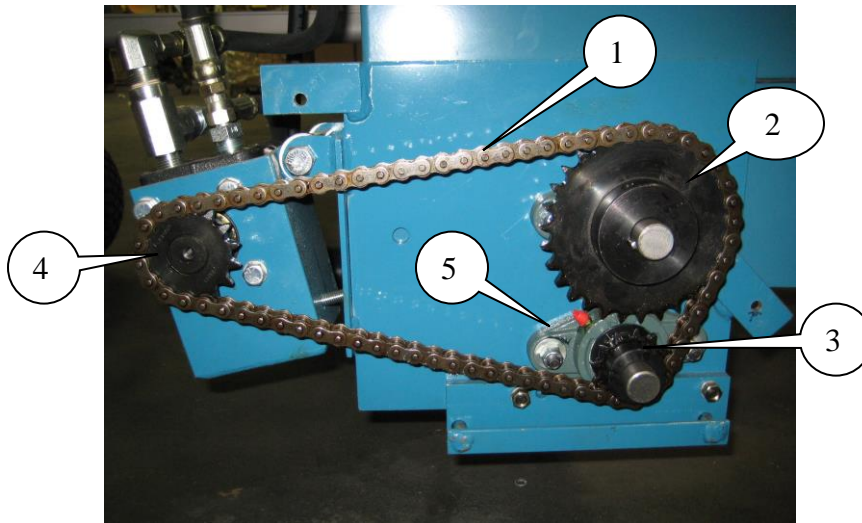

# Shaker Assembly

Item	Part Number	Description
1	760355	Shaker Motor
2	533095	Motor to Motor Hose
3	553505	Cam, Screen Shaker (not shown)
4	543155	Floating Sleeve (not shown)
5	543065	Agitator Shaft
6	543070	Metering Shaft
7	533030	Screen Assembly
8	553255	Screen 1/2" 7" x 47"
9	553260	Screen 1/4" 8" x 48" (not shown)
10	760405	Flange Bearing (eccentric)

## Dispenser Assembly

Item	Part Number	Description
1	760350	RC-40 Roller Chain
2	760415	30 Tooth Sprocket
3	760410	12 Tooth Sprocket
4	760420	15 Tooth Sprocket
5	760400	Flange Bearing
6	760425	Hydraulic Motor
7	543085	Chain Guard
8	760430	Flow Control Valve
9	897625	Check Valve

## Pump/ Main Valve Assembly

Item	Part Number	Description
1	760255	Hydraulic Pump D-11
2	760190	Coupling, Engine Side
3	760110	Coupling, Pump Side
4	760115	Spider
5	897650	3/8" Cut- Off Valve
6	543150	Valve Handle </td
7	553480	Link Bar- Tie Bar
8	20191	Hoist Hook
9	21333	GX 160 Engine
10	760445	5" Solid Wheel
11	897755	Directional Valve
12	543160	Drive Wheels 6"
13	760295	Drive Motors
14	897405	1/2" x 3/4" 90° Hyd. Fitting
15	897065	1/2" x 1/2" 90° Hyd. Fitting

## Wheel Assembly

Item	Part Number	Description
1	12568	16" Pneumatic Wheel
2	543125	Handle (not shown)
3	543130	Tie Rod
4	543105	Leg Frame
5	553395	Axle
6	543110	Fork with Lug
7	543120	Mount Stand, Adjustable
8	12420	Tie Rod End
9	796065	Shaft Collar
10	981010	Turnbuckle
11	981020	Jam Nut
12	981080	Threaded Rod, RH
13	981085	Threaded Rod, LH
14	981090	Roll Pin