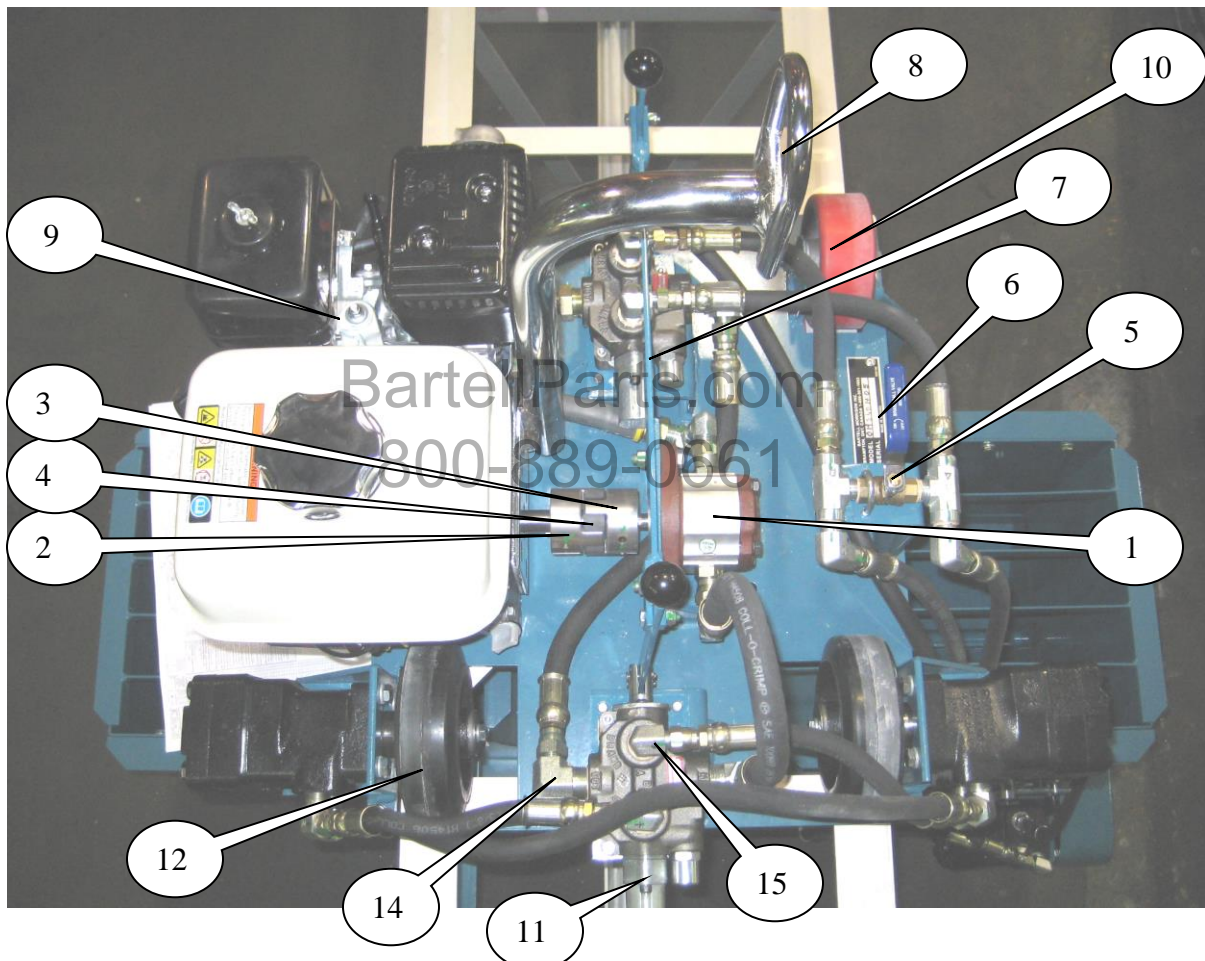

# Shaker Assembly

Item	Part Number	Description
1	760355	Shaker Motor
2	533095	Motor to Motor Hose
3	553505	Cam, Screen Shaker (not shown)
4	543155	Floating Sleeve (not shown)
5	543065	Agitator Shaft
6	543070	Metering Shaft
7	533030	Screen Assembly
8	553255	Screen 1/2" 7" x 47"
9	553260	Screen 1/4" 8" x 48" (not shown)
10	760405	Flange Bearing (eccentric)

## Dispenser Assembly

Item	Part Number	Description
1	760350	RC-40 Roller Chain
2	760415	30 Tooth Sprocket
3	760410	12 Tooth Sprocket
4	760420	15 Tooth Sprocket
5	760400	Flange Bearing
6	760425	Hydraulic Motor
7	543085	Chain Guard
8	760430	Flow Control Valve
9	897625	Check Valve

## Pump/ Main Valve Assembly

Item	Part Number	Description
1	760255	Hydraulic Pump D-11
2	760190	Coupling, Engine Side
3	760110	Coupling, Pump Side
4	760115	Spider
5	897650	3/8" Cut- Off Valve
6	543150	Valve Handle </td
7	553480	Link Bar- Tie Bar
8	20191	Hoist Hook
9	21333	GX 160 Engine
10	760445	5" Solid Wheel
11	897755	Directional Valve
12	543160	Drive Wheels 6"
13	760295	Drive Motors
14	897405	1/2" x 3/4" 90° Hyd. Fitting
15	897065	1/2" x 1/2" 90° Hyd. Fitting

## Wheel Assembly

Item	Part Number	Description
1	12568	16" Pneumatic Wheel
2	543125	Handle (not shown)
3	543130	Tie Rod
4	543105	Leg Frame
5	553395	Axle
6	543110	Fork with Lug
7	543120	Mount Stand, Adjustable
8	12420	Tie Rod End
9	796065	Shaft Collar
10	981010	Turnbuckle
11	981020	Jam Nut
12	981080	Threaded Rod, RH
13	981085	Threaded Rod, LH
14	981090	Roll Pin