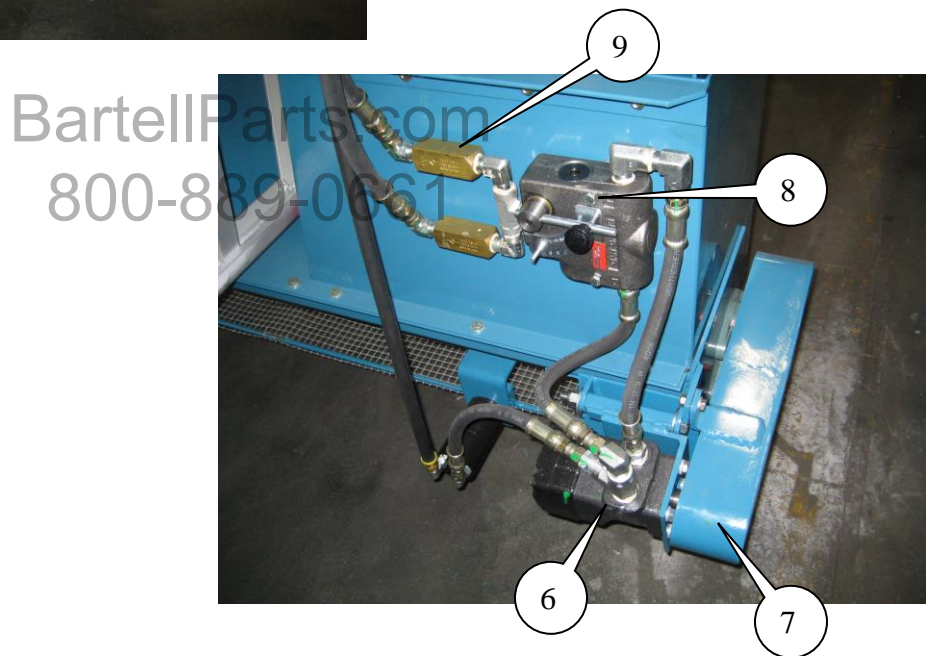

# Shaker Assembly

Item	Part Number	Description
1	760355	Shaker Motor
2	533095	Motor to Motor Hose
3	553505	Cam, Screen Shaker (not shown)
4	543155	Floating Sleeve (not shown)
5	543065	Agitator Shaft
6	543070	Metering Shaft
7	533030	Screen Assembly
8	553255	Screen 1/2" 7" x 47"
9	553260	Screen 1/4" 8" x 48" (not shown)
10	760405	Flange Bearing (eccentric)

## Dispenser Assembly

Item	Part Number	Description
1	760350	RC-40 Roller Chain
2	760415	30 Tooth Sprocket
3	760410	12 Tooth Sprocket
4	760420	15 Tooth Sprocket
5	760400	Flange Bearing
6	760425	Hydraulic Motor
7	543085	Chain Guard
8	760430	Flow Control Valve
9	897625	Check Valve

## Pump/ Main Valve Assembly

Item	Part Number	Description
1	760255	Hydraulic Pump D-11
2	760190	Coupling, Engine Side
3	760110	Coupling, Pump Side
4	760115	Spider
5	897650	3/8" Cut- Off Valve
6	543150	Valve Handle </td
7	553480	Link Bar- Tie Bar
8	20191	Hoist Hook
9	21333	GX 160 Engine
10	760445	5" Solid Wheel
11	897755	Directional Valve
12	543160	Drive Wheels 6"
13	760295	Drive Motors
14	897405	1/2" x 3/4" 90° Hyd. Fitting
15	897065	1/2" x 1/2" 90° Hyd. Fitting

## Wheel Assembly

Item	Part Number	Description
1	12568	16" Pneumatic Wheel
2	543125	Handle (not shown)
3	543130	Tie Rod
4	543105	Leg Frame
5	553395	Axle
6	543110	Fork with Lug
7	543120	Mount Stand, Adjustable
8	12420	Tie Rod End
9	796065	Shaft Collar
10	981010	Turnbuckle
11	981020	Jam Nut
12	981080	Threaded Rod, RH
13	981085	Threaded Rod, LH
14	981090	Roll Pin