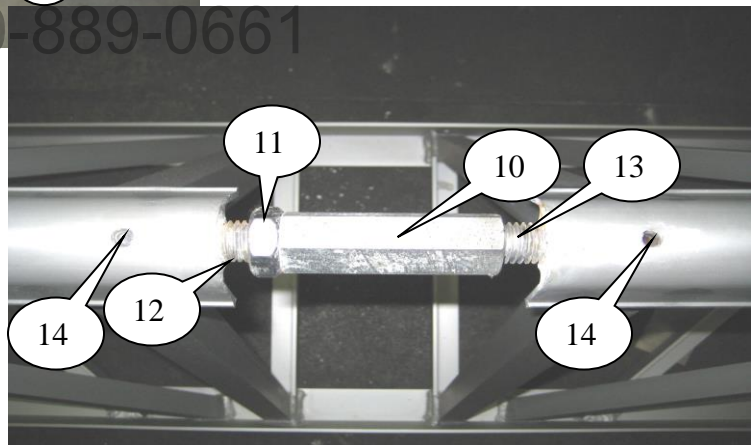

## Dispenser Assembly

Item	Part Number	Description
1	760350	RC-40 Roller Chain
2	760415	30 Tooth Sprocket
3	760410	12 Tooth Sprocket
4	760420	15 Tooth Sprocket
5	760400	Flange Bearing
6	760425	Hydraulic Motor
7	543085	Chain Guard
8	760430	Flow Control Valve
9	897625	Check Valve

## Pump/ Main Valve Assembly

Item	Part Number	Description
1	760255	Hydraulic Pump D-11
2	760190	Coupling, Engine Side
3	760110	Coupling, Pump Side
4	760115	Spider
5	897650	3/8" Cut- Off Valve
6	543150	Valve Handle </td
7	553480	Link Bar- Tie Bar
8	20191	Hoist Hook
9	21333	GX 160 Engine
10	760445	5" Solid Wheel
11	897755	Directional Valve
12	543160	Drive Wheels 6"
13	760295	Drive Motors
14	897405	1/2" x 3/4" 90° Hyd. Fitting
15	897065	1/2" x 1/2" 90° Hyd. Fitting

## Wheel Assembly

Item	Part Number	Description
1	12568	16" Pneumatic Wheel
2	543125	Handle (not shown)
3	543130	Tie Rod
4	543105	Leg Frame
5	553395	Axle
6	543110	Fork with Lug
7	543120	Mount Stand, Adjustable
8	12420	Tie Rod End
9	796065	Shaft Collar
10	981010	Turnbuckle
11	981020	Jam Nut
12	981080	Threaded Rod, RH
13	981085	Threaded Rod, LH
14	981090	Roll Pin

## Hydraulic Fittings and Hoses

Item	Part Number	Description	Item	Part Number	Description
1	533065	Hose, Valve 3/8" x 12"	7	533100	Hose, Pump to Valve, 1/2" x 13"
2	533080	Hose, to Check Valve 3/8" x 30"	8	533120	Hose, Suction 5/8" x 38"
3	533085	Hose, to Check Valve 3/8" x 36"	9	533105	Hose, Valve to Valve, 1/2" x 23"
4	533070	Hose, Valve 3/8" x 11"	10	533090	Hose, Motor to Valve 3/8" x 12 1/2"
5	533110	Hose, Return, 3/8" x 67"	11	533095	Hose, Agitator to Motor 3/8" x 13"
6	533075	Hose, Motor	12	533066	Hose, Directional Valve to LH Motor
			13	533071	Hose, Directional Valve to RH Motor