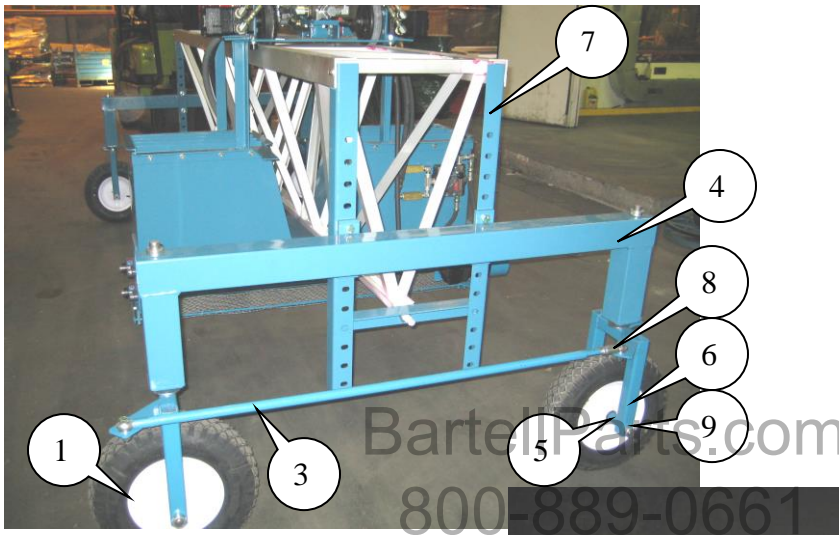

# Shaker Assembly

Item	Part Number	Description
1	760355	Shaker Motor
2	533095	Motor to Motor Hose
3	553505	Cam, Screen Shaker (not shown)
4	543155	Floating Sleeve (not shown)
5	543065	Agitator Shaft
6	543070	Metering Shaft
7	533030	Screen Assembly
8	553255	Screen 1/2" 7" x 47"
9	553260	Screen 1/4" 8" x 48" (not shown)
10	760405	Flange Bearing (eccentric)

## Dispenser Assembly

Item	Part Number	Description
1	760350	RC-40 Roller Chain
2	760415	30 Tooth Sprocket
3	760410	12 Tooth Sprocket
4	760420	15 Tooth Sprocket
5	760400	Flange Bearing
6	760425	Hydraulic Motor
7	543085	Chain Guard
8	760430	Flow Control Valve
9	897625	Check Valve

## Pump/ Main Valve Assembly

Item	Part Number	Description
1	760255	Hydraulic Pump D-11
2	760190	Coupling, Engine Side
3	760110	Coupling, Pump Side
4	760115	Spider
5	897650	3/8" Cut- Off Valve
6	543150	Valve Handle </td
7	553480	Link Bar- Tie Bar
8	20191	Hoist Hook
9	21333	GX 160 Engine
10	760445	5" Solid Wheel
11	897755	Directional Valve
12	543160	Drive Wheels 6"
13	760295	Drive Motors
14	897405	1/2" x 3/4" 90° Hyd. Fitting
15	897065	1/2" x 1/2" 90° Hyd. Fitting

## Wheel Assembly

Item	Part Number	Description
1	12568	16" Pneumatic Wheel
2	543125	Handle (not shown)
3	543130	Tie Rod
4	543105	Leg Frame
5	553395	Axle
6	543110	Fork with Lug
7	543120	Mount Stand, Adjustable
8	12420	Tie Rod End
9	796065	Shaft Collar
10	981010	Turnbuckle
11	981020	Jam Nut
12	981080	Threaded Rod, RH
13	981085	Threaded Rod, LH
14	981090	Roll Pin