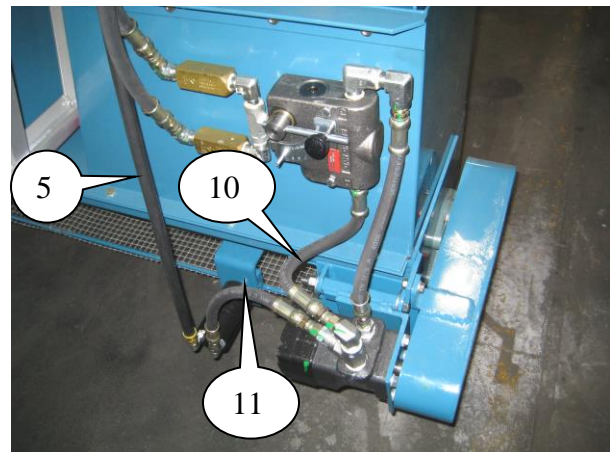

## Pump/ Main Valve Assembly

Item	Part Number	Description
1	760255	Hydraulic Pump D-11
2	760190	Coupling, Engine Side
3	760110	Coupling, Pump Side
4	760115	Spider
5	897650	3/8" Cut- Off Valve
6	543150	Valve Handle </td
7	553480	Link Bar- Tie Bar
8	20191	Hoist Hook
9	21333	GX 160 Engine
10	760445	5" Solid Wheel
11	897755	Directional Valve
12	543160	Drive Wheels 6"
13	760295	Drive Motors
14	897405	1/2" x 3/4" 90° Hyd. Fitting
15	897065	1/2" x 1/2" 90° Hyd. Fitting

## Wheel Assembly

Item	Part Number	Description
1	12568	16" Pneumatic Wheel
2	543125	Handle (not shown)
3	543130	Tie Rod
4	543105	Leg Frame
5	553395	Axle
6	543110	Fork with Lug
7	543120	Mount Stand, Adjustable
8	12420	Tie Rod End
9	796065	Shaft Collar
10	981010	Turnbuckle
11	981020	Jam Nut
12	981080	Threaded Rod, RH
13	981085	Threaded Rod, LH
14	981090	Roll Pin

## Hydraulic Fittings and Hoses

Item	Part Number	Description	Item	Part Number	Description
1	533065	Hose, Valve 3/8" x 12"	7	533100	Hose, Pump to Valve, 1/2" x 13"
2	533080	Hose, to Check Valve 3/8" x 30"	8	533120	Hose, Suction 5/8" x 38"
3	533085	Hose, to Check Valve 3/8" x 36"	9	533105	Hose, Valve to Valve, 1/2" x 23"
4	533070	Hose, Valve 3/8" x 11"	10	533090	Hose, Motor to Valve 3/8" x 12 1/2"
5	533110	Hose, Return, 3/8" x 67"	11	533095	Hose, Agitator to Motor 3/8" x 13"
6	533075	Hose, Motor	12	533066	Hose, Directional Valve to LH Motor
			13	533071	Hose, Directional Valve to RH Motor