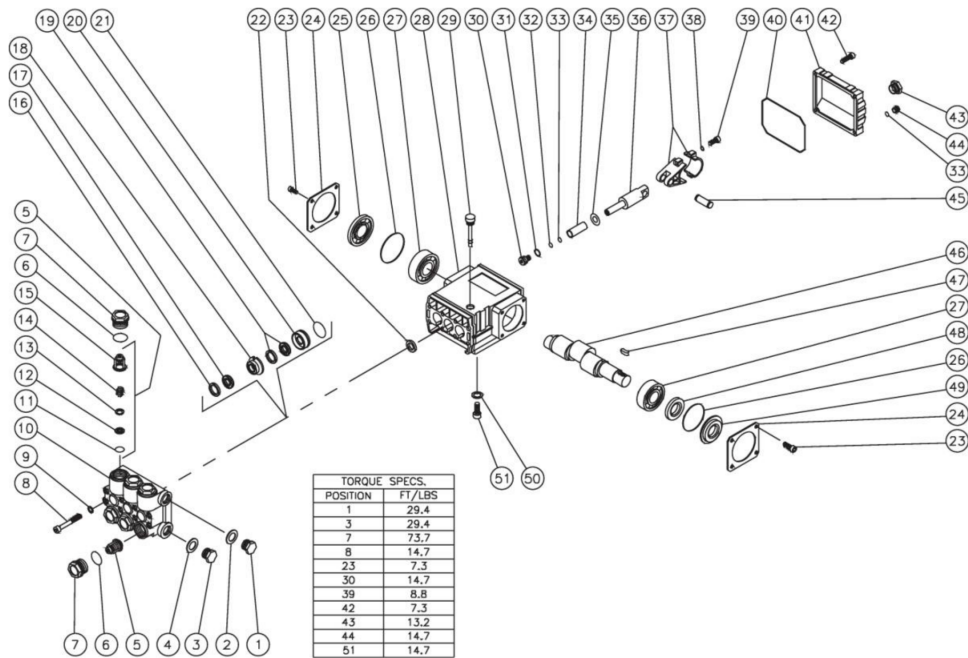

HHS-1003-0E1G / HHS-1003-0E1G (sn:0-99999999)

MOTOR/PUMP ASSEMBLY

Id	Item #	Description	Quantity
1	27-0066	BOLT	1
2	5-0152A18	BASEPLATE	1
3	27-0118	BOLT	4
4	27-8471	BOLT	4

Id	Item #	Description	Quantity
5	29-0055	LOCKWASHER	4
6	28-0023	FLATWASHER	9
7	5-0153A18	PUMP HAT	1
8	30-6025	CLIP NUT	2
9	27-0133	BOLT	2
10	30-0006	HEX NUT	2
11	30-0159	NUT	4
12	3-0005	PUMP W/KEY	1
13	22-0005	HEAT DUMP VALVE	1
14	43-0048	KEY	1
15	10-0066	SHEAVE	1
16	11-0023	BELT	1
17	9-0017	BUSHING	1
18	27-0015	BOLT W/BUSHING	2
19	10-0111	SHEAVE	1
20	27-0067	BOLT	4
21	28-0003	FLATWASHER	4
22	30-0157	NYLOCK	4
23	43-0078	KEY	1
24	2-0120	MOTOR ASSEMBLY	1
25	32-0254	CONDUIT ELBOW	2
26	32-0253	CONDUIT FLEX *(THREE FEET REQUIRED)`	2
27	28-0051	FLATWASHER	2
28	32-0108	LOCKNUT	1
29	24-0002	NIPPLE	1
30	24-0037	SWIVEL	1
31	22-0171	PRESSURE SWITCH	1
32	15-0221	HIGH PRESSURE HOSE ASSEMBLY	1
33	23-0370	NIPPLE	1
34	850-0252	UNLOADER ASSEMBLY	1
35	24-0092	ELBOW	1
36	23-0360	HOSE BARB	4
37	15-0200	HOSE *(THREE FEET REQUIRED)	1
38	23-0389	ELBOW	1
39	23-0361	NIPPLE	1
40	23-0388	STREET TEE	1
41	23-0051	HOSE BARB	1
42	42-0004	CLAMP	1
43	15-0021	DETERGENT HOSE *(THREE FEET REQUIRED)	1

Id	Item #	Description	Quantity
		*MUST ORDER IN ONE FOOT LENGTHS.	

HHS-1003-0E1G / HHS-1003-0E1G (sn:0-99999999)

PUMP ASSEMBLY

Id	Item #	Description	Quantity
1	39-0018	HEX PLUG	1
2	28-0600	WASHER	1
3	39-0019	HEX PLUG	1
4	28-0601	WASHER	1
5	SEE KIT	VALVE ASSEMBLY (INC. 11-15) (SEE 70-0009)	6
6	25-0012	O-RING	6
7	39-0020	VALVE PLUG	6
8	27-8439	BOLT	8
9	29-0154	LOCKWASHER	8
10	46-0083	PUMP MANIFOLD	1
11	SEE KIT	O-RING (SEE 70-0009)	6
12	SEE KIT	VALVE SEAT (SEE 70-0009)	6
13	SEE KIT	VALVE PLATE (SEE 70-0009)	6
14	SEE KIT	VALVE SPRING (SEE 70-0009)	6
15	SEE KIT	VALVE CAGE (SEE 70-0009)	6