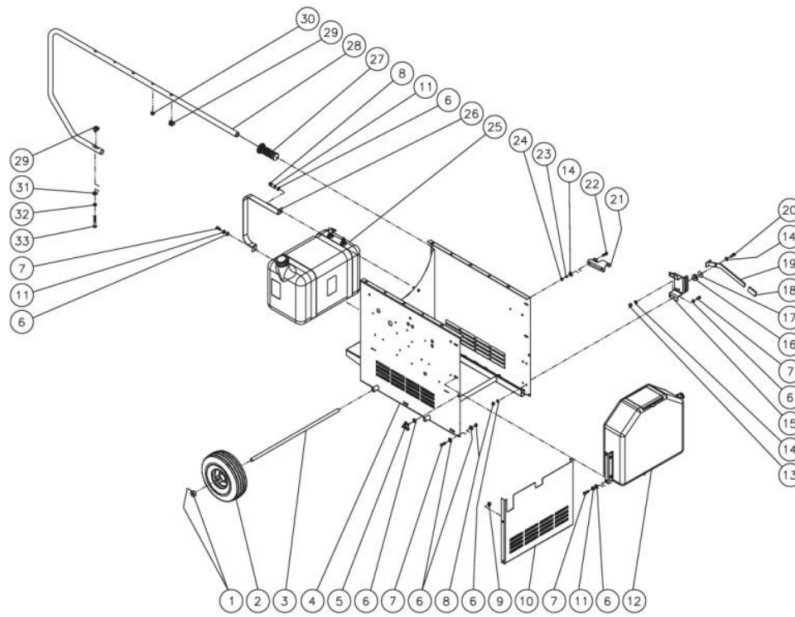

HHS-1003-0E1G / HHS-1003-0E1G (sn:0-99999999)

CHASSIS ASSEMBLY

Id	Item #	Description	Quantity
1	33-0351	RETAINING COLLAR W/SET SCREW	4
2	14-0017	WHEEL W/MAG	4
3	20-0524	AXLE	2
4	5-0157A18	CHASSIS ASSEMBLY	1