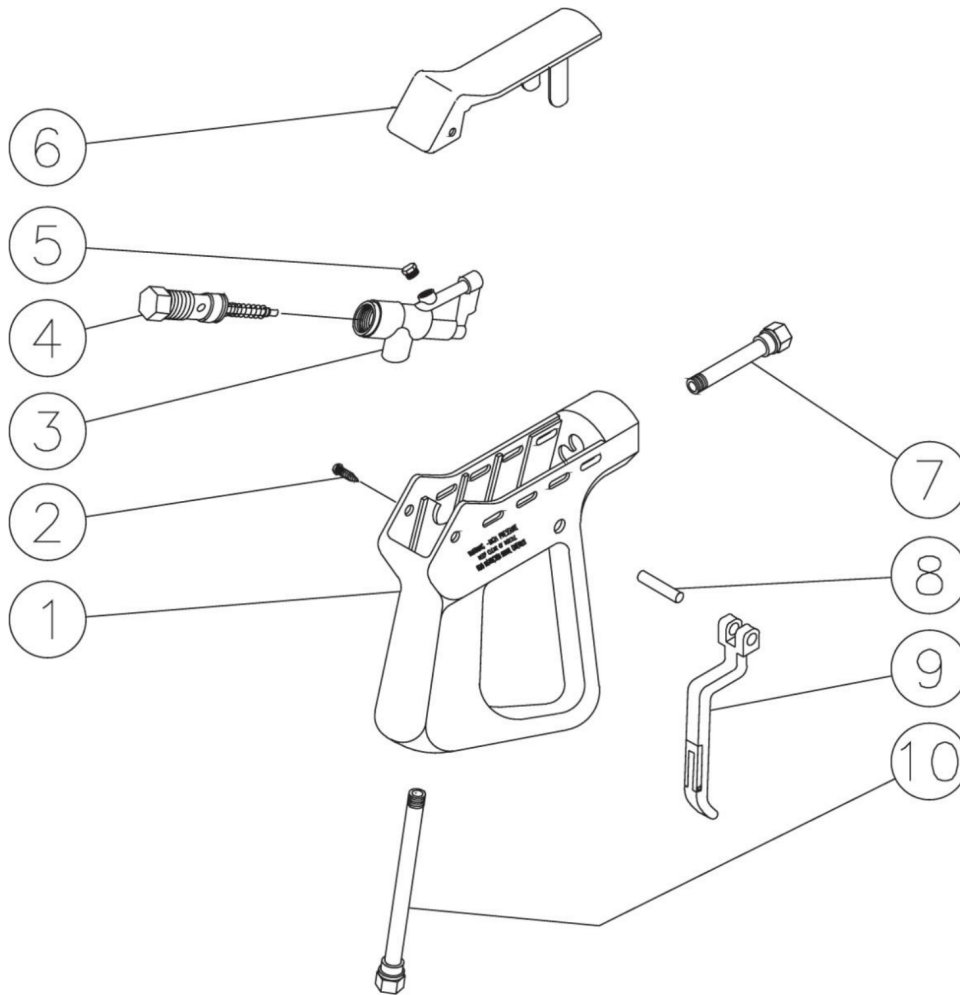

HHS-1003-0E1G / HHS-1003-0E1G (sn:0-99999999)

GUN ASSEMBLY

Id	Item #	Description	Quantity
1	16-0008	PLASTIC HOUSING	1
2	27-3230	SCREW	2
3	16-0012	BRASS HOUSING	1
4	70-0055	GUN REPAIR KIT	1
5	39-0024	BRASS PLUG	1
6	16-0009	PLASTIC COVER	1
7	16-0013	PIPE ASSEMBLY	1
8	16-0063	TRIGGER PIN	1
9	16-0010	TRIGGER/SAFETY LOCK-OFF	1