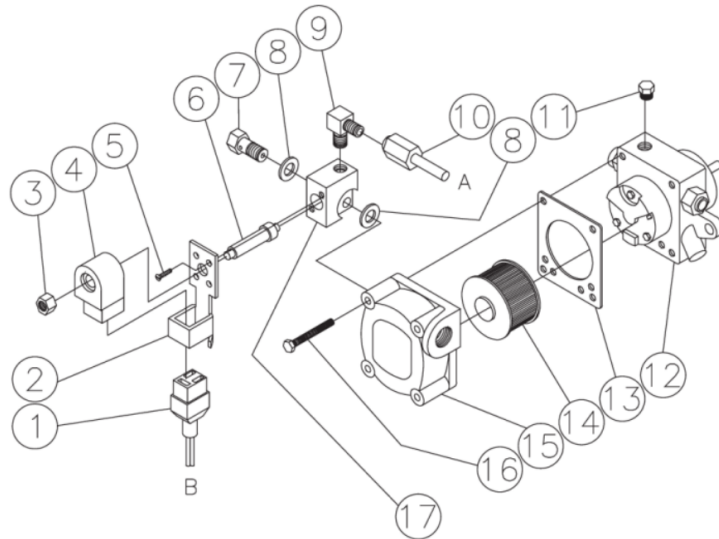

HHS-1003-0E1G / HHS-1003-0E1G (sn:0-99999999)

FUEL PUMP/SOLENOID

Id	Item #	Description	Quantity
1	46-1017	CORD-DIN CONNECTOR	1
2	N/A Sep.	BASE PLATE (SEE 44-0038)	1
3	46-1016	NUT-SOLENOID PISTON	1
4	44-0002	SOLENOID COIL (120V)	1