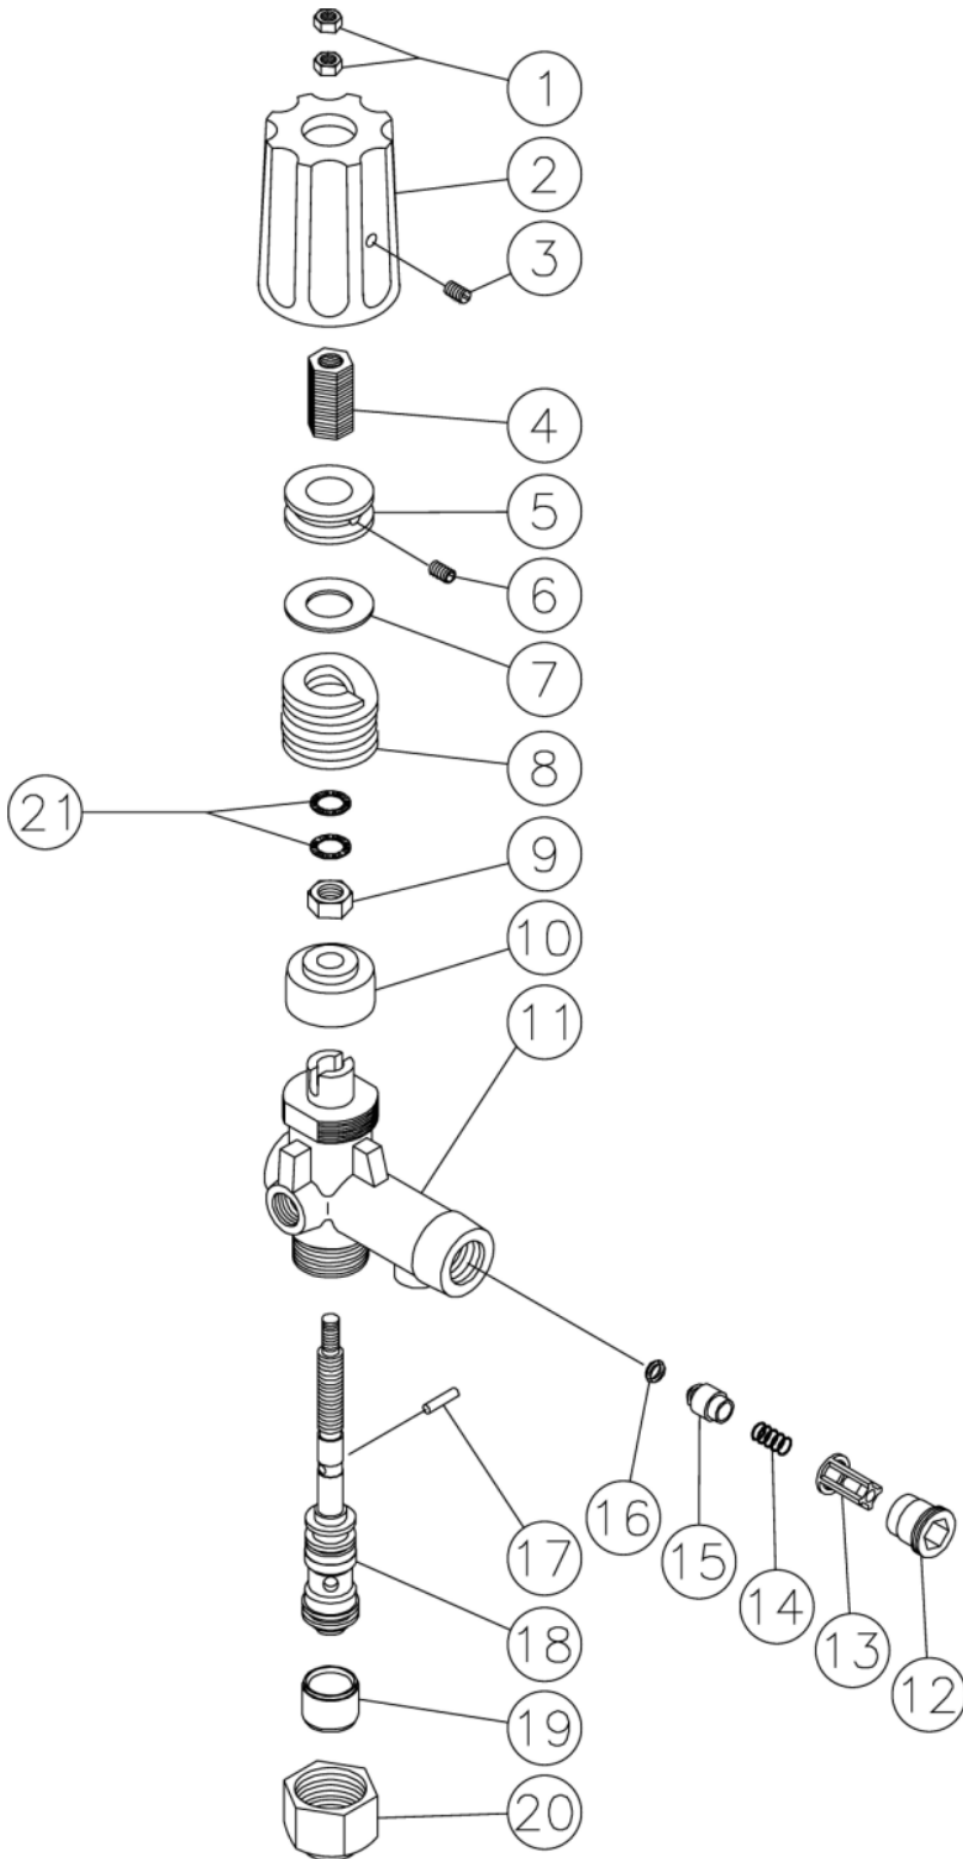

UNLOADER

Id	Item #	Description	Quantity
1	8-0362	HEX NUT	2
2	7-0098	COVER	1
3	27-4280	SET SCREW	1
4	8-0363	ADJUSTING INSERT- BRASS	1
5	8-0364	ADJUSTMENT NUT	1
6	8-0365	SET SCREW	1
7	8-0366	GLIDE RING	1
8	49-0104	SPRING	1
9	8-0367	HEX NUT	1
10	8-0368	BUSHING	1
11	8-0369	UNLOADER BODY	1
12	8-0269	RETAINER	1
13	8-0104	VALVE HOUSING	1
14	49-0023	SPRING	1
15	8-0105	VALVE	1
16	25-0036	O-RING	1
17	8-0372	CYLINDER PIN	1
18	70-0243	PISTON REPAIR KIT	1
19	8-0371	SPACER	1
20	8-0157	STOP NUT	1
21	29-0154	WASHER	2
	70-0244	CHECK VALVE REPAIR KIT (INCLUDES 13-16)