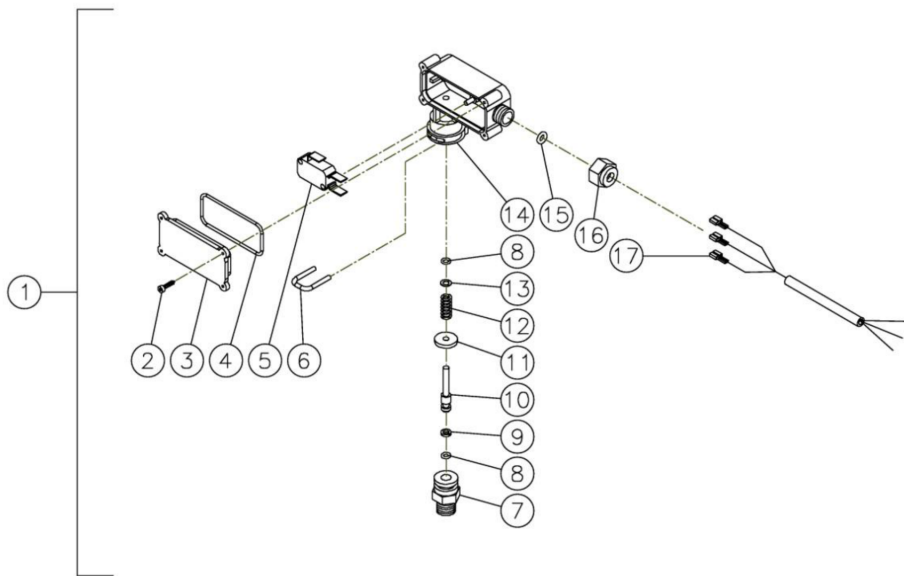

UNLOADER

Id	Item #	Description	Quantity
1	8-0362	HEX NUT	2
2	7-0098	COVER	1
3	27-4280	SET SCREW	1
4	8-0363	ADJUSTING INSERT- BRASS	1
5	8-0364	ADJUSTMENT NUT	1
6	8-0365	SET SCREW	1
7	8-0366	GLIDE RING	1
8	49-0104	SPRING	1
9	8-0367	HEX NUT	1
10	8-0368	BUSHING	1
11	8-0369	UNLOADER BODY	1
12	8-0269	RETAINER	1
13	8-0104	VALVE HOUSING	1
14	49-0023	SPRING	1
15	8-0105	VALVE	1
16	25-0036	O-RING	1
17	8-0372	CYLINDER PIN	1
18	70-0243	PISTON REPAIR KIT	1
19	8-0371	SPACER	1
20	8-0157	STOP NUT	1
21	29-0154	WASHER	2
	70-0244	CHECK VALVE REPAIR KIT (INCLUDES 13-16)	

HHS-1003-0E1G / HHS-1003-0E1G (sn:0-99999999)

PRESSURE SWITCH

Id	Item #	Description	Quantity
1	22-0171	PRESSURE SWITCH	1
2	N/A	SCREW	4
3	N/A	COVER	1
4	N/A Sep.	O-RING (SEE 70-0306)	1
5	N/A	MICRO SWITCH	1
6	N/A	RETAINER CLIP	1
7	N/A	BODY	1
8	N/A Sep.	O-RING (SEE 70-0306)	2
9	N/A Sep.	BACK-UP RING (SEE 70-0306)	1
10	N/A	PISTON	1
11	N/A	WASHER	1
12	49-0144	SPRING	1
13	N/A	WASHER	1
14	N/A	PLASTIC HOUSING	1
15	N/A Sep.	O-RING (SEE 70-0306)	1
16	N/A	NUT	1