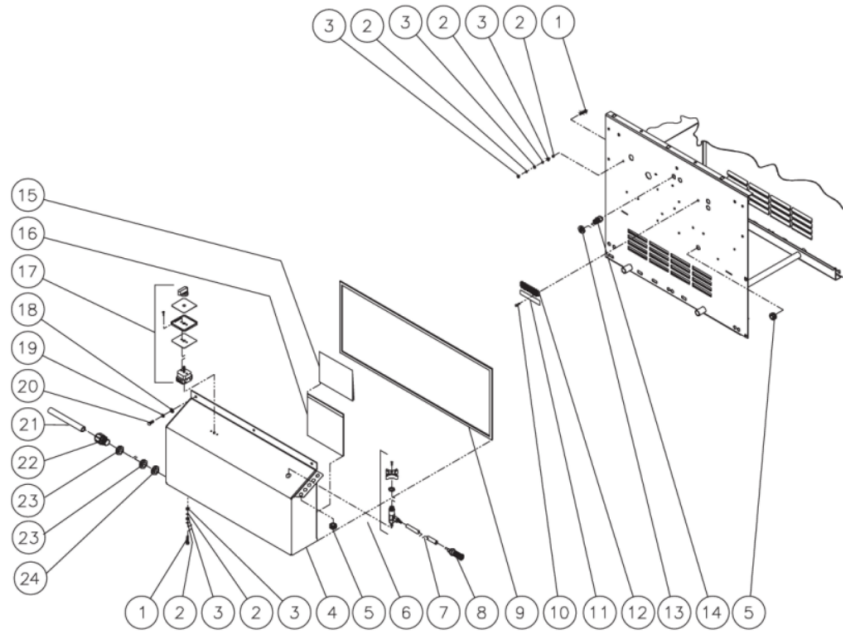

HHS-1003-0E1G / HHS-1003-0E1G (sn:0-99999999)

ELECTRIC BOX

Id	Item #	Description	Quantity
1	30-6001	NUT	5
2	27-8807	BOLT	2
3	28-1009	WASHER	5
4	20-0550A18	ELECTIC BOX	1

Id	Item #	Description	Quantity
5	33-0001	GROMMET	9
6	22-0226	DETERGENT VALVE	1
7	42-0004	HOSE CLAMP	2
8	15-0021	HOSE *(SIX FEET REQUIRED)	1
9	19-0056	DETERGENT STRAINER W/CHECK	1
10	26-0240	GASKET	1
11	27-8835	SCREW	2
12	34-0867	DECAL- TERMINAL STRIP	1
13	32-0436	TERMINAL STRIP	1
14	32-0587	LOCKNUT	2
15	32-0586	STRAIN RELIEF	2
16	37-0605	WIRE DIAGRAM/SCHEMATIC	1
17	41-0184	ENVELOPE	1
18	32-0434	CAM SWITCH (HHS-1 002)	1
-	32-0679	CAM SWITCH (HHS-1 003)	1
19	28-0002	WASHER	3
20	29-0006	LOCKWASHER	3
21	27-0015	BOLT	3
22	32-0215	CORD	1
23	9-0046	STRAIN RELIEF	1
24	N/A	WASHER	-
25	32-0292	LOCKNUT	1

*MUST ORDER IN ONE FOOT LENGTHS

HHS-1003-0E1G / HHS-1003-0E1G (sn:0-99999999)

HEAT EXCHANGER

Id	Item #	Description	Quantity
1	39-0016	PLUG	1
2	27-3062	SCREW	8
3	20-0537A18	PATCH PLATE	2
4	24-0255	PIPE NIPPLE	1