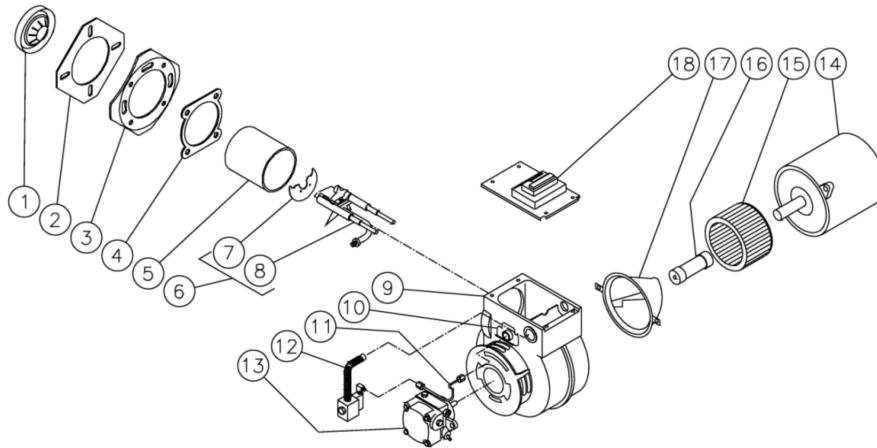

HHS-1003-0E1G / HHS-1003-0E1G (sn:0-99999999)

BURNER ASSEMBLY

Id	Item #	Description	Quantity
1	44-0009	BURNER HEAD (4-0019)	1
1	44-0107	BURNER HEAD (4-0020)	1
2	44-0108	MOUNTING GASKET	1
3	44-0109	FLANGE	1
4	26-0138	GASKET	1
5	44-0110	AIR TUBE	1
6	44-0111	NOZZLE LINE ASSEMBLY (INC. 7-8)	1
7	44-0027	STATIC PLATE	1
8	44-0112	ELECTRODE KIT	1
9	44-0034	BURNER HOUSING	1
10	44-0031	ESCUTCHEON PLATE	1
11	44-0025	FUEL LINE	1
12	44-0038	FUEL SOLENOID	1
13	3-0020	FUEL PUMP	1
14	2-0033	MOTOR	1
15	44-0006	BLOWER WHEEL	1
16	44-0013	COUPLER	1
17	44-0051	AIR GUIDE	1
18	44-0016	IGNITION TRANSFORMER	1