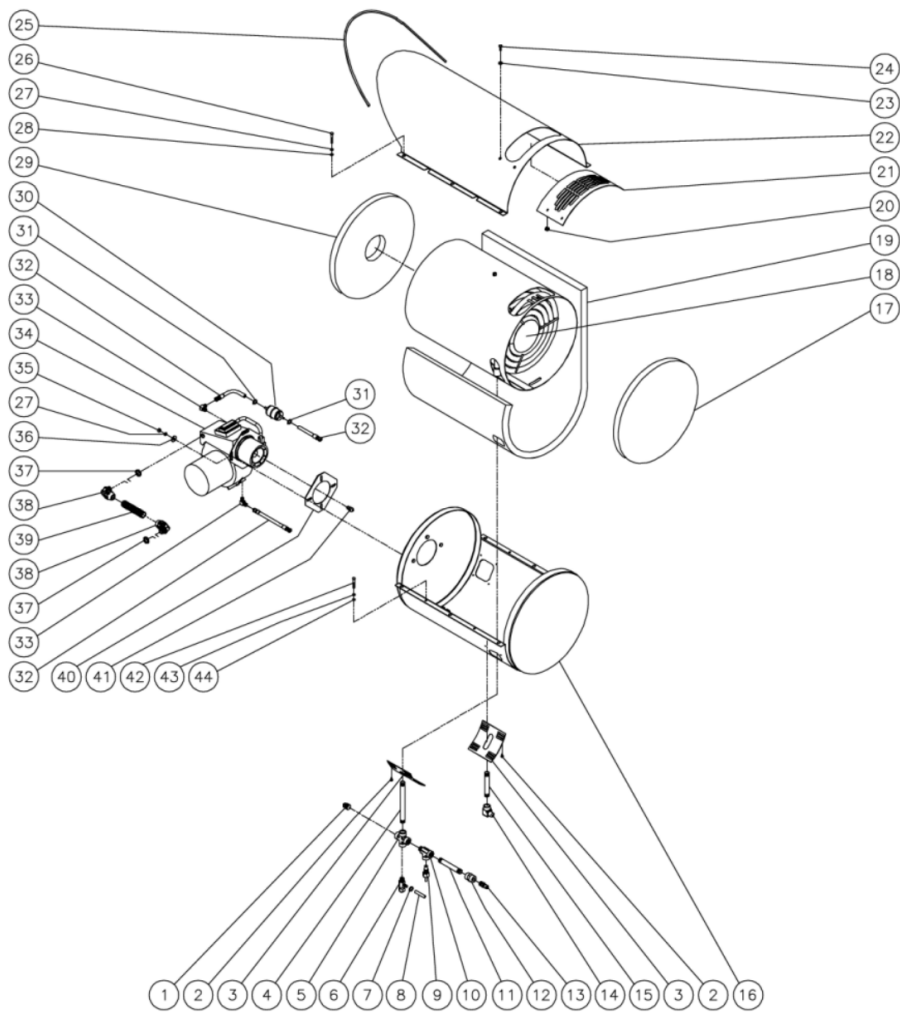

HHS-1003-0E1G / HHS-1003-0E1G (sn:0-99999999)

ELECTRIC BOX

Id	Item #	Description	Quantity
1	30-6001	NUT	5
2	27-8807	BOLT	2
3	28-1009	WASHER	5
4	20-0550A18	ELECTIC BOX	1

Id	Item #	Description	Quantity
5	33-0001	GROMMET	9
6	22-0226	DETERGENT VALVE	1
7	42-0004	HOSE CLAMP	2
8	15-0021	HOSE *(SIX FEET REQUIRED)	1
9	19-0056	DETERGENT STRAINER W/CHECK	1
10	26-0240	GASKET	1
11	27-8835	SCREW	2
12	34-0867	DECAL- TERMINAL STRIP	1
13	32-0436	TERMINAL STRIP	1
14	32-0587	LOCKNUT	2
15	32-0586	STRAIN RELIEF	2
16	37-0605	WIRE DIAGRAM/SCHEMATIC	1
17	41-0184	ENVELOPE	1
18	32-0434	CAM SWITCH (HHS-1 002)	1
-	32-0679	CAM SWITCH (HHS-1 003)	1
19	28-0002	WASHER	3
20	29-0006	LOCKWASHER	3
21	27-0015	BOLT	3
22	32-0215	CORD	1
23	9-0046	STRAIN RELIEF	1
24	N/A	WASHER	-
25	32-0292	LOCKNUT	1

*MUST ORDER IN ONE FOOT LENGTHS

HHS-1003-0E1G / HHS-1003-0E1G (sn:0-99999999)

HEAT EXCHANGER

Id	Item #	Description	Quantity
1	39-0016	PLUG	1
2	27-3062	SCREW	8
3	20-0537A18	PATCH PLATE	2
4	24-0255	PIPE NIPPLE	1