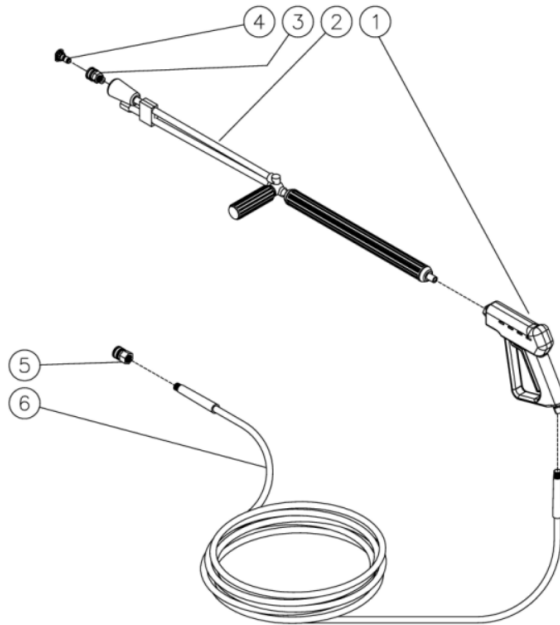

HHS-1003-0E1G / HHS-1003-0E1G (sn:0-99999999)

GUN/WAND/HOSE ASSEMBLY

Id	Item #	Description	Quantity
1	16-0001	GUN	1
2	14-0416	DUAL LANCE ASSEMBLY (HHS-1002/1003/2004/3004)	1
2	14-0417	DUAL LANCE ASSEMBLY (HHS-3005)	1
3	18-0028	NOZZLE- 0004 (HHS-1002/3004)	1