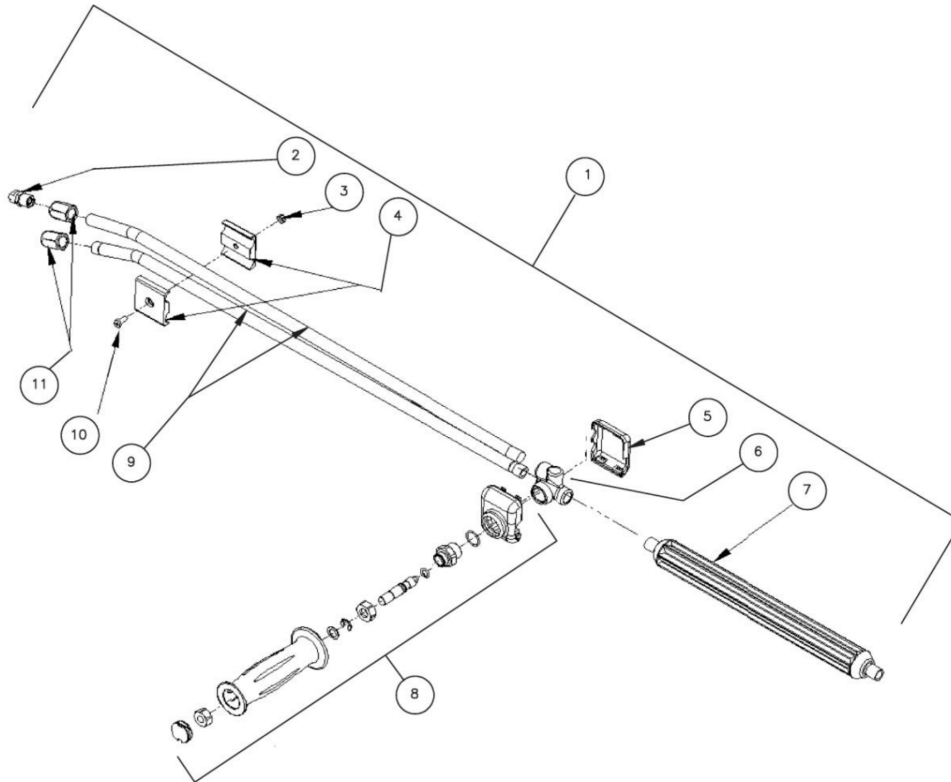

HHS-1003-0E1G / HHS-1003-0E1G (sn:0-99999999)

GUN ASSEMBLY

Id	Item #	Description	Quantity
1	16-0008	PLASTIC HOUSING	1
2	27-3230	SCREW	2
3	16-0012	BRASS HOUSING	1
4	70-0055	GUN REPAIR KIT	1
5	39-0024	BRASS PLUG	1
6	16-0009	PLASTIC COVER	1
7	16-0013	PIPE ASSEMBLY	1
8	16-0063	TRIGGER PIN	1
9	16-0010	TRIGGER/SAFETY LOCK-OFF	1

Id	Item #	Description	Quantity
10	16-0016	PIPE ASSEMBLY- INLET	1
	16-0001	COMPLETE GUN ASSEMBLY	1

HHS-1003-0E1G / HHS-1003-0E1G (sn:0-99999999)

DUAL LANCE ASSEMBLY

Id	Item #	Description	Quantity
1	16-0416	DUAL LANCE ASSEMBLY - 36" (INC. 2-11)	1
1	16-0417	DUAL LANCE ASSEMBLY - 48" (INC. 2-11)	1
2	18-0110	DETERGENT NOZZLE	1
3	30-6001	NUT	1
4	16-0420	CLAMP	2
5	N/A Sep.	LOWER VALVE COVER (SEE 16-0416 OR 16-0417)	1
6	N/A Sep.	HOUSING (SEE 16-0416 OR 16-0417)	1
7	16-0419	LANCE	1
8	70-0419	HANDLE REPAIR KIT	1
9	N/A Sep.	LANCE (SEE 16-0416)	2
9	N/A Sep.	LANCE (SEE 16-0417)	2
10	27-8196	SCREW	1