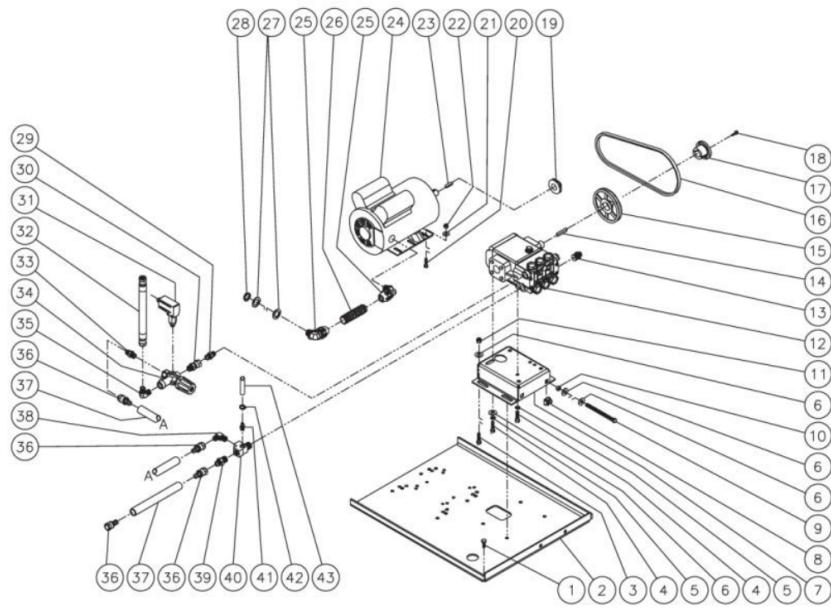

*MUST ORDER IN ONE FOOT LENGTHS

Id	Item #	Description	Quantity
10	19-0001	INLET STRAINER GASKET	1
11	27-0015	BOLT	4
12	29-0006	LOCKWASHER	4
13	28-0002	FLATWASHER	4
14	20-0599	FLOAT TANK BRACKET	2

Id	Item #	Description	Quantity
4	23-0408	BULKHEAD FITTING	2
5	25-0427	O-RING	2
6	23-0409	NUT	2
7	23-0247	FLARE FITTING	2
8	33-0352	FUEL PICK-UP	1

HHS-1003-0E1G / HHS-1003-0E1G (sn:0-99999999)

MOTOR/PUMP ASSEMBLY

Id	Item #	Description	Quantity
1	27-0066	BOLT	1
2	5-0152A18	BASEPLATE	1
3	27-0118	BOLT	4
4	27-8471	BOLT	4

Id	Item #	Description	Quantity
5	29-0055	LOCKWASHER	4
6	28-0023	FLATWASHER	9
7	5-0153A18	PUMP HAT	1
8	30-6025	CLIP NUT	2
9	27-0133	BOLT	2
10	30-0006	HEX NUT	2
11	30-0159	NUT	4
12	3-0005	PUMP W/KEY	1
13	22-0005	HEAT DUMP VALVE	1
14	43-0048	KEY	1
15	10-0066	SHEAVE	1
16	11-0023	BELT	1
17	9-0017	BUSHING	1
18	27-0015	BOLT W/BUSHING	2
19	10-0111	SHEAVE	1
20	27-0067	BOLT	4
21	28-0003	FLATWASHER	4
22	30-0157	NYLOCK	4
23	43-0078	KEY	1
24	2-0120	MOTOR ASSEMBLY	1
25	32-0254	CONDUIT ELBOW	2
26	32-0253	CONDUIT FLEX *(THREE FEET REQUIRED)`	2
27	28-0051	FLATWASHER	2
28	32-0108	LOCKNUT	1
29	24-0002	NIPPLE	1
30	24-0037	SWIVEL	1
31	22-0171	PRESSURE SWITCH	1
32	15-0221	HIGH PRESSURE HOSE ASSEMBLY	1
33	23-0370	NIPPLE	1
34	850-0252	UNLOADER ASSEMBLY	1
35	24-0092	ELBOW	1
36	23-0360	HOSE BARB	4
37	15-0200	HOSE *(THREE FEET REQUIRED)	1
38	23-0389	ELBOW	1
39	23-0361	NIPPLE	1
40	23-0388	STREET TEE	1
41	23-0051	HOSE BARB	1
42	42-0004	CLAMP	1
43	15-0021	DETERGENT HOSE *(THREE FEET REQUIRED)	1