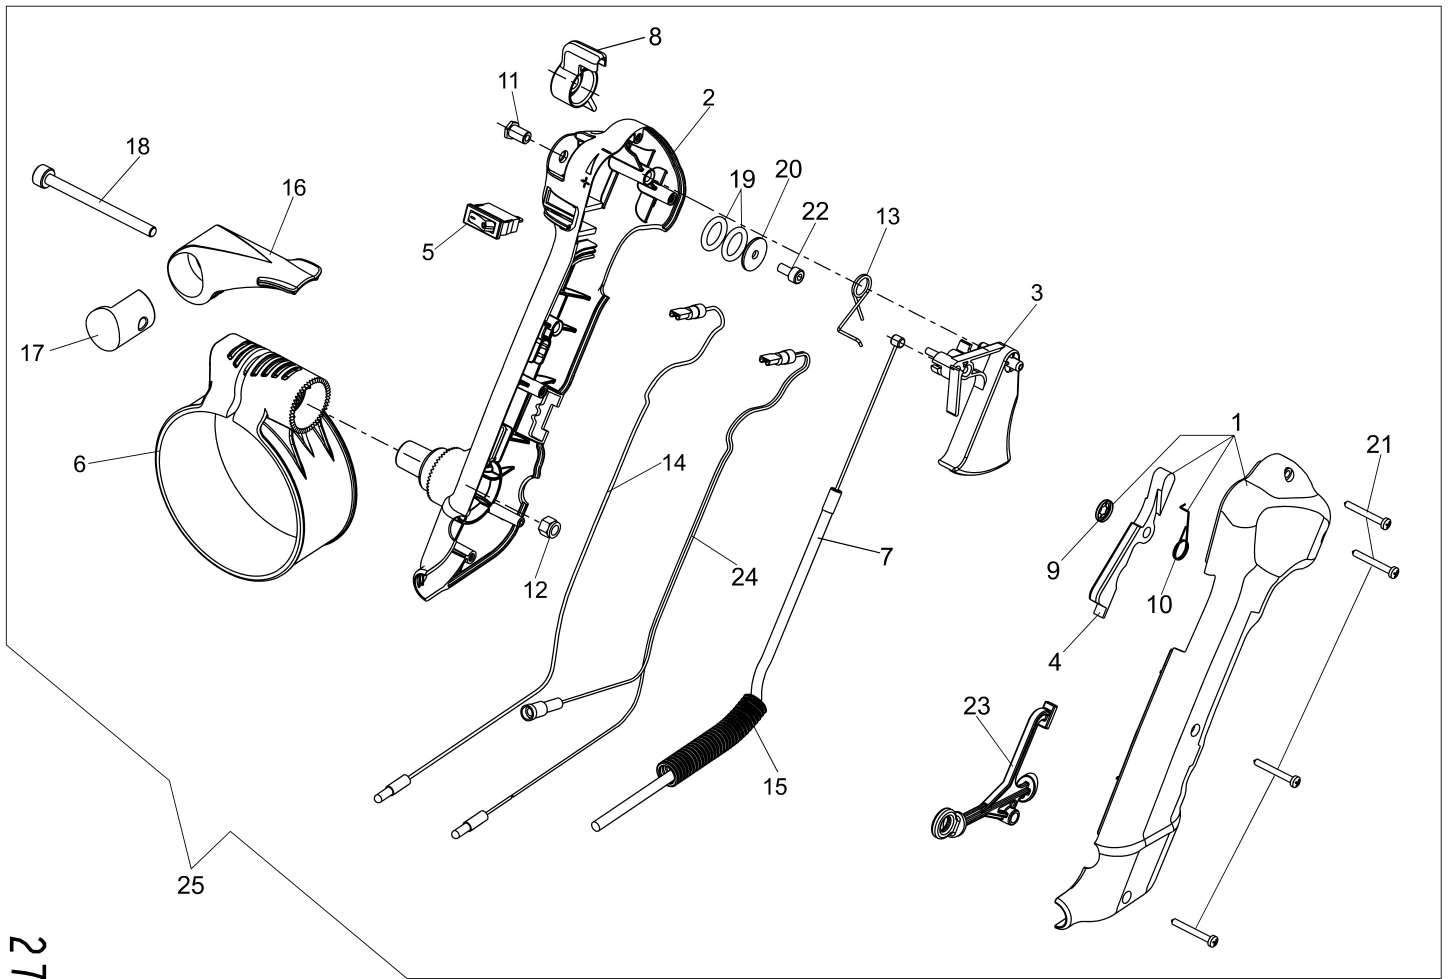

Illustration Handle

271

Illustration Handle

Ref.Nu	Qty	Part number	Description	Validity from	Validity till	Notes	Bulletin
1	1	CFI0G31501	Schell set				
2	1	CFI3401800	Schell				
3	1	CFI3402901	Spring				
4	1	CFI1202902	Lever				
5	1	CFI3010200	Switch (stop)				
6	1	CFI3402800	Band				
7	1	CFI3401202	Accelerator cable				
8	1	CFI3402000	Control lever				
9	1	CFA6201000	Locking				
10	1	CFI1202500	Spring				
11	1	CFI3401401	Pin				
12	1	CFA4800200	Nut				
13	1	CFI3403001	Spring				
14	1	CFI3013900	Engine stop wire				
15	1	CFI1205400	Sheath				
16	1	CFI3402700	Cam				
17	1	CFI3402400	Body				
18	1	CFA5307400	Screw				
19	2	3049016R	O-ring				
20	1	CFA3401500	Washer				
21	4	CFA5303100	Screw				
22	1	300000058R	Screw				
23	1	CFI3403200	Support				
24	1	CFI3014100	Engine stop wire				
25	1	CFI0G29003	Handle				