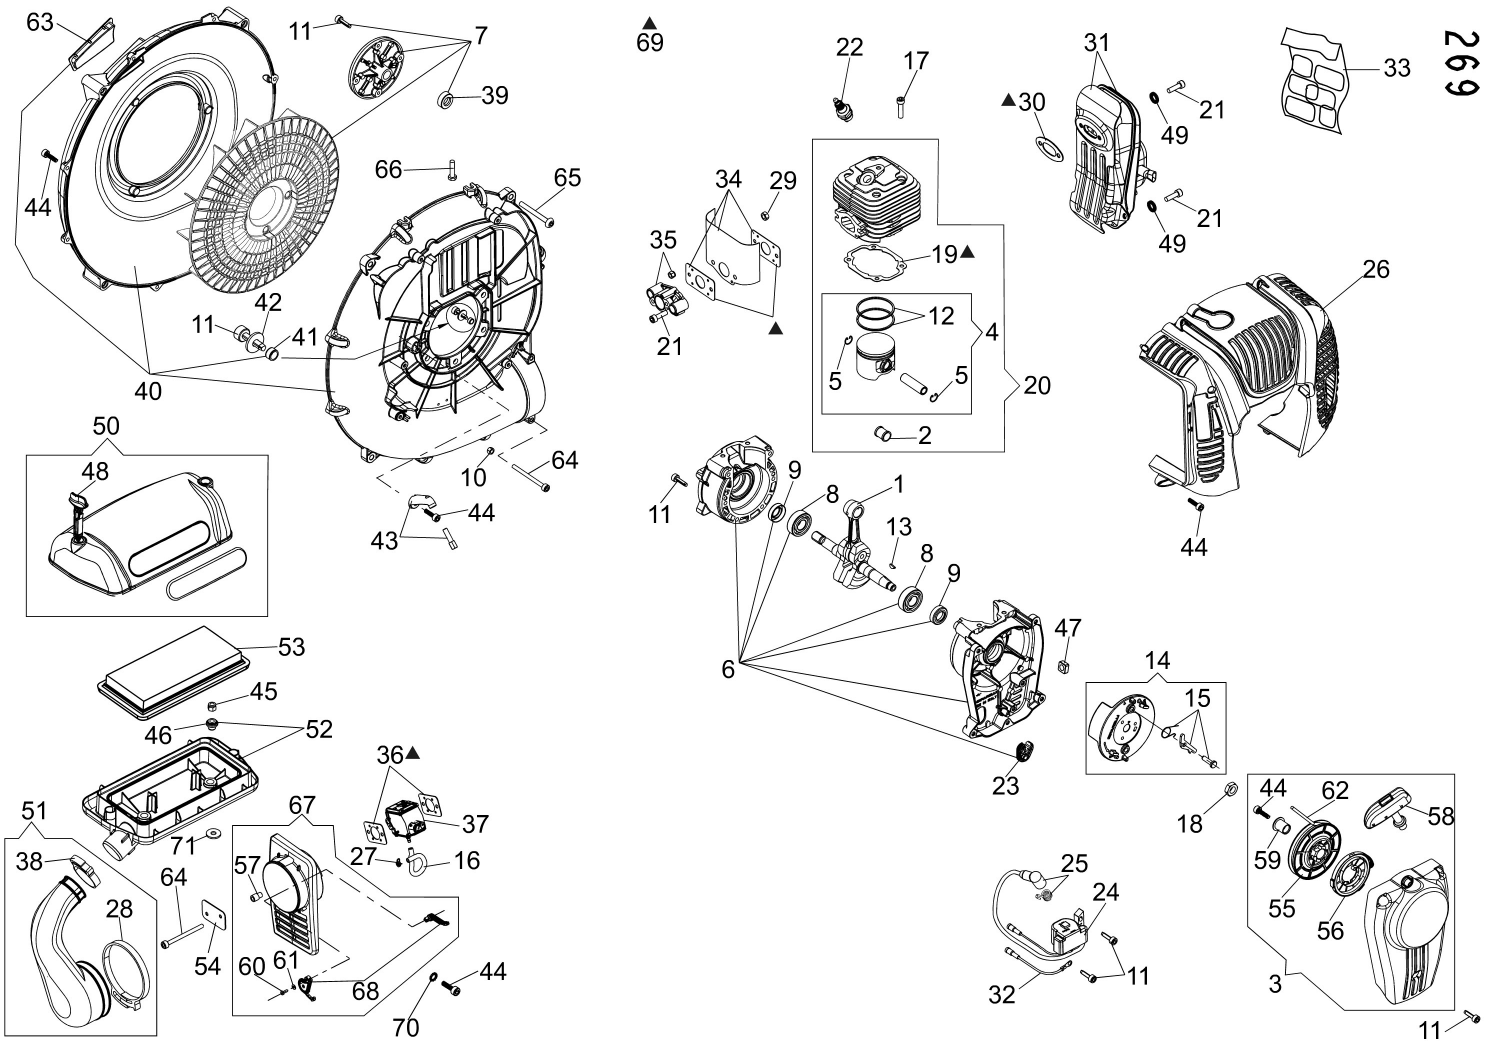

269

Illustration Engine

Ref.Nu	Qty	Part number	Description	Validity from	Validity till	Notes	Bulletin
1	1	CFI0200105	Crankshaft				
2	1	CFI4100100	Thrust bearing				
3	1	CFI0G30310	Starter assy				
4	1	CFI0G01900	Piston assy				
5	2	CFA0301400	Seal ring				
6	1	CFI0G30001	Crankcase assy				
7	1	CFI0G30603	Complete fan				
8	2	CFI4000100	Bearing				
9	2	CFI7000100	Oil seal				
10	2	3933100R	Nut				
11	20	CFB5307100	Screw				
12	2	CFI0300300	Piston ring				
13	1	3028013R	Key				
14	1	CFI0G07500	Flywheel set				
15	1	CFI0G40300	Pawl kit				
16	1	CFI8305000	Suction tube				
17	4	CFA5006000	Screw				
18	1	CFA4700200	Nut				
19	1	CFI0400203	Gasket				
20	1	CFI0G31000	Complete cylinder				
21	5	CFA5000510	Screw				
22	1	3055104R	Spark plug				
23	1	CFI1204900	Buffer				
24	1	CFI3010102	Ignition coil				
25	1	CFI9924900	Cap and spring				
26	1	CFI1205000	Guard				
27	1	CFA6903400	Band				
28	1	CFI6905000	Band				
29	2	3912005R	Nut				
30	1	CFI0504800	Gasket				
31	1	CFI0G40910	Complete muffler				
32	1	CFI3005301	Engine stop wire				
33	1	CFI0G40410	Labels kit				
34	1	CFI0G31200	Engine gasket set				
35	1	CFI0G29201	Insulator				
36	2	CFI0405000	Gasket				
37	1	CFI0613400	Carburetor				
38	1	CFI6904900	Band				
39	1	CFI2118200	Spacer				
40	1	CFI0G29311	Fan cover				
41	5	CFA2110700	Spacer				
42	5	3918005R	Washer