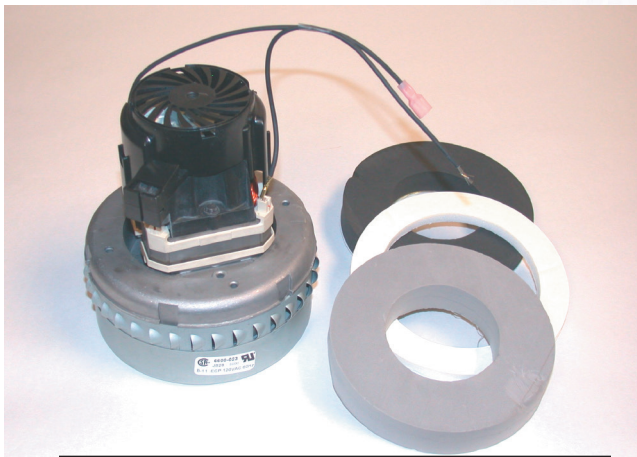

Replacement Parts & Accessories Price List

TSS™ Performance Vacuum Systems

Effective January 1, 2020

PARTS & ACCESSORIES

TSS™ Vacuum System

Part No.	Description
73862	TSS-15 Hi-Lift Performance Vacuum, includes 15 ft (4.6 m) hose
71285	TSS-55 - fits standard 55 gallon (208 liter) drum with 15 ft (4.6 m) hose
71496	TSS Motor Gasket
71737	TSS Dry Vacuum System
71846	TSS-55 Drum Adaptor Gasket
71847	TSS-15 Replacement Tank
71848	TSS Replacement Dry Vacuum Bags (6)
71849	TSS 1.5 in (3.8 cm) Replacement Hose Cuff
71850	TSS Motor Tank Gasket
522964	TSS Foam Float & Bolt
73840	TSS Motor Replacement Kit
73842	TSS T-Bar Drain Plug
73843	TSS 1.5 in X 1.25 in (3.8 cm X 3.2 cm) Reducing Cuff Coupler
73844	TSS 1.5 in (3.8 cm) Connector
73845	TSS 1.5 in (3.8 cm) Swivel Cuff Coupler
73846	TSS Foam Filter
73847	TSS-15 Front 3 in (7.62 cm) Swivel Wheel & Caster
73848	TSS On/Off Switch
73849	TSS Filter Bag Hoop
73850	TSS Float Cage Assembly
73851	TSS-15 Rear 8 in (20.32 cm) Wheel
73852	TSS Front Mount 30 in (76 cm) Squeegee
73853	TSS Washable Cloth Wet Filter Bag
73854	TSS Aluminum Wand
73855	TSS 14 in (35 cm) Dual Blade Squeegee Head
73856	TSS 14 in (35 cm) Squeegee Blades (4-Pack)
73857	TSS Vac-Attachment Kit
73860	TSS Crush-Proof Vacuum Hose
73863	TSS-55 Drum Adaptor
507829	TSS-15 Tank Intake
518713	TSS-15 Vacuum Head Replacement

**The TSS 1.5 in X 1.25 in (3.8 cm X 3.2 cm) Coupler (73843) fits the TSS Vac-Attachment Kit (73857). This coupler will not fit the TSS Aluminum Wand (73854). The aluminum wand is supplied with the TSS 1.5 in (3.8 cm) Hose Cuff (71849). When using the Aluminum Wand, the customer must remove the 73843 and replace it with the 71849.*

73852 TSS Front Mount Squeegee

**73863 TSS Drum Adaptor
(does not include motor head
or vacuum hose)**

**73855 TSS 14 in (35 cm) Dual
Blade Squeegee Head**

71846 TSS Drum Adaptor Gasket

**73856 TSS 14 in (35 cm)
Squeegee Blades (4)**