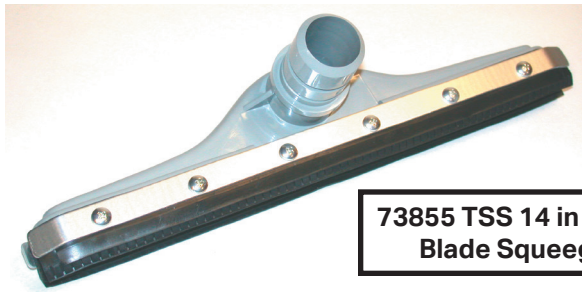

Replacement Parts & Accessories Price List

TSS™ Performance Vacuum Systems

Effective January 1, 2020

PARTS & ACCESSORIES

TSS™ Vacuum System

Part No.	Description
73862	TSS-15 Hi-Lift Performance Vacuum, includes 15 ft (4.6 m) hose
71285	TSS-55 - fits standard 55 gallon (208 liter) drum with 15 ft (4.6 m) hose
71496	TSS Motor Gasket
71737	TSS Dry Vacuum System
71846	TSS-55 Drum Adaptor Gasket
71847	TSS-15 Replacement Tank
71848	TSS Replacement Dry Vacuum Bags (6)
71849	TSS 1.5 in (3.8 cm) Replacement Hose Cuff
71850	TSS Motor Tank Gasket
522964	TSS Foam Float & Bolt
73840	TSS Motor Replacement Kit
73842	TSS T-Bar Drain Plug
73843	TSS 1.5 in X 1.25 in (3.8 cm X 3.2 cm) Reducing Cuff Coupler
73844	TSS 1.5 in (3.8 cm) Connector
73845	TSS 1.5 in (3.8 cm) Swivel Cuff Coupler
73846	TSS Foam Filter
73847	TSS-15 Front 3 in (7.62 cm) Swivel Wheel & Caster
73848	TSS On/Off Switch
73849	TSS Filter Bag Hoop
73850	TSS Float Cage Assembly
73851	TSS-15 Rear 8 in (20.32 cm) Wheel
73852	TSS Front Mount 30 in (76 cm) Squeegee
73853	TSS Washable Cloth Wet Filter Bag
73854	TSS Aluminum Wand
73855	TSS 14 in (35 cm) Dual Blade Squeegee Head
73856	TSS 14 in (35 cm) Squeegee Blades (4-Pack)
73857	TSS Vac-Attachment Kit
73860	TSS Crush-Proof Vacuum Hose
73863	TSS-55 Drum Adaptor
507829	TSS-15 Tank Intake
518713	TSS-15 Vacuum Head Replacement

**The TSS 1.5 in X 1.25 in (3.8 cm X 3.2 cm) Coupler (73843) fits the TSS Vac-Attachment Kit (73857). This coupler will not fit the TSS Aluminum Wand (73854). The aluminum wand is supplied with the TSS 1.5 in (3.8 cm) Hose Cuff (71849). When using the Aluminum Wand, the customer must remove the 73843 and replace it with the 71849.*

73852 TSS Front Mount Squeegee

**73863 TSS Drum Adaptor
(does not include motor head
or vacuum hose)**

**73855 TSS 14 in (35 cm) Dual
Blade Squeegee Head**

71846 TSS Drum Adaptor Gasket

**73856 TSS 14 in (35 cm)
Squeegee Blades (4)**