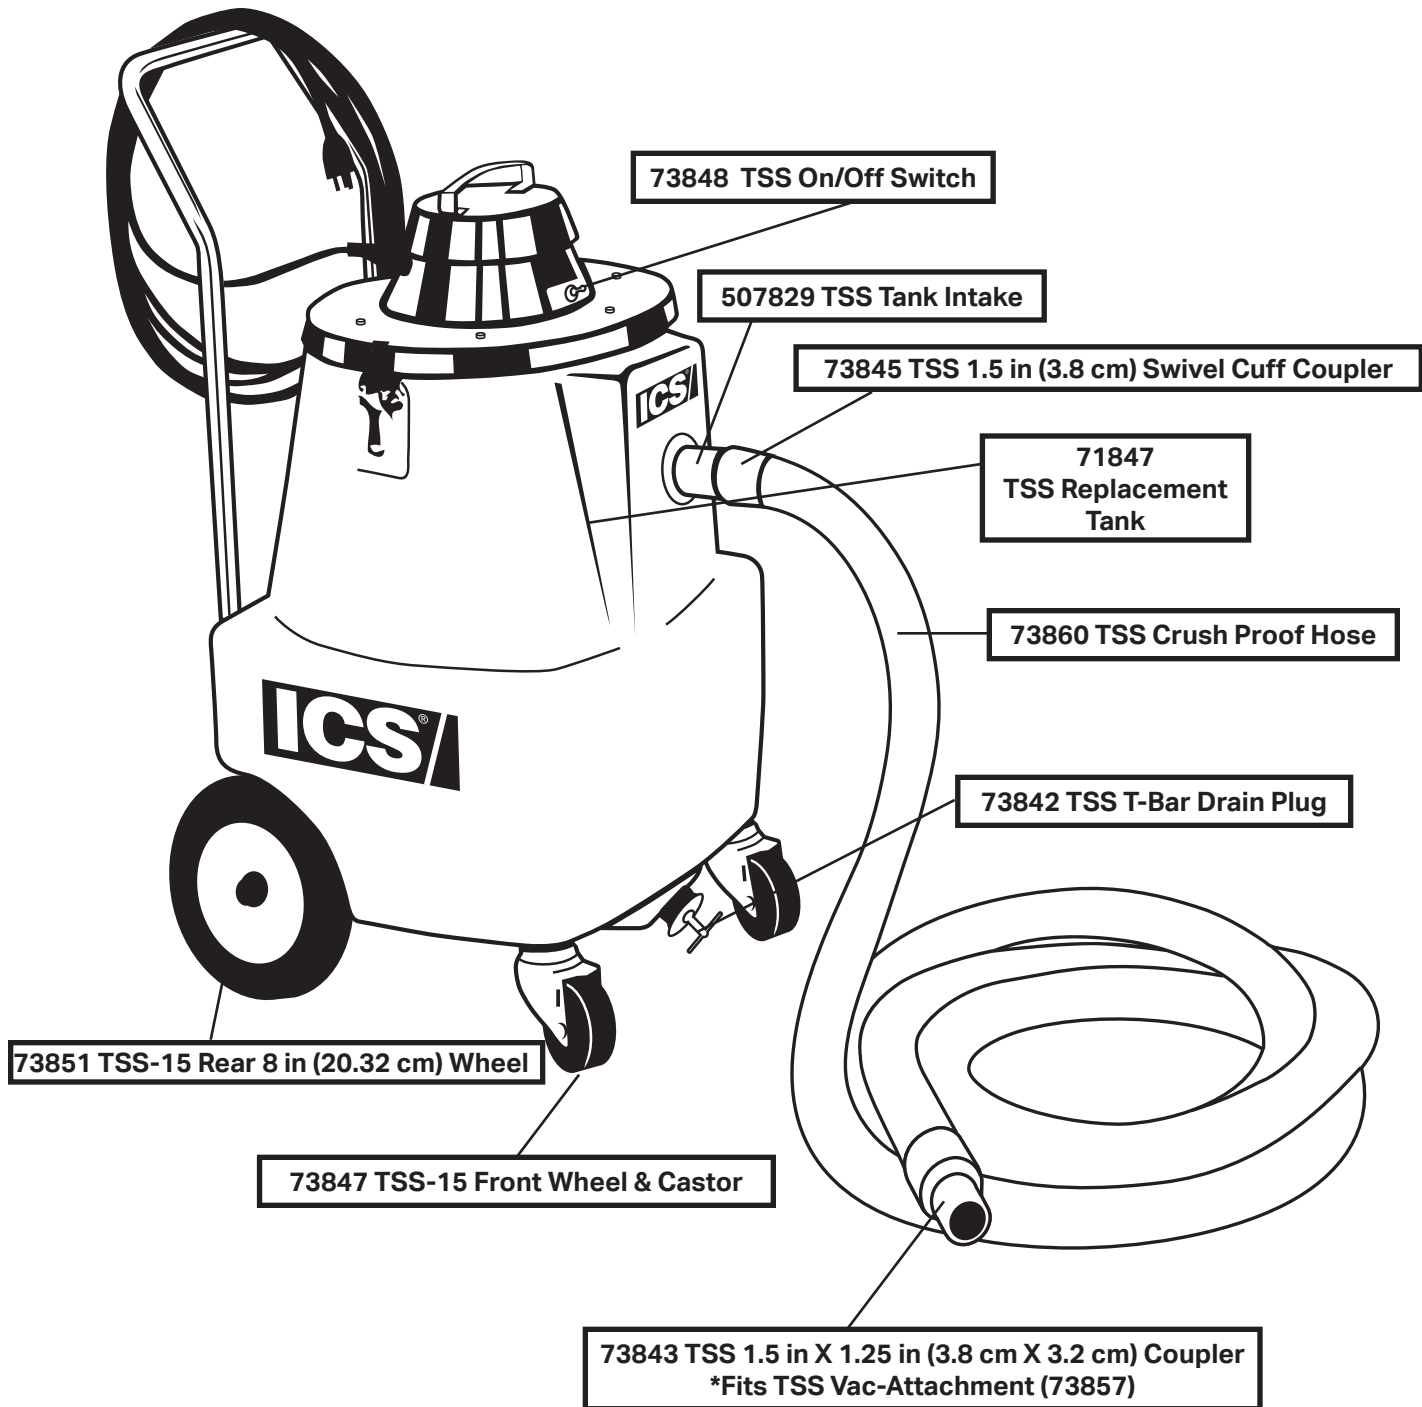

Replacement Parts & Accessories Price List

TSS™ Performance Vacuum Systems

Effective January 1, 2020

PARTS & ACCESSORIES

TSS™ Vacuum System

Part No.	Description
73862	TSS-15 Hi-Lift Performance Vacuum, includes 15 ft (4.6 m) hose
71285	TSS-55 - fits standard 55 gallon (208 liter) drum with 15 ft (4.6 m) hose
71496	TSS Motor Gasket
71737	TSS Dry Vacuum System
71846	TSS-55 Drum Adaptor Gasket
71847	TSS-15 Replacement Tank
71848	TSS Replacement Dry Vacuum Bags (6)
71849	TSS 1.5 in (3.8 cm) Replacement Hose Cuff
71850	TSS Motor Tank Gasket
522964	TSS Foam Float & Bolt
73840	TSS Motor Replacement Kit
73842	TSS T-Bar Drain Plug
73843	TSS 1.5 in X 1.25 in (3.8 cm X 3.2 cm) Reducing Cuff Coupler
73844	TSS 1.5 in (3.8 cm) Connector
73845	TSS 1.5 in (3.8 cm) Swivel Cuff Coupler
73846	TSS Foam Filter
73847	TSS-15 Front 3 in (7.62 cm) Swivel Wheel & Caster
73848	TSS On/Off Switch
73849	TSS Filter Bag Hoop
73850	TSS Float Cage Assembly
73851	TSS-15 Rear 8 in (20.32 cm) Wheel
73852	TSS Front Mount 30 in (76 cm) Squeegee
73853	TSS Washable Cloth Wet Filter Bag
73854	TSS Aluminum Wand
73855	TSS 14 in (35 cm) Dual Blade Squeegee Head
73856	TSS 14 in (35 cm) Squeegee Blades (4-Pack)
73857	TSS Vac-Attachment Kit
73860	TSS Crush-Proof Vacuum Hose
73863	TSS-55 Drum Adaptor
507829	TSS-15 Tank Intake
518713	TSS-15 Vacuum Head Replacement

**The TSS 1.5 in X 1.25 in (3.8 cm X 3.2 cm) Coupler (73843) fits the TSS Vac-Attachment Kit (73857). This coupler will not fit the TSS Aluminum Wand (73854). The aluminum wand is supplied with the TSS 1.5 in (3.8 cm) Hose Cuff (71849). When using the Aluminum Wand, the customer must remove the 73843 and replace it with the 71849.*

73852 TSS Front Mount Squeegee

**73863 TSS Drum Adaptor
(does not include motor head
or vacuum hose)**

**73855 TSS 14 in (35 cm) Dual
Blade Squeegee Head**

71846 TSS Drum Adaptor Gasket

**73856 TSS 14 in (35 cm)
Squeegee Blades (4)**