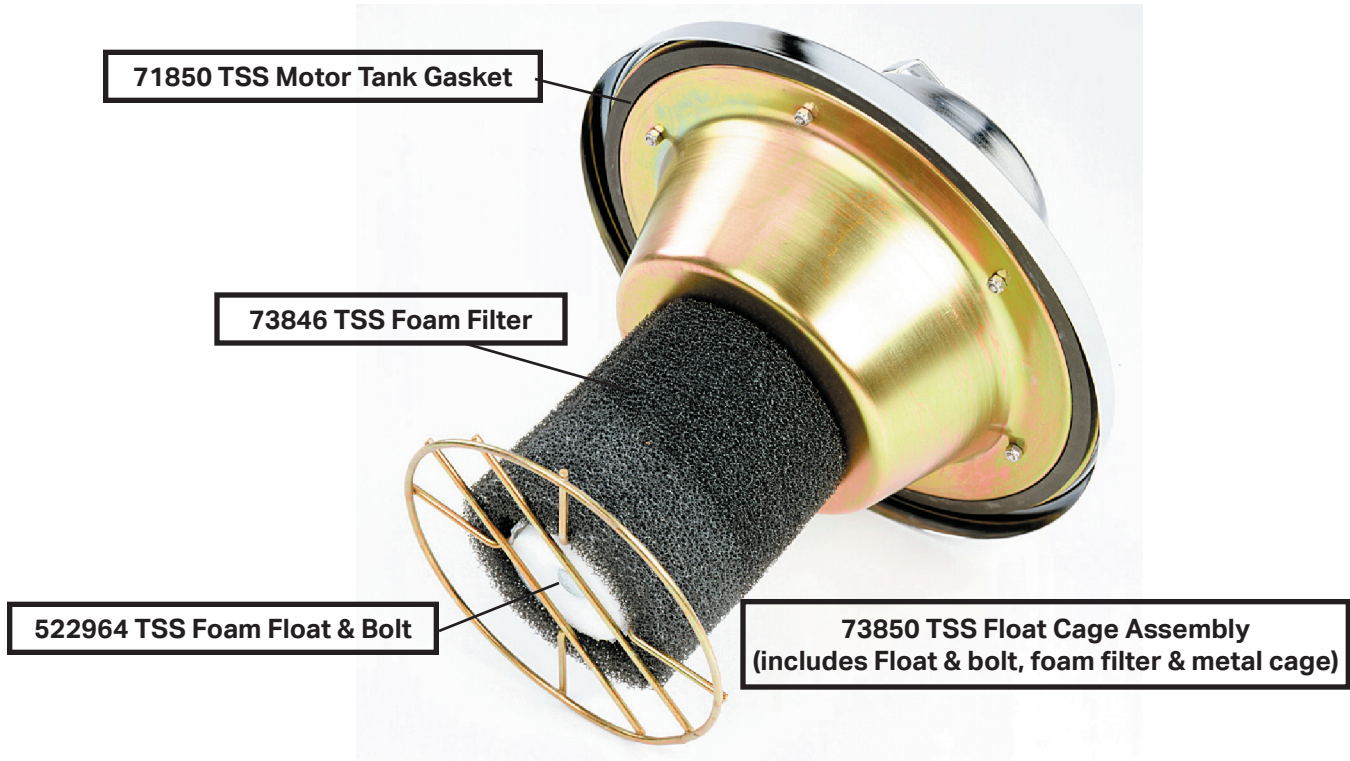

Replacement Parts & Accessories Price List

TSS™ Performance Vacuum Systems

Effective January 1, 2020

PARTS & ACCESSORIES

TSS™ Vacuum System

Part No.	Description
73862	TSS-15 Hi-Lift Performance Vacuum, includes 15 ft (4.6 m) hose
71285	TSS-55 - fits standard 55 gallon (208 liter) drum with 15 ft (4.6 m) hose
71496	TSS Motor Gasket
71737	TSS Dry Vacuum System
71846	TSS-55 Drum Adaptor Gasket
71847	TSS-15 Replacement Tank
71848	TSS Replacement Dry Vacuum Bags (6)
71849	TSS 1.5 in (3.8 cm) Replacement Hose Cuff
71850	TSS Motor Tank Gasket
522964	TSS Foam Float & Bolt
73840	TSS Motor Replacement Kit
73842	TSS T-Bar Drain Plug
73843	TSS 1.5 in X 1.25 in (3.8 cm X 3.2 cm) Reducing Cuff Coupler
73844	TSS 1.5 in (3.8 cm) Connector
73845	TSS 1.5 in (3.8 cm) Swivel Cuff Coupler
73846	TSS Foam Filter
73847	TSS-15 Front 3 in (7.62 cm) Swivel Wheel & Caster
73848	TSS On/Off Switch
73849	TSS Filter Bag Hoop
73850	TSS Float Cage Assembly
73851	TSS-15 Rear 8 in (20.32 cm) Wheel
73852	TSS Front Mount 30 in (76 cm) Squeegee
73853	TSS Washable Cloth Wet Filter Bag
73854	TSS Aluminum Wand
73855	TSS 14 in (35 cm) Dual Blade Squeegee Head
73856	TSS 14 in (35 cm) Squeegee Blades (4-Pack)
73857	TSS Vac-Attachment Kit
73860	TSS Crush-Proof Vacuum Hose
73863	TSS-55 Drum Adaptor
507829	TSS-15 Tank Intake
518713	TSS-15 Vacuum Head Replacement

**The TSS 1.5 in X 1.25 in (3.8 cm X 3.2 cm) Coupler (73843) fits the TSS Vac-Attachment Kit (73857). This coupler will not fit the TSS Aluminum Wand (73854). The aluminum wand is supplied with the TSS 1.5 in (3.8 cm) Hose Cuff (71849). When using the Aluminum Wand, the customer must remove the 73843 and replace it with the 71849.*

73852 TSS Front Mount Squeegee

**73863 TSS Drum Adaptor
(does not include motor head
or vacuum hose)**

**73855 TSS 14 in (35 cm) Dual
Blade Squeegee Head**

71846 TSS Drum Adaptor Gasket

**73856 TSS 14 in (35 cm)
Squeegee Blades (4)**