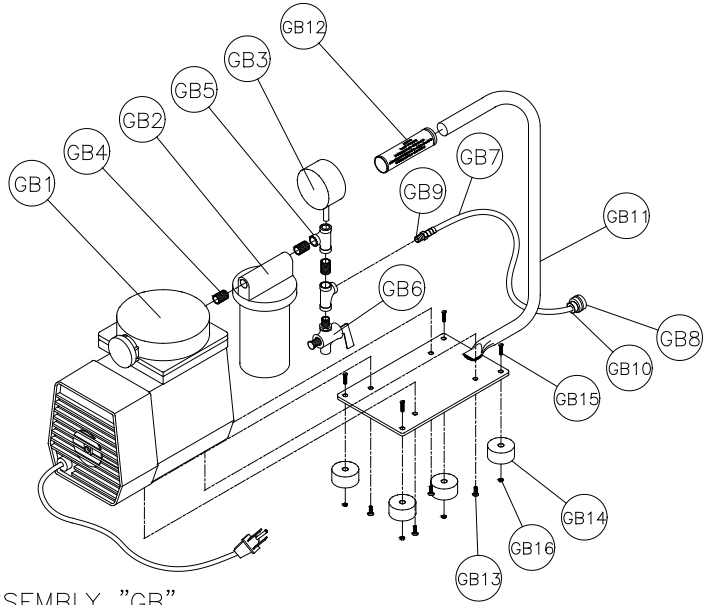

ASSEMBLY "GB"