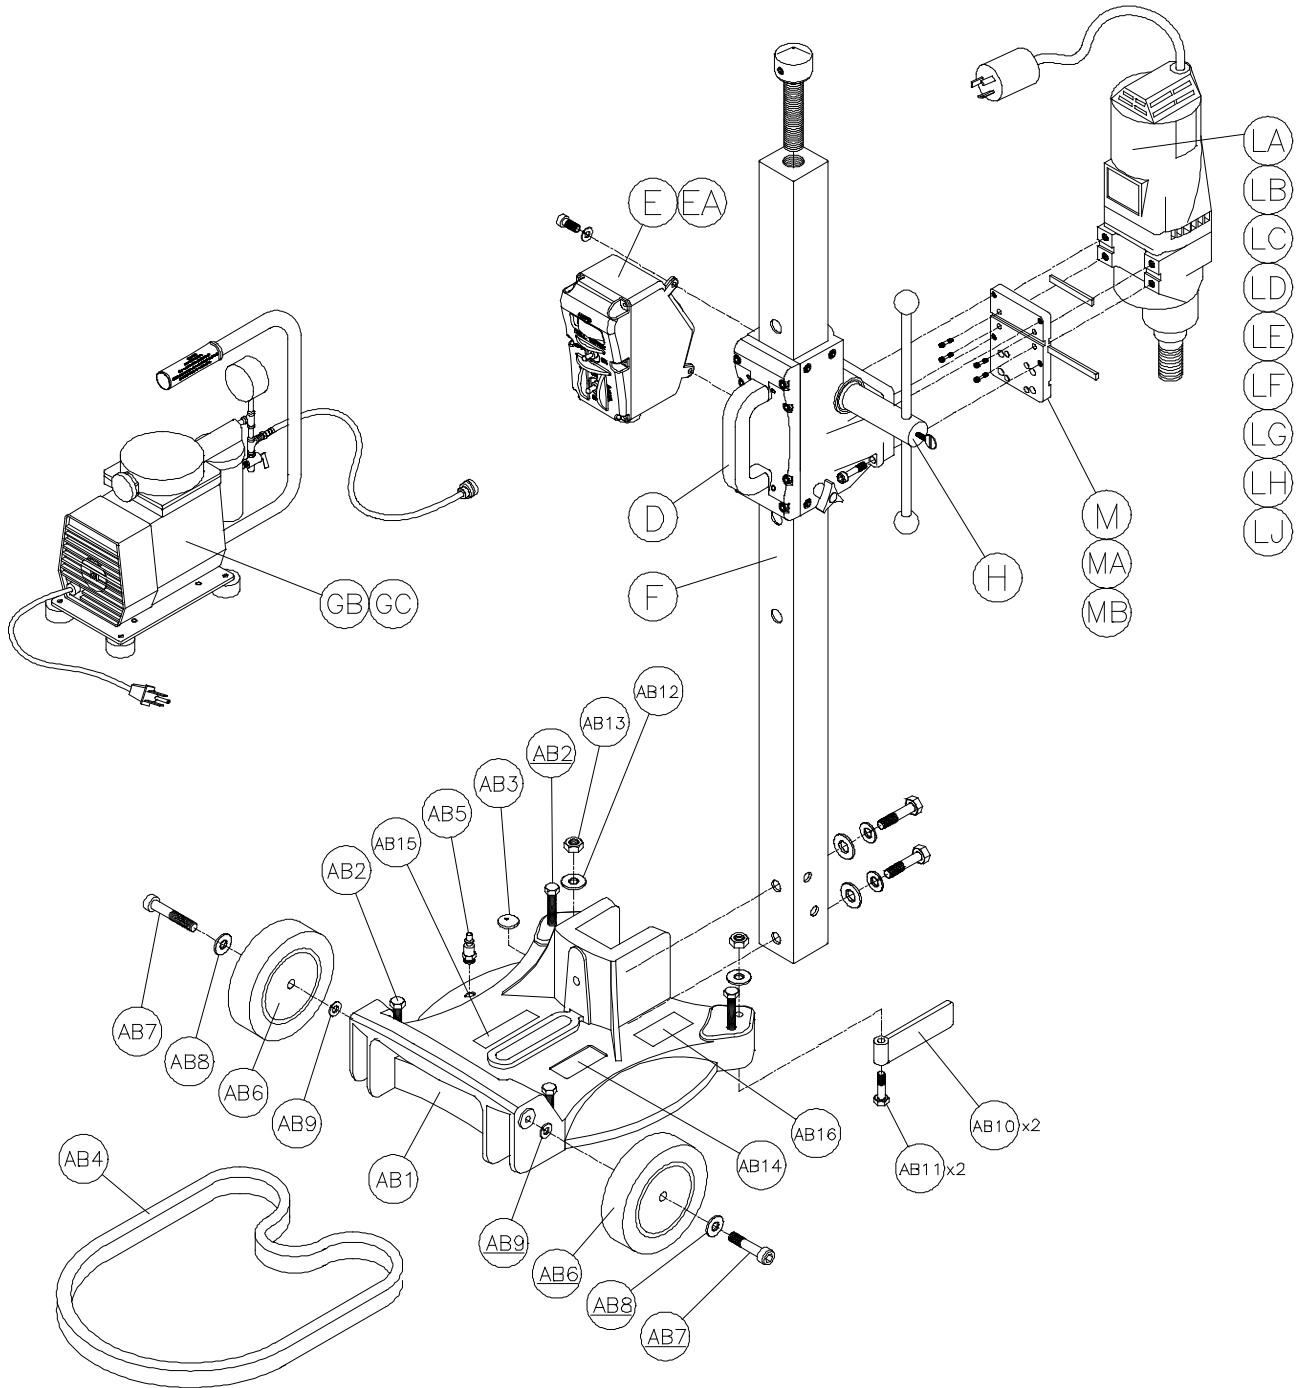

MANTA II COMBO EXPLODED VIEW AND PARTS LIST

MANTA II COMBO
W/ 2 1/2 COLUMN

EXPLODED VIEW