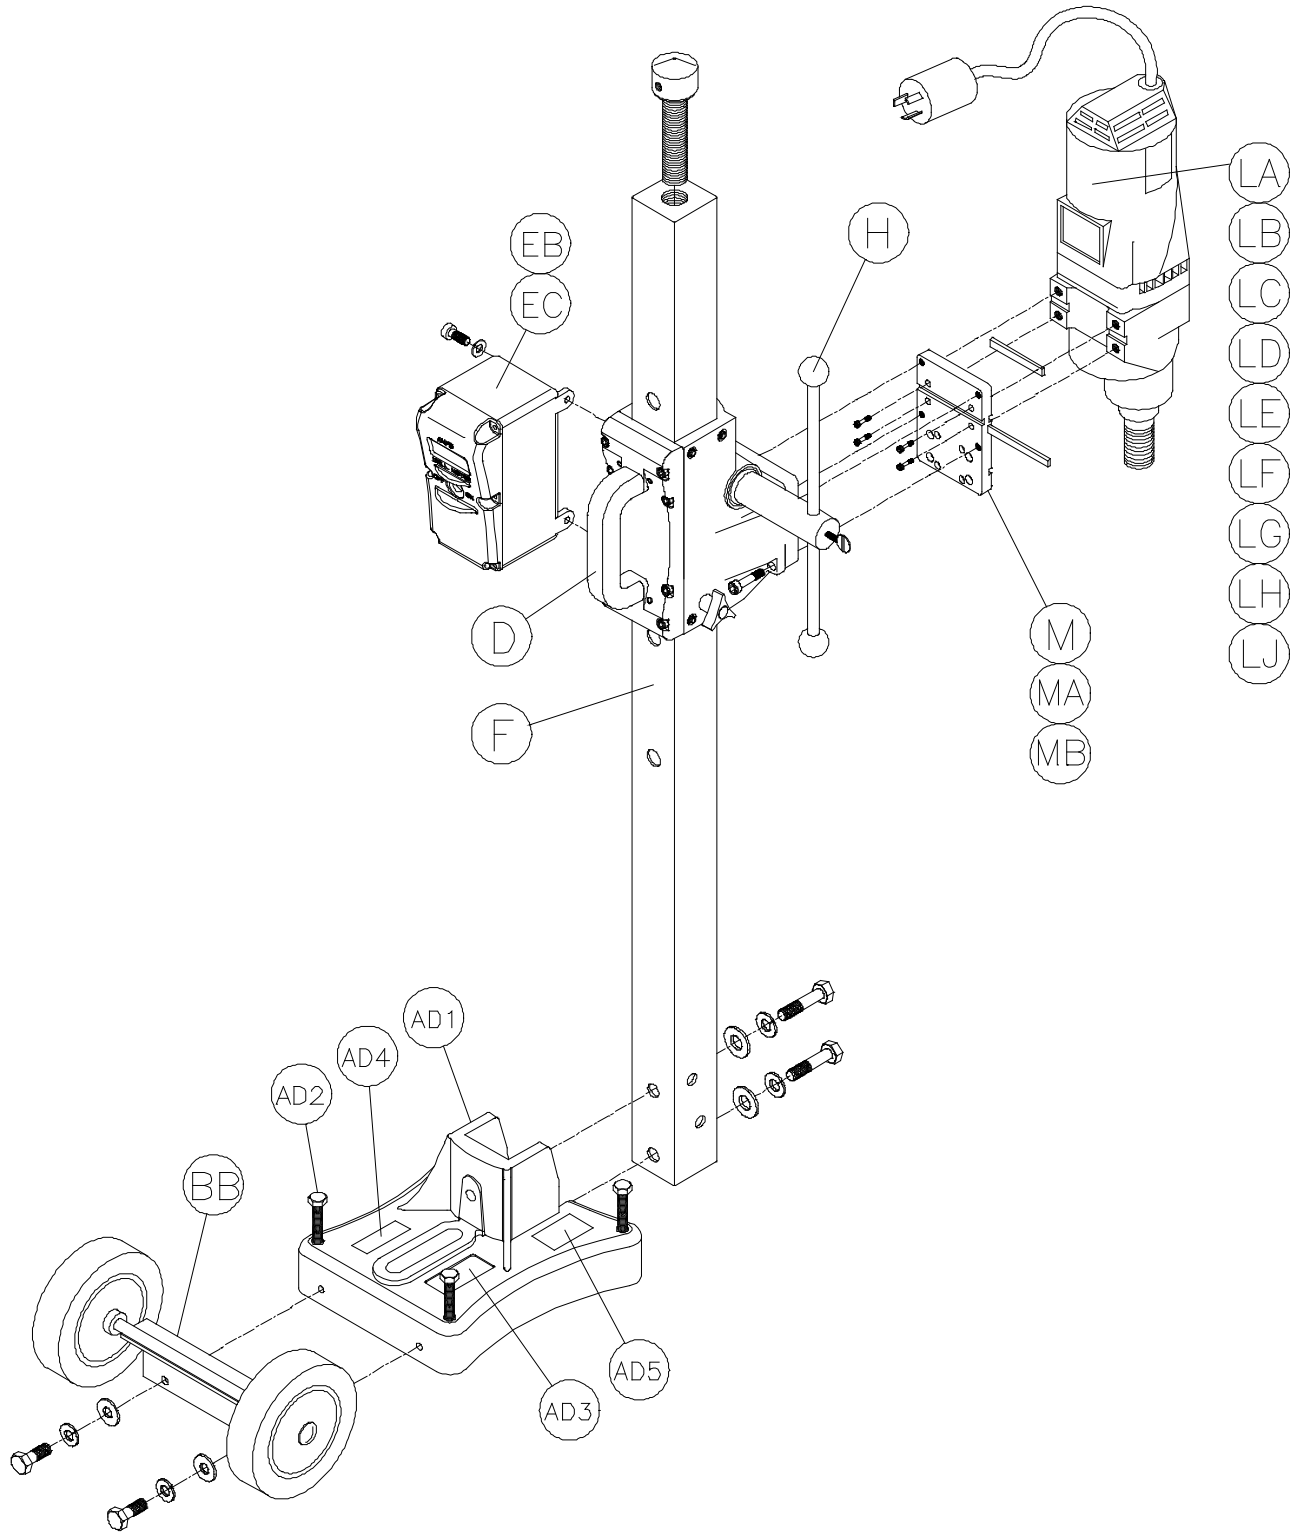

MANTA II EXPLODED VIEW

MANTA II ANCHOR