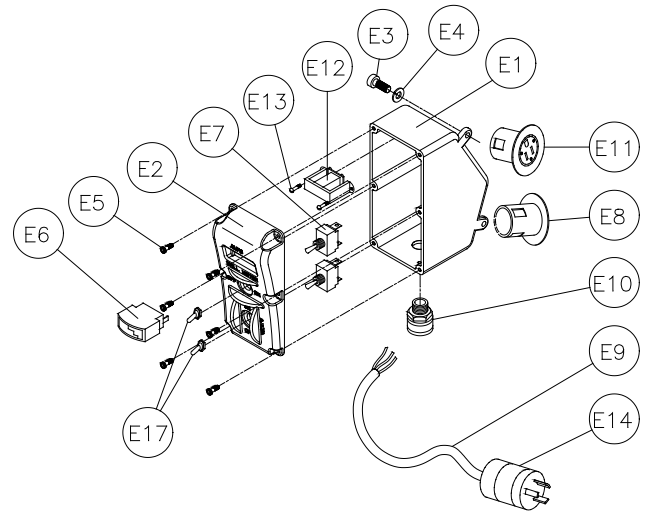

MANTA II EXPLODED VIEW (cont...)

ASSEMBLY "E & EA"