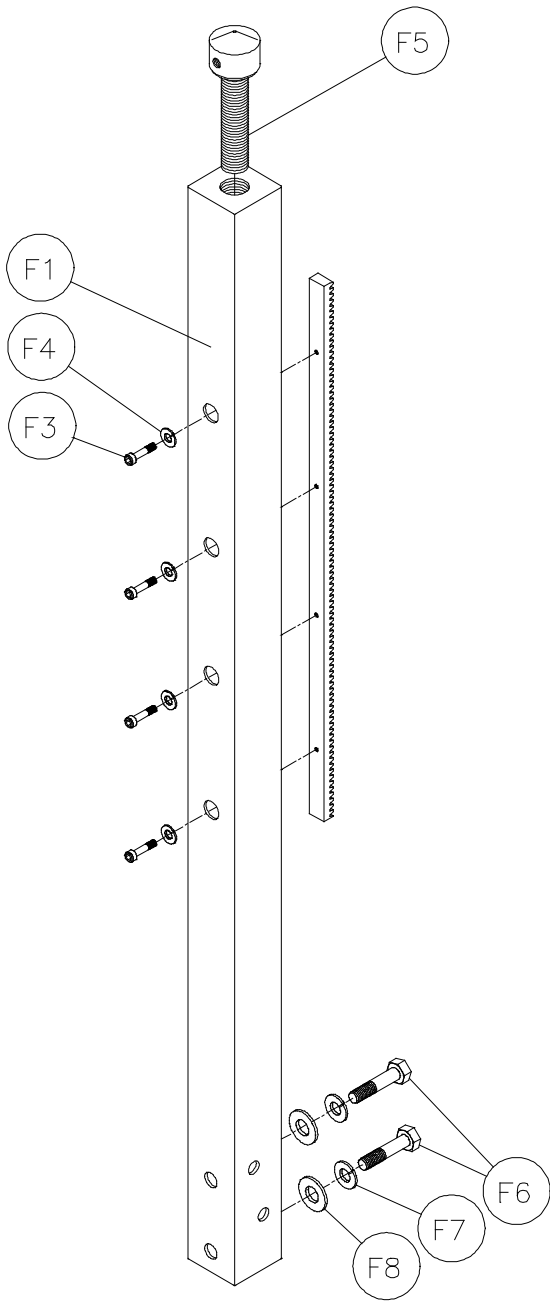

ASSEMBLY "BB"

ASSEMBLY "EB & EC"

MANTA II EXPLODED VIEW (cont...)

ASSEMBLY "F"

ASSEMBLY "GB"

ASSEMBLY "M, MA & MB"

MANTA II PARTS LIST**PARTS LIST:**

Item	Description	Qty	MK p/n
AB	Assembly, M2 Base, 2 ½ Combination	1	n/a
AB1	Base, M2	1	158114
AB2	Screw, ½-13 x 3 ½ Hex Hd. Cap, Full Thread	4	158284
AB3	Level, Circular Bubble	1	157429
AB4	Gasket, Neoprene	3.98'	154543
AB5	Fitting, ¼ MNPT x 3/8 Barb	1	154659
AB6	Wheel 6" x 1 ½ x ½ axle	2	157434
AB7	Screw, 1/2 x 1 3/4 Socket Head Shoulder	2	158390
AB8	Washer, ½ SAE Flat	2	150924
AB9	Washer, 5/16 Split Lock	2	151747
AB10	Foot, Base Support	2	158389
AB11	Screw, 3/8-16 x 2 ¼ Hex Head Cap	2	153529
AB12	Washer, 3/8 SAE Flat	2	150923
AB13	Nut, 3/8-16 Hex Nylok	2	152505
AB14	Label, Manta Serial Tag	1	157730
AB15	Label, Caution, Safety	1	155576
AB16	Label, MK, Adhesive	1	157914
AD	Assembly, M2 Base, Anchor	1	n/a
AD1	Base, M2 Anchor	1	158410
AD2	Screw, ½-13 x 3 ½ Hex Hd. Cap, Full Thread	4	158284
AD3	Label, Manta Serial Tag	1	157730
AD4	Label, Caution, Safety	1	155576
AD5	Label, MK, Adhesive	1	157914
BB	Assembly, Wheel Bracket, Anchor		N/a
BB1	Bracket, Wheel, Anchor	1	158457
BB2	Wheel 6" x 1 ½ x ½ axle	2	157434
BB3	Cap, Push ½" Stainless Steel	2	157435
BB4	Collar, ½ I.D. x 1" O.D. x 7/16	2	157518
BB5	Screw, 5/16 x 1 Hex Hd. Cap	2	151743
BB6	Washer, 5/16 SAE Flat	2	151754
BB7	Washer, 5/16 Split Lock	2	151747
BB8	Label, Manta 1-1/4 x 5 1/8	1	155388
D	Assembly, Carriage 2 ½"	1	n/a
D1	Body, Carriage	1	155757
D2	Shaft, Gear, Short	1	158348
D3	Bearing	2	137711
D4	Plate, Adjustment	3	157317
D5	Slide, Carriage	8	157318
D6	Screw, 6-32 x 1/2 Flat Head Phillips Machine	8	154448
D7	Screw, 6-32 x 3/8 Flat Head Phillips Machine	8	157521
D8	Nut, 6-32 Nylok Hex	8	157519
D9	Knob, Davies ¼-20 x ¾	1	151681
D10	Washer, ¼ SAE Flat	1	151915
D11	Back, Carriage	1	157438
D12	Screw, 1/4-20 X 1 Socket Head Cap	4	151049
D13	Screw, ¼-20 x 5/16 Socket Head Set	6	154226
D14	Handle, Carriage	1	157440
D15	Screw, 1/4-20 X ¾ Pan Head Phillips	2	157523
D16	Label, MK USA	2	154334
D17	Screw, 1/4-20 X 1 ¼ Socket Head Cap	4	159336
E	Assembly, Control Box, Fixed, Dual Switch 120V	1	158428
E1	Box, Control, Fixed	1	158274
E2	Cover, Control Box, Fixed, Dual Switch	1	158276