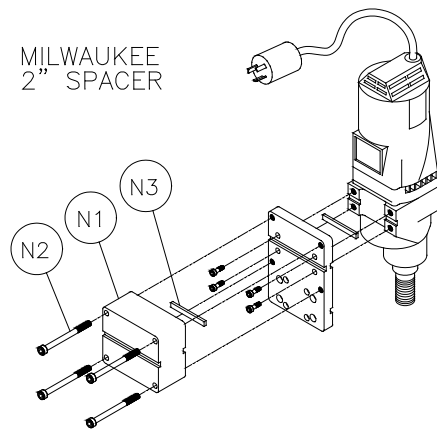

ASSEMBLY "BB"

ASSEMBLY "EB & EC"

MANTA II EXPLODED VIEW (cont...)

ASSEMBLY "F"

ASSEMBLY "GB"

ASSEMBLY "M, MA & MB"

MANTA II PARTS LIST**PARTS LIST:**

Item	Description	Qty	MK p/n
AB	Assembly, M2 Base, 2 ½ Combination	1	n/a
AB1	Base, M2	1	158114
AB2	Screw, ½-13 x 3 ½ Hex Hd. Cap, Full Thread	4	158284
AB3	Level, Circular Bubble	1	157429
AB4	Gasket, Neoprene	3.98'	154543
AB5	Fitting, ¼ MNPT x 3/8 Barb	1	154659
AB6	Wheel 6" x 1 ½ x ½ axle	2	157434
AB7	Screw, 1/2 x 1 3/4 Socket Head Shoulder	2	158390
AB8	Washer, ½ SAE Flat	2	150924
AB9	Washer, 5/16 Split Lock	2	151747
AB10	Foot, Base Support	2	158389
AB11	Screw, 3/8-16 x 2 ¼ Hex Head Cap	2	153529
AB12	Washer, 3/8 SAE Flat	2	150923
AB13	Nut, 3/8-16 Hex Nylok	2	152505
AB14	Label, Manta Serial Tag	1	157730
AB15	Label, Caution, Safety	1	155576
AB16	Label, MK, Adhesive	1	157914
AD	Assembly, M2 Base, Anchor	1	n/a
AD1	Base, M2 Anchor	1	158410
AD2	Screw, ½-13 x 3 ½ Hex Hd. Cap, Full Thread	4	158284
AD3	Label, Manta Serial Tag	1	157730
AD4	Label, Caution, Safety	1	155576
AD5	Label, MK, Adhesive	1	157914
BB	Assembly, Wheel Bracket, Anchor		N/a
BB1	Bracket, Wheel, Anchor	1	158457
BB2	Wheel 6" x 1 ½ x ½ axle	2	157434
BB3	Cap, Push ½" Stainless Steel	2	157435
BB4	Collar, ½ I.D. x 1" O.D. x 7/16	2	157518
BB5	Screw, 5/16 x 1 Hex Hd. Cap	2	151743
BB6	Washer, 5/16 SAE Flat	2	151754
BB7	Washer, 5/16 Split Lock	2	151747
BB8	Label, Manta 1-1/4 x 5 1/8	1	155388
D	Assembly, Carriage 2 ½"	1	n/a
D1	Body, Carriage	1	155757
D2	Shaft, Gear, Short	1	158348
D3	Bearing	2	137711
D4	Plate, Adjustment	3	157317
D5	Slide, Carriage	8	157318
D6	Screw, 6-32 x 1/2 Flat Head Phillips Machine	8	154448
D7	Screw, 6-32 x 3/8 Flat Head Phillips Machine	8	157521
D8	Nut, 6-32 Nylok Hex	8	157519
D9	Knob, Davies ¼-20 x ¾	1	151681
D10	Washer, ¼ SAE Flat	1	151915
D11	Back, Carriage	1	157438
D12	Screw, 1/4-20 X 1 Socket Head Cap	4	151049
D13	Screw, ¼-20 x 5/16 Socket Head Set	6	154226
D14	Handle, Carriage	1	157440
D15	Screw, 1/4-20 X ¾ Pan Head Phillips	2	157523
D16	Label, MK USA	2	154334
D17	Screw, 1/4-20 X 1 ¼ Socket Head Cap	4	159336
E	Assembly, Control Box, Fixed, Dual Switch 120V	1	158428
E1	Box, Control, Fixed	1	158274
E2	Cover, Control Box, Fixed, Dual Switch	1	158276