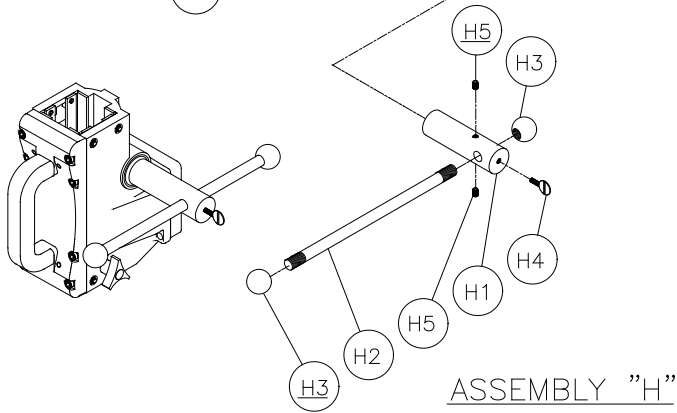

MANTA II EXPLODED VIEW (cont...)

ASSEMBLY "D"

ASSEMBLY "E & EA"