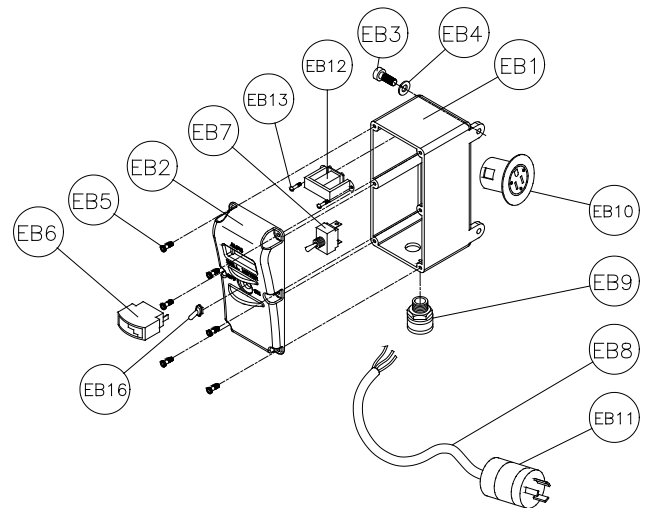

ASSEMBLY "BB"

ASSEMBLY "EB & EC"

MANTA II EXPLODED VIEW (cont...)

ASSEMBLY "F"

ASSEMBLY "GB"

ASSEMBLY "M, MA & MB"

MANTA II PARTS LIST**PARTS LIST:**

Item	Description	Qty	MK p/n
AB	Assembly, M2 Base, 2 ½ Combination	1	n/a
AB1	Base, M2	1	158114
AB2	Screw, ½-13 x 3 ½ Hex Hd. Cap, Full Thread	4	158284
AB3	Level, Circular Bubble	1	157429
AB4	Gasket, Neoprene	3.98'	154543
AB5	Fitting, ¼ MNPT x 3/8 Barb	1	154659
AB6	Wheel 6" x 1 ½ x ½ axle	2	157434
AB7	Screw, 1/2 x 1 3/4 Socket Head Shoulder	2	158390
AB8	Washer, ½ SAE Flat	2	150924
AB9	Washer, 5/16 Split Lock	2	151747
AB10	Foot, Base Support	2	158389
AB11	Screw, 3/8-16 x 2 ¼ Hex Head Cap	2	153529
AB12	Washer, 3/8 SAE Flat	2	150923
AB13	Nut, 3/8-16 Hex Nylok	2	152505
AB14	Label, Manta Serial Tag	1	157730
AB15	Label, Caution, Safety	1	155576
AB16	Label, MK, Adhesive	1	157914
AD	Assembly, M2 Base, Anchor	1	n/a
AD1	Base, M2 Anchor	1	158410
AD2	Screw, ½-13 x 3 ½ Hex Hd. Cap, Full Thread	4	158284
AD3	Label, Manta Serial Tag	1	157730
AD4	Label, Caution, Safety	1	155576
AD5	Label, MK, Adhesive	1	157914
BB	Assembly, Wheel Bracket, Anchor		N/a
BB1	Bracket, Wheel, Anchor	1	158457
BB2	Wheel 6" x 1 ½ x ½ axle	2	157434
BB3	Cap, Push ½" Stainless Steel	2	157435
BB4	Collar, ½ I.D. x 1" O.D. x 7/16	2	157518
BB5	Screw, 5/16 x 1 Hex Hd. Cap	2	151743
BB6	Washer, 5/16 SAE Flat	2	151754
BB7	Washer, 5/16 Split Lock	2	151747
BB8	Label, Manta 1-1/4 x 5 1/8	1	155388
D	Assembly, Carriage 2 ½"	1	n/a
D1	Body, Carriage	1	155757
D2	Shaft, Gear, Short	1	158348
D3	Bearing	2	137711
D4	Plate, Adjustment	3	157317
D5	Slide, Carriage	8	157318
D6	Screw, 6-32 x 1/2 Flat Head Phillips Machine	8	154448
D7	Screw, 6-32 x 3/8 Flat Head Phillips Machine	8	157521
D8	Nut, 6-32 Nylok Hex	8	157519
D9	Knob, Davies ¼-20 x ¾	1	151681
D10	Washer, ¼ SAE Flat	1	151915
D11	Back, Carriage	1	157438
D12	Screw, 1/4-20 X 1 Socket Head Cap	4	151049
D13	Screw, ¼-20 x 5/16 Socket Head Set	6	154226
D14	Handle, Carriage	1	157440
D15	Screw, 1/4-20 X ¾ Pan Head Phillips	2	157523
D16	Label, MK USA	2	154334
D17	Screw, 1/4-20 X 1 ¼ Socket Head Cap	4	159336
E	Assembly, Control Box, Fixed, Dual Switch 120V	1	158428
E1	Box, Control, Fixed	1	158274
E2	Cover, Control Box, Fixed, Dual Switch	1	158276