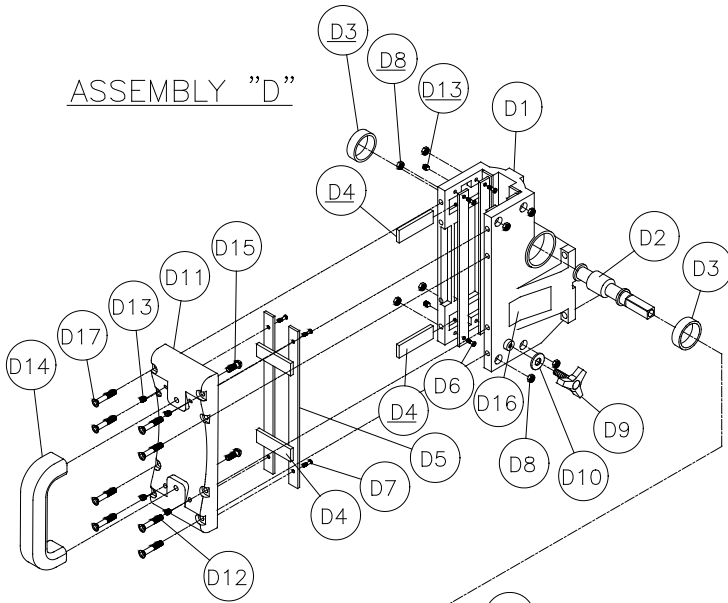

MANTA II EXPLODED VIEW (cont...)

ASSEMBLY "D"