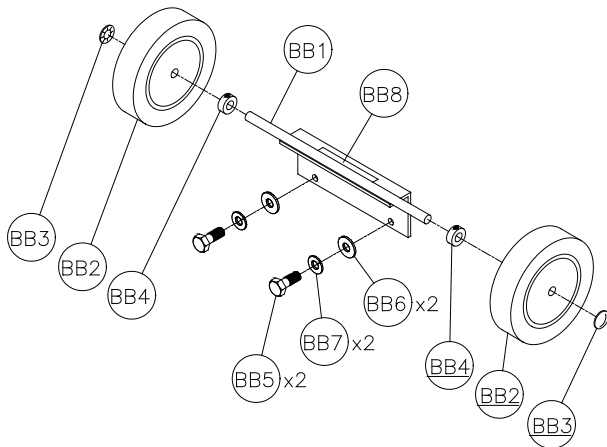

ASSEMBLY "BB"

ASSEMBLY "EB & EC"

MANTA II EXPLODED VIEW (cont...)

ASSEMBLY "F"

ASSEMBLY "GB"

ASSEMBLY "M, MA & MB"

MANTA II PARTS LIST**PARTS LIST:**

Item	Description	Qty	MK p/n
AB	Assembly, M2 Base, 2 ½ Combination	1	n/a
AB1	Base, M2	1	158114
AB2	Screw, ½-13 x 3 ½ Hex Hd. Cap, Full Thread	4	158284
AB3	Level, Circular Bubble	1	157429
AB4	Gasket, Neoprene	3.98'	154543
AB5	Fitting, ¼ MNPT x 3/8 Barb	1	154659
AB6	Wheel 6" x 1 ½ x ½ axle	2	157434
AB7	Screw, 1/2 x 1 3/4 Socket Head Shoulder	2	158390
AB8	Washer, ½ SAE Flat	2	150924
AB9	Washer, 5/16 Split Lock	2	151747
AB10	Foot, Base Support	2	158389
AB11	Screw, 3/8-16 x 2 ¼ Hex Head Cap	2	153529
AB12	Washer, 3/8 SAE Flat	2	150923
AB13	Nut, 3/8-16 Hex Nylok	2	152505
AB14	Label, Manta Serial Tag	1	157730
AB15	Label, Caution, Safety	1	155576
AB16	Label, MK, Adhesive	1	157914
AD	Assembly, M2 Base, Anchor	1	n/a
AD1	Base, M2 Anchor	1	158410
AD2	Screw, ½-13 x 3 ½ Hex Hd. Cap, Full Thread	4	158284
AD3	Label, Manta Serial Tag	1	157730
AD4	Label, Caution, Safety	1	155576
AD5	Label, MK, Adhesive	1	157914
BB	Assembly, Wheel Bracket, Anchor		N/a
BB1	Bracket, Wheel, Anchor	1	158457
BB2	Wheel 6" x 1 ½ x ½ axle	2	157434
BB3	Cap, Push ½" Stainless Steel	2	157435
BB4	Collar, ½ I.D. x 1" O.D. x 7/16	2	157518
BB5	Screw, 5/16 x 1 Hex Hd. Cap	2	151743
BB6	Washer, 5/16 SAE Flat	2	151754
BB7	Washer, 5/16 Split Lock	2	151747
BB8	Label, Manta 1-1/4 x 5 1/8	1	155388
D	Assembly, Carriage 2 ½"	1	n/a
D1	Body, Carriage	1	155757
D2	Shaft, Gear, Short	1	158348
D3	Bearing	2	137711
D4	Plate, Adjustment	3	157317
D5	Slide, Carriage	8	157318
D6	Screw, 6-32 x 1/2 Flat Head Phillips Machine	8	154448
D7	Screw, 6-32 x 3/8 Flat Head Phillips Machine	8	157521
D8	Nut, 6-32 Nylok Hex	8	157519
D9	Knob, Davies ¼-20 x ¾	1	151681
D10	Washer, ¼ SAE Flat	1	151915
D11	Back, Carriage	1	157438
D12	Screw, 1/4-20 X 1 Socket Head Cap	4	151049
D13	Screw, ¼-20 x 5/16 Socket Head Set	6	154226
D14	Handle, Carriage	1	157440
D15	Screw, 1/4-20 X ¾ Pan Head Phillips	2	157523
D16	Label, MK USA	2	154334
D17	Screw, 1/4-20 X 1 ¼ Socket Head Cap	4	159336
E	Assembly, Control Box, Fixed, Dual Switch 120V	1	158428
E1	Box, Control, Fixed	1	158274
E2	Cover, Control Box, Fixed, Dual Switch	1	158276