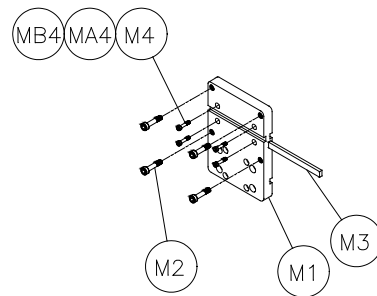

ASSEMBLY "BB"

ASSEMBLY "EB & EC"

MANTA II EXPLODED VIEW (cont...)

ASSEMBLY "F"

ASSEMBLY "GB"

ASSEMBLY "M, MA & MB"

MANTA II PARTS LIST**PARTS LIST:**

Item	Description	Qty	MK p/n
AB	Assembly, M2 Base, 2 ½ Combination	1	n/a
AB1	Base, M2	1	158114
AB2	Screw, ½-13 x 3 ½ Hex Hd. Cap, Full Thread	4	158284
AB3	Level, Circular Bubble	1	157429
AB4	Gasket, Neoprene	3.98'	154543
AB5	Fitting, ¼ MNPT x 3/8 Barb	1	154659
AB6	Wheel 6" x 1 ½ x ½ axle	2	157434
AB7	Screw, 1/2 x 1 3/4 Socket Head Shoulder	2	158390
AB8	Washer, ½ SAE Flat	2	150924
AB9	Washer, 5/16 Split Lock	2	151747
AB10	Foot, Base Support	2	158389
AB11	Screw, 3/8-16 x 2 ¼ Hex Head Cap	2	153529
AB12	Washer, 3/8 SAE Flat	2	150923
AB13	Nut, 3/8-16 Hex Nylok	2	152505
AB14	Label, Manta Serial Tag	1	157730
AB15	Label, Caution, Safety	1	155576
AB16	Label, MK, Adhesive	1	157914
AD	Assembly, M2 Base, Anchor	1	n/a
AD1	Base, M2 Anchor	1	158410
AD2	Screw, ½-13 x 3 ½ Hex Hd. Cap, Full Thread	4	158284
AD3	Label, Manta Serial Tag	1	157730
AD4	Label, Caution, Safety	1	155576
AD5	Label, MK, Adhesive	1	157914
BB	Assembly, Wheel Bracket, Anchor		N/a
BB1	Bracket, Wheel, Anchor	1	158457
BB2	Wheel 6" x 1 ½ x ½ axle	2	157434
BB3	Cap, Push ½" Stainless Steel	2	157435
BB4	Collar, ½ I.D. x 1" O.D. x 7/16	2	157518
BB5	Screw, 5/16 x 1 Hex Hd. Cap	2	151743
BB6	Washer, 5/16 SAE Flat	2	151754
BB7	Washer, 5/16 Split Lock	2	151747
BB8	Label, Manta 1-1/4 x 5 1/8	1	155388
D	Assembly, Carriage 2 ½"	1	n/a
D1	Body, Carriage	1	155757
D2	Shaft, Gear, Short	1	158348
D3	Bearing	2	137711
D4	Plate, Adjustment	3	157317
D5	Slide, Carriage	8	157318
D6	Screw, 6-32 x 1/2 Flat Head Phillips Machine	8	154448
D7	Screw, 6-32 x 3/8 Flat Head Phillips Machine	8	157521
D8	Nut, 6-32 Nylok Hex	8	157519
D9	Knob, Davies ¼-20 x ¾	1	151681
D10	Washer, ¼ SAE Flat	1	151915
D11	Back, Carriage	1	157438
D12	Screw, 1/4-20 X 1 Socket Head Cap	4	151049
D13	Screw, ¼-20 x 5/16 Socket Head Set	6	154226
D14	Handle, Carriage	1	157440
D15	Screw, 1/4-20 X ¾ Pan Head Phillips	2	157523
D16	Label, MK USA	2	154334
D17	Screw, 1/4-20 X 1 ¼ Socket Head Cap	4	159336
E	Assembly, Control Box, Fixed, Dual Switch 120V	1	158428
E1	Box, Control, Fixed	1	158274
E2	Cover, Control Box, Fixed, Dual Switch	1	158276