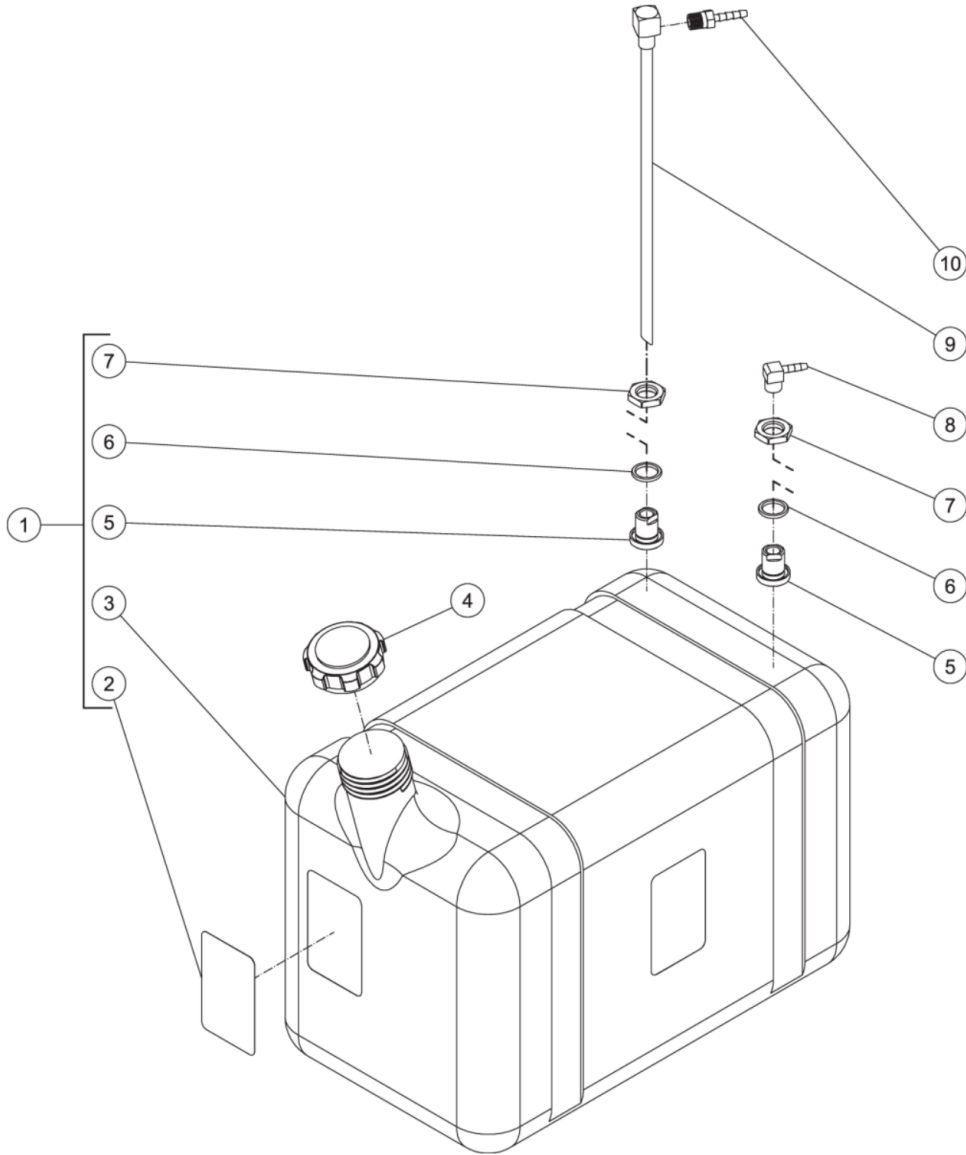

HHM-3506-0E10 / HHM-3506-0E10 (sn:0-99999999)

FUEL TANK ASSEMBLY

Id	Item #	Description	Quantity	Rev	Comments
1	850-0307	FUEL TANK ASSEMBLY (INC. 2-3, 5-7)	1		
2	N/A	DECAL-CAUTION RISK OF FIRE (SEE 71-0120)	1		
3	N/A	FUEL TANK	1		
4	12-0033	FUEL CAP	1		
5	23-0408	BULKHEAD FITTING	2		
6	25-0427	O-RING	2