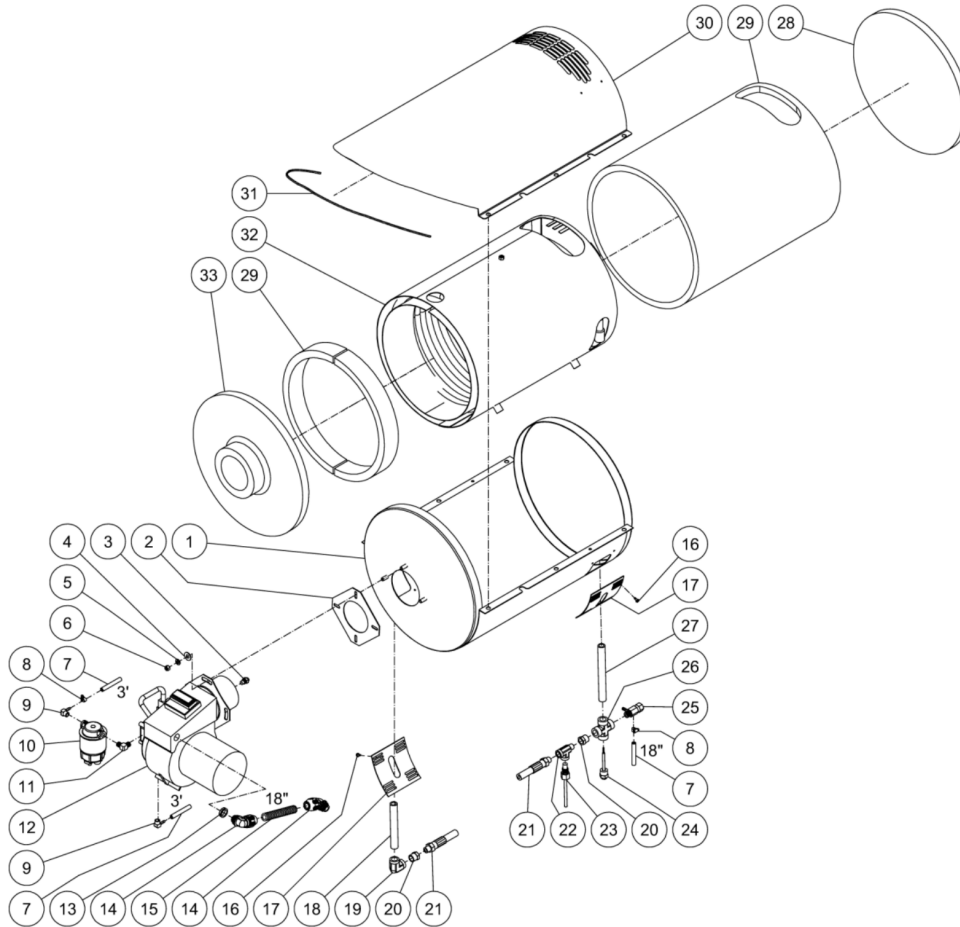

HHM-3506-0E10 / HHM-3506-0E10 (sn:0-99999999)

ELECTRICAL BOX

Id	Item #	Description	Quantity	Rev	Comments
1	5-0337A18	CHASSIS	1		
2	27-8807	BOLT	1		
3	28-1009	STAR WASHER	3		
4	30-6001	NUT	3		
5	27-8835	SCREW	2		
6	32-0962	ADJUSTABLE THERMOSTAT	1		
7	32-0669	ROCKER SWITCH	1		
8	32-0108	ELECTRICAL LOCKNUT	2		
9	28-0051	WASHER	2		
10	32-0437	STRAIN RELIEF	2		
11	32-0268	ELECTRIC CORD W/ GFCI	1		
12	27-1200	BOLT	3		
13	20-1343A18	ELECTRIC BOX	1		
14	41-0184	PLASTIC ZIPLOCK BAG	1		
15	26-0240	GASKET	1		
16	N/A	DECAL - TERMINAL STRIP #01-22 (SEE 71-0050)	1		
17	32-0436	TERMINAL STRIP	1		

Id	Item #	Description	Quantity	Rev	Comments
18	39-0014	PLUG	1		
19	33-0001	GROMMET	1		

HHM-3506-0E10 / HHM-3506-0E10 (sn:0-99999999)

HEAT EXCHANGER

Id	Item #	Description	Quantity	Rev	Comments
1	20-0527A18	BOTTOM WRAP	1		
2	44-0108	GASKET	1		
3	18-0090	FUEL NOZZLE	1		
4	28-0023	WASHER	3		
5	29-0008	LOCKWASHER	3		
6	30-0006	NUT	3		
7	15-0008	FUEL HOSE *(EIGHT FEET REQUIRED)	3		
8	42-0004	CLAMP WORM	2		
9	23-0054	ELBOW	2		
10	19-0070	FUEL FILTER / WATER SEPERATOR	1		