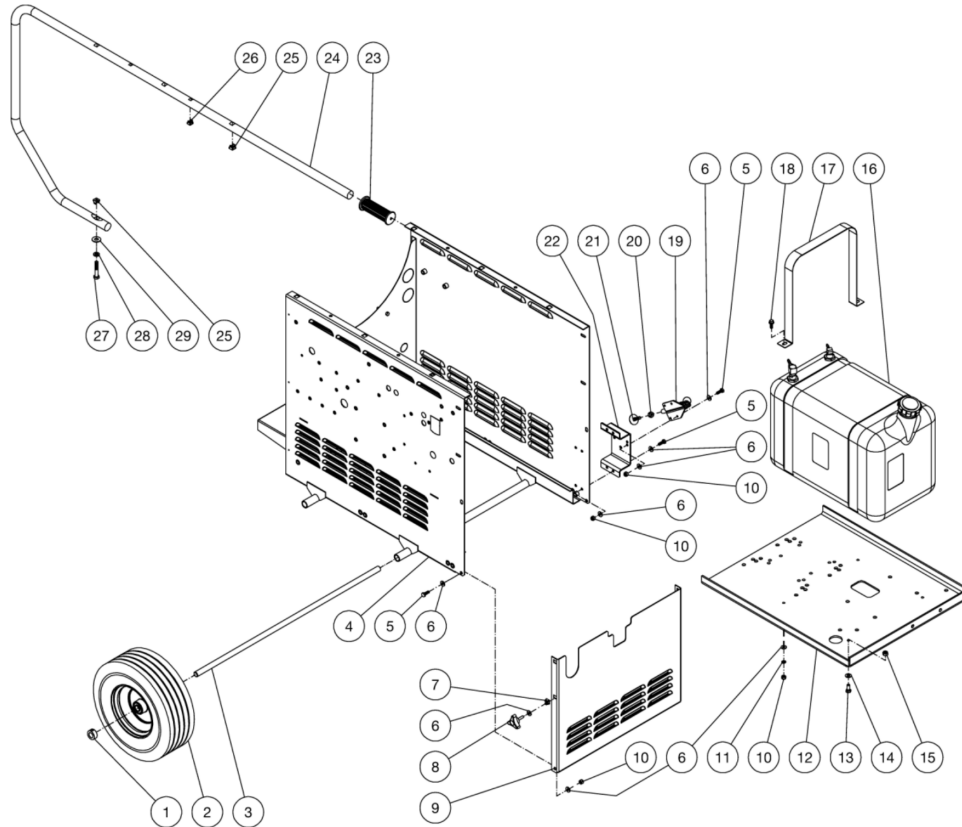

HHM-3506-0E10 / HHM-3506-0E10 (sn:0-99999999)

FRAME ASSEMBLY

Id	Item #	Description	Quantity	Rev	Comments
1	N/A	HHM CHASSIS ASSY	1		
2	15-0194	HIGH PRESSURE HOSE	2		
3	24-0010	NIPPLE	1		
4	22-0348	FLOW SWITCH	1		
5	17-0005	QUICK CONNECT	1		
6	24-0274	FITTING	2		
7	17-0007	QUICK CONNECT SOCKET	1		
8	N/A	HHM E-BOX ASSY	1		

HHM-3506-0E10 / HHM-3506-0E10 (sn:0-99999999)

CHASSIS ASSEMBLY

Id	Item #	Description	Quantity	Rev	Comments
1	33-0351	COLLAR	4		
2	14-0127	WHEEL	4		
3	20-0524	AXLE	2		
4	5-0337A18	CHASSIS	1		
5	27-0015	BOLT	10		
6	28-0002	WASHER	26		
7	30-6026	CLIP NUT	2		
8	7-0168	KNOB	2		
9	20-0525A18	ACCESS DOOR	1		
10	30-0155	LOCKNUT	14		
11	29-0006	LOCKWASHER	4		
12	5-0152A18	MOTOR PUMP BASEPLATE	1		