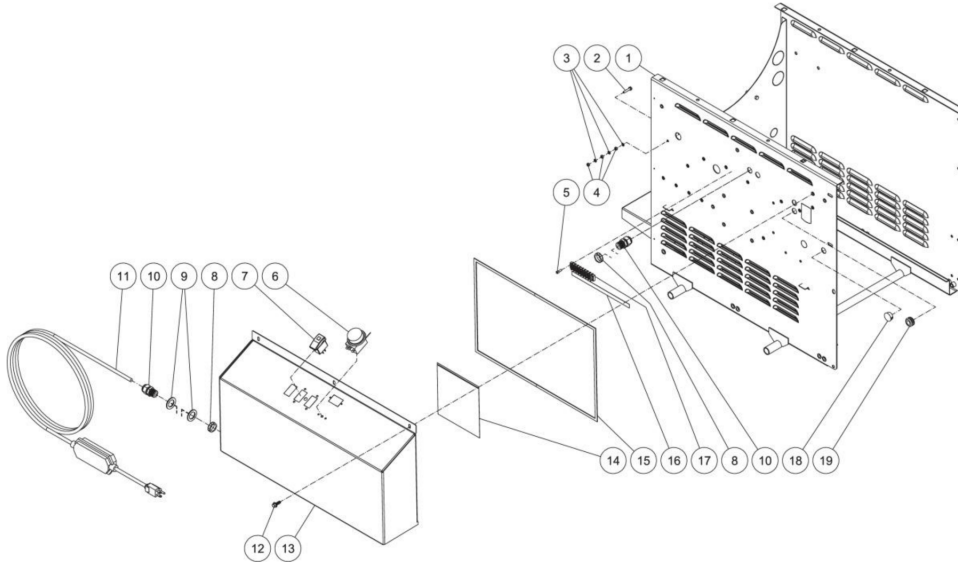

HHM-3506-0E10 / HHM-3506-0E10 (sn:0-99999999)

ELECTRICAL BOX

Id	Item #	Description	Quantity	Rev	Comments
1	5-0337A18	CHASSIS	1		
2	27-8807	BOLT	1		
3	28-1009	STAR WASHER	3		
4	30-6001	NUT	3		
5	27-8835	SCREW	2		
6	32-0962	ADJUSTABLE THERMOSTAT	1		
7	32-0669	ROCKER SWITCH	1		
8	32-0108	ELECTRICAL LOCKNUT	2		
9	28-0051	WASHER	2		
10	32-0437	STRAIN RELIEF	2		
11	32-0268	ELECTRIC CORD W/ GFCI	1		
12	27-1200	BOLT	3		
13	20-1343A18	ELECTRIC BOX	1		
14	41-0184	PLASTIC ZIPLOCK BAG	1		
15	26-0240	GASKET	1		
16	N/A	DECAL - TERMINAL STRIP #01-22 (SEE 71-0050)	1		
17	32-0436	TERMINAL STRIP	1