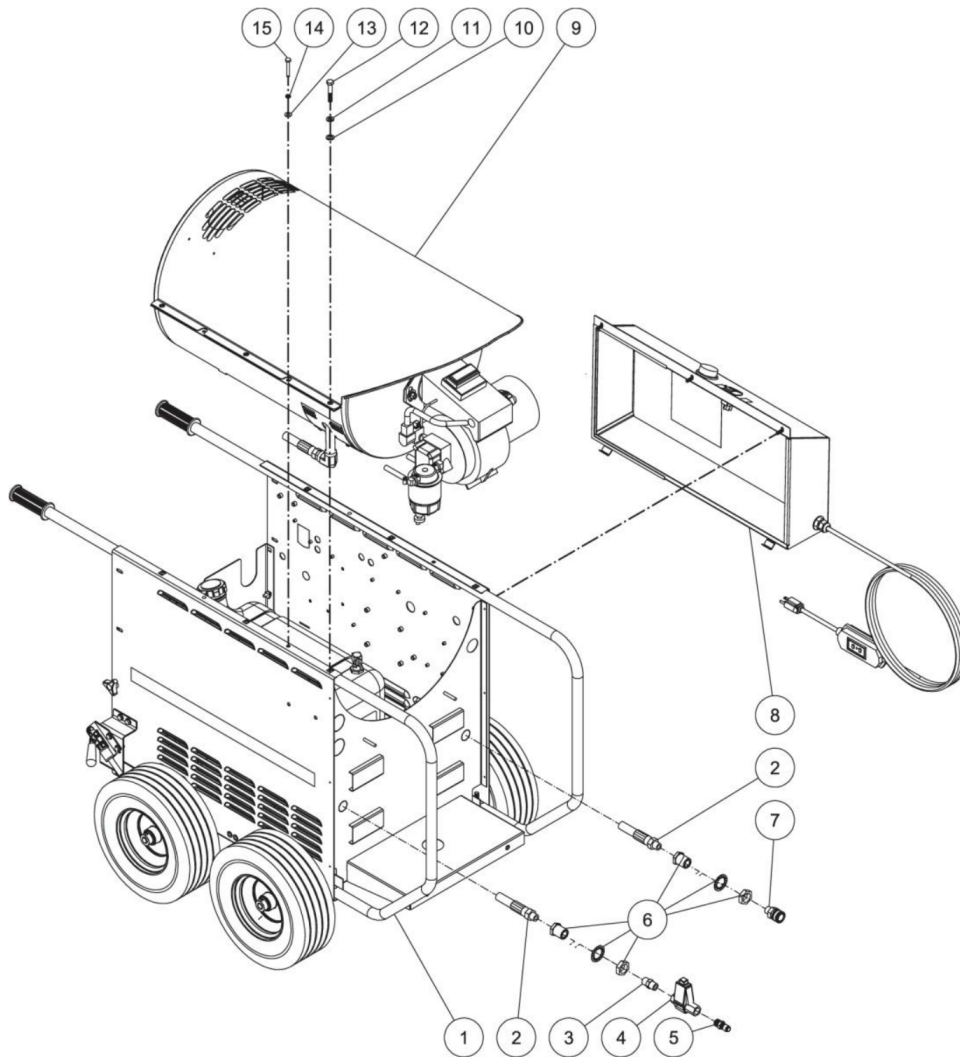

HHM-3506-0E10 / HHM-3506-0E10 (sn:0-99999999)

FRAME ASSEMBLY

Id	Item #	Description	Quantity	Rev	Comments
1	N/A	HHM CHASSIS ASSY	1		
2	15-0194	HIGH PRESSURE HOSE	2		
3	24-0010	NIPPLE	1		
4	22-0348	FLOW SWITCH	1		
5	17-0005	QUICK CONNECT	1		
6	24-0274	FITTING	2		
7	17-0007	QUICK CONNECT SOCKET	1		
8	N/A	HHM E-BOX ASSY	1		

HHM-3506-0E10 / HHM-3506-0E10 (sn:0-99999999)

CHASSIS ASSEMBLY

Id	Item #	Description	Quantity	Rev	Comments
1	33-0351	COLLAR	4		
2	14-0127	WHEEL	4		
3	20-0524	AXLE	2		
4	5-0337A18	CHASSIS	1		
5	27-0015	BOLT	10		
6	28-0002	WASHER	26		
7	30-6026	CLIP NUT	2		
8	7-0168	KNOB	2		
9	20-0525A18	ACCESS DOOR	1		
10	30-0155	LOCKNUT	14		
11	29-0006	LOCKWASHER	4		
12	5-0152A18	MOTOR PUMP BASEPLATE	1		