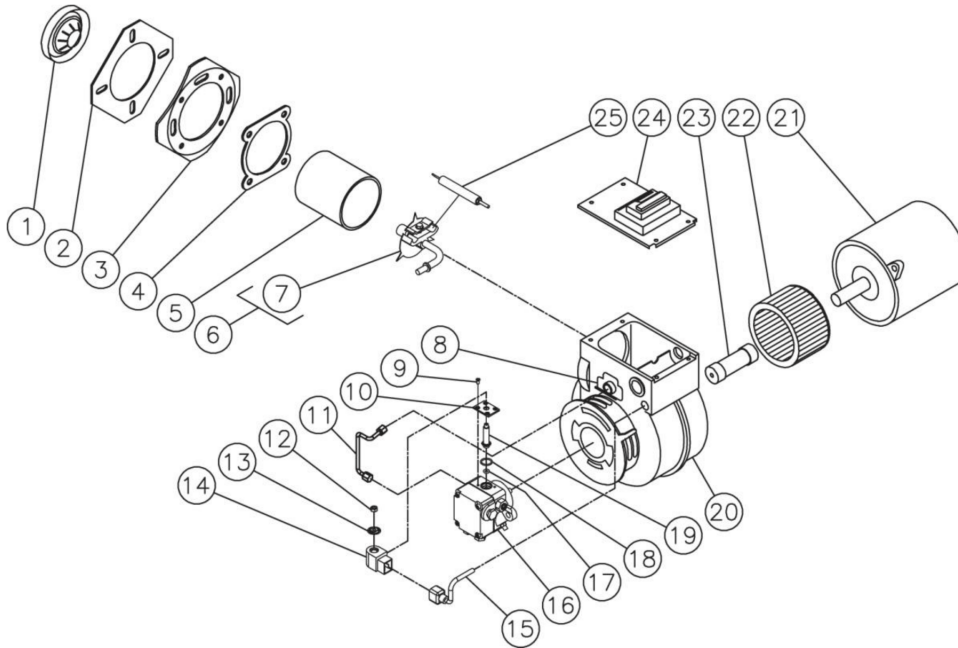

Id	Item #	Description	Quantity	Rev	Comments
18	39-0014	PLUG	1		
19	33-0001	GROMMET	1		

HHM-3506-0E10 / HHM-3506-0E10 (sn:0-99999999)

HEAT EXCHANGER

Id	Item #	Description	Quantity	Rev	Comments
1	20-0527A18	BOTTOM WRAP	1		
2	44-0108	GASKET	1		
3	18-0090	FUEL NOZZLE	1		
4	28-0023	WASHER	3		
5	29-0008	LOCKWASHER	3		
6	30-0006	NUT	3		
7	15-0008	FUEL HOSE *(EIGHT FEET REQUIRED)	3		
8	42-0004	CLAMP WORM	2		
9	23-0054	ELBOW	2		
10	19-0070	FUEL FILTER / WATER SEPERATOR	1		

Id	Item #	Description	Quantity	Rev	Comments
11	23-0130	ELBOW	1		
12	4-0017	BURNER	1		
13	32-0108	ELECTRICAL LOCKNUT	1		
14	32-0254	CONDUIT ELBOW	2		
15	32-0253	CONDUIT FLEX 1/2" BLACK *(TWO FEET REQUIRED)	1		
16	27-3062	BOLT	8		
17	20-0537A18	PATCH PLATE	2		
18	24-0254	PIPE NIPPLE	1		
19	24-0078	ELBOW	1		
20	23-0016	REDUCER BUSHING	2		
21	15-0194	HIGH PRESSURE HOSE	2		
22	23-0058	STREET TEE	1		
23	32-0798	HI LIMIT SWITCH	1		
24	32-0962	ADJUSTABLE THERMOSTAT	1		
25	22-0309	SAFETY RELIEF VALVE	1		
26	24-0241	CROSS	1		
27	24-0255	PIPE NIPPLE	1		
28	33-0346	INSULATION DISC	1		
29	850-0279	INSULATION BLANKET	1		
30	21-0129	TOP WRAP	1		
31	33-0020	EDGING *(THREE FEET REQUIRED)	1		
32	66-0014	COIL	1		
33	33-0345	INSULATION DRUM HEAD	1		

*MUST ORDER IN ONE FOOT LENGTHS

· HHM-3506-0E10 / HHM-3506-0E10 (sn:0-99999999)

BURNER ASSEMBLY

Id	Item #	Description	Quantity	Rev	Comments
1	44-0011	BURNER HEAD	1		
2	44-0108	MOUNTING GASKET	1		
3	44-0109	FLANGE	1		
4	26-0138	GASKET	1		
5	44-0110	AIR TUBE	1		
6	44-0113	NOZZLE LINE ASSEMBLY	1		
7	44-0114	ELECTRODE KIT	1		
8	44-0031	ESCUTCHEON PLATE	1		
9	SEE KIT	SCREW (SEE 70-0746)	1		
10	46-1004	BASE PLATE (SEE 70-0746)	1		
11	44-0026	FUEL LINE	1		
12	46-1016	PISTON NUT (SEE 70-0746)	1		
13	SEE KIT	SPRING WASHER (SEE 70-0746)	1		
14	46-1020	FUEL SOLENOID	1		
15	44-0122	CORD SET	1		
16	3-0236	FUEL PUMP	1		