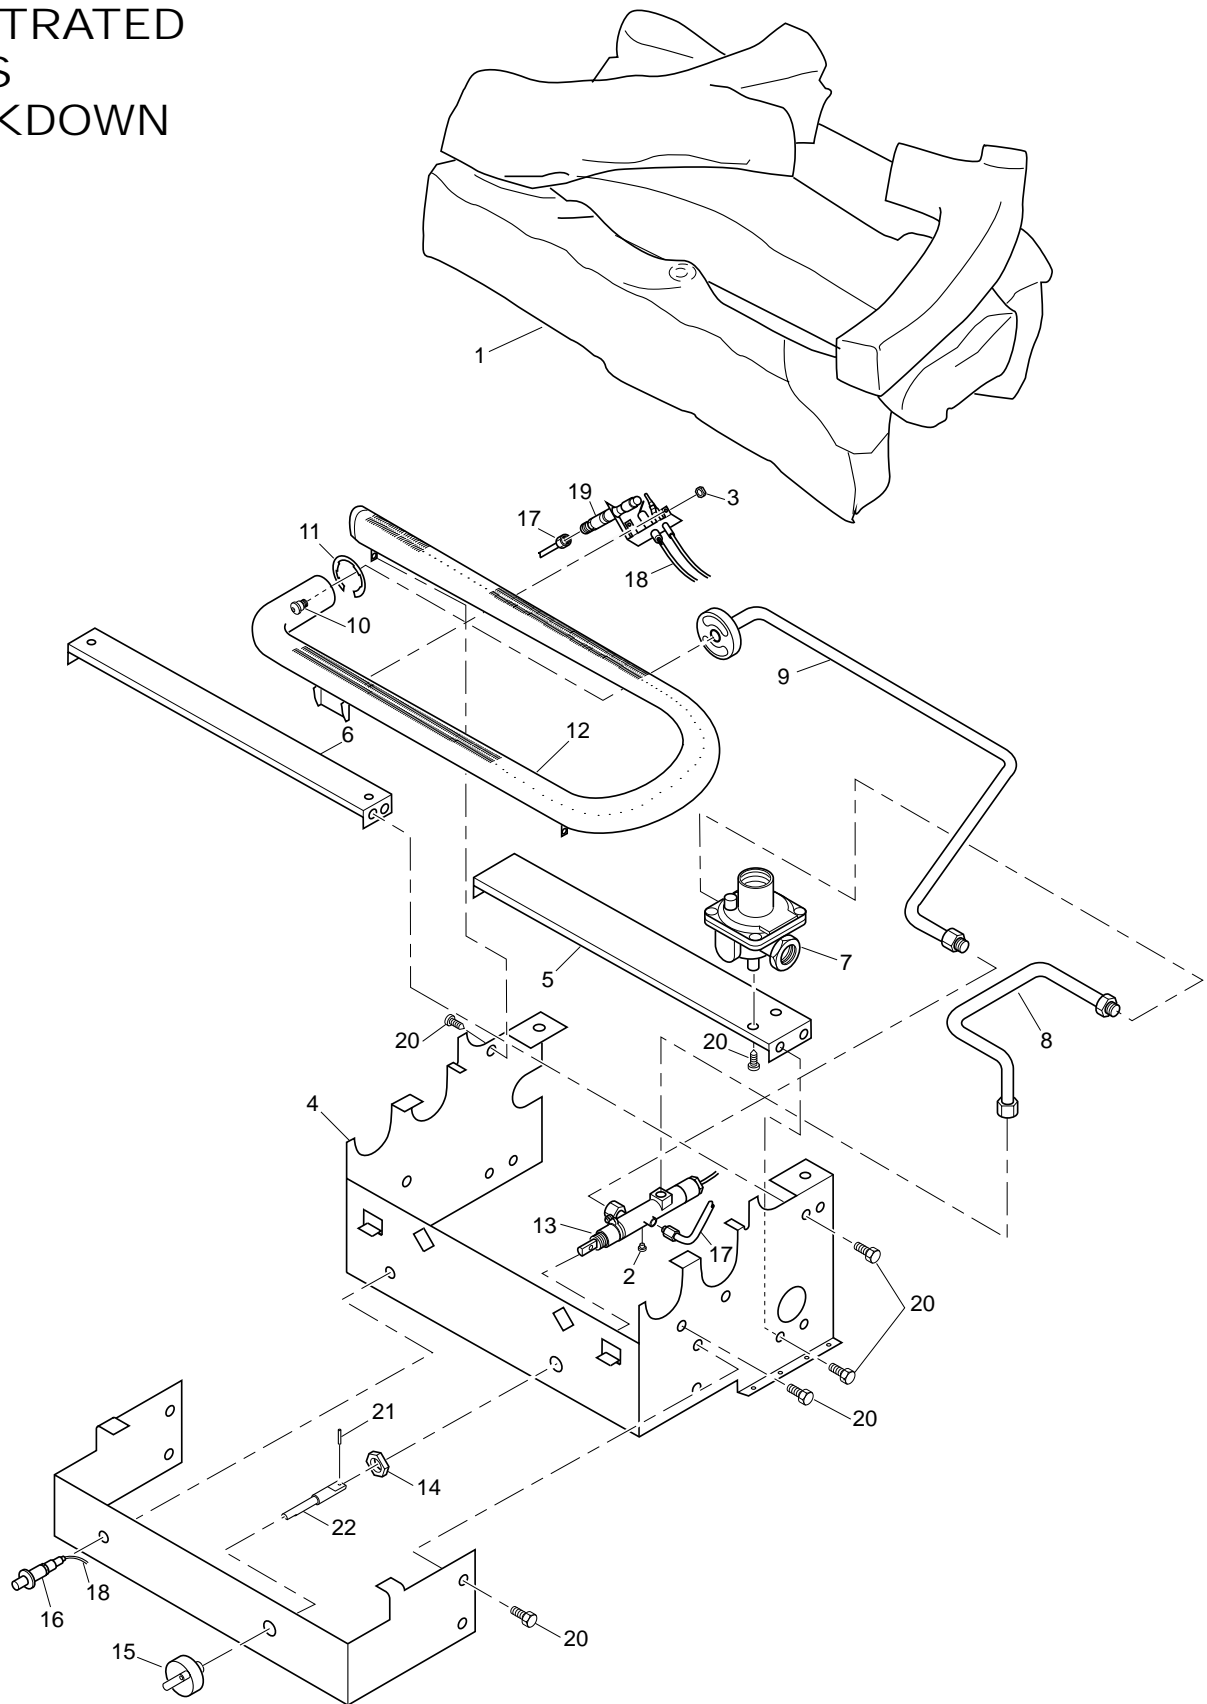

SUN VALLEY STOVE COMPANY

VENT-FREE NATURAL GAS STOVE HEATER

ILLUSTRATED
PARTS
BREAKDOWN

MSVFBN

OWNER'S MANUAL

PARTS LIST

This list contains replaceable parts used in your heater. When ordering parts, follow the instructions listed under *Replacement Parts* on page 22 of this manual.

MSVFBN

KEY NO.	PART NO.	DESCRIPTION	QTY.
1	104026-01	Stove Log	1
2	098276-01	Hex Head Plug, 1/8" NPT	1
3	098249-01	Nut, M5	2
4	102776-05CK	Painted Base Assembly	1
5	102844-02	Lower Bracket	1
6	102966-02	Upper Bracket	1
7	098867-14	Gas Regulator	1
8	102798-01	Inlet Tube	1
9	102779-03	Outlet Burner Tube	1
10	099056-26	Burner Orifice Injector	1
11	102843-01	Burner Clip	1
12	102980-01	Burner	1
13	102568-07	Control Valve	1
14	098508-01	Valve Retainer Nut	1
15	099393-03	Control Knob	1
16	102445-01	Piezo Ignitor	1
17	099387-08	Pilot Tube	1
18	098271-07	Ignitor Cable	1
19	104285-01	ODS Pilot (NG)	1
20	M11084-38	Screw, Hex Head (#8-18 x .38)	15
21	098325-01	Roll Pin	1
22	098462-04	Control Rod Assembly	1
23	104055-01CK	Extension Base	1
PARTS AVAILABLE — NOT SHOWN			
	100563-01	Warning Plate	1
	101055-02	Lighting Instructions Plate	1
	100565-01	Warning Plate Fastener	1
	101449-06	Control Position Decal	1
	101137-04	Hardware Kit	1