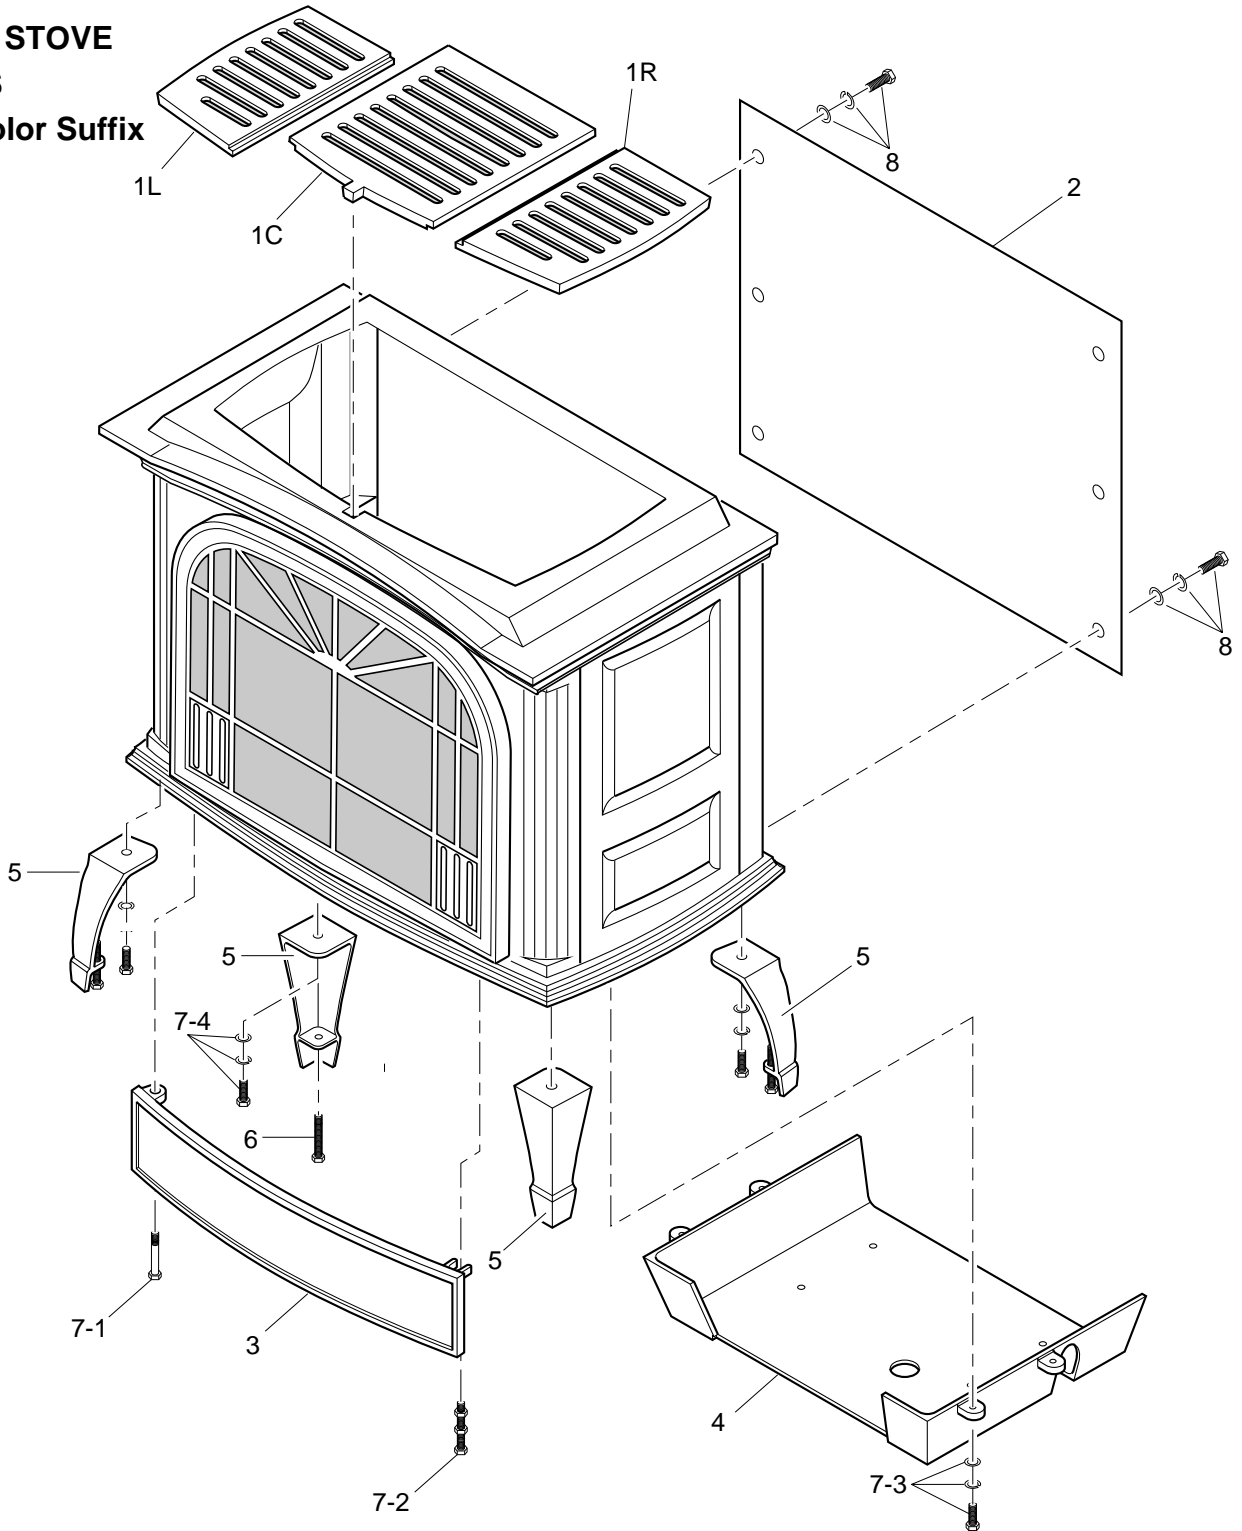

OWNER'S MANUAL

PARTS LIST

This list contains replaceable parts used in your heater. When ordering parts, follow the instructions listed under *Replacement Parts* on page 22 of this manual.

MSVFBN

KEY NO.	PART NO.	DESCRIPTION	QTY.
1	104026-01	Stove Log	1
2	098276-01	Hex Head Plug, 1/8" NPT	1
3	098249-01	Nut, M5	2
4	102776-05CK	Painted Base Assembly	1
5	102844-02	Lower Bracket	1
6	102966-02	Upper Bracket	1
7	098867-14	Gas Regulator	1
8	102798-01	Inlet Tube	1
9	102779-03	Outlet Burner Tube	1
10	099056-26	Burner Orifice Injector	1
11	102843-01	Burner Clip	1
12	102980-01	Burner	1
13	102568-07	Control Valve	1
14	098508-01	Valve Retainer Nut	1
15	099393-03	Control Knob	1
16	102445-01	Piezo Ignitor	1
17	099387-08	Pilot Tube	1
18	098271-07	Ignitor Cable	1
19	104285-01	ODS Pilot (NG)	1
20	M11084-38	Screw, Hex Head (#8-18 x .38)	15
21	098325-01	Roll Pin	1
22	098462-04	Control Rod Assembly	1
23	104055-01CK	Extension Base	1
PARTS AVAILABLE — NOT SHOWN			
	100563-01	Warning Plate	1
	101055-02	Lighting Instructions Plate	1
	100565-01	Warning Plate Fastener	1
	101449-06	Control Position Decal	1
	101137-04	Hardware Kit	1

SUN VALLEY STOVE COMPANY VENT-FREE NATURAL GAS STOVE HEATER

ILLUSTRATED PARTS BREAKDOWN

SUN VALLEY STOVE MC(*) SERIES

(*Indicates Color Suffix
Designation)