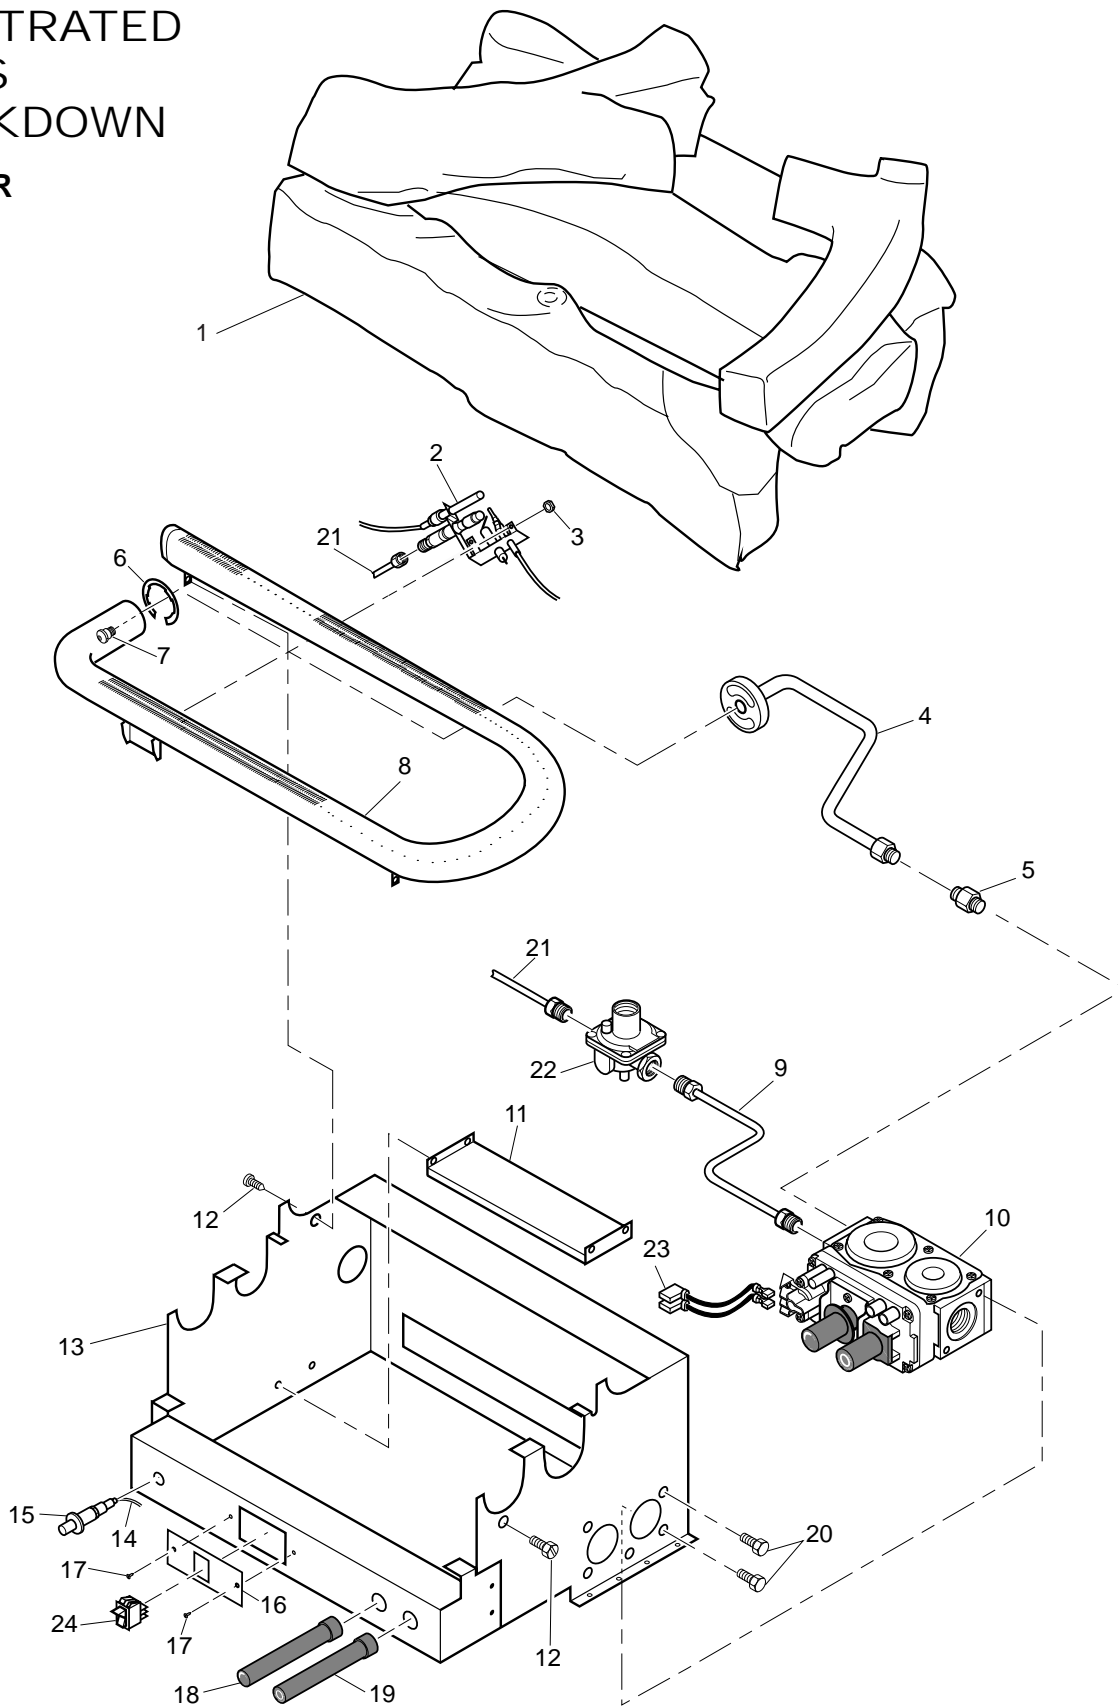

SUN VALLEY STOVE COMPANY VENT-FREE NATURAL GAS STOVE HEATER

ILLUSTRATED
PARTS
BREAKDOWN

MSVFBNR

OWNER'S MANUAL

PARTS LIST

This list contains replaceable parts used in your heater. When ordering parts, follow the instructions listed under *Replacement Parts* on page 22 of this manual.

MSVFBNR

KEY NO.	PART NUMBER	DESCRIPTION	QTY.
1	104026-01	Stove Log	1
2	103779-01	ODS Pilot (NG)	1
3	098249-01	ODS Nut	2
4	104423-01	Burner Outlet Tube	1
5	098264-02	Male Connector	1
6	102843-01	Burner Clip	1
7	099056-26	Burner Orifice Injector	1
8	102980-01	Burner	1
9	099387-15	Pilot Tube (Valve to regulator)	1
10	103781-01	Gas Control Valve	1
11	103345-02	Lower Bracket	1
12	M11084-38	Screw, #8 x .38	7
13	104383-02CK	Painted Base Assy	1
14	098271-07	Ignitor Cable	1
15	102445-01	Piezo Ignitor	1
16	103587-02CK	Plate, Switch	1
17	098304-01	Screw	2
18	103784-04	Flame Adjustment Knob	1
19	103784-03	Off-Pilot-On Knob	1
20	M12461-26	Screw, Hex Slit Wsr 10-32 x .38	4
21	100609-01	Pilot Tube (Regulator to Pilot)	1
22	099918-02	Pilot Regulator	1
23	103284-02	Wiring Harness	1
24	099998-01	Switch	1
PARTS AVAILABLE — NOT SHOWN			
	100563-01	Warning Plate	1
	103877-01	Lighting Instructions Plate	1
	100565-01	Warning Plate Fastener	1
	101137-04	Hardware Kit	1