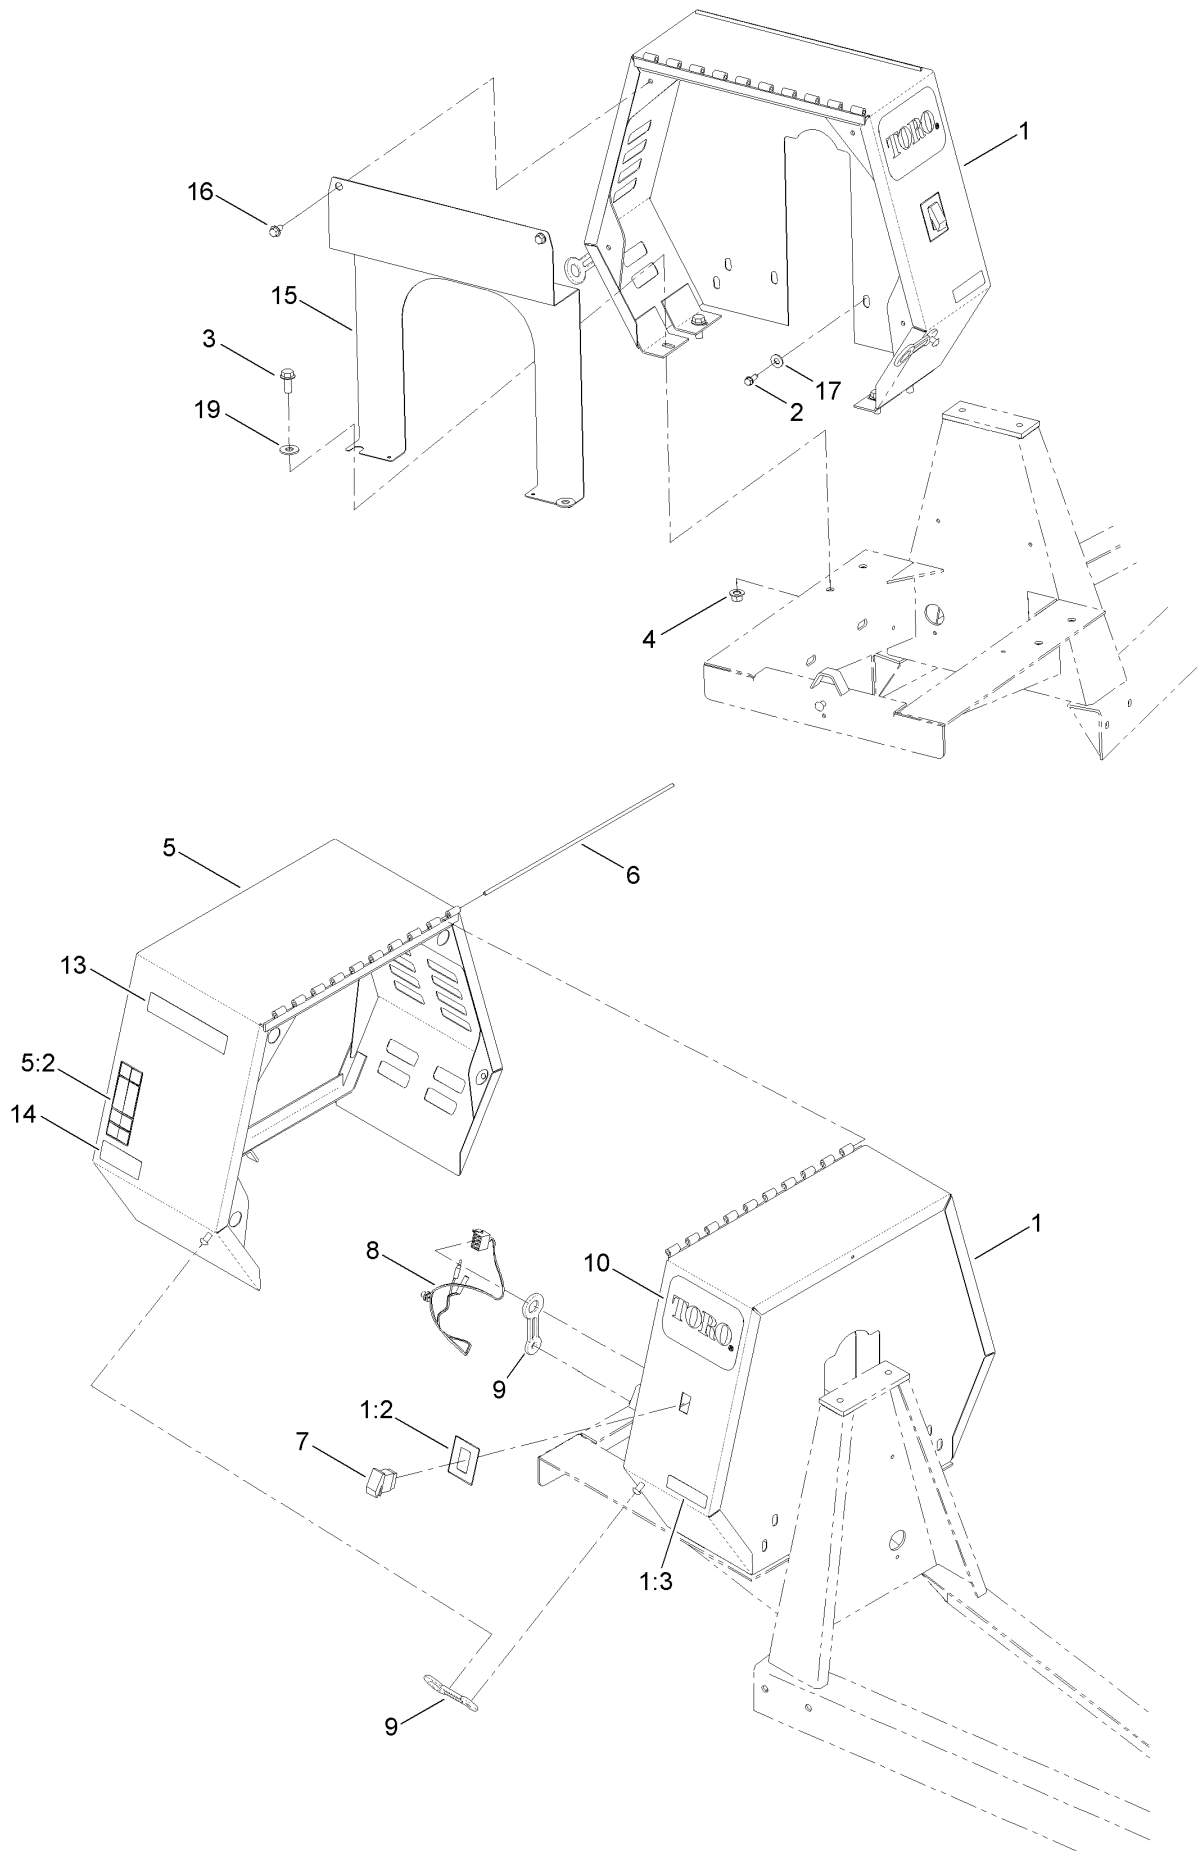

Cowl Assembly

Cowl Assembly (continued)

<i>Ref.</i>	<i>Part Number</i>	<i>Qty.</i>	<i>Description</i>	<i>Ref.</i>	<i>Part Number</i>	<i>Qty.</i>	<i>Description</i>
1	127-2811	1	Stationary Cowl ASM	8	125-4877	1	Harness-Wire, Mixer
1:2	125-4940	1	Decal-Engine Stop	9	ST47182	3	Latch-Rubber
1:3	117-2718	1	Decal-Arrester, Spark	10	67-7320	2	Decal
2	701243	2	Screw-HWHTF	13	125-4936	2	Decal
3	3234-38	4	Screw-HHF	14	125-4942	1	Decal
4	99-5107	4	Nut-Lock	15	125-8218-03	1	Plate-Engine
5	127-1685	1	Movable Cowl ASM	16	110-9380	2	Screw-HWH
5:2	125-4939	1	Decal-Warning	17	3256-4	2	Washer-Flat
6	ST44368	1	Pin	19	3256-6	2	Washer-Flat
7	95-8999	1	Switch