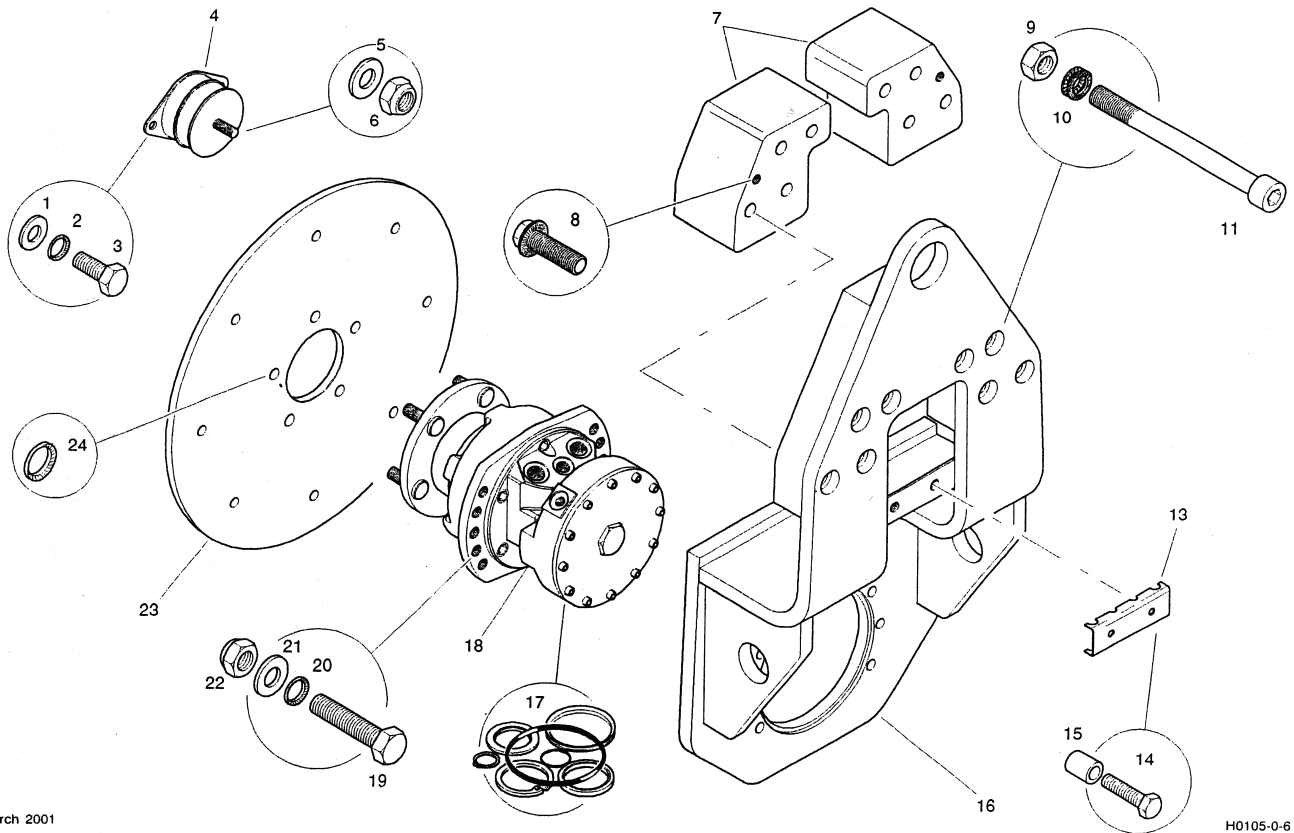

4. PARTS LIST

4.3 Drums

ITEM	PART NO.	DESCRIPTION	QUANTITY
1	62809	Screw	6
2	62808	Retainer	2
3	62807	Bearing	4
4	62810	Spacer	4
6	63861	Bearing	4
7	62800	Retainer	4
8	62802	Seal	4
9	70597	Capscrew	1
10	62803	Retainer	4
11	70113	Bolt	24
12	70428	Lock Washer	24
13	62553	Seal	2
14	62806	Housing	2
15	62801	Circlip	4
16	62820	Coupling	2
17	62556	Key	2
19	62805	Vibrator Shaft	2
20	62819	Capscrew	2
21	62296	Housing	2
22	62796	Retainer	2
24	62804	Drum	2
25	63862	Grease	1

4. PARTS LIST

4.4 Vibrator Leg

March 2001

H0105-0-4

4. PARTS LIST

4.4 Vibrator Leg

ITEM	PART NO.	DESCRIPTION	QUANTITY
1	62500	Setscrew	4
2	63863	Spacer	4
3	63864	Hose Clamp	2
5	63865	Support Leg	2
6	63866	Extension Block	4
7	63867	Capscrew	16
9	63868	Nord-Lock Washer	32
10	63869	Nut	16
11	62521	Bolt	4
12	70638	Setscrew	4
13	62545	Washer	4
14	62816	Plate	2
15	62821	Seal	2
16	70431	A.V. Mount	16
17	70604	Washer	32
18	70117	Nut	32
19	70754	Washer	8
20	70704	Capscrew	8
21	62818	Spacer	2
22	62817	Coupling	2
23	62814	Kit	2
24	62815	Hydraulic Motor	2

4. PARTS LIST

4.5 Drive Leg

March 2001

H0105-0-6

4. PARTS LIST

4.5 Drive Leg

ITEM	PART NO.	DESCRIPTION	QUANTITY
1	70604	Washer	32
2	62545	Washer	32
3	70748	Setscrew	32
4	62544	A. V. Mount	16
5	62600	Washer	16
6	70684	Nut	16
7	63866	Extension Block	4
8	62521	Bolt	4
9	63869	Nut	16
10	63868	Nord-Lock Washer	32
11	63867	Capscrew	16
13	63870	Hose Clamp	2
14	62500	Setscrew	4
15	63863	Spacer	4
16	63871	Support Leg	2
17	62825	Kit	2
18	62826	Hydraulic Motor	2
19	62824	Setscrew	12
20	70752	Washer	12
21	70690	Washer	12
22	70684	Nut	12
23	62827	Plate	2
24	62822	Washer	10