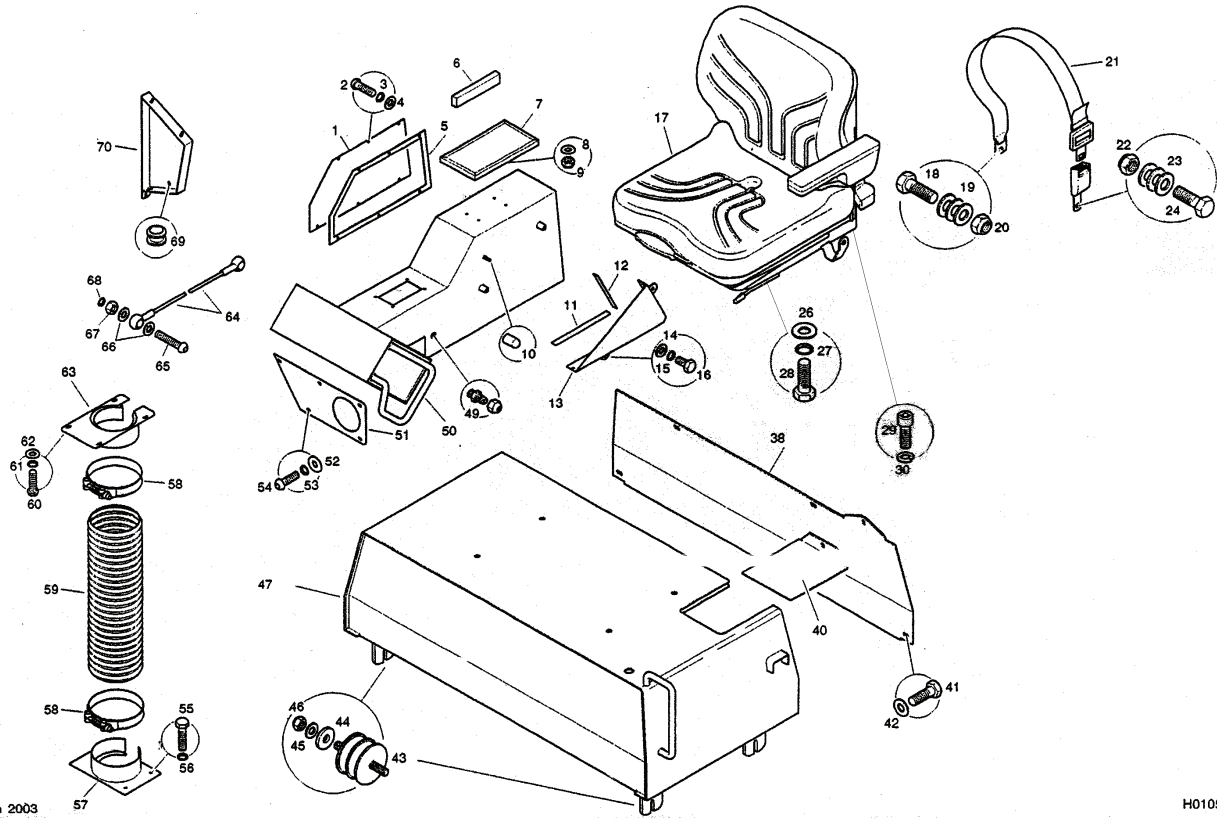

4. PARTS LIST

4.10 Seat Support

March 2003

H0105-0-20

4. PARTS LIST

4.10 Seat Support

ITEM	PART NO.	DESCRIPTION	QUANTITY
1	62885	Cover	1
2	62510	Setscrew	6
3	70784	Schnoor Washer	6
4	70301	Washer	6
5	62886	Gasket	1
6	63900	Foam Seal	1
7	62514	Armrest	1
8	70301	Washer	4
9	70620	Nut	4
10	63901	Cap	1
11	63902	Sealing Strip	1
12	63902	Sealing Strip	1
13	62889	Vandal Cover Holder	1
14	70301	Washer	2
15	70784	Schnoor Washer	2
16	70183	Setscrew	2
17	62515	Seat	1
18	70159	Setscrew	1
19	70309	Washer	3
20	70117	Nut	1
21	62516	Seat Belt Kit	1
22	70117	Nut	1
23	70604	Washer	3
24	70159	Setscrew	1
26	70309	Washer	4
27	62545	Schnoor Washer	4
28	70159	Setscrew	4
29	70645	Capscrew	4
30	70116	Spring Washer	4
38	63903	Rear Panel	1
40	62894	Cover	1
41	70125	Setscrew	1
42	70122	Washer	4
43	70431	A.V. Mount	4
44	70182	Washer	4
45	70309	Washer	4
46	70117	Nut	4
47	63904	Seat Support	1
49	63905	Cable Gland	1
50	63906	Arm	1
51	62896	Cover	1
52	63907	Washer	5