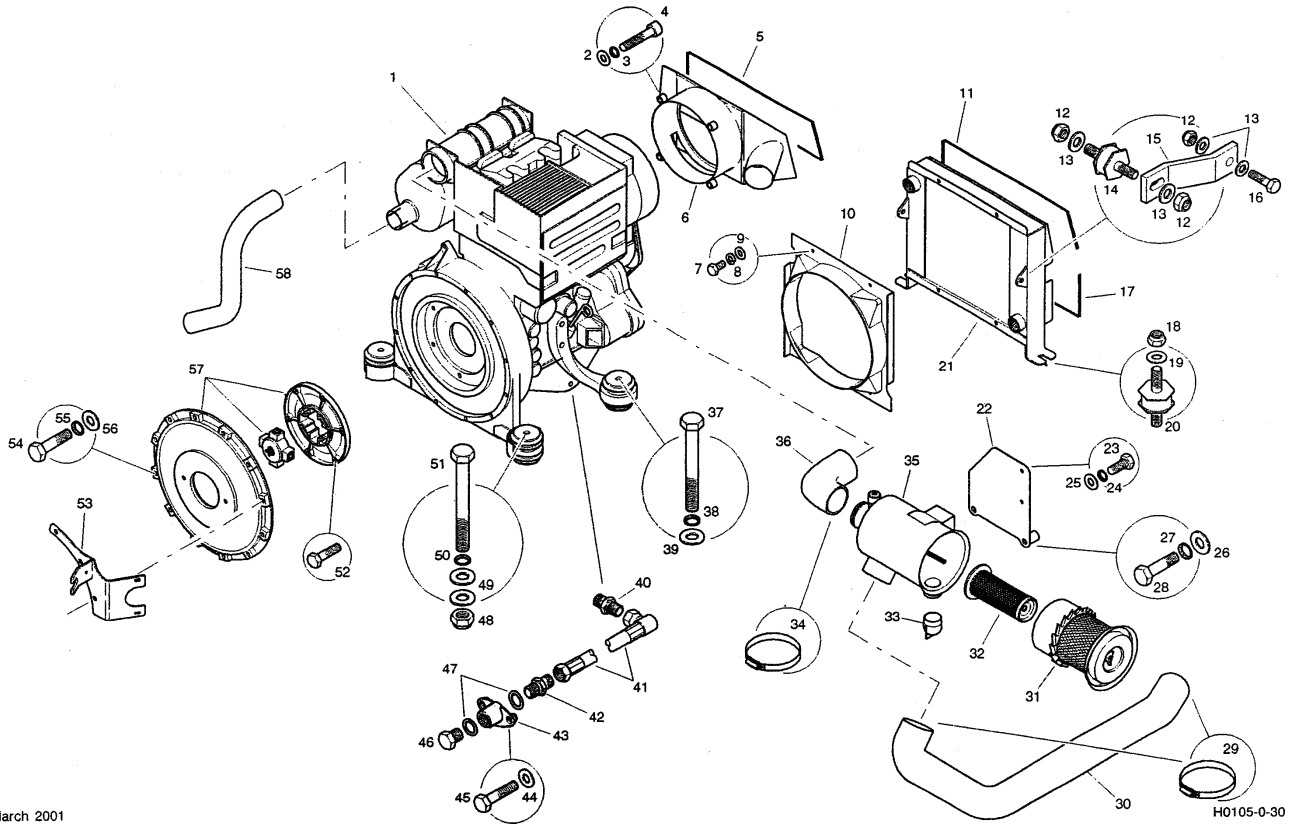

4. PARTS LIST

4.14 Engine

March 2001

H0105-0-30

4. PARTS LIST

4.14 Engine

ITEM	PART NO.	DESCRIPTION	QUANTITY
1	63927	Engine	1
2	62489	Washer	4
3	70754	Washer	4
4	70727	Capscrew	4
5	63928	Edge Protection	0
6	63929	Air Duct	1
7	70183	Setscrew	4
8	70631	Spring Washer	4
9	70808	Washer	4
10	63930	Cover	1
11	63931	Edge Protection	0
12	70117	Nut	6
13	70604	Washer	8
14	62914	A. V. Mount	2
15	62913	Bracket	2
16	62912	Setscrew	2
17	63928	Edge Protection	0
18	70117	Nut	2
19	70604	Washer	2
20	62914	A.V. Mount	2
21	63933	Oil Cooler	1
22	63934	Panel	1
23	70129	Setscrew	2
24	70754	Washer	2
25	62489	Washer	2
26	62600	Washer	2
27	70752	Washer	2
28	70680	Bolt	2
29	62930	Clip	2
30	63935	Hose	1
31	62933	Filter Element	1
32	62932	Filter Element	1
33	62928	Valve	1
34	63936	Hose Clip	2
35	62931	Air Filter	1
36	62934	Elbow	1
37	70681	Bolt	2
38	70752	Washer	2
39	62844	Washer	2
40	62921	Union	1
41	63937	Hose	1
42	70590	Union	1
43	63938	Adaptor	1