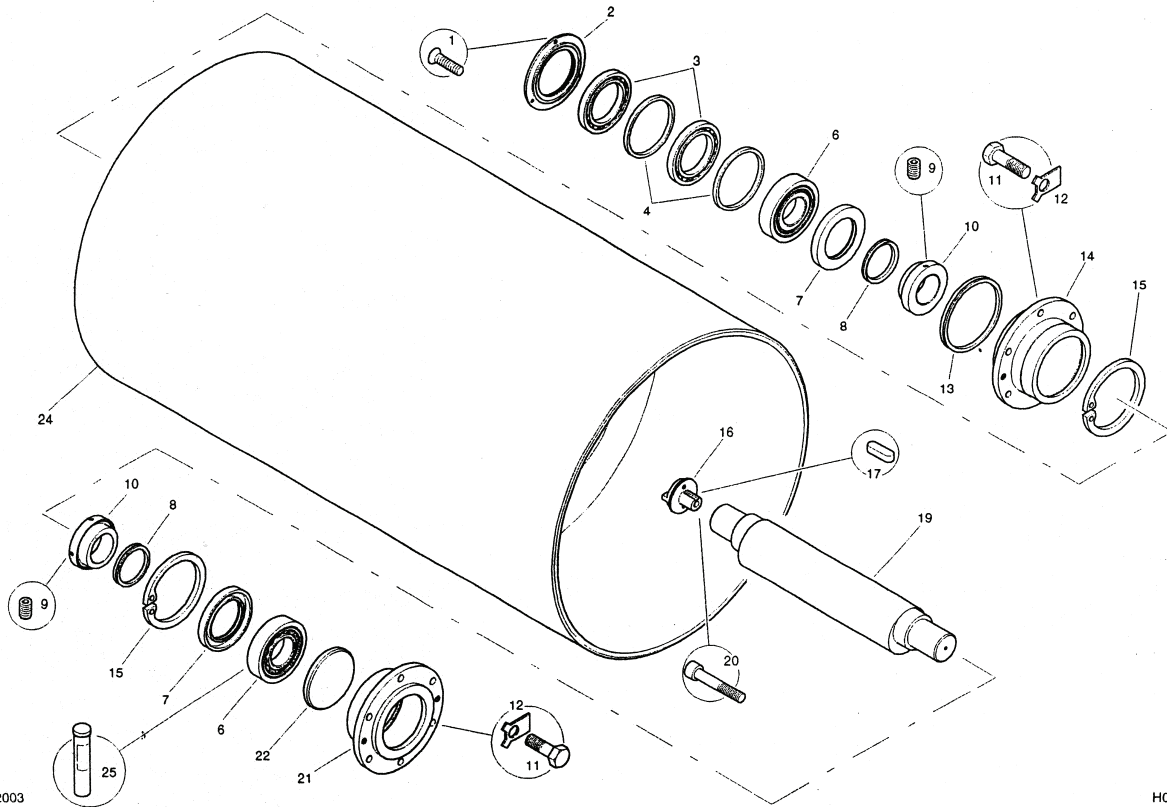

4. PARTS LIST

4.3 Drums

March 2003

H0105-0-2

4. PARTS LIST

4.3 Drums

ITEM	PART NO.	DESCRIPTION	QUANTITY
1	62809	Screw	6
2	62808	Retainer	2
3	62807	Bearing	4
4	62810	Spacer	4
6	63861	Bearing	4
7	62800	Retainer	4
8	62802	Seal	4
9	70597	Capscrew	1
10	62803	Retainer	4
11	70113	Bolt	24
12	70428	Lock Washer	24
13	62553	Seal	2
14	62806	Housing	2
15	62801	Circlip	4
16	62820	Coupling	2
17	62556	Key	2
19	62805	Vibrator Shaft	2
20	62819	Capscrew	2
21	62296	Housing	2
22	62796	Retainer	2
24	62804	Drum	2
25	63862	Grease	1