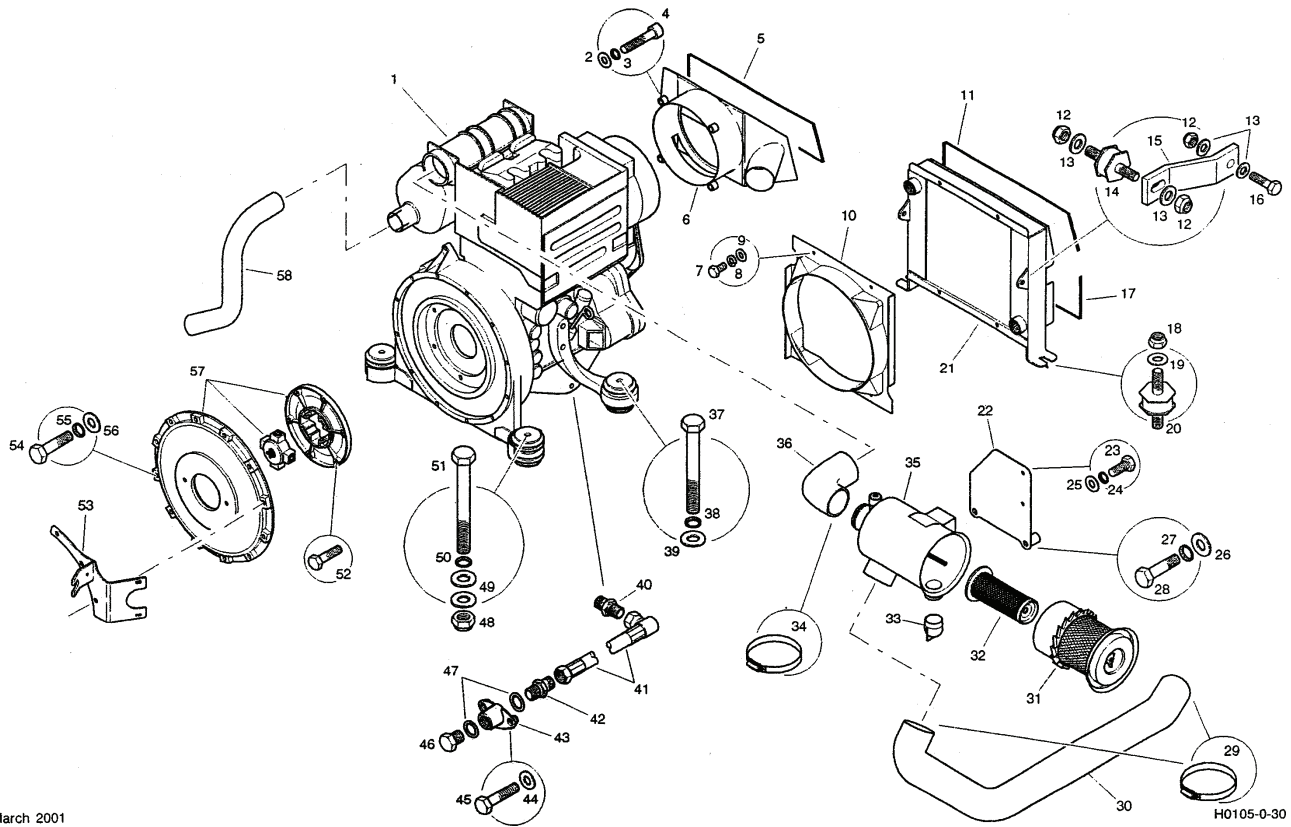

4. PARTS LIST

4.14 Engine

March 2001

H0105-0-30

4. PARTS LIST

4.14 Engine

ITEM	PART NO.	DESCRIPTION	QUANTITY
1	63927	Engine	1
2	62489	Washer	4
3	70754	Washer	4
4	70727	Capscrew	4
5	63928	Edge Protection	0
6	63929	Air Duct	1
7	70183	Setscrew	4
8	70631	Spring Washer	4
9	70808	Washer	4
10	63930	Cover	1
11	63931	Edge Protection	0
12	70117	Nut	6
13	70604	Washer	8
14	62914	A. V. Mount	2
15	62913	Bracket	2
16	62912	Setscrew	2
17	63928	Edge Protection	0
18	70117	Nut	2
19	70604	Washer	2
20	62914	A.V. Mount	2
21	63933	Oil Cooler	1
22	63934	Panel	1
23	70129	Setscrew	2
24	70754	Washer	2
25	62489	Washer	2
26	62600	Washer	2
27	70752	Washer	2
28	70680	Bolt	2
29	62930	Clip	2
30	63935	Hose	1
31	62933	Filter Element	1
32	62932	Filter Element	1
33	62928	Valve	1
34	63936	Hose Clip	2
35	62931	Air Filter	1
36	62934	Elbow	1
37	70681	Bolt	2
38	70752	Washer	2
39	62844	Washer	2
40	62921	Union	1
41	63937	Hose	1
42	70590	Union	1
43	63938	Adaptor	1

4. PARTS LIST

4.14 Engine Continued

March 2001

H0105-0-30

4. PARTS LIST

4.14 Engine Continued

ITEM	PART NO.	DESCRIPTION	QUANTITY
44	70122	Washer	2
45	70496	Setscrew	2
46	70145	Plug	1
47	70577	Seal	2
48	70684	Nut	2
49	62600	Washer	4
50	70752	Washer	2
51	70693	Bolt	2
52	70687	Bolt	6
53	63939	Bracket	1
54	62679	Bolt	12
55	62545	Schnoor Washer	12
56	70604	Washer	12
57	63940	Coupling	1
58	62907	Exhaust Pipe	1