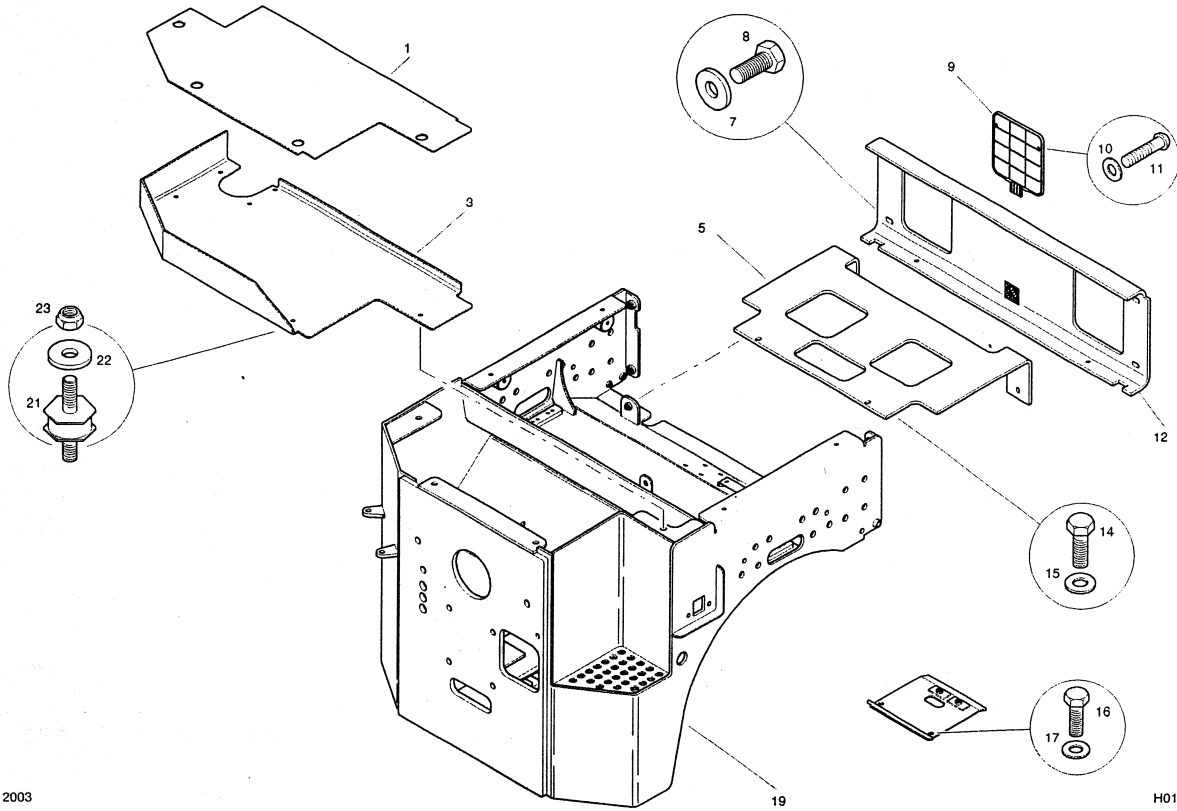

4. PARTS LIST

4.7 Rear Frame

March 2003

H0105-0-12

4. PARTS LIST

4.7 Rear Frame

ITEM	PART NO.	DESCRIPTION	QUANTITY
1	62836	Mat	1
3	62846	Footplate	1
5	62845	Plate	1
7	70263	Washer	4
8	70217	Setscrew	4
9	63877	Blanking Grill	2
10	70301	Washer	4
11	62831	Capscrew	4
12	62842	Crossmember	1
14	70159	Setscrew	4
15	70604	Washer	4
16	62500	Setscrew	2
17	70122	Washer	2
19	64137	Rear Frame	1
21	62914	A.V. Mount	4
22	70182	Washer	4
23	70117	Nut	4