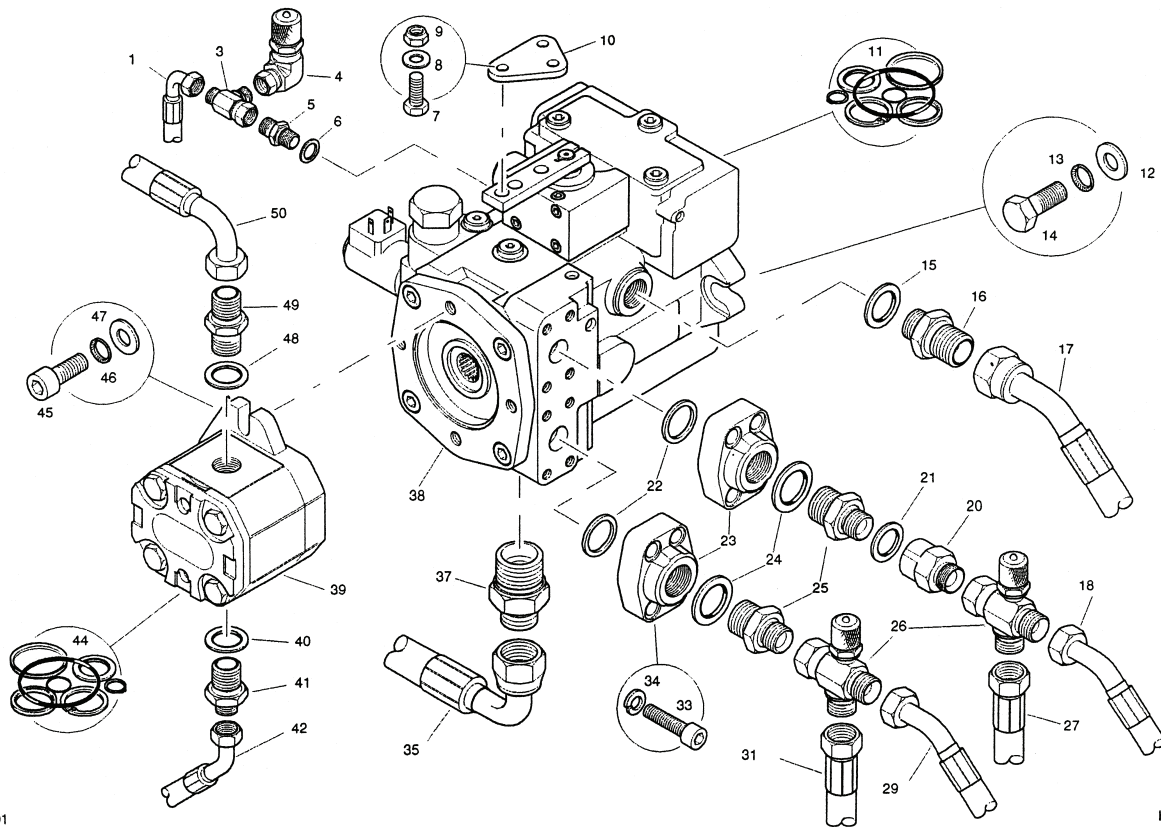

4. PARTS LIST

4.19 Drive Pump

March 2001

H0105-0-46

4. PARTS LIST

4.19 Drive Pump

ITEM	PART NO.	DESCRIPTION	QUANTITY
1	63979	Hydraulic Hose	1
3	62639	Tee	1
4	63265	Test Point	1
5	63980	Union	1
6	63981	Seal	1
7	70129	Setscrew	2
8	70122	Washer	2
9	70538	Nut	2
10	63982	Lever	1
11	63983	Seal Kit	1
12	63984	Washer	2
13	62822	Washer	2
14	63253	Bolt	2
15	62608	Seal	1
16	63985	Union	1
17	63986	Hydraulic Hose	1
18	63987	Hydraulic Hose	1
20	70520	Union	1
21	70577	Seal	1
22	63988	Seal	2
23	63989	Union	2
24	70585	Seal	2
25	63990	Union	2
26	63991	Test Point	2
27	63992	Hydraulic Hose	1
29	63993	Hydraulic Hose	1
31	63994	Hydraulic Hose	1
33	63995	Capscrew	16
34	70128	Spring Washer	16
35	63978	Hydraulic Hose	1
37	63996	Union	1
38	63997	Hydraulic Hose	1
39	63267	Hydraulic Pump	1
40	70577	Seal	1
41	70764	Union	1
42	63998	Hydraulic Hose	1
44	63999	Seal Kit	1
45	70726	Capscrew	2
46	62545	Washer	2
47	70604	Washer	2
48	70577	Seal	1
49	70590	Union	1
50	63976	Hydraulic Hose	1