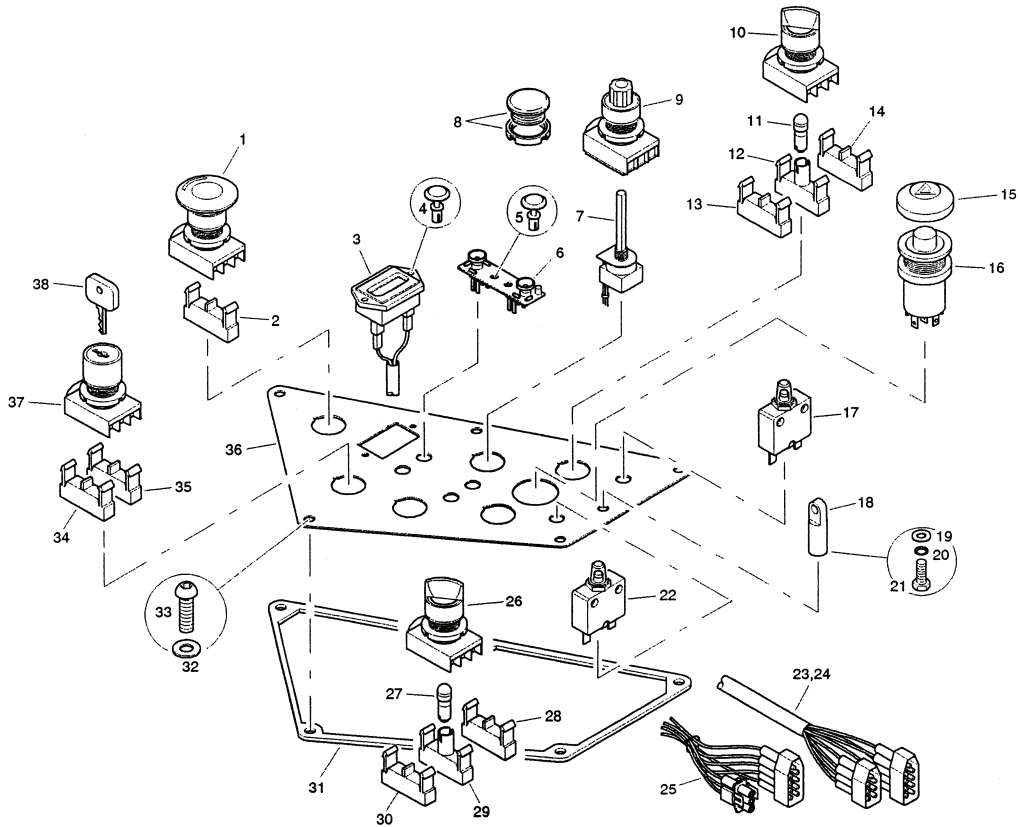

4. PARTS LIST

4.32 Control Panel

March 2001

H0105-0-78

4. PARTS LIST

4.32 Control Panel

ITEM	PART NO.	DESCRIPTION	QUANTITY
1	62704	Grommet	15
2	70808	Washer	4
3	70784	Washer	4
4	70123	Setscrew	4
5	76763	Plate	1
6	62717	Flasher Unit	1
7	70811	Washer	1
8	62724	Screw	1
9	62722	Capacitor	1
10	62721	Clip	1
11	76765	Connector	1
12	76764	Screw	1
13	70811	Washer	3
14	62724	Screw	3
15	62723	Relay	3
16	64058	Wiring Harness	1
17	62703	Timer	1
18	76769	Relay	1
19	62708	Connector	1
20	62710	Plate	1
21	62712	Diode	2
22	62711	Diode	1
23	76766	Wiring Harness	1
24	64060	Wiring Harness	1
25	62716	Relay	3
26	62707	Relay	7
27	62705	Relay	7
28	64061	Resistor	1
29	62715	Relay Base	3
30	76770	Rail	1
31	62724	Screw	2
32	70811	Washer	2

4. PARTS LIST

4.33 Dashboard

March 2001

H0105-0-80

4. PARTS LIST

4.33 Dashboard

ITEM	PART NO.	DESCRIPTION	QUANTITY
1	62685	Push Button	1
2	62680	Contact Block	1
3	70819	Hourmeter	1
4	70820	Rivet	2
5	62688	Rivet	4
6	62607	Lamp	2
7	64062	Potentiometer	1
8	64063	Plug	1
9	62695	Knob and Holder	1
10	62690	Switch	1
11	62691	Lamp	1
12	62692	Contact Block	1
13	62683	Contact Block	1
14	62683	Contact Block	1
15	64064	Cap	1
16	62693	Push Button	1
17	62681	Circuit Breaker	1
18	62697	Pin	1
19	70301	Washer	1
20	70784	Washer	1
21	70759	Setscrew	1
22	62686	Circuit Breaker	1
23	62701	Wiring Harness	1
24	64065	Wiring Harness	1
25	64066	Wiring Harness	1
26	62682	Switch	1
27	62691	Lamp	1
28	62683	Contact Block	1
29	62692	Contact Block	1
30	62680	Contact Block	1
31	76761	Gasket	1
32	70301	Washer	5
33	62510	Setscrew	5
34	62680	Contact Block	1
35	62683	Contact Block	1
36	76762	Plate	1
37	62684	Ignition Switch	1
38	76740	Key	-

4. PARTS LIST

4.34 ROPS

March 2001

H0105-0-86

4. PARTS LIST

4.34 ROPS

ITEM	PART NO.	DESCRIPTION	QUANTITY
1	64086	Bolt	2
2	70808	Washer	2
3	70620	Nut	2
4	64087	Cover	1
5	64088	ROPS	1
7	64089	Locking Pin	2
8	70623	Nut	2
9	70745	Washer	4
10	64090	Bolt	2
11	62841	Bolt	8
12	70745	Washer	16
13	70623	Nut	8
14	64091	ROPS	1