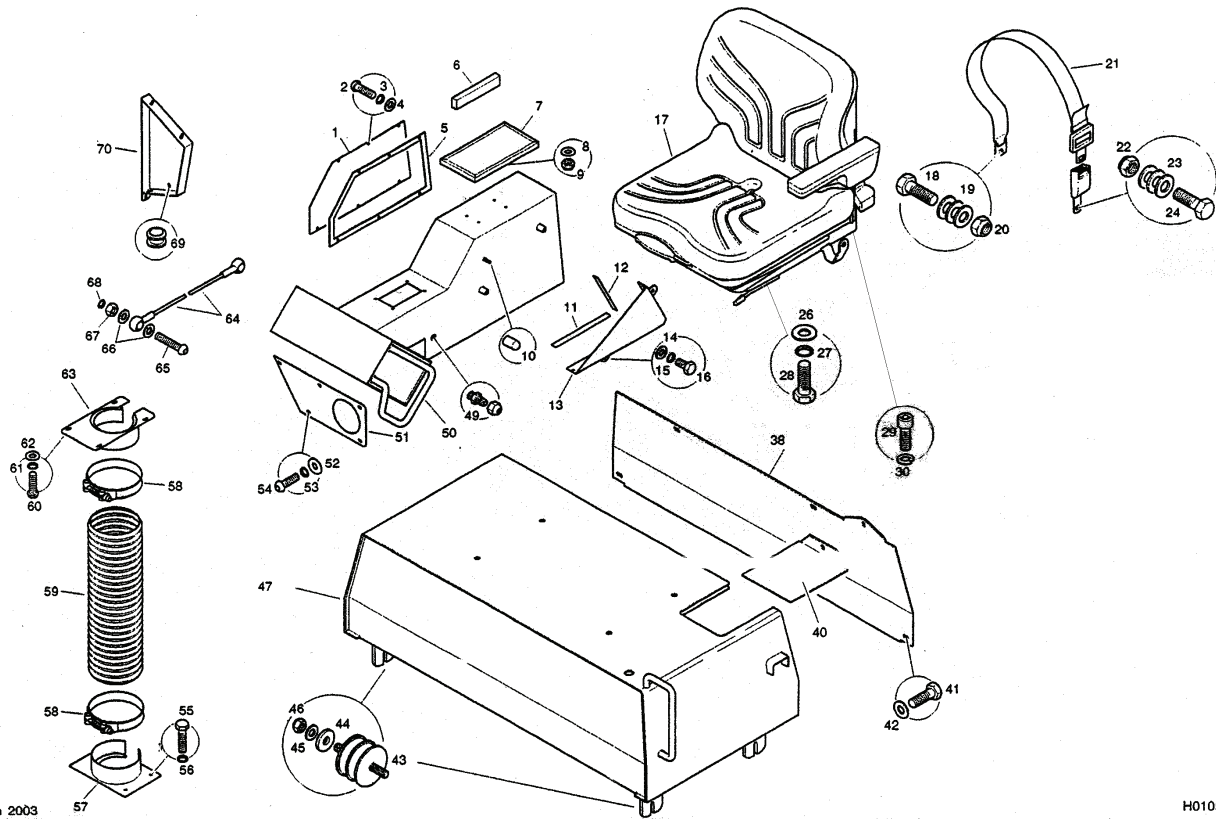

4. PARTS LIST

4.10 Seat Support Continued

March 2003

H0105-0-20

4. PARTS LIST

4.10 Seat Support Continued

ITEM	PART NO.	DESCRIPTION	QUANTITY
53	70784	Schnoor Washer	5
54	62510	Setscrew	5
55	70801	Setscrew	3
56	70784	Schnoor Washer	3
57	62897	Cover	1
58	62898	Hose Clip	2
59	62899	Hose	1
60	62510	Setscrew	4
61	70784	Schnoor Washer	4
62	70808	Washer	4
63	62900	Cover	1
64	62508	Cable	1
65	62511	Setscrew	2
66	70301	Washer	4
67	70298	Nut	2
68	70784	Schnoor Washer	2
69	62902	Grommet	1
70	62901	Cover	1