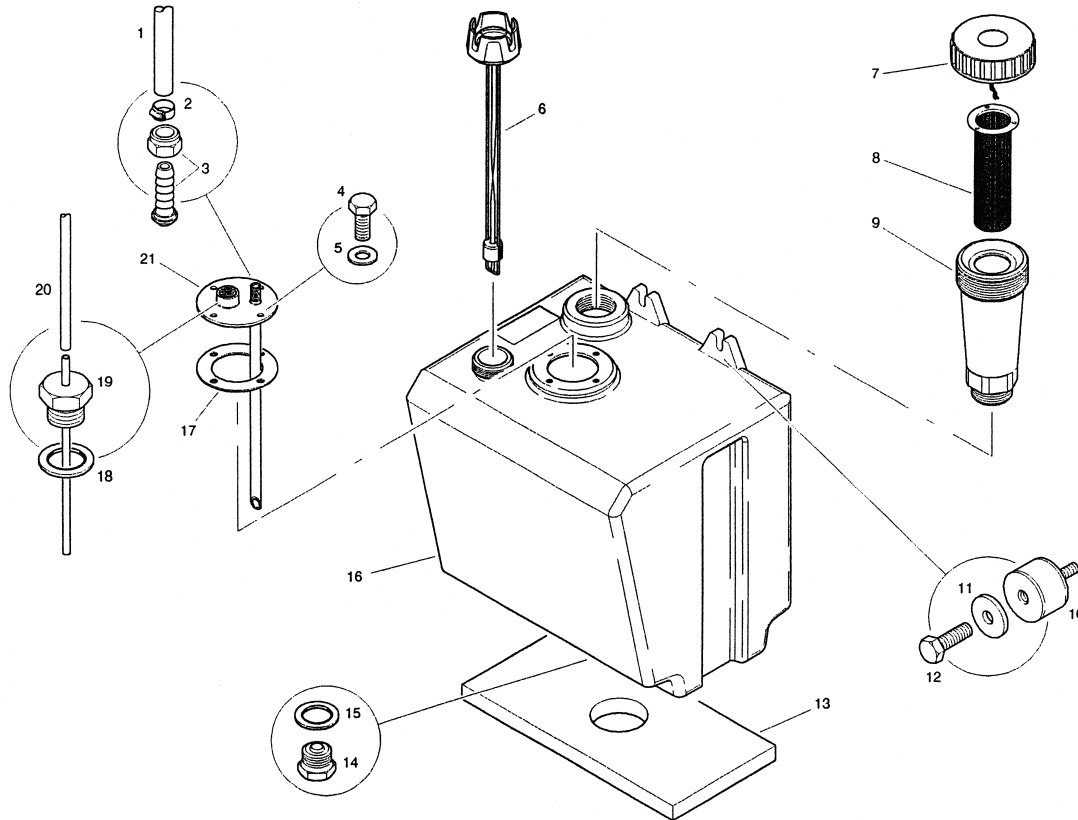

4. PARTS LIST

4.15 Fuel Tank

March 2001

H0105-0-34

4. PARTS LIST

4.15 Fuel Tank

ITEM	PART NO.	DESCRIPTION	QUANTITY
1	62946	Hose	1
2	62944	Clip	2
3	62943	Union	1
4	70129	Setscrew	4
5	70122	Washer	4
6	62949	Gauge	1
7	63941	Fuel Tank Cap	1
8	63942	Fuel Strainer	1
9	63943	Filler Neck	1
10	63944	A.V. Mount	2
11	70264	Washer	2
12	70125	Setscrew	2
13	63945	Support Mat	1
14	70145	Plug	1
15	70577	Seal	1
16	63946	Fuel Tank	1
17	63947	Gasket	1
18	70577	Seal	1
19	62957	Pipe	1
20	62958	Pipe	1
21	63948	Suction Plate	1