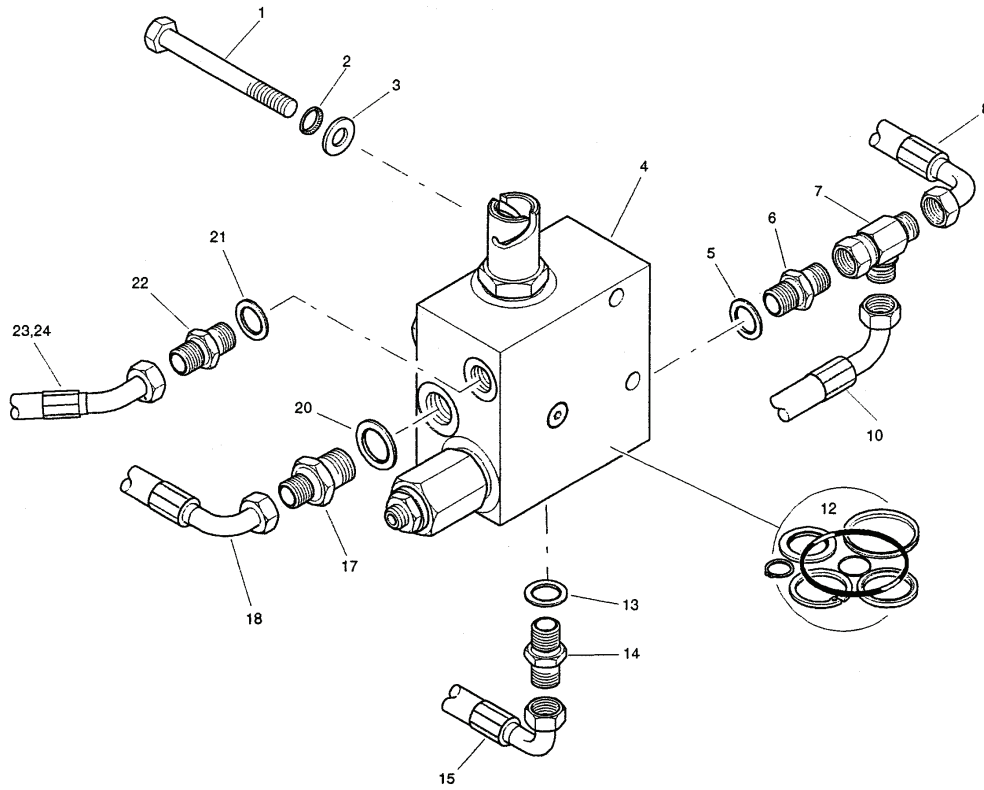

4. PARTS LIST

4.3 Drums

ITEM	PART NO.	DESCRIPTION	QUANTITY
1	62809	Screw	6
2	62808	Retainer	2
3	62807	Bearing	4
4	62810	Spacer	4
6	63861	Bearing	4
7	62800	Retainer	4
8	62802	Seal	4
9	70597	Capscrew	1
10	62803	Retainer	4
11	70113	Bolt	24
12	70428	Lock Washer	24
13	62553	Seal	2
14	62806	Housing	2
15	62801	Circlip	4
16	62820	Coupling	2
17	62556	Key	2
19	62805	Vibrator Shaft	2
20	62819	Capscrew	2
21	62296	Housing	2
22	62796	Retainer	2
24	62804	Drum	2
25	63862	Grease	1

4. PARTS LIST

4.19 Drive Pump

March 2001

H0105-0-46

4. PARTS LIST

4.19 Drive Pump

ITEM	PART NO.	DESCRIPTION	QUANTITY
1	63979	Hydraulic Hose	1
3	62639	Tee	1
4	63265	Test Point	1
5	63980	Union	1
6	63981	Seal	1
7	70129	Setscrew	2
8	70122	Washer	2
9	70538	Nut	2
10	63982	Lever	1
11	63983	Seal Kit	1
12	63984	Washer	2
13	62822	Washer	2
14	63253	Bolt	2
15	62608	Seal	1
16	63985	Union	1
17	63986	Hydraulic Hose	1
18	63987	Hydraulic Hose	1
20	70520	Union	1
21	70577	Seal	1
22	63988	Seal	2
23	63989	Union	2
24	70585	Seal	2
25	63990	Union	2
26	63991	Test Point	2
27	63992	Hydraulic Hose	1
29	63993	Hydraulic Hose	1
31	63994	Hydraulic Hose	1
33	63995	Capscrew	16
34	70128	Spring Washer	16
35	63978	Hydraulic Hose	1
37	63996	Union	1
38	63997	Hydraulic Hose	1
39	63267	Hydraulic Pump	1
40	70577	Seal	1
41	70764	Union	1
42	63998	Hydraulic Hose	1
44	63999	Seal Kit	1
45	70726	Capscrew	2
46	62545	Washer	2
47	70604	Washer	2
48	70577	Seal	1
49	70590	Union	1
50	63976	Hydraulic Hose	1

4. PARTS LIST

4.20 Tow Valve

March 2003

H0105-0-50

4. PARTS LIST

4.20 Tow Valve

ITEM	PART NO.	DESCRIPTION	QUANTITY
1	76972	Bolt	2
2	70754	Washer	2
3	70122	Washer	2
4	64000	Tow Valve	1
5	62615	Seal	1
6	62616	Union	1
7	62639	Tee	1
8	64001	Hydraulic Hose	1
10	64002	Hydraulic Hose	1
12	64003	Seal Kit	1
13	62615	Seal	1
14	62616	Union	1
15	63979	Hydraulic Hose	1
17	63247	Union	1
18	64004	Hydraulic Hose	1
20	70581	Seal	1
21	62615	Seal	1
22	62616	Union	1
23	64005	Hydraulic Hose	1