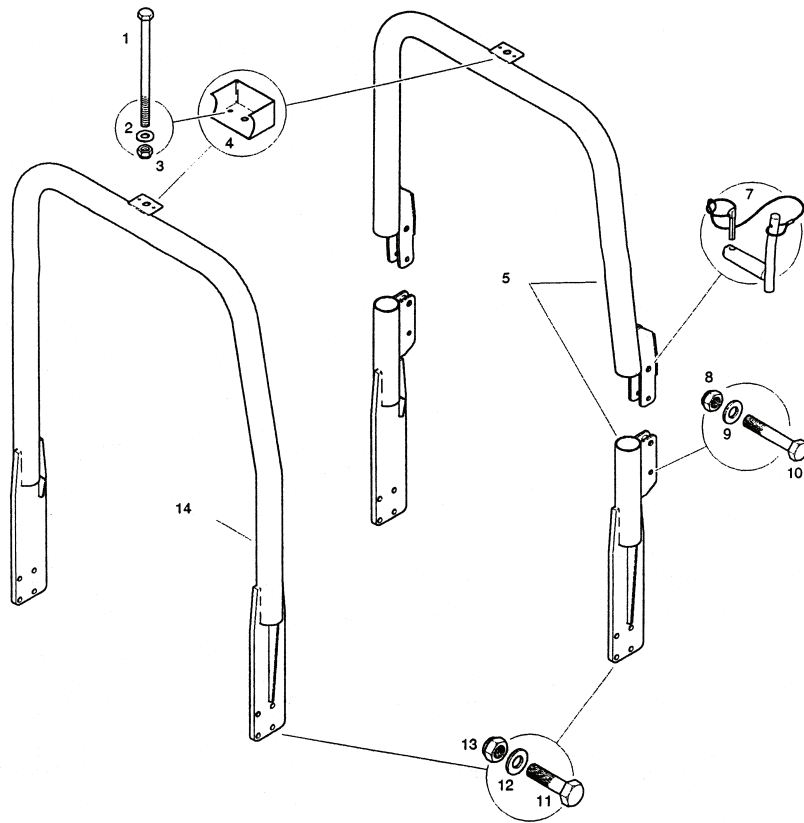

4. PARTS LIST

4.32 Control Panel

March 2001

H0105-0-78

4. PARTS LIST

4.32 Control Panel

ITEM	PART NO.	DESCRIPTION	QUANTITY
1	62704	Grommet	15
2	70808	Washer	4
3	70784	Washer	4
4	70123	Setscrew	4
5	76763	Plate	1
6	62717	Flasher Unit	1
7	70811	Washer	1
8	62724	Screw	1
9	62722	Capacitor	1
10	62721	Clip	1
11	76765	Connector	1
12	76764	Screw	1
13	70811	Washer	3
14	62724	Screw	3
15	62723	Relay	3
16	64058	Wiring Harness	1
17	62703	Timer	1
18	76769	Relay	1
19	62708	Connector	1
20	62710	Plate	1
21	62712	Diode	2
22	62711	Diode	1
23	76766	Wiring Harness	1
24	64060	Wiring Harness	1
25	62716	Relay	3
26	62707	Relay	7
27	62705	Relay	7
28	64061	Resistor	1
29	62715	Relay Base	3
30	76770	Rail	1
31	62724	Screw	2
32	70811	Washer	2

4. PARTS LIST

4.33 Dashboard

March 2001

H0105-0-80

4. PARTS LIST

4.33 Dashboard

ITEM	PART NO.	DESCRIPTION	QUANTITY
1	62685	Push Button	1
2	62680	Contact Block	1
3	70819	Hourmeter	1
4	70820	Rivet	2
5	62688	Rivet	4
6	62607	Lamp	2
7	64062	Potentiometer	1
8	64063	Plug	1
9	62695	Knob and Holder	1
10	62690	Switch	1
11	62691	Lamp	1
12	62692	Contact Block	1
13	62683	Contact Block	1
14	62683	Contact Block	1
15	64064	Cap	1
16	62693	Push Button	1
17	62681	Circuit Breaker	1
18	62697	Pin	1
19	70301	Washer	1
20	70784	Washer	1
21	70759	Setscrew	1
22	62686	Circuit Breaker	1
23	62701	Wiring Harness	1
24	64065	Wiring Harness	1
25	64066	Wiring Harness	1
26	62682	Switch	1
27	62691	Lamp	1
28	62683	Contact Block	1
29	62692	Contact Block	1
30	62680	Contact Block	1
31	76761	Gasket	1
32	70301	Washer	5
33	62510	Setscrew	5
34	62680	Contact Block	1
35	62683	Contact Block	1
36	76762	Plate	1
37	62684	Ignition Switch	1
38	76740	Key	-

4. PARTS LIST

4.34 ROPS

March 2001

H0105-0-86

4. PARTS LIST

4.34 ROPS

ITEM	PART NO.	DESCRIPTION	QUANTITY
1	64086	Bolt	2
2	70808	Washer	2
3	70620	Nut	2
4	64087	Cover	1
5	64088	ROPS	1
7	64089	Locking Pin	2
8	70623	Nut	2
9	70745	Washer	4
10	64090	Bolt	2
11	62841	Bolt	8
12	70745	Washer	16
13	70623	Nut	8
14	64091	ROPS	1