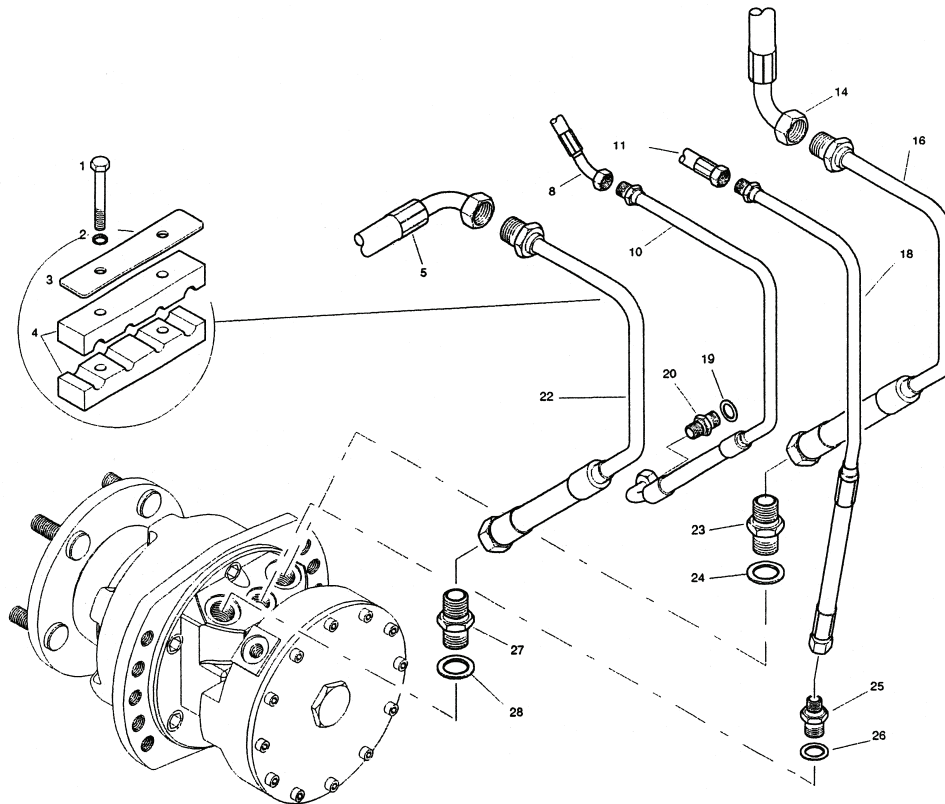

4. PARTS LIST

4.28 Front Drive

March 2001

H0105-0-68

4. PARTS LIST

4.28 Front Drive

ITEM	PART NO.	DESCRIPTION	QUANTITY
1	70120	Bolt	2
2	70754	Washer	2
3	64041	Panel	1
4	64042	Hose Clamp	2
5	63993	Hydraulic Hose	1
8	64001	Hydraulic Hose	1
10	64043	Hydraulic Hose	1
11	64139	Hydraulic Hose	1
14	63987	Hydraulic Hose	1
16	64044	Hydraulic Hose	1
18	64045	Hydraulic Hose	1
19	62615	Seal	1
20	62616	Union	1
22	64044	Hydraulic Hose	1
23	70590	Union	1
24	70577	Seal	1
25	63240	Union	1
26	70581	Seal	1
27	70590	Union	1
28	70577	Seal	1