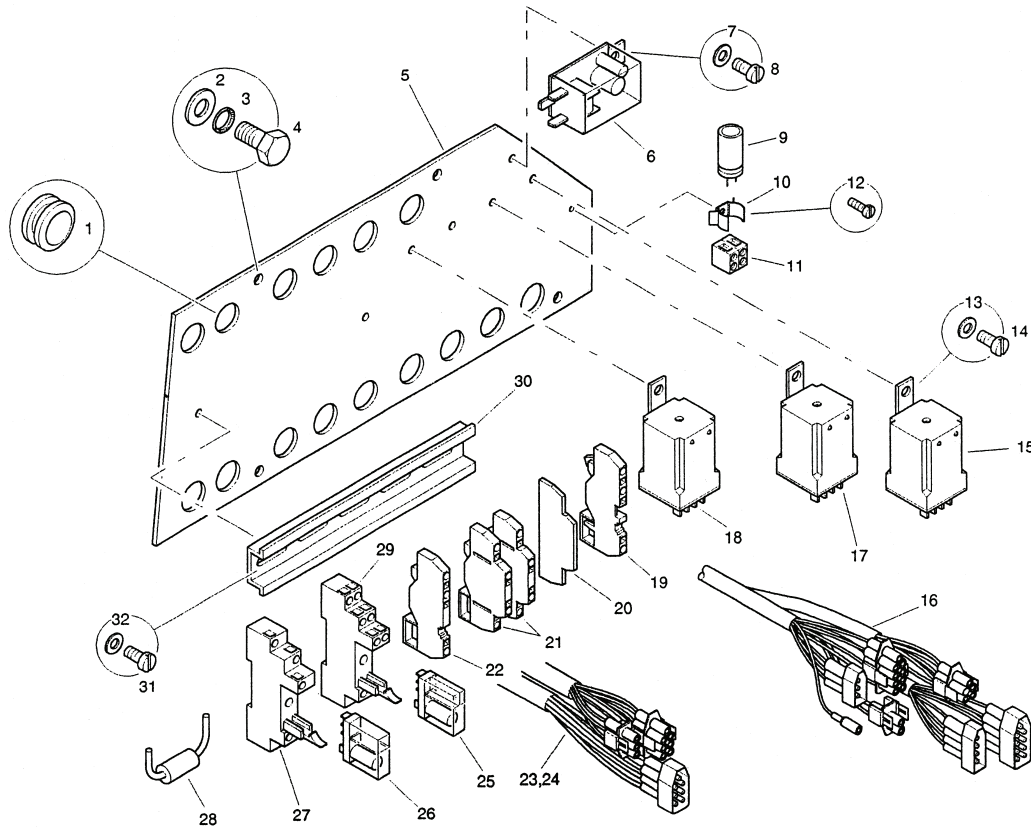

4. PARTS LIST

4.31 Electrics

March 2003

H0105-0-76

4. PARTS LIST

4.31 Electrics

ITEM	PART NO.	DESCRIPTION	QUANTITY
1	70129	Setscrew	1
2	70122	Washer	1
3	70538	Nut	1
4	62730	Horn	1
5	62746	Key	1
6	62745	Battery Isolator	1
7	64052	Battery Lead	1
8	70123	Setscrew	2
9	70301	Washer	2
10	70620	Nut	2
11	64053	Wiring Harness	1
12	75759	Switch	1
13	64054	Bracket	1
14	70182	Washer	2
15	62545	Schooner Washer	2
16	70127	Bolt	2
17	64055	Audible Warning	1
18	70538	Nut	2
19	62489	Washer	2
20	70129	Setscrew	2
21	76758	Bracket	1
22	64056	Battery	1
23	76750	Battery Lead	1
24	64057	Foam Packer	1
25	76749	Battery Lead	1
26	76748	Strap	1
27	70122	Washer	2
28	70129	Setscrew	2

4. PARTS LIST

4.32 Control Panel

March 2001

H0105-0-78

4. PARTS LIST

4.32 Control Panel

ITEM	PART NO.	DESCRIPTION	QUANTITY
1	62704	Grommet	15
2	70808	Washer	4
3	70784	Washer	4
4	70123	Setscrew	4
5	76763	Plate	1
6	62717	Flasher Unit	1
7	70811	Washer	1
8	62724	Screw	1
9	62722	Capacitor	1
10	62721	Clip	1
11	76765	Connector	1
12	76764	Screw	1
13	70811	Washer	3
14	62724	Screw	3
15	62723	Relay	3
16	64058	Wiring Harness	1
17	62703	Timer	1
18	76769	Relay	1
19	62708	Connector	1
20	62710	Plate	1
21	62712	Diode	2
22	62711	Diode	1
23	76766	Wiring Harness	1
24	64060	Wiring Harness	1
25	62716	Relay	3
26	62707	Relay	7
27	62705	Relay	7
28	64061	Resistor	1
29	62715	Relay Base	3
30	76770	Rail	1
31	62724	Screw	2
32	70811	Washer	2