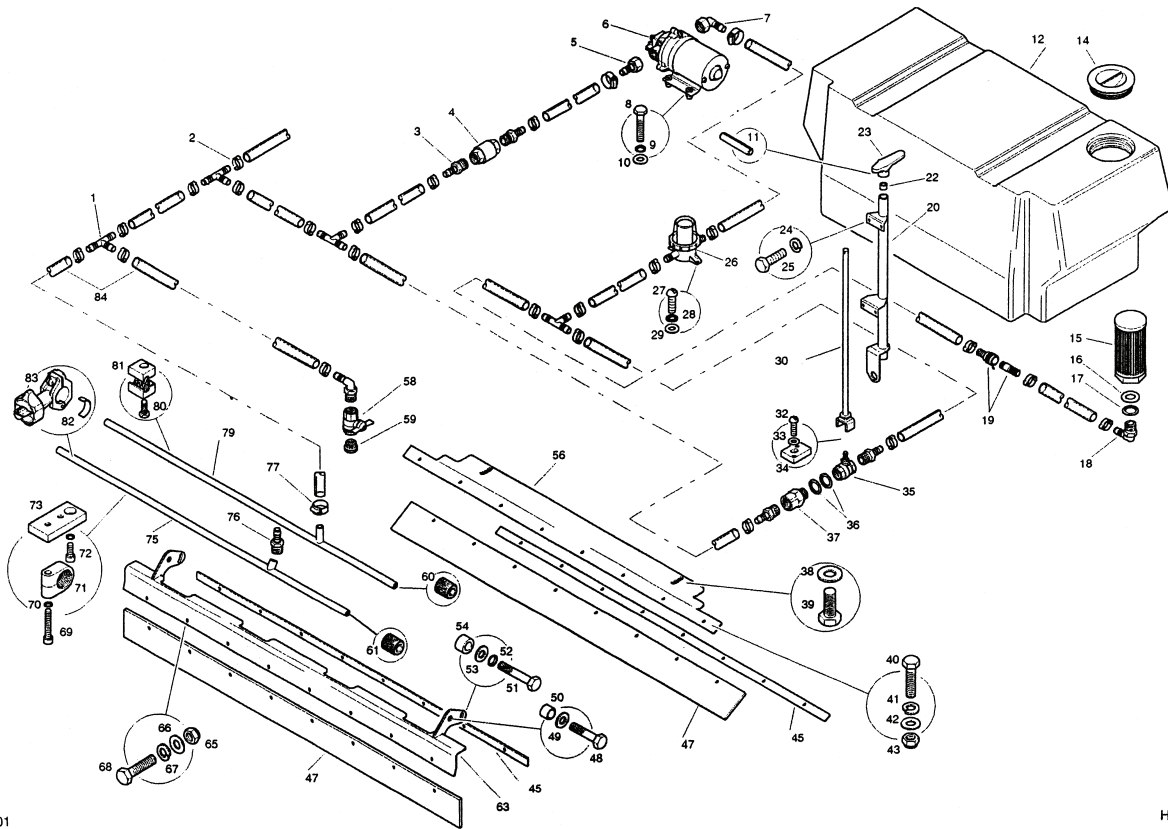

4. PARTS LIST

4.16 Water System Continued

March 2001

H0105-0-36

4. PARTS LIST

4.16 Water System Continued

ITEM	PART NO.	DESCRIPTION	QUANTITY
49	70604	Washer	4
50	63955	Bush	4
51	70603	Bolt	4
52	62545	Washer	4
53	70604	Washer	4
54	63956	Clamp Boss	4
56	63957	Scraper Bar	2
58	70383	Water Tap	1
59	62969	Plug	1
60	62584	Plug	4
61	63958	Plug	4
63	63959	Scraper Bar	2
65	70538	Nut	A/R
66	70122	Washer	A/R
67	70116	Spring Washer	A/R
68	70743	Bolt	A/R
69	63960	Capscrew	8
70	70784	Washer	16
71	63961	Clamp	8
72	70798	Capscrew	8
73	63962	Spacer Plate	8
75	63963	Spray Bar	2
76	63964	Straight Socket	2
77	70514	Hose Clip	4
79	62980	Spray Bar	2
80	62912	Setscrew	6
81	62668	Clamp	6
82	63902	Sealing Strip	8
83	63966	Spray Nozzle	8
84	70279	Hose	A/R