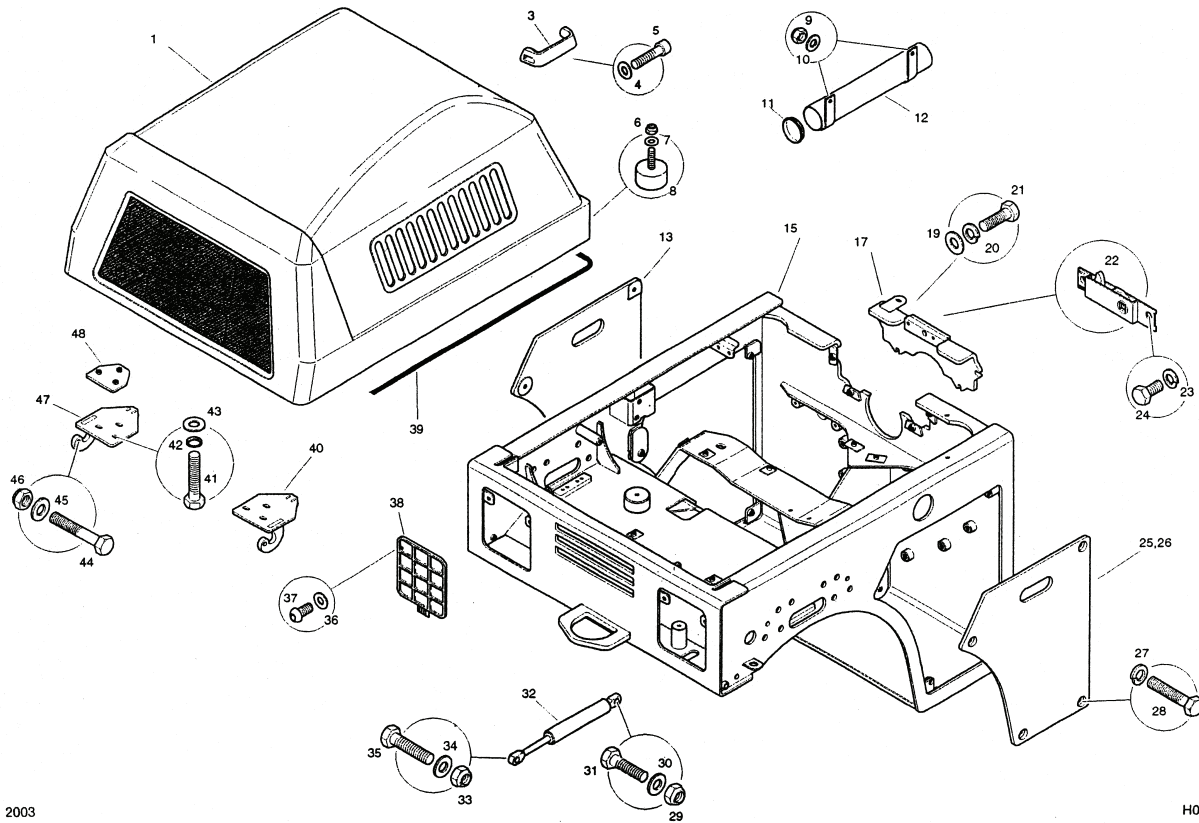

4. PARTS LIST

4.6 Front Frame

March 2003

H0105-0-8

4. PARTS LIST

4.6 Front Frame

ITEM	PART NO.	DESCRIPTION	QUANTITY
1	63872	Bonnet	1
3	62830	Handle	1
4	70784	Schnoor Washer	2
5	62831	Capscrew	2
6	70620	Nut	2
7	70301	Washer	2
8	62835	Buffer	2
9	70620	Nut	4
10	70301	Washer	2
11	62498	Cap	1
12	62828	Manual Holder	1
13	62848	Panel	1
15	63873	Frame	1
17	63874	Panel	1
19	70182	Washer	4
20	70128	Spring Washer	4
21	70159	Setscrew	4
22	62496	Lock	1
23	70116	Spring Washer	2
24	70132	Setscrew	2
25	62849	Panel	1
27	70128	Spring Washer	8
28	62850	Setscrew	8
29	70538	Nut	2
30	70122	Washer	2
31	70596	Setscrew	2
32	62499	Gas Strut	2
33	70538	Nut	2
34	70152	Washer	2
35	62500	Setscrew	2
36	70301	Washer	4
37	62831	Capscrew	4
38	63877	Blanking Grill	2
39	62490	Seal	1
40	63875	Hinge	1
41	70740	Setscrew	6
42	70754	Schnoor Washer	6
43	70122	Washer	6
44	62854	Bolt	2
45	70604	Washer	2
46	70117	Nut	2
47	63876	Hinge	1
48	62857	Hinge	2