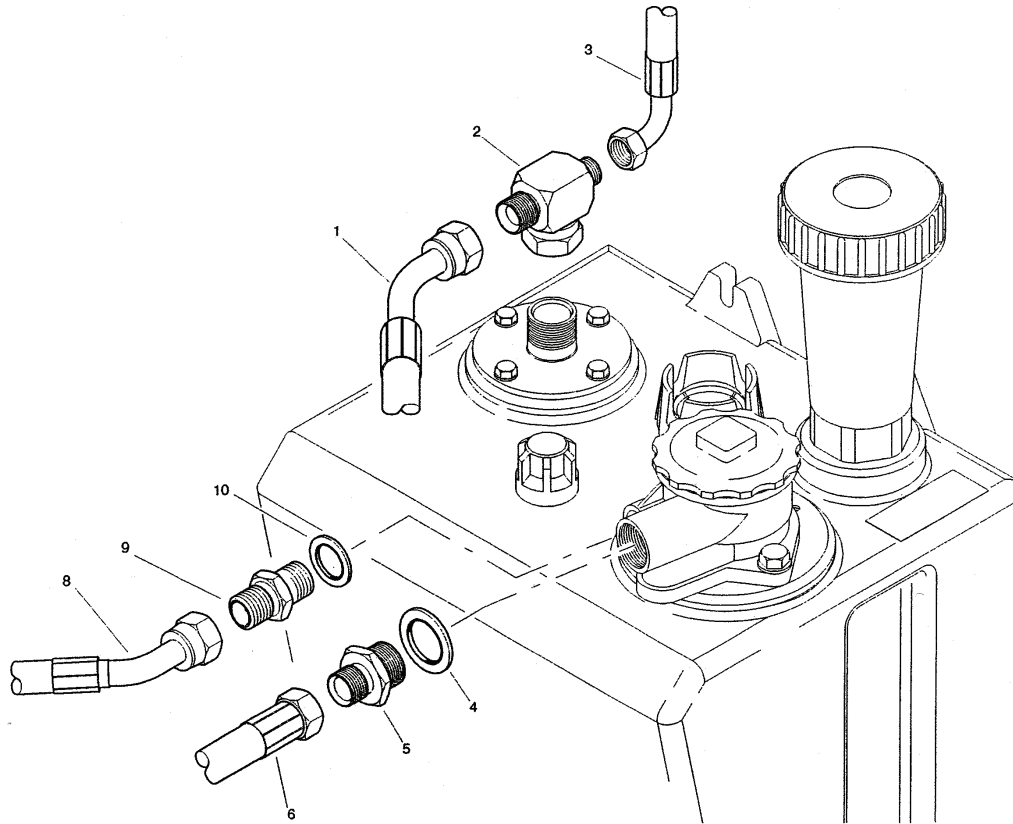

4. PARTS LIST

4.18 Hydraulic Tank Hoses

March 2001

H0105-0-44

4. PARTS LIST

4.18 Hydraulic Tank Hoses

ITEM	PART NO.	DESCRIPTION	QUANTITY
1	63975	Hydraulic Hose	1
2	63234	Tee	1
3	63976	Hydraulic Hose	1
4	63236	Seal	1
5	63235	Union	1
6	63977	Hydraulic Hose	1
8	63978	Hydraulic Hose	1
9	70584	Union	1
10	70585	Seal	1