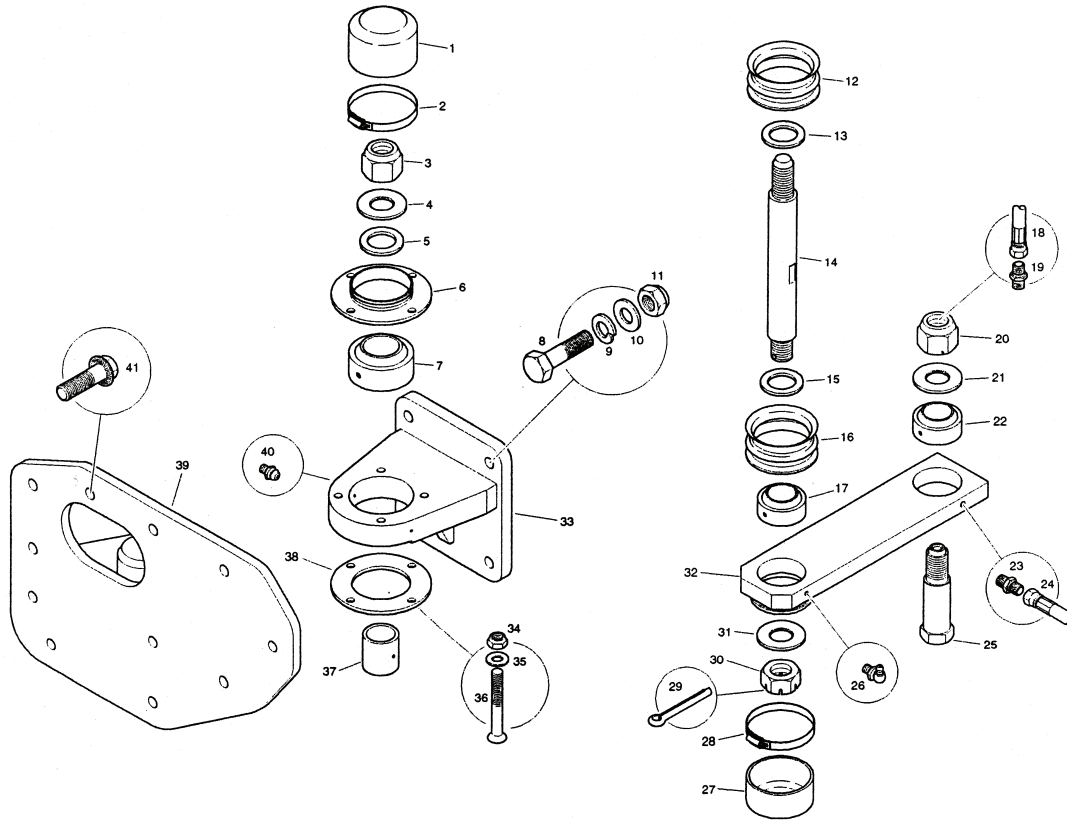

4. PARTS LIST

4.8 Center Pivot

March 2001

H0105-0-14

4. PARTS LIST

4.8 Center Pivot

ITEM	PART NO.	DESCRIPTION	QUANTITY
1	63878	Cover	1
2	63195	Clip	1
3	63879	Nut	1
4	63880	Washer	1
5	63881	Spacer	1
6	63882	Retainer	1
7	63883	Bearing	1
8	62841	Bolt	4
9	62869	Spring Washer	4
10	62870	Washer	4
11	70623	Nut	4
12	63884	Seal	1
13	63881	Spacer	1
14	63885	Center Pivot Pin	1
15	63881	Spacer	1
16	63884	Seal	1
17	63886	Bearing	1
18	62862	Hose	1
19	62872	Union	1
20	63879	Nut	1
21	63880	Washer	1
22	63886	Bearing	1
23	62873	Adaptor	1
24	62864	Hose	1
25	63887	Rear Link Pivot Pin	1
26	62678	Grease Nipple	1
27	63888	Cover	1
28	63195	Clip	1
29	62878	Split Pin	1
30	63889	Slotted Nut	1
31	63890	Washer	1
32	63891	Link Plate	1
33	63892	Rear Center Pivot Bracket	1
34	70117	Nut	4
35	70309	Washer	4
36	63893	Counter Sunk Bolt M10 x 70	4
37	63894	Bush	1
38	63895	Retainer Bearing	1
39	63896	Front Center Pivot Bracket	1
40	63897	Grease Nipple	2
41	63898	Durlock Bolt	11