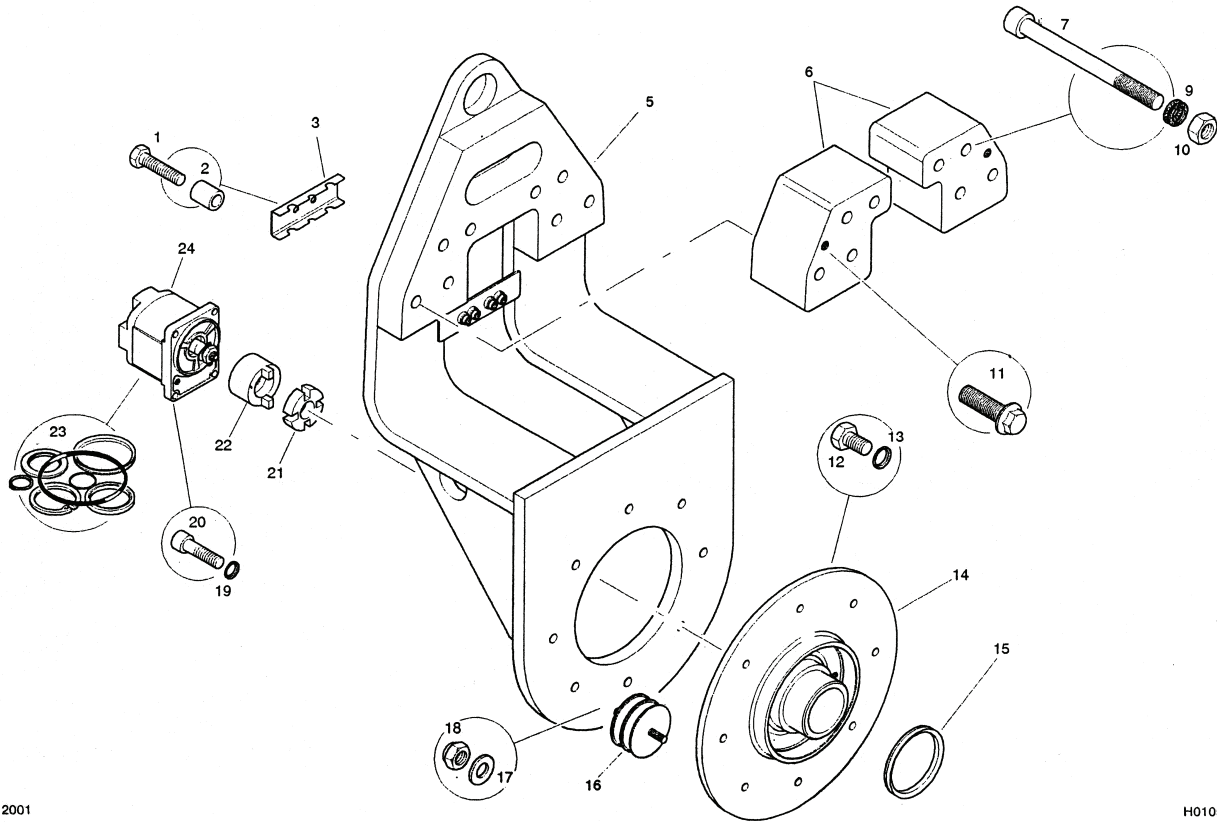

4. PARTS LIST

4.3 Drums

ITEM	PART NO.	DESCRIPTION	QUANTITY
1	62809	Screw	6
2	62808	Retainer	2
3	62807	Bearing	4
4	62810	Spacer	4
6	63861	Bearing	4
7	62800	Retainer	4
8	62802	Seal	4
9	70597	Capscrew	1
10	62803	Retainer	4
11	70113	Bolt	24
12	70428	Lock Washer	24
13	62553	Seal	2
14	62806	Housing	2
15	62801	Circlip	4
16	62820	Coupling	2
17	62556	Key	2
19	62805	Vibrator Shaft	2
20	62819	Capscrew	2
21	62296	Housing	2
22	62796	Retainer	2
24	62804	Drum	2
25	63862	Grease	1

4. PARTS LIST

4.4 Vibrator Leg

March 2001

H0105-0-4

4. PARTS LIST

4.4 Vibrator Leg

ITEM	PART NO.	DESCRIPTION	QUANTITY
1	62500	Setscrew	4
2	63863	Spacer	4
3	63864	Hose Clamp	2
5	63865	Support Leg	2
6	63866	Extension Block	4
7	63867	Capscrew	16
9	63868	Nord-Lock Washer	32
10	63869	Nut	16
11	62521	Bolt	4
12	70638	Setscrew	4
13	62545	Washer	4
14	62816	Plate	2
15	62821	Seal	2
16	70431	A.V. Mount	16
17	70604	Washer	32
18	70117	Nut	32
19	70754	Washer	8
20	70704	Capscrew	8
21	62818	Spacer	2
22	62817	Coupling	2
23	62814	Kit	2
24	62815	Hydraulic Motor	2

4. PARTS LIST

4.5 Drive Leg

March 2001

H0105-0-6

4. PARTS LIST

4.5 Drive Leg

ITEM	PART NO.	DESCRIPTION	QUANTITY
1	70604	Washer	32
2	62545	Washer	32
3	70748	Setscrew	32
4	62544	A. V. Mount	16
5	62600	Washer	16
6	70684	Nut	16
7	63866	Extension Block	4
8	62521	Bolt	4
9	63869	Nut	16
10	63868	Nord-Lock Washer	32
11	63867	Capscrew	16
13	63870	Hose Clamp	2
14	62500	Setscrew	4
15	63863	Spacer	4
16	63871	Support Leg	2
17	62825	Kit	2
18	62826	Hydraulic Motor	2
19	62824	Setscrew	12
20	70752	Washer	12
21	70690	Washer	12
22	70684	Nut	12
23	62827	Plate	2
24	62822	Washer	10