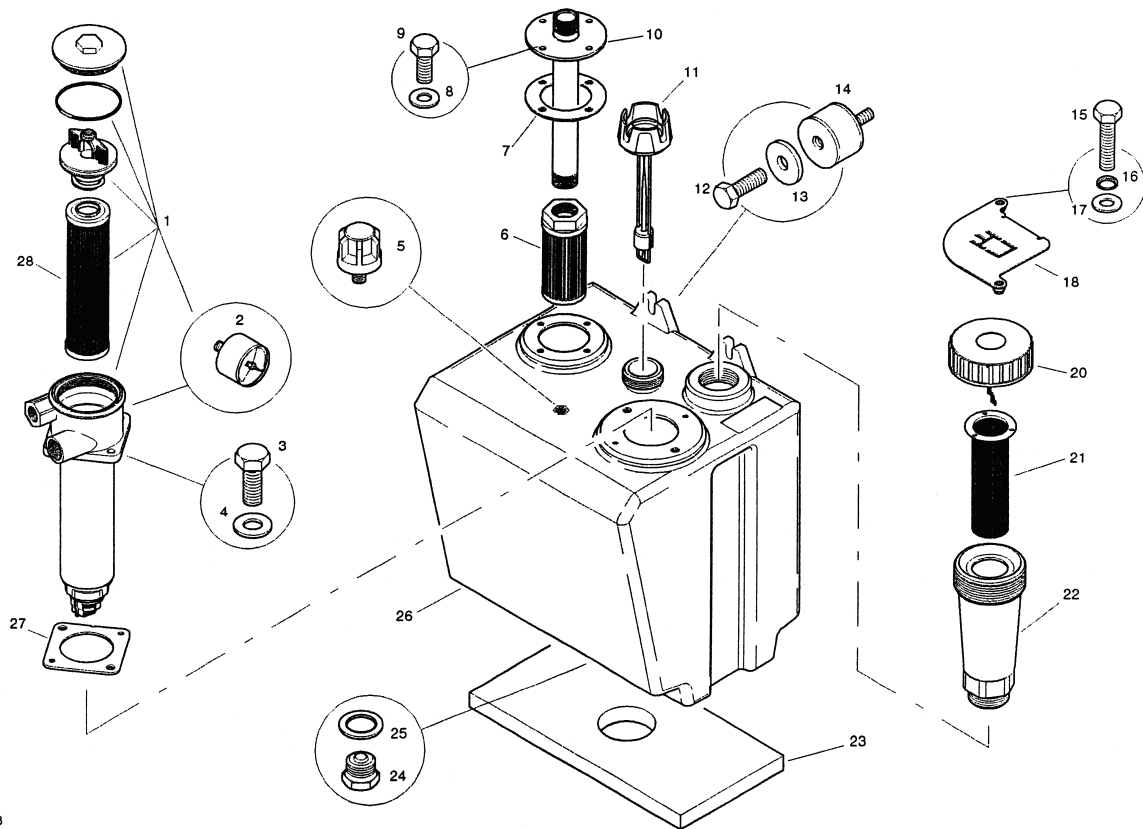

4. PARTS LIST

4.17 Hydraulic Tank

March 2003

H0105-0-42

4. PARTS LIST

4.17 Hydraulic Tank

ITEM	PART NO.	DESCRIPTION	QUANTITY
1	63967	Filter Assembly	1
2	63968	Gauge	1
3	70748	Setscrew	2
4	70604	Washer	2
5	63222	Breather	1
6	63202	Filter	1
7	63969	Gasket	1
8	70122	Washer	4
9	70129	Setscrew	4
10	63970	Suction Plate	1
11	63192	Gauge	1
12	70125	Setscrew	2
13	70264	Washer	2
14	63944	A. V. Mount	2
15	62500	Setscrew	2
16	70754	Washer	2
17	70122	Washer	2
18	63971	Plate	1
20	63941	Fuel Tank Cap	1
21	63942	Fuel Strainer	1
22	63943	Filler Neck	1
23	63945	Support Mat	1
24	70145	Plug	1
25	70577	Seal	1
26	63972	Hydraulic Tank	1
27	63973	Gasket	1
28	63974	Filter Element	1