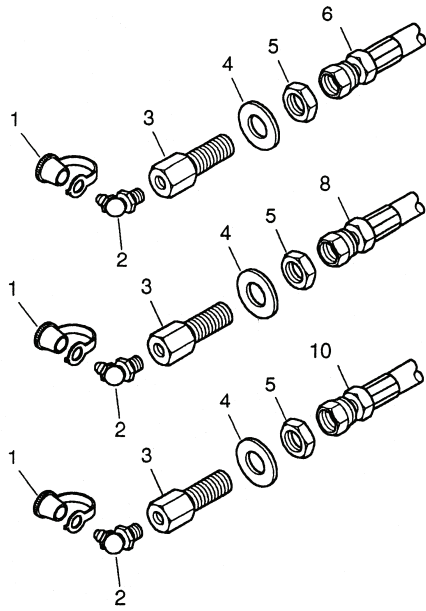

4. PARTS LIST

4.9 Articulation Lock

March 2001

H0105-0-18

4. PARTS LIST

4.9 Articulation Lock

ITEM	PART NO.	DESCRIPTION	QUANTITY
1	70786	Cap	3
2	62678	Grease Nipple	3
3	62860	Adaptor	3
4	70309	Washer	3
5	62861	Nut	3
6	62862	Hose	1
8	62863	Hose	1
10	62864	Hose	1
12	62883	Pin	2
13	62502	Clip	2
14	63899	Articulation Lock	1