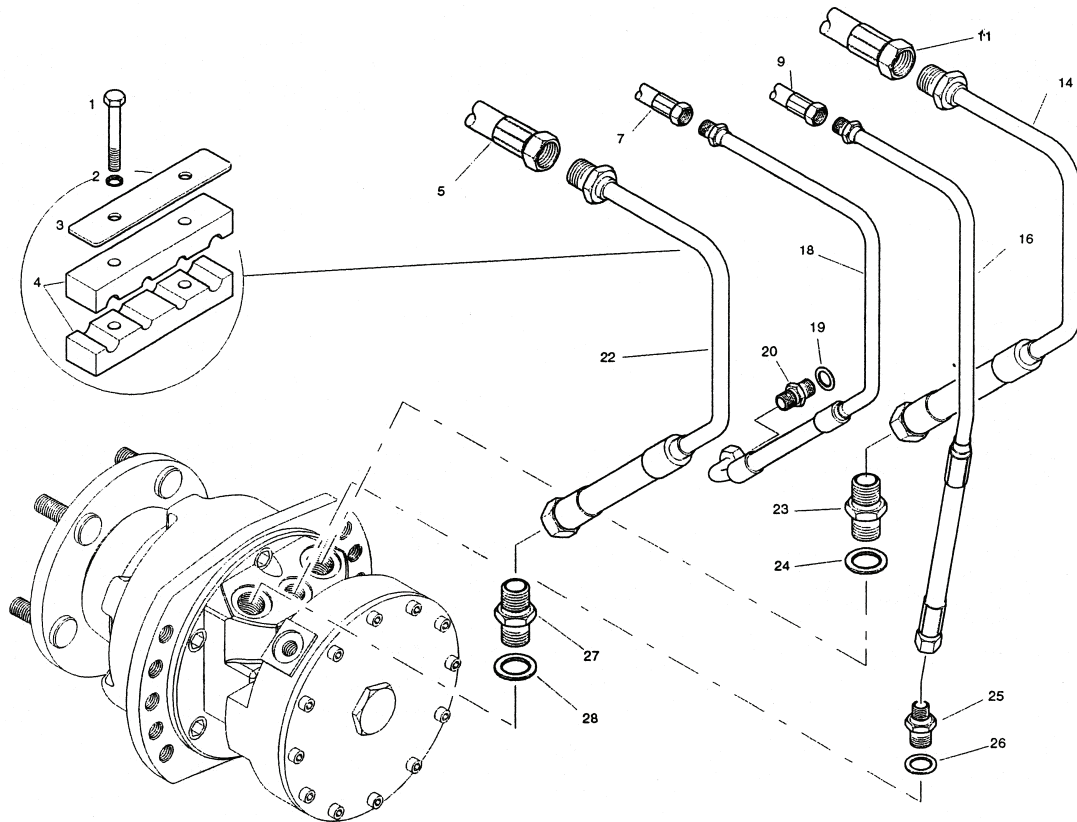

4. PARTS LIST

4.29 Rear Drive

March 2001

H0105-0-70

4. PARTS LIST

4.29 Rear Drive

ITEM	PART NO.	DESCRIPTION	QUANTITY
1	70120	Bolt	2
2	70754	Washer	2
3	64041	Panel	1
4	64042	Hose Clamp	2
5	63994	Hydraulic Hose	1
7	64002	Hydraulic Hose	1
9	64037	Hydraulic Hose	1
11	63992	Hydraulic Hose	1
14	64044	Hydraulic Hose	1
16	64045	Hydraulic Hose	1
18	64043	Hydraulic Hose	1
19	62615	Seal	1
20	62616	Union	1
22	64044	Hydraulic Hose	1
23	70590	Union	1
24	70577	Seal	1
25	63240	Union	1
26	70581	Seal	1
27	70590	Union	1
28	70577	Seal	1