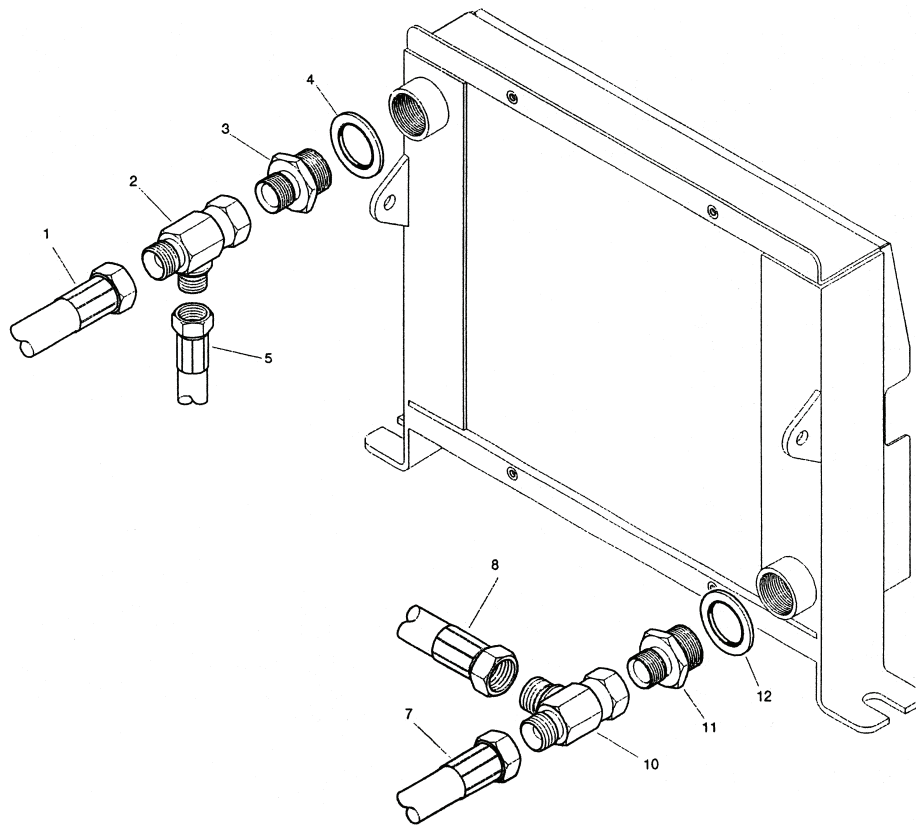

4. PARTS LIST

4.23 Oil Cooler

March 2001

H0105-0-56

4. PARTS LIST

4.23 Oil Cooler

ITEM	PART NO.	DESCRIPTION	QUANTITY
1	63977	Hydraulic Hose	1
2	64014	Hydraulic Hose	1
3	63235	Union	1
4	63236	Seal	1
5	64009	Hydraulic Hose	1
7	63986	Hydraulic Hose	1
8	64014	Hydraulic Hose	1
10	63234	Tee	1
11	63235	Union	1
12	63236	Seal	1