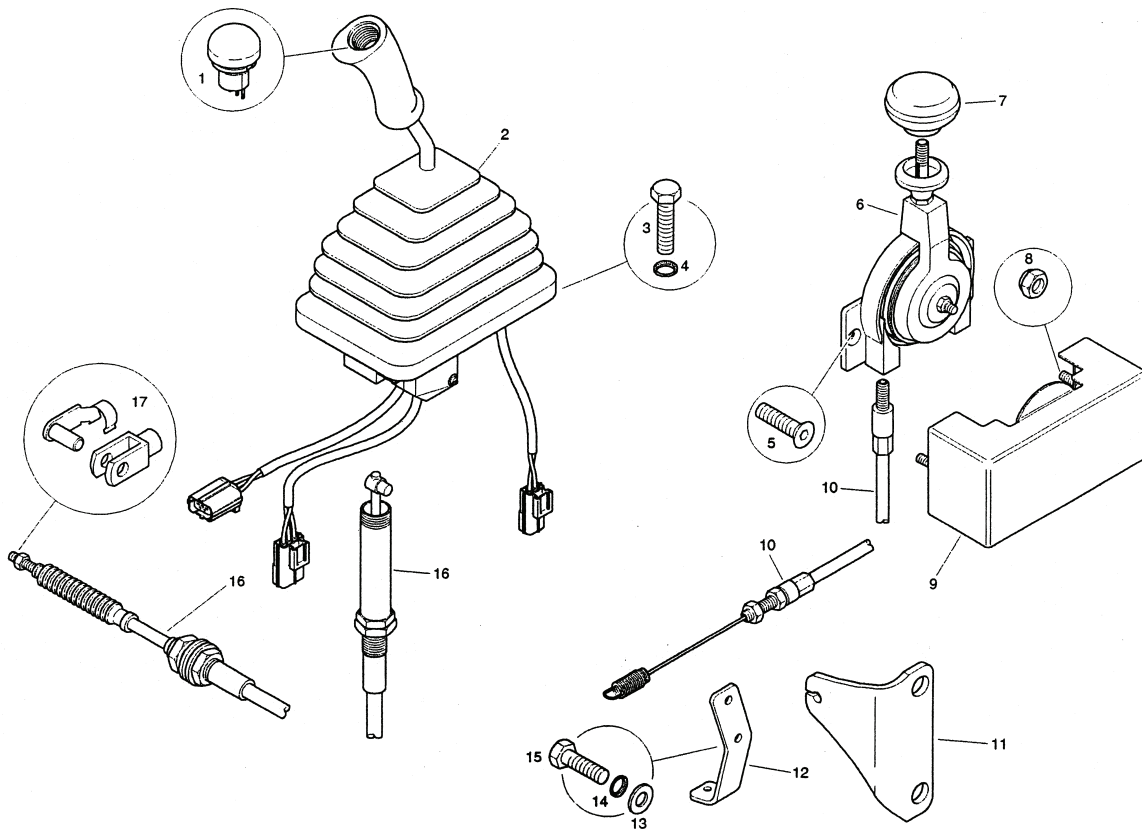

4. PARTS LIST

4.4 Vibrator Leg

March 2001

H0105-0-4

4. PARTS LIST

4.4 Vibrator Leg

ITEM	PART NO.	DESCRIPTION	QUANTITY
1	62500	Setscrew	4
2	63863	Spacer	4
3	63864	Hose Clamp	2
5	63865	Support Leg	2
6	63866	Extension Block	4
7	63867	Capscrew	16
9	63868	Nord-Lock Washer	32
10	63869	Nut	16
11	62521	Bolt	4
12	70638	Setscrew	4
13	62545	Washer	4
14	62816	Plate	2
15	62821	Seal	2
16	70431	A.V. Mount	16
17	70604	Washer	32
18	70117	Nut	32
19	70754	Washer	8
20	70704	Capscrew	8
21	62818	Spacer	2
22	62817	Coupling	2
23	62814	Kit	2
24	62815	Hydraulic Motor	2

4. PARTS LIST

4.11 Control & Throttle Lever to February 2003

March 2001

H0105-0-24

4. PARTS LIST

4.11 Control & Throttle Lever to February 2003

ITEM	PART NO.	DESCRIPTION	QUANTITY
1	63908	Switch	1
2	63909	Control Lever	1
3	70801	Setscrew	4
4	70784	Washer	4
5	63910	Screw	2
6	63911	Throttle Lever	1
7	63912	Knob	1
8	70620	Nut	1
9	63913	Cover	2
10	63914	Throttle Cable	1
11	63915	Bracket	1
12	63916	Bracket	1
13	70620	Nut	1
14	70784	Washer	2
15	70123	Setscrew	2
16	63917	Cable	2
17	63918	Fork End	1

4. PARTS LIST

4.12 Control & Throttle Lever from February 2003

March 2003

H0105-0-26

4. PARTS LIST

4.12 Control & Throttle Lever from February 2003

ITEM	PART NO.	DESCRIPTION	QUANTITY
1	63908	Switch	1
2	63919	Control Lever	1
3	70801	Setscrew	4
4	70784	Schnoor Washer	4
5	63910	Screw	2
6	63911	Throttle Lever	1
7	63912	Knob	1
8	70620	Nut	1
9	63913	Cover	1
10	63914	Throttle Cable	1
11	63915	Bracket	1
12	63916	Bracket	1
13	70620	Nut	1
14	70784	Schnoor Washer	2
15	70123	Setscrew	2
16	63920	Control Cable	1
17	63918	Fork End	1