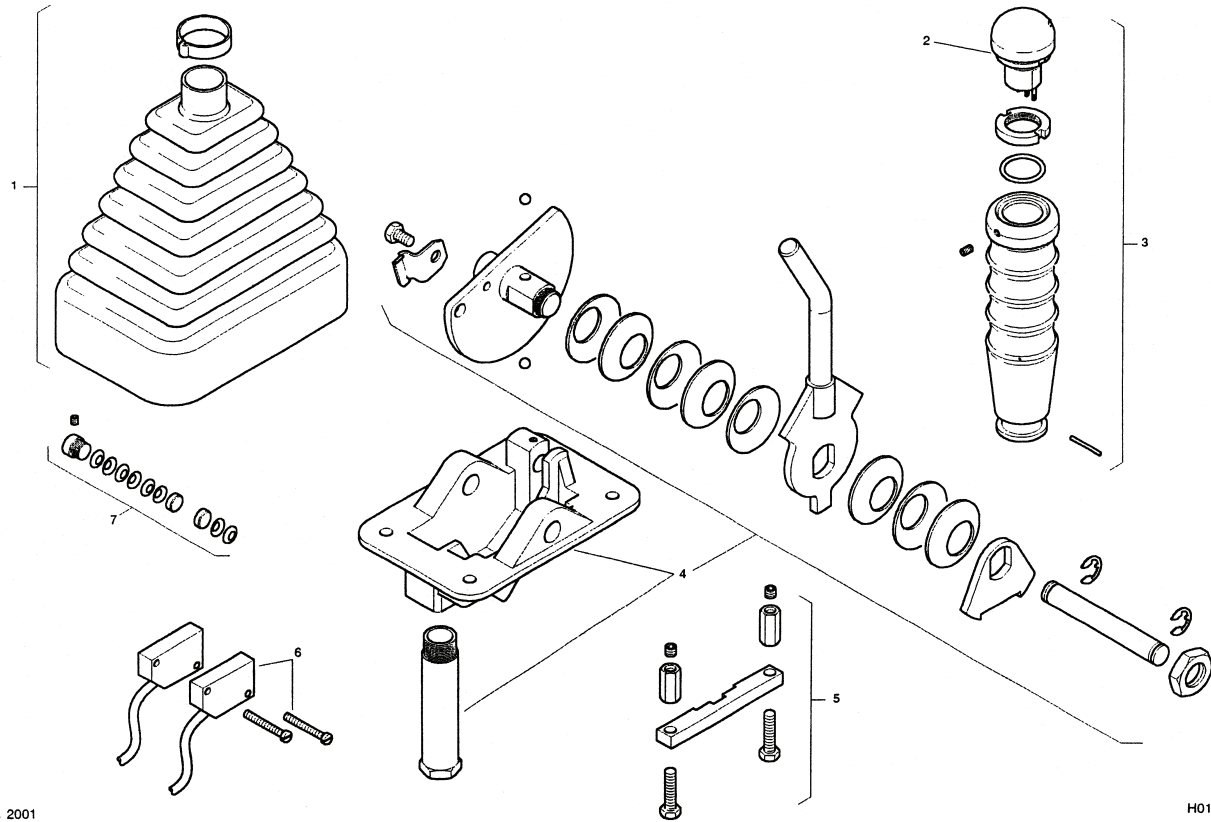

4. PARTS LIST

4.13 Control Lever to February 2003

March 2001

H0105-0-28

4. PARTS LIST

4.13 Control Lever to February 2003

ITEM	PART NO.	DESCRIPTION	QUANTITY
1	63921	Bellows	1
2	63908	Switch	1
3	63922	Handle	1
4	63923	Casing	1
5	63924	Selector Gate	1
6	63925	Switch	2
7	63926	Washer	1