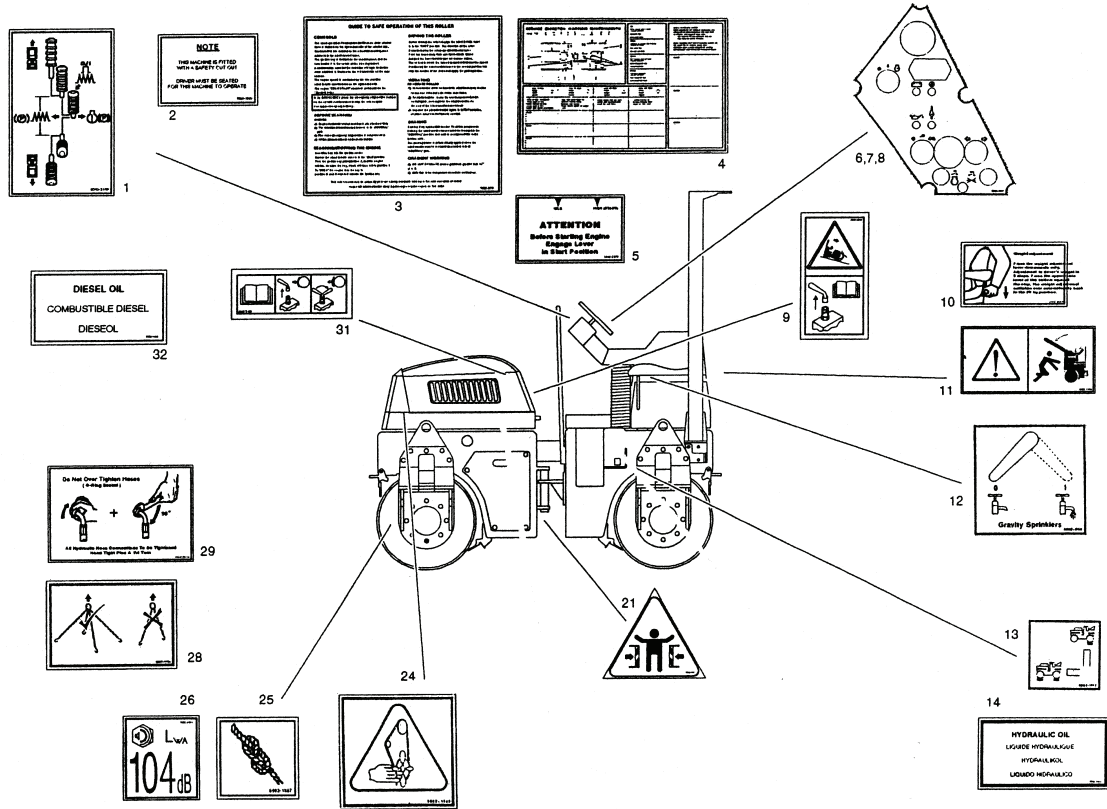

4. PARTS LIST

4.35 Decal Identification

March 2003

H0105-0-92

4. PARTS LIST

4.35 Decal Identification

ITEM	PART NO.	DESCRIPTION	QUANTITY
1	64096	Transfer Control Lever	1
2	62786	Transfer Sit Down	1
3	64097	Transfer Safe Operation	1
4	76773	Transfer Lubrication	1
5	64098	Transfer Throttle Lever	1
6	64099	Transfer Standard	1
7	64100	Transfer RTA Lights	1
8	64101	Transfer Site Lights	1
9	64102	Transfer Tow Warning	1
10	64103	Transfer Seat Adjust.	1
11	64104	Transfer Folding ROPS	1
12	76778	Transfer Water Lever	1
13	76783	Transfer Vibration Lever	1
14	70830	Transfer Hydraulic Oil	1
21	62780	Transfer Anti Crush	2
24	76785	Transfer Fan Warning	1
25	62784	Transfer Tie Down	4
26	64106	Transfer Noise Level	1
28	76786	Transfer Lift Point	4
29	76897	Transfer Hose Tighten	1
31	64107	Transfer Towing Instructions	1
32	70541	Transfer Diesel Oil	1