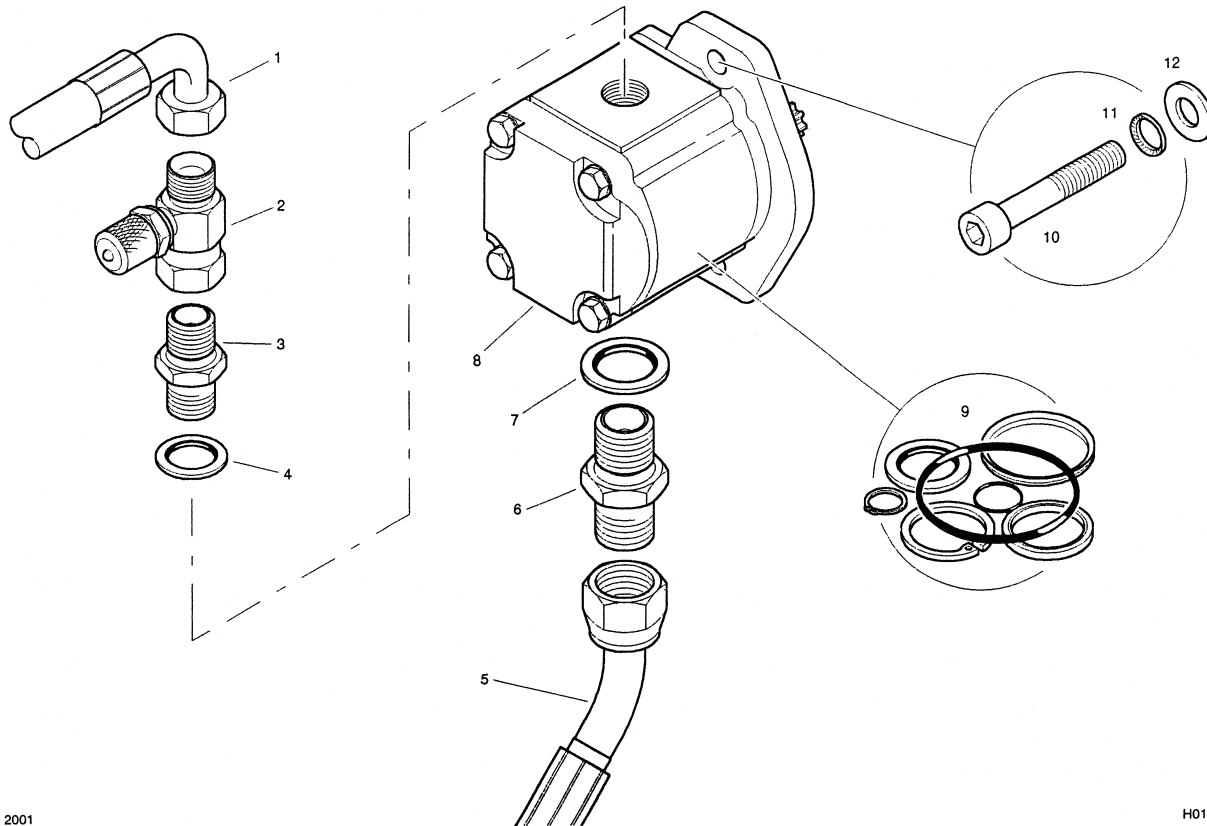

4. PARTS LIST

4.20 Tow Valve

March 2003

H0105-0-50

4. PARTS LIST

4.20 Tow Valve

ITEM	PART NO.	DESCRIPTION	QUANTITY
1	76972	Bolt	2
2	70754	Washer	2
3	70122	Washer	2
4	64000	Tow Valve	1
5	62615	Seal	1
6	62616	Union	1
7	62639	Tee	1
8	64001	Hydraulic Hose	1
10	64002	Hydraulic Hose	1
12	64003	Seal Kit	1
13	62615	Seal	1
14	62616	Union	1
15	63979	Hydraulic Hose	1
17	63247	Union	1
18	64004	Hydraulic Hose	1
20	70581	Seal	1
21	62615	Seal	1
22	62616	Union	1
23	64005	Hydraulic Hose	1

4. PARTS LIST

4.21 Vibrator Pump

March 2001

H0105-0-52

4. PARTS LIST

4.21 Vibrator Pump

ITEM	PART NO.	DESCRIPTION	QUANTITY
1	64006	Hydraulic Hose	1
2	64007	Adaptor	1
3	70590	Union	1
4	70577	Seal	1
5	63975	Hydraulic Hose	1
6	70584	Union	1
7	70585	Seal	1
8	63230	Hydraulic Pump	1
9	64008	Seal Kit	1
10	62819	Capscrew	2
11	62545	Washer	2
12	70309	Washer	2