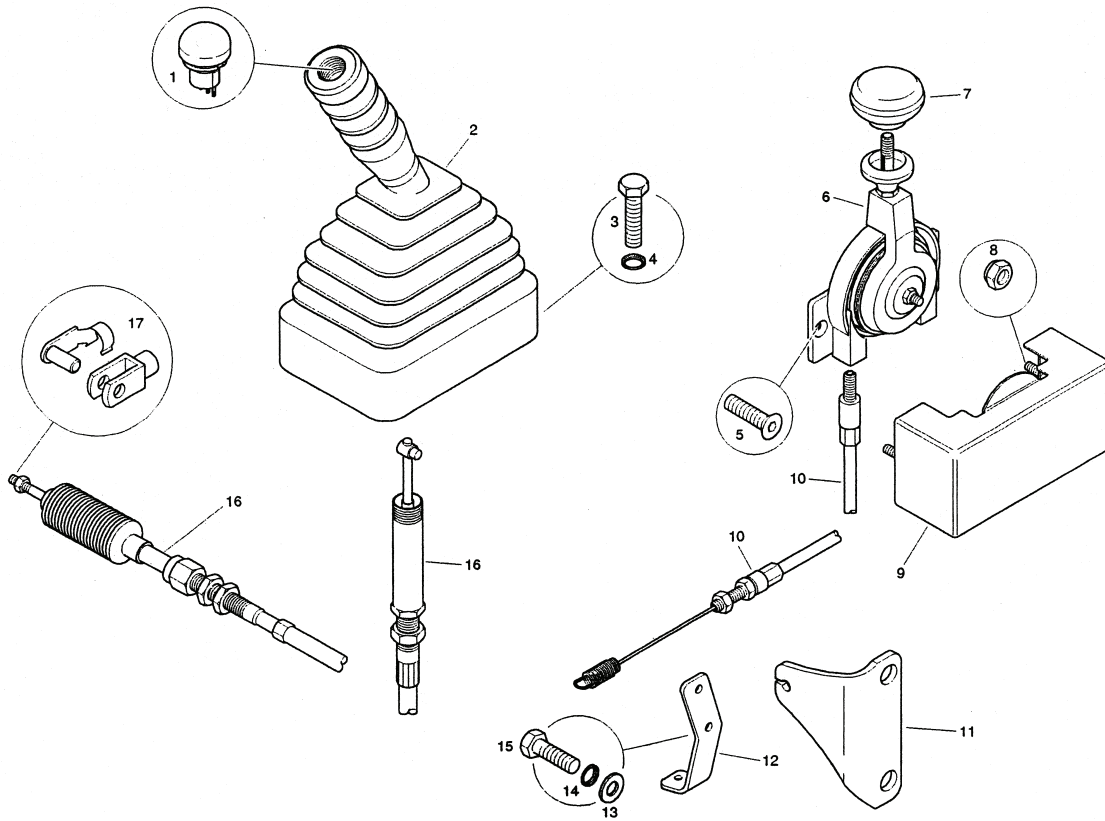

4. PARTS LIST

4.10 Seat Support Continued

March 2003

H0105-0-20

4. PARTS LIST

4.10 Seat Support Continued

ITEM	PART NO.	DESCRIPTION	QUANTITY
53	70784	Schnoor Washer	5
54	62510	Setscrew	5
55	70801	Setscrew	3
56	70784	Schnoor Washer	3
57	62897	Cover	1
58	62898	Hose Clip	2
59	62899	Hose	1
60	62510	Setscrew	4
61	70784	Schnoor Washer	4
62	70808	Washer	4
63	62900	Cover	1
64	62508	Cable	1
65	62511	Setscrew	2
66	70301	Washer	4
67	70298	Nut	2
68	70784	Schnoor Washer	2
69	62902	Grommet	1
70	62901	Cover	1

4. PARTS LIST

4.11 Control & Throttle Lever to February 2003

March 2001

H0105-0-24

4. PARTS LIST

4.11 Control & Throttle Lever to February 2003

ITEM	PART NO.	DESCRIPTION	QUANTITY
1	63908	Switch	1
2	63909	Control Lever	1
3	70801	Setscrew	4
4	70784	Washer	4
5	63910	Screw	2
6	63911	Throttle Lever	1
7	63912	Knob	1
8	70620	Nut	1
9	63913	Cover	2
10	63914	Throttle Cable	1
11	63915	Bracket	1
12	63916	Bracket	1
13	70620	Nut	1
14	70784	Washer	2
15	70123	Setscrew	2
16	63917	Cable	2
17	63918	Fork End	1