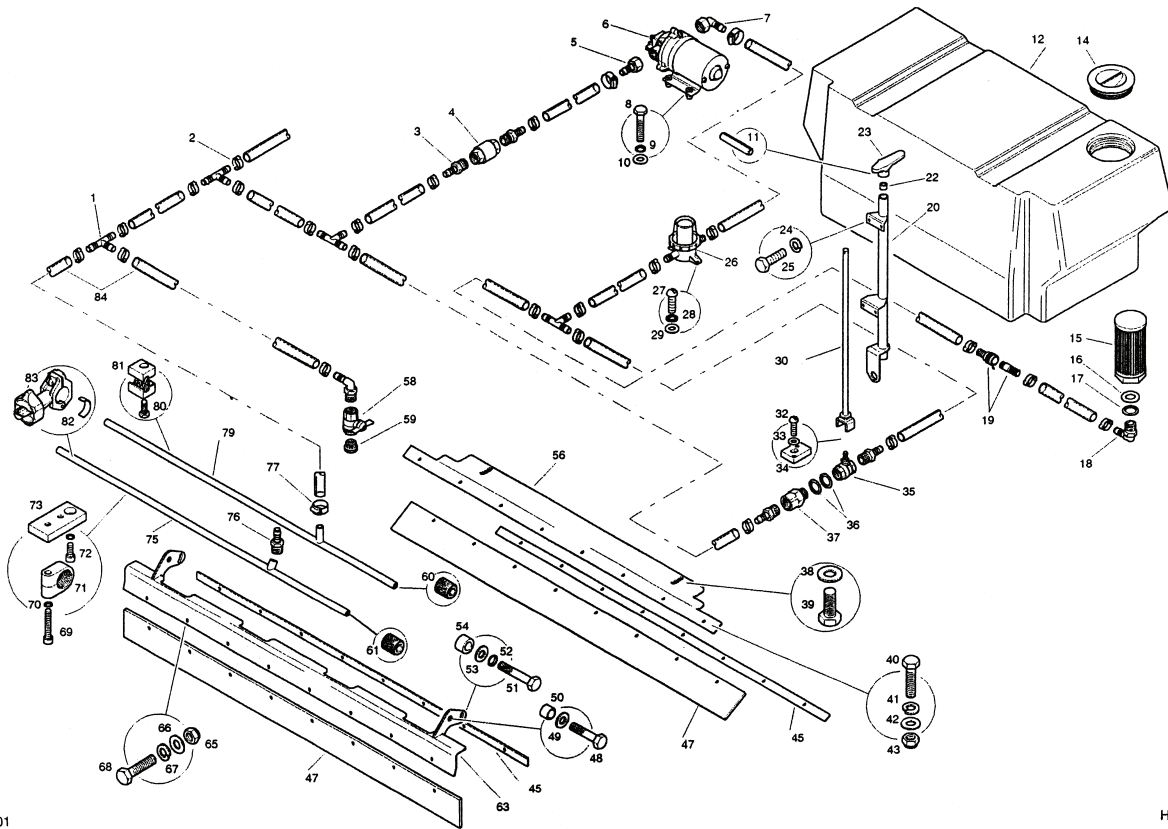

4. PARTS LIST

4.16 Water System

March 2001

H0105-0-36

4. PARTS LIST

4.16 Water System

ITEM	PART NO.	DESCRIPTION	QUANTITY
1	70161	Tee	4
2	70776	Clip	22
3	70434	Socket	4
4	62902	Valve	1
5	62959	Socket	1
6	63949	Pump	1
7	62961	Elbow	1
8	63950	Setscrew	4
9	70784	Washer	4
10	70301	Washer	4
11	62570	Pin	1
12	62963	Water Tank	1
14	63951	Water Tank Cap	1
15	70379	Filter	1
16	63952	Washer	1
17	70577	Seal	1
18	70778	Elbow	2
19	62580	Coupling	1
20	62966	Support	1
22	70574	Bearing	2
23	62964	Handle	1
24	70631	Spring Washer	4
25	70123	Setscrew	4
26	62962	Filter	1
27	63953	Screw	2
28	63954	Washer	2
29	70806	Washer	2
30	62965	Rod	1
32	62571	Screw	1
33	70806	Washer	1
34	62569	Lever	1
35	62568	Tap	1
36	70577	Seal	2
37	70520	Union	1
38	62844	Washer	4
39	70217	Setscrew	4
40	70743	Bolt	A/R
41	70116	Spring Washer	A/R
42	70122	Washer	A/R
43	70538	Nut	A/R
45	62971	Plate	4
47	62972	Scraper Blade	4
48	62679	Bolt	4