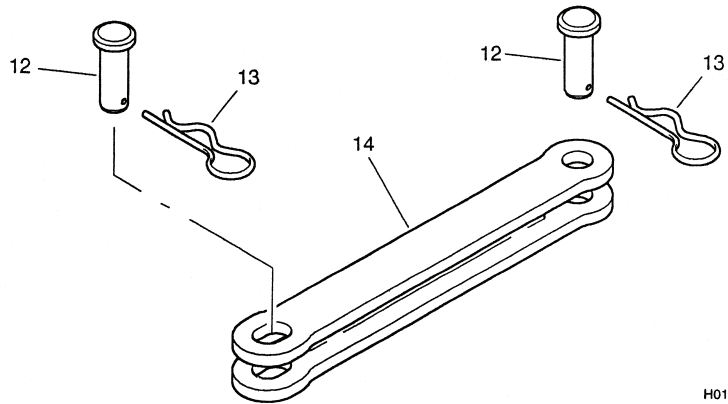

4. PARTS LIST

4.9 Articulation Lock

March 2001

H0105-0-18

4. PARTS LIST

4.9 Articulation Lock

ITEM	PART NO.	DESCRIPTION	QUANTITY
1	70786	Cap	3
2	62678	Grease Nipple	3
3	62860	Adaptor	3
4	70309	Washer	3
5	62861	Nut	3
6	62862	Hose	1
8	62863	Hose	1
10	62864	Hose	1
12	62883	Pin	2
13	62502	Clip	2
14	63899	Articulation Lock	1