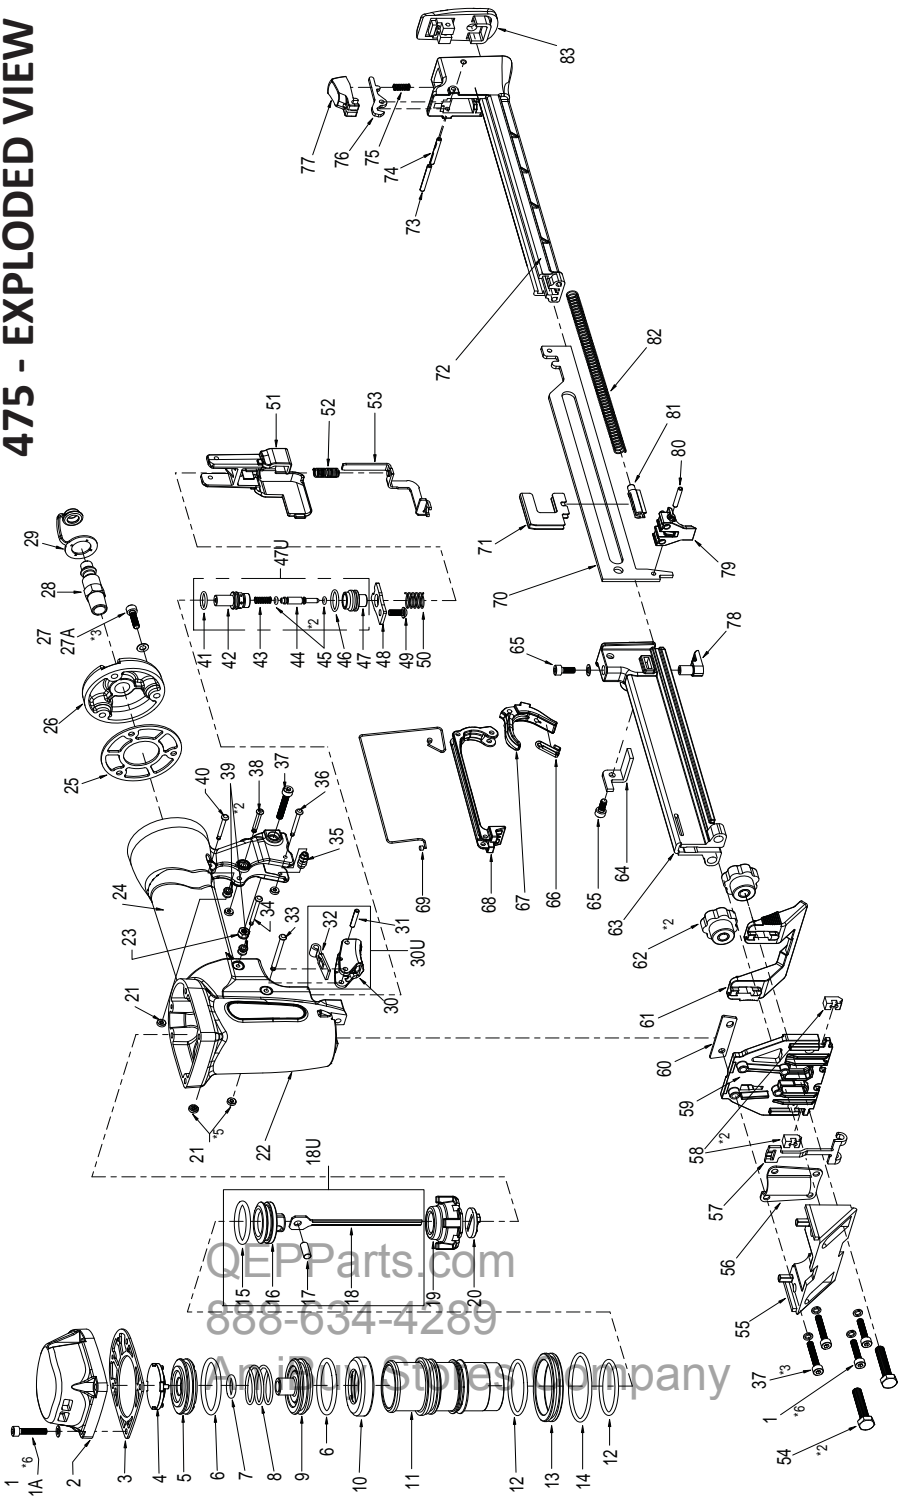

475 - EXPLODED VIEW

475 FLOORING STAPLER - PART LISTING

475	Part Number	Description
1, 1A	47501	SCREW, SHCS (10001)
2	47502	CAP (10002)
3	47503	GASKET, CAP (10003)
4	47504	TOP SEAL (10004)
5	47505	POPPET (10005)
6	47506	O-RING (10006)
7	47507	O-RING (10007)
8	47508	SPRING, HEAD VALVE (10008)
9	47509	HEAD VALVE (10009)
10	47510	CYLINDER TOP SEAL (10010)
11	47511	CYLINDER (10011)
12	47512	O-RING (10012)
13	47513	CYLINDER RING (10013)
14	47514	O-RING (10014)
15	47515	O-RING (10015)
16	47516	PISTON (10016)
17	47517	PIN (10017)
18	47518	DRIVER BLADE (10018)
18U	47585	PISTON/DRIVER BLADE ASSY (10018U)
19	47519	BUMPER (10019)
20	47520	GUIDE DRIVER (10020)
21	47521	PIN RETAINER (10021)
22	47522	BODY (10022)
23	47523	NUT (10023)
24	47524	GRIP, RUBBER (10024)
25	47525	GASKET, HANDLE (10025)
26	47526	HANDLE CAP (10026)
27	47527	SCREW, SHCS (10027)
28	47528	AIR PLUG (10028)
29	47529	PLUG CAP (10029)
30	47530	TRIGGER (10030)
31	47531	SPRING PIN (10031)
32	47532	TRIGGER PLATE (10032)

475	Part Number	Description
33	47533	PIN, TRIGGER (10033)
34	47534	PIN (10034)
35	47535	ROLLER (10035)
36	47536	O-RING (10036)
37	47537	SCREW, SHCS (10037)
38	47538	PIN (10038)
39	47539	ROLLER (10039)
40	47540	PIN (10040)
41	47541	O-RING (10041)
42	47542	TRIGGER VALVE PLUNGER (10042)
43	47543	SPRING, TRIGGER VALVE (10043)
44	47544	TRIGGER VALVE STEM (10044)
45	47545	O-RING (10045)
46	47546	O-RING (10046)
47	47547	TRIGGER VALVE HOUSING (10047)
47U	47586	TRIGGER VALVE UNIT (10047U)
48	47548	HOLD PLATE (10048)
49	47549	SCREW (10049)
50	47550	SPRING (10050)
51	47551	ARM GUIDE (10051)
52	47552	SPRING (10052)
53	47553	SAFETY ARM B (10053)
54	47554	SCREW, HHCS (10054)
55	47555	FRONT GUIDE (10055)
56	47556	ARM COVER (10056)
57	47557	SAFETY ARM A (10057)
58	47558	INSERT, NOSE (10058)
59	47559	NOSE (10059)
60	47560	PLATE, DRIVER (10060)
61	47561	FOOT (10061)
62	47562	KNOB (10062)
63	47563	MAGAZINE, FIXED (10063)
64	47564	STOP PLATE (10064)
65	47565	SCREW, SHCS (10065)