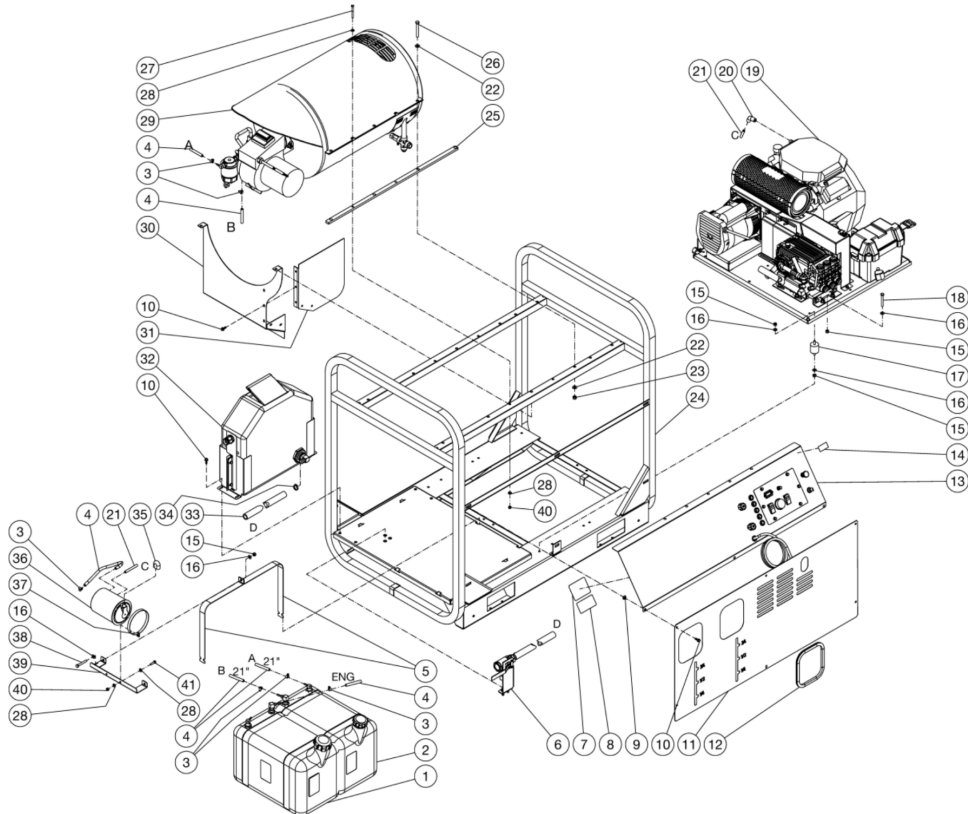

HDS-3006-0B7G / HDS-3006-0B7G (sn:0-99999999)

UNIT ASSY

Id	Item #	Description	Quantity
1	N/A	GAS TANK ASSEMBLY	1
1	N/A	DIESEL FUEL TANK ASSY	1
2	N/A	BURNER FUEL TANK ASSEMBLY	1
3	42-0004	CLAMP WORM (GASOLINE MODELS)	7
3	42-0004	CLAMP WORM (DIESEL MODELS)	8
4	15-0008	FUEL HOSE *(ELEVEN FEET REQUIRED)	1
5	20-0585A18	TANK STRAP	4
6	N/A	BALL VALVE ASSEMBLY	1
7	N/A	DECAL - DATA PLATE	1
8	N/A	DECAL- SILVER STICKER	1
9	30-6027	CLIP NUT	6
10	27-1200	BOLT (3008 GASOLINE MODELS)	15