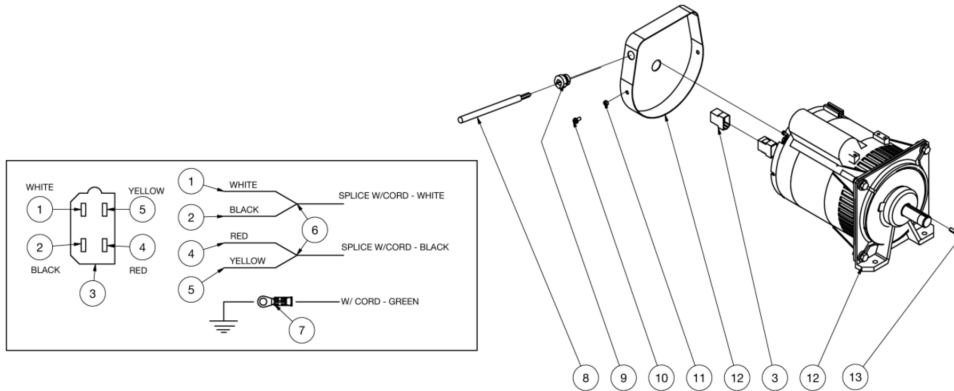

HDS-3006-0B7G / HDS-3006-0B7G (sn:0-99999999)

GENERATOR

Id	Item #	Description	Quantity
1	32-0452	WIRE - WHITE	1
2	32-0091	WIRE - BLACK	1
3	N/A	CONNECTOR	1
4	32-0178	WIRE - RED	1
5	32-0853	WIRE - YELLOW	1
6	32-0417	CRIMP	1
7	32-0099	TERMINAL RING	1
8	32-0440	CORD	1
9	9-0045	BUSHING	1
10	27-9593	SCREW	2
11	30-6001	NUT	1
12	32-0895	ALTERNATOR	1
13	43-0085	KEY	1

*MUST ORDER IN ONE FOOT LENGTHS