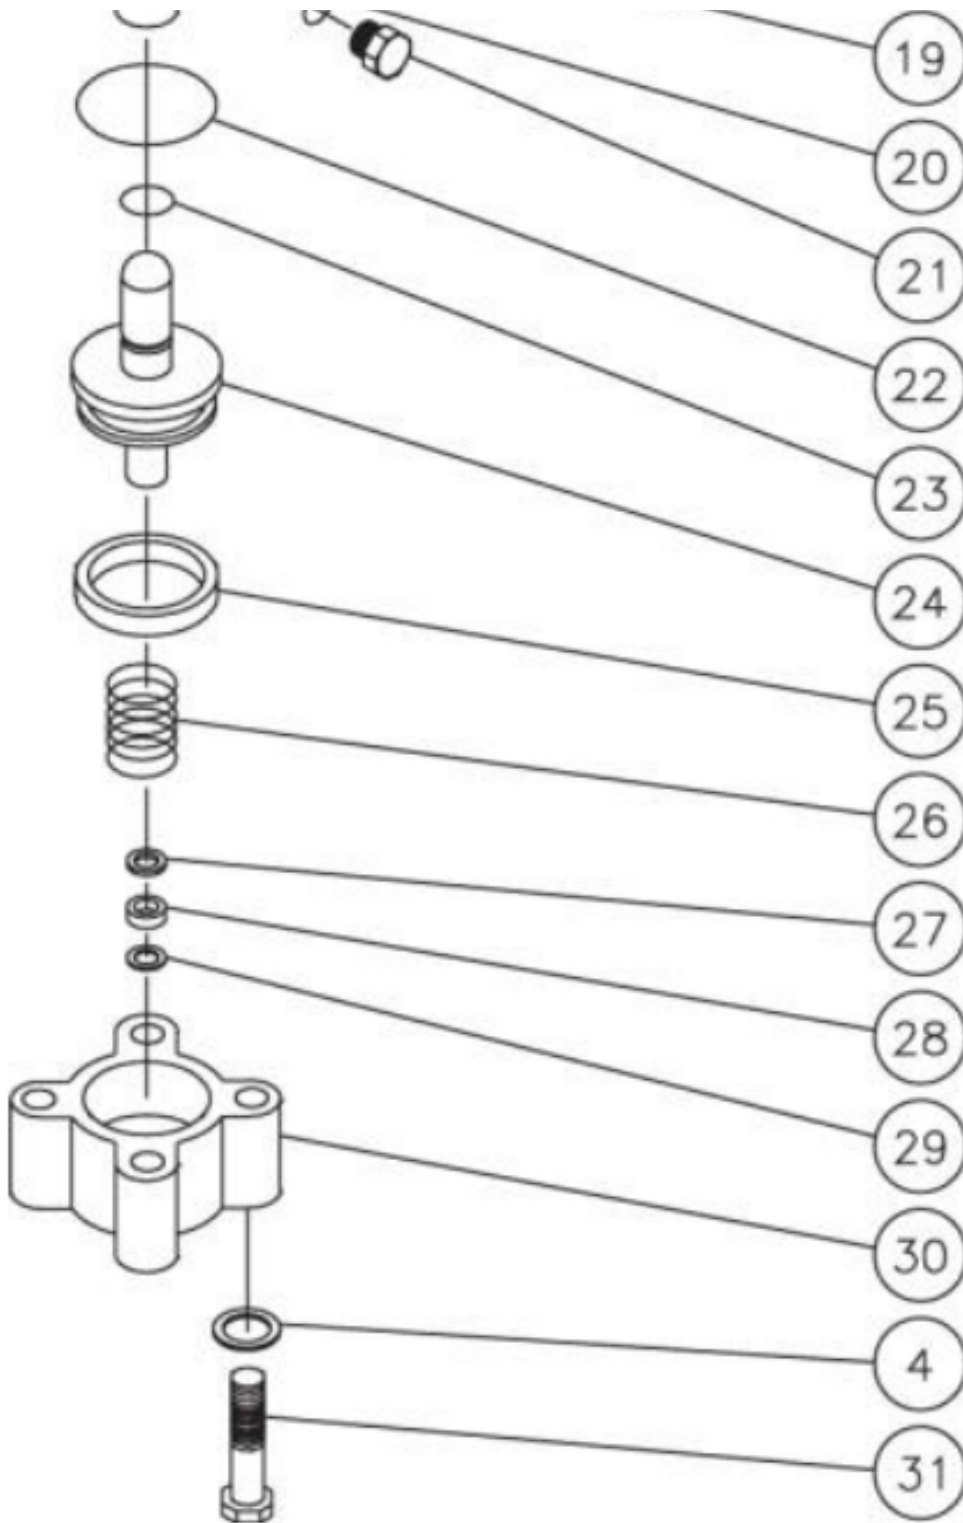

Id	Item #	Description	Quantity
1	27-8077	BOLT	1
2	30-3010	HEX NUT	1
3	27-8434	BOLT	4
4	29-0154	LOCKWASHER	8
5	8-0138	UPPER BODY	1
6	8-0277	WASHER	1
7	8-0124	BY-PASS RESTRICTOR	1
8	8-0135	SPRING GUIDE	1