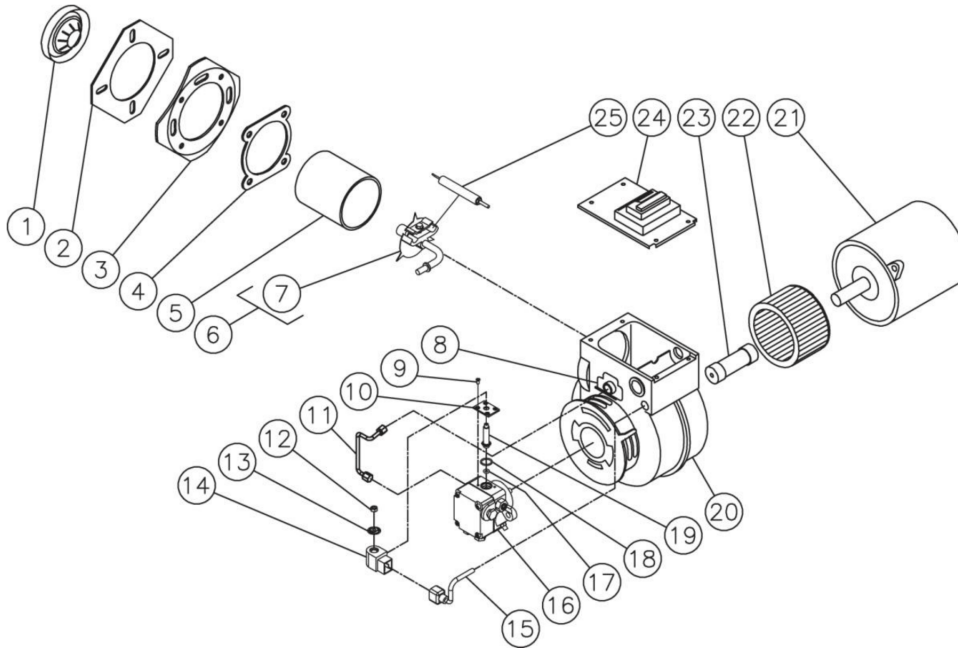

HDS-3006-0B7G / HDS-3006-0B7G (sn:0-99999999)

BURNER ASSY

Id	Item #	Description	Quantity
1	44-0011	BURNER HEAD	1
2	44-0108	MOUNTING GASKET	1
3	44-0109	FLANGE	1
4	26-0138	GASKET	1
5	44-0110	AIR TUBE	1
6	44-0113	NOZZLE LINE ASSEMBLY	1
7	44-0114	ELECTRODE KIT	1
8	44-0031	ESCUTCHEON PLATE	1
9	SEE KIT	SCREW (SEE 70-0746)	1
10	46-1004	BASE PLATE (SEE 70-0746)	1
11	44-0026	FUEL LINE	1
12	46-1016	PISTON NUT (SEE 70-0746)	1
13	SEE KIT	SPRING WASHER (SEE 70-0746)	1
14	46-1020	FUEL SOLENOID	1
15	44-0122	CORD SET	1
16	3-0236	FUEL PUMP	1