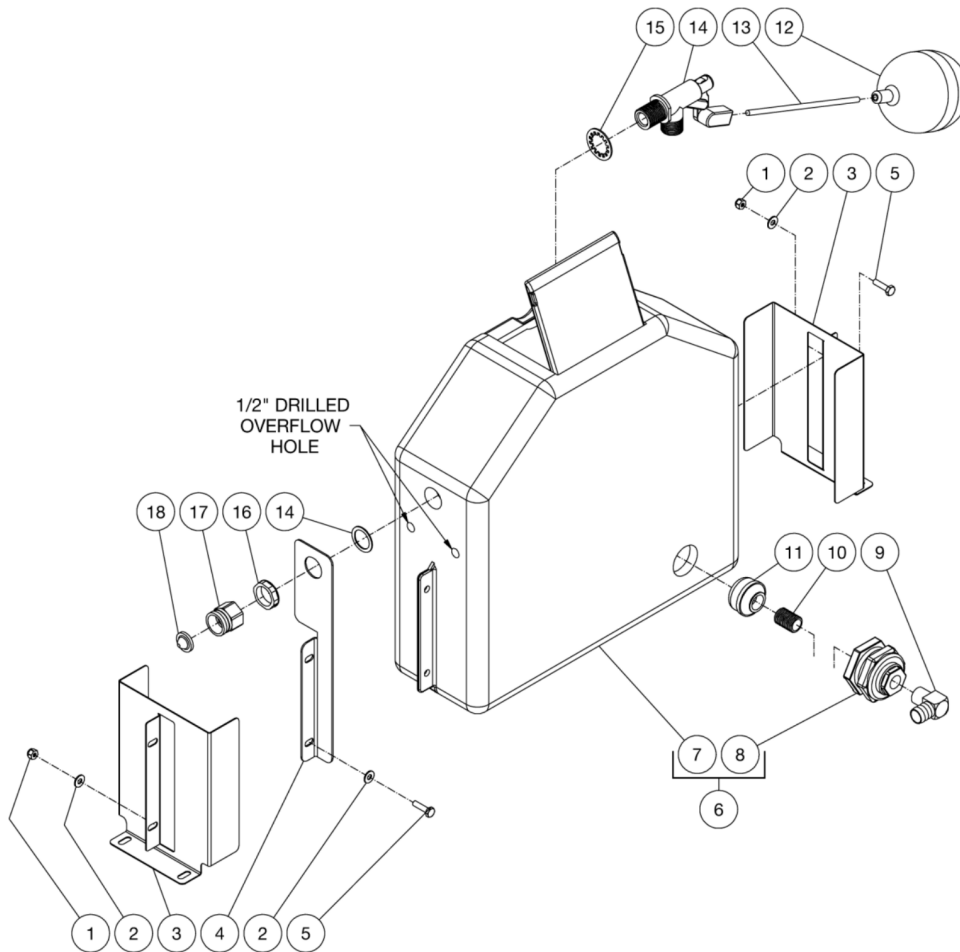

HDS-3006-0B7G / HDS-3006-0B7G (sn:0-99999999)

FLOAT TANK ASSY

Id	Item #	Description	Quantity
1	30-0155	LOCKNUT	4
2	28-0002	WASHER	6
3	20-0586A18	BRACKET / FLOAT TANK	2
4	20-0912A18	BRACKET	1
5	27-0016	BOLT	4
6	850-0322	FLOAT TANK ASSEMBLY (INC. 7-8)	1
7	N/A	FLOAT TANK	1
8	N/A	BULKHEAD (INC. 25-0506 GASKET)	1
9	23-0037	ELBOW	1
10	23-0019	NIPPLE	1