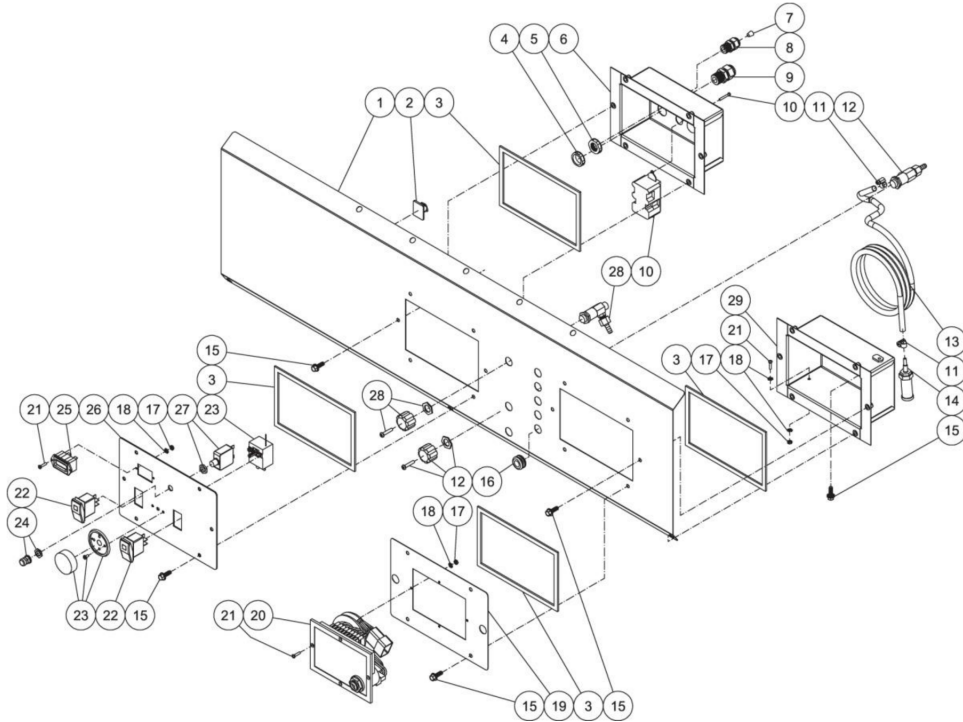

HDS-3006-0B7G / HDS-3006-0B7G (sn:0-99999999)

DIESEL FUEL TANK

Id	Item #	Description	Quantity
1	21-0286	CONTROL PANEL	1
2	33-0264	WIRE CLIP	4
3	26-0248	GASKET	4
4	32-0108	ELECTRICAL LOCKNUT	2
5	32-0587	ELECTRICAL LOCKNUT	3
6	20-0582A18	ELECTRIC BOX	1
7	32-0708	STRAIN RELIEF PLUG	3
8	32-0586	STRAIN RELIEF	3
9	32-0437	STRAIN RELIEF	2
10	32-0245	GFCI OUTLET	1
11	42-0004	CLAMP WORM	2
12	22-0226	DETERGENT VALVE	1
13	15-0021	HOSE *(SIX FEET REQUIRED)	1
14	19-0056	STRAINER	1