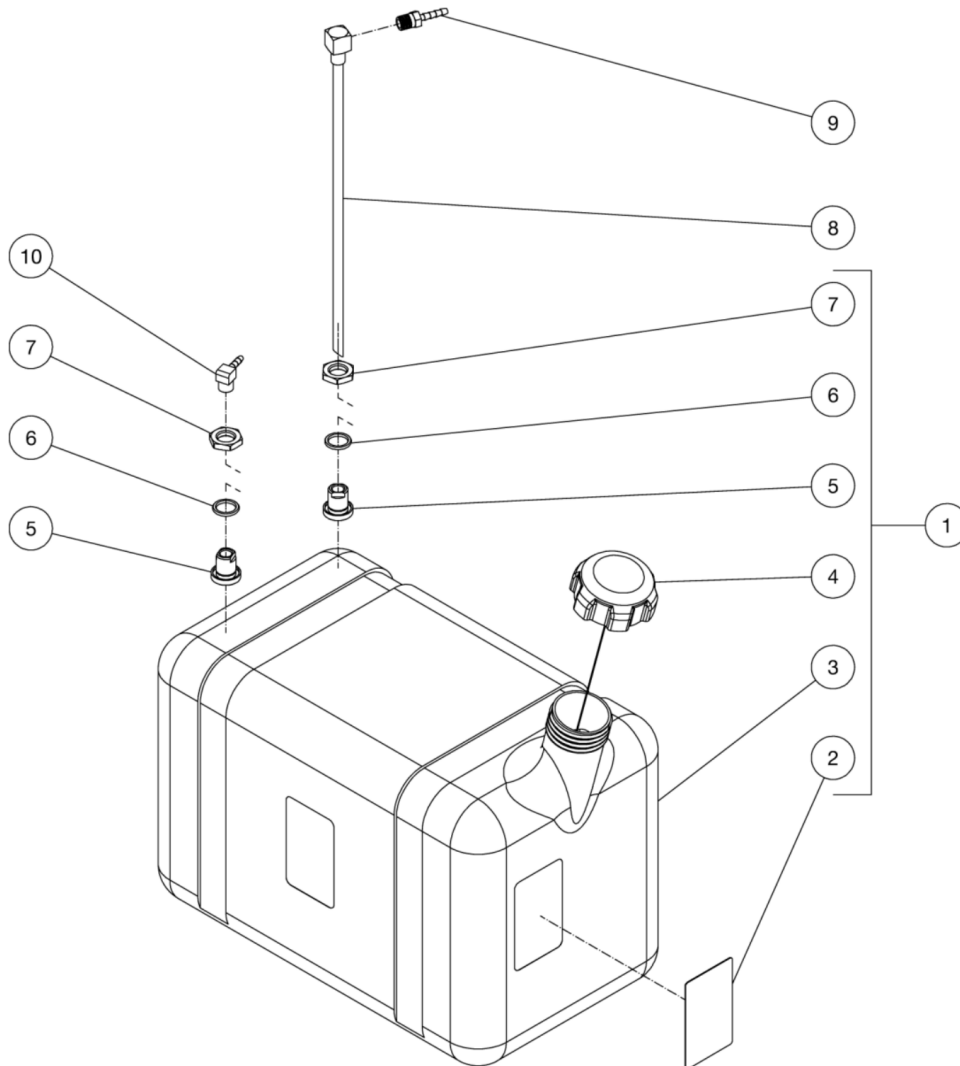

HDS-3006-0B7G / HDS-3006-0B7G (sn:0-99999999)

GAS TANK ASSY

Id	Item #	Description	Quantity
1	850-0306	GAS TANK ASSY (INC 2-7)	1
2	N/A	DECAL- CAUTION: GASOLINE ONLY (SEE 71-0034)	1
3	N/A	FUEL TANK - RED	1
4	12-0220	FUEL CAP - SEALED/TETHERED	1
5	23-0408	BULKHEAD FITTING	2
6	25-0427	O-RING	2
7	23-0409	NUT	2
8	33-0352	FUEL PICK-UP	1