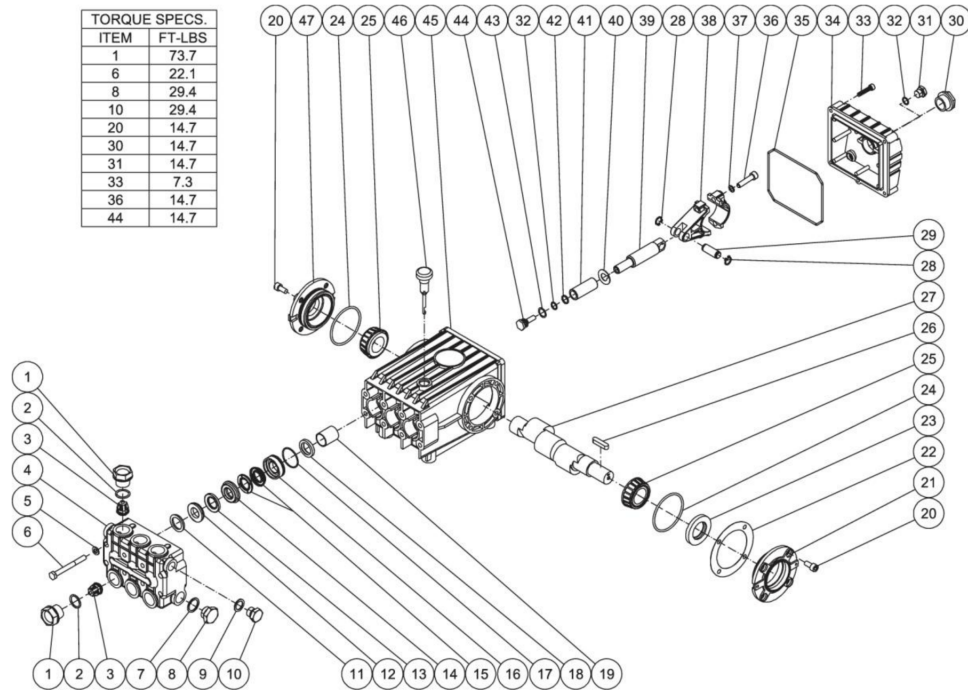

HDS-3006-0B7G / HDS-3006-0B7G (sn:0-99999999)

PUMP ASSY

Id	Item #	Description	Quantity
1	46-0889	VALVE CAP	6
2	25-0012	O-RING	6
3	22-0056	VALVE (SEE KIT 70-0009)	6
4	46-0890	MANIFOLD	1
5	28-1039	WASHER	8
6	27-8185	BOLT	8
7	28-1038	WASHER	2
8	39-0019	PLUG	2
9	28-1002	WASHER	2
10	39-0018	PLUG	2
11	70-0030	HEAD RING (SEE KIT 70-0030 AND 852-0122)	3
12	26-0098	V-PACKING SUPPORT (SEE KIT 70-0147 AND 852-0122)	3
13	25-0207	O-RING (SEE KIT 70-0147 AND 70-0148 AND 852-0122)	3
14	46-0659	HIGH PRESSURE INTERMEDIATE SEAL RETAINER (SEE KIT 70-0148)	3
15	26-0197	PRESSURE SEAL (SEE KIT 70-0147 AND 852-0122)	3