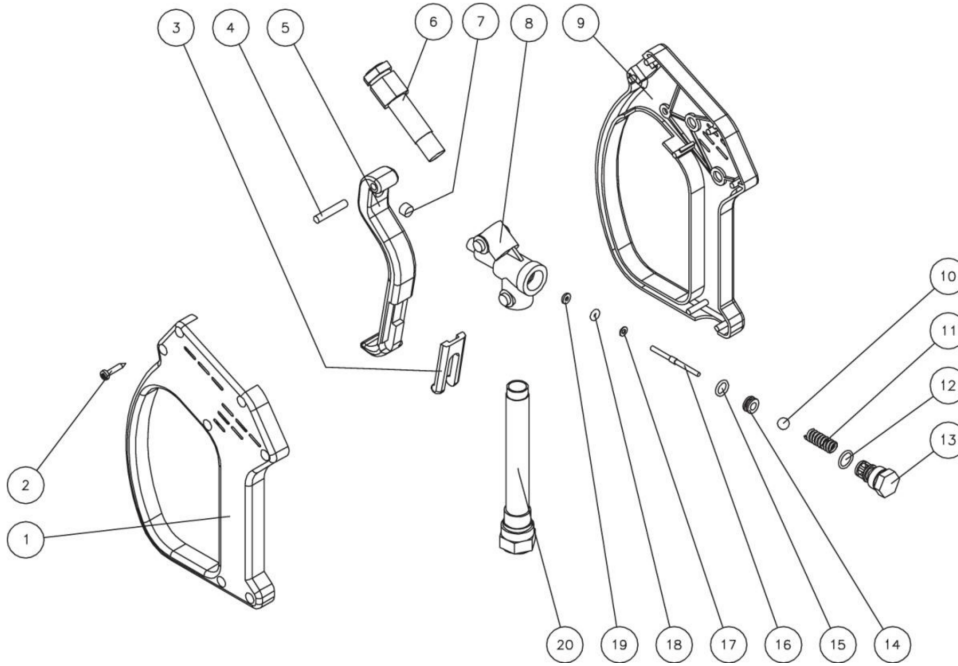

HDS-3006-0B7G / HDS-3006-0B7G (sn:0-99999999)

GUN ASSY

Id	Item #	Description	Quantity
1	N/A	PLASTIC HOUSING (LEFT)	1
2	N/A	SCREW	7
3	N/A	SAFETY LATCH	1
4	N/A	PIN	1
5	16-0393	TRIGGER	1
6	16-0395	TUBE	1
7	16-0394	STRIKER	1
8	N/A	BODY	1
9	N/A	PLASTIC HOUSING (RIGHT)	1
10	N/A Sep.	BALL (SEE 70-0332)	1
11	N/A	SPRING	1
12	N/A Sep.	O-RING (SEE 70-0332)	1
13	N/A	SPRING HOUSING PLUG	1
14	N/A Sep.	SEAT (SEE 70-0332)	1
15	N/A Sep.	O-RING (SEE 70-0332)	1