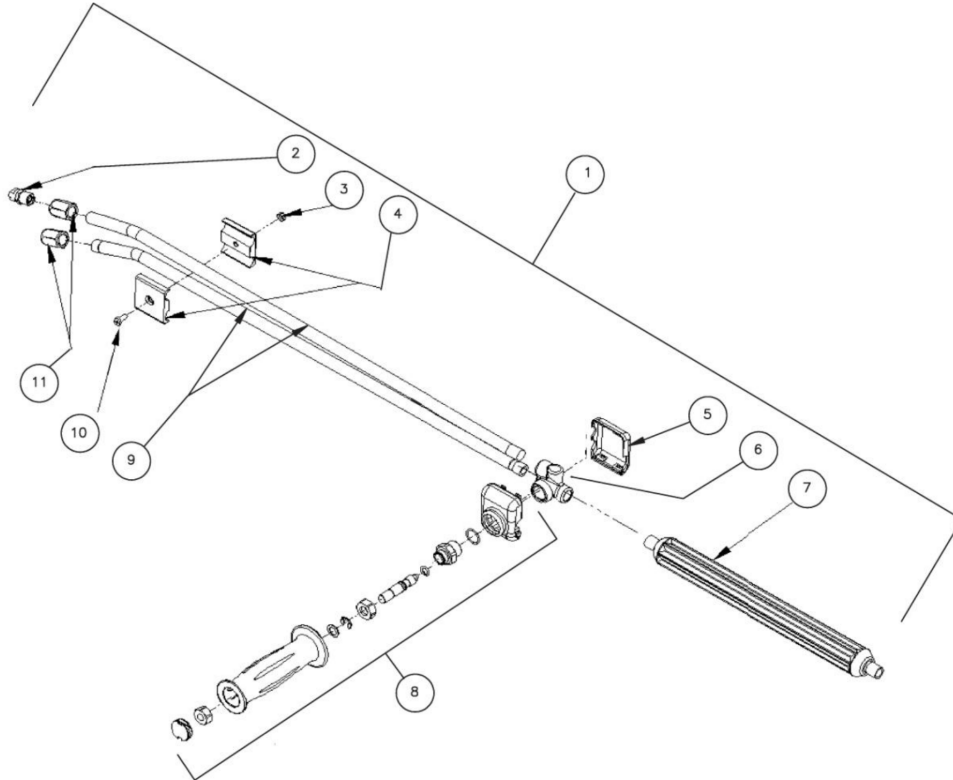

HDS-3006-0B7G / HDS-3006-0B7G (sn:0-99999999)

DUAL LANCE ASSEMBLY

Id	Item #	Description	Quantity
1	16-0416	DUAL LANCE ASSEMBLY - 36" (INC. 2-11)	1
1	16-0417	DUAL LANCE ASSEMBLY - 48" (INC. 2-11)	1
2	18-0110	DETERGENT NOZZLE	1
3	30-6001	NUT	1
4	16-0420	CLAMP	2
5	N/A Sep.	LOWER VALVE COVER (SEE 16-0416 OR 16-0417)	1
6	N/A Sep.	HOUSING (SEE 16-0416 OR 16-0417)	1
7	16-0419	LANCE	1
8	70-0419	HANDLE REPAIR KIT	1
9	N/A Sep.	LANCE (SEE 16-0416)	2
9	N/A Sep.	LANCE (SEE 16-0417)	2
10	27-8196	SCREW	1