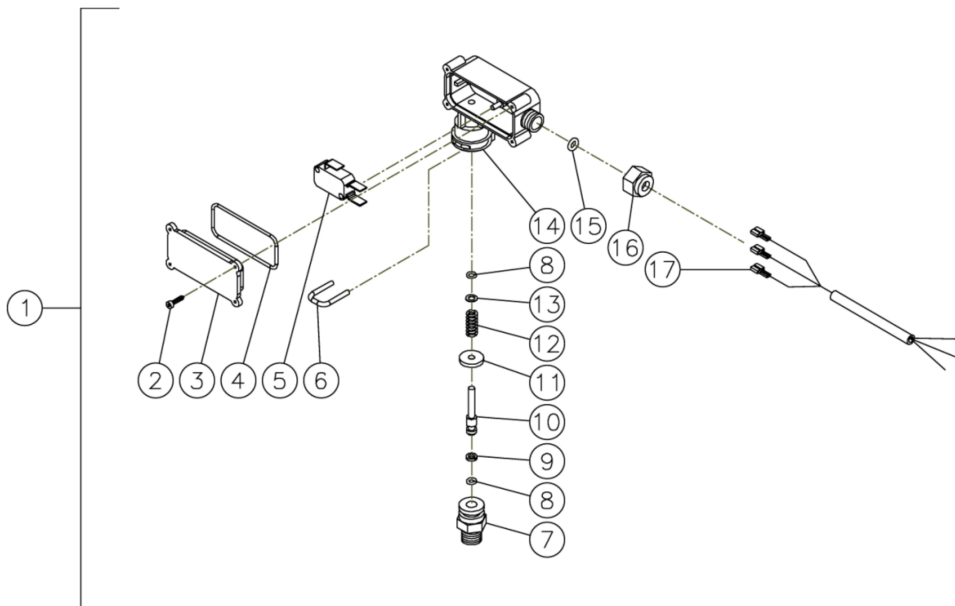

HDS-3006-0B7G / HDS-3006-0B7G (sn:0-99999999)

PRESSURE SWITCH

Id	Item #	Description	Quantity
1	22-0171	PRESSURE SWITCH- 15 BAR	1
1	22-0243	PRESSURE SWITCH- 25 BAR	1
2	N/A	SCREW	4
3	N/A	COVER	1
4	N/A Sep.	O-RING (SEE 70-0306)	1
5	N/A	MICRO SWITCH	1
6	N/A	RETAINER CLIP	1
7	N/A	BODY	1
8	N/A Sep.	O-RING (SEE 70-0306)	2
9	N/A Sep.	BACK-UP RING (SEE 70-0306)	1
10	N/A	PISTON	1
11	N/A	WASHER	1
12	49-0144	SPRING- 15 BAR	1
12	49-0145	SPRING- 25 BAR	1
13	N/A	WASHER	1
14	N/A	PLASTIC HOUSING	1