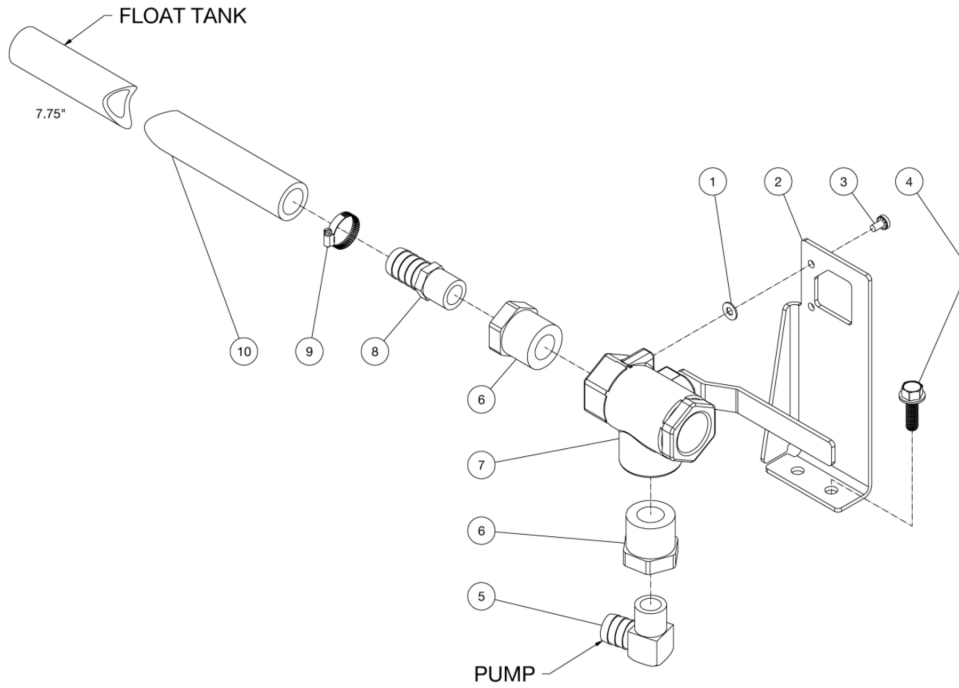

HDS-3006-0B7G / HDS-3006-0B7G (sn:0-99999999)

GENERATOR

Id	Item #	Description	Quantity
1	32-0452	WIRE - WHITE	1
2	32-0091	WIRE - BLACK	1
3	N/A	CONNECTOR	1
4	32-0178	WIRE - RED	1
5	32-0853	WIRE - YELLOW	1
6	32-0417	CRIMP	1
7	32-0099	TERMINAL RING	1
8	32-0440	CORD	1
9	9-0045	BUSHING	1
10	27-9593	SCREW	2
11	30-6001	NUT	1
12	32-0895	ALTERNATOR	1
13	43-0085	KEY	1

*MUST ORDER IN ONE FOOT LENGTHS

HDS-3006-0B7G / HDS-3006-0B7G (sn:0-99999999)

BALL VALVE ASSY

Id	Item #	Description	Quantity
1	28-0001	WASHER	2
2	20-0560A18	BRACKET	1
3	27-9533	SCREW	2
4	27-1201	BOLT	2
5	23-0037	ELBOW	1
6	23-0226	REDUCER	2
7	22-0321	BALL VALVE	1
8	23-0036	HOSE BARB	1
9	42-0003	HOSE CLAMP	1
10	15-0033	HOSE *(ONE FOOT REQUIRED)	1