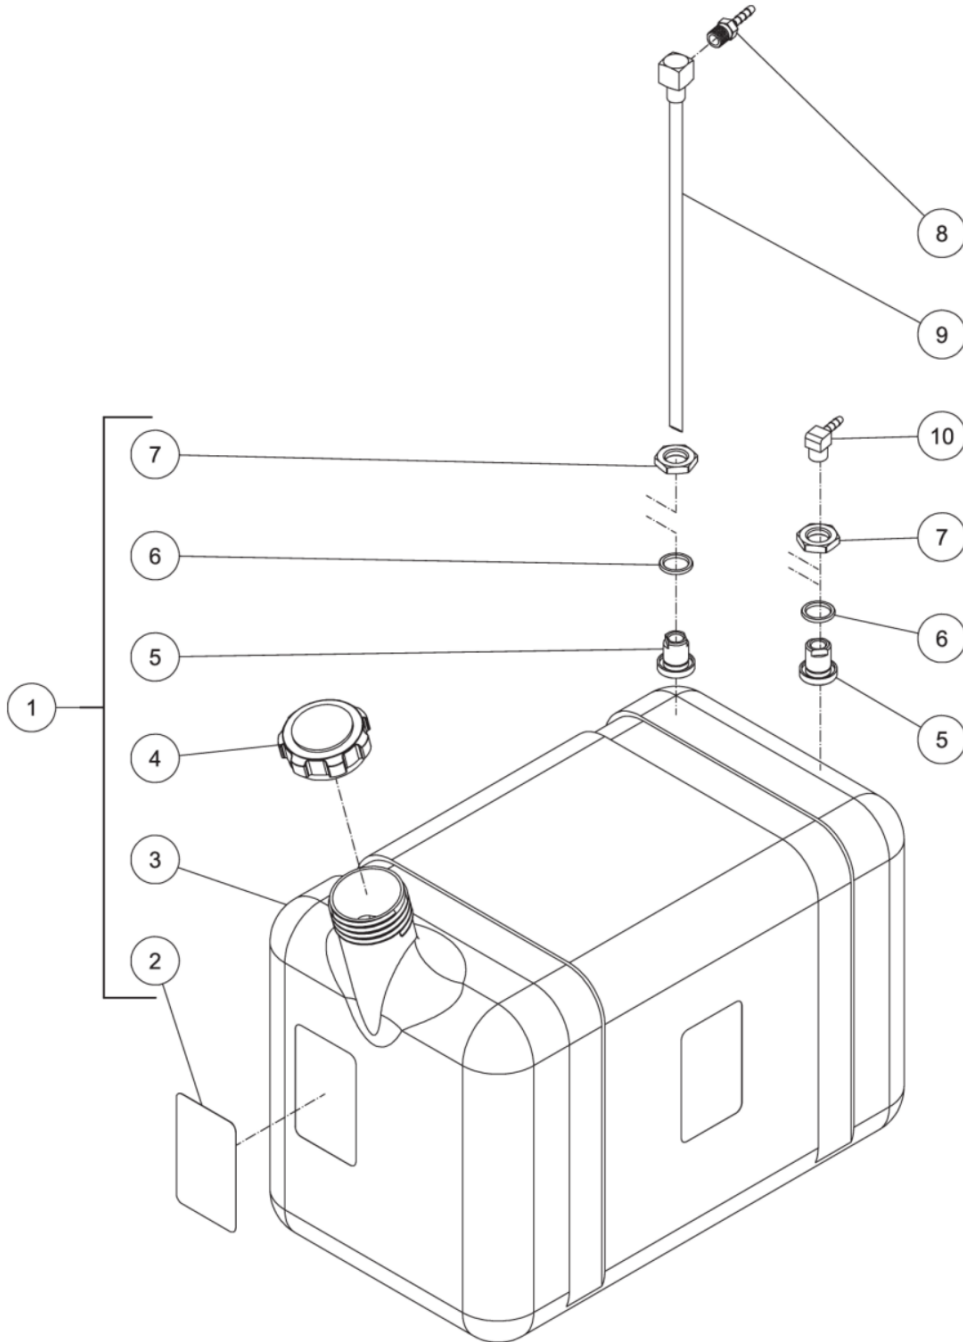

HDS-3006-0B7G / HDS-3006-0B7G (sn:0-99999999)

BURNER FUEL TANK

Id	Item #	Description	Quantity
1	850-0307	FUEL TANK ASSEMBLY (INC. 2-7)	1
2	34-1034	DECAL- CAUTION: RISK OF FIRE	1