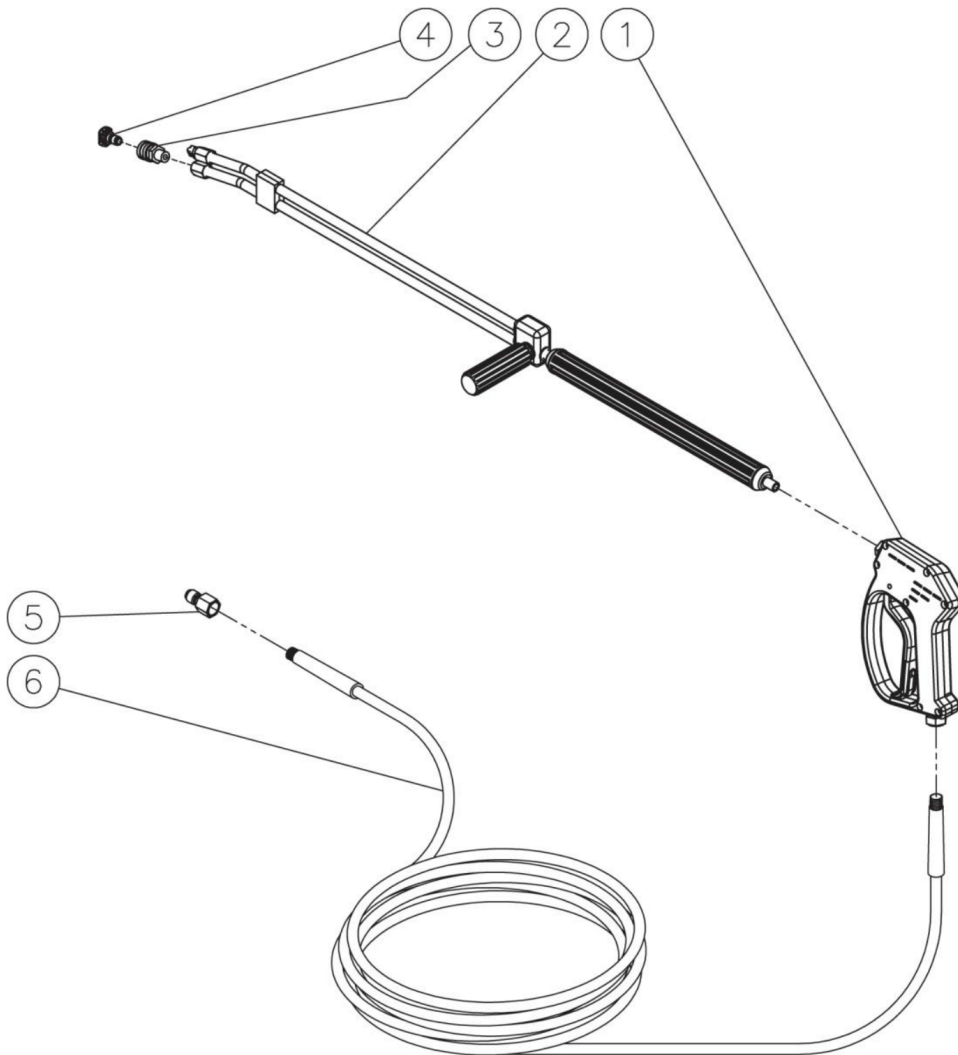

HDS-3006-0B7G / HDS-3006-0B7G (sn:0-99999999)

GUN/WAND/HOSE ASSY

Id	Item #	Description	Quantity
1	16-0446	GUN ASSEMBLY	1
2	16-0417	DUAL LANCE 48" (3005)	1
2	16-0416	DUAL LANCE 36" (1803/2004/3004)	1
3	17-0028	QUICK CONNECT SOCKET	1
4	18-0402	NOZZLE- 0004.5 (3004)	1
4	18-0403	NOZZLE- 1504.5 (3004)	1
4	18-0404	NOZZLE- 2504.5 (3004)	1
4	18-0405	NOZZLE- 4004.5 (3004)	1