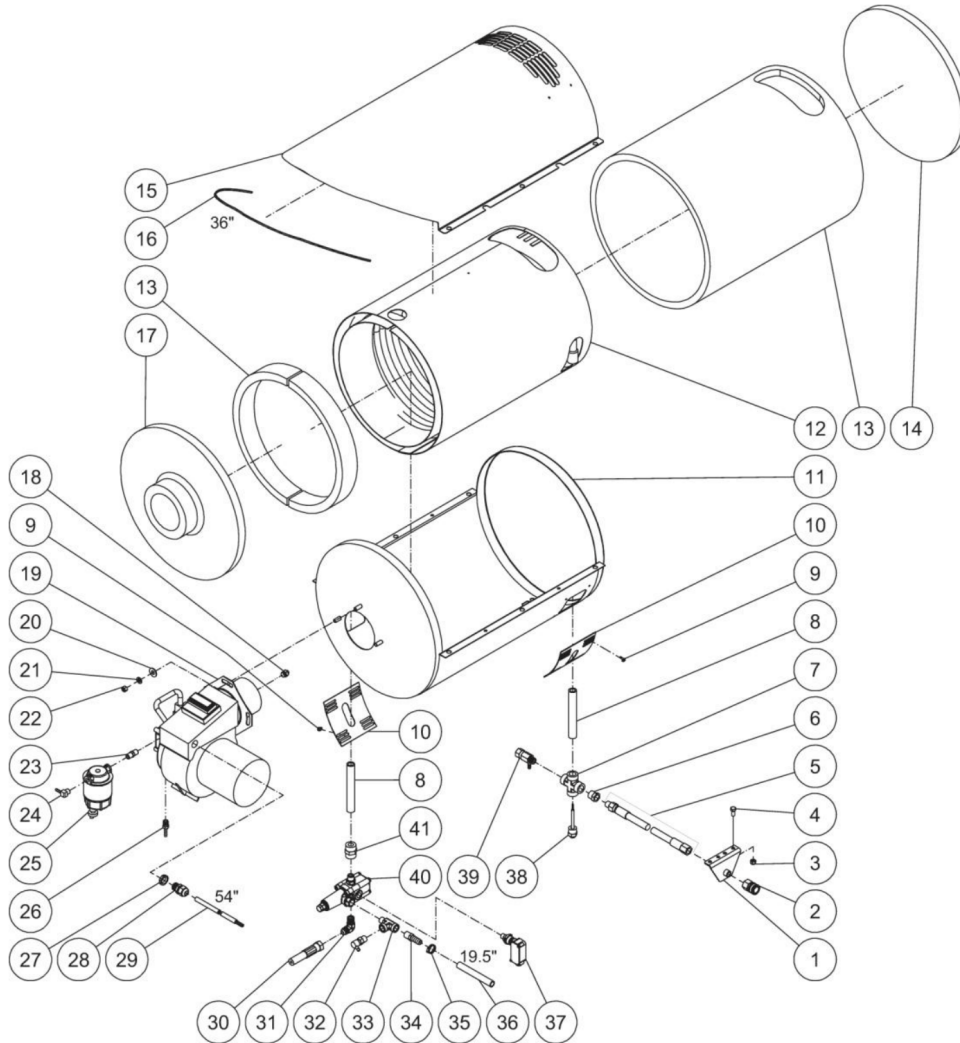

HDS-3006-0B7G / HDS-3006-0B7G (sn:0-99999999)

HEAT EXCHANGER ASSY

Id	Item #	Description	Quantity
1	13-0199A18	WATER OUTLET BRACKET	1
2	17-0004	QC SOCKET	1
3	30-0157	LOCKNUT	2
4	27-0066	BOLT	2
5	15-0202	HP HOSE	1
6	23-0016	REDUCER BUSHING	1
7	24-0241	CROSS	1
8	24-0254	PIPE NIPPLE	2