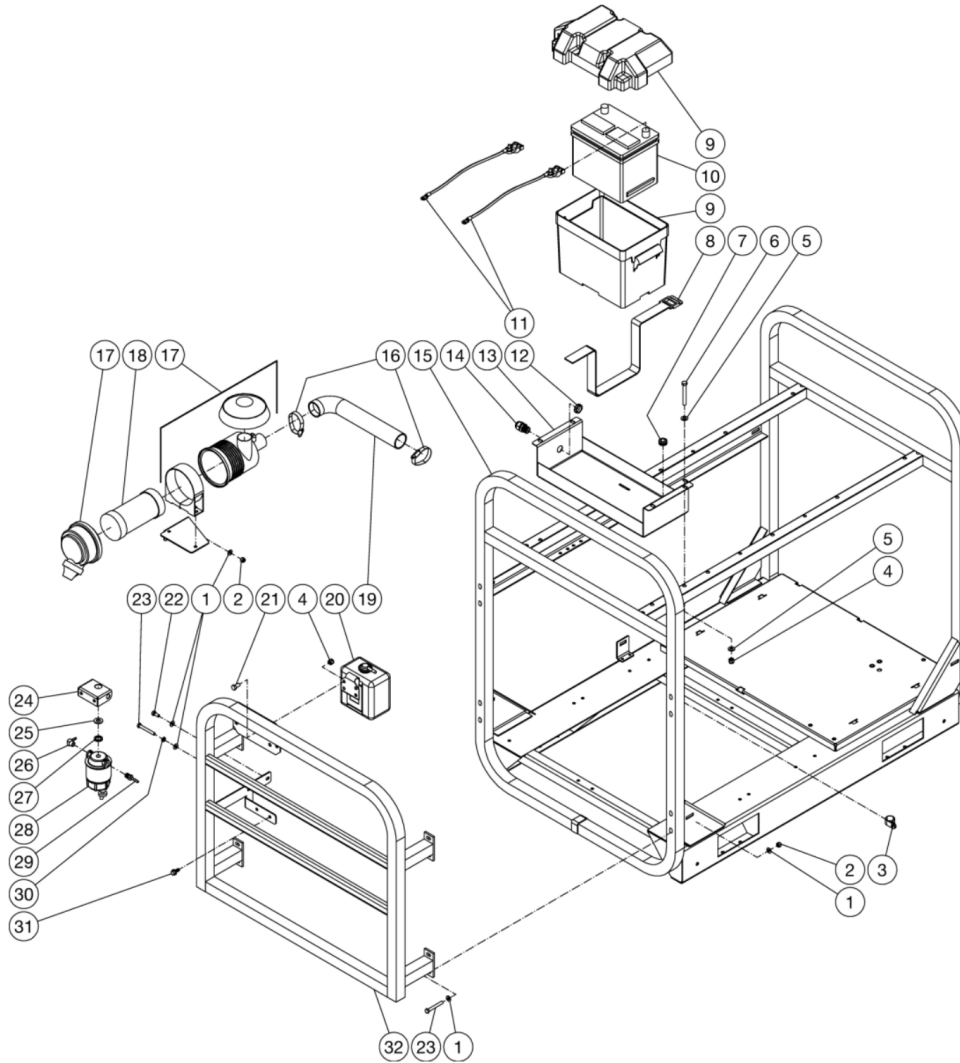

HDS-3006-0B7G / HDS-3006-0B7G (sn:0-99999999)

UNIT ASSY

Id	Item #	Description	Quantity
1	N/A	GAS TANK ASSEMBLY	1
1	N/A	DIESEL FUEL TANK ASSY	1
2	N/A	BURNER FUEL TANK ASSEMBLY	1
3	42-0004	CLAMP WORM (GASOLINE MODELS)	7
3	42-0004	CLAMP WORM (DIESEL MODELS)	8
4	15-0008	FUEL HOSE *(ELEVEN FEET REQUIRED)	1
5	20-0585A18	TANK STRAP	4
6	N/A	BALL VALVE ASSEMBLY	1
7	N/A	DECAL - DATA PLATE	1
8	N/A	DECAL- SILVER STICKER	1
9	30-6027	CLIP NUT	6
10	27-1200	BOLT (3008 GASOLINE MODELS)	15

Id **Item #**

Description

Quantity

*MUST ORDER IN ONE FOOT LENGTHS

HDS-3006-0B7G / HDS-3006-0B7G (sn:0-99999999)

FRAME ASSEMBLY

Id	Item #	Description	Quantity
1	28-0003	WASHER	20
2	30-0157	LOCKNUT	10
3	33-0291	CLIP	1
4	30-0159	LOCKNUT (3006/3505/4005)	6
4	30-0159	LOCKNUT (3008)	2
5	28-0004	WASHER (3006/3505/4005)	8
6	27-0576	BOLT (3006/3505/4005)	4
7	33-0001	GROMMET (3006/3505/4005)	2