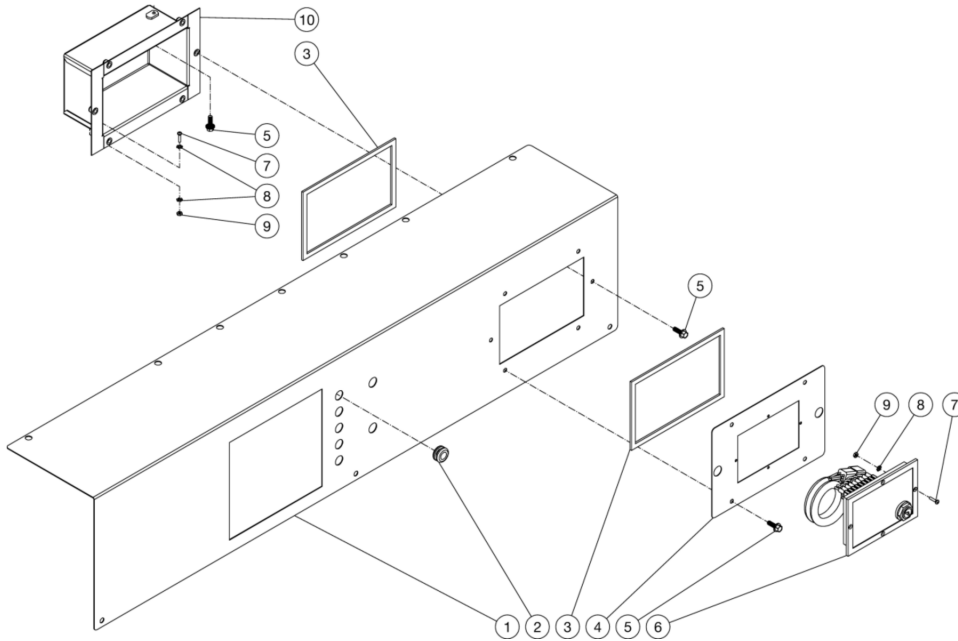

HDS-3006-0B7G / HDS-3006-0B7G (sn:0-99999999)

CONTROL PANEL

Id	Item #	Description	Quantity
1	20-1096A18	CONTROL PANEL	1
2	33-0001	GROMMET (3006/3505/4005)	5
2	33-0001	GROMMET (3008)	4
3	26-0248	GASKET	2
4	21-0227	ELECTRIC BOX PANEL (3006/3505/4005)	1
4	21-0308	ELECTRICAL BOX PANEL (3008)	1
5	27-1200	BOLT	7
6	32-0970	ENGINE CONTROL PANEL (3006/3505/4005)	1
6	32-0991	SWITCH ONLY FOR 32-0970 (3006/3505/4005)	1
6	32-1154	ENGINE CONTROL PANEL (3008)	1
7	27-8881	SCREW (3006/3505/4005)	5
7	27-8881	SCREW (3008)	1
8	28-1009	STAR WASHER (3006/3505/4005)	6
8	28-1009	STAR WASHER (3008)	2
9	30-0052	NUT (3006/3505/4005)	5
9	30-0052	NUT (3008)	1