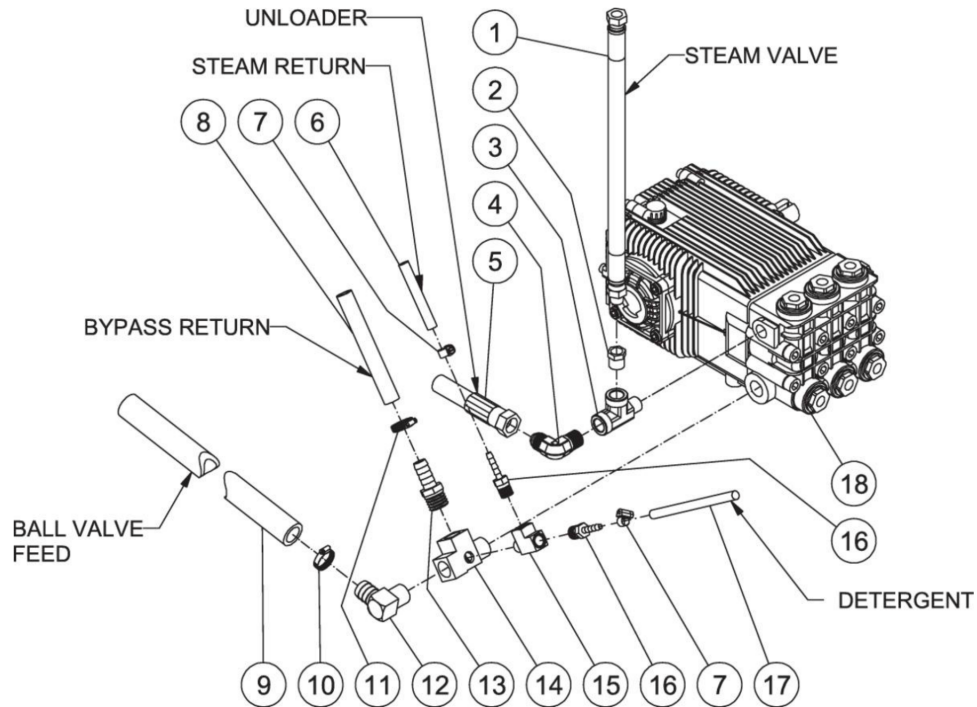

HDS-3006-0B7G / HDS-3006-0B7G (sn:0-99999999)

PUMP PLUMBING

Id	Item #	Description	Quantity
1	15-0225	HIGH PRESSURE HOSE ASSY	1
2	23-0017	BUSHING	1
3	23-0058	STREET TEE	1
4	24-0092	ELBOW	1
5	15-0221	HIGH PRESSURE HOSE ASSY	1
6	15-0008	FUEL HOSE *(TWO FEET REQUIRED)	1
7	42-0004	CLAMP WORM	2
8	15-0007	HOSE *(THREE FEET REQUIRED)	1
9	15-0033	HOSE *(FOUR FEET REQUIRED)	1
10	42-0003	HOSE CLAMP	1
11	42-0011	HOSE CLAMP	1
12	23-0037	ELBOW	1
13	23-0045	HOSE BARB	1
14	23-0388	STREET TEE	1
15	23-0127	STREET TEE	1