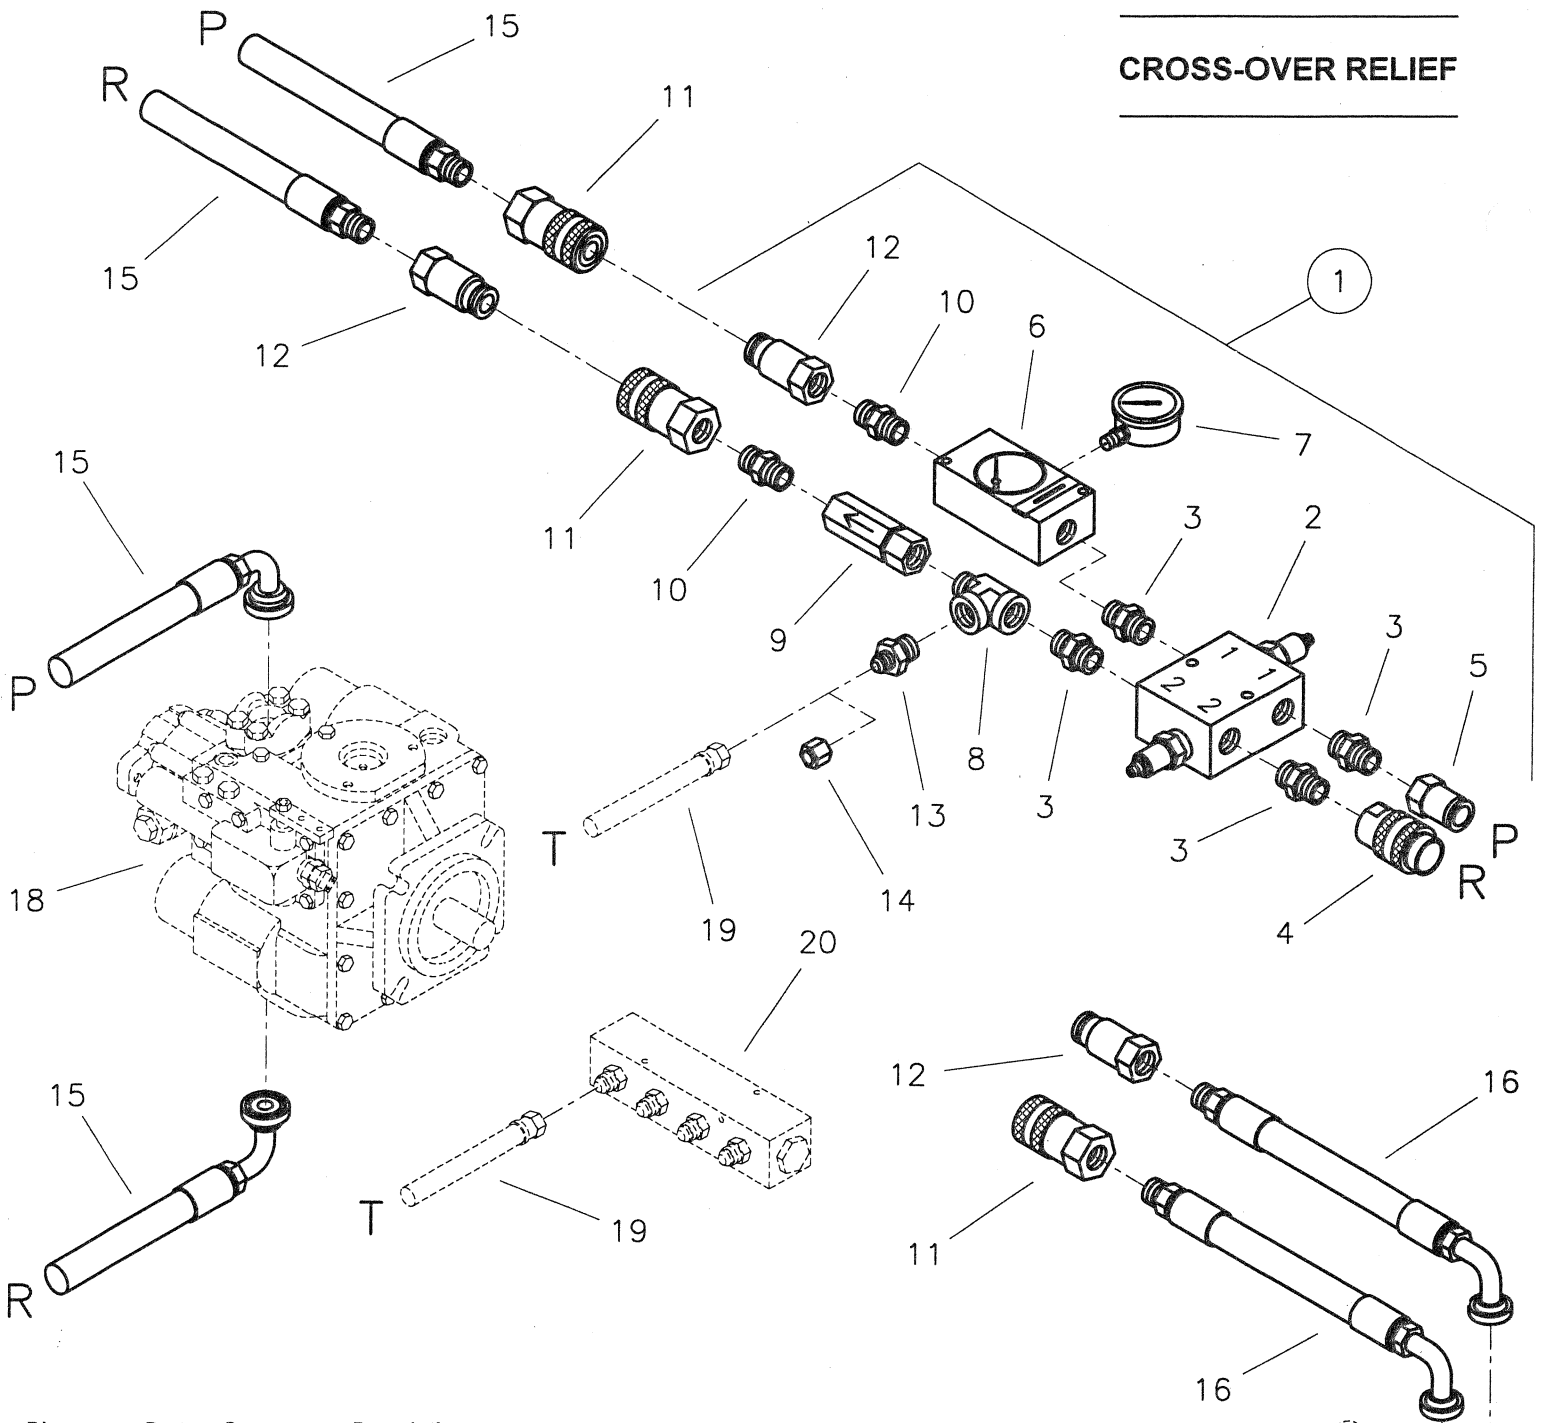

CROSS-OVER RELIEF

Diagram Number	Part No.	Qty. Req.	Description	Diagram Number	Part No.	Qty. Req.	Description
1	6040050	1	Cross-Over Relief Assembly (Includes #2 - #14)	10	3200137	2	Hex Nipple, 3/4" NPT
2	3200327	1	Cross-Over Relief (2,500 PSI)	11	3200324	3	Coupler, 3/4" QD (FG) 5,000 PSI
3	3200330	4	Adapter, 3/4" O-Ring to 3/4" Male Pipe	12	3200325	3	Nipple, 3/4" QD (FF)
4	3200100	1	Coupler, 3/4" QD (NS) 2,500 PSI	13	3200264	1	Restrictor, 3/4" Male Pipe to 1/2" Male JIC
5	3200101	1	Nipple, 3/4" QD (NS)	14	3200134	1	Cap, 1/2" JIC
6	3200328	1	Flow Meter	15	3200345	2	Hose Assembly, 3/4" x 52" HP
7	3200228	1	Pressure Gauge	16	3200346	2	Hose Assembly, 3/4" x 16" HP
8	3200310	1	Tee, 3/4" Female to 3/4" Male Pipe	17	(REF)	1	VOAC Motor
9	3200329	1	Check Valve, 3/4" NPT	18	(REF)	1	Eaton Pump
				19	(REF)	1	Drain Hose Assembly, 1/2" x 90" PL
				20	(REF)	1	Case Drain Manifold