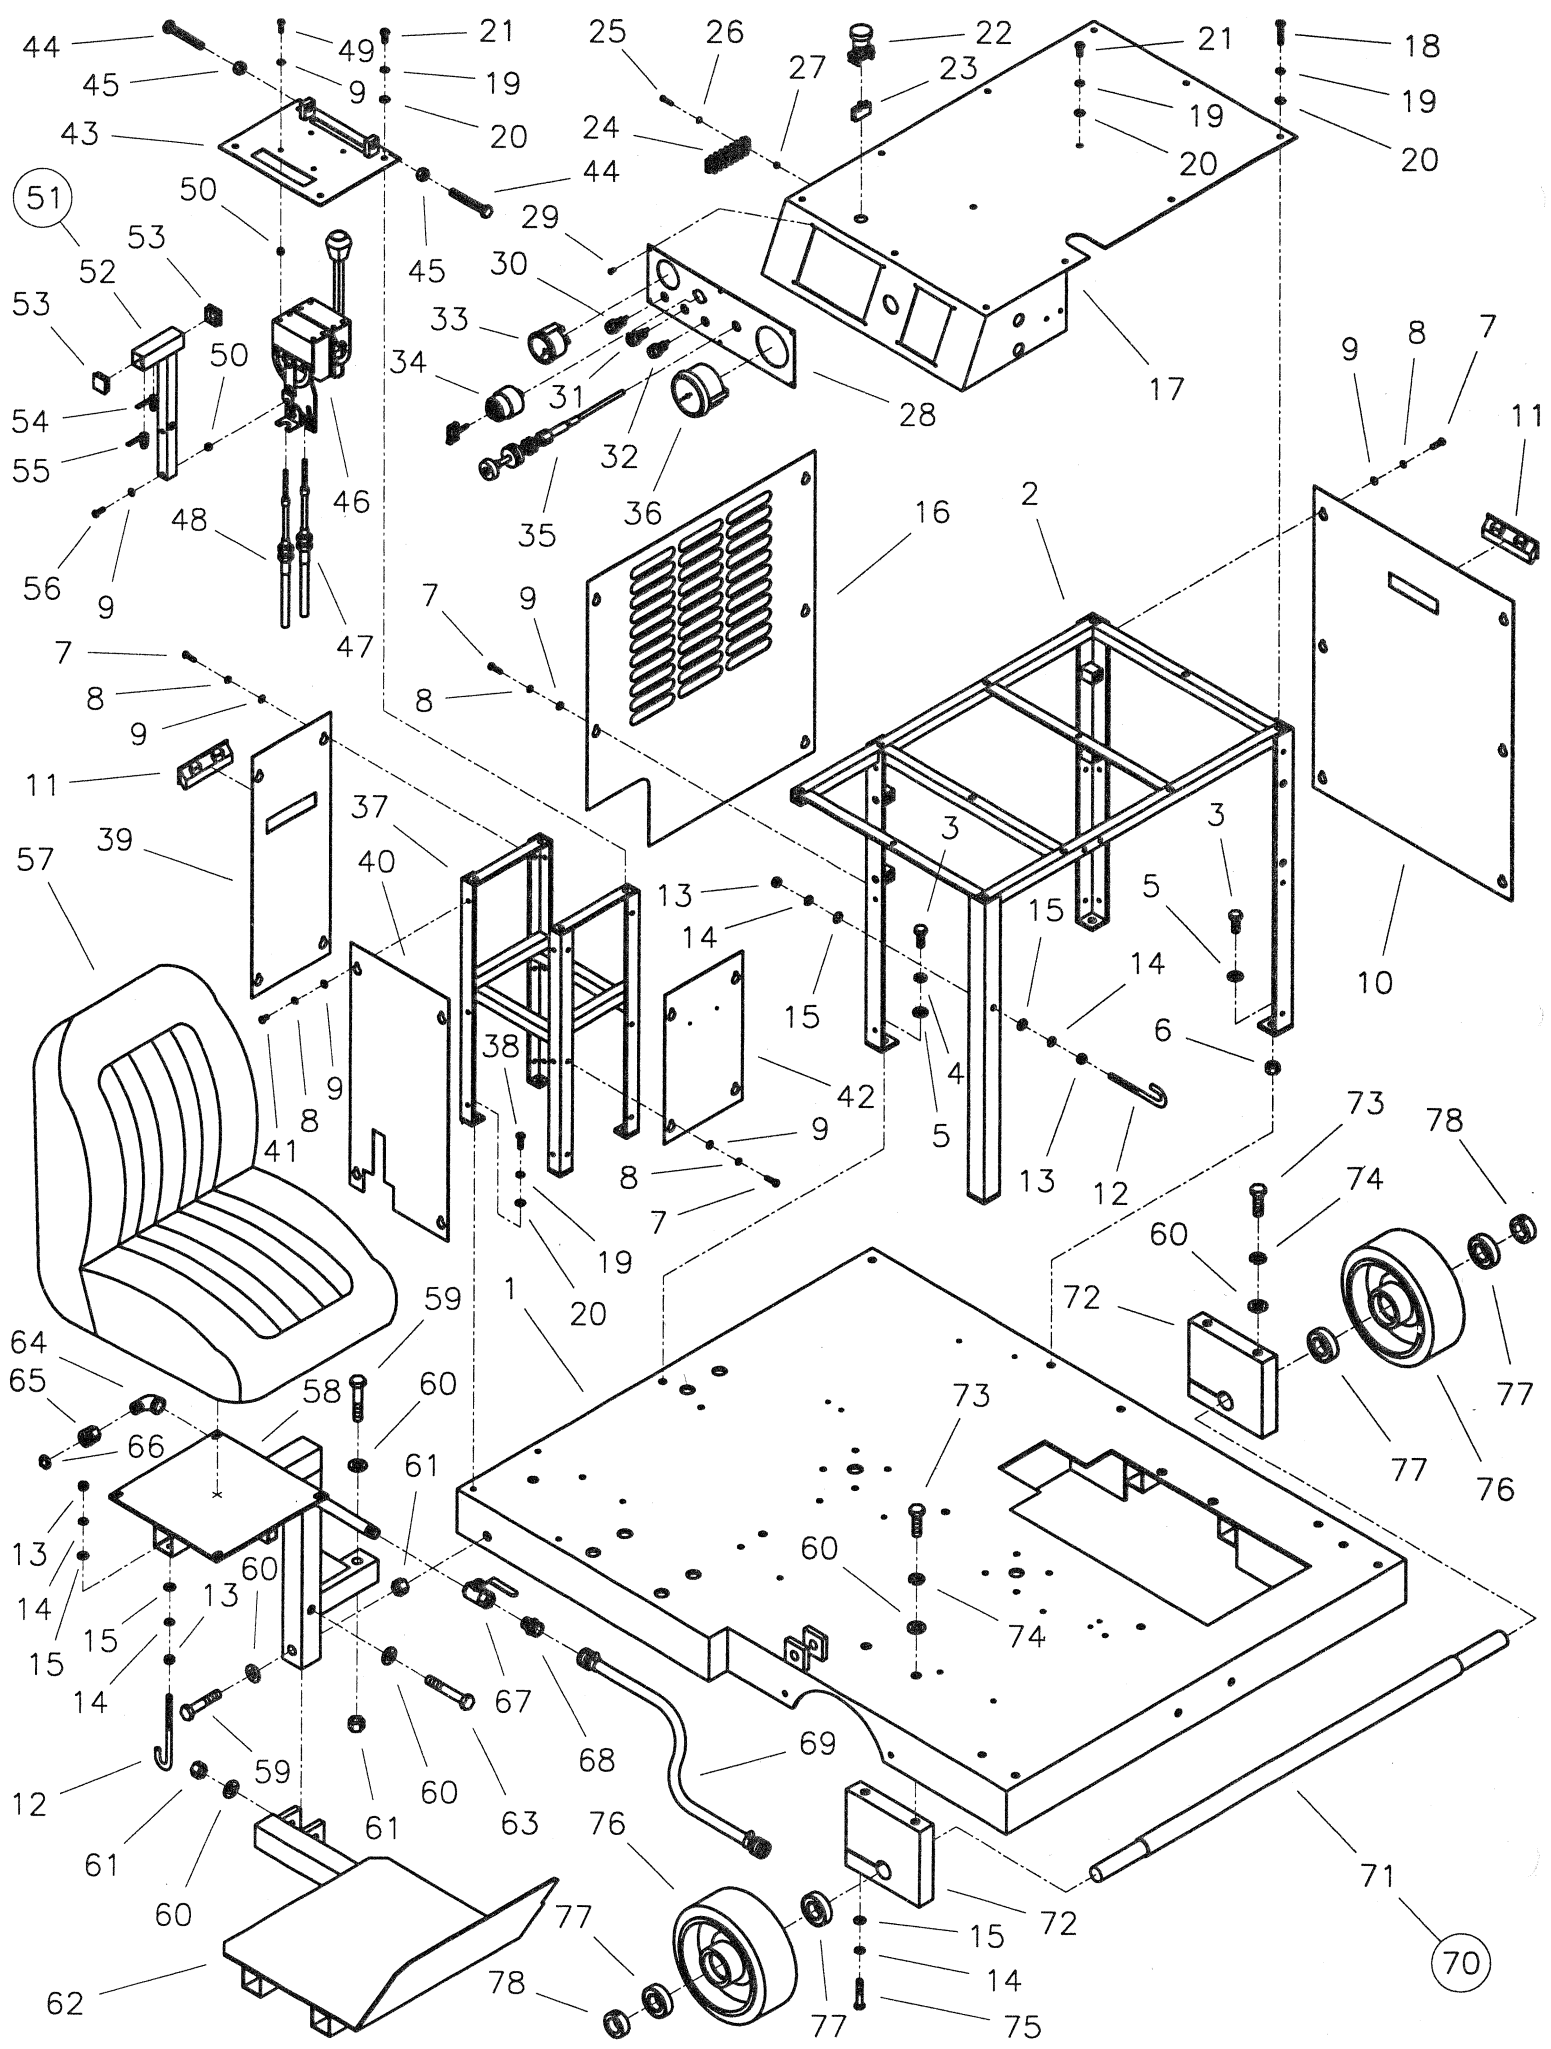

CC8000 PARTS LIST

Drawing I

Frame Group

Diagram Number	Part No.	Qty. Req.	Description	Diagram Number	Part No.	Qty. Req.	Description
1	6040000	1	Frame Base	40	6040071	1	Controls Side Panel
2	6040011	1	Frame Upright	41	2900082	4	Capscrew, Hex Hd., 1/4"-20 x 1/2"
3	2900025	4	Capscrew, Hex Hd., 1/2"-13 x 1-1/4"	42	6040072	1	Controls Front Panel
4	2900084	1	Lock Washer, 1/2" Split	43	6040032	1	Gate Plate
5	2900058	4	Flat Washer, 1/2" SAE	44	2900542	2	Tap Bolt, Hex Hd., 1/2"-13 x 3-1/2"
6	2900026	3	Lock Nut, 1/2"-13 Nylon	45	2900037	2	Hex Nut, 1/2"-13
7	2900180	19	Capscrew, Hex Washer Hd., 1/4"-20 x 1"	46	2500881	1	Quadco Speed Controller
8	2900024	23	Lock Washer, 1/4" Split	47	2500879	1	Control Cable, 50" Blade
9	2900009	29	Flat Washer, 1/4" SAE	48	2500880	1	Control Cable, 72" Travel
10	6040030	1	Frame Side Panel	49	2900144	4	Capscrew, Hex Hd., 1/4"-20 x 3/4"
11	2500892	2	Panel Pull	50	2900010	6	Lock Nut, 1/4"-20 Nylon
12	2900371	2	J-Bolt, 3/8"-16	51	6040076	1	Speed Control Lever Assembly (Includes #52 - #55)
13	2900033	4	Hex Nut, 3/8"-16	52	6040019	1	Speed Control Lever
14	2900006	6	Lock Washer, 3/8" Split	53	2500206	2	End Plug
15	2900014	6	Flat Washer, 3/8" SAE	54	2800166	1	Push Button Switch, Raise
16	6040031	1	Frame Rear Panel	55	2800167	1	Push Button Switch, Lower
17	6040029	1	Frame Top Panel	56	2900048	2	Capscrew, Hex Hd., 1/4"-20 x 1-1/2"
18	2900358	10	Capscrew, Hex Hd., 5/16"-18 x 1-3/4"	57	2500761	1	Seat
19	2900031	20	Lock Washer, 5/16" Split	58	6040037	1	Seat Platform
20	2900022	20	Flat Washer, 5/16" SAE	59	2900137	2	Capscrew, Hex Hd., 5/8"-11 x 3-1/4"
21	2900019	6	Capscrew, Hex Hd., 5/16"-18 x 3/4"	60	2900002	8	Flat Washer, 5/8" SAE
22	2800213	1	Emergency Stop Button	61	2900135	3	Lock Nut, 5/8"-11 Nylon
23	2800214	1	Contact Block N.O.	62	6040014	1	Foot Rest
24	2800139	1	Terminal Block	63	2900146	1	Capscrew, Hex Hd., 5/8"-11 x 4"
25	2900054	2	Machine Screw, Hex Hd., #10-24 x 1"	64	3200013	1	Street Elbow, 1/2" NPT
26	2900016	2	Flat Washer, #10 USS	65	3200022	1	Fitting, 1/2" Female Pipe to 3/4" Female Garden Hose
27	2900017	2	Lock Nut, #10-24 Nylon	66	3200025	1	Filter Hose Washer
28	6013093	1	Gauge Panel	67	3200027	1	Water Valve
29	2900021	6	Machine Screw, Round Hd., #10-24 x 3/8"	68	3200155	1	Fitting, 1/2" Male Pipe to 3/4" Male Garden Hose
30	2700785	1	Alternator Light (Orange)	69	6010021	1	Hose Assembly
	2700923	1	(Bulb Only)	70	6040077	1	Front Axle Assembly (Includes #14, #15, #60, #72 - #78)
31	2700787	1	Oil Temperature Light (Red)	71	6040010	1	Front Axle
	2700923	1	(Bulb Only)	72	6040001	2	Axle Mount
32	2700786	1	Oil Pressure Light (Green)	73	2900147	4	Capscrew, Hex Hd., 5/8"-11 x 1-3/4"
	2700923	1	(Bulb Only)	74	2900113	4	Lock Washer, 5/8" Split
33	2700784	1	Engine Temperature Gauge	75	2900079	2	Capscrew, Hex Hd., 3/8"-16 x 2-1/4"
34	2700783	1	Ignition Switch with Key	76	2500755	2	Wheel, 10" Dia. x 4" Wide
	2701261	1	(Ignition Key Only)	77	2500748	4	Bearing, Wheel
35	2500228	1	Vernier Throttle Cable 60"	78	2500782	2	Set Collar, 1-1/4" with Setscrew
36	2800168	1	Blade Shaft Tach/Hour Meter				
37	6040038	1	Controls Frame				
38	2900138	4	Capscrew, Hex Hd., 5/16"-18 x 1"				
39	6040070	1	Controls Rear Panel				