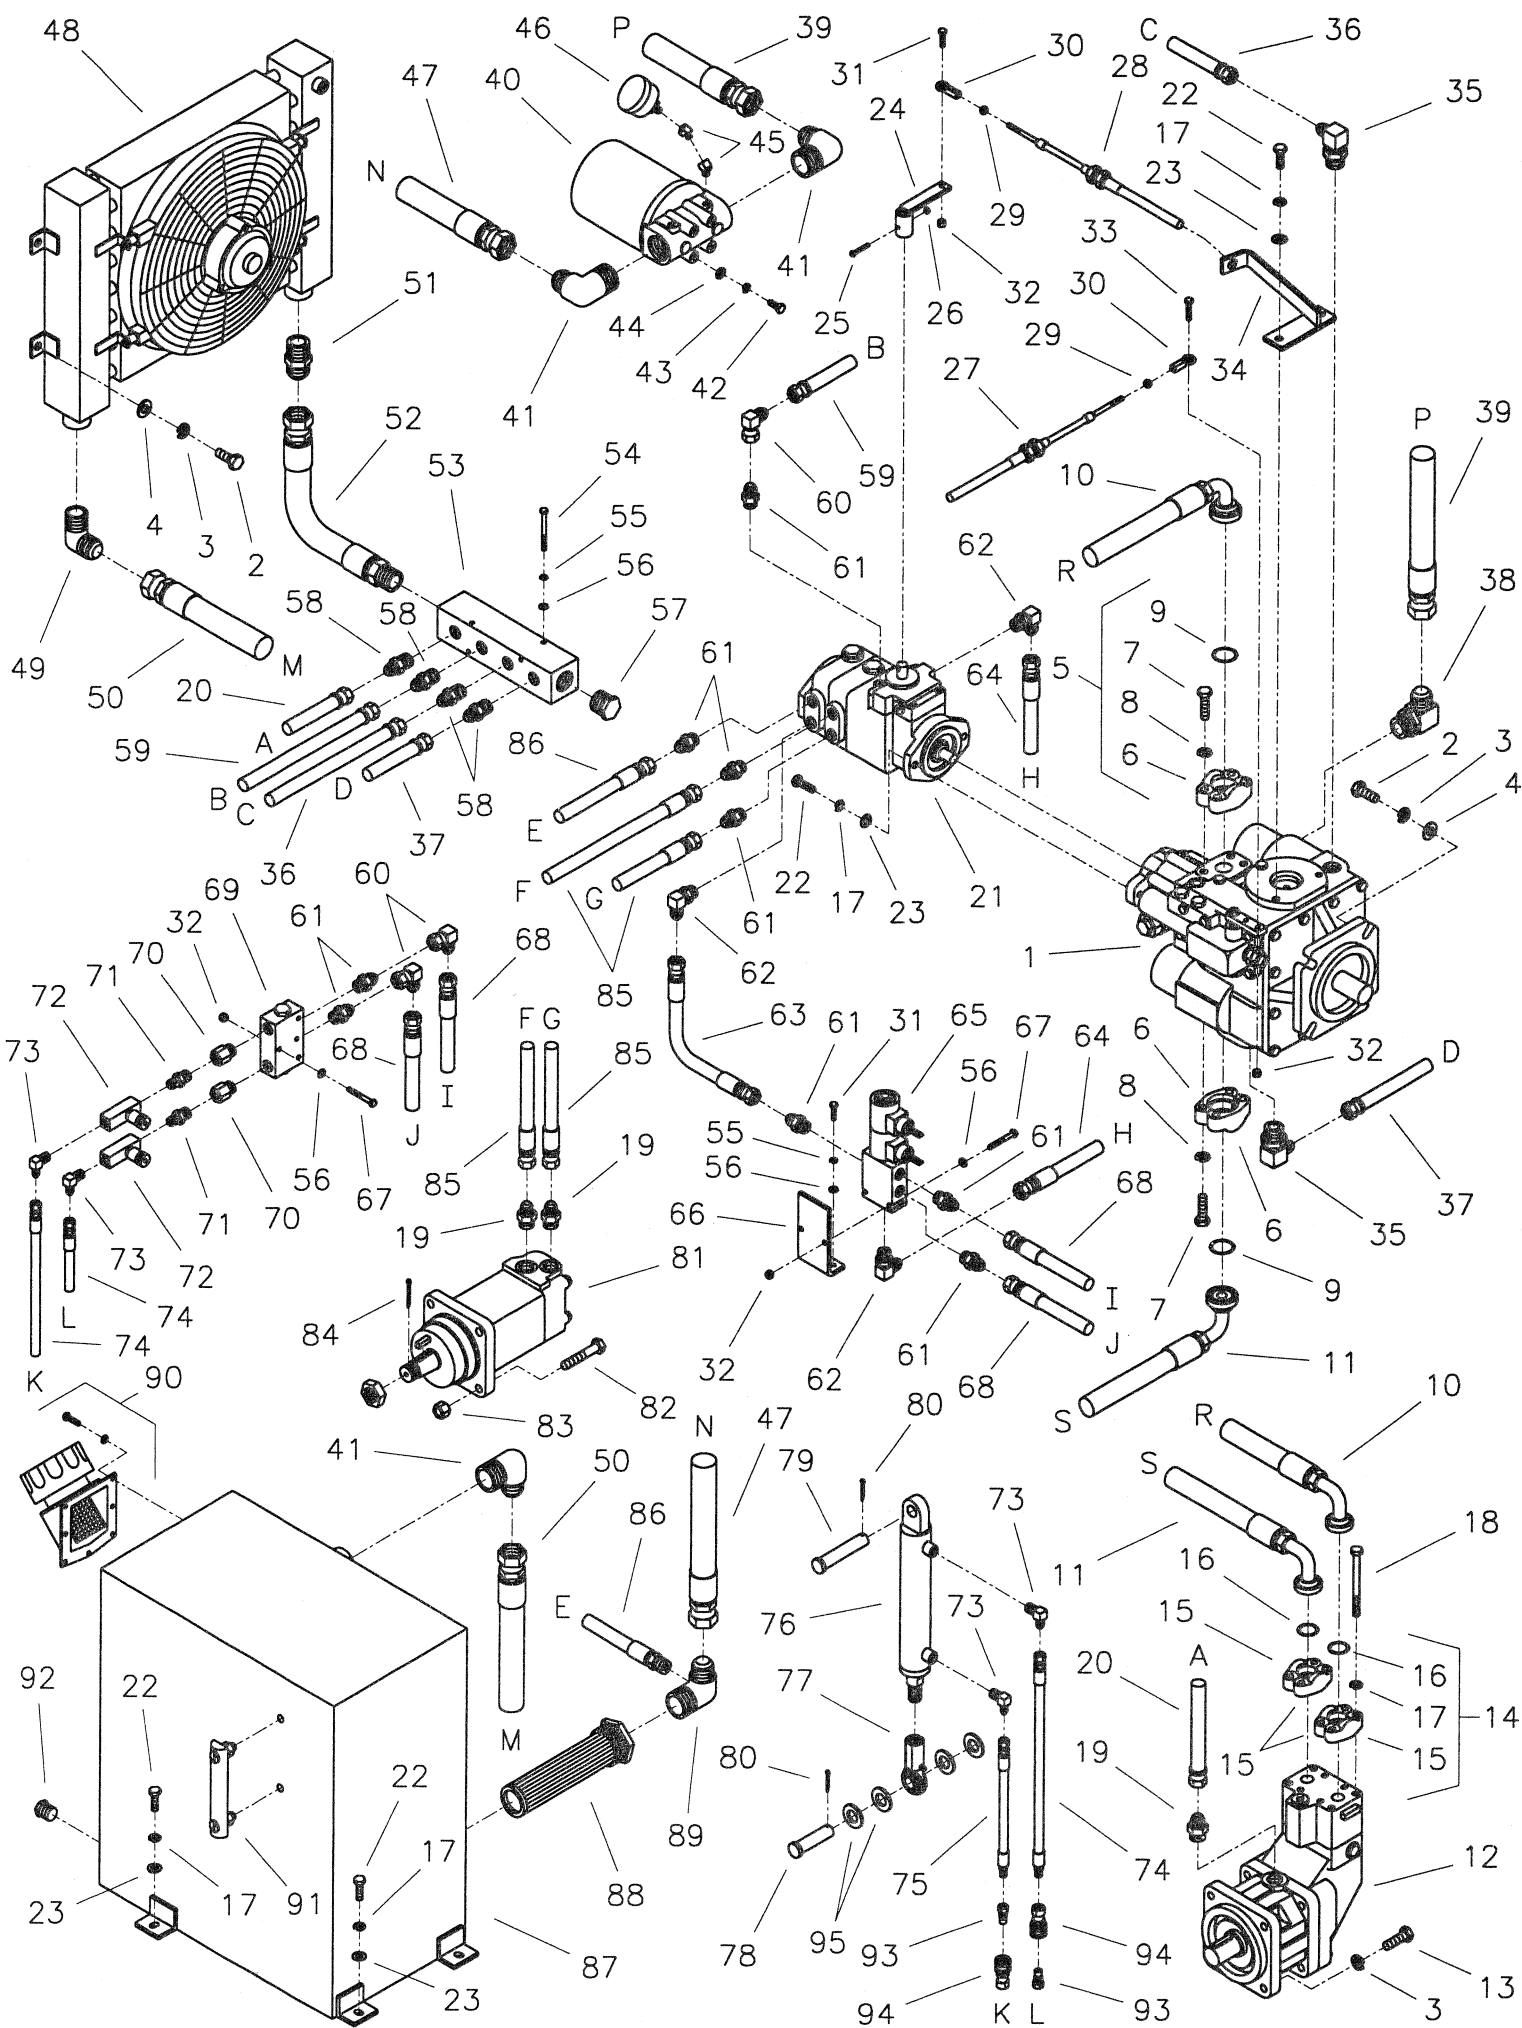

CC8000 PARTS LIST

Drawing I

Frame Group

Diagram Number	Part No.	Qty. Req.	Description	Diagram Number	Part No.	Qty. Req.	Description
1	6040000	1	Frame Base	40	6040071	1	Controls Side Panel
2	6040011	1	Frame Upright	41	2900082	4	Capscrew, Hex Hd., 1/4"-20 x 1/2"
3	2900025	4	Capscrew, Hex Hd., 1/2"-13 x 1-1/4"	42	6040072	1	Controls Front Panel
4	2900084	1	Lock Washer, 1/2" Split	43	6040032	1	Gate Plate
5	2900058	4	Flat Washer, 1/2" SAE	44	2900542	2	Tap Bolt, Hex Hd., 1/2"-13 x 3-1/2"
6	2900026	3	Lock Nut, 1/2"-13 Nylon	45	2900037	2	Hex Nut, 1/2"-13
7	2900180	19	Capscrew, Hex Washer Hd., 1/4"-20 x 1"	46	2500881	1	Quadco Speed Controller
8	2900024	23	Lock Washer, 1/4" Split	47	2500879	1	Control Cable, 50" Blade
9	2900009	29	Flat Washer, 1/4" SAE	48	2500880	1	Control Cable, 72" Travel
10	6040030	1	Frame Side Panel	49	2900144	4	Capscrew, Hex Hd., 1/4"-20 x 3/4"
11	2500892	2	Panel Pull	50	2900010	6	Lock Nut, 1/4"-20 Nylon
12	2900371	2	J-Bolt, 3/8"-16	51	6040076	1	Speed Control Lever Assembly (Includes #52 - #55)
13	2900033	4	Hex Nut, 3/8"-16	52	6040019	1	Speed Control Lever
14	2900006	6	Lock Washer, 3/8" Split	53	2500206	2	End Plug
15	2900014	6	Flat Washer, 3/8" SAE	54	2800166	1	Push Button Switch, Raise
16	6040031	1	Frame Rear Panel	55	2800167	1	Push Button Switch, Lower
17	6040029	1	Frame Top Panel	56	2900048	2	Capscrew, Hex Hd., 1/4"-20 x 1-1/2"
18	2900358	10	Capscrew, Hex Hd., 5/16"-18 x 1-3/4"	57	2500761	1	Seat
19	2900031	20	Lock Washer, 5/16" Split	58	6040037	1	Seat Platform
20	2900022	20	Flat Washer, 5/16" SAE	59	2900137	2	Capscrew, Hex Hd., 5/8"-11 x 3-1/4"
21	2900019	6	Capscrew, Hex Hd., 5/16"-18 x 3/4"	60	2900002	8	Flat Washer, 5/8" SAE
22	2800213	1	Emergency Stop Button	61	2900135	3	Lock Nut, 5/8"-11 Nylon
23	2800214	1	Contact Block N.O.	62	6040014	1	Foot Rest
24	2800139	1	Terminal Block	63	2900146	1	Capscrew, Hex Hd., 5/8"-11 x 4"
25	2900054	2	Machine Screw, Hex Hd., #10-24 x 1"	64	3200013	1	Street Elbow, 1/2" NPT
26	2900016	2	Flat Washer, #10 USS	65	3200022	1	Fitting, 1/2" Female Pipe to 3/4" Female Garden Hose
27	2900017	2	Lock Nut, #10-24 Nylon	66	3200025	1	Filter Hose Washer
28	6013093	1	Gauge Panel	67	3200027	1	Water Valve
29	2900021	6	Machine Screw, Round Hd., #10-24 x 3/8"	68	3200155	1	Fitting, 1/2" Male Pipe to 3/4" Male Garden Hose
30	2700785	1	Alternator Light (Orange)	69	6010021	1	Hose Assembly
	2700923	1	(Bulb Only)	70	6040077	1	Front Axle Assembly (Includes #14, #15, #60, #72 - #78)
31	2700787	1	Oil Temperature Light (Red)	71	6040010	1	Front Axle
	2700923	1	(Bulb Only)	72	6040001	2	Axle Mount
32	2700786	1	Oil Pressure Light (Green)	73	2900147	4	Capscrew, Hex Hd., 5/8"-11 x 1-3/4"
	2700923	1	(Bulb Only)	74	2900113	4	Lock Washer, 5/8" Split
33	2700784	1	Engine Temperature Gauge	75	2900079	2	Capscrew, Hex Hd., 3/8"-16 x 2-1/4"
34	2700783	1	Ignition Switch with Key	76	2500755	2	Wheel, 10" Dia. x 4" Wide
	2701261	1	(Ignition Key Only)	77	2500748	4	Bearing, Wheel
35	2500228	1	Vernier Throttle Cable 60"	78	2500782	2	Set Collar, 1-1/4" with Setscrew
36	2800168	1	Blade Shaft Tach/Hour Meter				
37	6040038	1	Controls Frame				
38	2900138	4	Capscrew, Hex Hd., 5/16"-18 x 1"				
39	6040070	1	Controls Rear Panel				