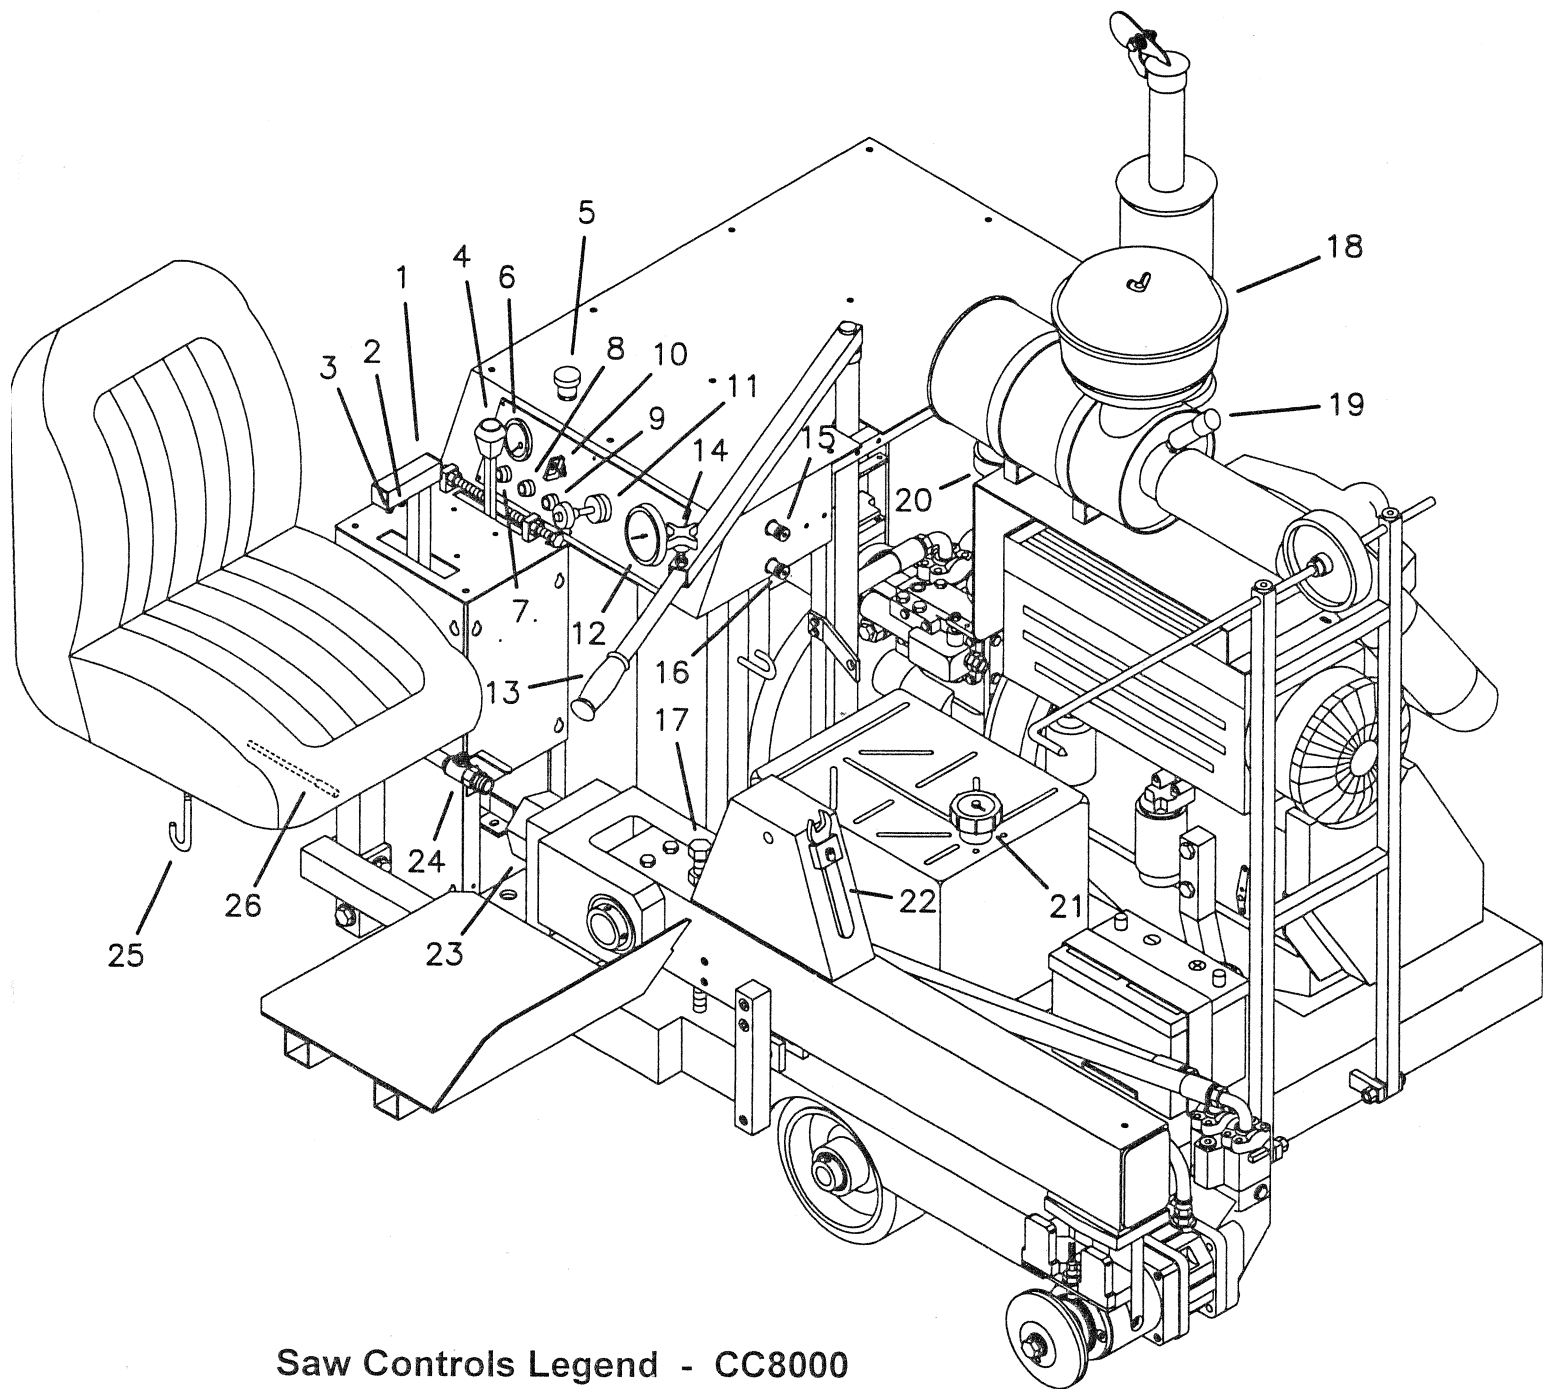

Saw Controls Legend - CC8000

1. Travel Speed Control Lever	14. Handle Lock Knob
2. Blade Raise Pushbutton	15. Blade Raising Speed Control
3. Blade Lower Pushbutton	16. Blade Lowering Speed Control
4. Blade Speed Control Lever	17. Blade Depth Stop Bolt
5. Emergency Stop Button	18. Pre-Cleaner Bowl
6. Engine Temperature Gauge	19. Air Cleaner Restriction Indicator
7. Alternator Light (Orange)	20. Dust Ejector Boot
8. Oil Temperature Light (Red)	21. Fuel Tank Cap / Gauge
9. Oil Pressure Light (Green)	22. Blade Shaft Wrench
10. Ignition Switch	23. Blade Angle Adjustment Nut
11. Vernier Throttle Control	24. Water Control Valve
12. Blade Tachometer / Hour Meter	25. Water Supply Hose Hook
13. Steering Arm Control	26. Seat Adjustment Lever