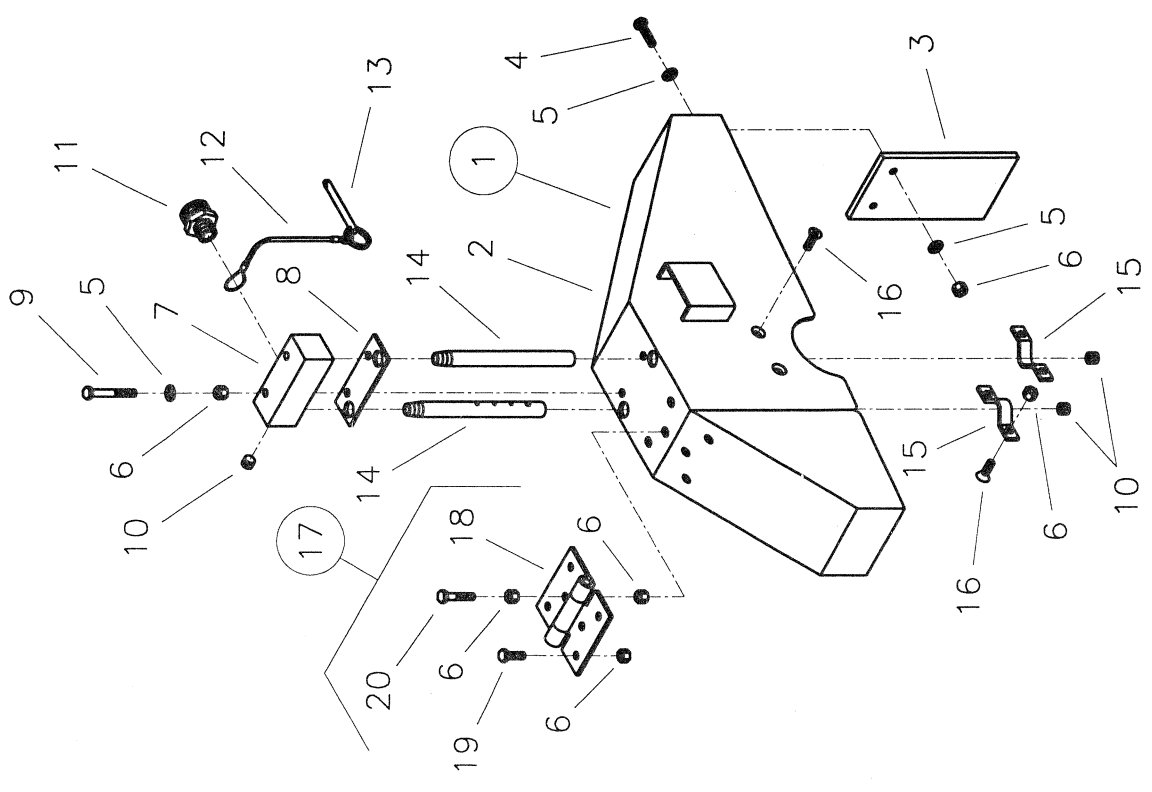

CC8000 PARTS LIST
Drawing V
Steering Brace

Diagram Number	Part No.	Qty. Req.	Description	Diagram Number	Part No.	Qty. Req.	Description
1	6040016	1	Steering Brace	24	2900113	2	Lock Washer, 5/8" Split
2	2900013	6	Capscrew, Hex Hd., 3/8"-16 x 1-1/4"	25	2900296	2	Hex High Nut, 5/8"-18
3	2900006	4	Lock Washer, 3/8" Split	26	6040015	1	Drive Wheel Arm
4	2900014	4	Flat Washer, 3/8" SAE	27	2900370	2	Capscrew, Hex Hd., 1"-8 x 3"
5	2900379	1	U-Bolt, 1/4"-20	28	2900365	2	Lock Washer, 1" Split
6	2900009	6	Flat Washer, 1/4" SAE	29	2500815	1	Set Collar, 1-1/2" with Setscrew
7	2900010	4	Lock Nut, 1/4"-20 Nylon	30	2900062	1	Grease Fitting, 1/8" NPT
8	6040034	1	Cable Guide Bar	31	2500812	1	Bearing, 1-1/2" x 2" x 3"
9	2900294	2	Capscrew, Hex Hd., 1/4"-20 x 2"	32	2500811	1	Bearing, 1-1/2" Thrust
10	6040017	1	Steering Arm	33	6040020	1	Drive Wheel Bracket
11	6013054	1	Handle Bar 30"	34	6040012	1	Drive Wheel with Hub
12	2500636	1	Handle Grip	35	6040083	1	Front Pointer Assembly (Includes #2, #36 - #47)
13	2900234	1	Handle Lock Knob, 3/8"-16	36	6013089	1	Front Pointer
14	6040081	1	Key, 1/4" Sq. x 3/4" Precision	37	2900105	2	Capscrew, Hex Hd., 1/2"-13 x 2-3/4"
15	2500009	4	Set Collar, 1" with Setscrew	38	2900026	4	Lock Nut, 1/2"-13 Nylon
16	6040018	1	Steering Lever	39	6040024	1	Front Pointer Rod
17	2900019	1	Capscrew, Hex Hd., 5/16"-18 x 3/4"	40	2400004	1	Wheel, 6" diameter
18	2900141	1	Hex Nut, 5/16"-18	41	4641006	1	Wheel Bushing
19	2500809	2	Rod End, 5/8"-18 Female	42	2500007	2	Set Collar, 1/2" with Setscrew
20	2900527	2	Capscrew, Hex Hd., 5/8"-11 x 2-1/2"	43	2900033	2	Hex Nut, 3/8"-16
21	2900002	6	Flat Washer, 5/8" SAE	44	6011054	1	Pointer Cord
22	2900135	2	Lock Nut, 5/8"-11 Nylon	45	3200221	3	Clamp, Cord
23	6040082	1	Rod, 5/8"-18 x 24"	46	6040093	1	Pointer Mount
				47	2900139	2	Capscrew, Hex Hd., 1/2"-13 x 1-3/4"