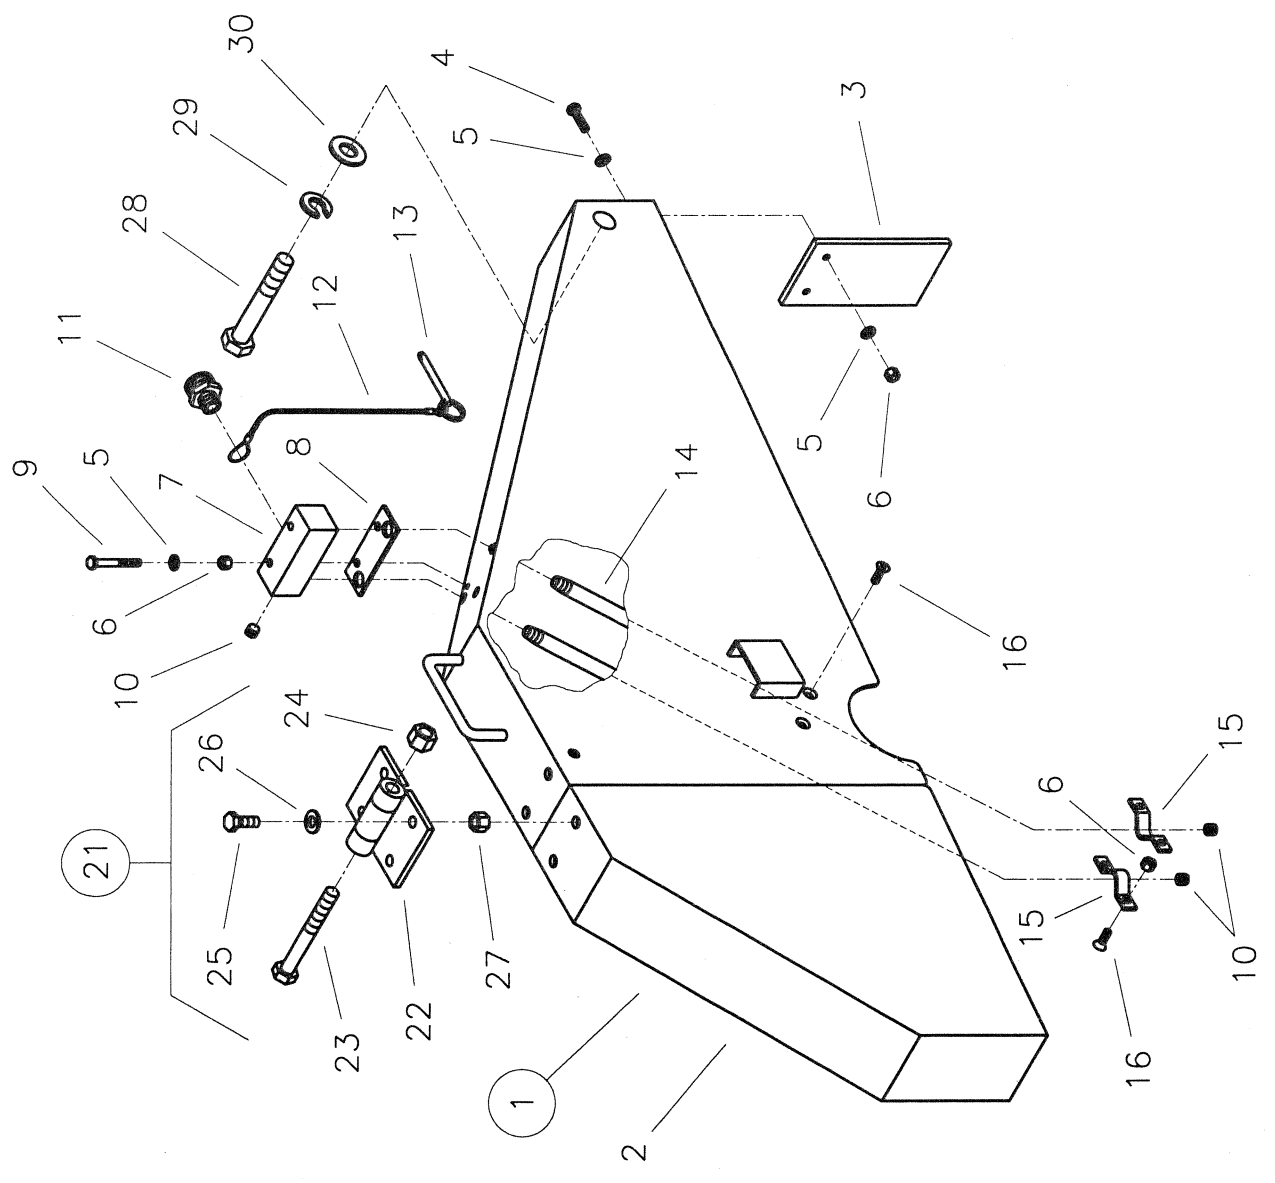

CC8000 PARTS LIST
Drawing V
Steering Brace

Diagram Number	Part No.	Qty. Req.	Description	Diagram Number	Part No.	Qty. Req.	Description
1	6040016	1	Steering Brace	24	2900113	2	Lock Washer, 5/8" Split
2	2900013	6	Capscrew, Hex Hd., 3/8"-16 x 1-1/4"	25	2900296	2	Hex High Nut, 5/8"-18
3	2900006	4	Lock Washer, 3/8" Split	26	6040015	1	Drive Wheel Arm
4	2900014	4	Flat Washer, 3/8" SAE	27	2900370	2	Capscrew, Hex Hd., 1"-8 x 3"
5	2900379	1	U-Bolt, 1/4"-20	28	2900365	2	Lock Washer, 1" Split
6	2900009	6	Flat Washer, 1/4" SAE	29	2500815	1	Set Collar, 1-1/2" with Setscrew
7	2900010	4	Lock Nut, 1/4"-20 Nylon	30	2900062	1	Grease Fitting, 1/8" NPT
8	6040034	1	Cable Guide Bar	31	2500812	1	Bearing, 1-1/2" x 2" x 3"
9	2900294	2	Capscrew, Hex Hd., 1/4"-20 x 2"	32	2500811	1	Bearing, 1-1/2" Thrust
10	6040017	1	Steering Arm	33	6040020	1	Drive Wheel Bracket
11	6013054	1	Handle Bar 30"	34	6040012	1	Drive Wheel with Hub
12	2500636	1	Handle Grip	35	6040083	1	Front Pointer Assembly (Includes #2, #36 - #47)
13	2900234	1	Handle Lock Knob, 3/8"-16	36	6013089	1	Front Pointer
14	6040081	1	Key, 1/4" Sq. x 3/4" Precision	37	2900105	2	Capscrew, Hex Hd., 1/2"-13 x 2-3/4"
15	2500009	4	Set Collar, 1" with Setscrew	38	2900026	4	Lock Nut, 1/2"-13 Nylon
16	6040018	1	Steering Lever	39	6040024	1	Front Pointer Rod
17	2900019	1	Capscrew, Hex Hd., 5/16"-18 x 3/4"	40	2400004	1	Wheel, 6" diameter
18	2900141	1	Hex Nut, 5/16"-18	41	4641006	1	Wheel Bushing
19	2500809	2	Rod End, 5/8"-18 Female	42	2500007	2	Set Collar, 1/2" with Setscrew
20	2900527	2	Capscrew, Hex Hd., 5/8"-11 x 2-1/2"	43	2900033	2	Hex Nut, 3/8"-16
21	2900002	6	Flat Washer, 5/8" SAE	44	6011054	1	Pointer Cord
22	2900135	2	Lock Nut, 5/8"-11 Nylon	45	3200221	3	Clamp, Cord
23	6040082	1	Rod, 5/8"-18 x 24"	46	6040093	1	Pointer Mount
				47	2900139	2	Capscrew, Hex Hd., 1/2"-13 x 1-3/4"