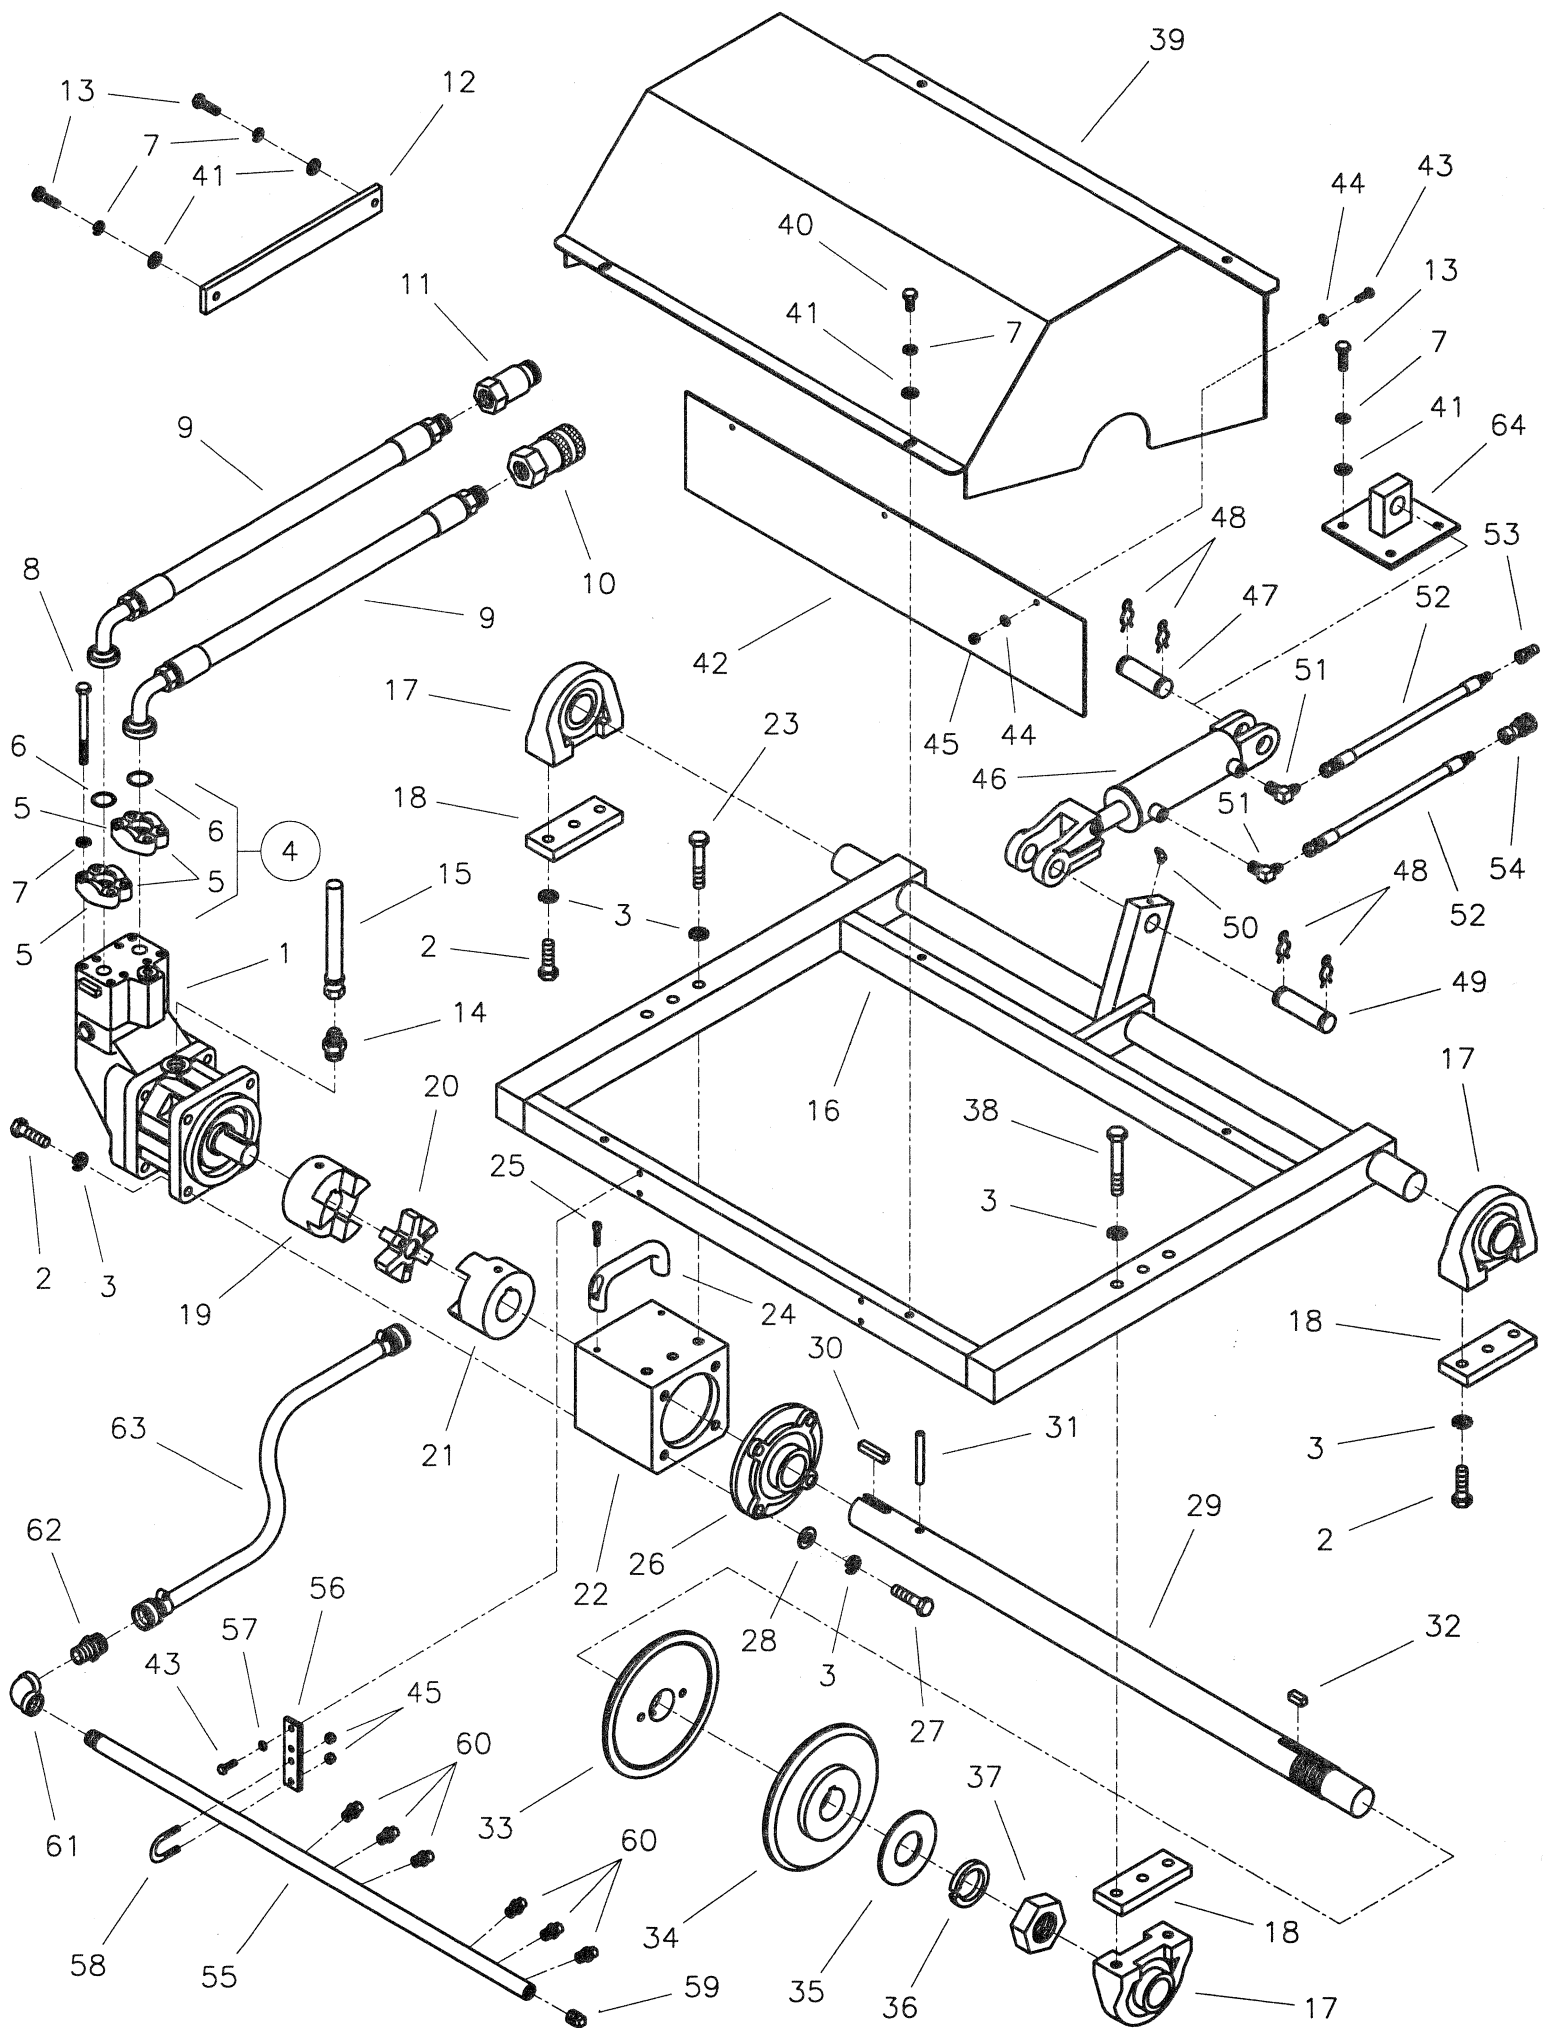

SLOT CUTTER ATTACHMENT

Diagram Number	Part No.	Qty. Req.	Description	Diagram Number	Part No.	Qty. Req.	Description
1	2600203	1	VOAC Motor	33	6010136	1	Inner Flange, 8"
2	2900139	8	Capscrew, Hex Hd., 1/2"-13 x 1-3/4"	34	6010137	1	Outer Flange, 8"
3	2900084	17	Lock Washer, 1/2" Split	35	2900406	1	Flat Washer, 1-3/4" USS
4	3200248	2	Flange Kit, 3/4" Split (Includes #5 - #7)	36	2900402	1	Lock Washer, 1-3/4" Split
5	3200338	4	Flange Half, 3/4" Split	37	2900401	1	Jam Nut, 1-3/4"-12
6	3200339	2	O-Ring, 3/4" Split Flange	38	2900080	2	Capscrew, Hex Hd., 1/2"-13 x 3-1/2"
7	2900006	20	Lock Washer, 3/8" Split	39	6040098	1	Blade Guard
8	2900375	8	Capscrew, Hex Hd., 3/8"-16 x 4-1/2"	40	2900196	4	Capscrew, Hex Hd., 3/8"-16 x 3/4"
9	3200373	2	Hose Assembly, 3/4" x 25" HP	41	2900014	12	Flat Washer, 3/8" SAE
10	3200324	1	Coupler, 3/4" QD (FG) 5,000 PSI	42	6040099	1	Splash Flap
11	3200325	1	Nipple, 3/4" QD (FF)	43	2900144	7	Capscrew, Hex Hd., 1/4"-20 x 3/4"
12	6010013	2	Wheel Well Brace	44	2900009	6	Flat Washer, 1/4" SAE
13	2900013	8	Capscrew, Hex Hd., 3/8"-16 x 1-1/4"	45	2900010	7	Lock Nut, 1/4"-20 Nylon
14	3200287	1	Adapter, 5/8" O-Ring to 1/2" Male JIC	46	2500177	1	Cylinder
15	6040053	1	Hose Assembly, 1/2" x 90" PL	47	6010031	1	Cylinder Pin, 3"
16	6040094	1	Pivot Frame Weldment	48	2900064	4	Hair Pin Cotter, 3/4"
17	2500787	3	Pillow Block Bearing, 1-5/8"	49	6010119	1	Cylinder Pin, 3-1/2"
18	6040097	3	Bearing Spacer, 5/8"	50	2900184	1	Grease Fitting, 1/4"-28 x 45°
19	2500958	1	Motor Coupling, 1-1/4"	51	3200057	2	Elbow, 1/4" Male Pipe to 1/4" Male JIC
20	2500960	1	Coupling Spider Insert	52	6040109	2	Hose Assembly, 1/4" x 14" HP
21	2500959	1	Shaft Coupling, 1-3/4"	53	3200314	1	Nipple, 1/8" QD
22	6040095	1	Motor Adapter	54	3200315	1	Coupler, 1/8" QD
23	2900105	3	Capscrew, Hex Hd., 1/2"-13 x 2-3/4"	55	6040106	1	Water Manifold Pipe
24	2400150	1	Handle	56	6040107	2	Manifold Bar
25	2900088	2	Capscrew, Soc. Hd., 1/4"-20 x 1"	57	2900024	4	Lock Washer, 1/4" Split
26	2500658	1	Flange Cartridge Bearing, 1-3/4"	58	2900241	2	U-Bolt, 1/4"-20
27	2900106	4	Capscrew, Hex Hd., 1/2"-13 x 2"	59	3200153	1	Pipe Plug, 3/8" NPT
28	2900058	4	Flat Washer, 1/2" SAE	60	3200208	9	Spray Nozzle, 1/4" NPT
29	6040096	1	Blade Shaft, 1-3/4"	61	3200209	1	Elbow, 1/2" Female Pipe
30	6048097	1	Key, 3/8" Sq. x 1-3/4"	62	3200155	1	Fitting, 1/2" Male Pipe to 3/4" Male Garden Hose
31	2900203	1	Dowel Pin, 3/8" x 3"	63	6040110	1	Hose Assembly
32	6010138	1	Key, 3/8" Sq. x 7/8"	64	6040111	1	Cylinder Attachment