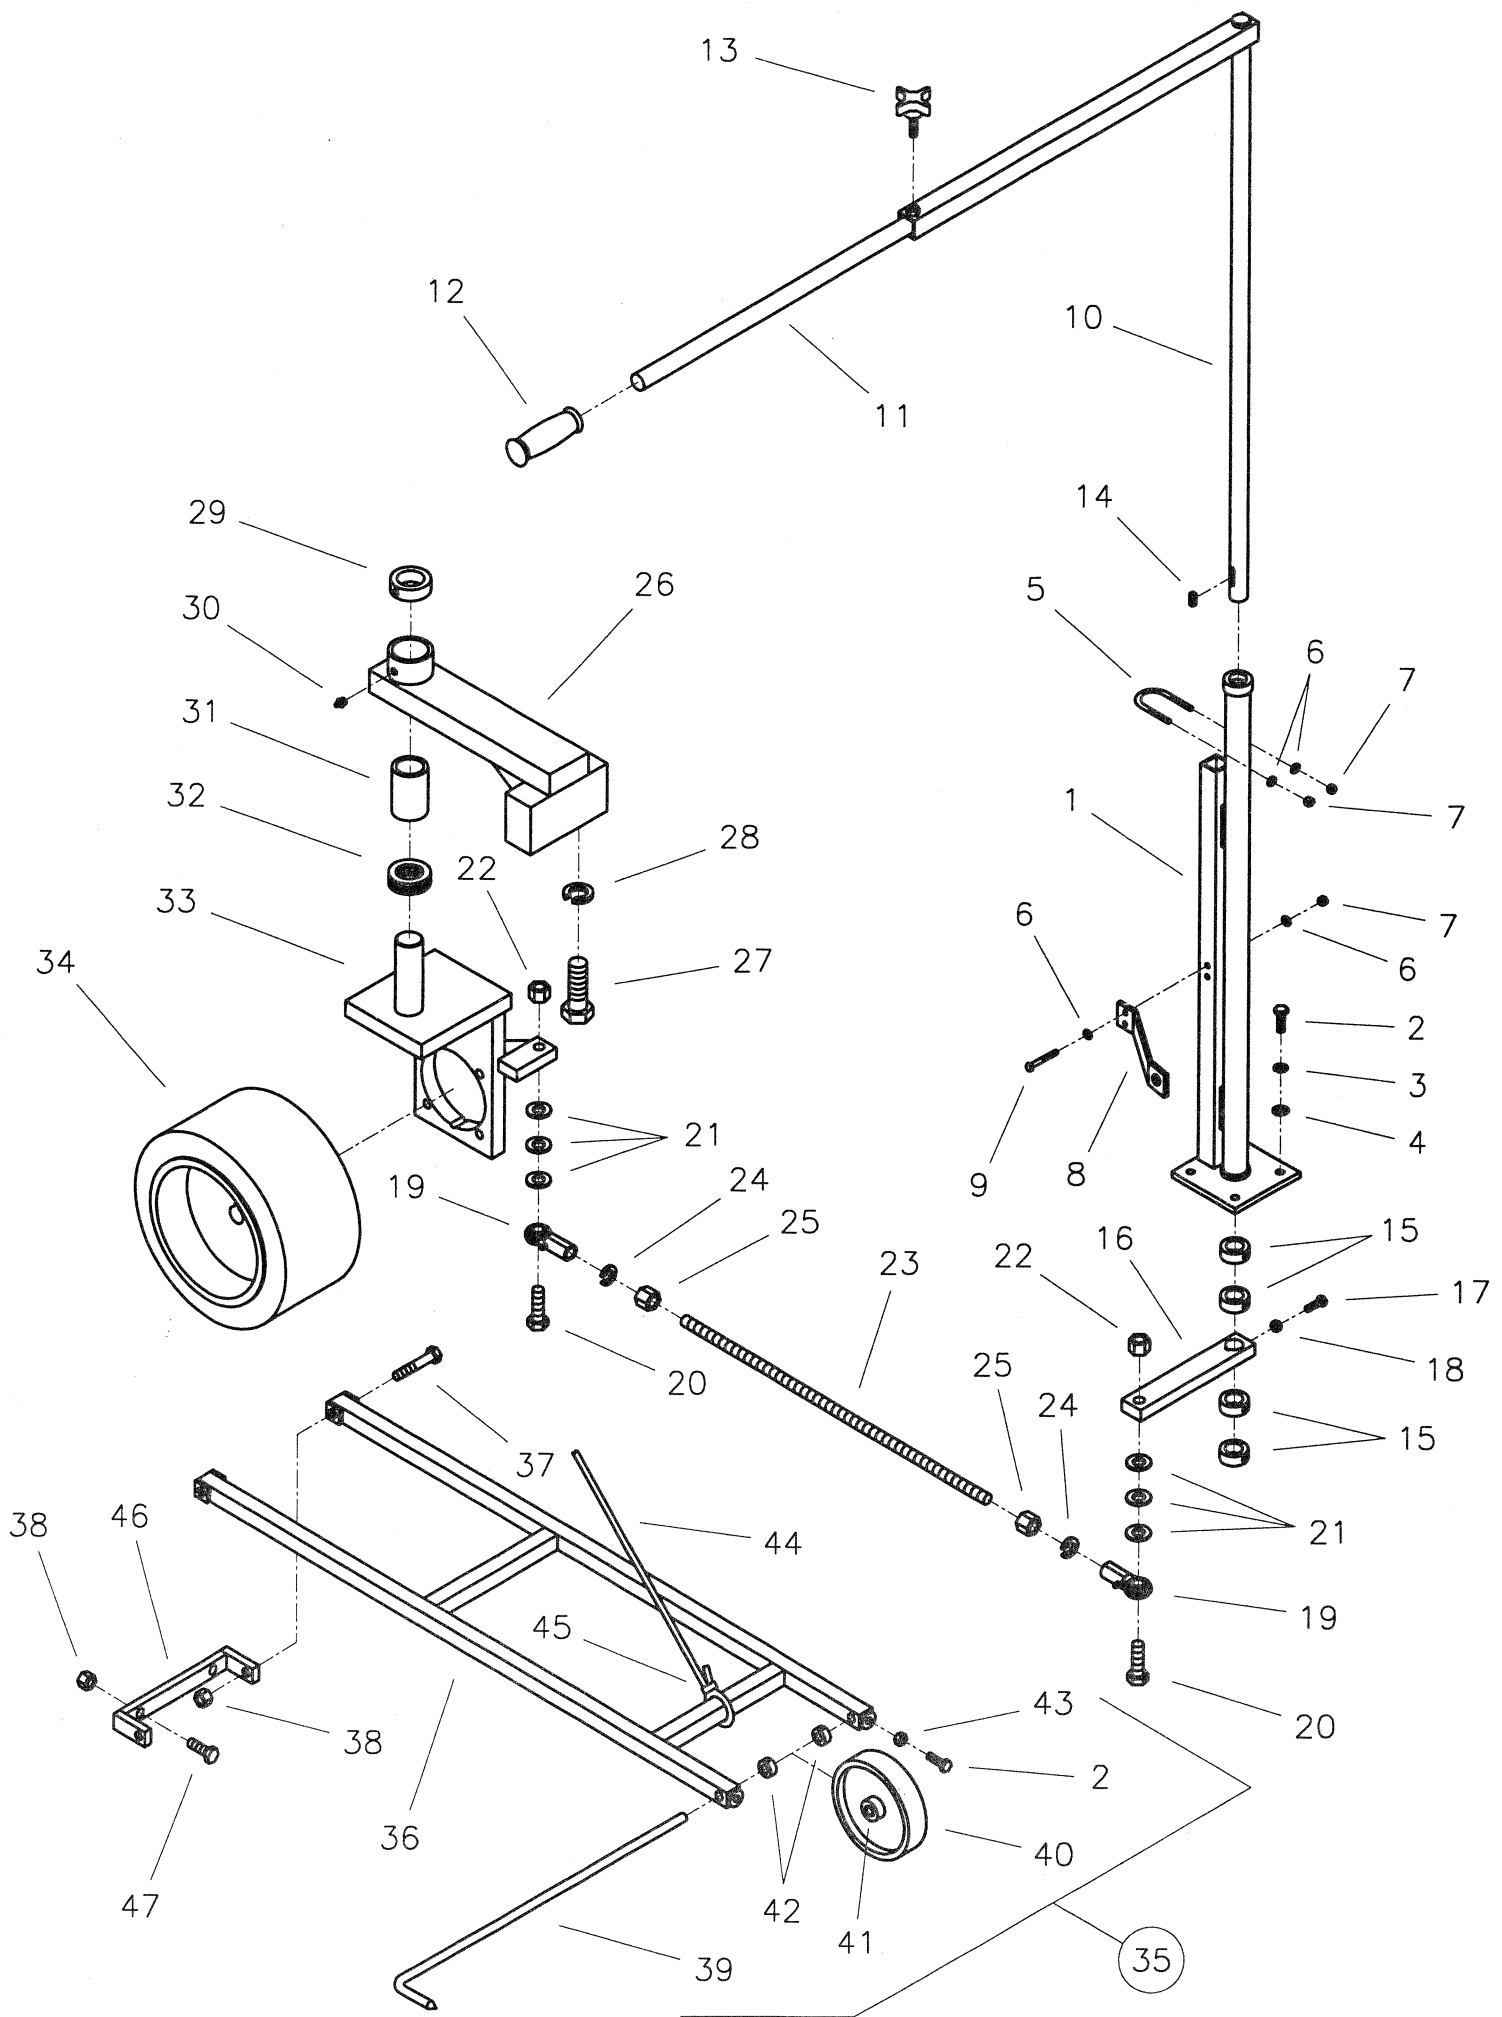

CC8000 PARTS LIST
Drawing V
Steering Brace

Diagram Number	Part No.	Qty. Req.	Description	Diagram Number	Part No.	Qty. Req.	Description
1	6040016	1	Steering Brace	24	2900113	2	Lock Washer, 5/8" Split
2	2900013	6	Capscrew, Hex Hd., 3/8"-16 x 1-1/4"	25	2900296	2	Hex High Nut, 5/8"-18
3	2900006	4	Lock Washer, 3/8" Split	26	6040015	1	Drive Wheel Arm
4	2900014	4	Flat Washer, 3/8" SAE	27	2900370	2	Capscrew, Hex Hd., 1"-8 x 3"
5	2900379	1	U-Bolt, 1/4"-20	28	2900365	2	Lock Washer, 1" Split
6	2900009	6	Flat Washer, 1/4" SAE	29	2500815	1	Set Collar, 1-1/2" with Setscrew
7	2900010	4	Lock Nut, 1/4"-20 Nylon	30	2900062	1	Grease Fitting, 1/8" NPT
8	6040034	1	Cable Guide Bar	31	2500812	1	Bearing, 1-1/2" x 2" x 3"
9	2900294	2	Capscrew, Hex Hd., 1/4"-20 x 2"	32	2500811	1	Bearing, 1-1/2" Thrust
10	6040017	1	Steering Arm	33	6040020	1	Drive Wheel Bracket
11	6013054	1	Handle Bar 30"	34	6040012	1	Drive Wheel with Hub
12	2500636	1	Handle Grip	35	6040083	1	Front Pointer Assembly (Includes #2, #36 - #47)
13	2900234	1	Handle Lock Knob, 3/8"-16	36	6013089	1	Front Pointer
14	6040081	1	Key, 1/4" Sq. x 3/4" Precision	37	2900105	2	Capscrew, Hex Hd., 1/2"-13 x 2-3/4"
15	2500009	4	Set Collar, 1" with Setscrew	38	2900026	4	Lock Nut, 1/2"-13 Nylon
16	6040018	1	Steering Lever	39	6040024	1	Front Pointer Rod
17	2900019	1	Capscrew, Hex Hd., 5/16"-18 x 3/4"	40	2400004	1	Wheel, 6" diameter
18	2900141	1	Hex Nut, 5/16"-18	41	4641006	1	Wheel Bushing
19	2500809	2	Rod End, 5/8"-18 Female	42	2500007	2	Set Collar, 1/2" with Setscrew
20	2900527	2	Capscrew, Hex Hd., 5/8"-11 x 2-1/2"	43	2900033	2	Hex Nut, 3/8"-16
21	2900002	6	Flat Washer, 5/8" SAE	44	6011054	1	Pointer Cord
22	2900135	2	Lock Nut, 5/8"-11 Nylon	45	3200221	3	Clamp, Cord
23	6040082	1	Rod, 5/8"-18 x 24"	46	6040093	1	Pointer Mount
				47	2900139	2	Capscrew, Hex Hd., 1/2"-13 x 1-3/4"