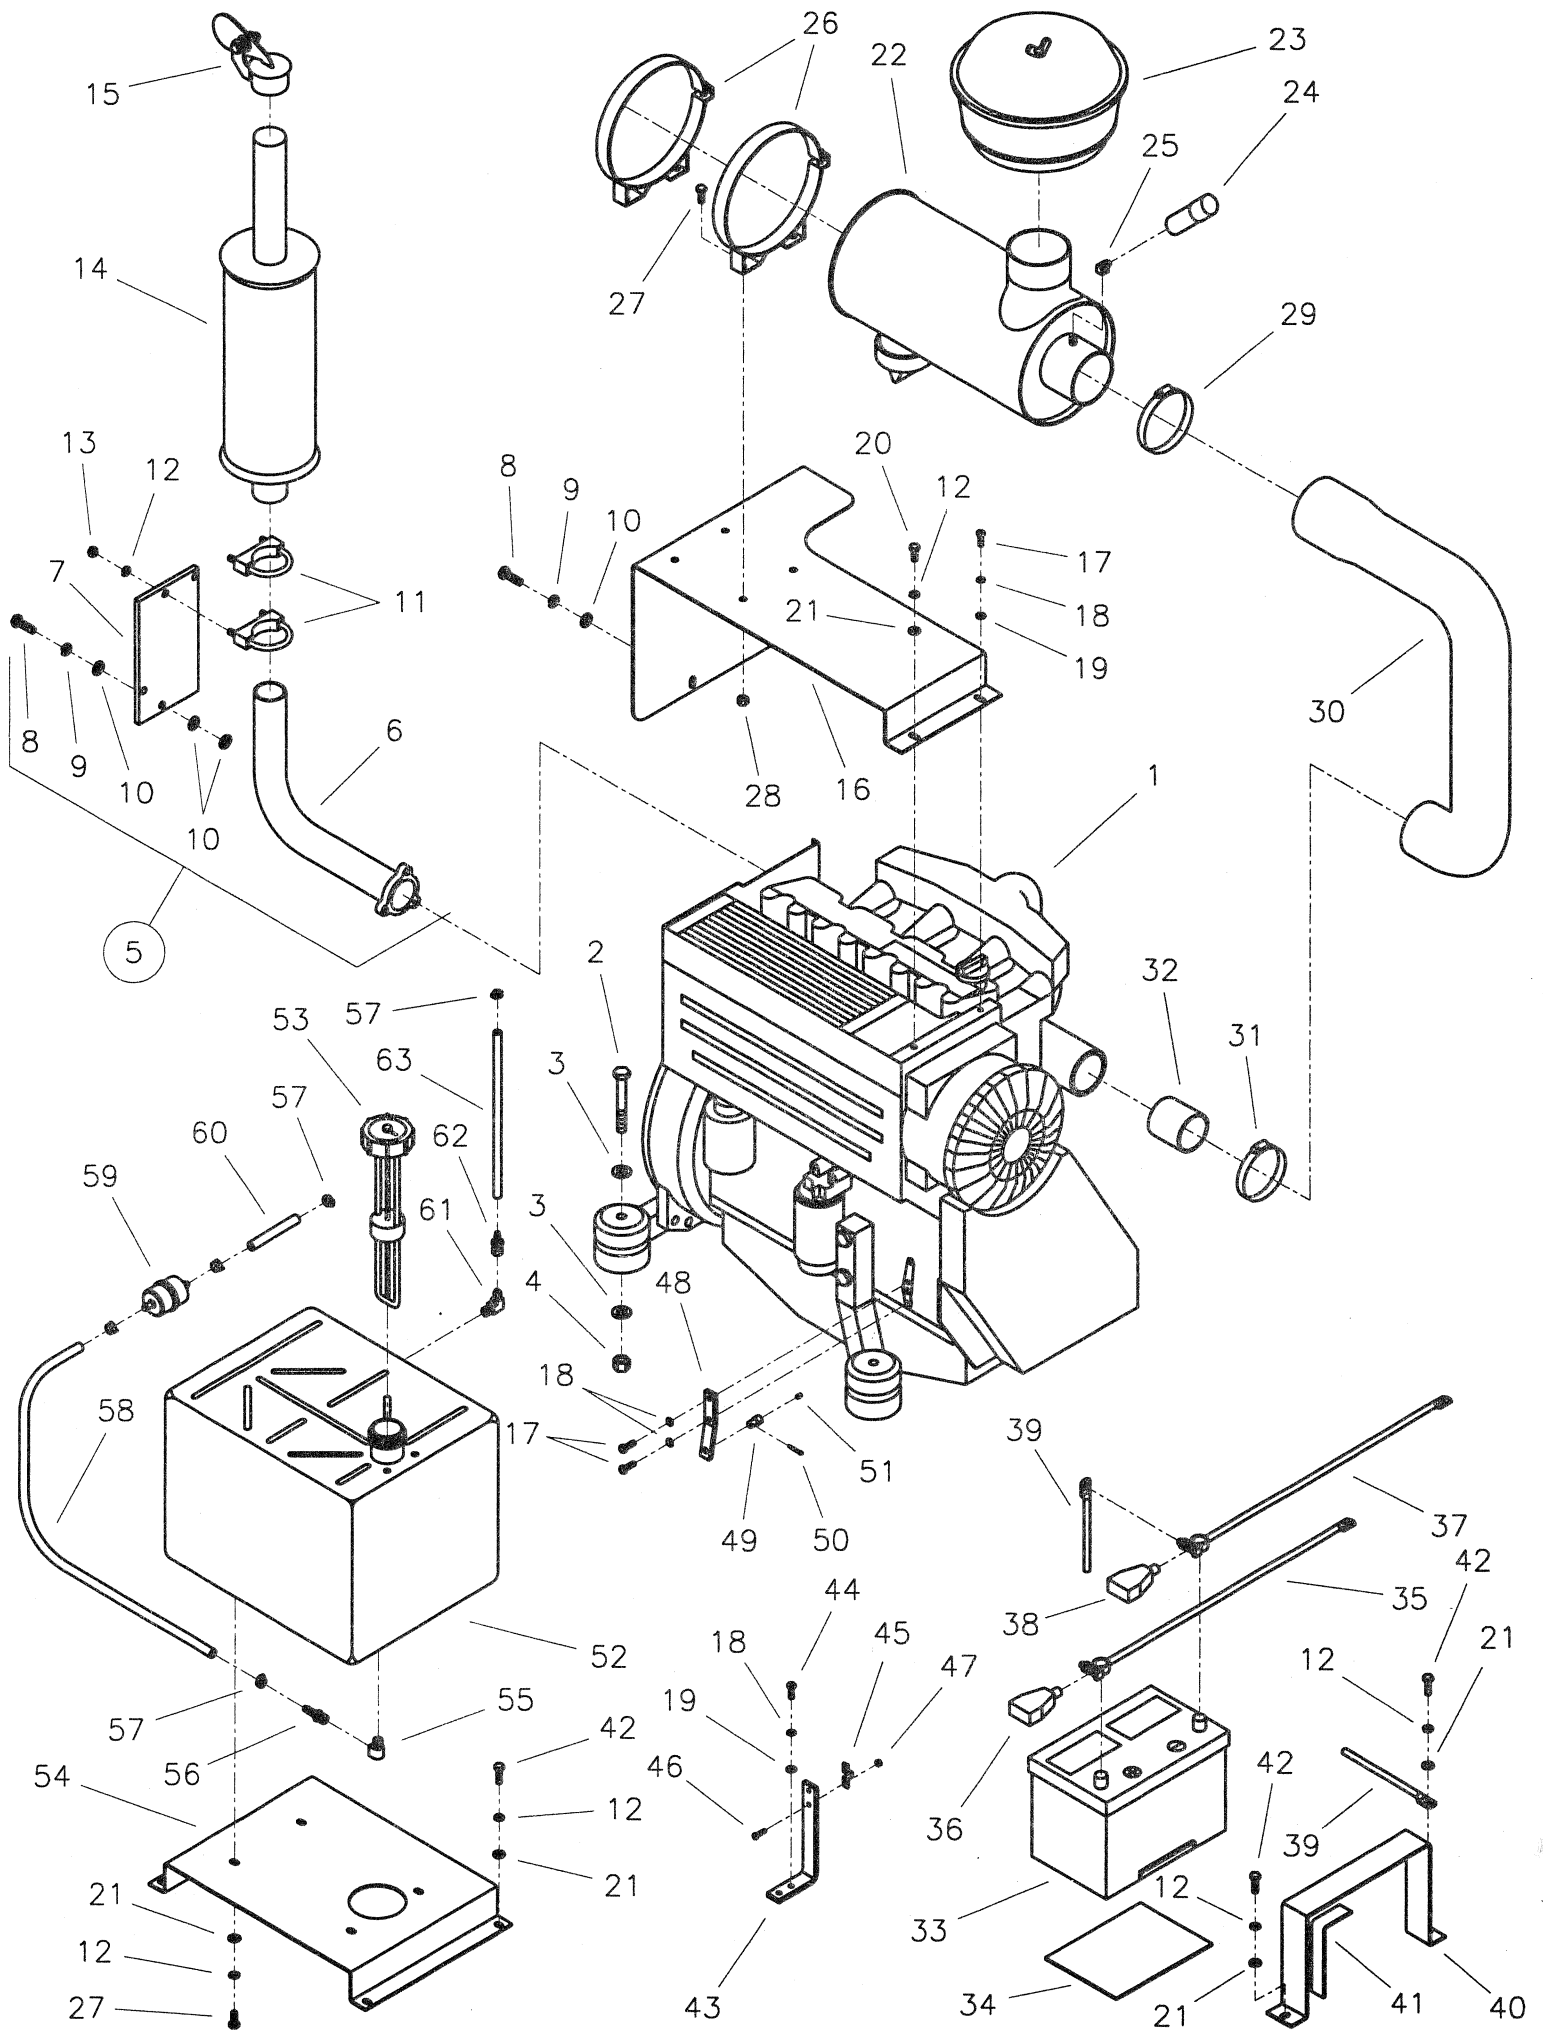

CC8000 PARTS LIST
Drawing IV
Engine Group

Diagram Number	Part No.	Qty. Req.	Description	Diagram Number	Part No.	Qty. Req.	Description
1	2600232	1	Engine, 72 HP Deutz Diesel	30	2501007	1	Air Intake Hose
2	2900347	4	Capscrew, Hex Hd., M12 x 100mm	31	3200197	1	Hose Clamp #52
3	2900058	8	Flat Washer, 1/2" SAE	32	6010052	1	Connector Tube, 2-1/2" O.D.
4	2900327	4	Lock Nut, M12 Nylon	33	2700208	1	Battery, 12 Volt
5	6040084	1	Muffler Assembly (Includes #6 - #15)	34	6010016	1	Battery Pad
6	6013110	1	Exhaust Tube	35	2800073	1	Battery Cable, Positive (Red)
7	6013102	1	Exhaust Support Plate	36	2800256	1	Battery Boot (Red)
8	2900333	3	Capscrew, Hex Hd., M10 x 25mm	37	2800072	1	Battery Cable, Negative (Black)
9	2900321	3	Lock Washer, M10 Split	38	2800257	1	Battery Boot (Black)
10	2900014	5	Flat Washer, 3/8" SAE	39	2800182	1	Negative Ground Cable (Black)
11	2700748	2	Muffler Clamp, 2"	40	6040026	1	Battery Strap
12	2900031	15	Lock Washer, 5/16" Split	41	6048077	2	Rubber Strip
13	2900141	4	Hex Nut, 5/16"-18	42	2900138	6	Capscrew, Hex Hd., 5/16"-18 x 1"
14	2700746	1	Muffler	43	6040073	1	Throttle Brace
15	2700747	1	Rain Cap	44	2900144	2	Capscrew, Hex Hd., 1/4"-20 x 3/4"
16	6040013	1	Air Cleaner Platform	45	2500940	1	Throttle Cable Clamp
17	2900310	3	Capscrew, Hex Hd., M6 x 20mm	46	2900015	2	Capscrew, Hex Hd., #10-24 x 3/4"
18	2900024	5	Lock Washer, 1/4" Split	47	2900010	2	Lock Nut, #10-24 Nylon
19	2900009	3	Flat Washer, 1/4" SAE	48	6013029	1	Throttle Arm
20	2900329	1	Capscrew, Hex Hd., M8 x 20mm	49	6048212	1	Pivot Pin
21	2900022	11	Flat Washer, 5/16" SAE	50	2900034	1	Cotter Pin, 3/32" x 3/4"
22	2500421	1	Air Cleaner, Complete	51	2900059	1	Set screw, Soc. Hd., #10-32 x 1/4"
	2500425	1	(Primary Element)	52	2500650	1	Fuel Tank, Plastic
	2500426	1	(Secondary Element)	53	2500649	1	Fuel Tank Cap with Gauge
	2500339	1	(Rubber Dust Ejector Boot 3")	54	6040028	1	Fuel Tank Mount
23	2500422	1	Pre-Cleaner	55	3200012	1	Street Elbow, 1/4" NPT
	2500504	1	(Clear Plastic Bowl Only)	56	3200202	1	Fitting, 1/4" Male Pipe to 5/16" Hose Barb
24	2500423	1	Restriction Indicator	57	3200062	3	Hose Clamp
25	3200099	1	Street Elbow, 1/8" NPT 45°	58	6013096	1	Fuel Line Hose, Pressure, 5/16" I.D.
26	2500424	2	Mounting Strap 8"	59	2500474	1	Fuel Filter with Clamps
27	2900019	8	Capscrew, Hex Hd., 5/16"-18 x 3/4"	60	6013095	1	Fuel Line Hose, 5/16" I.D. x 4" Long
28	2900039	4	Lock Nut, 5/16"-18 Nylon	61	3200057	1	Elbow, 1/4" Male Pipe to 1/4" Male JIC
29	3200198	1	Hose Clamp #64	62	3200091	1	Fitting, 1/4" Female JIC to 1/4" Push Lock
				63	6048096	1	Fuel Line Hose, Return, 1/4" I.D. x 12"