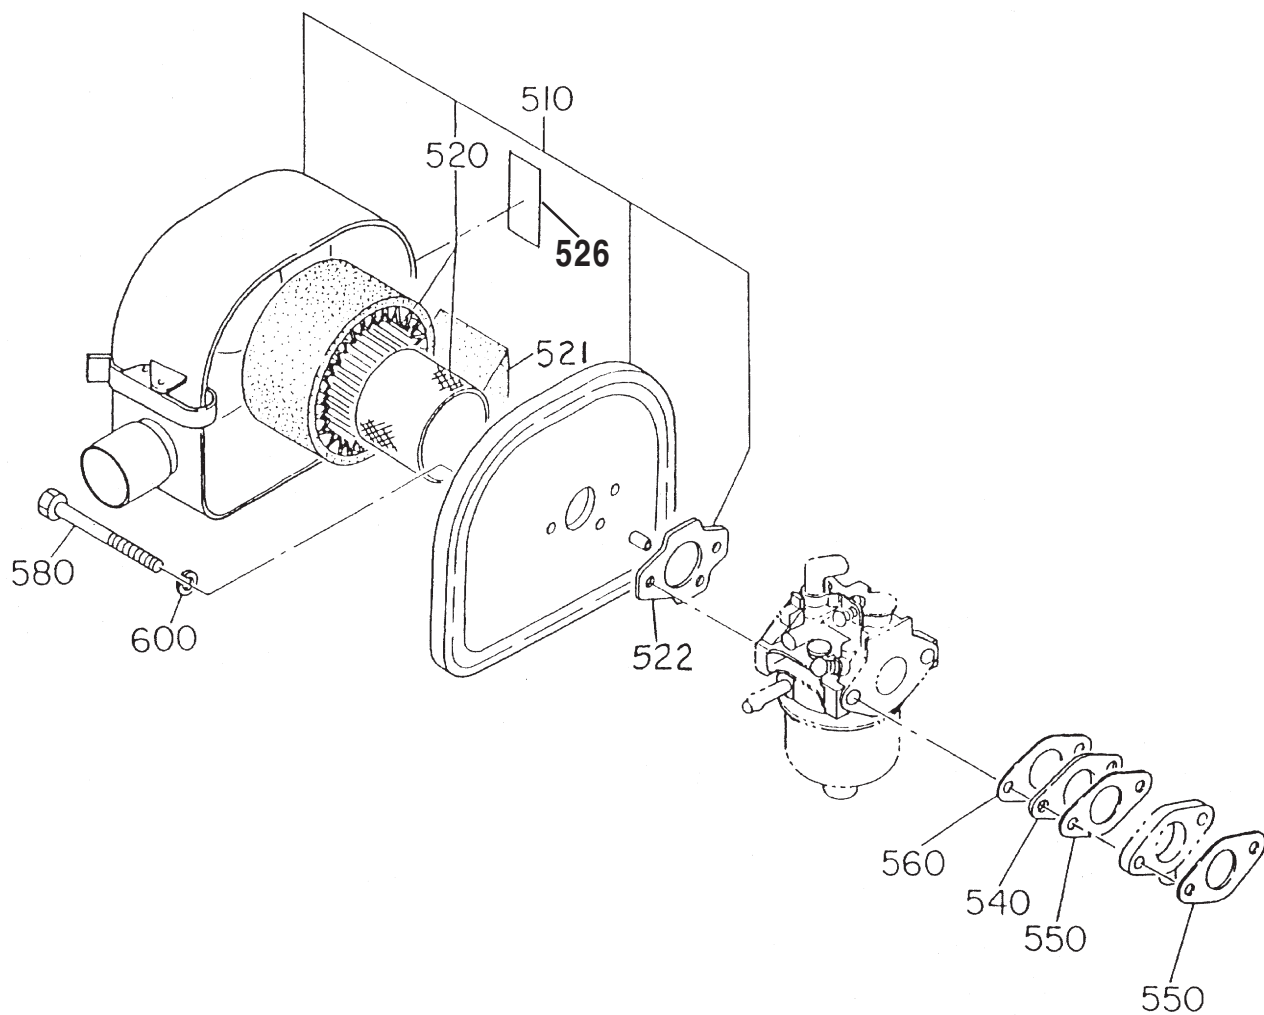

ROBIN EC-08GH ENGINE — AIR CLEANER ASSY.

AIR CLEANER ASSY.

ROBIN EC-08GH ENGINE — AIR CLEANER ASSY.

AIR CLEANER ASSY.

NO.	PART NO.	PART NAME	QTY.	REMARKS
510	1063273110	AIR CLEANER ASSY	1	.....INCLS. ALL ITEMS W/*
520*	1573620101	ELEMENT SET	1	.....REPLACES 1573260007
521*	1613261008	ELEMENT	1	
522*	2263272008	GASKET (AIR CLEANER)	1	
526	0736439980	LABEL	1	
540	1293290103	INSULATOR	1	
550	1063500103	GASKET (INSULATOR)	2	
560	2363590303	GASKET 2 (INSULATOR)	1	
580	0011306800	BOLT	2	
600	0030206150	SPRING WASHER	2	.....REPLACES 0032006000