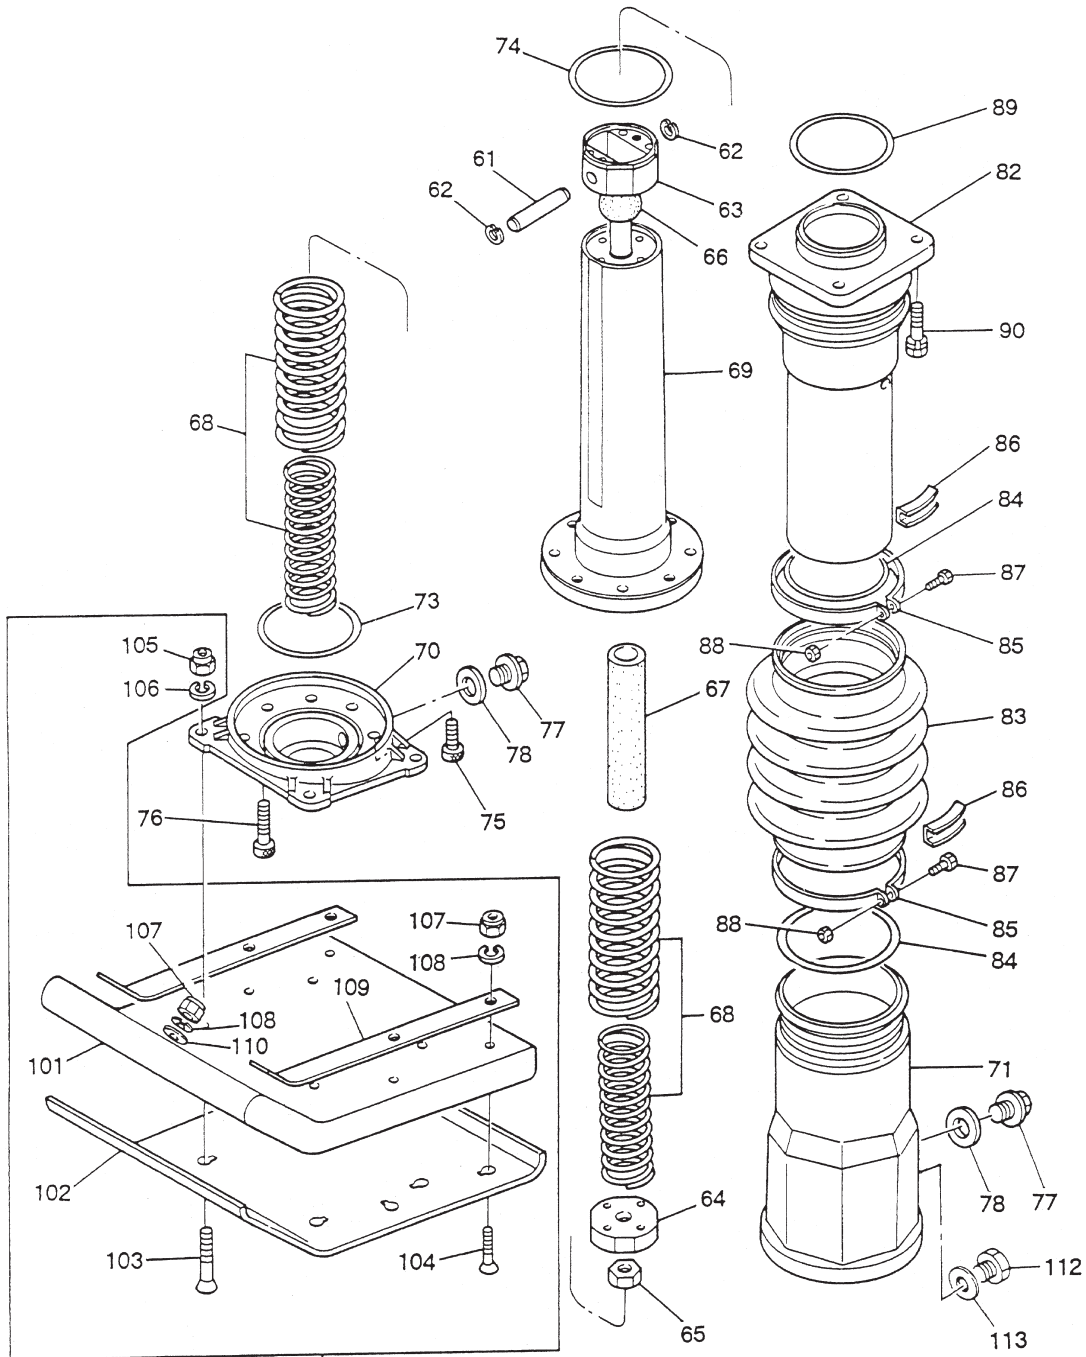

MT-60HS — CYLINDER GUIDE AND FOOT ASSY.

CYLINDER GUIDE AND FOOT ASSY.

100

EXCLUDES ITEMS 103, 105 & 106

MT-60HS — CYLINDER GUIDE AND FOOT ASSY.

CYLINDER GUIDE AND FOOT ASSY.

<u>NO.</u>	<u>PART NO.</u>	<u>PART NAME</u>	<u>QTY.</u>	<u>REMARKS</u>
61	351420390	PISTON PIN	1	
62	080100120	STOP RING R-12	2	
63	351324120	PISTON ROD	1	
64	351420400	PISTON END	1	
65	020316130	NUT M16, P1.5	1	REPLACES 020116130
66	351434200	STOPPER, UPPER	1	
67	351434211	STOPPER, LOWER	1	REPLACES 351434210
68	351324140	MAIN SPRING A,B	2	
69	351324130	SPRING CYLINDER	1	
70	351209600	FOOT PLATE	1	
71	351109020	PROTECTION SLEEVE	1	
73	050100750	O-RING G-75	1	
74	050930850	O-RING JASO3085	1	
75	014210020	SOCKET HEAD BOLT 10X20 T	4	REPLACES 001521020
76	014210035	SOCKET HEAD BOLT 10X35 T	4	REPLACES 001521035
77	953405270	PLUG 1/4X14 13L	2	
78	953405260	PACKING 1/4 (CU)	2	
82	351209590	GUIDE CYLINDER	1	
83	351324300	BELLOWS,(ORANGE)	1	
84	050100950	O-RING G-95	2	
85	351316870	BELLOWS CLAMP	2	
86	351433250	BAND GUIDE/BELLOWS	2	
87	011008040	BOLT 8X40 T	2	REPLACES 001220840
	011208035	BOLT 8X35 T	2	REPLACES 001220835
88	020108060	NUT M8	2	REPLACES 020308060
89	050100800	O-RING G-80	1	
90	012710040	BOLT 10X40 H,SW	4	REPLACES 002211040
100	351910130	FOOT ASSY 265W-215P	1	INCLUDES ITEMS W/* REPLACES 050100800
101*	351109030	FOOT, 265W-215P	1	
102*	351109040	METAL SHEET 265W-215P-4.5	1	
103	015112075	SUNK HEAD BOLT 12X70 H	4	REPLACES 001611253 & 015112060
104*	015110055	SUNK HEAD BOLT 10X55 H	7	REPLACES 001611051
105	021112140	NYLON NUT M12	4	REPLACES 022711214
106	030212300	WASHER SW M12	4	
107*	021110120	NYLON NUT M10	7	REPLACES 022711012
108*	030210250	WASHER SW M10	7	
109*	352322581	FOOT FITTING 38B-3T	2	
110*	506404060	WASHER 11X34X3.2	1	REPLACES 301010540
112	959010150	LEVEL GAUGE, PLUG TYPE	1	
113	953404670	COPPER PACKING 17X25.5X1	1