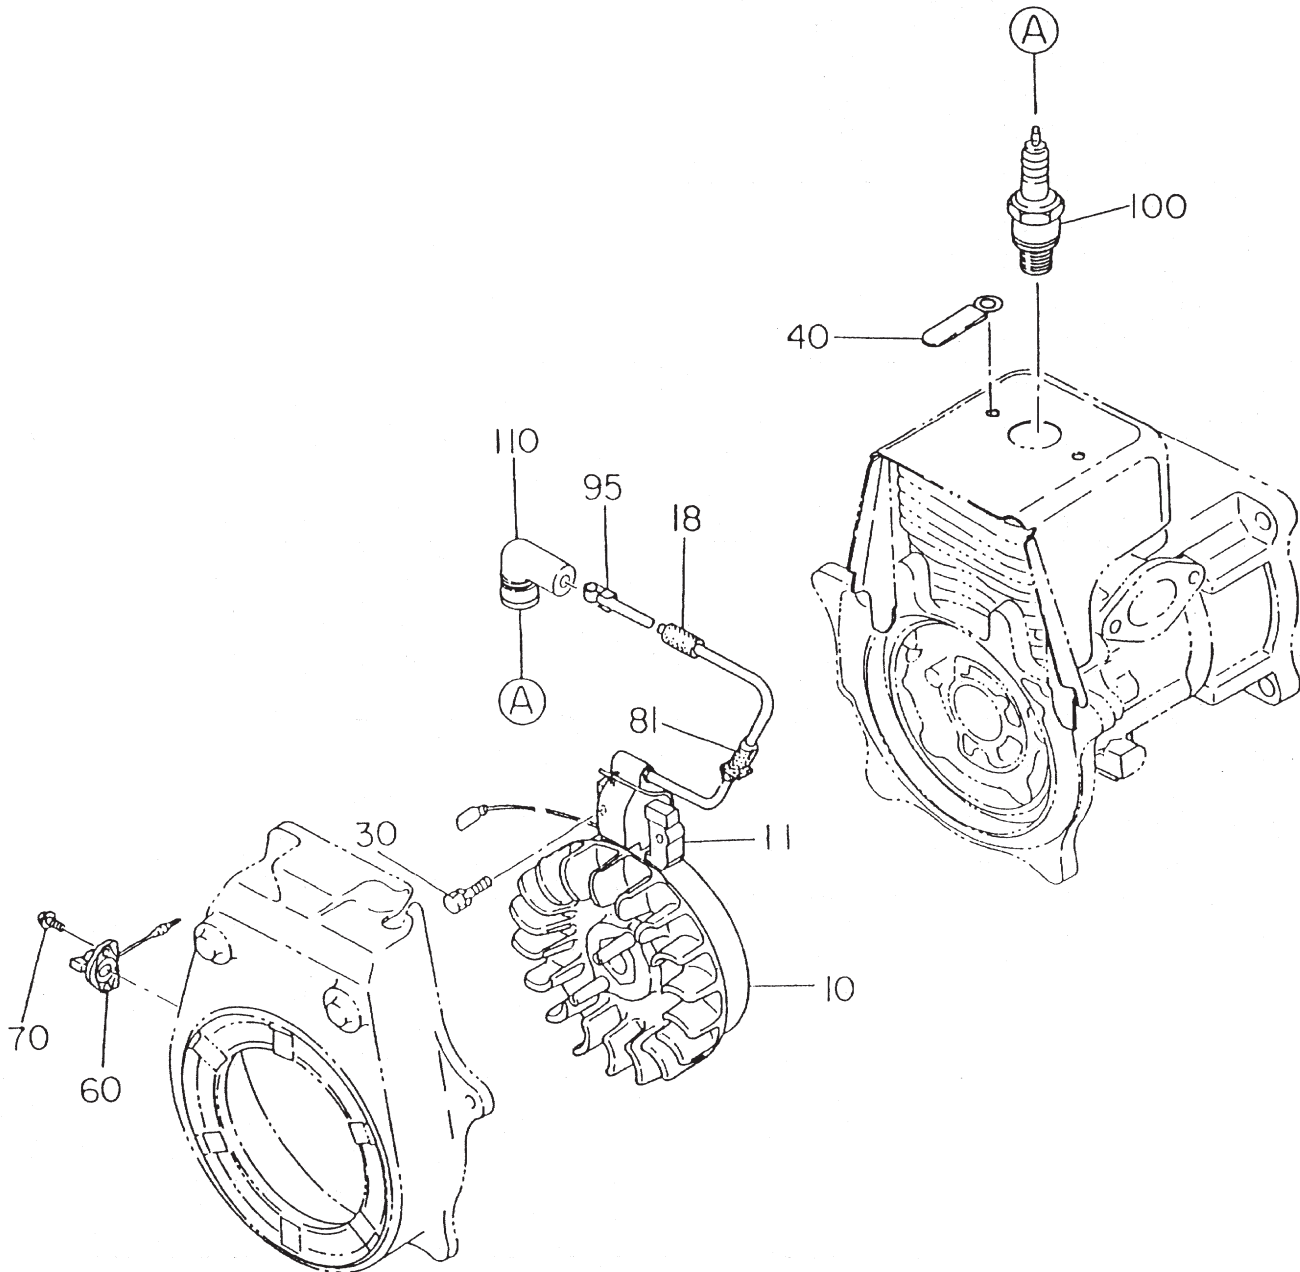

ROBIN EC-08GH ENGINE — RECOIL STARTER COMPONENTS ASSY.

RECOIL STARTER COMPONENTS ASSY.

ROBIN EC-08GH ENGINE — RECOIL STARTER COMPONENTS ASSY.

RECOIL STARTER COMPONENTS ASSY.

<u>NO.</u>	<u>PART NO.</u>	<u>PART NAME</u>	<u>QTY.</u>	<u>REMARKS</u>
A	5805001000	RECOIL STARTER ASSY	1	INCLS. ALL ITEMS W/*
1*	5805004020	SPIRAL SPRING	1	
2*	5805004030	REEL	1	
3*	5805011040	STARTER ROPE	1	
4*	5805001030	STARTER HANDLE	1	
5*	5805004040	RATCHET	1	
6*	5805004110	FRICTION SPRING	1	
7*	5805004050	RETURN SPRING	1	
11*	EC08A050311	STARTER PULLEY	1	REPLACES 5805004140
13*	5515005160	ROPE STOPPER	1	
35*	EC08A05038	FRICTION PLATE	1	REPLACES 5805004120
49*	5805011020	CENTER SCREW	1	

ROBIN EC-08GH ENGINE — MAGNETO ASSY.

MAGNETO ASSY.

ROBIN EC-08GH ENGINE — MAGNETO ASSY.

MAGNETO ASSY.

<u>NO.</u>	<u>PART NO.</u>	<u>PART NAME</u>	<u>QTY.</u>	<u>REMARKS</u>
10	5807005010	FLYWHEEL	1	
11	5807007020	IGNITION COIL	1	
18	0851029960	VINYL PIPE	1	
30	0011105250	BOLT AND WASHER ASSY	2	
40	1507520103	CLAMP	1	REPLACES 0566099950
60	0660000361	STOP SWITCH ASSY (ON-OFF)	1	
70	0043304100	SCREW 4X10	2	
81	0241069980	GROMMET	1	
95	0659000010	SPARK PLUG CLIP	1	REPLACES 0655000100
100	0650140031	SPARK PLUG	1	REPLACES 00650149730
110	0655000140	SPARK PLUG CAP	1	