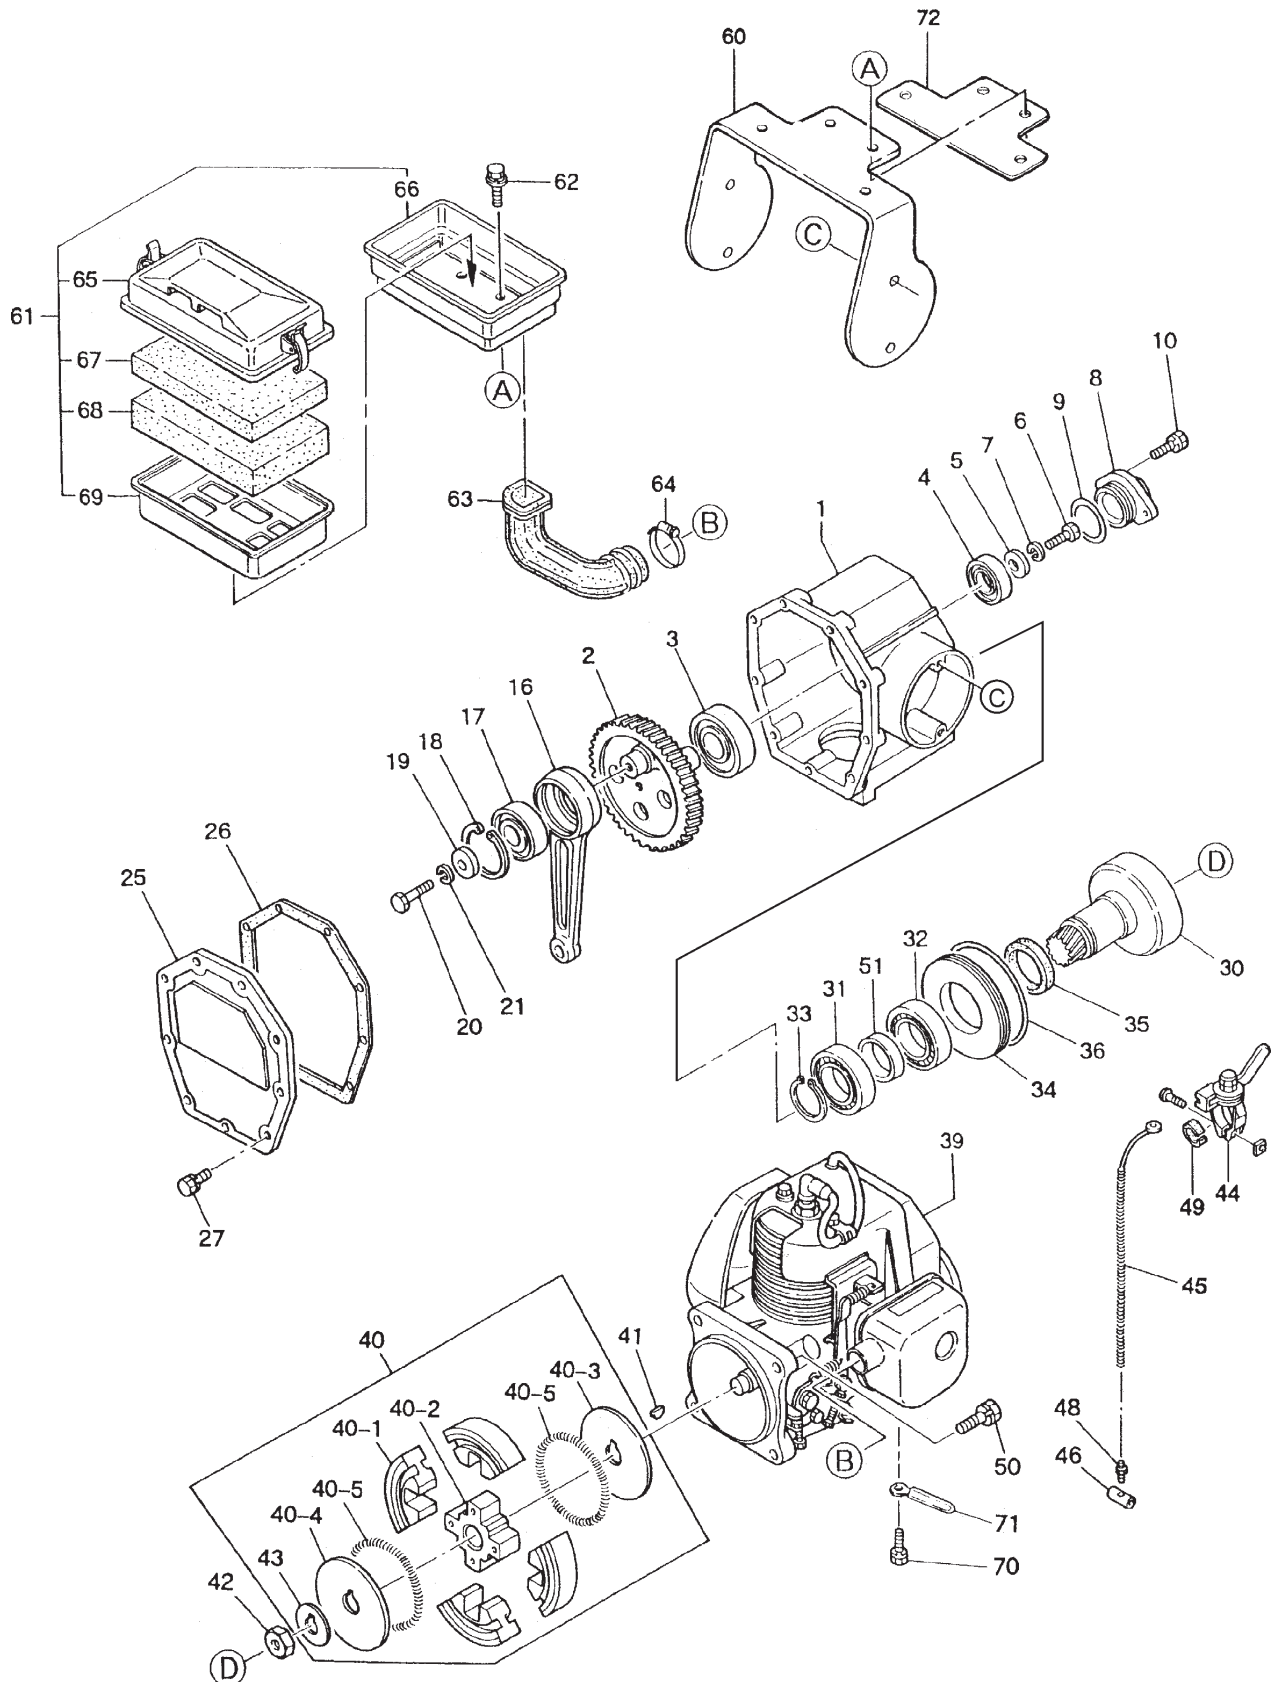

MT-60HS — CRANKCASE AND ENGINE ASSY.

CRANKCASE AND ENGINE ASSY.

MT-60HS — CRANKCASE AND ENGINE ASSY.

CRANKCASE AND ENGINE ASSY.

<u>NO.</u>	<u>PART NO.</u>	<u>PART NAME</u>	<u>QTY.</u>	<u>REMARKS</u>
1	351109060	CRANK CASE	1	
2	351324110	CRANK GEAR	1	
3	040006305	BEARING 6305	1	
4	042506203	BEARING 6203	1	REPLACES 040006203
5	952401450	WASHER 8.5X22X3	1	
6	011208025	BOLT 8X25 T	1	REPLACES 001220825
7	030208200	WASHER SW M8	1	
8	351434563	BEARING COVER	1	
9	050100350	O-RING G-35	1	
10	011706020	BOLT 6X20 H,SW	2	REPLACES 002210620
16	303010060	CONNECTING ROD	1	
17	040006304	BEARING 6304	1	
18	080100520	STOP RING R-52	1	
19	952400130	WASHER 9304	1	
20	011208025	BOLT 8X25 T	1	REPLACES 001220825
21	030208200	WASHER SW M8	1	
25	353213630	FRONT COVER	1	
26	351319880	PACKING, FRONT COVER	1	
27	011706020	BOLT 6X20 H,SW	9	REPLACES 002210620
30	303010084	PINION	1	
31	040006007	BEARING 6007	1	
32	041006007	BEARING 6007Z	1	
33	080200350	STOP RING S-35	1	
34	351421900	SPACER, CLUTCH DRUM	1	
35	060404010	OIL SEAL TC-40528	1	
36	050300900	O-RING S-90	1	
39	911100832	ENGINE ASSY ECO8HS	1	
40	301421363	CLUTCH ASSY C812E	1	INCLS. ALL ITEMS W/*
40-1*	943020020	CLUTCH SHOE C812	4	
40-2*	943050050	CLUTCH BOSS C812	1	
40-3*	943060010	CLUTCH GUIDE/1A	1	
40-4*	943060020	CLUTCH GUIDE/B	1	
40-5*	943030020	CLUTCH SPRING C812	2	
41	0053204201	WOODRUFF KEY	1	
42	0173120010	LOCK NUT	1	
43	301010210	LOCK WASHER, CLUTCH	1	
44	956300130	THROTTLE LEVER ASSY	1	
45	501302060	THROTTLE WIRE	1	
46	959401750	WIRE STOPPER ASSY	1	
48	402010110	RETURN SPRING	1	REPLACES 301010950
49	959403750	RUBBER, SLIP STOP	1	
50	011708030	BOLT 8X30 H,SW	4	REPLACES 002210830
51	351437750	SPACER 35.4-42.7-11	1	
60	353335230	CLEANER STAY	1	
61	354211841	AIR CLEANER ASSY	1	INCLS. ALL ITEMS W/#
62	002210815	BOLT 8X15 H,SW	4	
63	354330590	INTAKE PIPE	1	
64	507010110	CLAMP TC-200	1	
65#	354030011	BODY /W-CLEANER	1	
66#	354030020	BACK PLATE	1	
67#	354030030	ELEMENT, YELLOW	1	
68#	354030040	ELEMENT, GRAY	1	
69#	354030050	ELEMENT FRAME	1	
70	002200815	BOLT 8X15 SW	1	
71	0566000170	CLAMP OIL ALERT	1	
72	353449210	CLEANER HOLDER	1