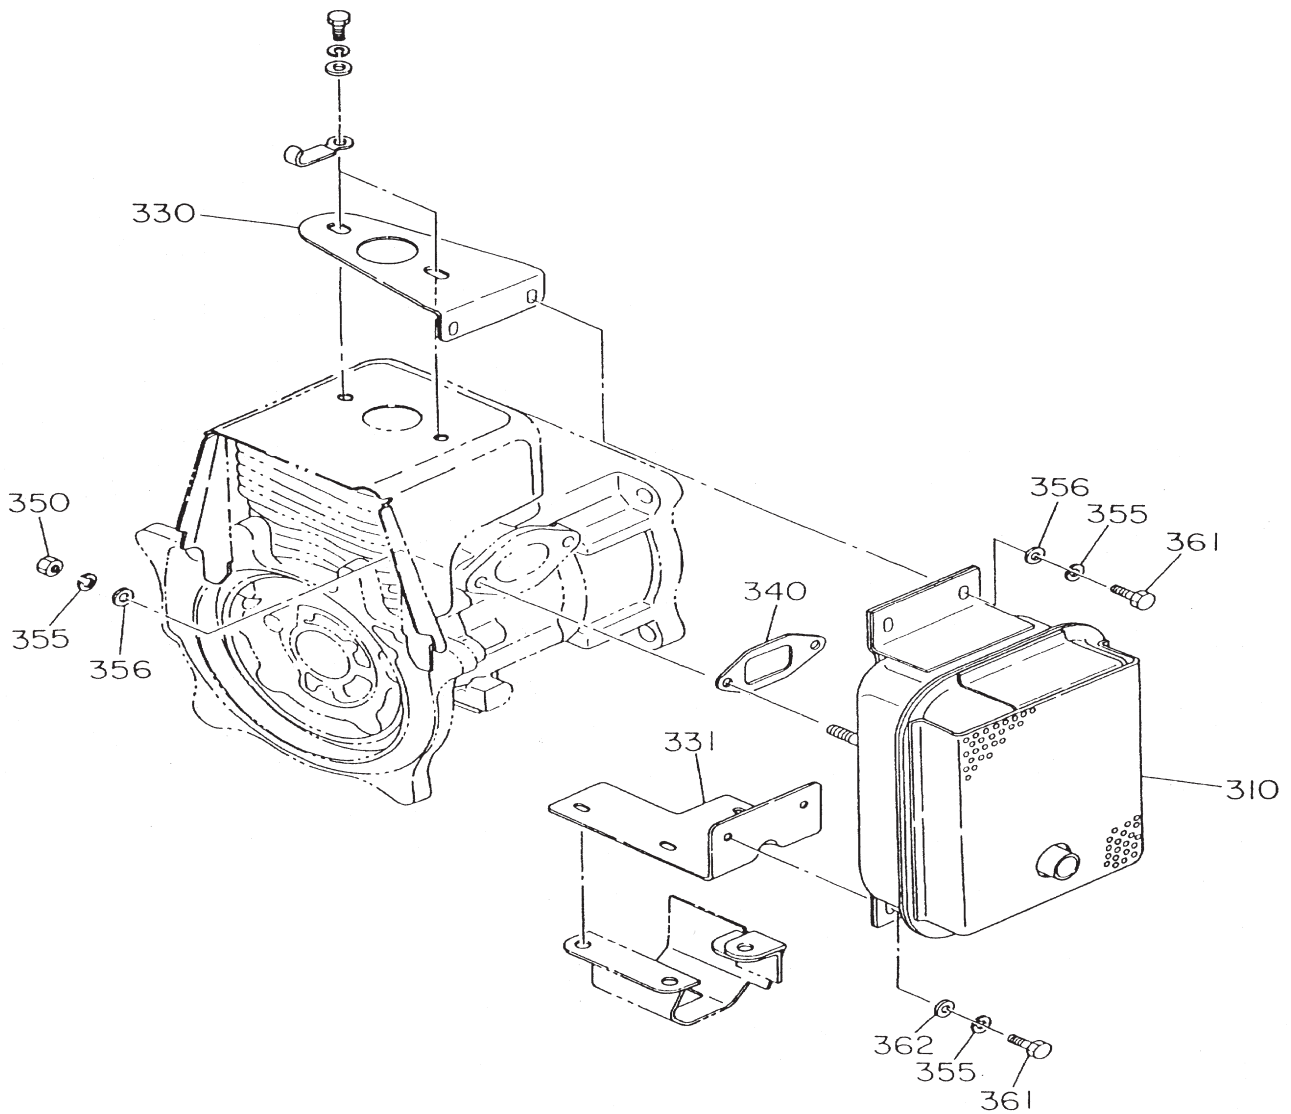

ROBIN EC-08GH ENGINE — MUFFLER ASSY.

MUFFLER ASSY.

ROBIN EC-08GH ENGINE — MUFFLER ASSY.

MUFFLER ASSY.

<u>NO.</u>	<u>PART NO.</u>	<u>PART NAME</u>	<u>QTY.</u>	<u>REMARKS</u>
310	5803032000	MUFFLER	1	
330	5803033000	MUFFLER BRACKET A	1	
331	5803034000	MUFFLER BRACKET B	1	
340	1293500403	GASKET (MUFFLER)	1	
350	0170069960	U NUT	2	
355	0030206150	SPRING WASHER	6	.....REPLACES 0032006000
356	0031006000	WASHER	4	
361	00167061960	BOLT (MUFFLER)	4	
362	0031006000	WASHER	2