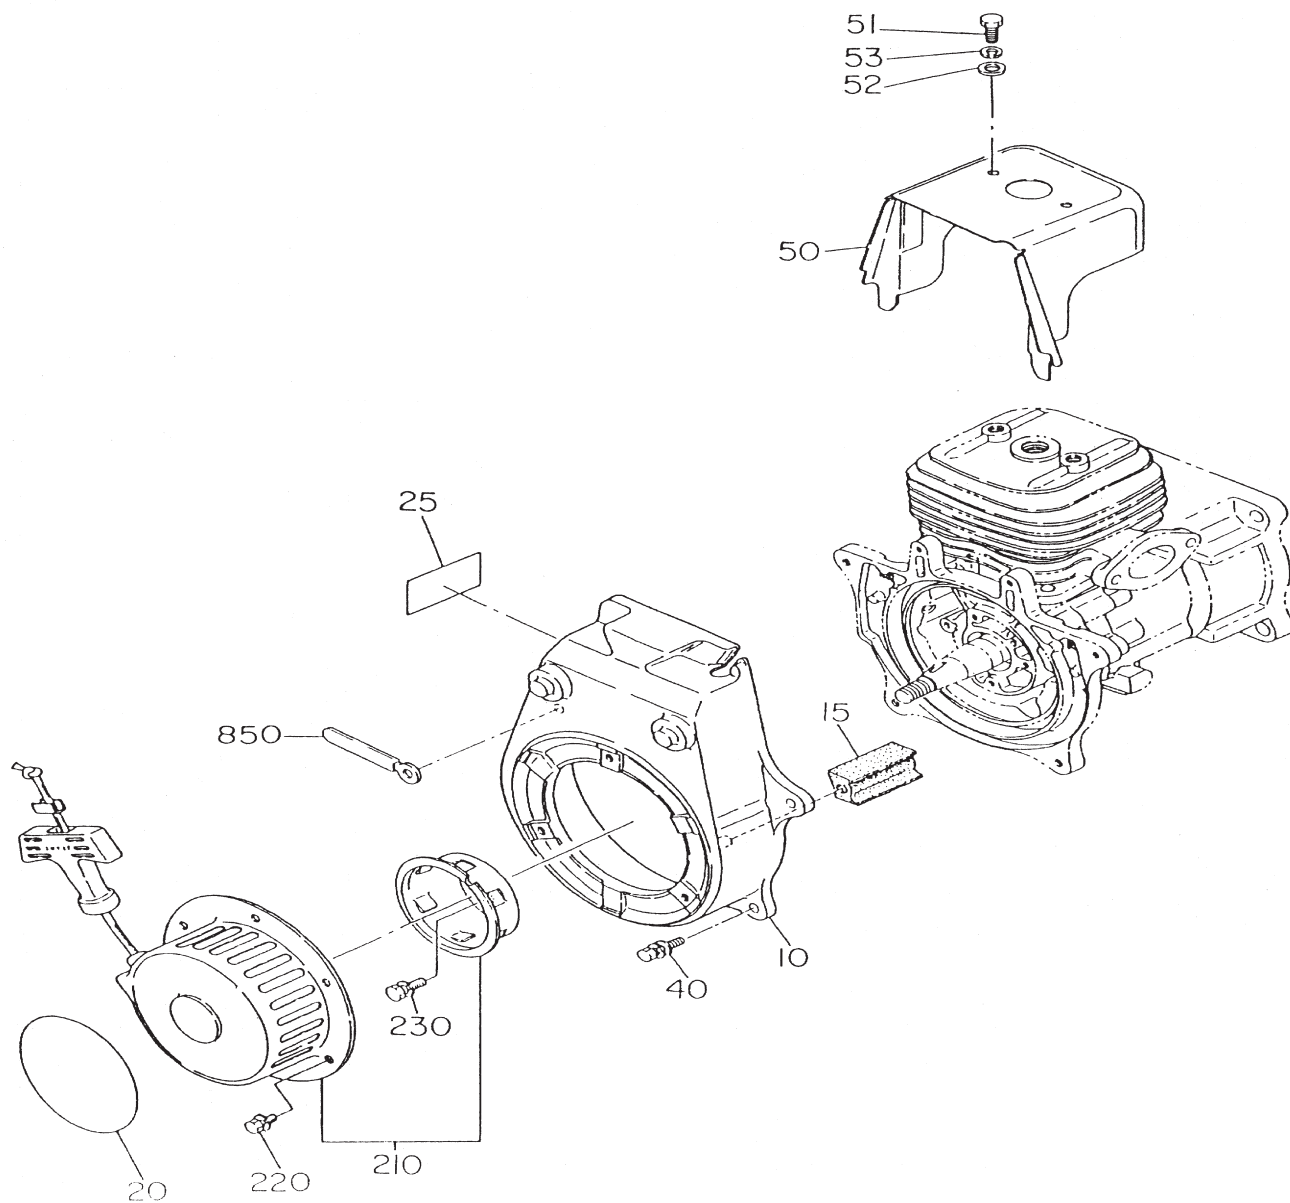

ROBIN EC-08GH ENGINE — RECOIL STARTER AND BLOWER ASSY.

RECOIL STARTER AND BLOWER ASSY.

ROBIN EC-08GH ENGINE — RECOIL STARTER AND BLOWER ASSY.

RECOIL STARTER AND BLOWER ASSY.

<u>NO.</u>	<u>PART NO.</u>	<u>PART NAME</u>	<u>QTY.</u>	<u>REMARKS</u>
10	5805501200	FAN COVER	1	
15	5515500200	GUIDE RUBBER	1	
20	920100240	DECAL, (M-MARK)	1	
25	5809500701	LABEL, MODEL	1	
40	0011106200	BOLT ASSY	4	
50	5805022000	CYLINDER COVER CP	1	
51	0016706200	BOLT (CYLINDER)	2	
52	0031206000	WASHER	2	
53	0030206150	SPRING WASHER	2	REPLACES 0032006000
210	5805001000	RECOIL STARTER ASSY	1	SEE RECOIL STARTER FIG. FOR COMPONENTS' REPLACES 5805011001
220	0011006100	BOLT AND WASHER ASSY	3	
230	0011006140	BOLT ASSY	2	
850	0566000250	CLAMP	2