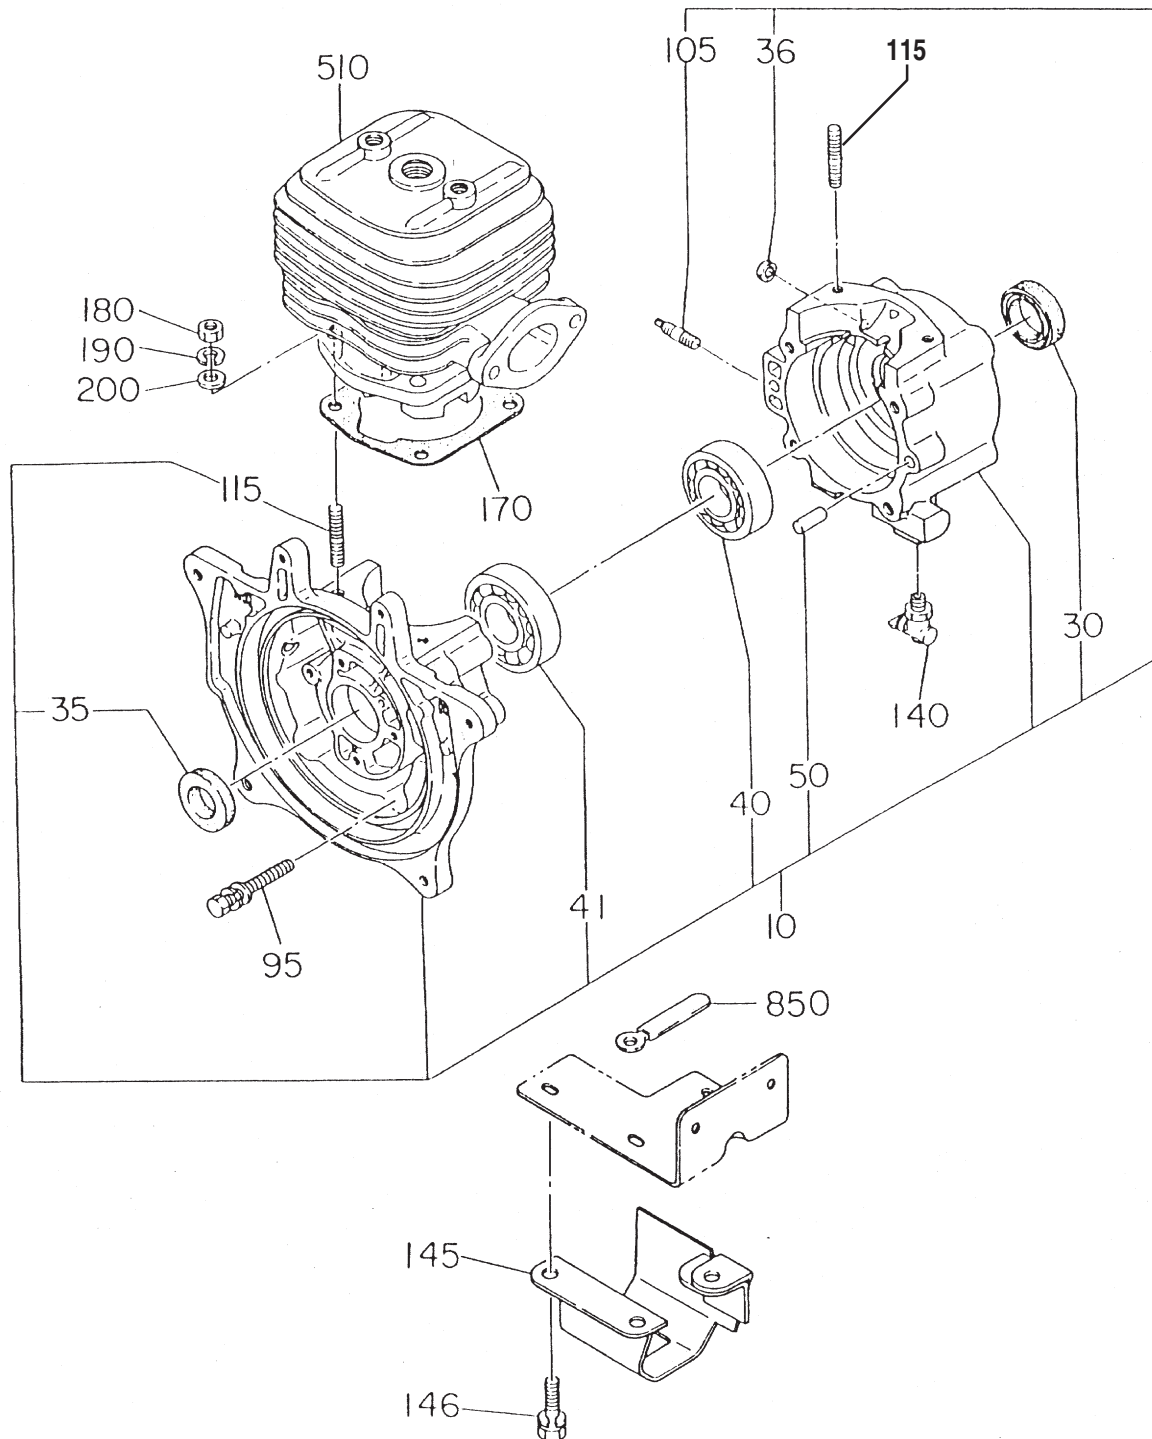

ROBIN EC-08GH ENGINE — CRANKCASE AND CYLINDER ASSY.

CRANKCASE AND CYLINDER ASSY.

ROBIN EC-08GH ENGINE — CRANKCASE AND CYLINDER ASSY.

CRANKCASE AND CYLINDER ASSY.

<u>NO.</u>	<u>PART NO.</u>	<u>PART NAME</u>	<u>QTY.</u>	<u>REMARKS</u>
10	5801056000	CRANK CASE CP	1	INCLUDES ITEMS W/*
30*	0440200020	OIL SEAL	1	
35*	0440200020	OIL SEAL	1	
36*	0440060010	OIL SEAL	1	
40*	0600200010	BALL BEARING 6004C3	1	
41*	0600200020	BALL BEARING 6204C3	1	
50*	0052606140	DOWEL PIN	2	
95	0011406450	BOLT ASSY	4	
105*	0105060050	STUD	1	
115*	0105064940	STUD	4	
140	0643109980	DRAIN COCK	1	
145	5809011000	PROTECTOR COMPL.	1	
146	0011308180	BOLT AND WASHER ASSY	3	
170	5801501800	GASKET,CYLINDER	1	
180	0021706000	NUT	4	REPLACES 0021806000
190	0030206150	SPRING WASHER	4	REPLACES 003200600
200	0031006000	WASHER	4	
510	5801501400	CYLINDER CP	1	
850	1507520103	CLAMP	1	REPLACES 0566099950