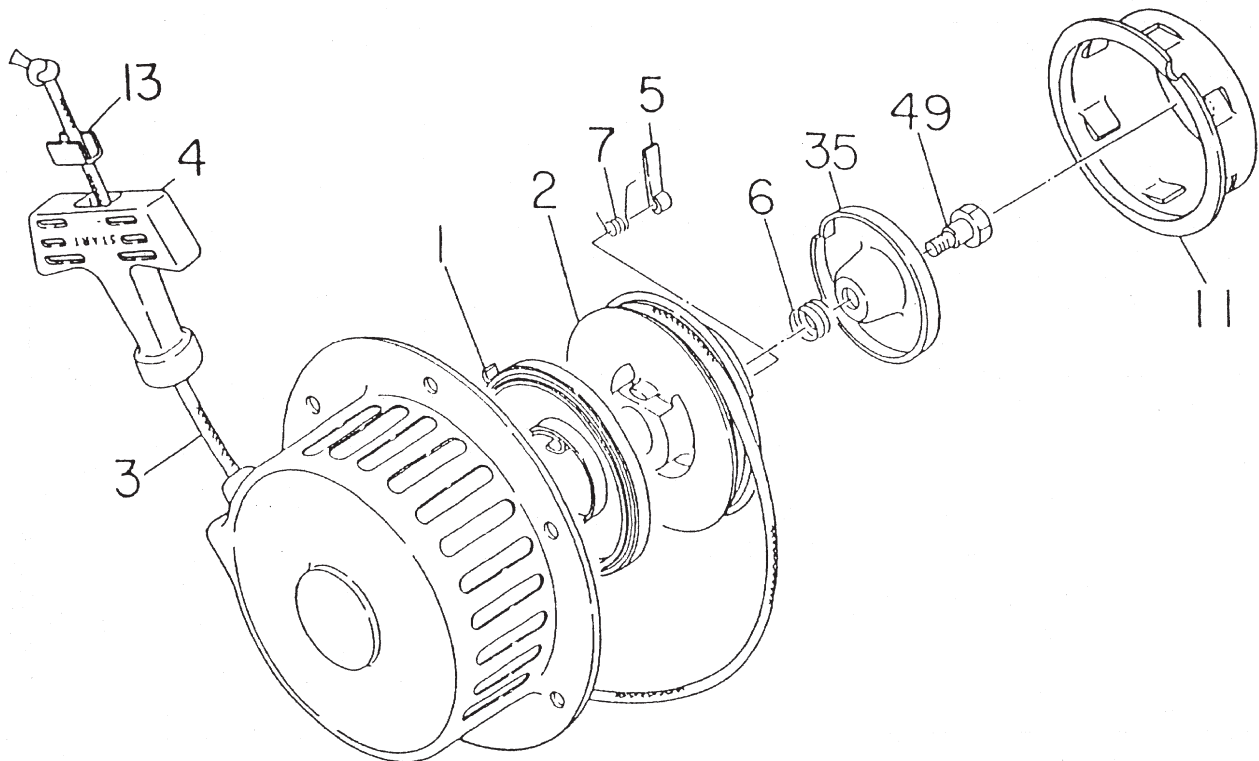

ROBIN EC-08GH ENGINE — RECOIL STARTER COMPONENTS ASSY.

RECOIL STARTER COMPONENTS ASSY.