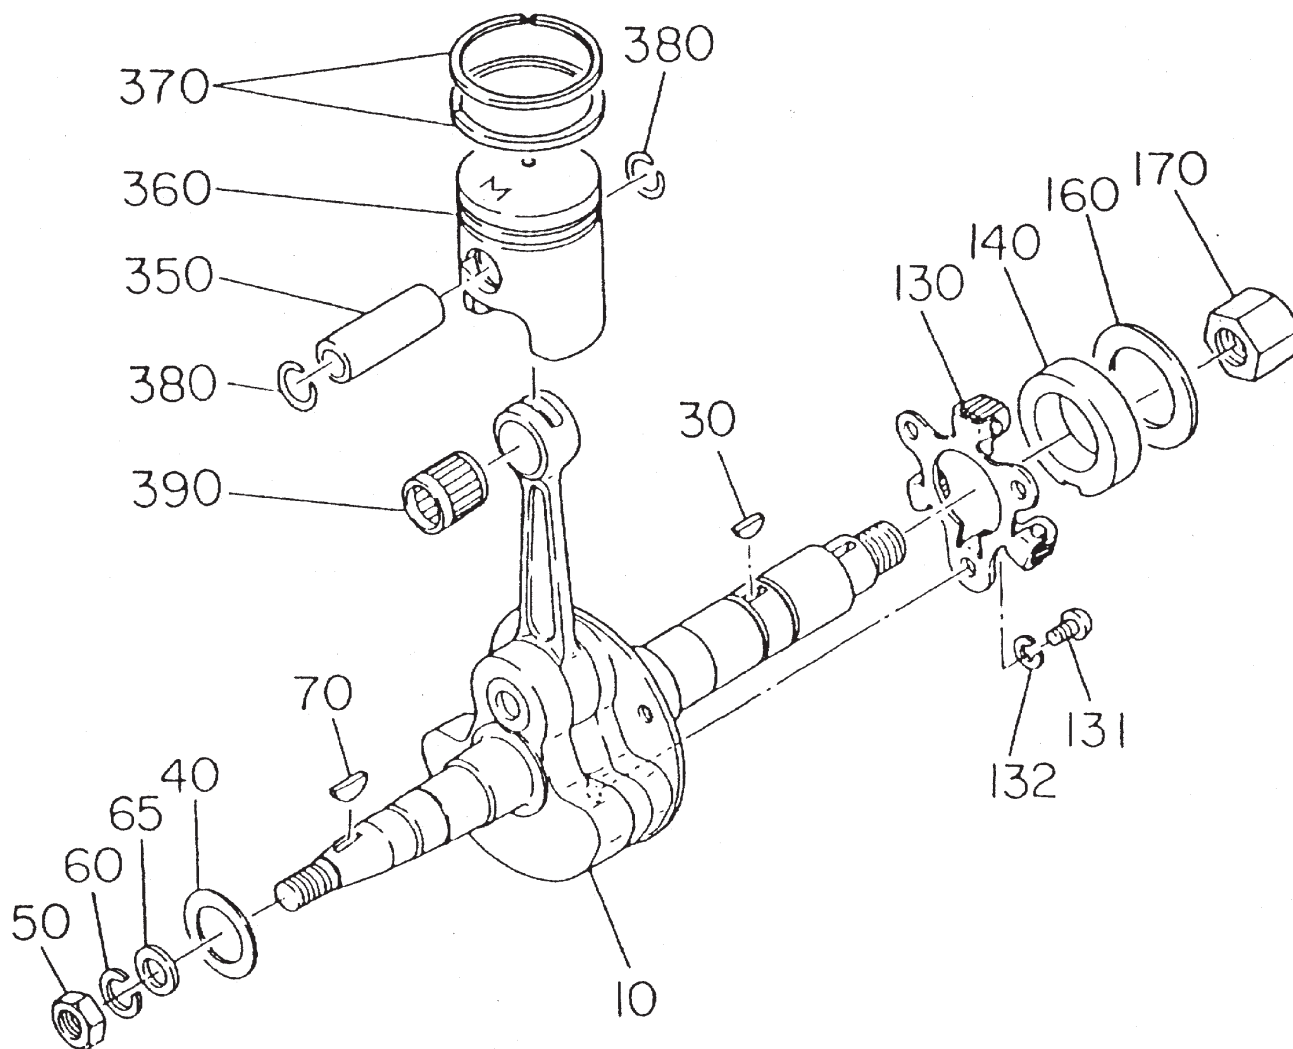

ROBIN EC-08GH ENGINE — CRANKCASE AND CYLINDER ASSY.

CRANKCASE AND CYLINDER ASSY.

ROBIN EC-08GH ENGINE — CRANKCASE AND CYLINDER ASSY.

CRANKCASE AND CYLINDER ASSY.

<u>NO.</u>	<u>PART NO.</u>	<u>PART NAME</u>	<u>QTY.</u>	<u>REMARKS</u>
10	5801056000	CRANK CASE CP	1	INCLUDES ITEMS W/*
30*	0440200020	OIL SEAL	1	
35*	0440200020	OIL SEAL	1	
36*	0440060010	OIL SEAL	1	
40*	0600200010	BALL BEARING 6004C3	1	
41*	0600200020	BALL BEARING 6204C3	1	
50*	0052606140	DOWEL PIN	2	
95	0011406450	BOLT ASSY	4	
105*	0105060050	STUD	1	
115*	0105064940	STUD	4	
140	0643109980	DRAIN COCK	1	
145	5809011000	PROTECTOR COMPL.	1	
146	0011308180	BOLT AND WASHER ASSY	3	
170	5801501800	GASKET,CYLINDER	1	
180	0021706000	NUT	4	REPLACES 0021806000
190	0030206150	SPRING WASHER	4	REPLACES 003200600
200	0031006000	WASHER	4	
510	5801501400	CYLINDER CP	1	
850	1507520103	CLAMP	1	REPLACES 0566099950

ROBIN EC-08GH ENGINE — CRANKSHAFT AND PISTON ASSY.

CRANKSHAFT AND PISTON ASSY.

ROBIN EC-08GH ENGINE — CRANKSHAFT AND PISTON ASSY.

CRANKSHAFT AND PISTON ASSY.

<u>NO.</u>	<u>PART NO.</u>	<u>PART NAME</u>	<u>QTY.</u>	<u>REMARKS</u>
10	5802028000	CRANK SHAFT	1	
30	0323049950	WOODRUFF KEY	1	
40	1292500103	SPACER	2	
50	0039310000	NUT	1REPLACES 0021810000
60	0030210250	SPRING WASHER	1REPLACES 0032010000
65	0030206150	WASHER	1REPLACES 0031010000
70	0323049950	WOODRUFF KEY	1	
130	5804010000	PLATE,GOVERNOR	1	
131	0043105080	SCREW (PAN HEAD)	3	
132	0032005000	SPRING WASHER	3	
140	5514500100	GOVERNOR SLEEVE	1	
160	0230230020	SPACER	1	
170	0173120010	LOCK NUT	1	
350	5802500400	PISTON PIN	1	
360	5802500600	PISTON	1	
370	5000008100	PISTON RING SET	1	
380	0565119990	CLIP	2	
390	0610120010	NEEDLE BEARING	1	