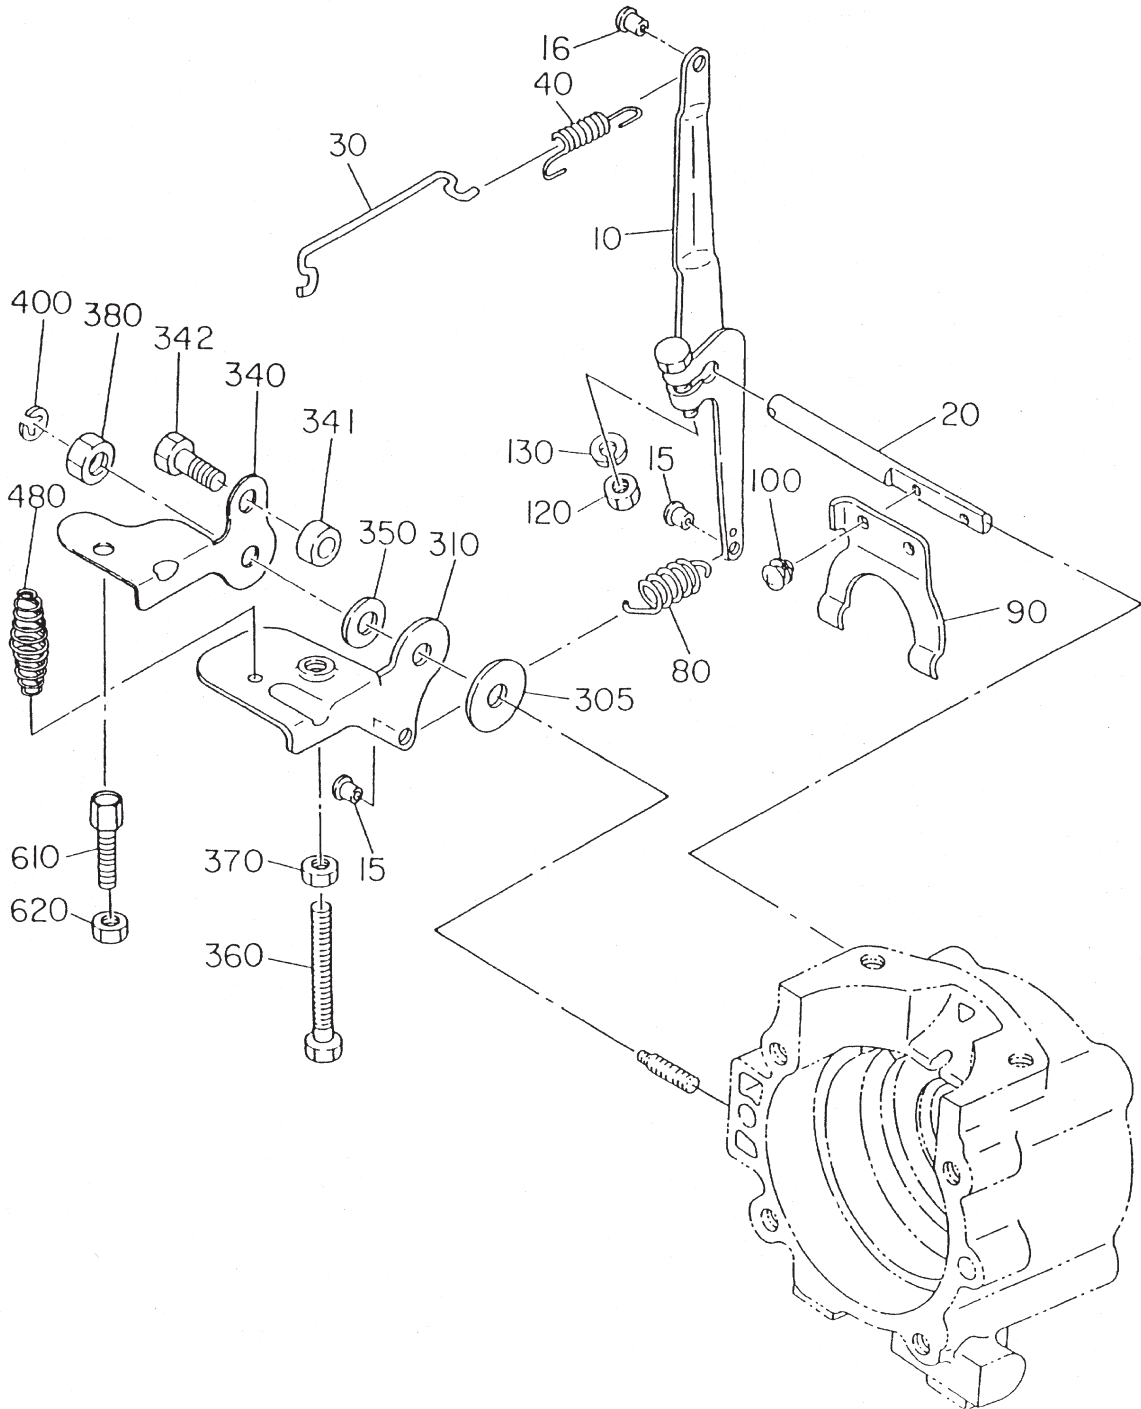

ROBIN EC-08GH ENGINE — CRANKSHAFT AND PISTON ASSY.

CRANKSHAFT AND PISTON ASSY.

ROBIN EC-08GH ENGINE — CRANKSHAFT AND PISTON ASSY.

CRANKSHAFT AND PISTON ASSY.

<u>NO.</u>	<u>PART NO.</u>	<u>PART NAME</u>	<u>QTY.</u>	<u>REMARKS</u>
10	5802028000	CRANK SHAFT	1	
30	0323049950	WOODRUFF KEY	1	
40	1292500103	SPACER	2	
50	0039310000	NUT	1REPLACES 0021810000
60	0030210250	SPRING WASHER	1REPLACES 0032010000
65	0030206150	WASHER	1REPLACES 0031010000
70	0323049950	WOODRUFF KEY	1	
130	5804010000	PLATE,GOVERNOR	1	
131	0043105080	SCREW (PAN HEAD)	3	
132	0032005000	SPRING WASHER	3	
140	5514500100	GOVERNOR SLEEVE	1	
160	0230230020	SPACER	1	
170	0173120010	LOCK NUT	1	
350	5802500400	PISTON PIN	1	
360	5802500600	PISTON	1	
370	5000008100	PISTON RING SET	1	
380	0565119990	CLIP	2	
390	0610120010	NEEDLE BEARING	1	

ROBIN EC-08GH ENGINE — GOVERNOR ASSY.

GOVERNOR ASSY.

ROBIN EC-08GH ENGINE — GOVERNOR ASSY.

GOVERNOR ASSY.

<u>NO.</u>	<u>PART NO.</u>	<u>PART NAME</u>	<u>QTY.</u>	<u>REMARKS</u>
10	5804005000	GOVERNOR LEVER	1	
15	5804500900	BUSH	2	
16	2266255008	BUSH, NYLON	1	REPLACES 5806083060
20	1294220103	GOVERNOR SHAFT	1	
30	1054270111	GOVERNOR ROD	1	
40	1064280113	ROD SPRING	1	REPLACES 1064280111
80	1294250111	GOVERNOR SPRING	1	
90	1294210113	GOVERNOR YOKE	1	
100	0140039980	SCREW ASSY	2	
120	0021706000	NUT	1	
130	0032061500	SPRING WASHER	1	REPLACES 0032006000
305	0217060020	FRICTION WASHER	1	
310	5804500800	CONTROL LEVER	1	
340	5804500600	STOP PLATE	1	
341	0230060090	SPACER	1	
342	0105050616	BOLT	1	REPLACES 6202500400
350	0200070010	WASHER	1	
360	0016506400	BOLT	1	
370	0021706000	NUT	1	
380	0170069960	U NUT	1	
400	1294500103	CLIP	1	
480	402010110	COIL SPRING	1	REPLACES 0830000010
610	0149060040	ADJUSTING SCREW	1	REPLACES 0149069981
620	0020106050	NUT	1	REPLACES 0022706000