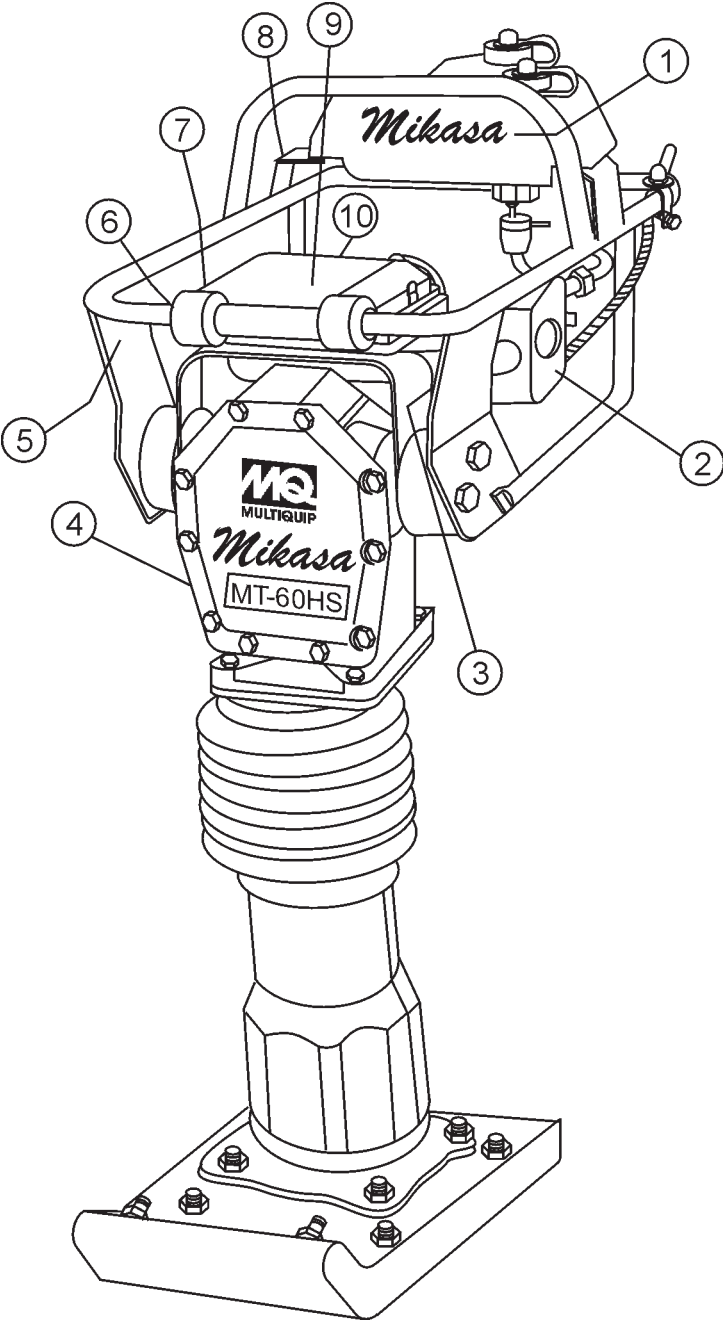

MT-60HS — SUGGESTED SPARE PARTS

MT-60HS Tamping Rammer 1 to 3 Units

Qty.	P/N	Description
1	956300130	THROTTLE LEVER
1	501302060	THROTTLE WIRE
1	402010110	SPRING, RETURN
3	354030030	ELEMENT, YELLOW
3	354030040	ELEMENT, GRAY
3	1573620101	ELEMENT SET, ENGINE
3	0650140031	SPARK PLUG
1	0430440033	FUEL TANK CAP
3	954404890	FILTER, FUEL TANK
3	954405080	STRAINER, FUEL TANK
1	954300390	FUEL COCK ASSY
3	353449000	STRAINER, OIL TANK
1	353030070	OIL TANK CAP, W/STRAP
3	301419750	FUEL FILTER, IN-LINE

MT-60HS Tamping Rammer 3 to 5 Units

Qty.	P/N	Description
2	956300130	THROTTLE LEVER
3	501302060	THROTTLE WIRE
3	402010110	SPRING, RETURN
5	354030030	ELEMENT, YELLOW
5	354030040	ELEMENT, GRAY
5	1573620101	ELEMENT SET, ENGINE
5	0650140031	SPARK PLUG
2	0430440033	FUEL TANK CAP
5	954404890	FILTER, FUEL TANK
5	954405080	STRAINER, FUEL TANK
2	954300390	FUEL COCK ASSY
5	353449000	STRAINER, OIL TANK
2	353030070	OIL TANK CAP, W/STRAP
5	301419750	FUEL FILTER, IN-LINE
1	351324300	BELLOWS, ORANGE

NOTE

Part number on this Suggested Spare Parts List may super cede/ replace the P/N shown in the text pages of this book.

MT-60HS Tamping Rammer 5 to 10 Units

Qty.	P/N	Description
4	956300130	THROTTLE LEVER
5	501302060	THROTTLE WIRE
5	402010110	SPRING, RETURN
10	354030030	ELEMENT, YELLOW
10	354030040	ELEMENT, GRAY
10	1573620101	ELEMENT SET, ENGINE
10	0650140031	SPARK PLUG
4	0430440033	FUEL TANK CAP
10	954404890	FILTER, FUEL TANK
10	954405080	STRAINER, FUEL TANK
4	954300390	FUEL COCK ASSY
10	353449000	STRAINER, OIL TANK
4	353030070	OIL TANK CAP, W/STRAP
10	301419750	FUEL FILTER, IN-LINE
2	351324300	BELLOWS, ORANGE
2	351316870	BELLOWS, CLAMP
1	050100800	O-RING, UPPER GUIDE CYL.
2	050100950	O-RING, MIDDLE GUIDE CYL.
1	050930850	O-RING, LOWER GUIDE CYL.
1	050100750	O-RING, FOOT PLATE GUIDE CYL.
1	0660000361	STOP SWITCH ASSY (ON-OFF)
1	KITCARBEC08HS	KIT, CARBURETOR EC08HS
1	5801501800	GASKET, HEAD CYLINDER
2	0440200020	OIL SEAL
1	1293500403	GASKET, EXHAUST

MT-60HS Tamping Rammer 10+ Units

Qty.	P/N	Description
6	956300130	THROTTLE LEVER
10	501302060	THROTTLE WIRE
10	402010110	SPRING, RETURN
15	354030030	ELEMENT, YELLOW
15	354030040	ELEMENT, GRAY
15	1573620101	ELEMENT SET, ENGINE
15	0650140031	SPARK PLUG
8	0430440033	FUEL TANK CAP
15	954404890	FILTER, FUEL TANK
15	954405080	STRAINER, FUEL TANK
8	954300390	FUEL COCK ASSY
15	353449000	STRAINER, OIL TANK
8	353030070	OIL TANK CAP, W/STRAP
15	301419750	FUEL FILTER, IN-LINE
4	351324300	BELLOWS, ORANGE
6	351316870	BELLOWS, CLAMP
3	050100800	O-RING, UPPER GUIDE CYL.
6	050100950	O-RING, MIDDLE GUIDE CYL.
3	050930850	O-RING, LOWER GUIDE CYL.
3	050100750	O-RING, FOOT PLATE GUIDE CYL.
3	0660000361	STOP SWITCH ASSY (ON-OFF)
3	KITCARBEC08HS	KIT, CARBURETOR EC08HS
3	5801501800	GASKET, HEAD CYLINDER
6	0440200020	OIL SEAL
3	1293500403	GASKET, EXHAUST
1	5806111000	CARBURETOR, ASSY
1	301421363	CLUTCH, ASSY

MT-60HS — NAMEPLATE AND DECALS

NAMEPLATE AND DECALS