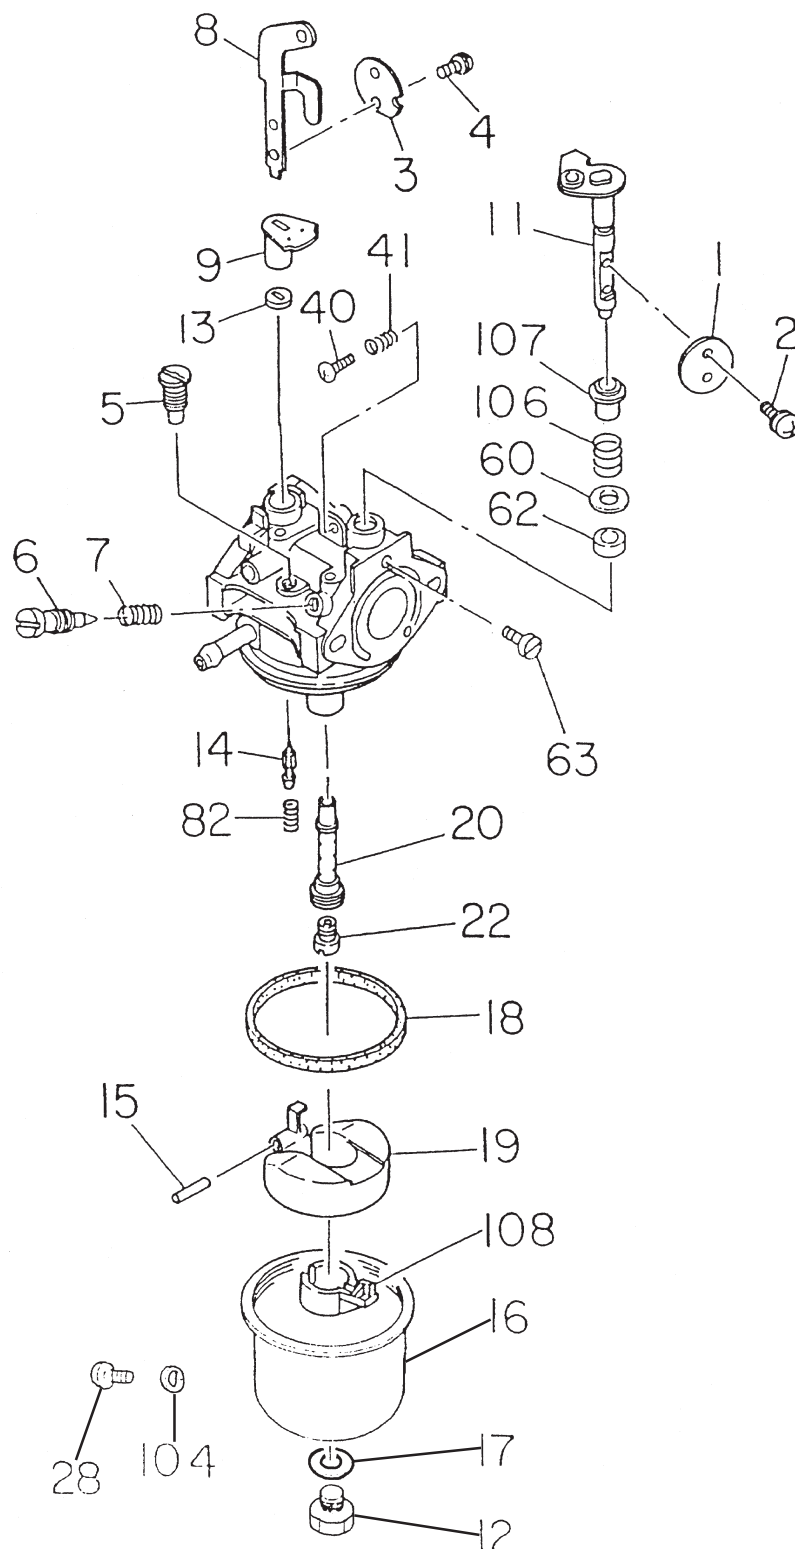

ROBIN EC-08GH ENGINE — AIR CLEANER ASSY.

AIR CLEANER ASSY.

NO.	PART NO.	PART NAME	QTY.	REMARKS
510	1063273110	AIR CLEANER ASSY	1	.....INCLS. ALL ITEMS W/*
520*	1573620101	ELEMENT SET	1	.....REPLACES 1573260007
521*	1613261008	ELEMENT	1	
522*	2263272008	GASKET (AIR CLEANER)	1	
526	0736439980	LABEL	1	
540	1293290103	INSULATOR	1	
550	1063500103	GASKET (INSULATOR)	2	
560	2363590303	GASKET 2 (INSULATOR)	1	
580	0011306800	BOLT	2	
600	0030206150	SPRING WASHER	2	.....REPLACES 0032006000

ROBIN EC-08GH ENGINE — CARBURETOR COMPONENTS ASSY.

CARBURETOR COMPONENTS ASSY.