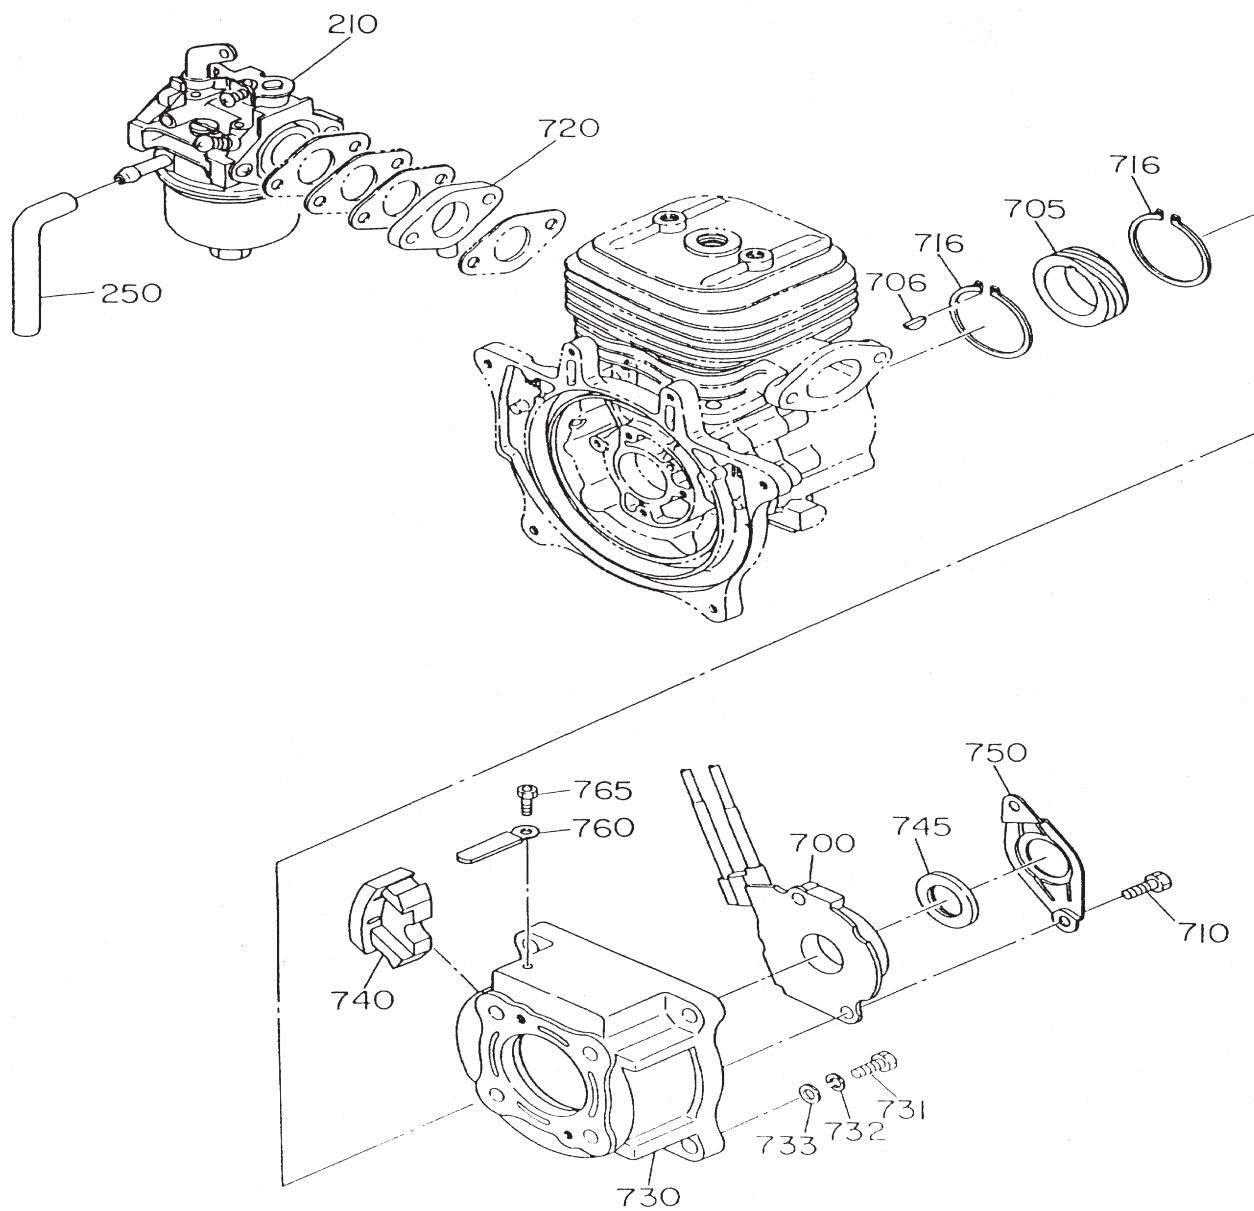

ROBIN EC-08GH ENGINE — CARBURETOR AND OIL PUMP ASSY.

CARBURETOR AND OIL PUMP ASSY.

ROBIN EC-08GH ENGINE — CARBURETOR AND OIL PUMP ASSY.

CARBURETOR AND OIL PUMP ASSY.

<u>NO.</u>	<u>PART NO.</u>	<u>PART NAME</u>	<u>QTY.</u>	<u>REMARKS</u>
210	5806111000	CARBURETOR ASSY	1	SEE CARBURETOR FIG. FOR COMPONENTS
250	1616235308	HOSE	1	
700	5806113000	OIL PUMP ASSY	1	
705	5806502300	WORM GEAR	1	
706	0323039980	WOODRUFF KEY	1	
710	0011306250	BOLT AND WASHER ASSY	2	
716	0031520000	SNAP RING, OUTER	2	
720	1616350101	COLLAR CP (OIL INJ.)	1	
730	5806501900	OIL PUMP HOUSING	1	
731	0119089970	SOCKET HEAD BOLT	4	
732	0030208200	SPRING WASHER	4	REPLACES 0032008000
733	0031008000	WASHER	4	
740	5806502000	GROMMET	1	
745	5806502100	SEAL	1	
750	5806502200	PLATE	1	
760	0566059980	CLAMP	1	
765	0119059610	SOCKET HEAD BOLT	1