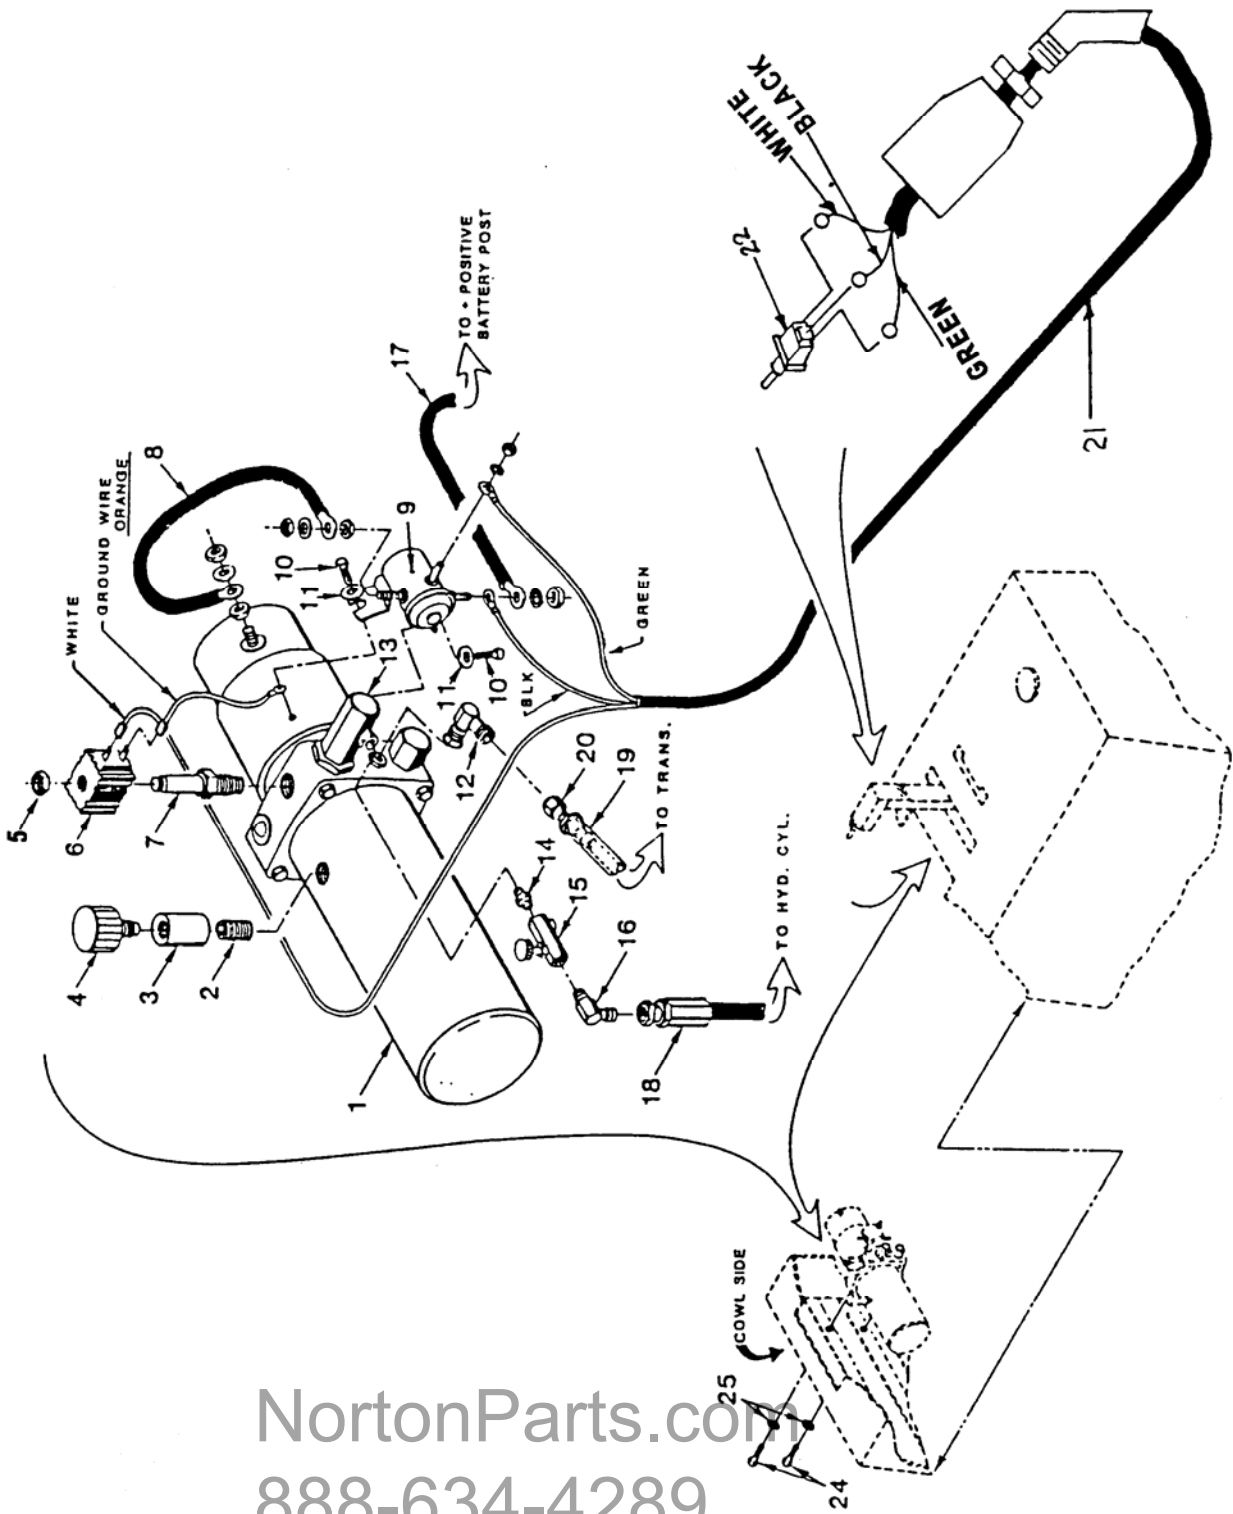

ELECTRO HYDRAULICS GROUP

NortonParts.com
888-634-4289
An iBuy Stores Company

C65B ELECTRO HYDRAULICS GROUP

ITEM	DESCRIPTION	PART NO.	ITEM	DESCRIPTION	PART NO.
1	HYDRAULIC PUMP	N1C0194	24	BOLT, 3/8-16X1	N1D0057
2	CLOSE NIPPLE 3/8	N1D0009	25	LOCKWASHER 3/8"	N1D0032
3	PIPE COUPLING	N1D0010			
4	BREATHER CAP	N1C0180			
5	NUT	N1D0110			
6	SOLINOID MAGNET	N1C0181			
7	SOLINOID VALVE	N1C0182			
8	CABLE ASSY	N1C0183			
9	SOLINOID (MOTOR)	N1C0184			
10	BOLT 1/4-20 X1/2	N1D0049			
11	FLATWASHER 1/4"	N1D0111			
12	HYD FITTING/RING	N1D0001			
13	HYD FITTING/RING	N1D0005			
14	HYD FITTING 1/4"	N1D0006			
15	FLOW CONT. VALVE	N1C0079			
16	ELBOW	N1D0007			
17	BATTERY CABLE	N1C0034			
18	HYD HOSE ASSY	N1C0093			
19	TRANS OIL TUBE	N1C0058			
20	HOSE BARB	N1D0002			
21	WIRE ASSY	N1C0089			
22	RAISE/LOWER SW	N1C0088		Hydraulic Fluid 10W	

NortonParts.com

888-634-4289

An iBuy Stores Company