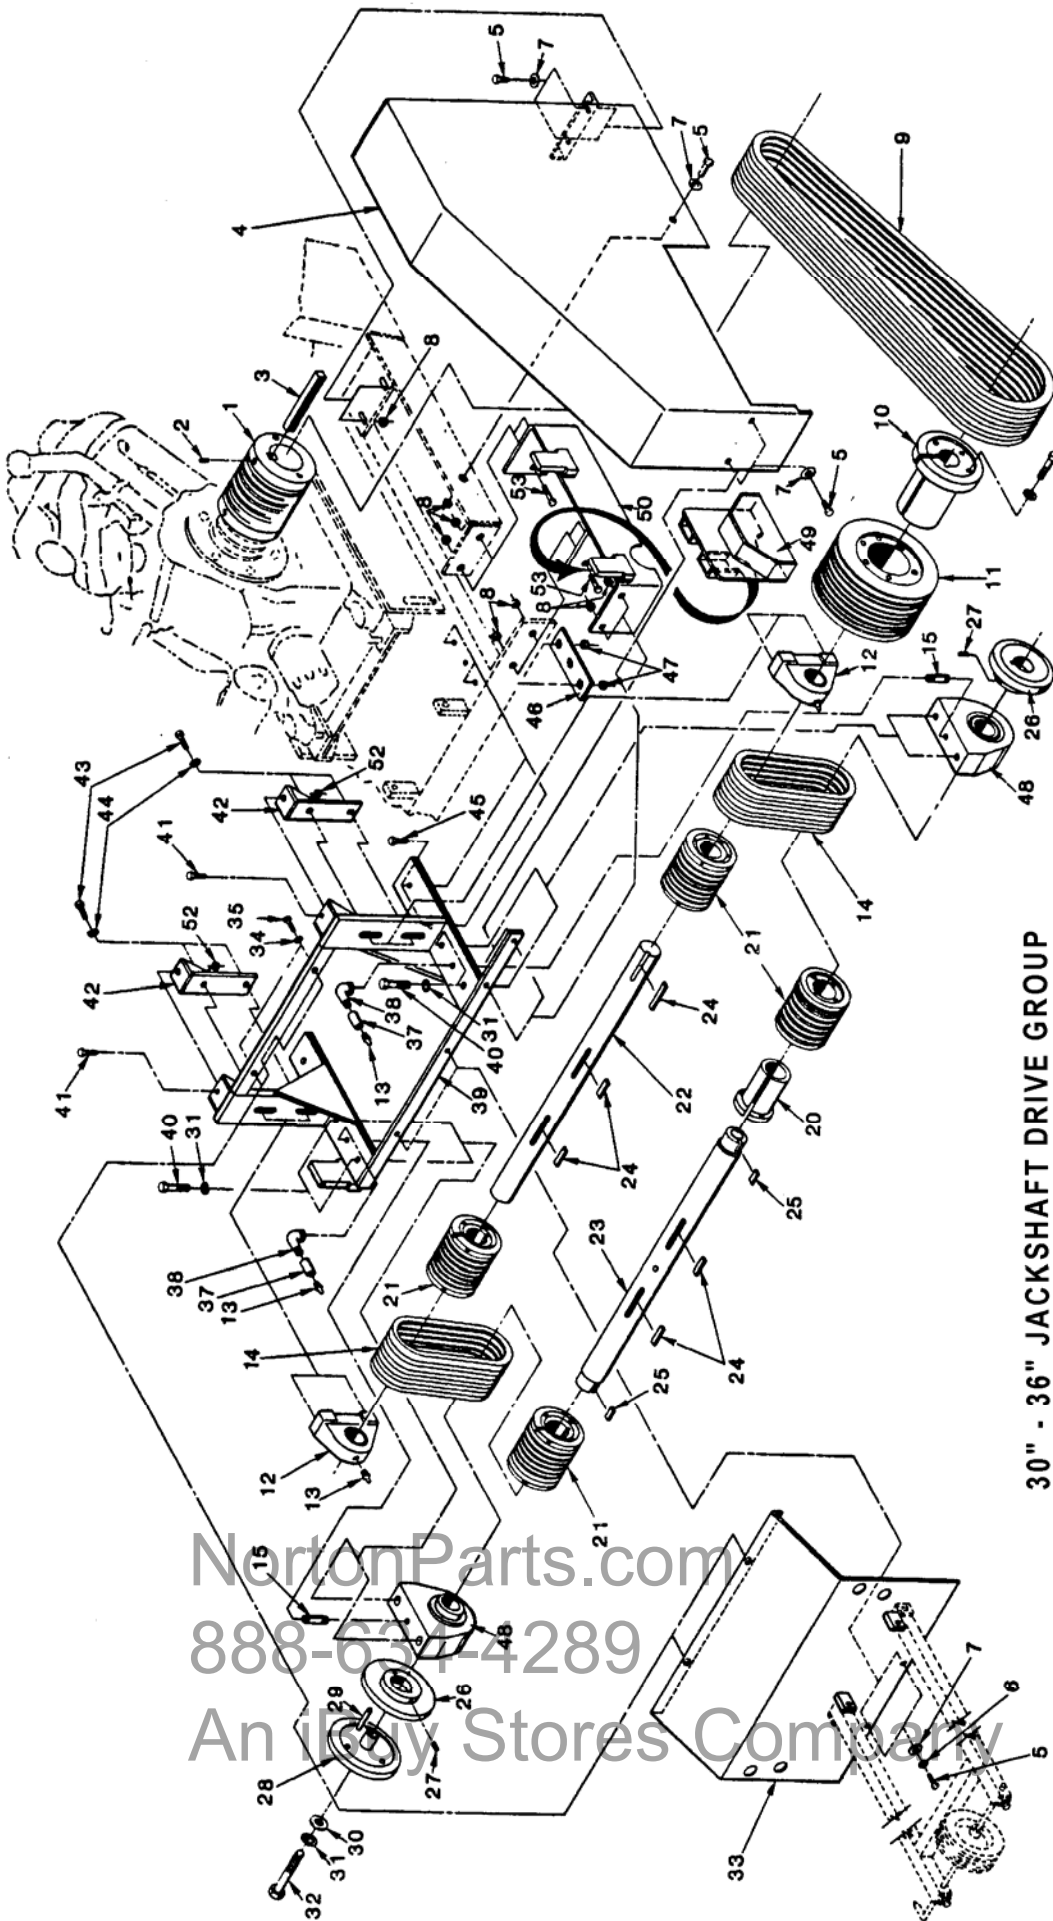

30" - 36" JACKSHAFT DRIVE GROUP

NortonParts.com
888-674-4289
An Ivey Stores Company

C65B PARTS LIST 30" & 36" JACKSHAFT DRIVE GROUP

ITEM	DESCRIPTION	PART NO.	ITEM	DESCRIPTION	PART NO.
1	ENG.SH. 4.12 DIA	N1E0035	28	OUTER COLLAR 6"	N1E0025
2	SET SCREW	N1D0085	29	DRIVE PIN	N1C0095
3	KEY	N1E0094	30	FLATWASHER 5/8	8172013
4	BELT GD. 30-36"	N1E0332	31	LOCKWASHER 5/8	N1D0034
5	BOLT 3/8-16X1	N1D0057	32	BOLT 5/8-11X4 LH THD	N1D0263
6	LOCKWASHER 3/8	N1D0032	33	FRONT BELT GUARD	N1E0087
7	FLATWASHER 3/8	N1D0023	34	LOCKWASHER 5/16	N1D0031
8	NUT 3/8	N1D0039	35	BOLT, 5/16	N1D0102
9	DRIVE BELTS (2)	107986	37	PIPE COUPLING 1/8"	N1D0094
10	BUSHING W/BOLT	N1C0102	38	PIPE ELBOW 1/8"	N1D0092
11	SHEAVE (8 GR)	N1C0100	39	JACKSHAFT FRAME	N1E0333
12	BEARING 1 3/4	N1C0104	40	BOLT 5/8-11X 1 3/4	N1D0069
13	GREASE ZERK	N1D0098	41	BOLT 3/8-16X3	N1D0062
14	DRIVE BELTS	N1C0106	42	ADJUSTMENT PLATE	N1E0092
15	PIPE NIPPLE	N1D0012	43	BOLT 1/2-13X 1 3/4	N1D0065
20	BUSHING W/BOLTS	N1C0099	44	LOCKWASHER 1/2"	N1D0033
21	B/S SHEAVE	N1C0097	45	BOLT 5/8-11X2	N1D0070
22	JACKSHAFT	N1E0029	46	BACK UP PLATE	N1E0129
23	BLADESHAFT	N1E0126	47	NUT 5/8-11	N1D0044
24	KEY	N1E0096	48	BLADESHAFT BEARING	N1C0193
25	KEY	N1E0099	49	SHAFT GUARD	N1E0334
26	INNER COLLAR 6"	N1E0023	50	L. H. GUARD MOUNT	N1E0035
27	SET SCREW	N1D0097	51	COUNTER WEIGHT	N1E0085
52	NUT 3/8-16	N1D0038	54	FRONT POINTER	N1E0067
53	BOLT	N1D0058		J/S ASSY 30-36"	N1B0015
				B/S ASSY 30-36"	N1B0013

NortonParts.com

888-634-4289

An iBuy Stores Company