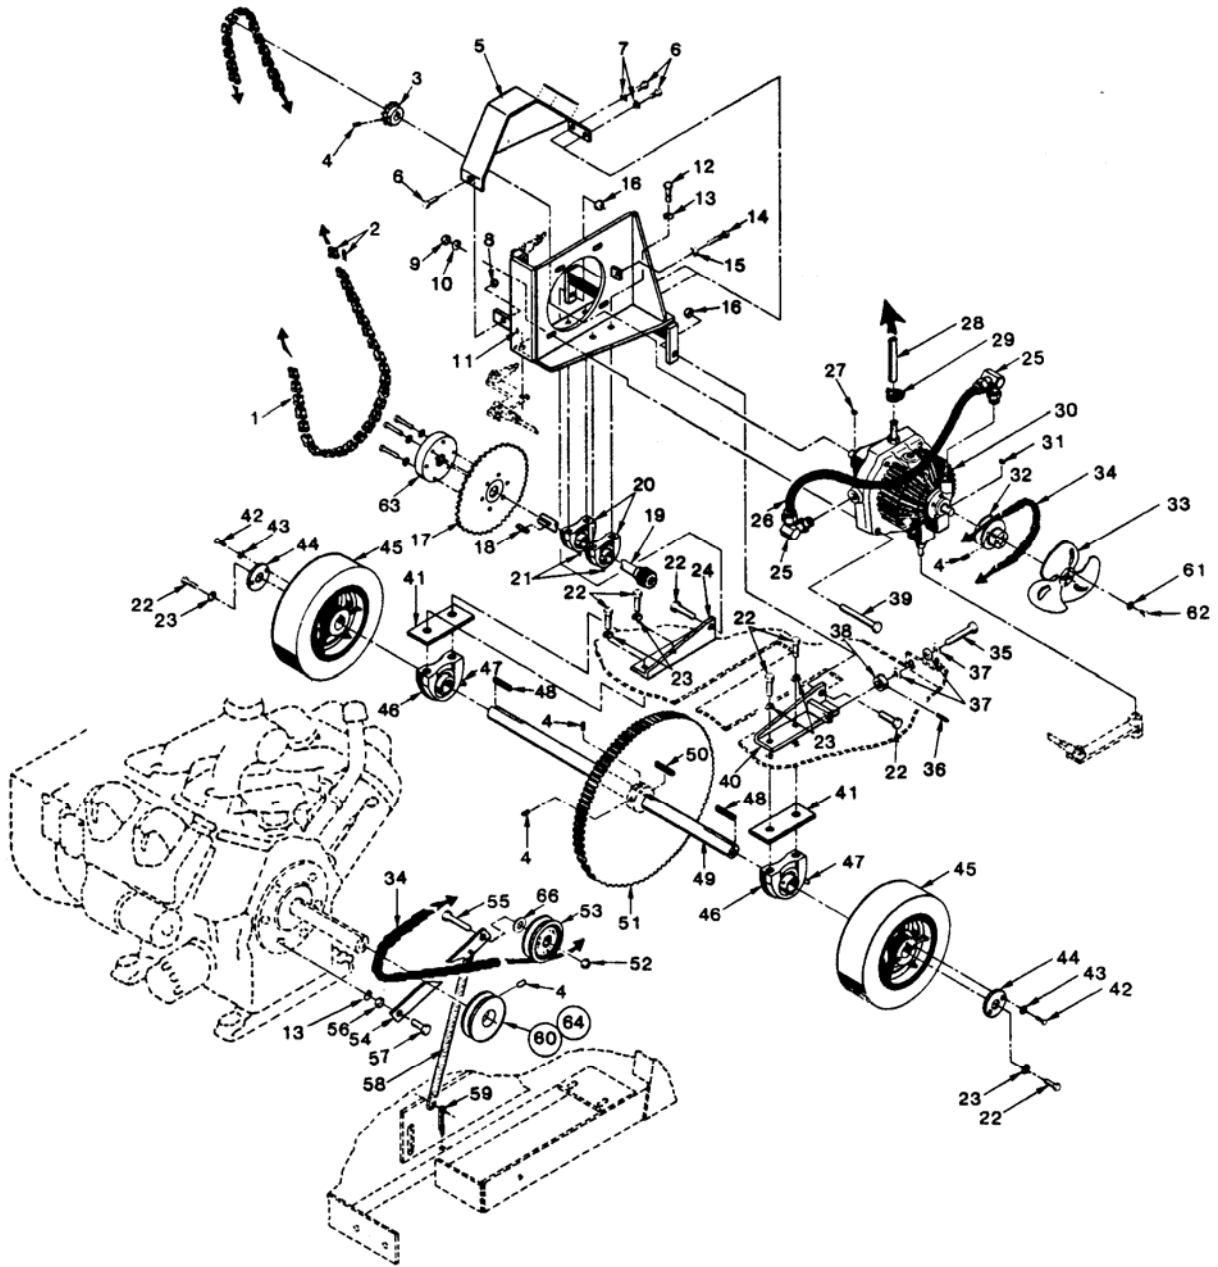

NortonParts.com

888-634-4289

An iBuy Stores Company

TRANSMISSION & REAR AXLE DRIVE GROUP

NortonParts.com
888-634-4289
An iBuy Stores Company

C65B TRANSMISSION & REAR AXLE DRIVE GROUP

ITEM	DESCRIPTION	PART NO.	ITEM	DESCRIPTION	PART NO.
1	#40 DRIVE CHAIN	N1C0050	22	BOLT	N1D0065
2	#40 CONNECTOR LINK	N1C0051	23	LOCK WASHER ½"	8176014
3	CHAIN SPROCKET	N1COO55	24	MOUNT FOOT R.H.	N1E0048
4	SET SCREW	N1D0085	25	HYDRAULIC FITTING	N1D0103
5	CHAIN GUARD	N1E0077	26	HYDRAULIC HOSE	N1C0062
6	BOLT, ¼-20 X ¾	N1D0050	27	#61 WOODRUFF KEY	N1C0044
7	LOCKWASHER ¼ "	N1DOO30	28	HYDRAULIC TUBE	N1C0058
8	NYLOC NUT ¼ - 20	N1D0035	29	HOSE CLAMP	N1C0113
9	NUT 5/16 – 18	N1D0037	30	TRANSMISSION M10	N1C0045
10	FLAT WASHER 3/8 "	N1D0024	30	TRANSMISSION M6	106344
11	TRANS PLATFORM M10	N1E0049	31	#5 WOODRUFF KEY	N1C0043
11	TRANS PLATFORM M6	N1E0753	32	TRANSMISSION PULLEY	N1C0045
12	BOLT 3/8-16 X 1	N1D0057	33	TRANSMISSION FAN	N1C0059
13	LOCK WASHER, 3/8"	N1D0032	34	TRANS DRIVE BELT LINK	N1C0056
14	BOLT 5/16-18	N1D0102	34	TRANS DRIVE BELT 14-26	N1C0663
15	NUT, 5/16-18	N1D0036	34	TRANS DRIVE BELT 30-36	N1C0664
16	NUT ½-13	N1D0042	34	TRANS DRIVE BELT 30-36 JS	N1C0663
17	CHAIN SPROCKET	N1C0052	34	TRANS DRIVE BELT 42-48 JS	N1C0680
18	KEY	N1E0100	35	BOLT ½-13 X 3-1/2"	N1D0068
19	JACKSHAFT M10 <small>(All Jackshaft machines and Straight drive units with Serial numbers less than 0414980381)</small>	N1E0031	36	ROLL PIN	N1D0088
19	JACKSHAFT M6 <small>(All straight drive units with serial numbers greater than 0414980382)</small>	N1E0752	37	FLAT WASHER ½ SAE	N1D0025
20	BEARINGS	N1C0047	38	SET COLLAR, ½"	N1C0009
21	GREASE ZERK	N1D0075	39	BOLT, 3/8-16X3	N1D0063