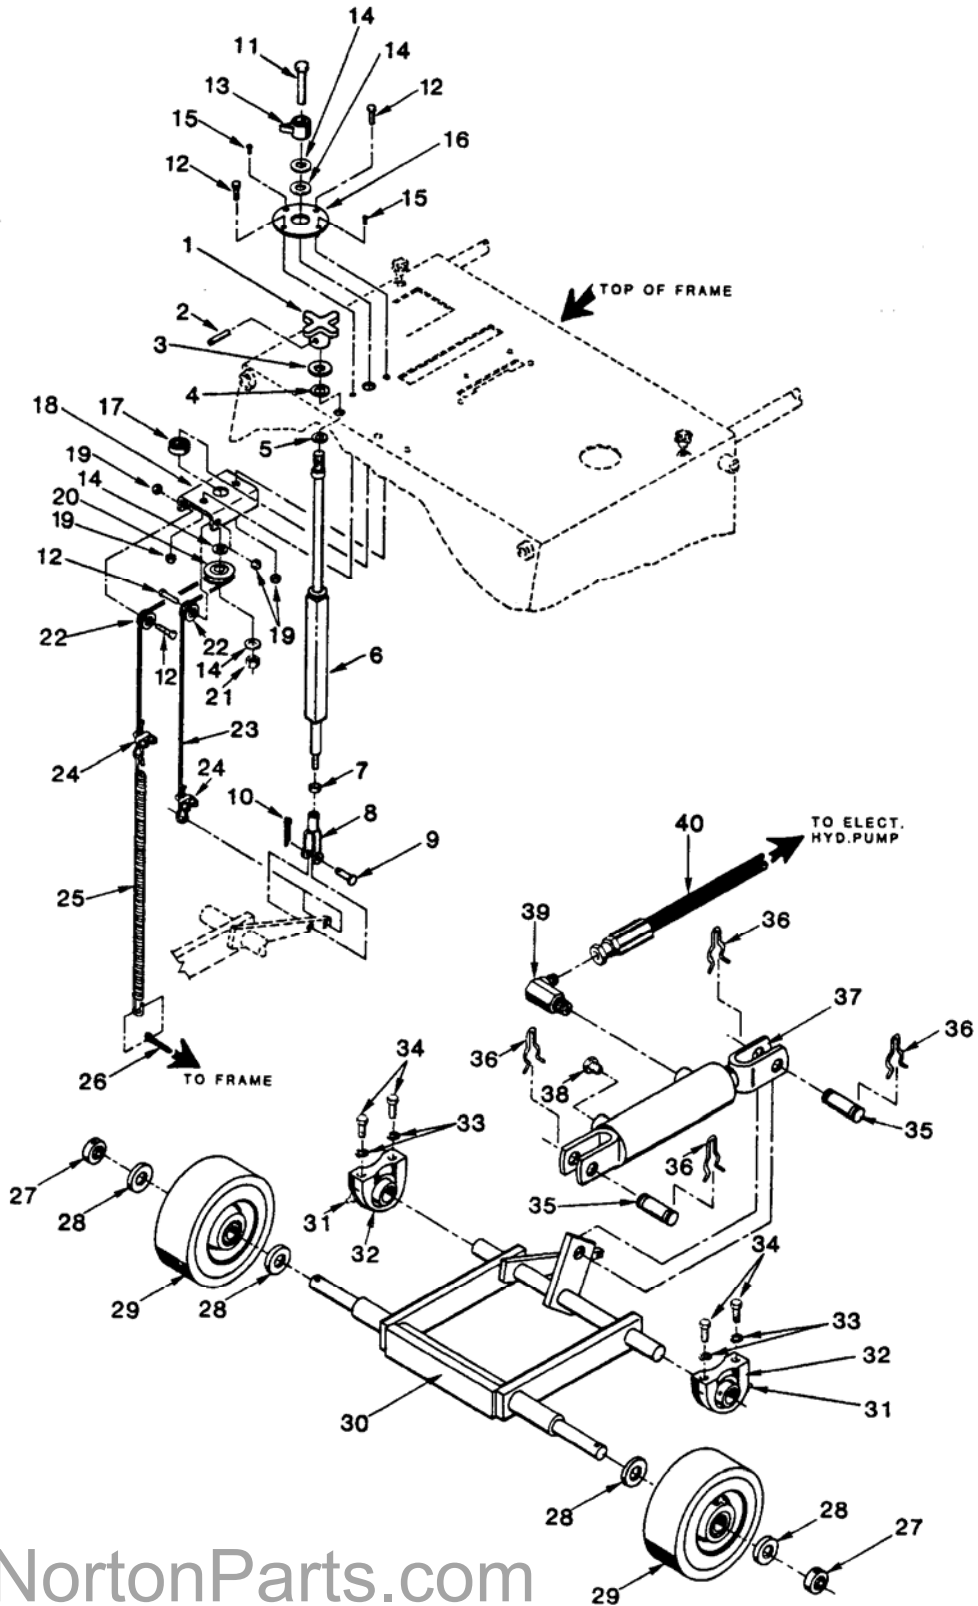

DEPTH STOP, DEPTH INDICATOR & FRONT AXLE GROUP

NortonParts.com
888-634-4289

DEPTH STOP, DEPTH INDICATOR & FRONT AXLE GROUP
An eBay Stores Company
DEPTH STOP, DEPTH INDICATOR & FRONT AXLE GROUP

ITEM	DESCRIPTION	PART NO.	ITEM	DESCRIPTION	PART NO.
1	DEPTH STOP HNDL	N1C0078	24	CABLE CLAMP	N1C0085
2	ROLL PIN	N1D0088	25	SPRING	N1C0083
3	FLATWASHER 1/2"	N1D0025	26	COTTER PIN	N1D0081
4	FRICITION WASHER	N1D0090	27	SET COLLAR	N1C0087
5	SPRING WASHER	N1D0091	28	FLATWASHER 1"	N1D0028
6	DEPTH STOP	N1E0054	29	FRONT WHEEL	N1C0847
7	NUT, 1/2-13	N1D0041	30	FRONT AXLE WELD	N1E0070
8	CLEVIS	N1C0090	31	GREASE ZERK	N1D0076
9	CLEVIS PIN	N1D0078	32	FR. AXLE PIVOT BRG	N1C0084
10	COTTER PIN	N1D0079	33	LOCKWASHER 1/2"	N1D0033
11	BOLT 3/8-16	N1D0062	34	BOLT, 1/2-13	N1D0064
12	BOLT 1/4-20	N1D0050	35	CYLINDER PIN	N1D0107
13	DEPTH IND. PNT.	N1E0327	36	HAIR PIN COTTER	N1D0108
14	FLATWASHER, 3/8	N1D0023	37	HYDRAULIC CYLINDER	N1C0082
15	DRIVE SCREWS	N1D0019	38	CYLINDER BREATHER	N1D0080
16	DEPTH IND. PLATE	N1C0464	39	HYDRAULIC FITTING	N1D0004
17	FLANGE BEARING	N1C0077	40	HYDRAULIC HOSE	N1C0093
18	DEP. IND. MNT BR	N1E0063			
20	CABLE PULLEY	N1E0001			
21	NUT 3/8-16	N1D0039			
22	CABLE PULLEY	N1C0076			
23	DEPTH IND. CABLE	N1C0086			

NortonParts.com
888-634-4289
An iBuy Stores Company