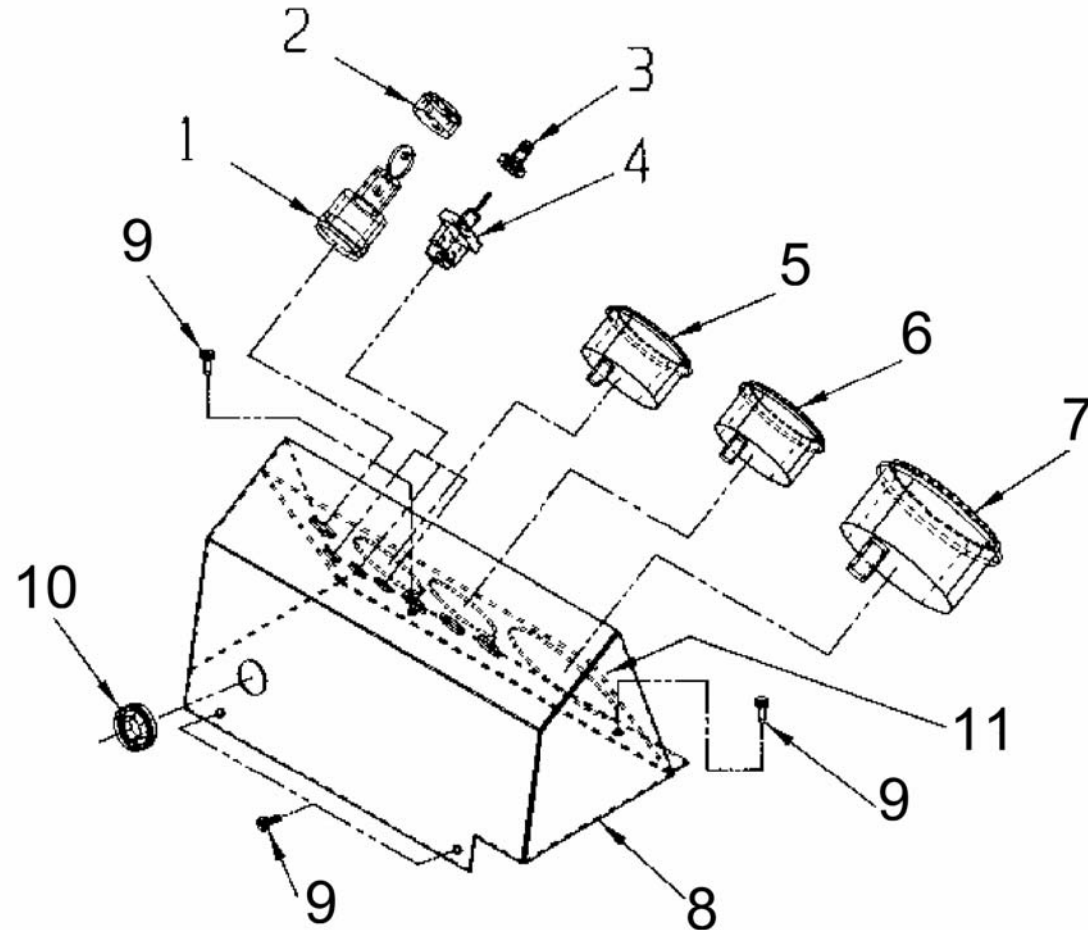

C65B GAUGE PANEL GROUP "New Style"*

Item	Description	Part No	QTY
1	Ignition Switch Keyed	N1C0892	1
2	Ignition Switch Boot	N1C0893	1
3	Switch Boot	N1C0072	3
4	Switch Water Safety, water Pump, Night Light	N1C0071	3
5	Oil Pressure Guage	N1C0889	1
6	Volt Meter	N1C0888	1
7	Tachometer/Hour Meter	N1C0887	1
8	Instrument Panel	N1E0657	1
9	Screw 10-24 x 1/2"	N1D0020	4
10	Grommet	N1C0066	1
12	Decal Instrument Panel	N1C0860	1

888-634-4289 *C65Bxxx With Serial Number 060198 and greater

An iBuy Stores Company