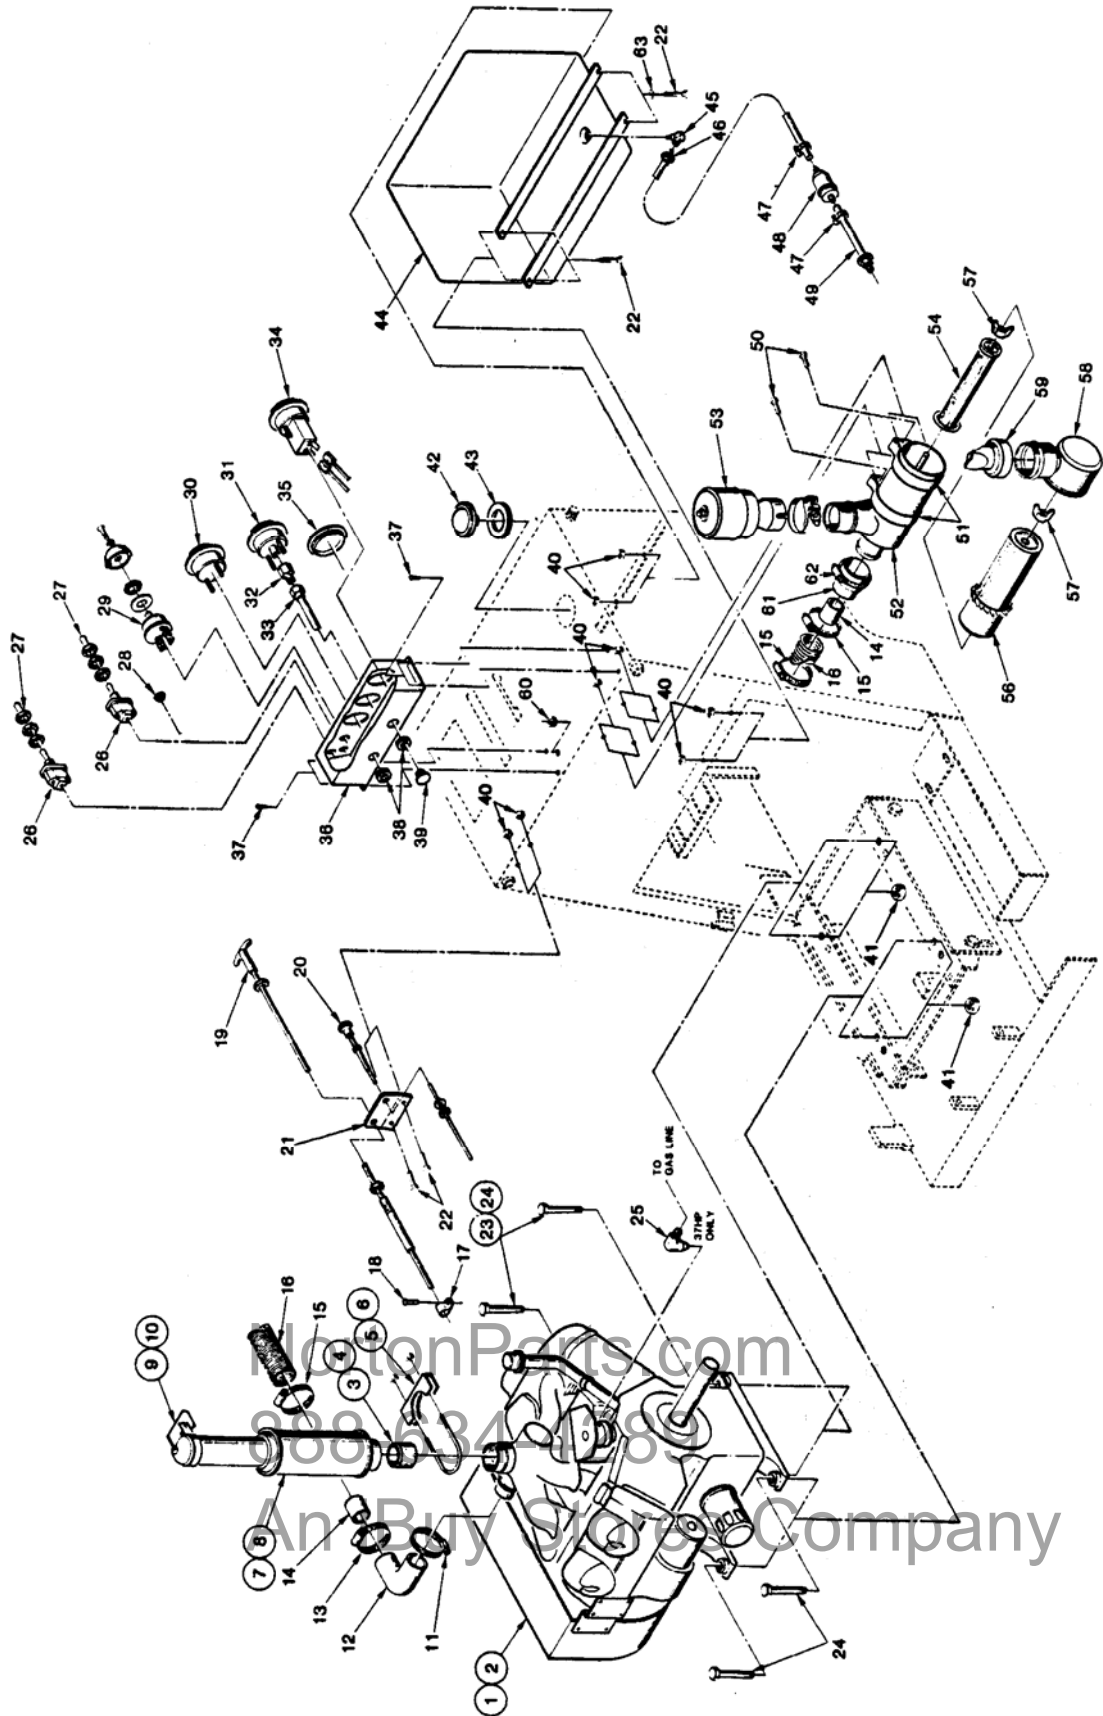

ENGINE & GAUGE PANEL GROUP

MotorParts.com
800-534-2580
An Buy Parts Company

C65B ENGINE & GAUGE PANEL GROUP

NO.	DESCRIPTION	PART NO.	NO.	DESCRIPTION	PART NO.
1	Engine V-465D	N1C0037	31	Oil Pressure Gauge	N1C0174
3	Pipe nipple	N1D0018	32	Oil Pressure Line Fitting	N1D0003
5	Muffler Clamp	N1C0026	33	Oil Pressure Line	N1C0074
7	Muffler	N1C0439	34	Hour Meter	N1c0073
11	Hose Clamps #75	N1C0169			
12	Hose Elbow	N1C0171	37	Instrument Panel Front	N1E0326
13	Hose Clamp #79	N1C0170	38	Grommet	N1C0066
14	Connector Tube	N1E0093	40	Nut, 5/16-18	N1D0037
15	Hose Clamp	N1C0008	41	Nut 5/8-11	N1D0044
16	Air Cleaner Hose	N1C0022	42	Fuel Tank Cap	N1C0030
17	Throttle Cable Clip	N1C0148	43	Fuel Tank Grommet	N1C0016
18	Bolt, ¼-20x1/2	N1D0049	44	Fuel Tank	N1E0060
19	Throttle Cable	N1C0418	45	Fuel Tank Fitting	N1D0007
20	Choke Cable	N1C0063			
21	Cable Mount	N1E0061	47	Line Hose Clamp	N1C0007
22	Bolt, 5/16-18x1	N1D0054	48	In-line Fuel Filter	N1C0003
24	Frnt Eng Mnt Bolt	N1D0071	50	Bolt 5/16-18x3/4	N1D0053
26	Toggle Switch	N1C0071	51	Air Cleaner Mnt Band	N1C0018
			52	Air Cleaner Complete	N1C0017
27	Switch Boot Water	N1C0072	53	Pre-Cleaner, Turbo	N1C0208
29	Ignition Switch	N1C0172	54	2nd Air Cleaner Element	N1C0213
30	Amp Gauge	N1C0173			
56	Primary Air Cleaner	N1C0212			
57	Wing Nut	N1C0177			
58	Air Cleaner End Cap	N1C0178			
59	Dust Ejector Boot	N1C0179			
60	Frame Grommet	N1C0067			
61	Hose Adapter	N1C0210			
62	Clamp	N1C0211			
63	Lock Washer	N1D0031			

NortonParts.com

888-634-4289

An iBuy Stores Company