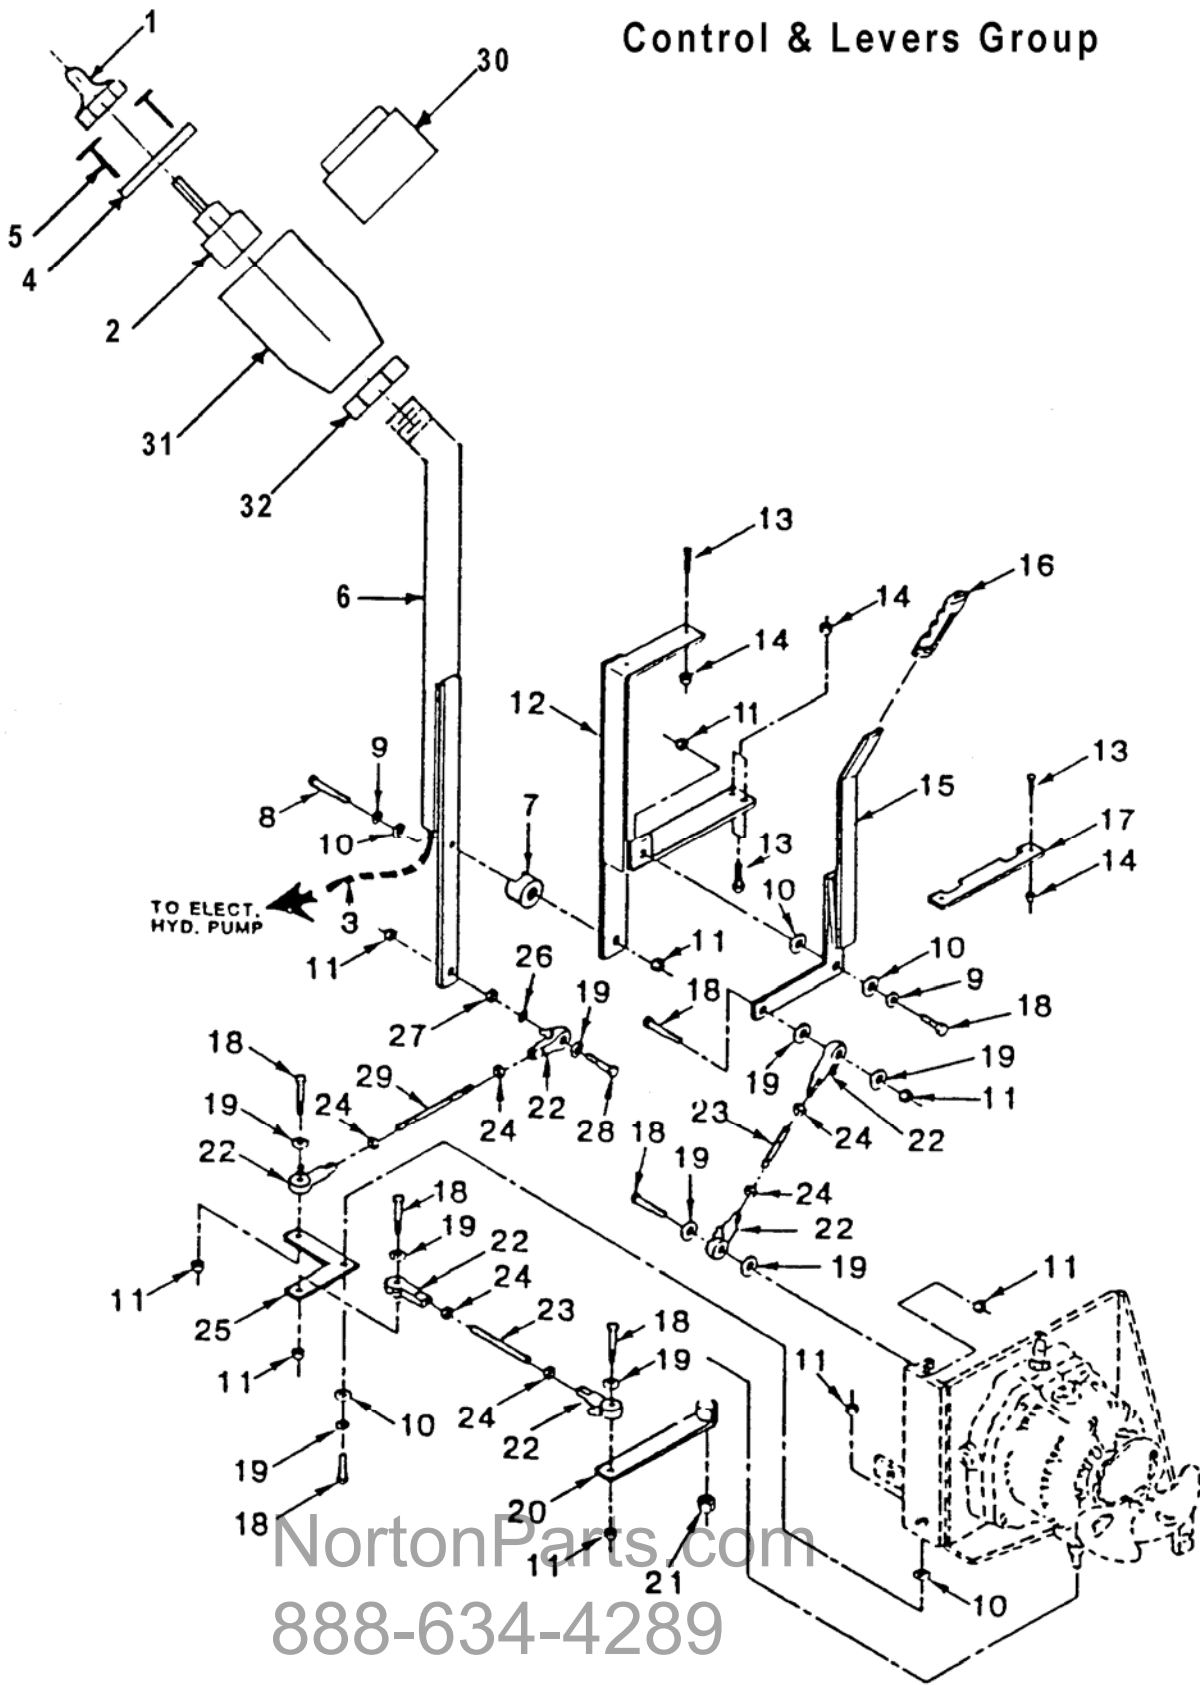

Control & Levers Group

NortonParts.com

888-634-4289

An iBuy Stores Company

C65B CONTROL LEVERS GROUP

ITEM	DESCRIPTION	PART NO.	ITEM	DESCRIPTION	PART NO.
1	SWITCH BOOT	N1C0072	24	NUT 3/8-24	N1D0040
2	RAISE/LOWER SW	N1C0088	25	BELL CRANK	N1E0071
3	WIRE ASSY	N1C0089	26	LOCKWASHER 3/8	N1D0032
4	SWITCH MNT. PL	N1E0243	27	NUT 3/8-16	N1D0038
5	SCREW	N1D0240	28	BOLT, 3/8-16	N1D0109
6	SP. CONT. LEVER	N1E0328	29	THREADED ROD	N1E0081
7	FRICITION PAD	N1E0059	30	RUBBER BOOT	N1C0375
8	BOLT 3/8-16 X 2	N1D0061	31	SWITCH HANDLE	N1E0265
9	FLATWASHER 3/8	N1D0024	32	NUT, 3/4-10	N1D0288
10	FRICITION WASHER	N1D0089			
11	NUT 3/8-16	N1D0039			
12	LEVER SUPPORT	N1E0058			
13	BOLT 1/4-20X3/4	N1D0050			
14	NUT 1/4-20	N1D0035			
15	ENGAGE. LEVER	N1E0082			
16	HAND GRIP	N1C0005			
17	GATE PLATE	N1E0079			
18	BOLT 3/8-16	N1D0059			
19	FLATWASHER 3/8	N1D0023			
20	TRANS CONT LEVER	N1E0052			
21	NUT 1/2-13	N1D0041			
22	ROD END	N1C0075			
23	THREADED ROD	N1E0080			

NortonParts.com
888-634-4289
An iBuy Stores Company