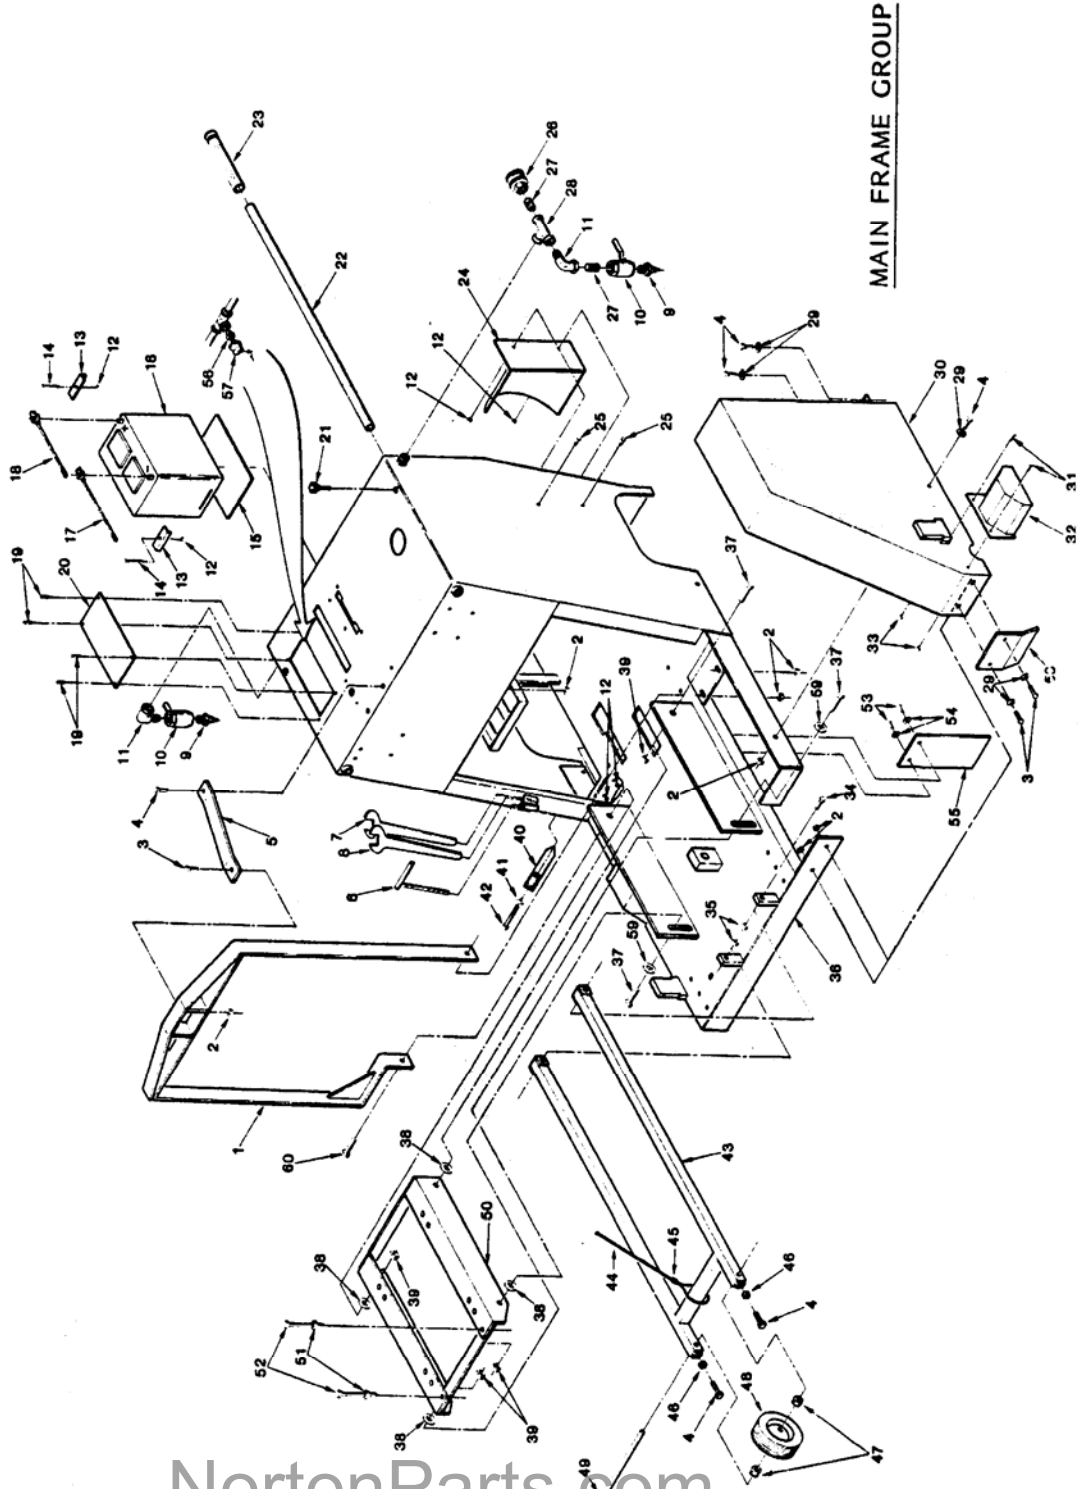

C65B MAIN FRAME GROUP

MAIN FRAME GROUP

NortonParts.com
888-634-4289
An iBuy Stores Company

C65B MAIN FRAME GROUP

ITEM	DESCRIPTION	PART NO.	ITEM	DESCRIPTION	PART NO.
1	LIFT FRAME	N1E0066	30	BELTGUARD 14-26"	N1E0322
2	NUT, 3/8-16	N1D0039	31	BOLT, 5/16-18 X ¾	8041026
3	BOLT, 3/8-16 x1	8041050	32	SHAFT GUARD WELDMNT	N1E0323
4	BOLT, 3/8-16	N1D0058	33	NUT, 5/16-18	N1D0037
5	LIFT FRAME BRACE	N1E0064	34	BOLT, 1/2-13 X 2 ¾	N1D0067
6	B/SLOCK PIN	N1C0094	35	NUT, 1/2-13	N1D0042
7	B/S WRENCH 15/16	N1C0112	36	MAINFRAME WELDMNT	N1E0324
8	B/S WRENCH 1 1/2	N1C0111	37	BOLT, 5/8-11 X 2	N1D0070
9	HOSE CONNECTOR	N1D0287	38	FLATWASHER	N1D0026
10	WATER VALVE	N1C0021	39	NUT, 5/8-11	N1D0044
11	PIPE ELBOW 1/2	N1D0016	40	REAR POINTER	N1E0084
12	NUT, 1/4-20	N1D0035	41	LOCKWASHER, 3/8"	N1D0032
13	BATTERY CLIP	N1E0051	42	BOLT, 3/8-16 X 2"	N1D0061
14	BOLT, 1/4-20X2	N1D0052	43	FRONT POINTER	N1E0338
15	BATTERY MNT. PAD	N1C0011	44	POINTER ROPE	N1C0032
16	BATTERY 12 V	-NA-	45	POINTER ROPE CLAMP	N1C0010
17	BATTERY CAB. NEG	N1C0035	46	NUT, 3/8-16	N1D0038
18	BATTERY CAB. POS	N1C0036	47	SETCOLLAR, 1/2"	N1C0009
19	SCREW, 10-24 1/2	N1D0020	48	FRT. PNTR. WHEEL	N1C0023
20	COVER PLATE	N1E0062	49	FRT. PNTR. ROD	N1E0068
21	HANDLE LOCK KNOB	N1C0002	50	ENG. BASE WLDMNT	N1E0038
22	HANDLE BAR	N1E0050	51	NUT, 5/8-11	N1D0043
23	HANDLE BAR GRIP	N1C0004	52	BELT, TENS. BOLT	N1D0074
24	FAN GUARD	N1E0321	53	BOLT, 1/4-20 X 1	N1D0101
25	BOLT, 1/4-20 X 3/4	N1D0050	54	FLATWASHER, 1/4	N1D0022
26	HOSE SWIVEL	N1D0082	55	MUD FLAP	N1C0012
27	CLOSE NIPPLE	N1D0017	56	REDUCER BUSHING	N1D0008
28	PIPE TEE, 1/2	N1D0015	57	WATER SAF. SW.	N1C0031
29	FLATWASHER, 3/8 SAE	8172009	58	BELT PROTECTOR	N1E0102
59	FLATWASHER, 5/8	8172013	60	BOLT, 5/8X2 1/2	N1D0217