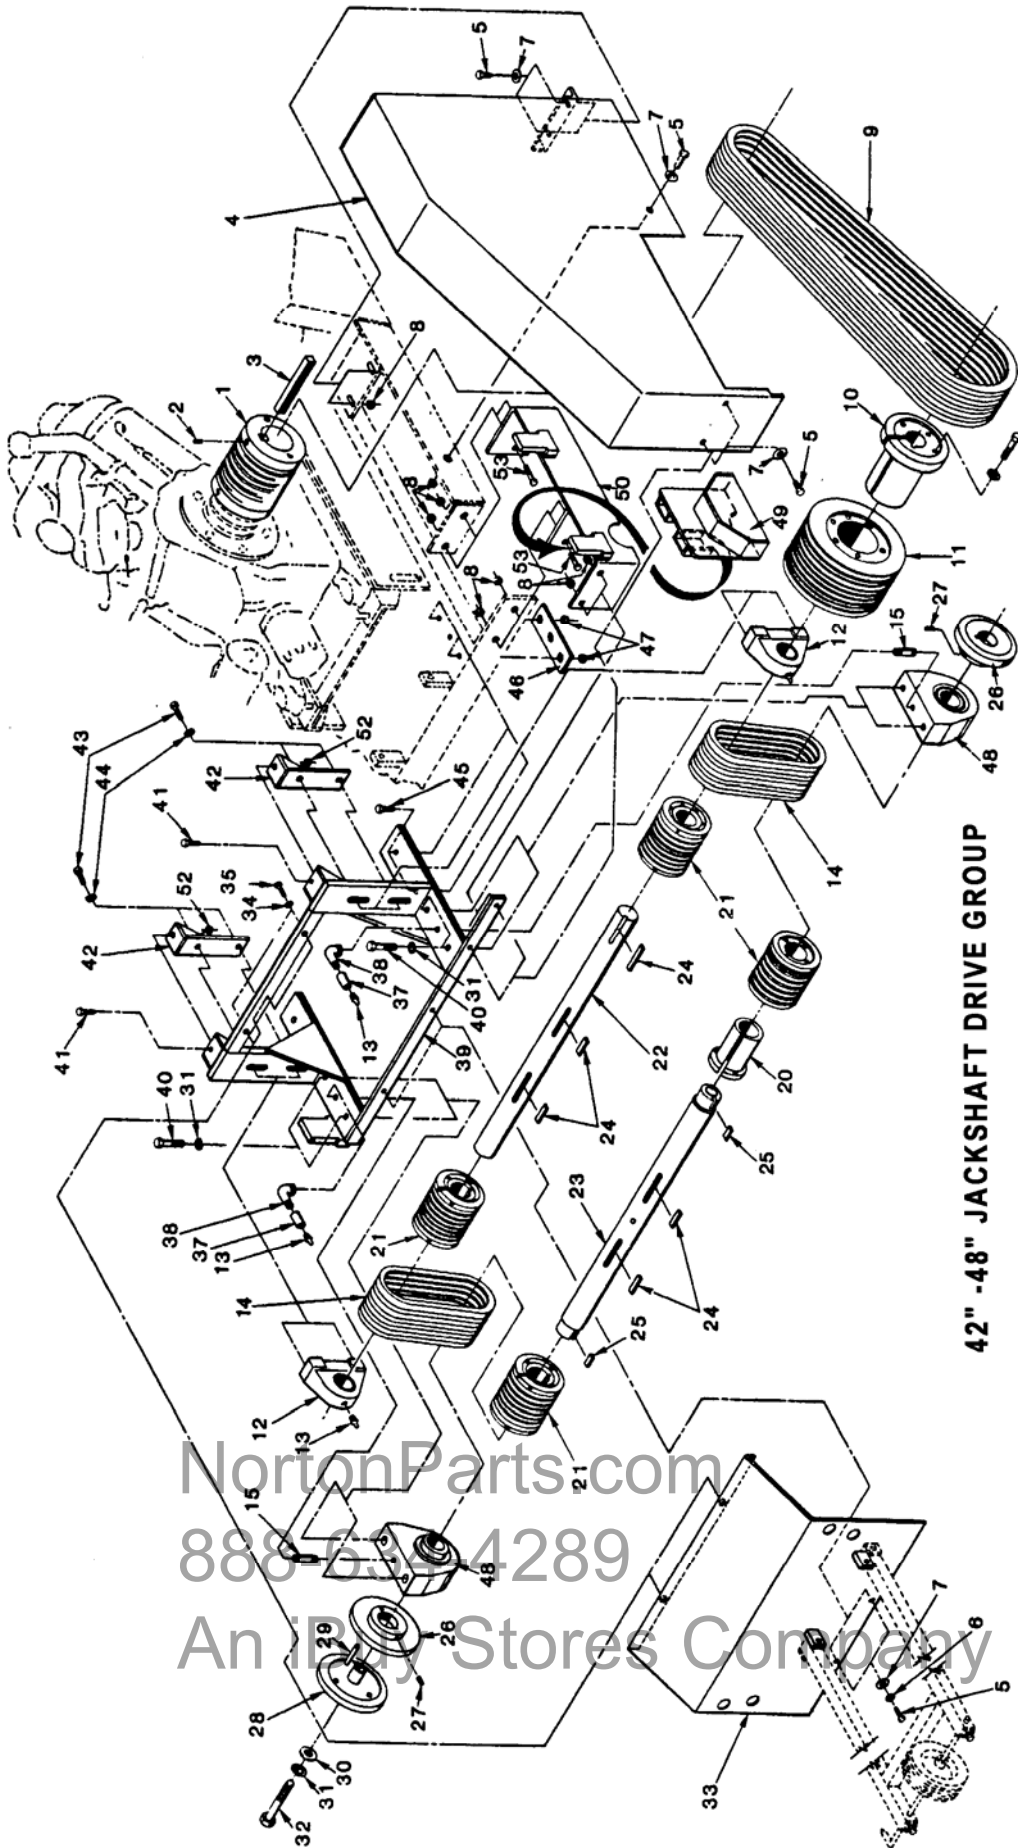

42" -48" JACKSHAFT DRIVE GROUP

NortonParts.com
888-634-4289
An Play Stores Company

C65B PARTS LIST 42" & 48" JACKSHAFT DRIVE GROUP

ITEM	DESCRIPTION	PART NO.	ITEM	DESCRIPTION	PART NO.
1	ENG SH 4.0 DIA	N1E0033	29	DRIVE PIN	N1C0095
2	SET SCREW	N1D0085	30	FLATWASHER 5/8	8172013
3	KEY	N1E0094	31	LOCKWASHER 5/8	N1D0034
4	BELT GD 42-48"	N1E0336	32	BOLT 5/8-11X4	N1D0073
5	BOLT 3/8-16 X 1	N1D0057	33	FRONT BELT GUARD	N1E0105
6	LOCKWASHER 3/8	N1D0032	34	LOCKWASHER 5/16	N1D0031
7	FLATWASHER 3/8	N1D0023	35	BOLT 5/16-18X1	N1D0054
8	NUT 3/8	N1D0039	36	FLATWASHER 5/16	N1D0099
9	DRIVE BELTS (8)	N1C0110	37	PIPE COUPLING 1/8"	N1D0094
10	BUSHING W/BOLTS	N1C0102	38	PIPE ELBOW 1/8"	N1D0092
11	SHEAVE 8 GR	N1C0101	39	JACKSHAFT FRAME	N1E0337
12	BEARINGS 1 3/4	N1C0104	40	BOLT 5/8-11X1 3/4	N1D0069
13	GREASE ZERK	N1D0098	41	BOLT	N1D0062
14	DRIVE BELT (8)	N1C0554	42	ADJUSTMENT PLATE	N1E0092
15	PIPE NIPPLE 1/8	N1D0012	43	BOLT 1/2-13X1 1/2	N1D0065
20	BUSHING W/BOLTS	N1C0099	44	LOCKWASHER 1/2"	N1D0033
22	JACKSHAFT	N1E0029	45	BOLT 5/8-11X3	N1D0071
23	BLADESHAFT	N1E0027	46	BACK UP PLATE	N1E0039
24	KEY	N1E0096	47	NUT 5/8-11	N1D0044
25	KEY	N1E0099	48	BLADESHAFT BEARING	N1C0193
26	INNER COLLAR 6"	N1E0023	49	J/S SHEAVE 4.75 DIA	N1C0096
27	SET SCREW	N1D0097	50	B/S SHEAVE 5.3 DIA	N1C0098
28	OUTER COLLAR 6"	N1E0025	51	WELDMENT SPACER	N1E0108
52	JACKSHAFT SPACER	N1E0109	53	GREASE ZERK	N1D0076
54	COUNTER WEIGHT	N1E0085	55	SUPPORT ROD 48"	N1D0149
56	CLEVIS PIN	N1D0078	57	HAIR PIN COTTER	N1D0081
58	CLEVIS	N1C0090	59	NUT 1/2" HEX	N1D0041
60	FRONT POINTER	N1E0067		J/S ASSY. 42-48"	N1B0016
	B/S ASSY. 42-48"	N1B0014			

888-634-4289

An iBuy Stores Company