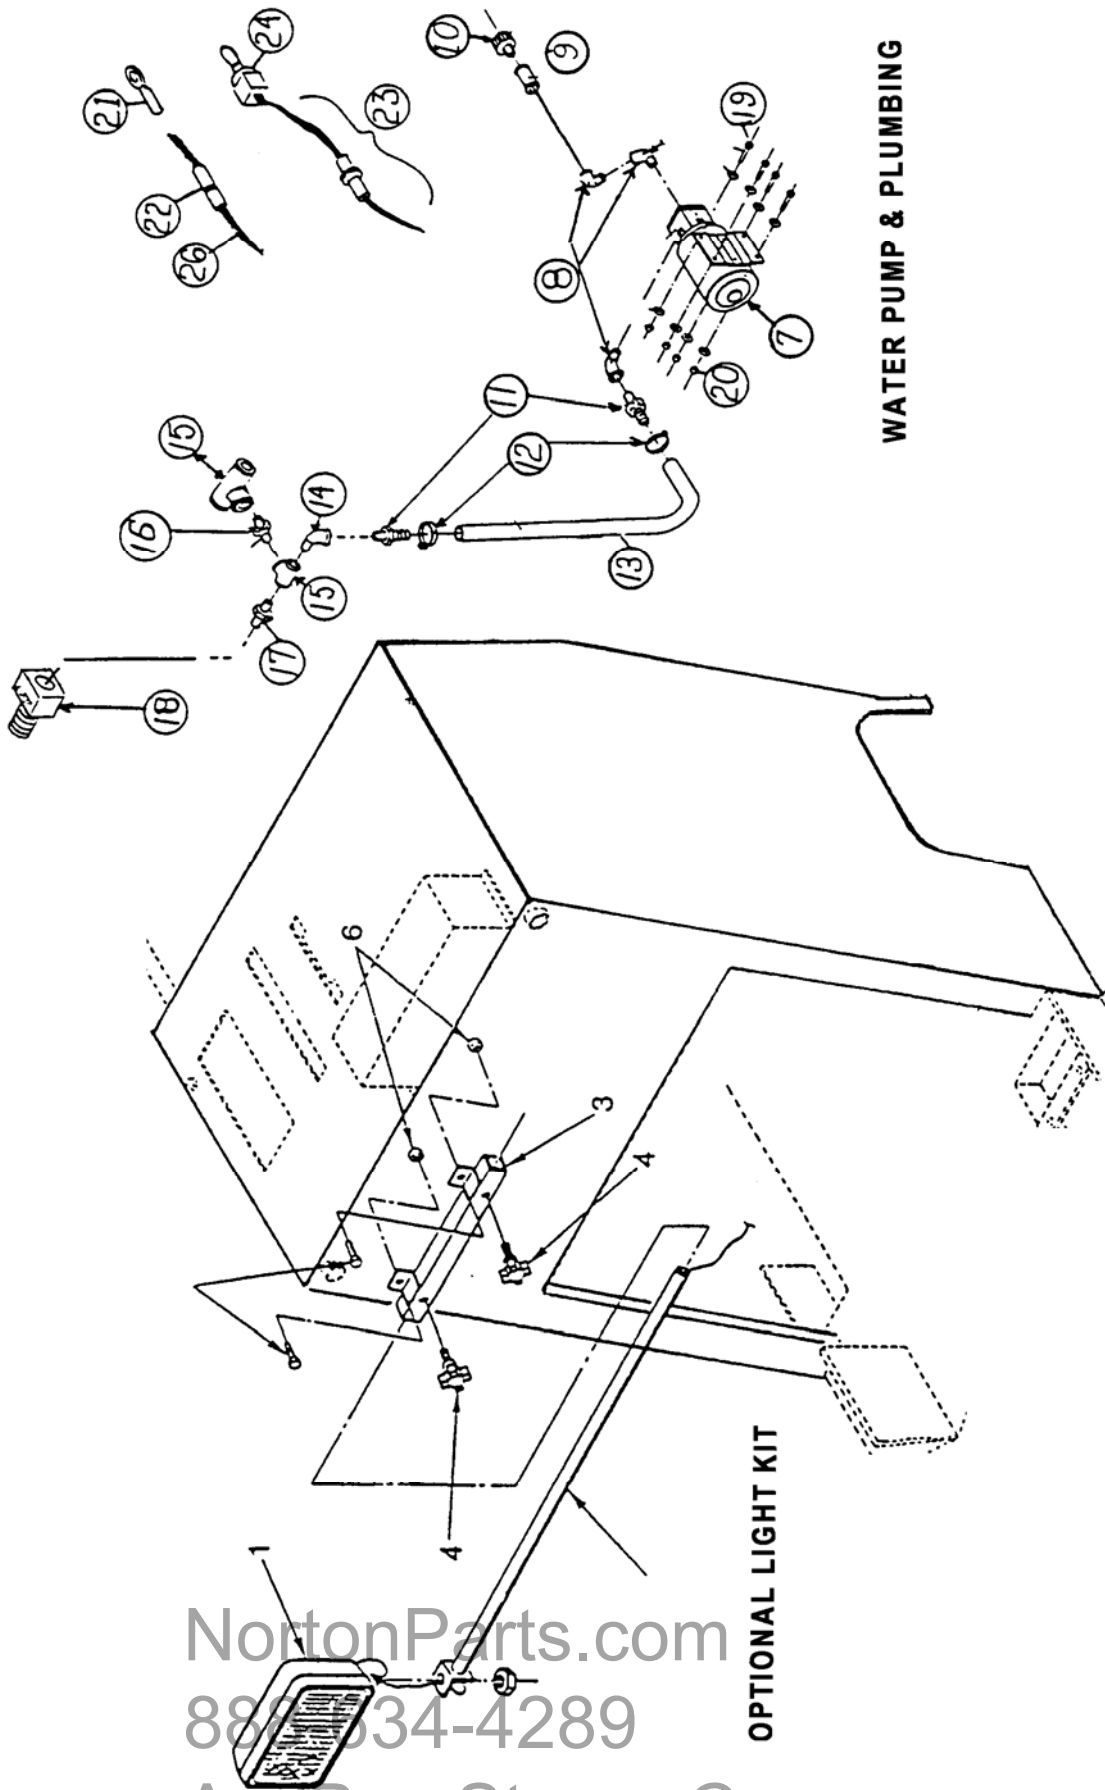

WATER PUMP & PLUMBING

OPTIONAL LIGHT KIT

NortonParts.com
888-334-4289
An iBuy Stores Company

C65B PARTS LIST OPTIONAL LIGHT KIT GROUP

ITEM	DESCRIPTION	PART NO.	ITEM	DESCRIPTION	PART NO.
1	LIGHT, 12 VOLT	N1C0149	15	TEE 1/2" PIPE	N1D0015
2	LIGHT MOUNT BAR	N1E0057	16	NIPPLE 1/2"	N1D0017
3	LT. BAR MNT BRK	N1E0056	17	PIPE BUSHING	N1D0008
4	LOCK KNOB	N1C0002	18	SAFETY SWITCH	N1C0031
5	BOLT 1/4-20X3/4	N1D0050	19	BOLT 5/16-18X1	N1D0054
6	NUT 1/4-20	N1D0035	20	NUT 5/16-18	N1D0037
7	WATER PUMP	107744*	21	RING TERMINAL	N1C0291
8	ELBOW	N1D0289	22	BUTT SPLICE	N1C0127
9	NIPPLE 1/2	N1D0126	23	WIRE W/FUSE	107484
10	HOSE SWIVEL	N1D0082	24	SWITCH	N1C0071
11	HOSE BARB 1/2"	N1D0100	25	SWITCH BOOT	N1C0072
12	HOSE CLAMP	N1C0113	26	WIRE	N/A
13	HOSE 1/2"	N1C0114	27	FITTING - 45o elbow	N1D0278
14	ELBOW 1/2"	N1D0016	28	Light Kit	N1B0042

NortonParts.com

888-634-4289

An iBuy Stores Company