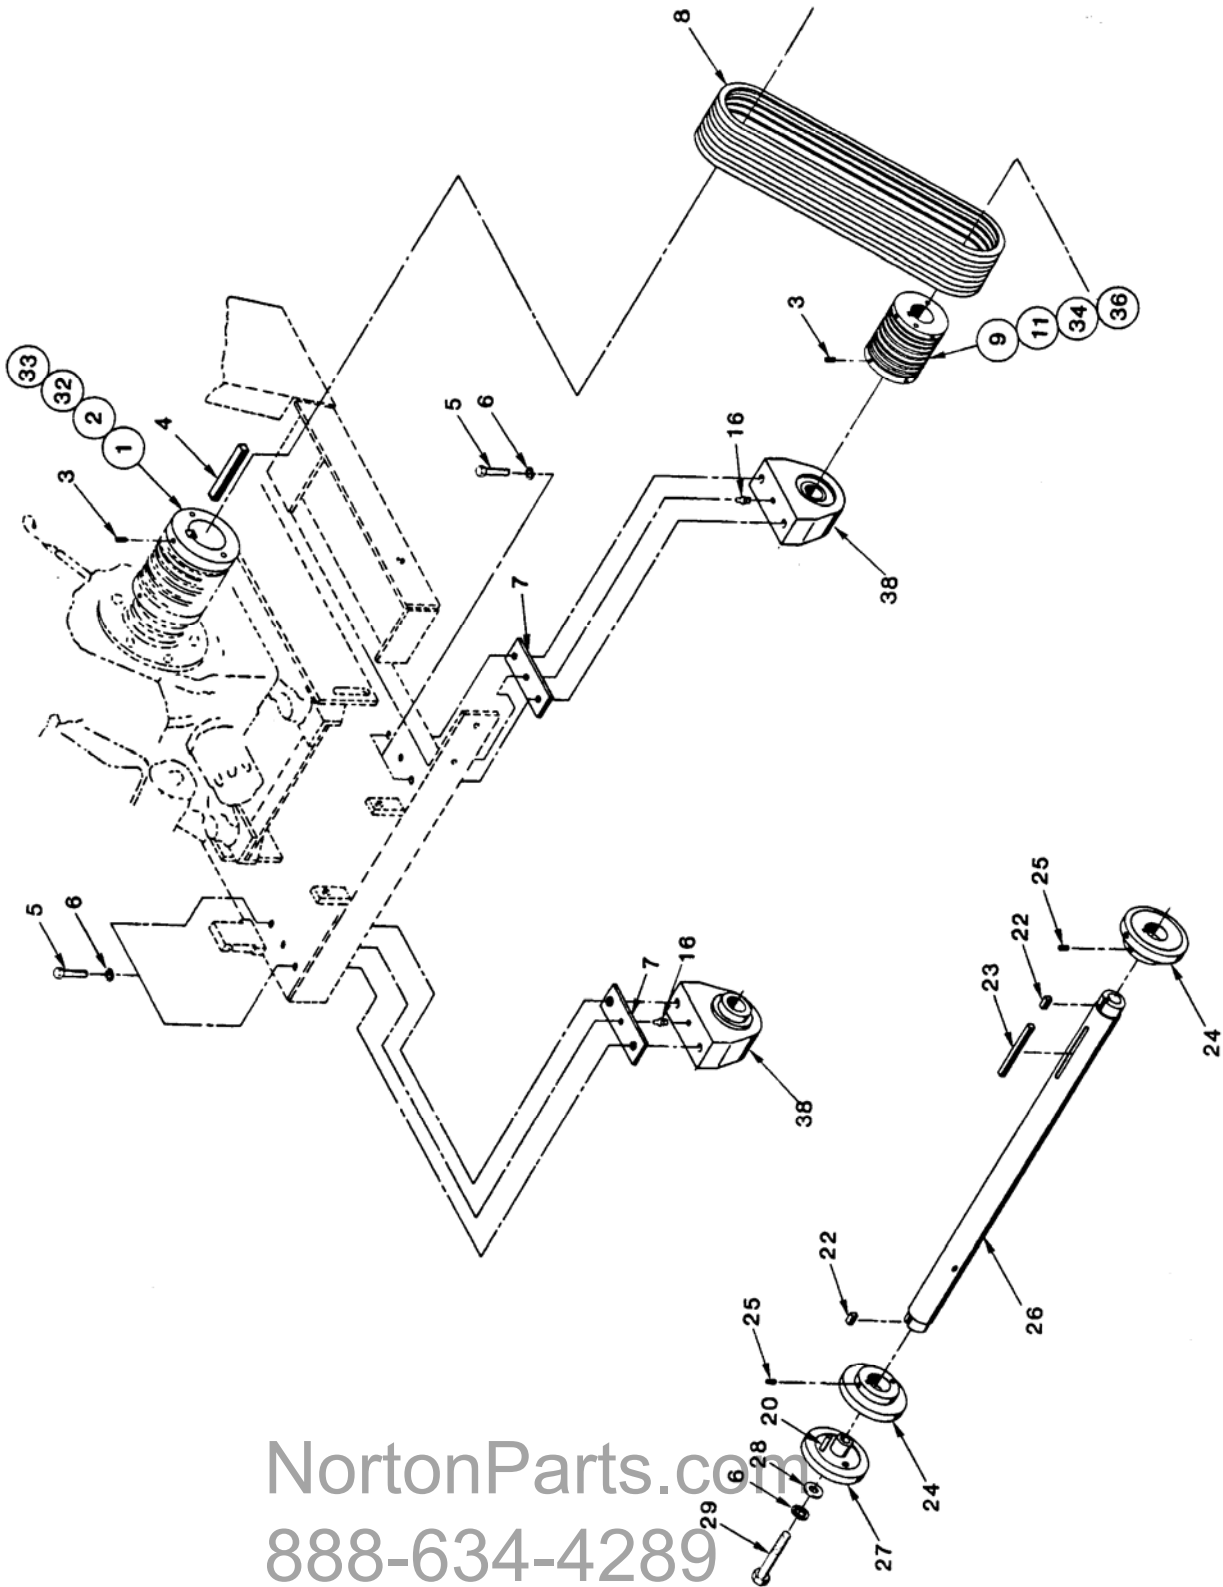

BLADESHAFT & DRIVES GROUP

NortonParts.com
888-634-4289
An iBuy Stores Company

C65B PARTS LIST BLADE SHAFT & DRIVES GROUP

ITEM	DESCRIPTION	PART NO.	ITEM	DESCRIPTION	PART NO.