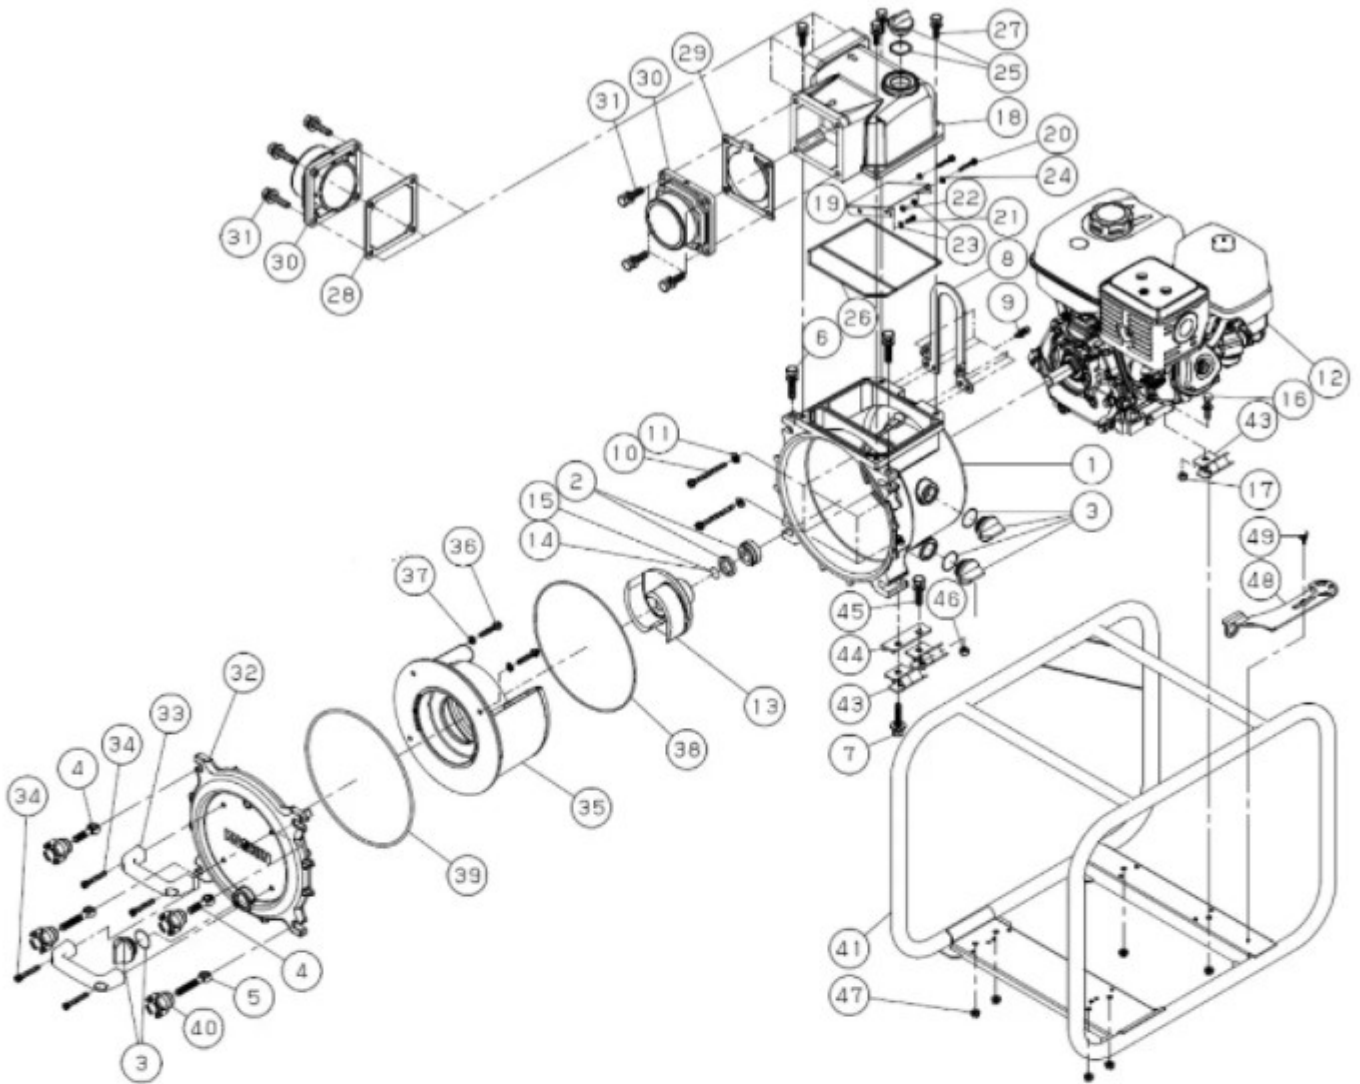

KTH-100S Parts List

REF NO.	PART NO.	DESCRIPTION	QTY.
01	0121442	PUMP HOUSING	1
02	0115678	MECHANICAL SEAL	1
03	0118079	25A PLUG SET	3
04	0121843	COVER BOLT TOP	2
05	0121844	COVER BOLT BOTTOM	2
06	743119083	HEX BOLT M12x45 1pc	2
07	743119085	BOLT, LOCK WASHER (M12x55) 1pc	2
08	0121455	LIFTING EYE (KTH-100S)	1
09	734614090	BOLT, LIFTING EYE 1pc	6
10	0121925	BOLT, FLANGE (M10x1.25x50) 1pc	4
11	0121915	WASHER, ALUMINUM (φ10) 1pc	4
13	0121436	IMPELLER (KTH-100S)	1
14	0110561	ADJUSTING WASHER 1pc	3
16	743119067	HEX BOLT M10x40 1pc	2
17	827419010	M10 NUT	2
18	0121452	PUMP HEAD	1
19	0121832	BAFFLE (KTH-100S)	1
20	734705047	BOLT, OUTSIDE BAFFLE 1pc	2
21	734505276	BOLT, INSIDE BAFFLE 1pc	2
22	827405006	M6 NUT 1pc	2
23	846205006	WASHER (M6) 1pc	4
24	0121914	WASHER, ALUMINUM (φ6) 1pc	2
25	0118450	32A PLUG SET	1

REF NO.	PART NO.	DESCRIPTION	QTY.
26	0121450	GASKET, HEAD (KTH-S)	1
27	743119063	M10*30 HEX BOLT 1pc	4
28	0110750	DEL. FLANGE GASKET	1
29	0121577	CHECK VALVE (KTH-100S)	1
30	0111365	DELIVERY FLANGE*	2
31	743119080	BOLT (M12x35) 1pc	8
32	0121443	FRONT COVER (KTH-100S)	1
33	0121453	HANDLE, KTH-S	2
34	734520070	BOLT, HANDLE 1pc	4
35	0121444	VOLUTE (KTH-100S)	1
36	734705066	BOLT, VOLUTE 1pc	3
37	0116493	WASHER, ALUMINUM (φ8) 1pc	3
38	0121917	O-RING, VOLUTE (KTH-S)	1
39	0121916	O-RING, COVER (KTH-S)	1
40	0121449	KNOB, (KTH-S)	4
41	0128440	FRAME (KTH-100S)	1
43	0116172	RUBBER MOUNT	6
44	0116273	MOUNTING PLATE (KTH-100)	2
45	743119076	BOLT M12 x 25 1pc	2
46	827419012	M12 NUT	2
47	842319008	SPRING NUT 1pc	6
48	0121919	MULTI TOOL	1
49	741305153	M8*15 WING BOLT	1