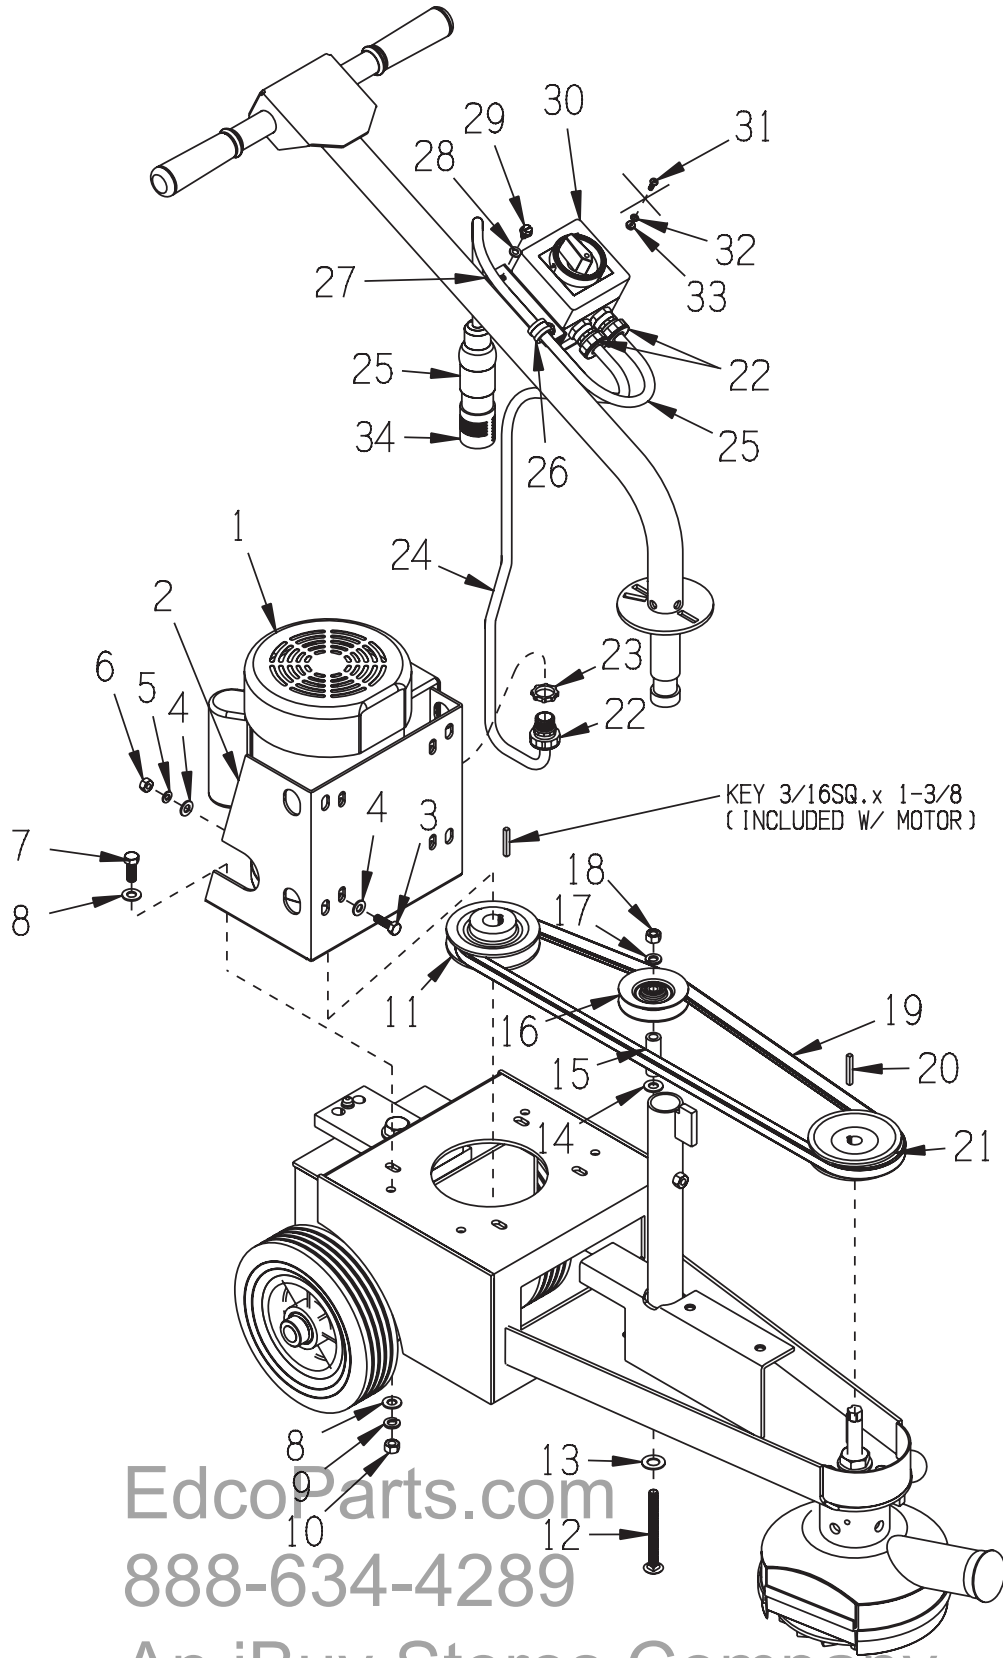

ILLUSTRATION 3: MOTOR GROUPING

PARTS LISTING - ILLUSTRATION 3: MOTOR GROUPING			
ITEM #	PART #	DESCRIPTION	QTY.
1	16037	MOTOR, LEESON CAT. NO. 120867 2HP-1PH-60HZ-1740RPM-115/208-230V <i>MOTOR REPLACEMENT PARTS:</i>	1
	16174	CAPACITOR, RUN, LEESON 003014.02 (50MFD-240V)	1
	16167	CAPACITOR, START, LEESON 003025.18(600MFD-125V)	1
	16161	RESET BUTTON, LEESON 2 HP, BRJ44DB	1
2	86312	MOUNT, MOTOR	1
3	10806	SCREW, CAP 5/16-18 X 1	4
4	10213	WASHER, FLAT 5/16 SAE	8
5	10801	WASHER, LOCK 5/16	4
6	10054	NUT 5/16-18	4
7	10021	SCREW, CAP 3/8-24 X 1	4
8	10025	WASHER, FLAT 3/8 SAE	8
9	10811	WASHER, LOCK 3/8	4
10	10014	NUT 3/8-24	4
11	72012	SHEAVE 4"OD X 1GR.B X 7/8"BORE	1
12	10910	BOLT, CARRIAGE 3/8-16 X 4" F.T.	1
13	10040	WASHER, GARRET 17/32 X 1 X .054	1
14	10025	WASHER, FLAT 3/8 SAE	AS REQ'D.
15	72214	SPACER, 5/8OD X 3/8ID X 1-7/8L	1
16	50115	IDLER PULLEY 3"OD X 1GR.AB X 3/8"B	1
17	10811	WASHER, LOCK 3/8	1
18	10404	NUT 3/8-16	1
19	10282	BELT B-53	1
20	10016	KEY 3/16SQ X 1-1/2	1
21	72223	SHEAVE 4"OD X 1GR.B X 5/8"BORE	1
22	41130	STRAIN RELIEF 1/2NPT X .550-.650"	3
23	10790	CONDUIT LOCK NUT 1/2 NP	1
24	77045	WIRE HARNESS 12/3 X 42"LOA	1
25	77044	PLUG W/ 12/3 WIRE HARNESS, LOCKING	1
26	11690	CLAMP, LOOM, 3/8"	1
27	77042	BRACKET, LOVATO ROTARY CAM SWITCH	1
28	10038	WASHER, LOCK 1/4	2
29	10018	SCREW, CAP 1/4-20 X 3/4	2
30	77043	SWITCH, ROTARY CAM ON/OFF, LOVATO	1
*31	11663	SCREW, MACHINE 8-32 X 1/2	4
*32	10461	WASHER, LOCK, INT. TOOTH #8	4
*33	10462	NUT, KEPS 8-32	4
34	40041	CONNECTOR, LOCKING 20A/125V L5-20R	1
* NOTE: ITEMS 31, 32, & 33 MOUNT THE SWITCH (ITEM# 30) TO BRACKET (ITEM# 27)			

888-634-4289

An iBuy Stores Company