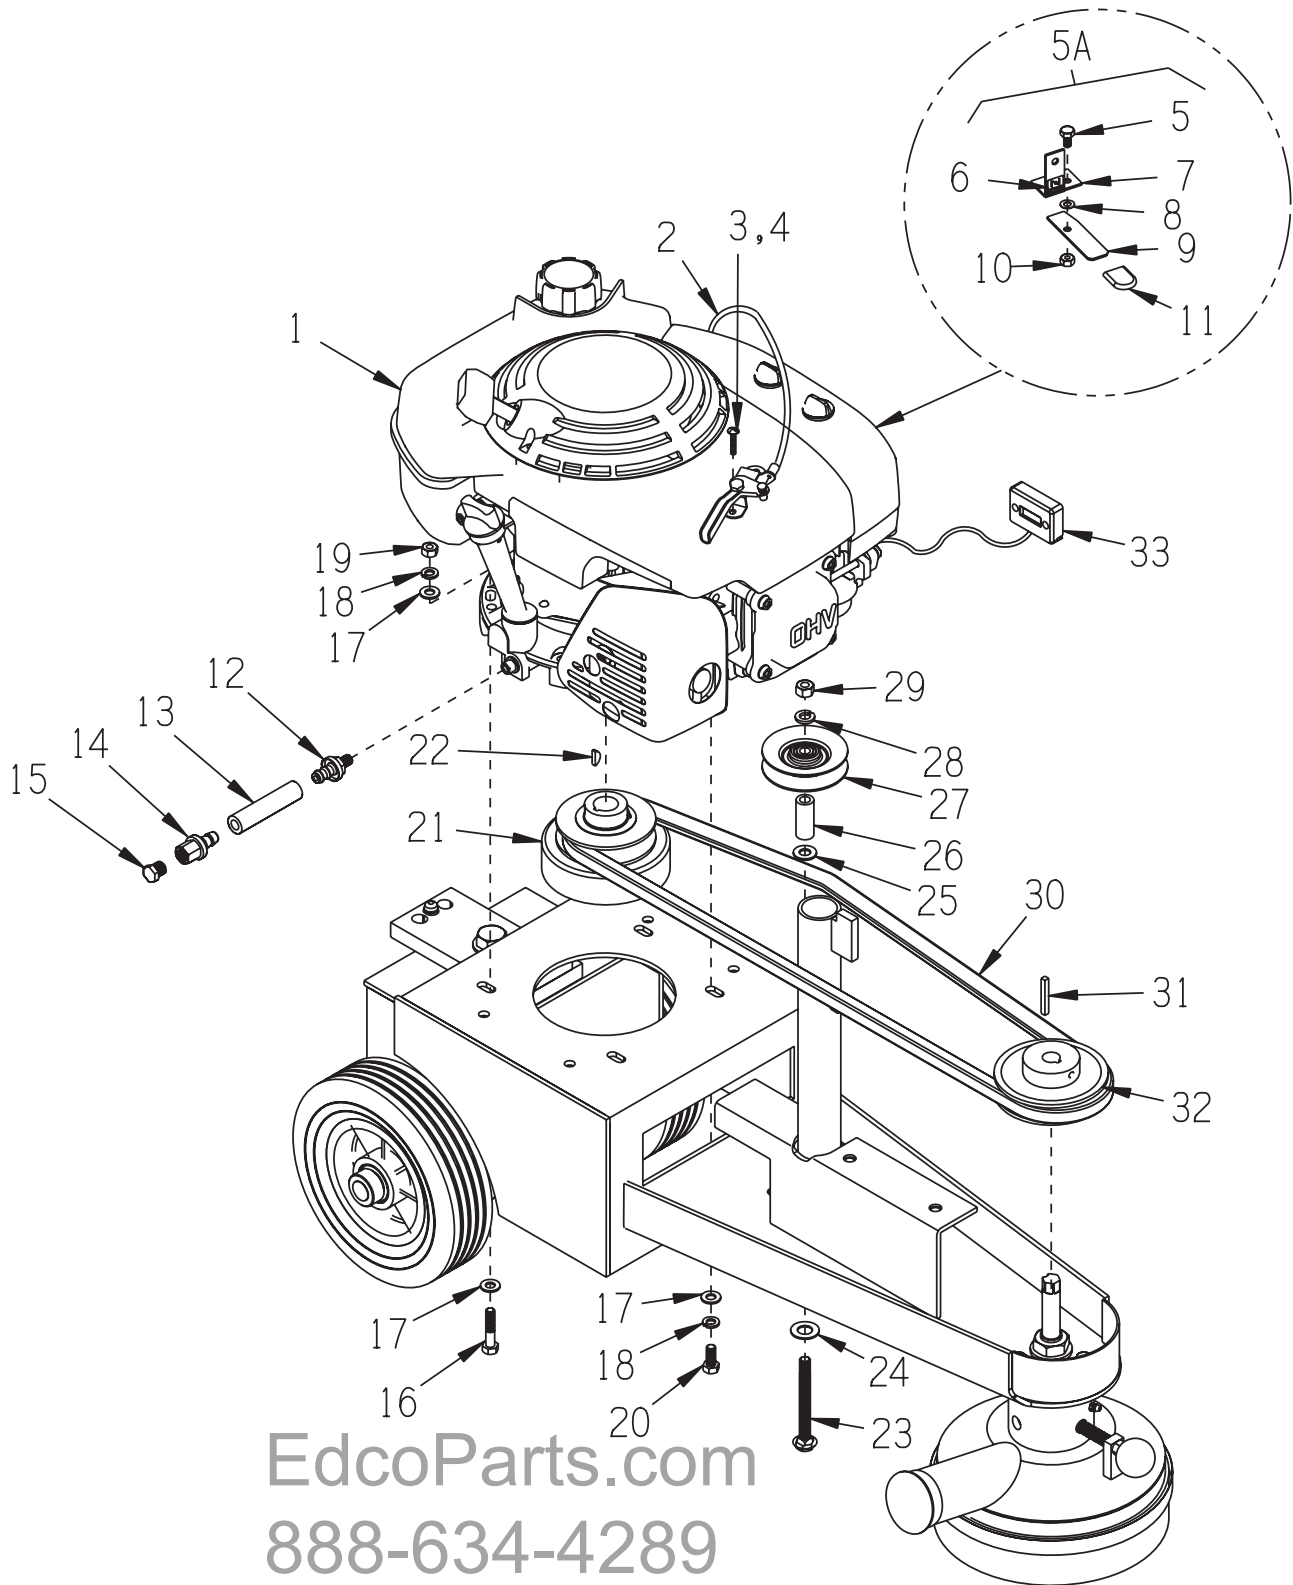

EdcoParts.com

888-634-4289

An iBuy Stores Company

ILLUSTRATION 2: ENGINE GROUPING

EdcoParts.com

888-634-4289

An iBuy Stores Company

PARTS LISTING - ILLUSTRATION 2: ENGINE GROUPING			
ITEM #	PART #	DESCRIPTION	QTY.
1	76020	ENGINE, HONDA GXV160 w/ D.E.A.C.	1
2	40388	CABLE, THROTTLE, LEVER-TYPE 24"	1
3	10830	SCREW, MACHINE 10-32 X 1/2	2
4	10832	NUT, KEPS 10-32 (NOT SHOWN)	2
5A	15180	MANUAL CHOKE KIT, HONDA GXV160 (INCLUDES 5-11)	-
5	10834	SCREW, CAP 1/4-20 X 1/2	1
6	91301	DECAL, CHOKE 5/8 X 5/8	1
7	15182	BRKT., CHOKE CONTROL, GXV160	1
8	15186	WASHER, BELLEVILLE .500 X.255 X.018	1
9	15181	LEVER, CHOKE CONTROL, GXV160	1
10	10150	NUT, HEX NYLON LOCK 1/4-20	1
11	15184	CAP, FLAT RED .062 X .75 X 1	1
12	11541	BARB, PUSH-ON 3/8 HOSE X 10MM X 1.25	1
13	56116	HOSE, PUSH-ON 3/8"ID X 3"L	1
14	11544	BARB, PUSH-ON 3/8HOSE X 1/4FPT	1
15	10776	PIPE PLUG 1/4NPT (BRASS)	1
16	10204	SCREW, CAP 5/16-18 X 1-3/4	1
17	10213	WASHER, FLAT 5/16 SAE	5
18	10801	WASHER, LOCK 5/16	4
19	10054	NUT 5/16-18	1
20	10048	SCREW, CAP 5/16-24 X 3/4	3
21	77024	CLUTCH, CENTRIFUGAL 3.5 X 1GR X 7/8	1
22	10019	KEY, WOODRUFF 5/32 X 5/8 (#505)	1
23	10910	BOLT, CARRIAGE 3/8-16 X 4" F.T.	1
24	10040	WASHER, GARRET 17/32 X 1 X .054	1
25	10025	WASHER, FLAT 3/8 SAE	AS REQ'D.
26	72213	SPACER, 5/8OD X 3/8ID X 1-1/2L	1
27	50115	IDLER PULLEY 3"OD X 1GR.AB X 3/8"B	1
28	10811	WASHER, LOCK 3/8	1
29	10404	NUT 3/8-16	1
30	10282	BELT B-53	1
31	10016	KEY 3/16SQ X 1-1/2	1
32	72223	SHEAVE 4"OD X 1GR.B X 5/8"BORE	1
33	15138	METER, HOUR, REDINGTON INDUCTIVE (OPTIONAL)	1