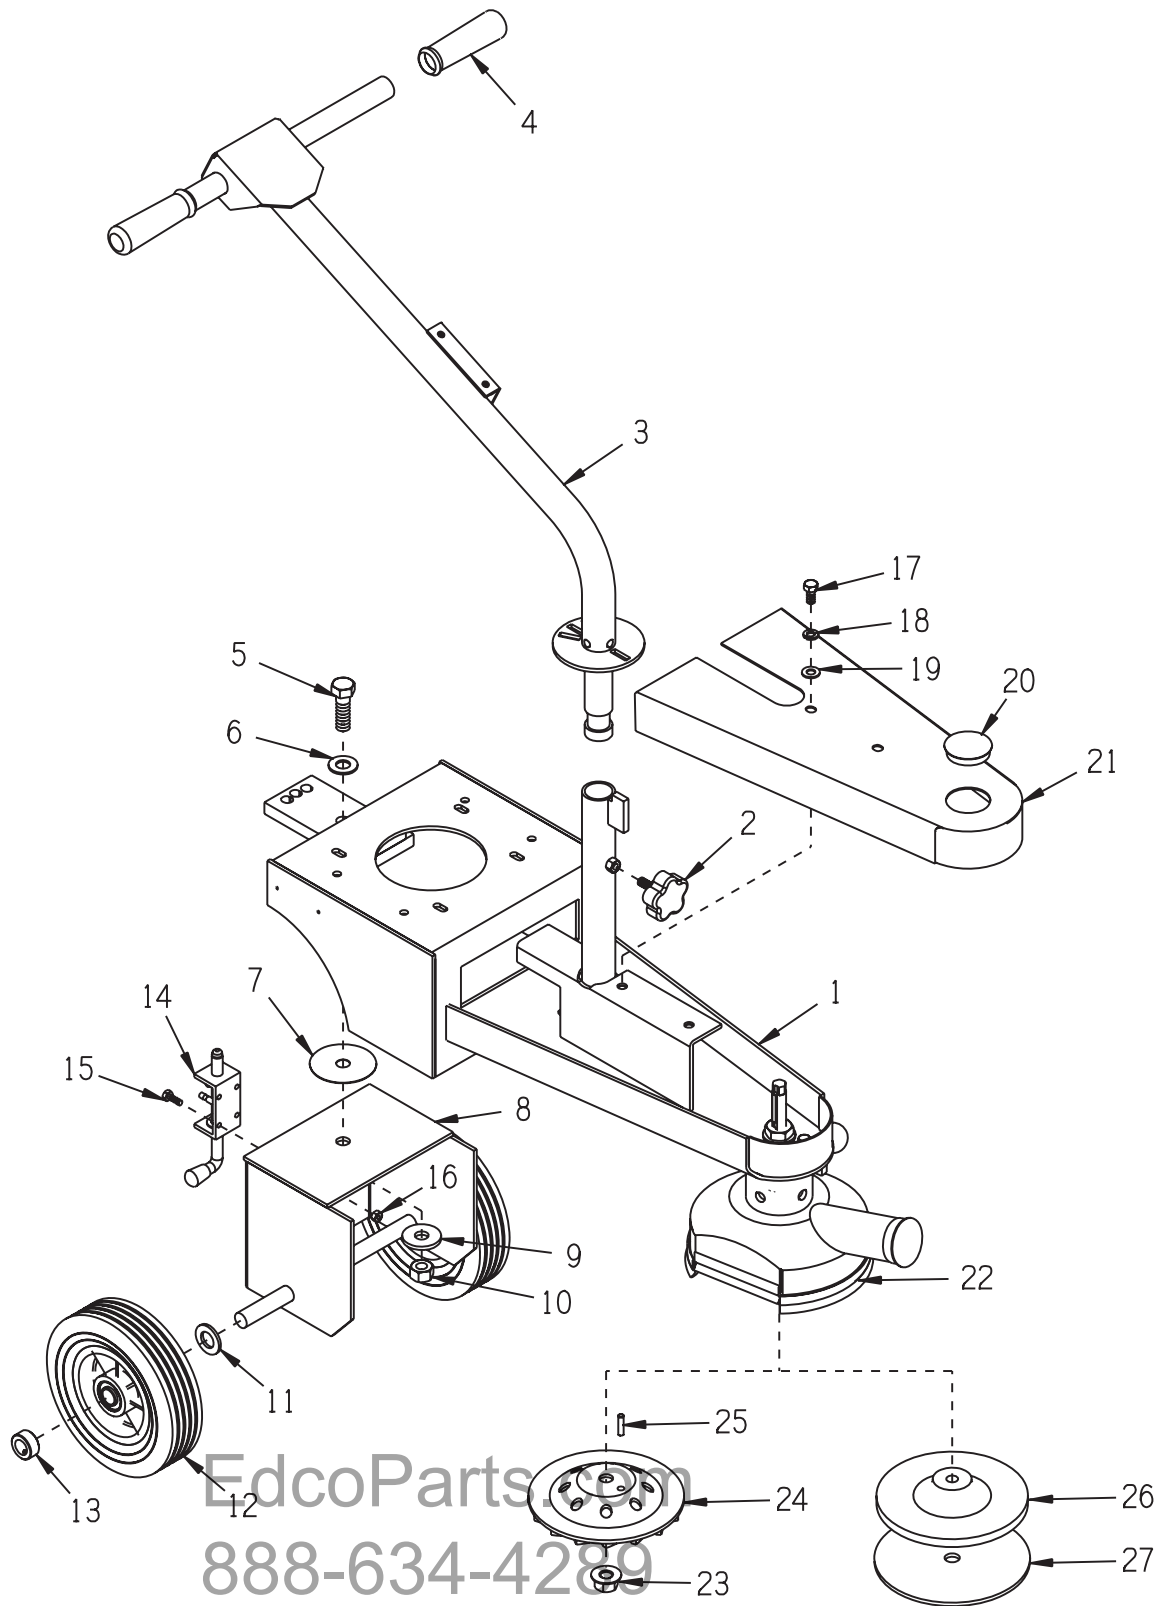

ILLUSTRATION 1 : MAIN GROUPING

EdcoParts.com
888-634-4289
An iBuy Stores Company

PARTS LISTING - ILLUSTRATION 1: MAIN GROUPING			
ITEM #	PART #	DESCRIPTION	QTY.
1	72301	MAIN FRAME	1
2	51230	KNOB, STAR CLAMPING 3/8-16 X 1"STUD	1
3	72305	HANDLE BAR	1
4	10608	GRIP, HAND 1" MODEL AT	2
	10350	SCREW, CAP 5/8-11 X 2	1
6	10073	WASHER, FLAT 5/8 SAE	1
7	72309	WASHER, DELRIN 3 X 5/8 X 1/32	1
8	72302	CHASSIS, WHEEL	1
9	72303	WASHER, WHEEL CHASSIS	1
10	11707	NUT, HEX NYLON LOCK 5/8-11	1
11	10009	WASHER, FLAT 3/4 SAE	2
12	79013	WHEEL 8 X 2-1/2 X 3/4"BRG.	2
13	10428	COLLAR, LOCKING 3/4"ID	2
14	72304	LATCH, SPRING 1/2" SNAP LOCK	1
15	11634	SCREW, CAP M6 X 1.0P X 20MM	4
16	28026	NUT, HEX NYLON LOCK M6 X 1MM	4
17	10907	SCREW, CAP 3/8-16 X 3/4	2
18	10811	WASHER, LOCK 3/8	2
19	10025	WASHER, FLAT 3/8 SAE	2
20	65022	PLUG, HOLE 2"	1
21	72306	COVER, BELT	1
22		HEAD ASSEMBLY W/ COVER (SEE ILLUS. 4 & 5 FOR BREAKDOWNS)	1
	72313	FLEX HEAD ASSY. (STANDARD FOR POLISHING)	
	72312	RIGID HEAD ASSY. (OPTIONAL FOR GRINDING)	
23	72021	NUT, FLANGE 5/8-11 (OPTIONAL - REQ'D. TO USE ITEM 24)	
24	*OPTIONAL*	7" DIAMOND CUP WHEEL, CONCRETE DRY GRINDING 5/8" ARBOR W/ PIN HOLE	
	72030	GRINDING WHEEL 40-50 GRIT	
	72031	GRINDING WHEEL 150 GRIT (SEE ILLUS. 6 FOR OPTIONAL SCARIFIER DISC ASSY.)	
25	10049	PIN, ROLL 1/4 X 1 (OPTIONAL - REQ'D. TO USE ITEM 24)	
26	29216	7" PAD DRIVER STANDARD 5/8-11 THD. WITH VELCRO HOOK BACKING	1
27	-----	7" DIAMOND PAD VARIOUS STYLES ARE AVAILABLE FOR PREP & POLISH SEE CONTRx CATALOG FOR MORE INFORMATION	NOT INCLUDED

EdcoParts.com

888-634-4289

An iBuy Stores Company