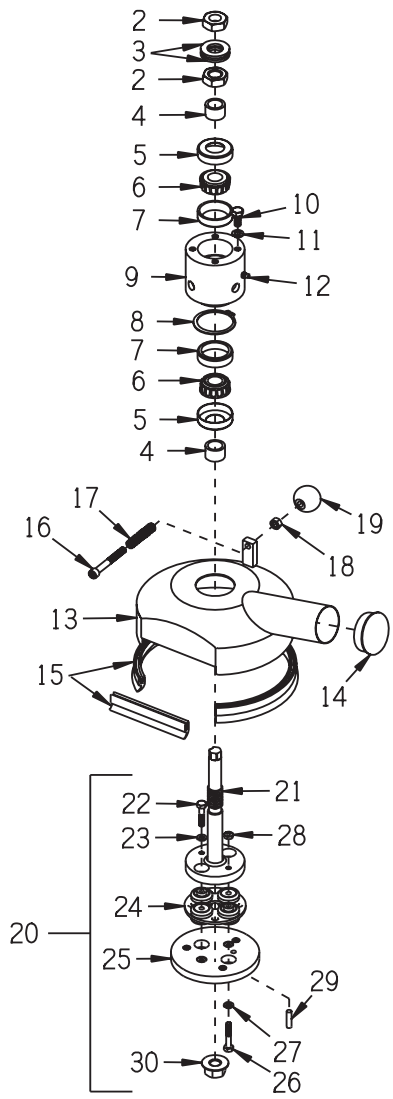

ILLUSTRATION 4: FLEX HEAD ASSEMBLY

PART # 72313

STANDARD

ITEM #	PART #	DESCRIPTION	QTY.	ITEM #	PART #	DESCRIPTION	QTY.
1	72313	HEAD ASSY. W/ COVER, FLEX (INCLUDES ITEMS 2 THRU 30)	1	16	11671	SCREW, SKT. HD. CAP 5/16-24 X 2-1/2	1
2	10403	NUT, JAM 3/4-10	2	17	28124	SPRING, COMP. 7/16"OD X 2"FL	1
3	72215	WASHER, NORD-LOCK 3/4" (PAIR)	1	18	10424	NUT 5/16-24	1
4	72209	SPACER, 1"OD X 3/4"ID X 11/16L	2	19	10920	KNOB, BALL 1-3/8 W/ 5/16-24THD, BLK	1
5	72211	SEAL, BEARING HUB	2	20	72316	HEAD ASSEMBLY, FLEX (INCLUDES ITEMS 21 THRU 30)	1
6	3687	BEARING, TAPERED ROLLER 3/4"ID CONE	2	21	72208	FLANGE(HUB) W/ SHAFT, FLEX	1
7	3686	BEARING CUP, TAPERED ROLLER LM11910	2	22	11656	SCREW, CAP 1/4-28 X 1-1/4, GRADE 8	2
8	72212	RING, EXT. RETAINING 2"	1	23	10038	WASHER, LOCK 1/4	2
9	72210	HUB, BEARING	1	24	72025	COUPLING, MORFLEX 302	1
10	10053	SCREW, CAP 5/16-18, X 3/4	4	25	72024	FLANGE, CUP WHEEL MOUNTING	1
11	10801	WASHER, LOCK 5/16	4	26	11657	SCREW, CAP 1/4-28 X 1-1/2, GRADE 8	2
12	10808	FITTING, GREASE 1/4-28 STRAIGHT	1	27	10038	WASHER, LOCK 1/4	2
13	72308	COVER, FLEX HEAD	1	28	11662	NUT, HEX NYLON JAM 1/4-28	2
14	65021	CAP/PLUG 2" RED PLASTIC, FLANGED	1	29	10049	PIN, ROLL 1/4 X 1	1
15	72314	SEAL-STRIP REPLACEMENT ONE PIECE CUT 19-1/2"L ONE PIECE CUT 4-3/4"L	1-SET	30	72021	NUT, FLANGE 5/8-11	1

EdcoParts.com
888-634-4289
An iBuy Stores Company