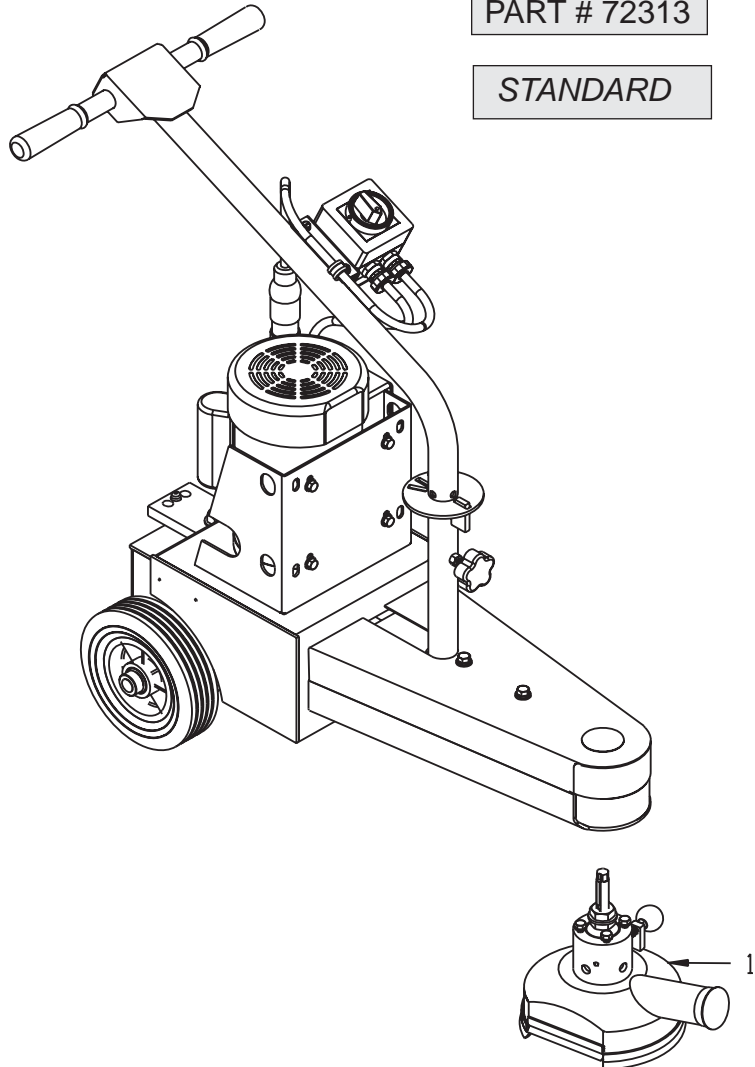

ILLUSTRATION 4: FLEX HEAD ASSEMBLY

PART # 72313

STANDARD

ITEM #	PART #	DESCRIPTION	QTY.	ITEM #	PART #	DESCRIPTION	QTY.
1	72313	HEAD ASSY. W/ COVER, FLEX (INCLUDES ITEMS 2 THRU 30)	1	16	11671	SCREW, SKT. HD. CAP 5/16-24 X 2-1/2	1
2	10403	NUT, JAM 3/4-10	2	17	28124	SPRING, COMP. 7/16"OD X 2"FL	1
3	72215	WASHER, NORD-LOCK 3/4" (PAIR)	1	18	10424	NUT 5/16-24	1
4	72209	SPACER, 1"OD X 3/4"ID X 11/16L	2	19	10920	KNOB, BALL 1-3/8 W/ 5/16-24THD, BLK	1
5	72211	SEAL, BEARING HUB	2	20	72316	HEAD ASSEMBLY, FLEX (INCLUDES ITEMS 21 THRU 30)	1
6	3687	BEARING, TAPERED ROLLER 3/4"ID CONE	2	21	72208	FLANGE(HUB) W/ SHAFT, FLEX	1
7	3686	BEARING CUP, TAPERED ROLLER LM11910	2	22	11656	SCREW, CAP 1/4-28 X 1-1/4, GRADE 8	2
8	72212	RING, EXT. RETAINING 2"	1	23	10038	WASHER, LOCK 1/4	2
9	72210	HUB, BEARING	1	24	72025	COUPLING, MORFLEX 302	1
10	10053	SCREW, CAP 5/16-18, X 3/4	4	25	72024	FLANGE, CUP WHEEL MOUNTING	1
11	10801	WASHER, LOCK 5/16	4	26	11657	SCREW, CAP 1/4-28 X 1-1/2, GRADE 8	2
12	10808	FITTING, GREASE 1/4-28 STRAIGHT	1	27	10038	WASHER, LOCK 1/4	2
13	72308	COVER, FLEX HEAD	1	28	11662	NUT, HEX NYLON JAM 1/4-28	2
14	65021	CAP/PLUG 2" RED PLASTIC, FLANGED	1	29	10049	PIN, ROLL 1/4 X 1	1
15	72314	SEAL-STRIP REPLACEMENT ONE PIECE CUT 19-1/2"L ONE PIECE CUT 4-3/4"L	1-SET	30	72021	NUT, FLANGE 5/8-11	1

EdcoParts.com
888-634-4289
An iBuy Stores Company