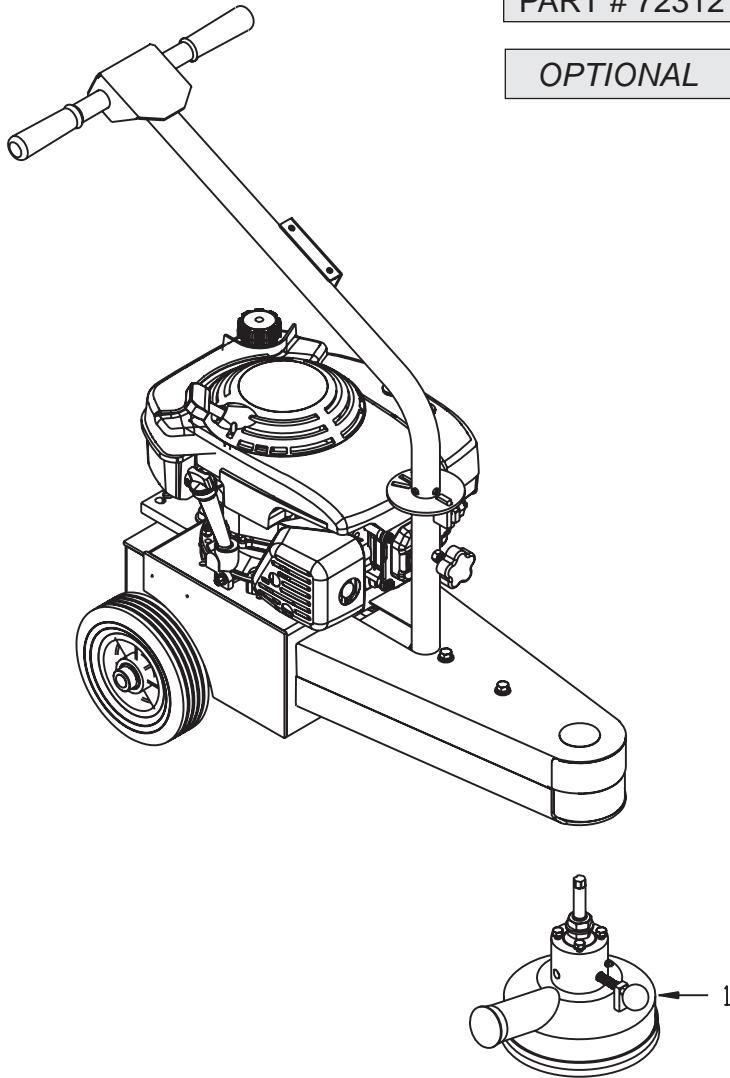

ILLUSTRATION 5: RIGID HEAD ASSEMBLY

PART # 72312

OPTIONAL

ITEM #	PART #	DESCRIPTION	QTY.	ITEM #	PART #	DESCRIPTION	QTY.
1	72312	HEAD ASSY. W/ COVER, RIGID (INCLUDES ITEMS 2 THRU 29)	1	15	11671	SCREW, SKT. HD. CAP 5/16-24 X 2-1/2	1
2	10403	NUT, JAM 3/4-10	2	16	28124	SPRING, COMP. 7/16"OD X 2"FL	1
3	72215	WASHER, NORD-LOCK 3/4" (PAIR)	1	17	10424	NUT 5/16-24	1
4	72209	SPACER, 1"OD X 3/4ID X 11/16L	2	18	10920	KNOB, BALL 1-3/8 W/ 5/16-24THD, BLK	1
5	72211	SEAL, BEARING HUB	2	19	72317	SEAL-STRIP REPLACEMENT, ONE PC 24-3/4"L	1
6	3687	BEARING, TAPERED ROLLER 3/4"ID CONE	2	20	72315	HEAD ASSY., RIGID (ITEMS 21 THRU 29)	1
7	3686	BEARING CUP, TAPERED ROLLER LM11910	2	21	72310	FLANGE W/ SHAFT, RIGID	1
8	72212	RING, EXT. RETAINING 2"	1	22	10030	SCREW, CAP 3/8-24 X 2	3
9	72210	HUB, BEARING	1	23	10811	WASHER, LOCK 3/8	3
10	10053	SCREW, CAP 5/16-18 X 3/4	4	24	72006	WASHER, 1-1/4OD X 13/32ID X 1/8THK	3
11	10801	WASHER, LOCK 5/16	4	25	72007	MOUNT, CENTER BONDED, CB-1120-1	3
12	10808	FITTING, GREASE 1/4-28 STRAIGHT	1	26	72311	SPACER, RIGID HEAD	1
13	72307	COVER, RIGID HEAD	1	27	72024	FLANGE, CUP WHEEL MOUNTING	1
14	65021	CAP/PLUG 2" RED PLASTIC, FLANGED	1	28	10049	PIN, ROLL 1/4 X 1	1
				29	72021	NUT, FLANGE 5/8-11	1