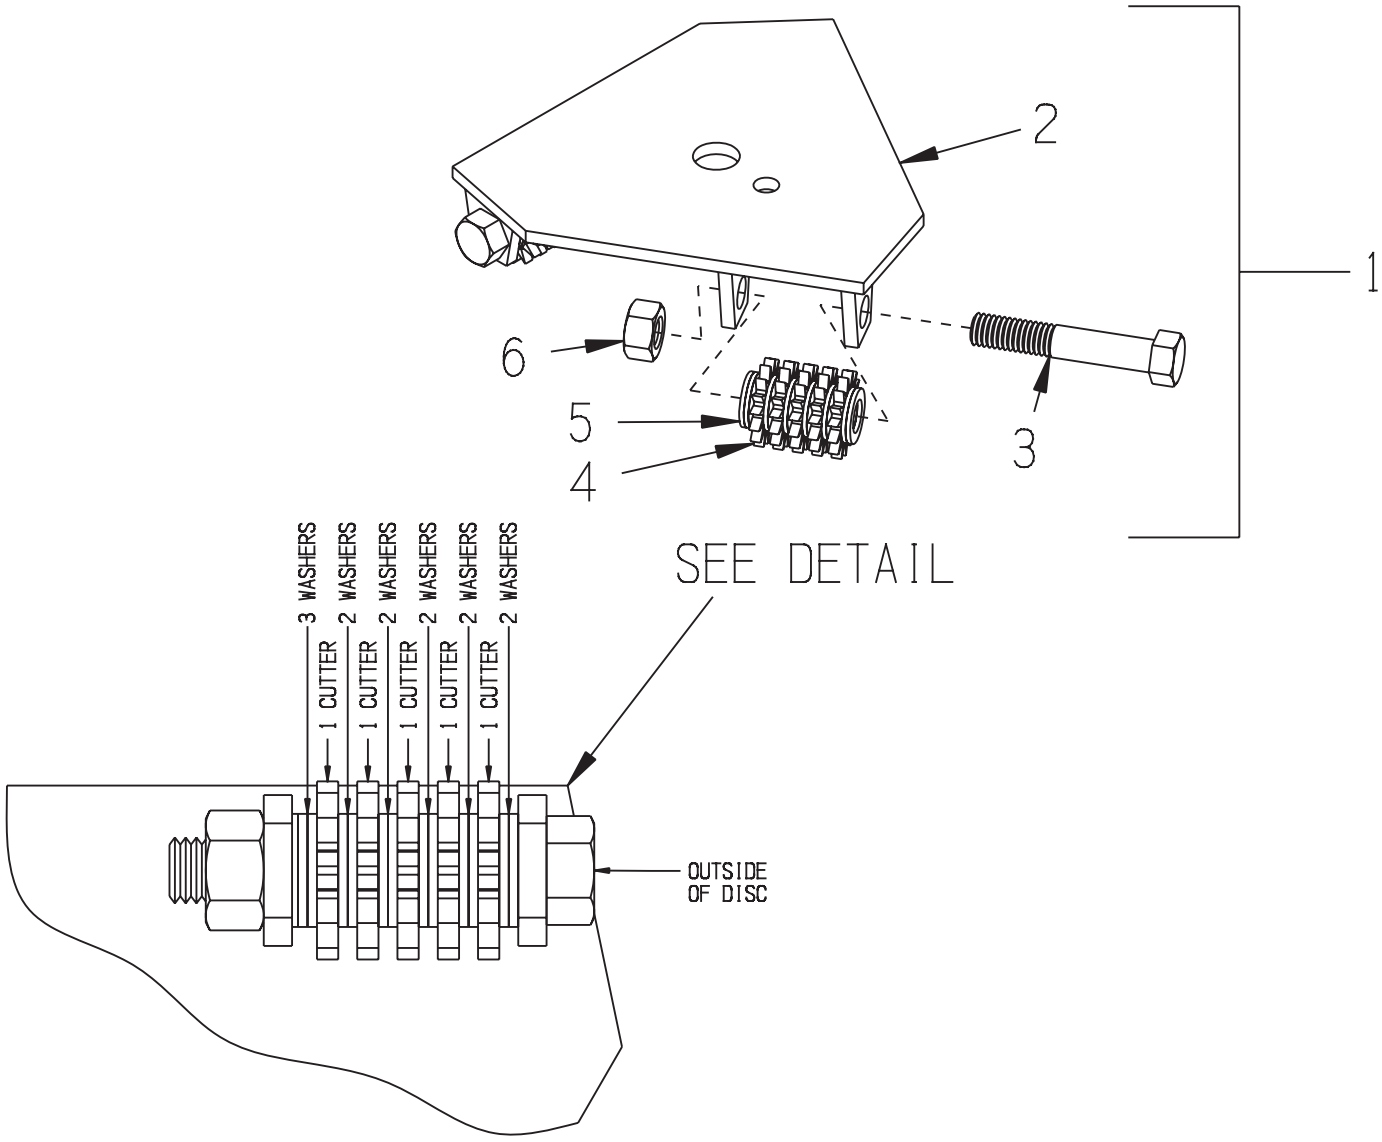

EdcoParts.com
888-634-4289
An iBuy Stores Company

ILLUSTRATION 5: RIGID HEAD ASSEMBLY

PART # 72312

OPTIONAL

ITEM #	PART #	DESCRIPTION	QTY.	ITEM #	PART #	DESCRIPTION	QTY.
1	72312	HEAD ASSY. W/ COVER, RIGID (INCLUDES ITEMS 2 THRU 29)	1	15	11671	SCREW, SKT. HD. CAP 5/16-24 X 2-1/2	1
2	10403	NUT, JAM 3/4-10	2	16	28124	SPRING, COMP. 7/16"OD X 2"FL	1
3	72215	WASHER, NORD-LOCK 3/4" (PAIR)	1	17	10424	NUT 5/16-24	1
4	72209	SPACER, 1"OD X 3/4ID X 11/16L	2	18	10920	KNOB, BALL 1-3/8 W/ 5/16-24THD, BLK	1
5	72211	SEAL, BEARING HUB	2	19	72317	SEAL-STRIP REPLACEMENT, ONE PC 24-3/4"L	1
6	3687	BEARING, TAPERED ROLLER 3/4"ID CONE	2	20	72315	HEAD ASSY., RIGID (ITEMS 21 THRU 29)	1
7	3686	BEARING CUP, TAPERED ROLLER LM11910	2	21	72310	FLANGE W/ SHAFT, RIGID	1
8	72212	RING, EXT. RETAINING 2"	1	22	10030	SCREW, CAP 3/8-24 X 2	3
9	72210	HUB, BEARING	1	23	10811	WASHER, LOCK 3/8	3
10	10053	SCREW, CAP 5/16-18 X 3/4	4	24	72006	WASHER, 1-1/4OD X 13/32ID X 1/8THK	3
11	10801	WASHER, LOCK 5/16	4	25	72007	MOUNT, CENTER BONDED, CB-1120-1	3
12	10808	FITTING, GREASE 1/4-28 STRAIGHT	1	26	72311	SPACER, RIGID HEAD	1
13	72307	COVER, RIGID HEAD	1	27	72024	FLANGE, CUP WHEEL MOUNTING	1
14	65021	CAP/PLUG 2" RED PLASTIC, FLANGED	1	28	10049	PIN, ROLL 1/4 X 1	1
				29	72021	NUT, FLANGE 5/8-11	1

**ILLUSTRATION 6: OPTIONAL SCARIFIER DISC ASSEMBLY
FOR USE ON MODELS WITH RIGID HEAD ONLY**

PART # 72040

ITEM #	PART #	DESCRIPTION	QTY.
1	72040	7EDSD SCARIFIER DISC ASSY. 7" (INCLUDES ITEMS 2-6)	1
2	72041	DISC, SCARIFIER 7"	1
3	10175	SCREW, CAP 7/16-14 X 2-1/2 GRADE 8	3
4	72050	CUTTER WHEEL 1-3/16" (SOLID CARBIDE)	15
5	72045	WASHER, FLAT 7/16" 18-8SS AN960	39
6	10176	NUT, HEX NYLON LOCK 7/16-14	3