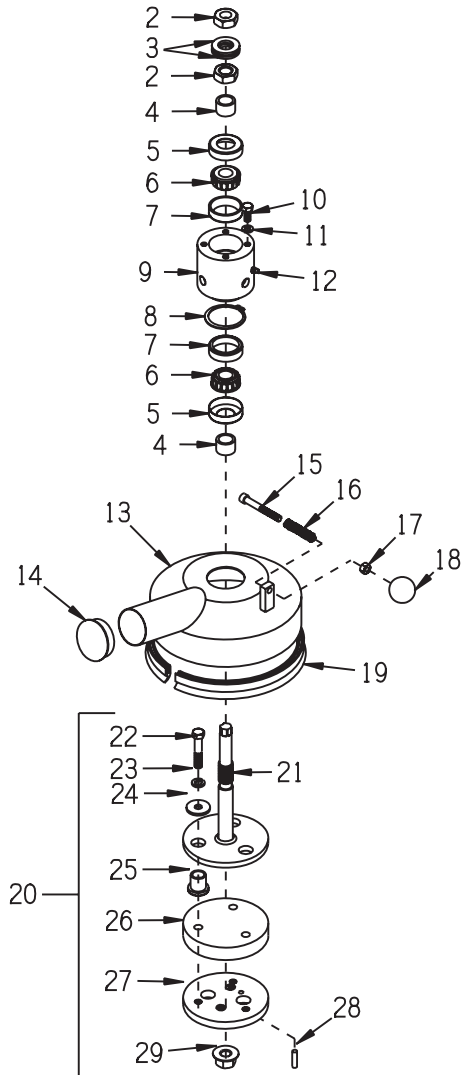

ILLUSTRATION 5: RIGID HEAD ASSEMBLY

PART # 72312

OPTIONAL

ITEM #	PART #	DESCRIPTION	QTY.	ITEM #	PART #	DESCRIPTION	QTY.
1	72312	HEAD ASSY. W/ COVER, RIGID (INCLUDES ITEMS 2 THRU 29)	1	15	11671	SCREW, SKT. HD. CAP 5/16-24 X 2-1/2	1
2	10403	NUT, JAM 3/4-10	2	16	28124	SPRING, COMP. 7/16"OD X 2"FL	1
3	72215	WASHER, NORD-LOCK 3/4" (PAIR)	1	17	10424	NUT 5/16-24	1
4	72209	SPACER, 1"OD X 3/4ID X 11/16L	2	18	10920	KNOB, BALL 1-3/8 W/ 5/16-24THD, BLK	1
5	72211	SEAL, BEARING HUB	2	19	72317	SEAL-STRIP REPLACEMENT, ONE PC 24-3/4"L	1
6	3687	BEARING, TAPERED ROLLER 3/4"ID CONE	2	20	72315	HEAD ASSY., RIGID (ITEMS 21 THRU 29)	1
7	3686	BEARING CUP, TAPERED ROLLER LM11910	2	21	72310	FLANGE W/ SHAFT, RIGID	1
8	72212	RING, EXT. RETAINING 2"	1	22	10030	SCREW, CAP 3/8-24 X 2	3
9	72210	HUB, BEARING	1	23	10811	WASHER, LOCK 3/8	3
10	10053	SCREW, CAP 5/16-18 X 3/4	4	24	72006	WASHER, 1-1/4OD X 13/32ID X 1/8THK	3
11	10801	WASHER, LOCK 5/16	4	25	72007	MOUNT, CENTER BONDED, CB-1120-1	3
12	10808	FITTING, GREASE 1/4-28 STRAIGHT	1	26	72311	SPACER, RIGID HEAD	1
13	72307	COVER, RIGID HEAD	1	27	72024	FLANGE, CUP WHEEL MOUNTING	1
14	65021	CAP/PLUG 2" RED PLASTIC, FLANGED	1	28	10049	PIN, ROLL 1/4 X 1	1
				29	72021	NUT, FLANGE 5/8-11	1