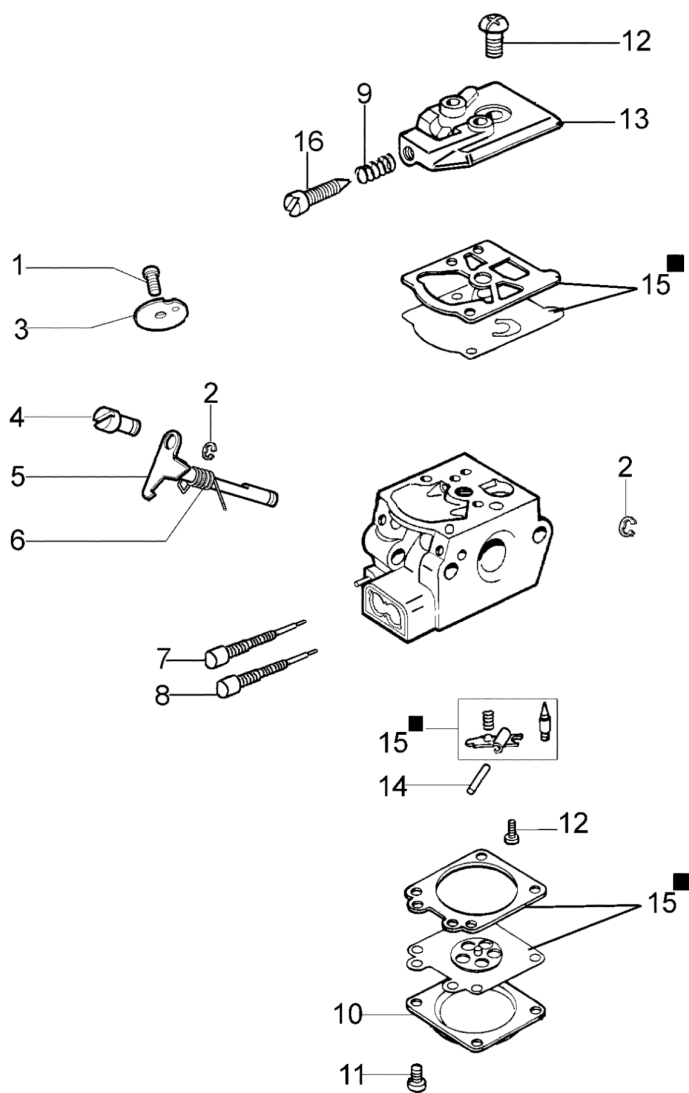

Walbro WT-936A

15 ■ KIT RIPARAZIONE
REPAIR KIT

Ref.Nu	Qty	Part number	Description	Validity from	Validity till	Notes	Bulletin
1	1	50010141	Screw				
2	1	095000164	Ring				
3	1	375100078	Shutter				
4	1	2318211	Pin				
5	1	2318737	Shaft				
6	1	072700347	Spring				
7	1	2318779	Screw "L				
8	1	2318778	Screw "H				
9	1	094600148	Spring				
10	1	2318777	Cover				
11	4	035000162	Screw				
12	1	003300202	Screw				
13	1	2318191	Cover				
14	1	003300201	Spindle				
15	1	2318671	Repair kit				
16	1	074000240	Adjust.screw