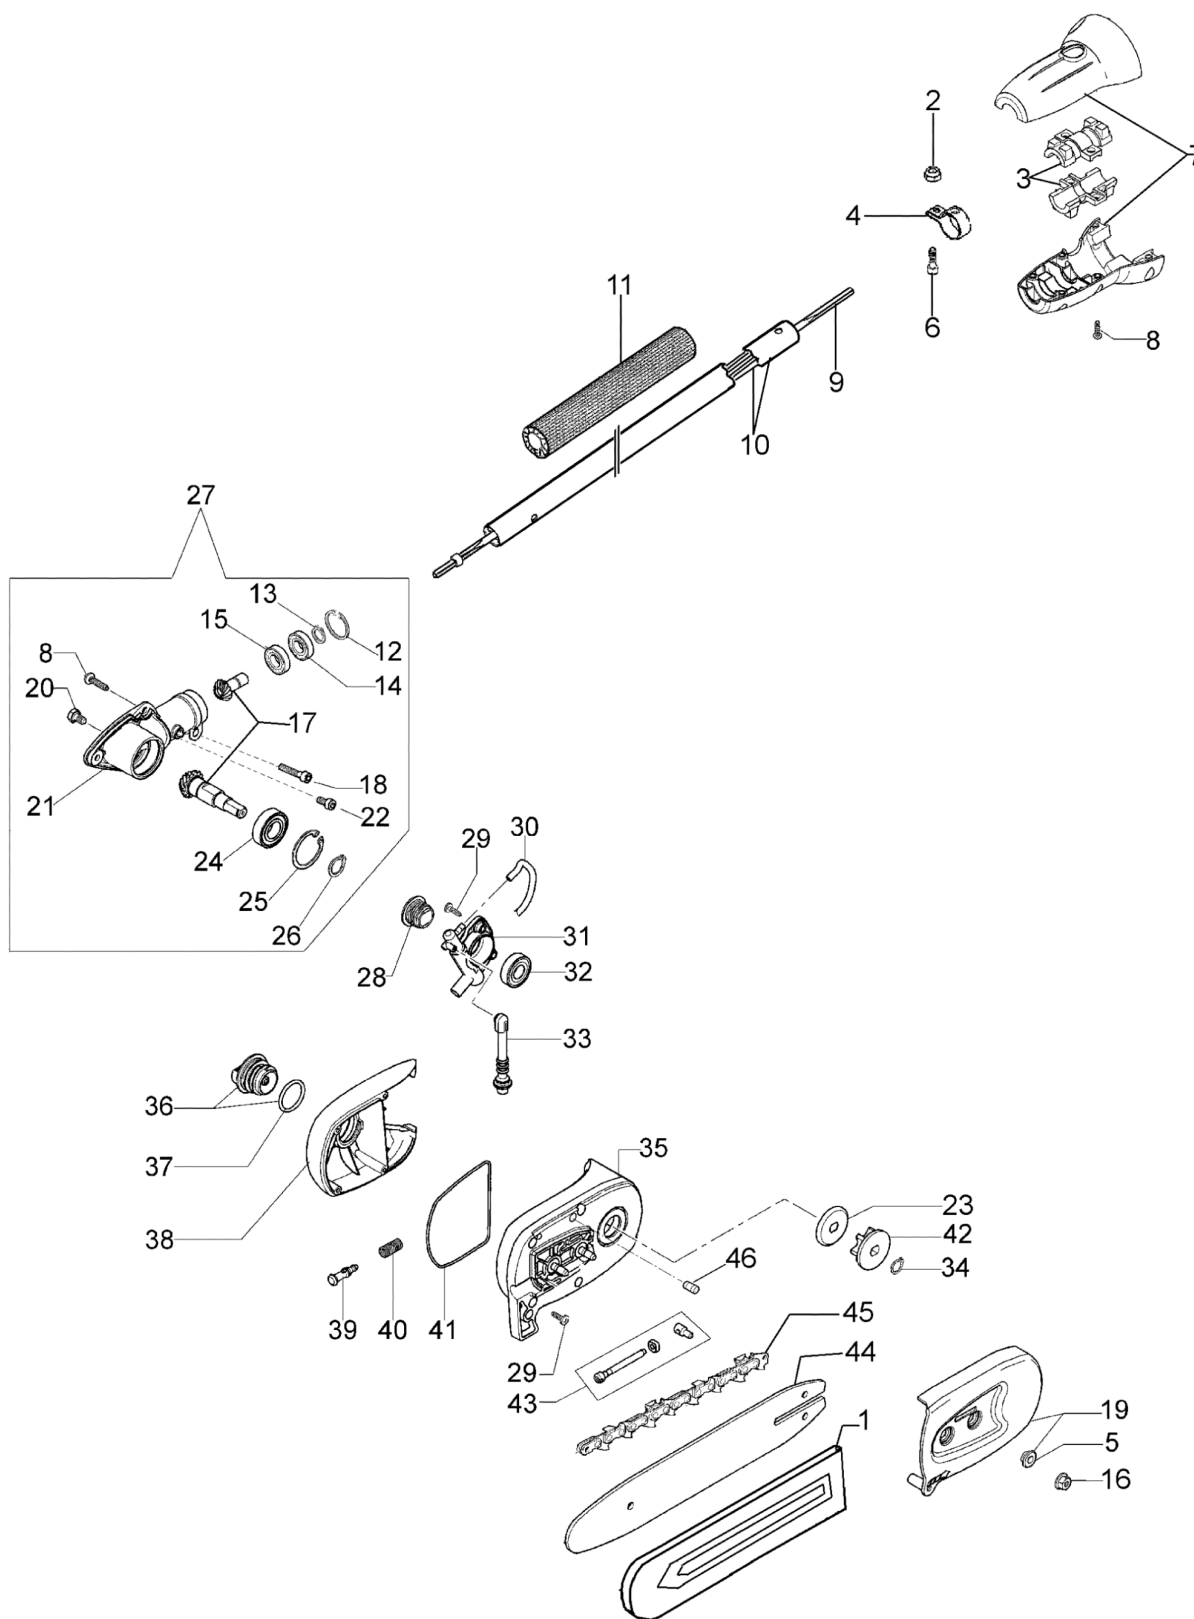

Ref.Nu	Qty	Part number	Description	Validity from	Validity till	Notes	Bulletin
1	1	1144033	Bar cover - 30 cm				
2	1	3914003	Nut				
3	2	61240034R	Shock absorber				
4	1	61240093R	Band				
5	1	61240076R	Insert				
6	2	3801066	Screw				
7	1	61242042	Compl. clamp				
8	2	3960091AR	Screw				
9	1	61240301AR	Drive shaft				
10	1	61240113R	Tube				
11	1	61240150R	Hand grip pad				
12	1	3025017R	Ring				
13	1	3024019R	Ring				
14	1	3035024R	Bearing				
15	1	3034002R	Bearing				
16	2	004400959R	Nut				
17	1	61242035	Gear set				
18	1	3801015	Screw				
19	1	61242036	Chain cover				
20	1	3806031	Screw				
21	1	61240066R	Gear case				
22	1	3901008	Screw				
23	1	51020077R	Washer				
24	1	073300017R	Bearing				
25	1	3025021	Ring				
26	1	3024015	Ring				
27	1	61240167R	Bevel gear d.26				
28	1	61240069R	Worm gear				
29	2	3960059AR	Screw				
30	1	61240060R	Tube				
31	1	50050020R	Oil pump				
32	1	3035023R	Hook				
33	1	61240075R	Tube				
34	1	3024010R	Ring				
35	1	61240208R	Crankcase				
36	1	50052005R	Cpl. cap				
37	1	3049047R	O-ring				
38	1	61240073R	Cover				
39	1	50170149R	Oil filter				
40	1	51020113R	Spring				
41	1	3049048R	O-ring				
42	1	61240070R	Sprocket				
43	1	011500462	Chain tensioner				
44	1	63090031	Bar 10" - cm 25				
45	1	63090029R	Chain				
46	1	097000229R	Breather valve