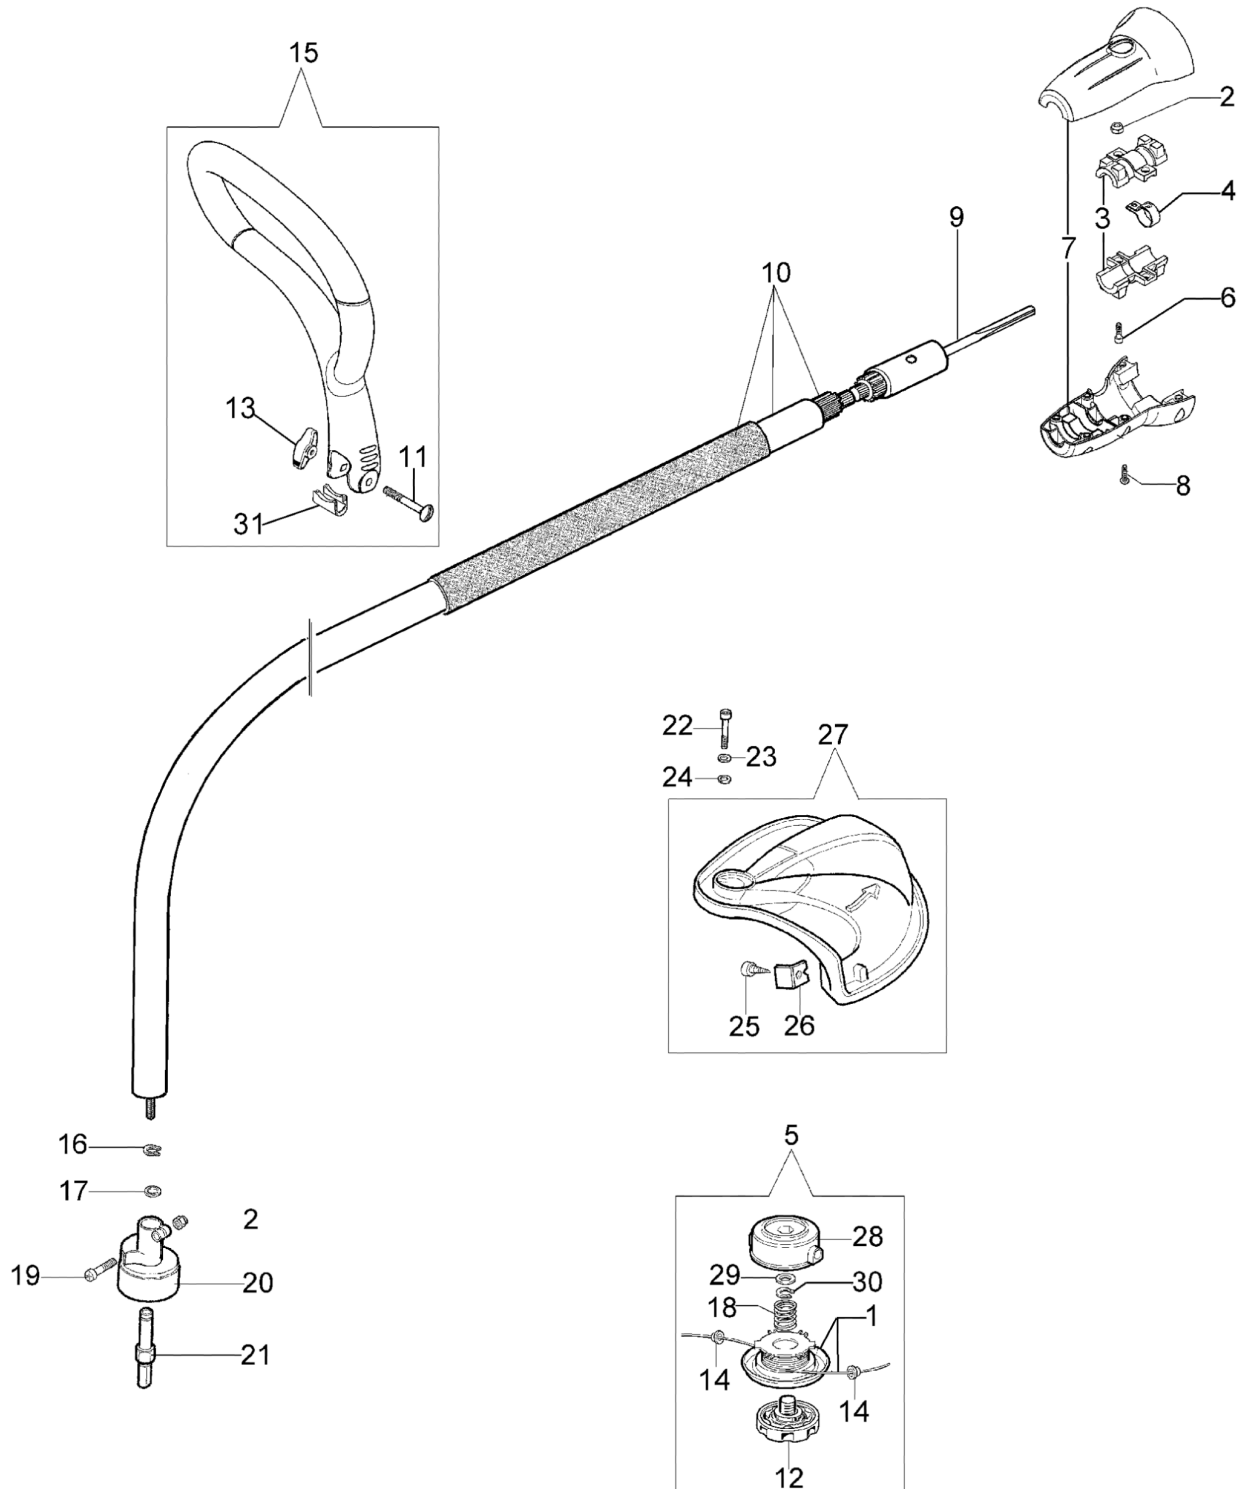

### Walbro WT-936A

15 ■ KIT RIPARAZIONE  
REPAIR KIT

Ref.Nu	Qty	Part number	Description	Validity from	Validity till	Notes	Bulletin
1	1	50010141	Screw				
2	1	095000164	Ring				
3	1	375100078	Shutter				
4	1	2318211	Pin				
5	1	2318737	Shaft				
6	1	072700347	Spring				
7	1	2318779	Screw "L				
8	1	2318778	Screw "H				
9	1	094600148	Spring				
10	1	2318777	Cover				
11	4	035000162	Screw				
12	1	003300202	Screw				
13	1	2318191	Cover				
14	1	003300201	Spindle				
15	1	2318671	Repair kit				
16	1	074000240	Adjust.screw				

Ref.Nu	Qty	Part number	Description	Validity from	Validity till	Notes	Bulletin
1	1	1144033	Bar cover - 30 cm				
2	1	3914003	Nut				
3	2	61240034R	Shock absorber				
4	1	61240093R	Band				
5	1	61240076R	Insert				
6	2	3801066	Screw				
7	1	61242042	Compl. clamp				
8	2	3960091AR	Screw				
9	1	61240301AR	Drive shaft				
10	1	61240113R	Tube				
11	1	61240150R	Hand grip pad				
12	1	3025017R	Ring				
13	1	3024019R	Ring				
14	1	3035024R	Bearing				
15	1	3034002R	Bearing				
16	2	004400959R	Nut				
17	1	61242035	Gear set				
18	1	3801015	Screw				
19	1	61242036	Chain cover				
20	1	3806031	Screw				
21	1	61240066R	Gear case				
22	1	3901008	Screw				
23	1	51020077R	Washer				
24	1	073300017R	Bearing				
25	1	3025021	Ring				
26	1	3024015	Ring				
27	1	61240167R	Bevel gear d.26				
28	1	61240069R	Worm gear				
29	2	3960059AR	Screw				
30	1	61240060R	Tube				
31	1	50050020R	Oil pump				
32	1	3035023R	Hook				
33	1	61240075R	Tube				
34	1	3024010R	Ring				
35	1	61240208R	Crankcase				
36	1	50052005R	Cpl. cap				
37	1	3049047R	O-ring				
38	1	61240073R	Cover				
39	1	50170149R	Oil filter				
40	1	51020113R	Spring				
41	1	3049048R	O-ring				
42	1	61240070R	Sprocket				
43	1	011500462	Chain tensioner				
44	1	63090031	Bar 10" - cm 25				
45	1	63090029R	Chain				
46	1	097000229R	Breather valve				