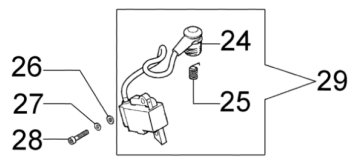

Ref.Nu	Qty	Part number	Description	Validity from	Validity till	Notes	Bulletin
1	3	3918005	Washer				
2	3	3801010R	Screw				
3	1	50050359R	Spring				BT3-069-10/09
4	3	50170034R	Support				
5	3	3960099R	Screw				
6	1	3960091AR	Screw				
7	1	61240180R	Cover				
8	2	3801045	Screw				
9	2	3918010R	Washer				
11	1	61240028R	Starter rope				
12	1	093500397	Handle				
13	1	072700089	Bushing				
14	3	61240005R	Bushing				
15	1	61070036R	Spring				
16	1	61240025R	Starter pulley				
17	1	61240059R	Spring				
18	1	61240124R	Insert				
19	1	50160024	Screw				
20	1	61242001R	Starter assy				
21	2	61240131R	Pawl				
22	2	61070039R	Spring				
23	1	61242005R	Clutch driver				
24	1	094600097A	Spark plug cap				
25	1	094600169A	Spring				
26	2	3916004	Washer				
27	2	006000315	Washer				
28	2	3801020	Screw				
29	1	61240007AR	Ignition coil				
30	1	61240011R	Spacer				
31	1	004400285	Washer				
32	1	56550134R	Flywheel