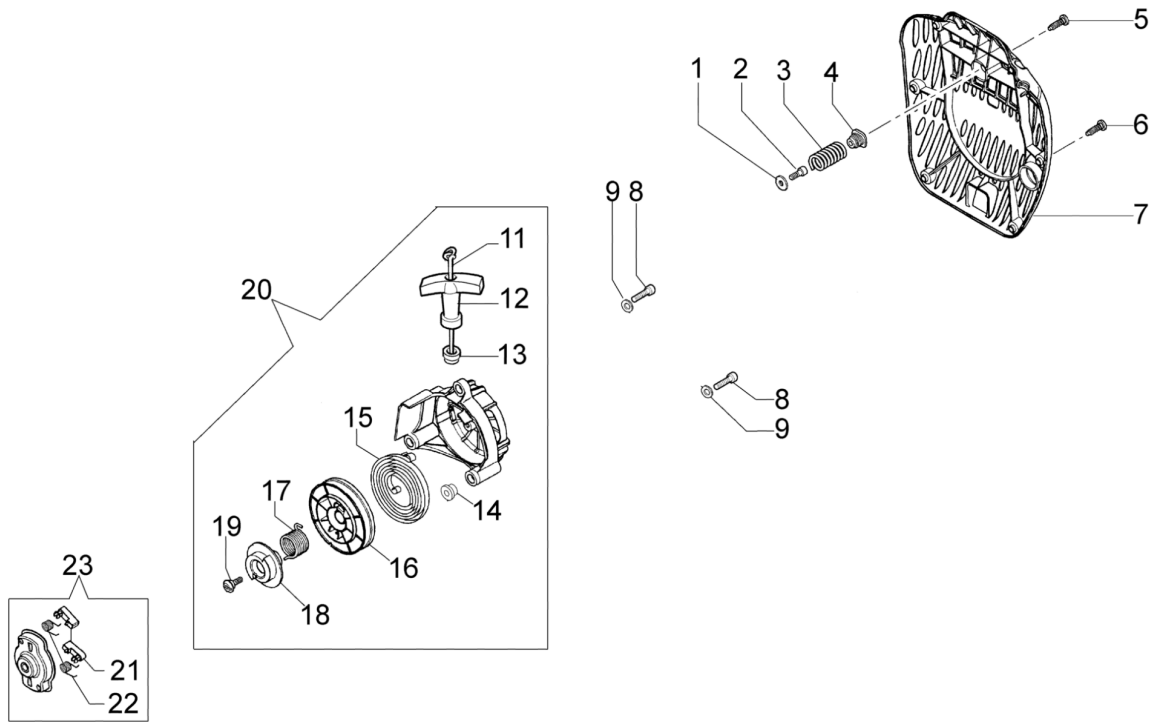

Ref.Nu	Qty	Part number	Description	Validity from	Validity till	Notes	Bulletin
1	3	3918005	Washer				
2	3	3801010R	Screw				
3	1	50050359R	Spring				BT3-069-10/09
4	3	50170034R	Support				
5	3	3960099R	Screw				
6	1	3960091AR	Screw				
7	1	61240180R	Cover				
8	2	3801045	Screw				
9	2	3918010R	Washer				
11	1	61240028R	Starter rope				
12	1	093500397	Handle				
13	1	072700089	Bushing				
14	3	61240005R	Bushing				
15	1	61070036R	Spring				
16	1	61240025R	Starter pulley				
17	1	61240059R	Spring				
18	1	61240124R	Insert				
19	1	50160024	Screw				
20	1	61242001R	Starter assy				
21	2	61240131R	Pawl				
22	2	61070039R	Spring				
23	1	61242005R	Clutch driver				
24	1	094600097A	Spark plug cap				
25	1	094600169A	Spring				
26	2	3916004	Washer				
27	2	006000315	Washer				
28	2	3801020	Screw				
29	1	61240007AR	Ignition coil				
30	1	61240011R	Spacer				
31	1	004400285	Washer				
32	1	56550134R	Flywheel