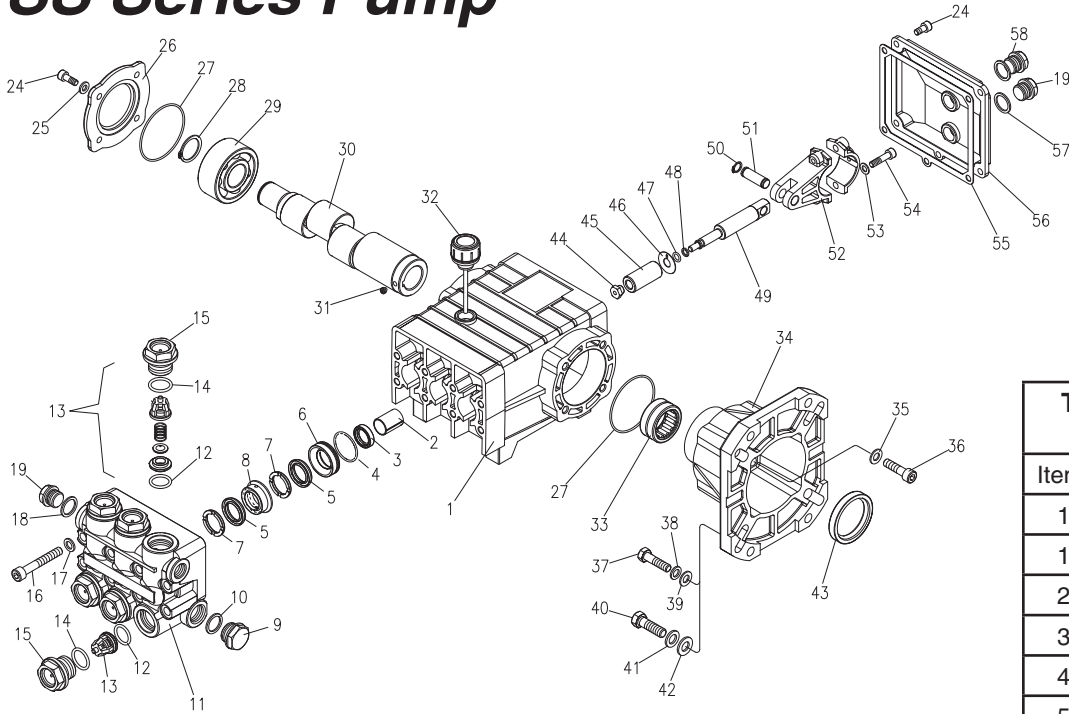

SS Series Pump

5-1459 SS3040G
 5-1461 SS3540G
 5-1462 SS4040G
 5-1463 SS5030G

TORQUE SPECS	
Item #	Ft.-lbs
15	75
16	30
24	8
36	10
44	4.5
54	13

PARTS LIST

ITEM	PART NO.	DESCRIPTION	QTY	ITEM	PART NO.	DESCRIPTION	QTY	ITEM	PART NO.	DESCRIPTION	QTY
1	70-020225	Crankcase	1	24	70-180112	Hexagonal Screw	9	40	70-180221	Engine Screw 3/8"	4
2	70-060201	Plunger Guide	3	25	70-140002	Washer	4	41	70-140052	Washer	4
3*	See Kit Below	Plunger Oil Seal	3	26	70-050056	Closed Bearing Housing	1	42	70-140053	Spring Washer	4
4*	70-060107	O-Ring Ø1.78 x 31.47	3	27	70-060163	O-Ring Ø 1.78 x 60.05	2	43	70-000109	Crankshaft Seal	1
5*	See Kit Below	"V" Seal , 15mm	6	28	70-150003	Snap Ring	1	44*	70-030211	Plunger Nut	3
6*	70-120120	Pressure Ring, 15mm	3	29	70-021310	Double Row Ball Bearing	1	45*	See Kit Below	Plunger, 15mm	3
7*	70-030027	Support Ring 15mm	6	30	70-000491	Crankshaft (3040G)	1	46*	70-140027	Copper Spacer	3
8*	70-030020	Intermed. Ring 15mm	3		70-000492	Crankshaft (3540G)	1	47*	70-060130	O-Ring Ø1.78x5.28	3
9	70-160120	Brass Plug, 1/2"	1		70-000493	Crankshaft (4040G)	1	48*	70-000913	Teflon Ring	3
10	70-060307	Copper Washer 1/2"	1		70-000494	Crankshaft (5030G)	1	49	70-000302	Plunger Rod	3
11	70-160216	Manifold Housing	1	31	70-180302	Set Screw	1	50	70-150001	Snap Ring	6
12*	70-060119	O-Ring Ø2.62 x 17.13	6	32	70-160006	Oil Dip Stick	1	51	70-150201	Connecting Rod Pin	3
13*	See Kit Below	Valve Assembly	6	33	70-020010	Needle Roller Bearing	1	52	70-010001	Connecting Rod	3
14*	70-060165	O-Ring Ø2.62 x 20.29	6	34	70-050055	Engine Flange	1	53	70-140102	Spring Washer	6
15	70-160130	Valve Plug	6	35	70-140304	Spring Washer	4	54	70-180105	Connecting Rod Screw	6
16	70-180103	Manifold Stud Bolt	8	36	70-180128	Flange Screw	4	55	70-060009	Cover Gasket	1
17	70-140001	Washer	8	37	70-180220	Engine Screw, 5/16"	4	56	70-020350	Crankcase Cover	1
18	70-060306	Copper Washer 3/8"	1	38	70-140051	Washer	4	57	70-060302	Gasket, G3/8	1
19	70-160117	Brass Plug 3/8"	2	39	70-140103	Spring Washer	4	58	70-070001	Sight Glass, G3/8	1