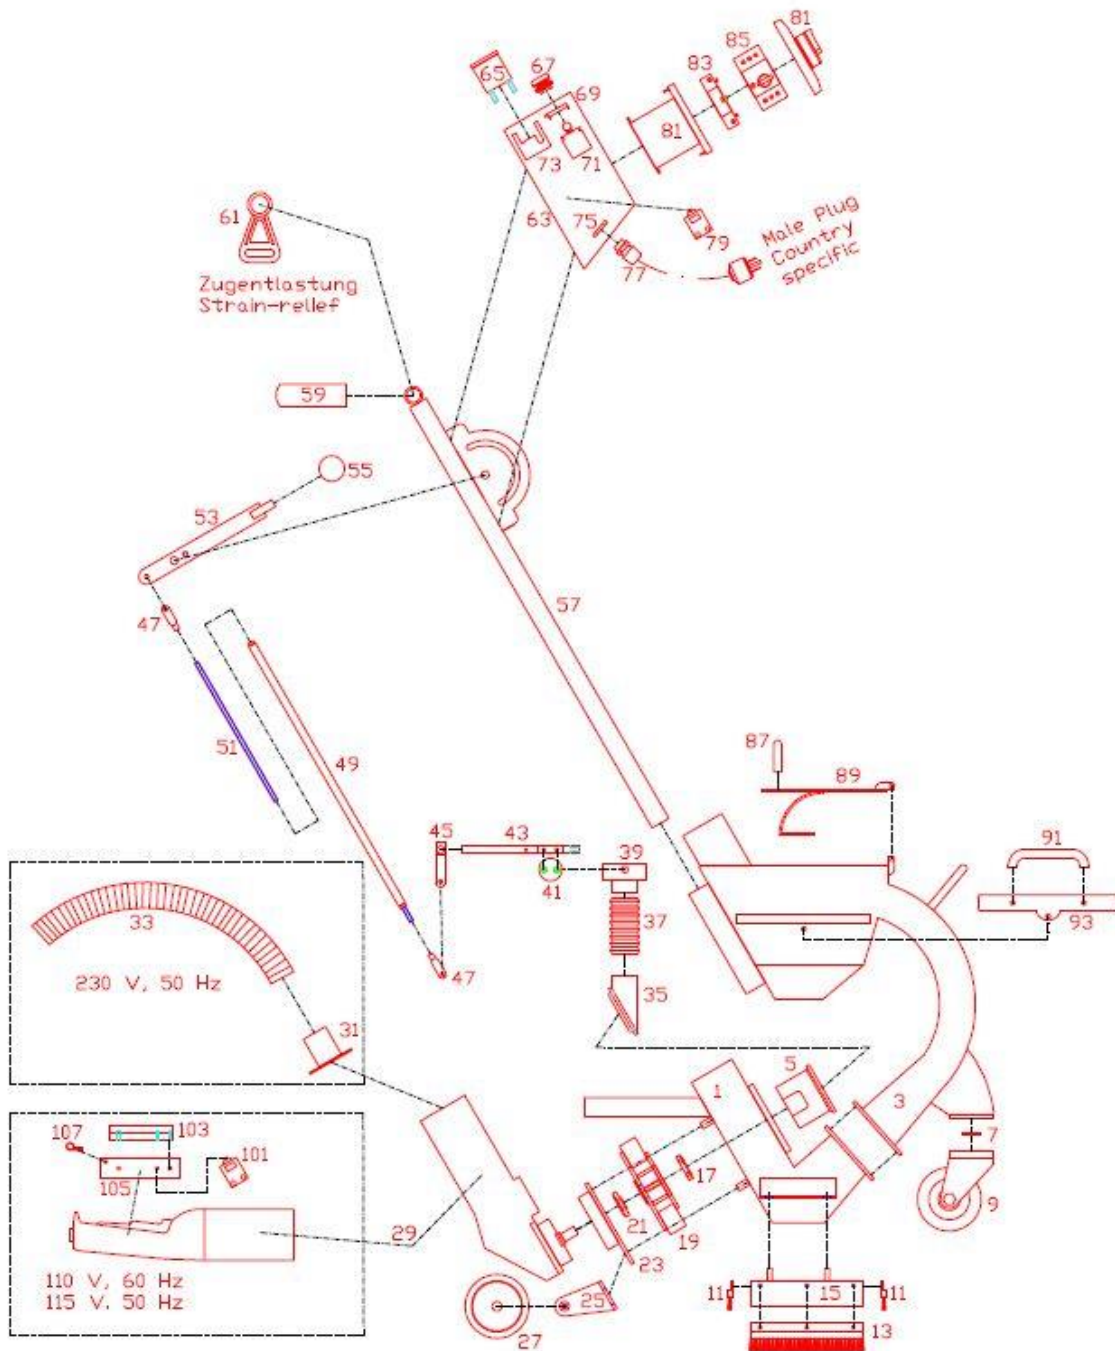

PARTS LIST – HORNET SHOT BLASTER

HORNET,
230 V, 50 Hz
115 V, 50 Hz
110 V, 60 Hz
(c) Contec GmbH 2016

HORNET SHOT BLASTER – PARTS LIST

Item #	Part #	Description	QTY	Remarks
1	8730121200	Blast Chamber	1	
3	8730121300	Reclaim Chamber	1	
5	8730151702	Shot Cage	1	
7	8761330001	Washer	1	
9	8780206260	Rear Caster	1	
11	8730110700	Brush Front / Back	2	
13	8730110701	Brush Left / Right	2	
15	8730110600	Magnetic Frame	1	
17	8761320001	Nut Angle Grinder	1	
19	8730152000	Blast Wheel	1	
21	8761330002	Washer Angle Grinder	1	
23	8730102005	Bracket for Angle Grinder	1	
25	8730102000	Rear Wheel Bracket	1	
27	8780201040	Castor	2	
29	8755030033	Motor	1	
35	8731100300	Shot Enter Pipe	1	
37	8770254001	Shot Hose	1	
39	8731140302	Shot Valve Pipe with Magnets	1	
41	8731100307	Shot Valve Lid	1	
43	8731100306	Shot Valve Axis	1	
45	8731100301	Shot Valve Lever	1	
47	8760331226	Joint	2	
49	8730100306	Rod for Lever	1	
51	8730100308	Threated Rod	1	
53	8730100307	Lever at Handle	1	
55	8790214512	Ball Head	1	
57	30-10-05-00	Handle	1	
59	8770212610	Rubber Grip	2	
61	8790200024	Strain-Relief	1	
63	8730103600	Switchbox	1	
66	8751203025	Amp meter	1	
67	216773	Indicator Light	1	
69	8750202309	Mounting Adapter	2	
71	87502033061	LED Element	1	
73	51-20-30-00	Cover for Amp meter	1	
75	50-20-24-M25-MS	Nut Brass	2	
77	50-20-23-M25-MS	Cable Gland	2	
81	8751101001	Motor Protective Switch Box	1	
83	8751203002US	Low Voltage Protective	1	
85	875110020US	Motor Protective	1	
87	8790215016	Handle	1	
89	8730111000	Shot Compartment Lit	1