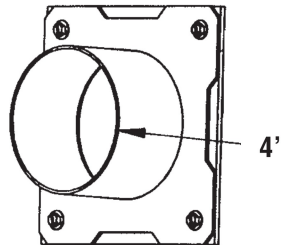

1

Profile 30 FS-2 & Profile INS-2

Profile 20 FS-2

2

Converts from standard 3" outlet to 4"

5

6

3

4

Surround / Trim Sizes

Large:
36" (91.4cm) height
48" 121.9cm) width

Medium:
32" (81.3cm) height
44" (111.75cm) width

Small:
28 1/2" (72.4cm) height
40 3/4" (103.5cm) width

NOTE: DIAGRAMS & ILLUSTRATIONS ARE NOT TO SCALE