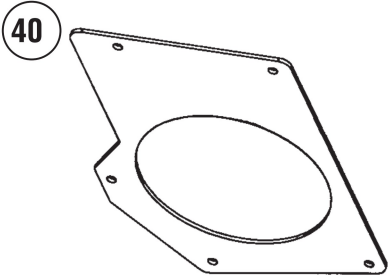

8

9

10

11

12

NOTE: DIAGRAMS & ILLUSTRATIONS ARE NOT TO SCALE

REPLACEMENT PARTS DIAGRAMS

REPLACEMENT PARTS DIAGRAMS

35

36

37

38

39

REPLACEMENT PARTS DIAGRAMS

OPTIONAL ACCESSORIES

Item #	Part #	Model	Description	Stove Model
1	14 m46	TKP2-G	Trim Kit, Gold	Profile® 20 FS-2
1	14 m47	TKP2-N	Trim Kit, Nickel	Profile 20 FS-2
1	14 m49	TKP3-G	Trim Kit, Gold	Profile 30 FS-2 & INS-2
1	14 m50	TKP3-N	Trim Kit, Nickel	Profile 30 FS-2 & INS-2
2	14 m81	QDPC-4	Quick Disconnect Pipe Connector, 4" *	All
	70K99	TSPK-B	Touch-up Spray Paint Kit, Black	All
3	14 m52	SKSP3	Surround Kit, Small, 28-1/2" x 40-3/4", Black	Profile 30 INS-2
3	14 m53	SKMP3	Surround Kit, Medium, 32" x 44", Black	Profile 30 INS-2
3	14 m54	SKLP3	Surround Kit, Large, 36" x 48", Black	Profile 30 INS-2
4	14 m55	STKSP3-B	Surround Trim Kit, Small, 28-1/2" x 40-3/4", Brass	Profile 30 INS-2
4	14 m56	STKMP3-B	Surround Trim Kit, Medium, 32" x 44", Brass	Profile 30 INS-2
4	14 m57	STKLP3-B	Surround Trim Kit, Large, 36" x 48", Brass	Profile 30 INS-2
5	H0244	DLS-P20	Decorative Log Set	Profile 20 FS-2
6	H0464	DLS-A03	Decorative Log Set	Profile 30 FS-2 & INS-2
	H0416	ZCK-PI	Zero Clearance Kit (for installing insert as a built-in)	Profile 30 INS-2
	70K99	TSPK - B	Touch-up Spray Paint Kit, Black	All

1

Profile 30 FS-2 & Profile INS-2

Profile 20 FS-2

2

Converts from standard 3" outlet to 4"

5

6

3

4

Surround / Trim Sizes

Large:
36" (91.4cm) height
48" 121.9cm) width

Medium:
32" (81.3cm) height
44" (111.75cm) width

Small:
28 1/2" (72.4cm) height
40 3/4" (103.5cm) width

NOTE: DIAGRAMS & ILLUSTRATIONS ARE NOT TO SCALE