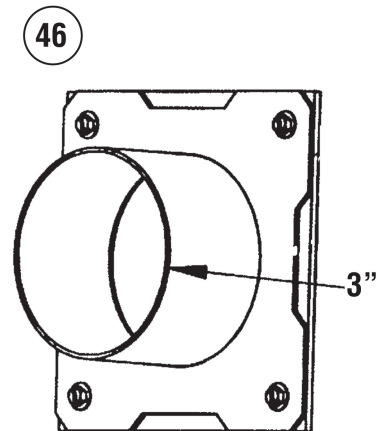

8

9

10

11

12

NOTE: DIAGRAMS & ILLUSTRATIONS ARE NOT TO SCALE

REPLACEMENT PARTS DIAGRAMS

REPLACEMENT PARTS DIAGRAMS

35

36

37

38

39

REPLACEMENT PARTS DIAGRAMS

OPTIONAL ACCESSORIES

Item #	Part #	Model	Description	Stove Model
1	14 m46	TKP2-G	Trim Kit, Gold	Profile® 20 FS-2
1	14 m47	TKP2-N	Trim Kit, Nickel	Profile 20 FS-2
1	14 m49	TKP3-G	Trim Kit, Gold	Profile 30 FS-2 & INS-2
1	14 m50	TKP3-N	Trim Kit, Nickel	Profile 30 FS-2 & INS-2
2	14 m81	QDPC-4	Quick Disconnect Pipe Connector, 4" *	All
	70K99	TSPK-B	Touch-up Spray Paint Kit, Black	All
3	14 m52	SKSP3	Surround Kit, Small, 28-1/2" x 40-3/4", Black	Profile 30 INS-2
3	14 m53	SKMP3	Surround Kit, Medium, 32" x 44", Black	Profile 30 INS-2
3	14 m54	SKLP3	Surround Kit, Large, 36" x 48", Black	Profile 30 INS-2
4	14 m55	STKSP3-B	Surround Trim Kit, Small, 28-1/2" x 40-3/4", Brass	Profile 30 INS-2
4	14 m56	STKMP3-B	Surround Trim Kit, Medium, 32" x 44", Brass	Profile 30 INS-2
4	14 m57	STKLP3-B	Surround Trim Kit, Large, 36" x 48", Brass	Profile 30 INS-2
5	H0244	DLS-P20	Decorative Log Set	Profile 20 FS-2
6	H0464	DLS-A03	Decorative Log Set	Profile 30 FS-2 & INS-2
	H0416	ZCK-PI	Zero Clearance Kit (for installing insert as a built-in)	Profile 30 INS-2
	70K99	TSPK - B	Touch-up Spray Paint Kit, Black	All

4

Surround / Trim Sizes

Large:
36" (91.4cm) height
48" 121.9cm) width

Medium:
32" (81.3cm) height
44" (111.75cm) width

Small:
28 1/2" (72.4cm) height
40 3/4" (103.5cm) width

NOTE: DIAGRAMS & ILLUSTRATIONS ARE NOT TO SCALE