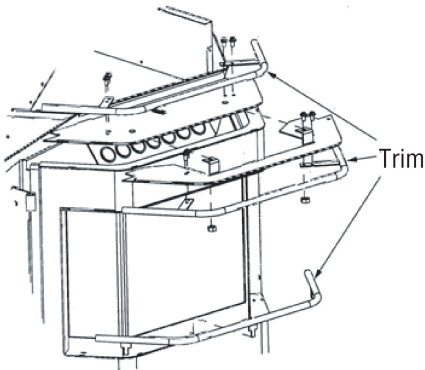

8

9

10

11

12

NOTE: DIAGRAMS & ILLUSTRATIONS ARE NOT TO SCALE

REPLACEMENT PARTS DIAGRAMS

REPLACEMENT PARTS DIAGRAMS

35

36

37

38

39

REPLACEMENT PARTS DIAGRAMS

OPTIONAL ACCESSORIES

Item #	Part #	Model	Description	Stove Model
1	14 m46	TKP2-G	Trim Kit, Gold	Profile® 20 FS-2
1	14 m47	TKP2-N	Trim Kit, Nickel	Profile 20 FS-2
1	14 m49	TKP3-G	Trim Kit, Gold	Profile 30 FS-2 & INS-2
1	14 m50	TKP3-N	Trim Kit, Nickel	Profile 30 FS-2 & INS-2
2	14 m81	QDPC-4	Quick Disconnect Pipe Connector, 4" *	All
	70K99	TSPK-B	Touch-up Spray Paint Kit, Black	All
3	14 m52	SKSP3	Surround Kit, Small, 28-1/2" x 40-3/4", Black	Profile 30 INS-2
3	14 m53	SKMP3	Surround Kit, Medium, 32" x 44", Black	Profile 30 INS-2
3	14 m54	SKLP3	Surround Kit, Large, 36" x 48", Black	Profile 30 INS-2
4	14 m55	STKSP3-B	Surround Trim Kit, Small, 28-1/2" x 40-3/4", Brass	Profile 30 INS-2
4	14 m56	STKMP3-B	Surround Trim Kit, Medium, 32" x 44", Brass	Profile 30 INS-2
4	14 m57	STKLP3-B	Surround Trim Kit, Large, 36" x 48", Brass	Profile 30 INS-2
5	H0244	DLS-P20	Decorative Log Set	Profile 20 FS-2
6	H0464	DLS-A03	Decorative Log Set	Profile 30 FS-2 & INS-2
	H0416	ZCK-PI	Zero Clearance Kit (for installing insert as a built-in)	Profile 30 INS-2
	70K99	TSPK - B	Touch-up Spray Paint Kit, Black	All

1

Profile 30 FS-2 & Profile INS-2

Profile 20 FS-2

2

Converts from standard 3" outlet to 4"

5

6

3

4

Surround / Trim Sizes

Large:
36" (91.4cm) height
48" 121.9cm) width

Medium:
32" (81.3cm) height
44" (111.75cm) width

Small:
28 1/2" (72.4cm) height
40 3/4" (103.5cm) width

NOTE: DIAGRAMS & ILLUSTRATIONS ARE NOT TO SCALE