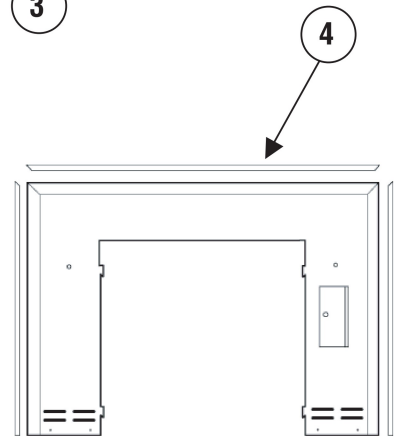

1

Profile 30 FS-2 & Profile INS-2

Profile 20 FS-2

2

Converts from standard 3" outlet to 4"

5

6

3

4

Surround / Trim Sizes

Large:
36" (91.4cm) height
48" 121.9cm) width

Medium:
32" (81.3cm) height
44" (111.75cm) width

Small:
28 1/2" (72.4cm) height
40 3/4" (103.5cm) width

NOTE: DIAGRAMS & ILLUSTRATIONS ARE NOT TO SCALE