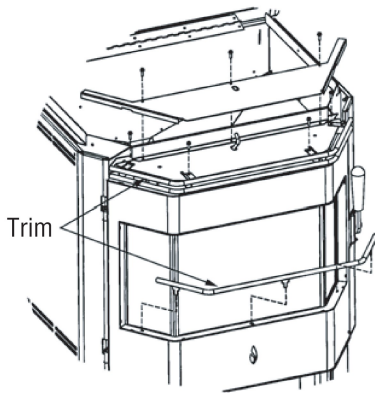

8

9

10

11

12

NOTE: DIAGRAMS & ILLUSTRATIONS ARE NOT TO SCALE

REPLACEMENT PARTS DIAGRAMS

REPLACEMENT PARTS DIAGRAMS

35

36

37

38

39

REPLACEMENT PARTS DIAGRAMS

OPTIONAL ACCESSORIES

Item #	Part #	Model	Description	Stove Model
1	14 m46	TKP2-G	Trim Kit, Gold	Profile® 20 FS-2
1	14 m47	TKP2-N	Trim Kit, Nickel	Profile 20 FS-2
1	14 m49	TKP3-G	Trim Kit, Gold	Profile 30 FS-2 & INS-2
1	14 m50	TKP3-N	Trim Kit, Nickel	Profile 30 FS-2 & INS-2
2	14 m81	QDPC-4	Quick Disconnect Pipe Connector, 4" *	All
	70K99	TSPK-B	Touch-up Spray Paint Kit, Black	All
3	14 m52	SKSP3	Surround Kit, Small, 28-1/2" x 40-3/4", Black	Profile 30 INS-2
3	14 m53	SKMP3	Surround Kit, Medium, 32" x 44", Black	Profile 30 INS-2
3	14 m54	SKLP3	Surround Kit, Large, 36" x 48", Black	Profile 30 INS-2
4	14 m55	STKSP3-B	Surround Trim Kit, Small, 28-1/2" x 40-3/4", Brass	Profile 30 INS-2
4	14 m56	STKMP3-B	Surround Trim Kit, Medium, 32" x 44", Brass	Profile 30 INS-2
4	14 m57	STKLP3-B	Surround Trim Kit, Large, 36" x 48", Brass	Profile 30 INS-2
5	H0244	DLS-P20	Decorative Log Set	Profile 20 FS-2
6	H0464	DLS-A03	Decorative Log Set	Profile 30 FS-2 & INS-2
	H0416	ZCK-PI	Zero Clearance Kit (for installing insert as a built-in)	Profile 30 INS-2
	70K99	TSPK - B	Touch-up Spray Paint Kit, Black	All

1

Profile 30 FS-2 & Profile INS-2

Profile 20 FS-2

2

Converts from standard 3" outlet to 4"

5

6

3

4

Surround / Trim Sizes

Large:
36" (91.4cm) height
48" 121.9cm) width

Medium:
32" (81.3cm) height
44" (111.75cm) width

Small:
28 1/2" (72.4cm) height
40 3/4" (103.5cm) width

NOTE: DIAGRAMS & ILLUSTRATIONS ARE NOT TO SCALE