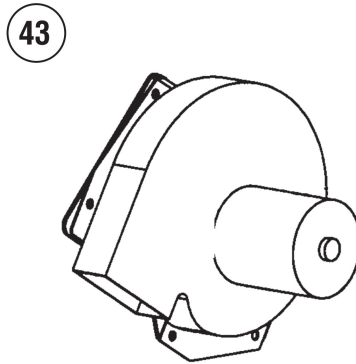

35

36

37

38

39

REPLACEMENT PARTS DIAGRAMS

OPTIONAL ACCESSORIES

Item #	Part #	Model	Description	Stove Model
1	14 m46	TKP2-G	Trim Kit, Gold	Profile® 20 FS-2
1	14 m47	TKP2-N	Trim Kit, Nickel	Profile 20 FS-2
1	14 m49	TKP3-G	Trim Kit, Gold	Profile 30 FS-2 & INS-2
1	14 m50	TKP3-N	Trim Kit, Nickel	Profile 30 FS-2 & INS-2
2	14 m81	QDPC-4	Quick Disconnect Pipe Connector, 4" *	All
	70K99	TSPK-B	Touch-up Spray Paint Kit, Black	All
3	14 m52	SKSP3	Surround Kit, Small, 28-1/2" x 40-3/4", Black	Profile 30 INS-2
3	14 m53	SKMP3	Surround Kit, Medium, 32" x 44", Black	Profile 30 INS-2
3	14 m54	SKLP3	Surround Kit, Large, 36" x 48", Black	Profile 30 INS-2
4	14 m55	STKSP3-B	Surround Trim Kit, Small, 28-1/2" x 40-3/4", Brass	Profile 30 INS-2
4	14 m56	STKMP3-B	Surround Trim Kit, Medium, 32" x 44", Brass	Profile 30 INS-2
4	14 m57	STKLP3-B	Surround Trim Kit, Large, 36" x 48", Brass	Profile 30 INS-2
5	H0244	DLS-P20	Decorative Log Set	Profile 20 FS-2
6	H0464	DLS-A03	Decorative Log Set	Profile 30 FS-2 & INS-2
	H0416	ZCK-PI	Zero Clearance Kit (for installing insert as a built-in)	Profile 30 INS-2
	70K99	TSPK - B	Touch-up Spray Paint Kit, Black	All

4

Surround / Trim Sizes

Large:
36" (91.4cm) height
48" 121.9cm) width

Medium:
32" (81.3cm) height
44" (111.75cm) width

Small:
28 1/2" (72.4cm) height
40 3/4" (103.5cm) width

NOTE: DIAGRAMS & ILLUSTRATIONS ARE NOT TO SCALE