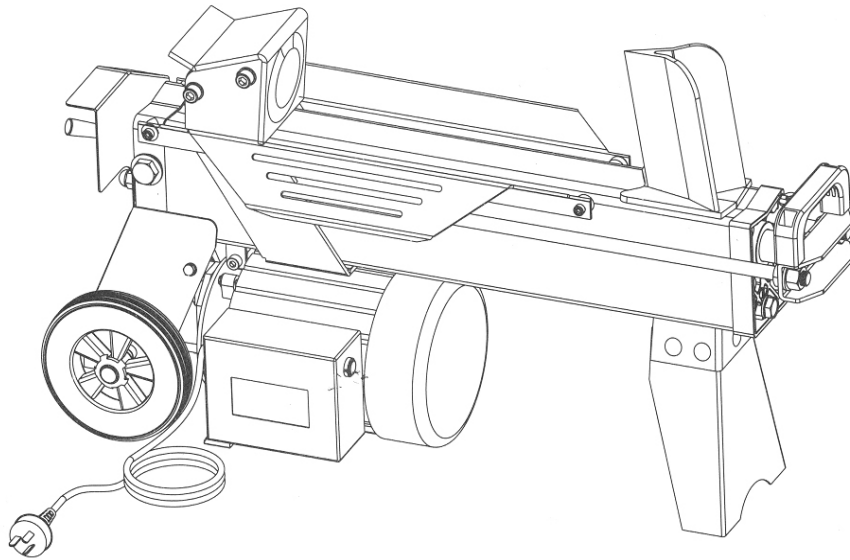

Earthquake[®]

OPERATOR'S MANUAL & PARTS ***W1000 4-TON Mini Electric Log Splitter***

OMW1000
Rev. 8/9/07
© 2007 Ardisam, Inc.
All Rights Reserved.

W1000 MINI ELECTRIC LOG SPLITTER BREAKDOWN

MINIMUM ORDER\$10.00