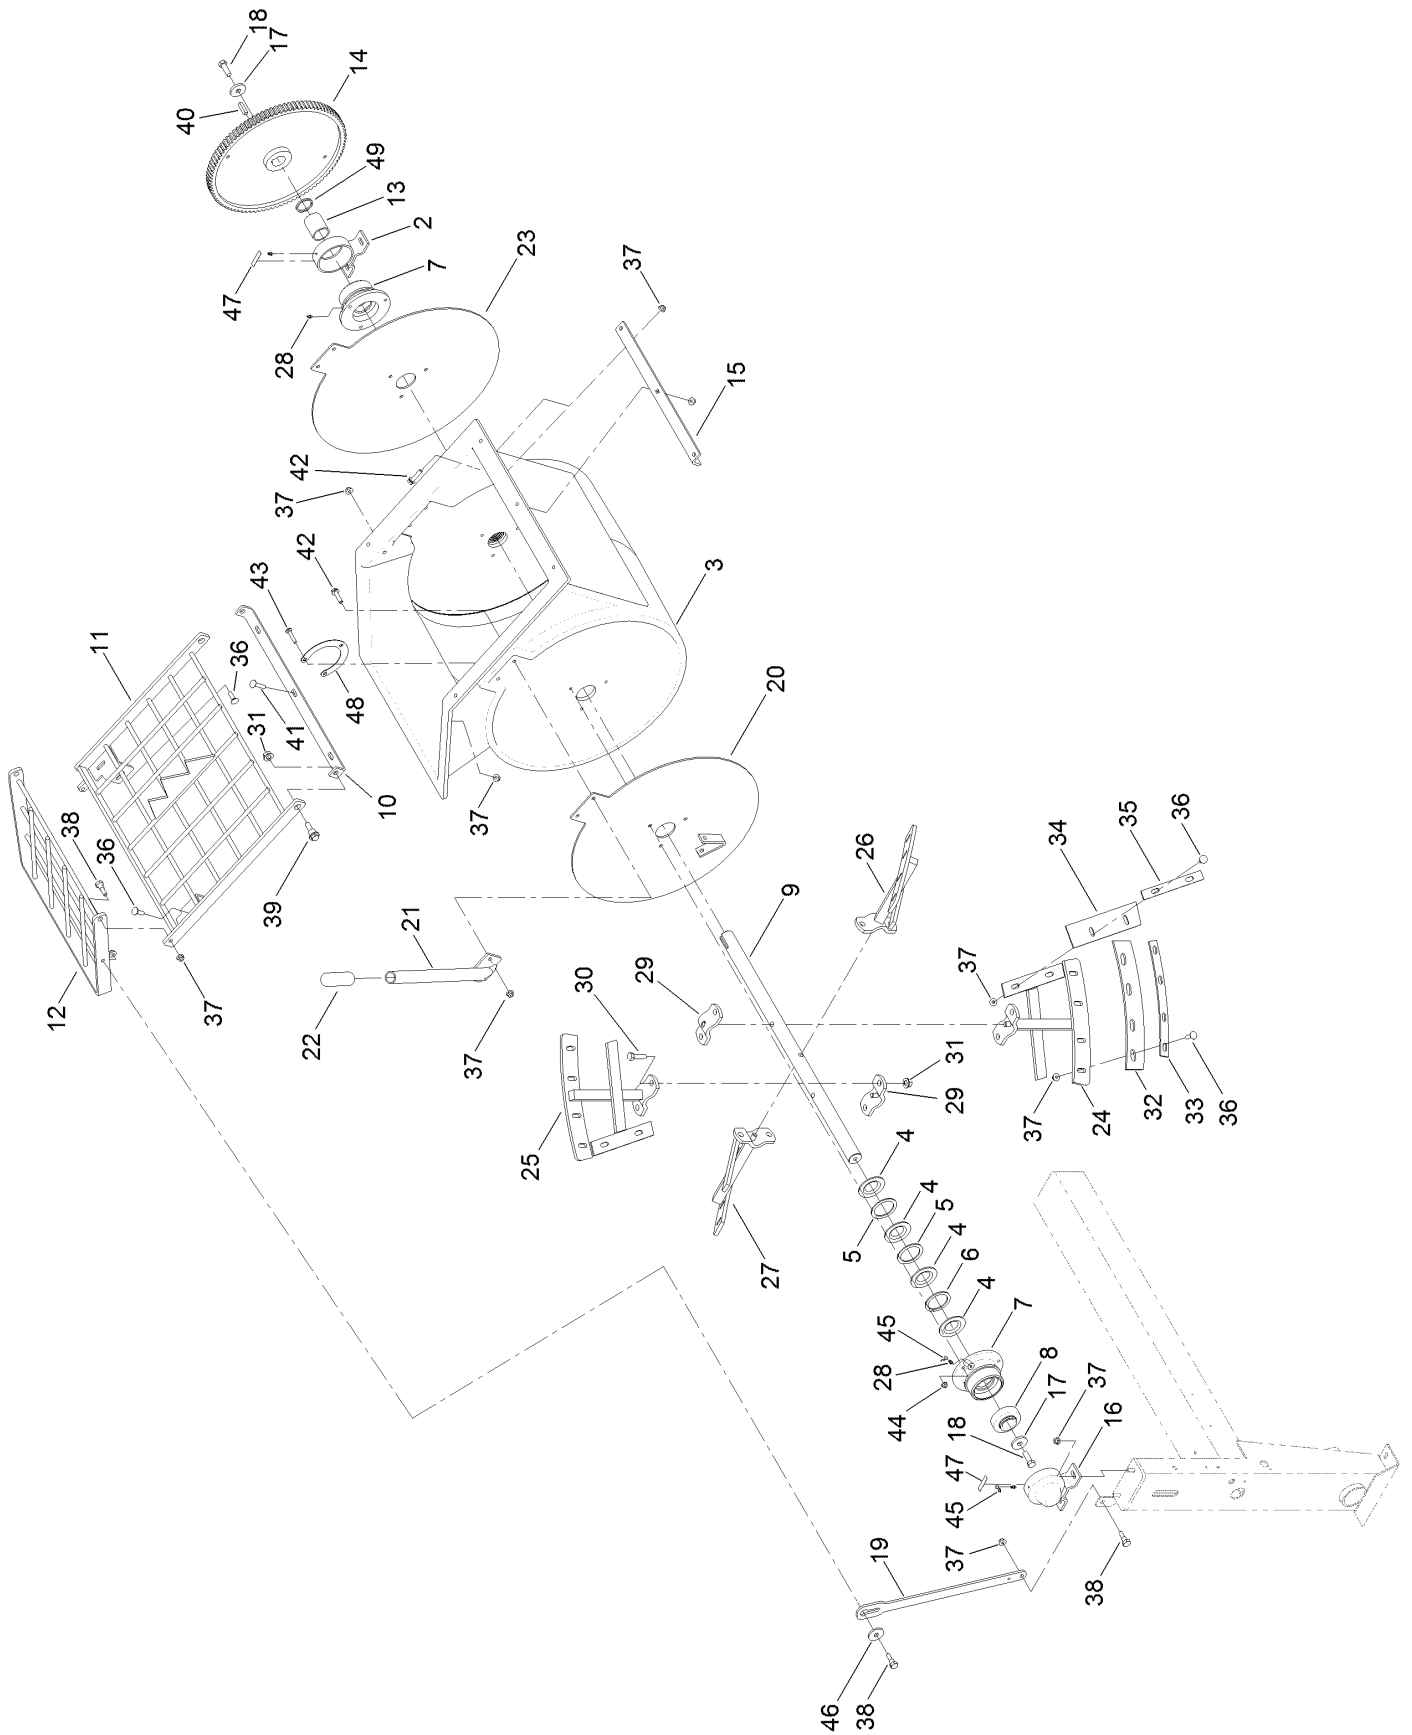

Drum Assembly

Drum Assembly (continued)

<i>Ref.</i>	<i>Part Number</i>	<i>Qty.</i>	<i>Description</i>	<i>Ref.</i>	<i>Part Number</i>	<i>Qty.</i>	<i>Description</i>
2	ST24021-01	1	Trunnion	26	ST45852-01	1	Paddle
3	127-2876	1	Drum	27	ST45853-01	1	Paddle
4	ST32324	8	Seal-Drum	28	ST46042	4	Fitting-Grease
5	ST24017	4	Washer-Flat	29	ST24107-01	2	Clamp
6	ST25881	2	Washer-Split	30	325-7	6	Screw-HH
7	ST32326-01	2	Housing-Bearing	31	99-5107	8	Nut-Lock
8	ST32003	2	Bearing-Ball	32	ST24106	4	Blade-Rubber, Long
9	ST45844-01	1	Shaft-Drum	33	ST24104-01	4	Bar-Backer, Long
10	ST45838-01	1	Bracket-Guard, Mount	34	ST47331	2	Blade-Rubber, Short
11	125-6288-01	1	Guard-Drum	35	ST42707-01	2	Bar-Backer, Side
12	125-6289-01	1	Guard-Moveable	36	3231-25	24	Bolt-CARR
13	ST25909	1	Spacer-Shaft, Drum	37	104-8301	43	Nut-Flange, NI
14	ST26933-03	1	Gear-94 Teeth	38	80-1300	4	Bolt-Shoulder
15	ST45856-01	1	Bracket-Support, Guard	39	116-0780	2	Screw-HHF, Shoulder
16	ST36574-01	1	Trunnion-Capped	40	ST81060	1	Key-Square
17	ST26326	2	Washer-Flat	41	3231-5	3	Screw-CARR
18	325-6	2	Screw-HH	42	114-4681	8	Screw-HHF
19	125-6290-03	1	Bar-Guard, Lifter	43	3230-5	6	Screw-CARR
20	ST45845-01	1	End-Drum	44	104-8300	6	Nut-Flange, NI
21	ST24406-01	1	Handle	45	ST47001	4	Cap-Plug
22	ST47023	1	Grip-Hand	46	106-2008	1	Washer-Thrust
23	ST45846-01	1	End-Drum	47	125-8175	2	Decal-Grease
24	ST45848-01	1	Paddle	48	127-1666-01	2	Spacer-Bolt
25	ST45849-01	1	Paddle	49	ST44284	1	Spacer-Shaft, Drum