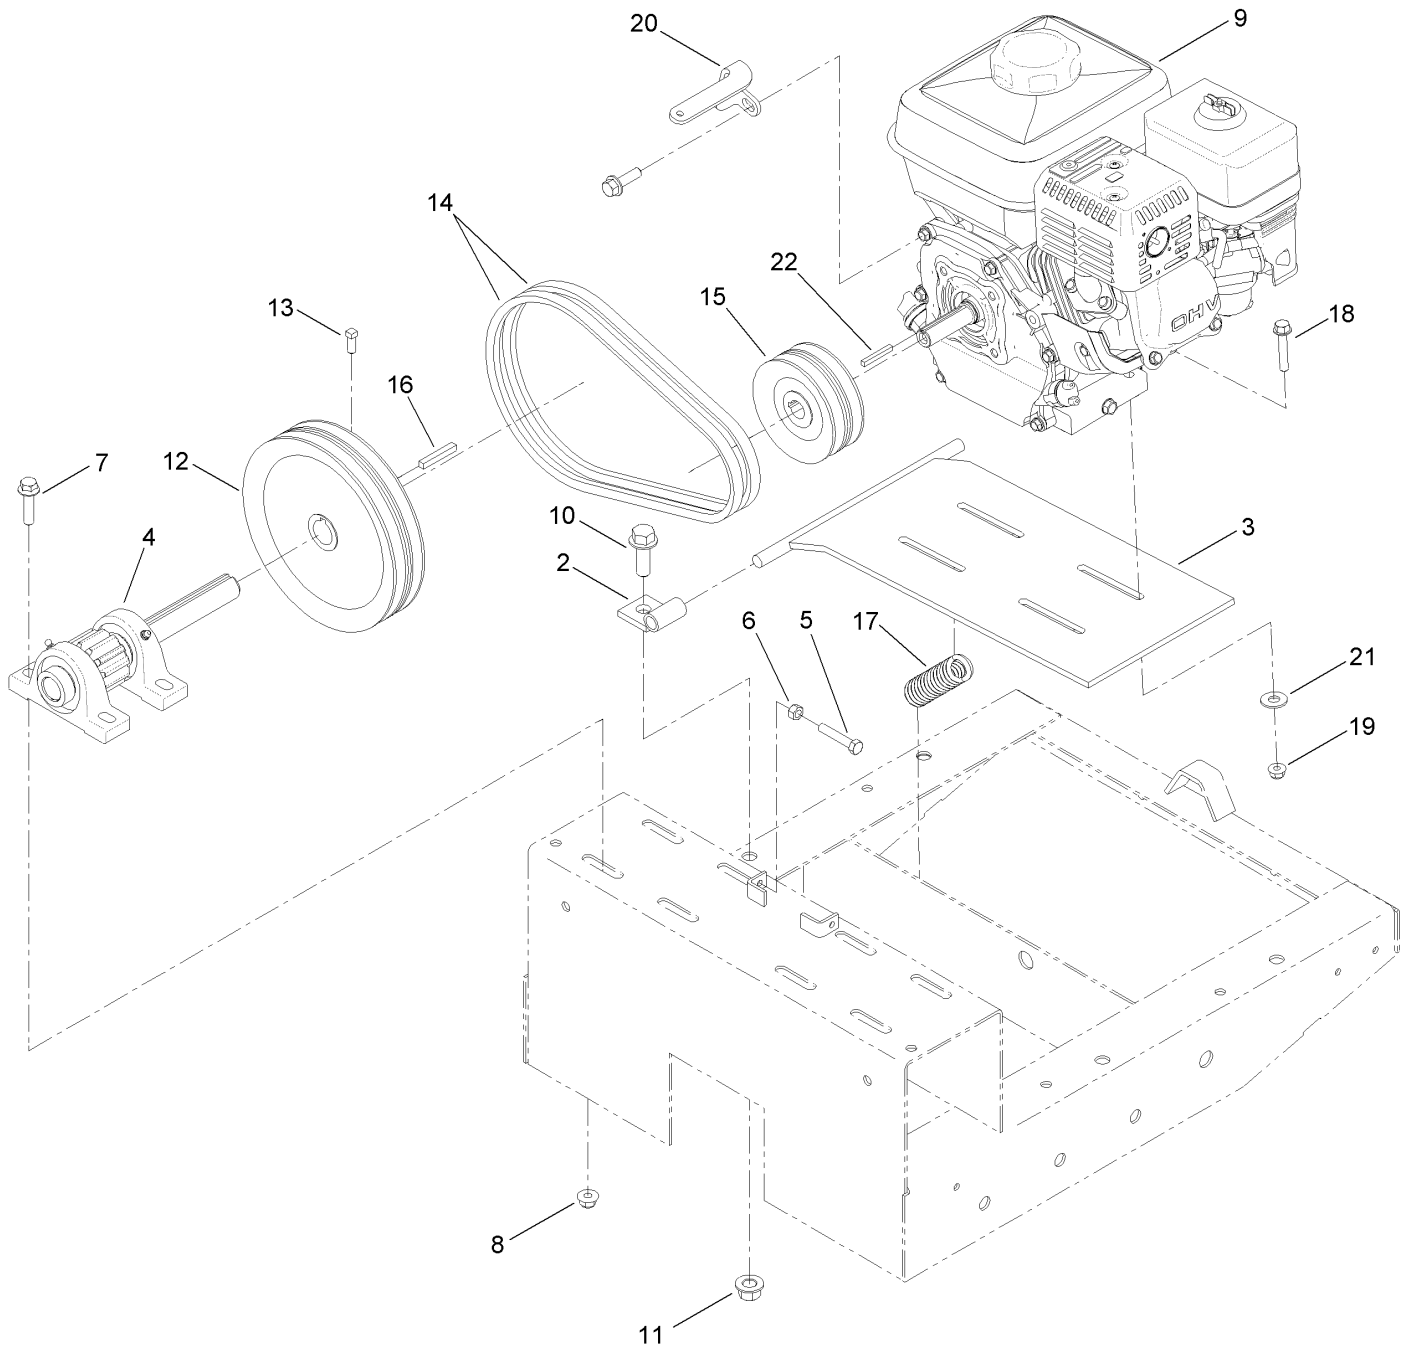

Engine, Belt and Pinion Assembly

Engine, Belt and Pinion Assembly (continued)

<i>Ref.</i>	<i>Part Number</i>	<i>Qty.</i>	<i>Description</i>	<i>Ref.</i>	<i>Part Number</i>	<i>Qty.</i>	<i>Description</i>
2	ST57786-03	2	Mount-Motor	13	120-6474	2	Screw-Set, SQH
3	ST39565-03	1	Base-Motor	14	ST34052	2	Belt-V
4	131-5704	1	Pinion ASM	15	ST38664	1	Sheave
5	322-41	1	Screw-HH	16	7-0238	1	Key-Square
6	3217-6	1	Nut-Hex	17	ST34849	1	Spring
7	114-4681	4	Screw-HHF	18	94-5780	4	Screw-HWH
8	104-8301	4	Nut-Flange, NI	19	104-8300	4	Nut-Flange, NI
9	125-4820	1	Engine-Honda, Gx160 ●	20	127-1665-03	1	Guide-Belt
10	100-6116	2	Screw-HHF	21	3256-4	4	Washer-Flat
11	99-5107	2	Nut-Lock	22	ST37716	1	Key-Square
12	ST38450	1	Sheave				

● Obtain parts from www.honda-engines.com