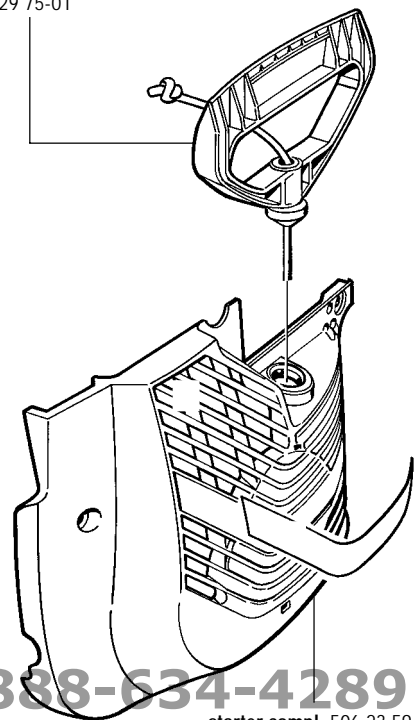

PARTNER

1999 05

888-634-4289

K950 RESCUE

ConstructionParts.com

compl. 506 29 02-24*

506 30 23-01*

506 30 24-01*

PARTNER K950 Rescue
max 5400 rpm
Ø 25,4 (Ø 1") - Ø 350 (Ø 14")

506 30 40-12

ConstructionParts.com

506 29 75-01

888-634-4289

starter compl. 506 23 59-02