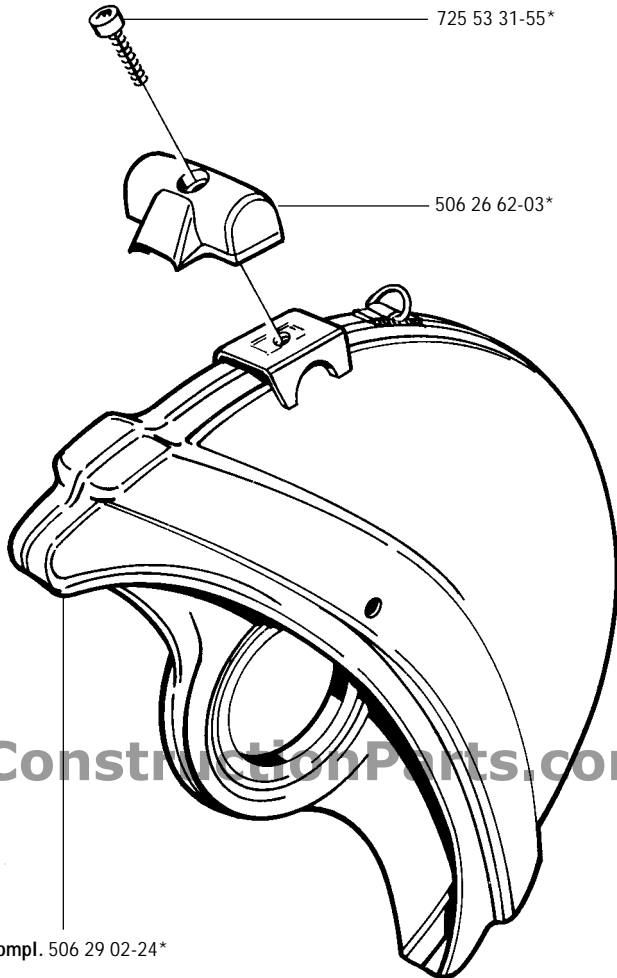

PARTNER

1999 05

888-634-4289

K950 RESCUE

ConstructionParts.com

compl. 506 29 02-24*

506 30 23-01*

506 30 24-01*

PARTNER K950 Rescue
max 5400 rpm
Ø 25,4 (Ø 1") - Ø 350 (Ø 14")

506 30 40-12

ConstructionParts.com

506 29 75-01

888-634-4289

starter compl. 506 23 59-02