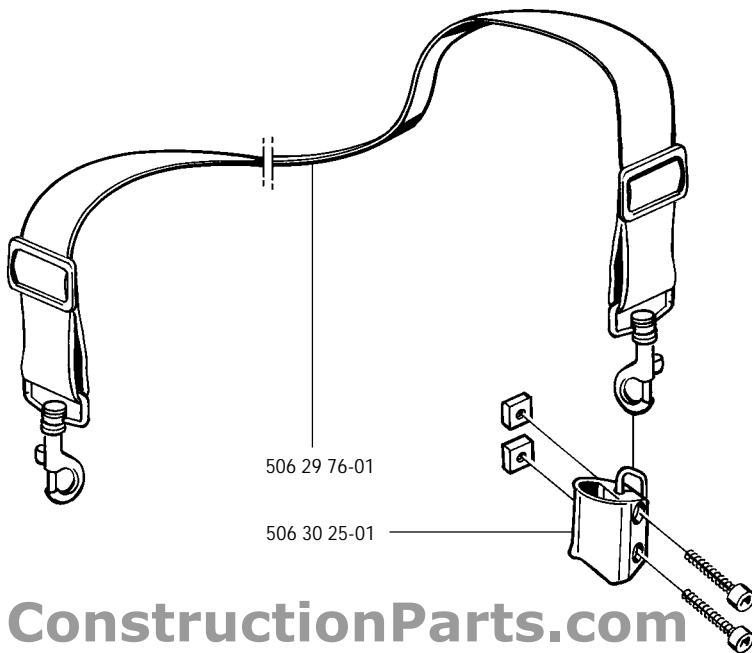

PARTNER

1999 05

888-634-4289

K950 RESCUE

ConstructionParts.com

compl. 506 29 02-24*

506 30 23-01*

506 30 24-01*

PARTNER K950 Rescue
max 5400 rpm
Ø 25,4 (Ø 1") - Ø 350 (Ø 14")

506 30 40-12

ConstructionParts.com

506 29 75-01

888-634-4289

starter compl. 506 23 59-02