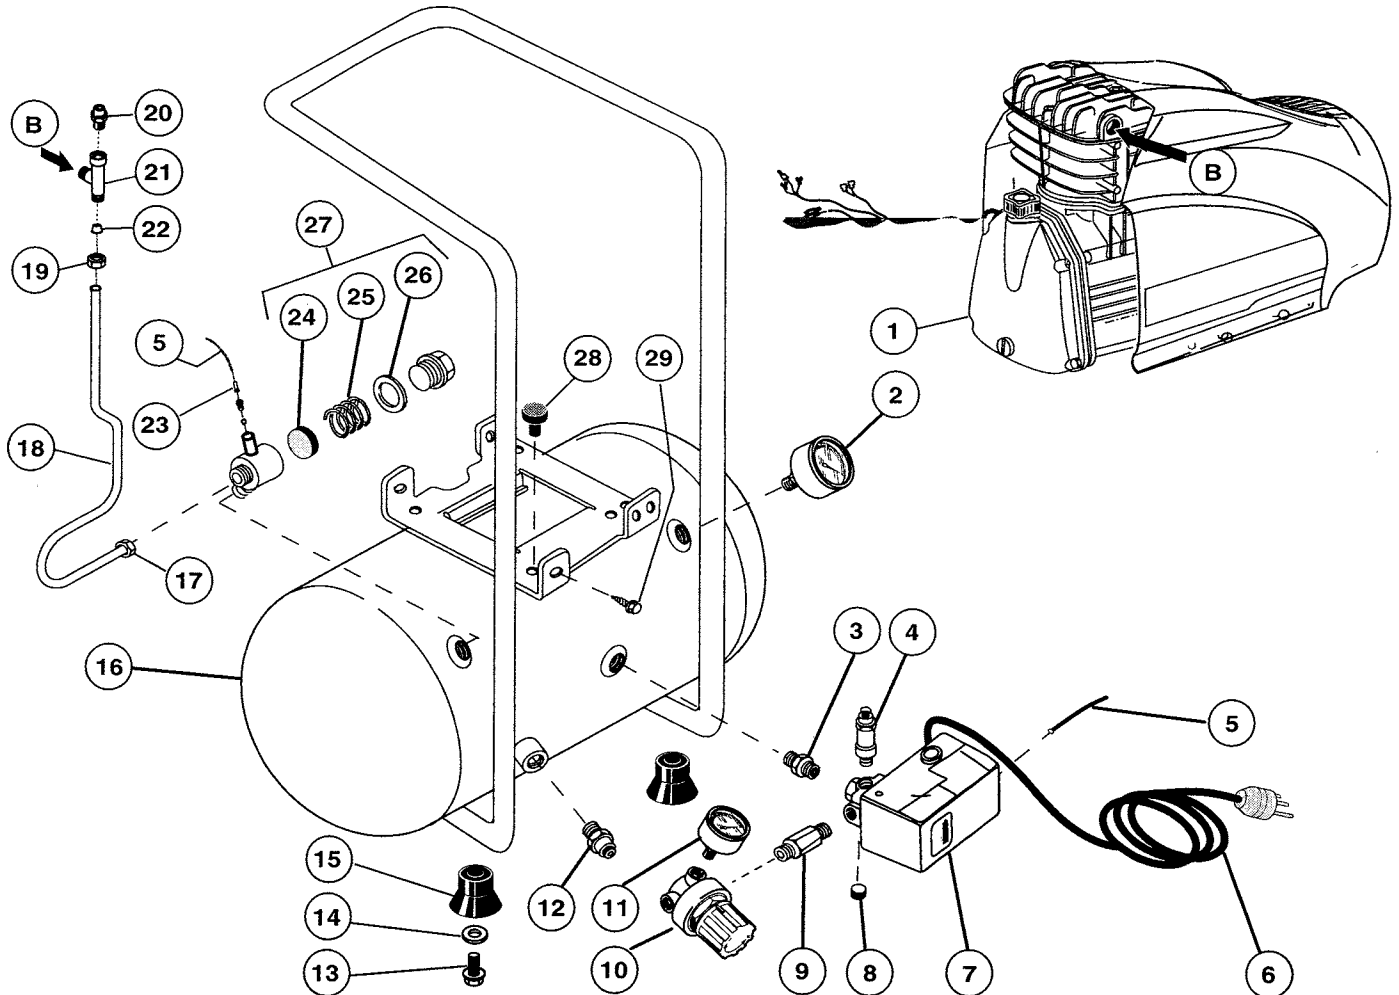

ROLAIR

SCHEMATIC FOR MODEL
FC1500HBP2

PARTS LIST FOR FC1500HBP2

Schematic #	Description	Part #	Qty.
1	1.5 HP Pump/Motor	PMP11SF2500FC	1
2	Gauge – Tank	FC330052000	1
3	Nipple	FC011017000	1
4	Safety Valve	FC047027001	1
5	Nylon Tubing	FC046001000	1
6	Cord w/Plug	FC164A08300	1
7	Pressure Switch	FC321054000	1
8	Plug	FC011018000	1
9	Nipple	FC011017001	1
10	Regulator	FC319108000	1
11	Gauge – Line	FC330006000	1
12	Drain Valve	FC022029000	1
13	Screw	FC014013004	4
14	Washer	FC014005004	4
15	Rubber Foot	FC199968000	4
16	Tank Assembly	FC126HQ0010	1
17	Lock Nut	FC199437000	1
18	Discharge Tube	FC168HQ0009	1
19	Lock Nut	FC011117002	1
20	Bleeder Valve	FC011158000	1
21	Discharge Tee	FC199617000	1
22	Ring	FC011117000	1
23	Brass Sleeve	FC011304000	1
24	Seal	FC047113001	1
25	Spring	FC047113002	1
26	O-Ring	FC010041000	1
27	Check Valve	FC347043000	1
28	Vibration Dampener	FC199575000	4
29	Screw	FC014013042	4