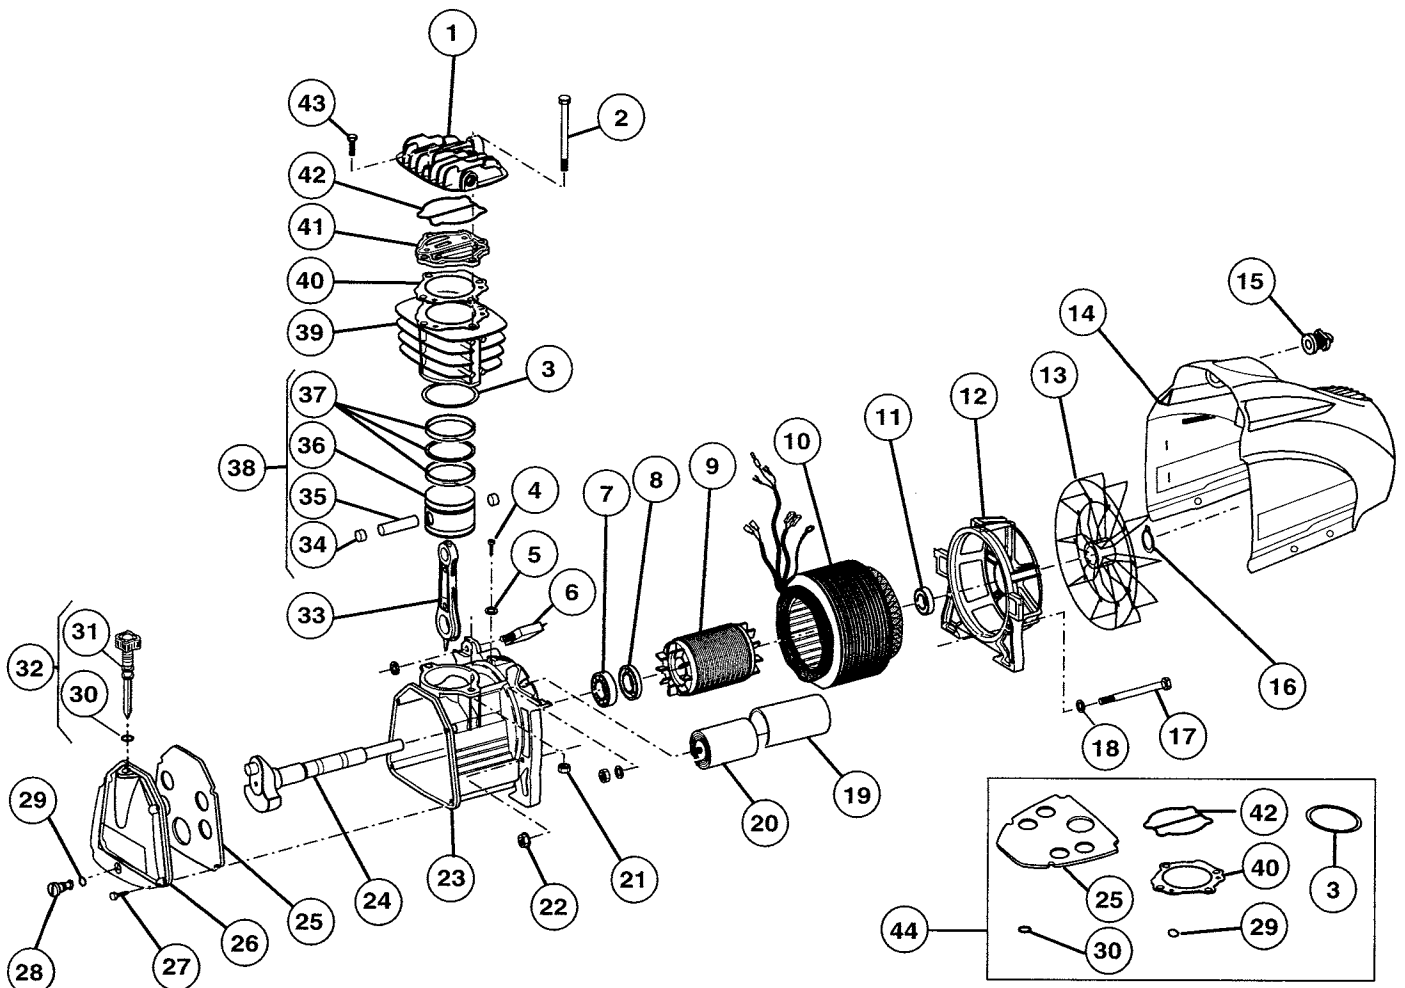

ROLAIR

**SCHEMATIC FOR
PMP11SF2500FC**

PARTS LIST FOR PMP11SF2500FC

Schematic #	Description	Part #	Qty.
1	Head	FC116120015	1
2	Bolt	FC014001071	2
3	O-Ring	FC010133001	1
4	Screw	FC014013001	1
5	Lock Washer	FC014008006	1
6	Manual Reset Button	FC008331000	1
7	Bearing	FC033082000	1
8	Seal	FC010132000	1
9	Rotor	FC134135000	1
10	Stator	FC316122652	1
11	Bearing	FC033005000	1
12	End Bell	FC116120007	1
13	Fan	FC116120008	1
14	Shroud	FC280801021	1
15	Filter Element	FC317064000	1
16	C-Clip	FC015083000	1
17	Bolt	FC014002124	3
18	Lock Washer	FC014008004	3
19	Capacitor Cover	FC116034013	1
20	Capacitor	FC009200075	1
21	Nut	FC014003001	2
22	Nut	FC161190010	3
23	Crankcase	FC116120006	1
24	Crankshaft	FC116120023	1
25	Diaphragm	FC116120030	1
26	Crankcase Cover	FC016120003	1
27	Screw	FC014006024	4
28	Drain Plug	FC014013024	1
29	O-Ring	FC010072000	1
30	O-Ring	FC010024000	1
31	Dipstick	FC012043000	1
32	Dipstick with O-Ring	FC312043000	1
33	Connecting Rod	FC116091021	1
34	Snap Ring	FC015001000	2
35	Piston Pin	FC116022040	1
36	Piston	FC116022004	1
37	Ring Set	FC216022003	1
38	Piston Assembly	FC416022004	1
39	Cylinder	FC116HT0101	1
40	Gasket	FC116HT0003	1
41	Valve Plate	FC116120200	1
42	Gasket	FC116120014	1
43	Bolt	FC014013031	2
44	Gasket Set	FC216120004	1
	1.5 HP Pump/Motor	PMP11SF2500FC	1