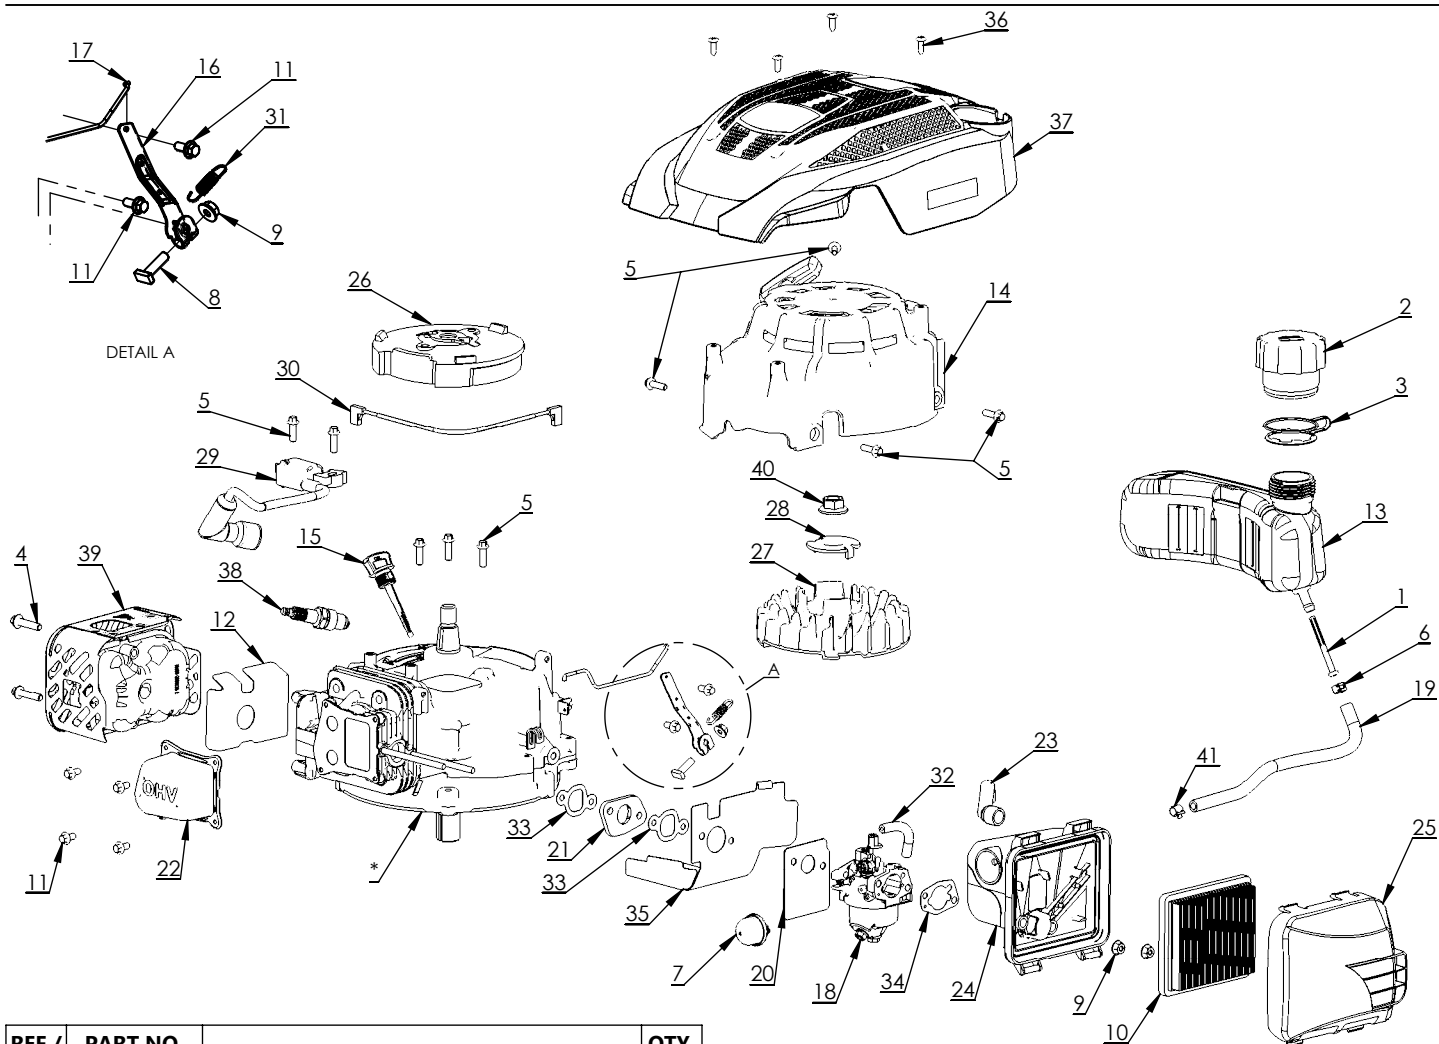

REF./REP.	PART NO. /° RÉF.	DESCRIPTION	QTY./QTÉ
1	11008	FUEL FILTER	1
2	11910	GAS CAP	1
3	11911	GAS CAP RETAINER	1
4	13828	BOLT M6X1.0X30 MM	2
5	16779	BOLT M5X0.8X20 MM	9
6	23271	HOSE CLAMP 10.5 MM	1
7	29915	PRIMER BULB	1
8	29993	T-HEAD BOLT M6X1.0X21 MM	1
9	300492	NUT M6X1.0X6.0 MM	3
10	30169	AIR FILTER	1
11	400018	BOLT M5X0.8X12 MM	6
12	40627	MUFFLER INSULATOR PLATE	1
13	40635	FUEL TANK	1
14	40637	STARTER RECOIL ASSEMBLY	1
15	40638	OIL DIPSTICK	1
16	40639	GOVERNOR ARM	1
17	40640	GOVERNOR ROD	1
18	40641	CARBURATOR	1
19	40715	FUEL LINE	1
20	40725	INSULATOR PLATE GASKET	1
21	40726	CARBURETOR INSULATOR PLATE	1

REF./REP.	PART NO. /° RÉF.	DESCRIPTION	QTY./QTÉ
22	40768	VALVE COVER	1
23	40769	BREATHER TUBE	1
24	40770	AIR CLEANER BASE	1
25	40771	AIR CLEANER COVER	1
26	40794	FLYWHEEL ASSEMBLY	1
27	40795	IMPELLER	1
28	40796	STARTER CUP SEAT	1
29	40797	IGNITION COIL	1
30	40798	IGNITION COIL WIRE	1
31	40819	GOVERNOR SPRING	1
32	40820	PRIMER TUBE	1
33	40829	INTAKE GASKET	2
34	40830	AIR CLEANER GASKET	1
35	40831	CARBURATOR SHIELD	1
36	40911	SCREW 4.8X16MM PHILLIPS	4
37	40913	ENGINE SHROUD	1
38	40919	SPARK PLUG TORCH F5RTC	1
39	41492	MUFFLER ASSEMBLY	1
40	64274	NUT M14X1.5 MM	1
41	67081	HOSE CLAMP 7.5 MM	1