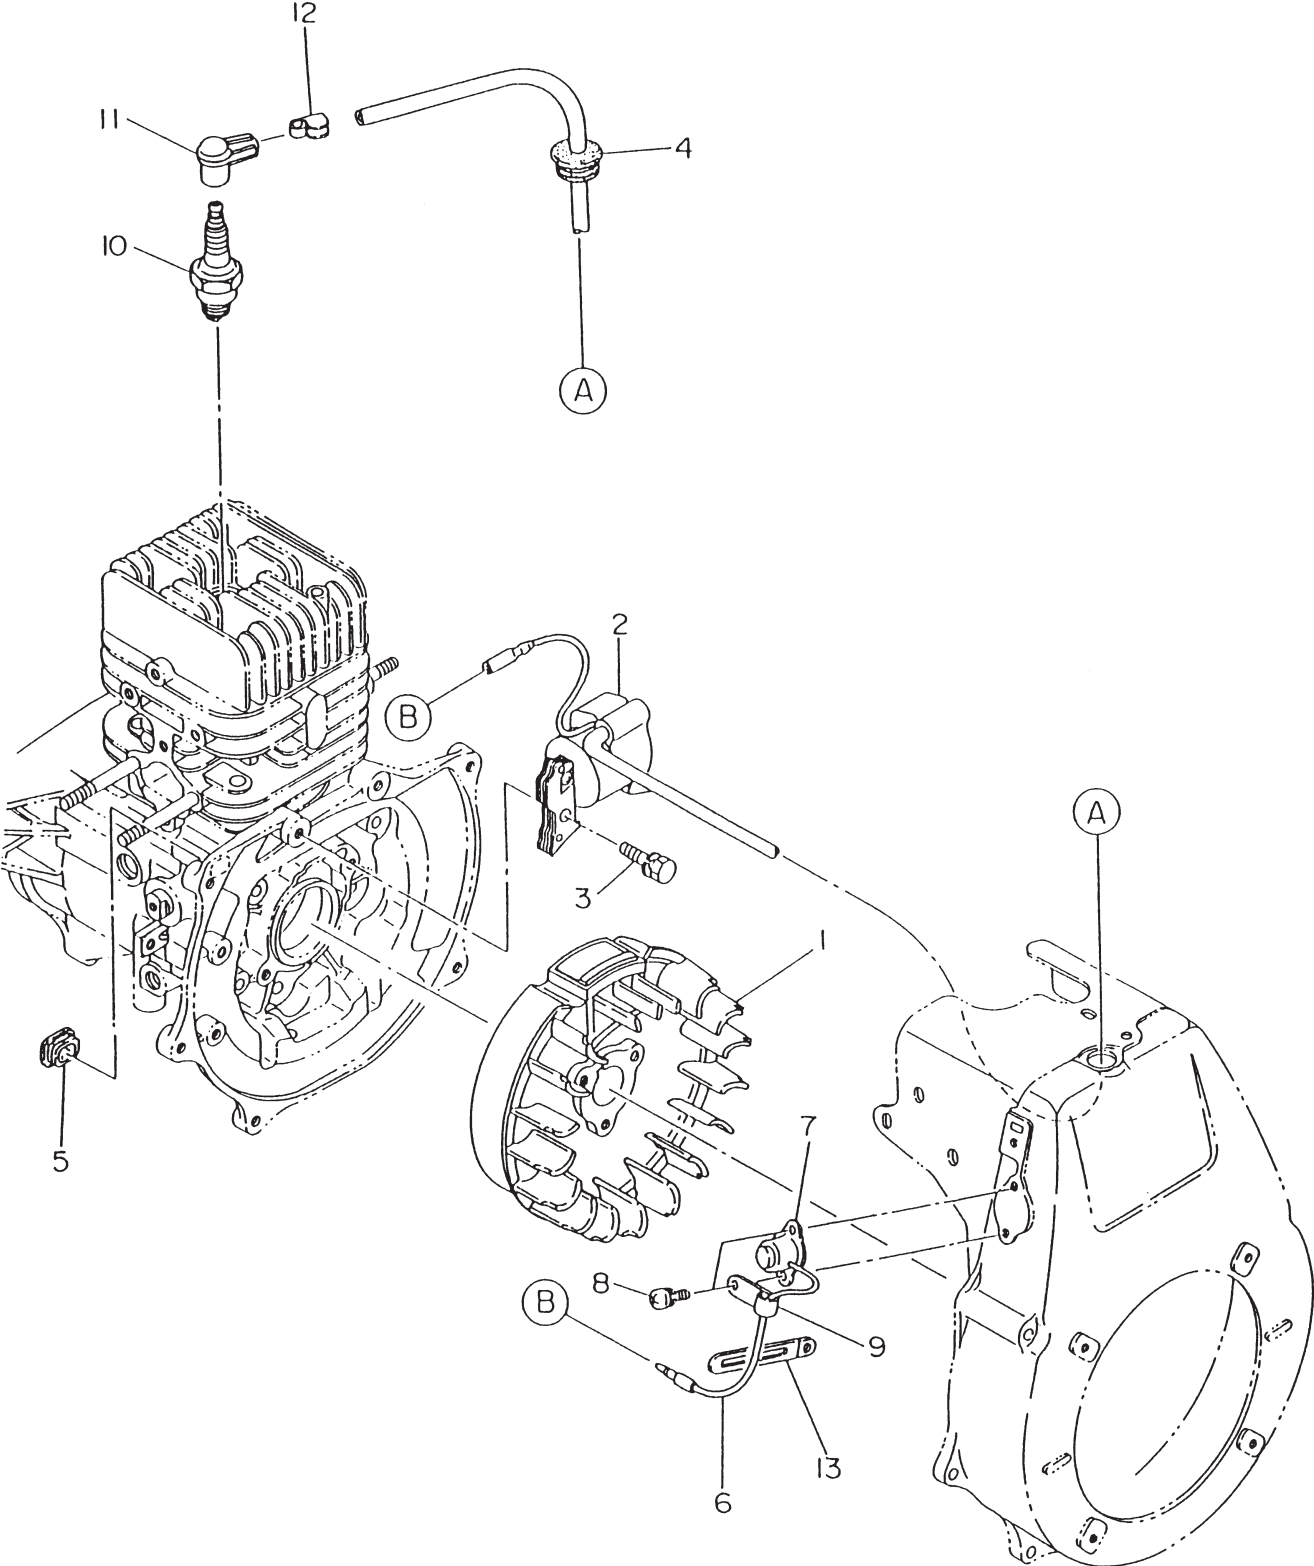

EC-12G ENGINE (ROBIN) — ELECTRIC DEVICE

ELECTRIC DEVICE

EC-12G ENGINE (ROBIN) — ELECTRIC DEVICE

BLOWER HOUSING AND RECOIL STARTER

<u>NO</u>	<u>PART NO</u>	<u>PART NAME</u>	<u>QTY</u>	<u>REMARKS</u>
1	1617010100	MAGNETO ASSY.	1	INCLUDES ITEM W/*
1*	1617012008	FLYWHEEL COMPL.	1	
2*	1617013008	IGNITION COIL, COMPL.	1	
3	0011006200	BOLT AND WASHER ASSY.	2	
4	1617500103	GROMMET, HIGH	1	
5	1577500203	GROMMET	1	
6	1067330101	WIRE COMPL.	1	COMES WITH STOP BUTTON
7	0669900217	STOP BUTTON	1	REPLACES 0662000070
8	0043504080	SCREW AND WASHER ASSY.	2	
9	0566030010	CLAMP	1	
10	0650140460	SPARK PLUG	1	
11	2307510113	SPARK PLUG CAP	1	
12	0659000010	PLUG TERMINAL	1	
13	1507520103	CLAMP	1