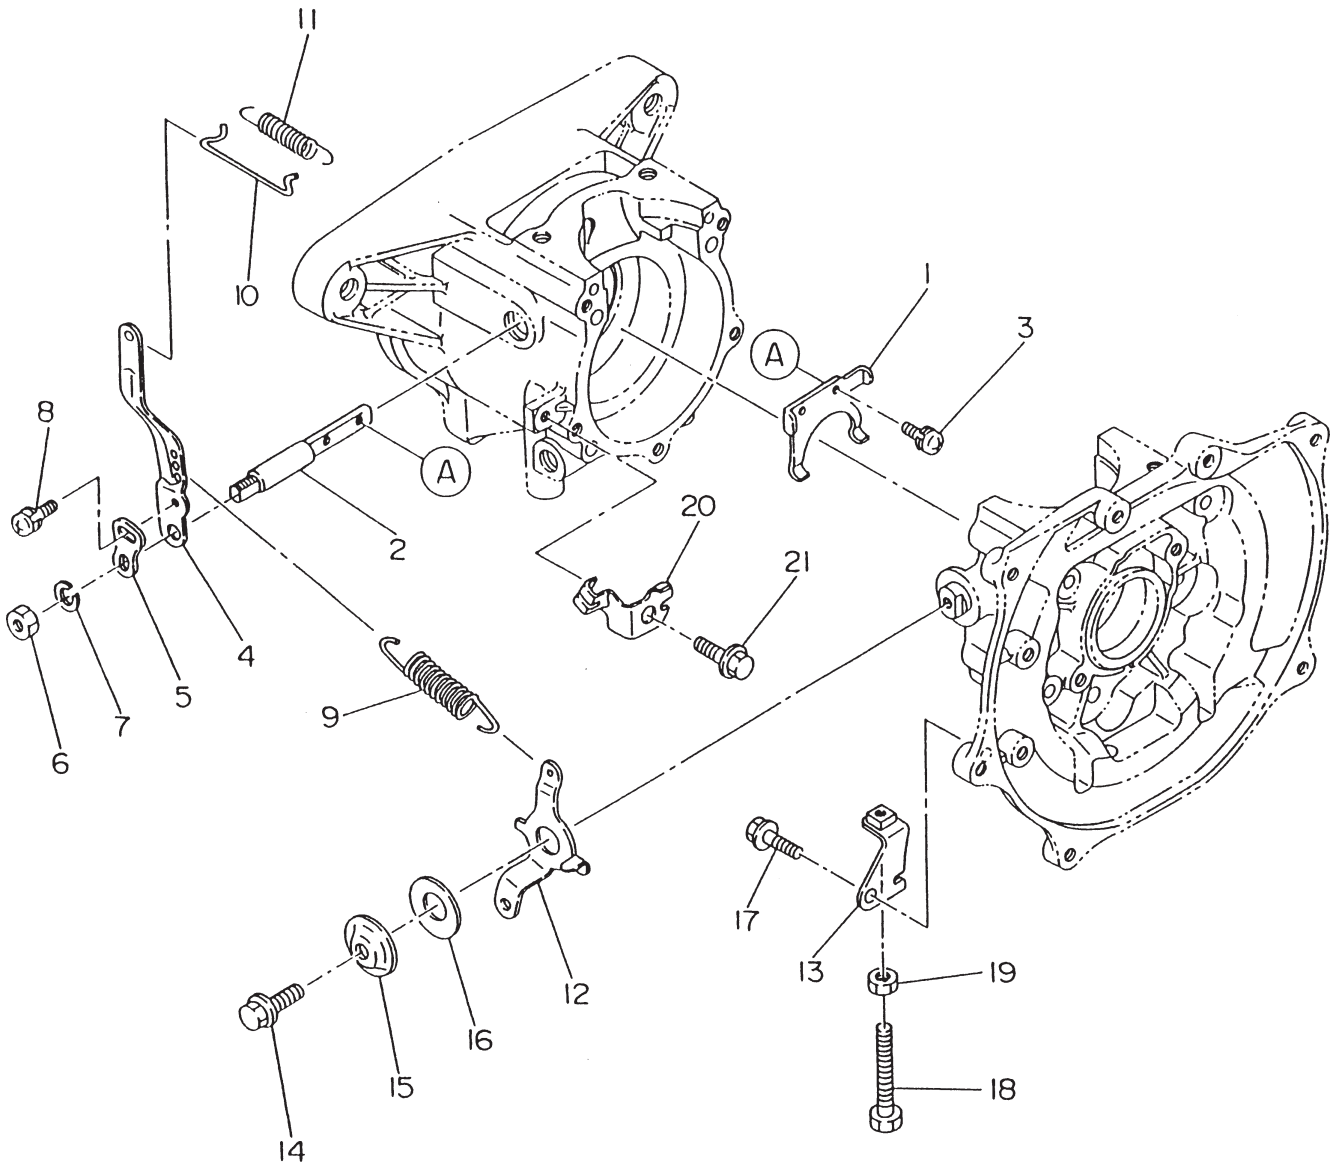

EC-12G ENGINE (ROBIN) — GOVERNOR

GOVERNOR

EC-12G ENGINE (ROBIN) — GOVERNOR

GOVERNOR

<u>NO</u>	<u>PART NO</u>	<u>PART NAME</u>	<u>QTY</u>	<u>REMARKS</u>
1	1574210103	GOVERNOR YOKE	1	
2	1064220103	GOVERNOR SHAFT	1	REPLACES 1574220103
3	0043504060	SCREW	2	
4	1614230101	GOVERNOR LEVER	1	
5	1064240101	ADJUSTING PLATE	1	REPLACES 1574240101
6	0021906000	NUT	1	
7	030206150	SPRING WASHER	1	REPLACES 0032006000
8	0043504080	SCREW AND WASHER ASSY.	1	REPLACES 0043604080
9	1614250113	GOVERNOR SPRING	1	REPLACES 1614250101
10	2274270101	GOVERNOR ROD	1	
11	1064280113	ROD SPRING	1	
12	1614341001	SPEED CONTROL COMPL.	1	
13	1614350111	STOP PLATE COMPL.	1	
14	0110060050	FLANGE BOLT	1	REPLACES 0110060010
15	1574510113	COVER	1	REPLACES 1574510101
16	1574610103	WASHER	1	
17	0110060050	FLANGE BOLT	1	REPLACES 0110060010
18	0016506350	BOLT	1	
19	0021706000	NUT	1	
20	1614420101	WIRE BRACKET	1	
21	0110060050	FLANGE BOLT	1	REPLACES 0110060010