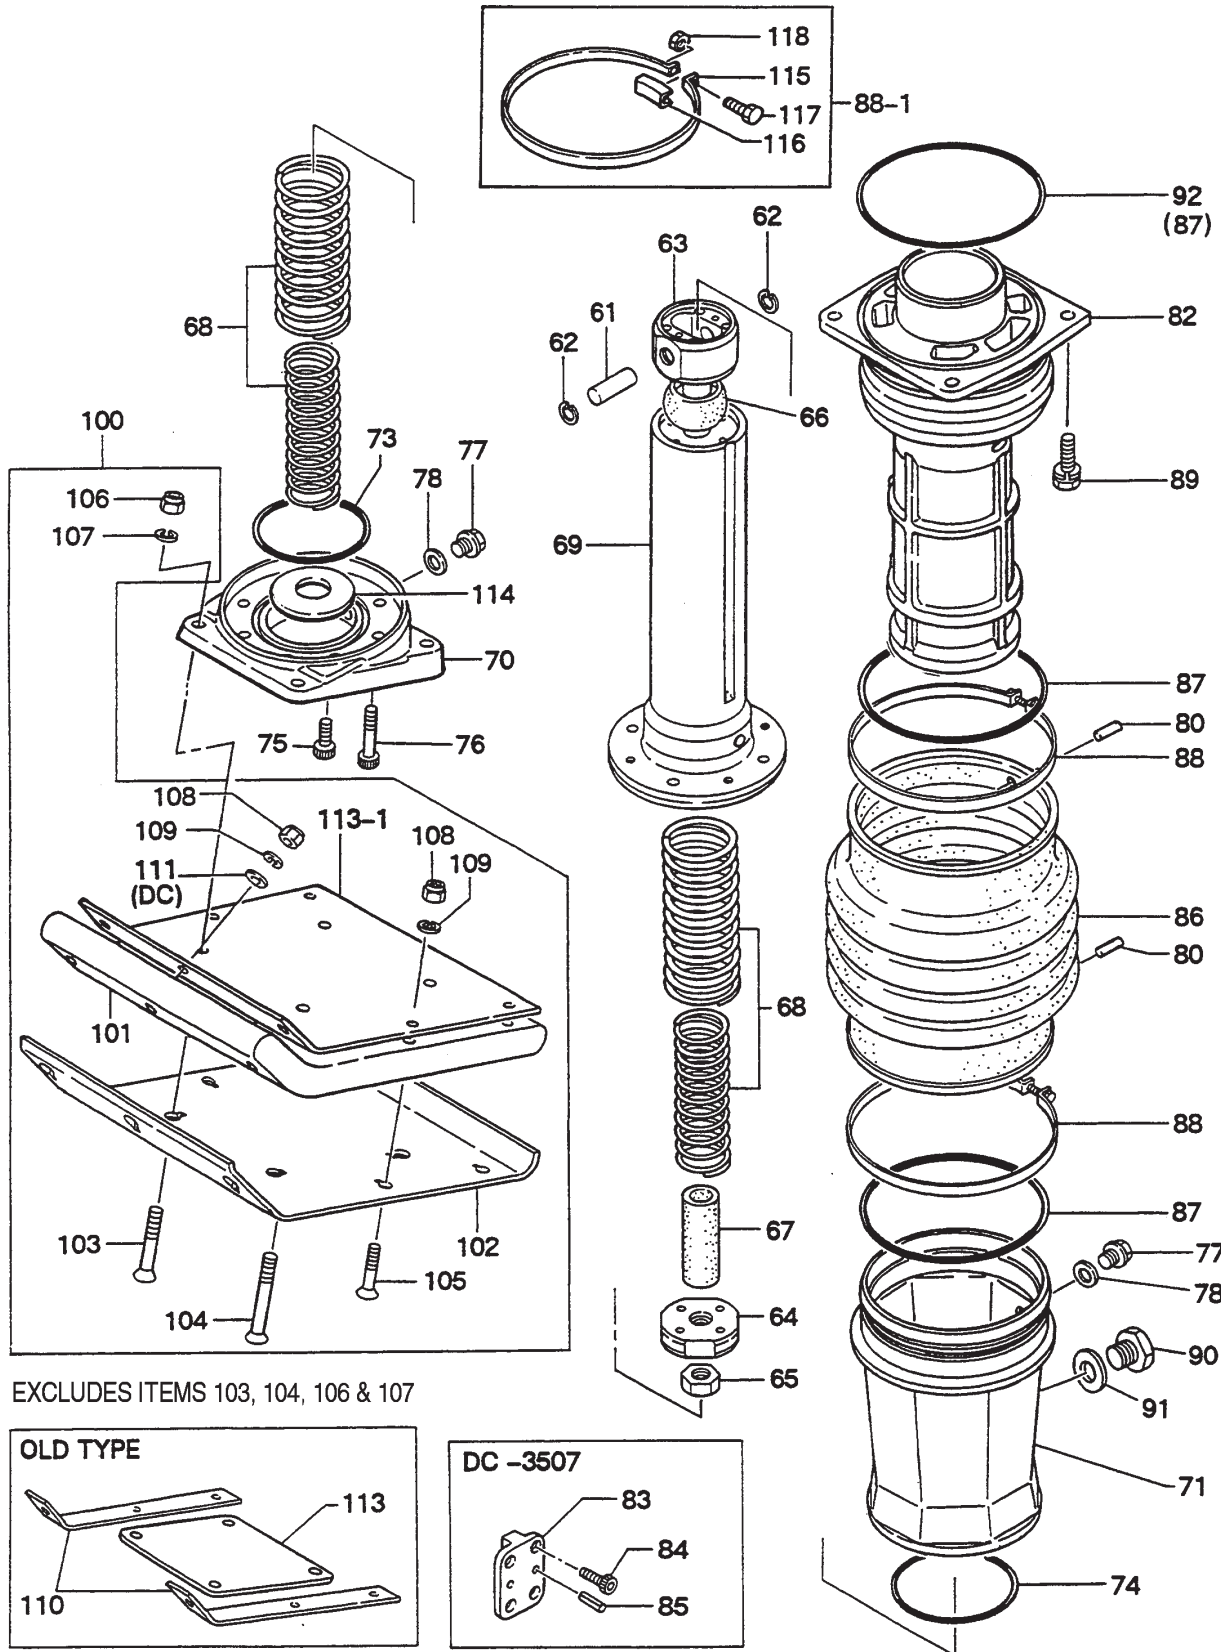

MT-85H — GUIDE CYLINDER AND FOOT

GUIDE CYLINDER AND FOOT

MT-85H — GUIDE CYLINDER AND FOOT

GUIDE CYLINDER AND FOOT

<u>NO</u>	<u>PART NO</u>	<u>PART NAME</u>	<u>QTY.</u>	<u>REMARKS</u>
61	352423290	PISTON PIN	1	
62	080100150	STOP RING R-15	2	
63	352210380	PISTON ROD	1	
64	352437330	PISTON END	1	
65	020118150	NUT M18, P1.5	1	
66	352431430	STOPPER, UPPER	1	
67	352437470	STOPPER, LOWER	1	
68	352326610	MAIN SPRG	2	
69	354212480	SPRING CYLINDER	1	
70	352210401	FOOT PLATE	1	
71	352110042	PROTECTION SLEEVE	1	
73	050100950	O-RING G-95	1	
74	050101100	O-RING G-110	1	
75	014210020	SOCKET HEAD 10X20 T	4	REPLACES 001521020
76	014210035	SOCKET HEAD BOLT 0X35 T	4	REPLACES 001521035
77	953405270	PLUG 1/4X14 13L	2	
78	953405260	PACKING 1/4(CU)	2	
80	354446170	PIN 6D-8.5L	2	
82	354212490	GUIDE CYLINDER	1	REPLACES 352210410, 352211240
83	352437340	STOPPER	2	
84	001520612	SOCKET HEAD BOLT 6X12 T	8	
85	026160140	SPRING PIN 6X14W	4	REPLACES 025406014
86	354010010	BELLOWS(L), ORANGE	1	REPLACES 354332700
87	050931500	O-RINGJAS3150	2	
88	352010020	CLAMP 150-180D	2	
88-1	359410020	BELLOWS CLAMP CP	2	
89	012710035	BOLT 10X35 H, SW	4	REPLACES 002211035
90	959010150	LEVELGAUGE, PLUG TYPE METAL	1	
91	953404670	COPPER PACKING 17X25.5X1	1	
92	050201500	O-RING P-150	1	
100	352985115	FOOT ASSY. 285W-6T	1	REPLACES 352910032, INCLUDES ITEMS W/#
100		FOOT ASSY. 330W-4.5	1	INCLUDES ITEMS W/*, CONTACT UNIT SALES/ACCESSORY ITEM
100*	352910081	FOOT ASSY. 330W-W/F. COVER	1	STD
101#	352108220	FOOT 285B-331L	1	OPTION
101*	352326620	FOOT 330B-331L	1	STD
102#	352108230	METAL SHEET 285W	1	OPTION
102*	352910081	METAL SHEET 330B	1	REPLACES 352326630
103	001611256	SUNK HEAD BOLT 12 X 80H	2	REPLACES 015112075 INCLUDES ITEMS W/%
104	001611260	SUNK HEAD BOLT 12 X100 H	2	REPLACES 001611259 INCLUDES ITEMS W/%
105*#	015110055	SUNK HEAD BOLT 10X55 H	7	REPLACES 001611051 INCLUDES ITEMS W/$
106%	021112140	NYLON NUT M12	4	REPLACES 022711214
107	030212300	SW M12	4	
108*#	021110120	NYLON NUT M10	7	REPLACES 022711012
109*#	030210250	SW M10	7	
110	352322580	FOOT FITTING 25B-4.5T	2	
110	352322581	FOOT FITTING 38B-3T	2	
111*#	506404060	WASHER 11X34X3.2	1	REPLACES 301010540 #5
113	352441700	BASE PLATE	1	
113-1*#	354332070	FOOT COVER	1	
114	352441730	SPRING SEAT 80D-1.6T	1	
115	354329380	BELLOWS CLAMP	2	
116	354442340	BAND GUIDE, BELLOWS	2	
117	011008035	BOLT 8X35 H	2	REPLACES 001210835
118	020108060	NUT M8	2