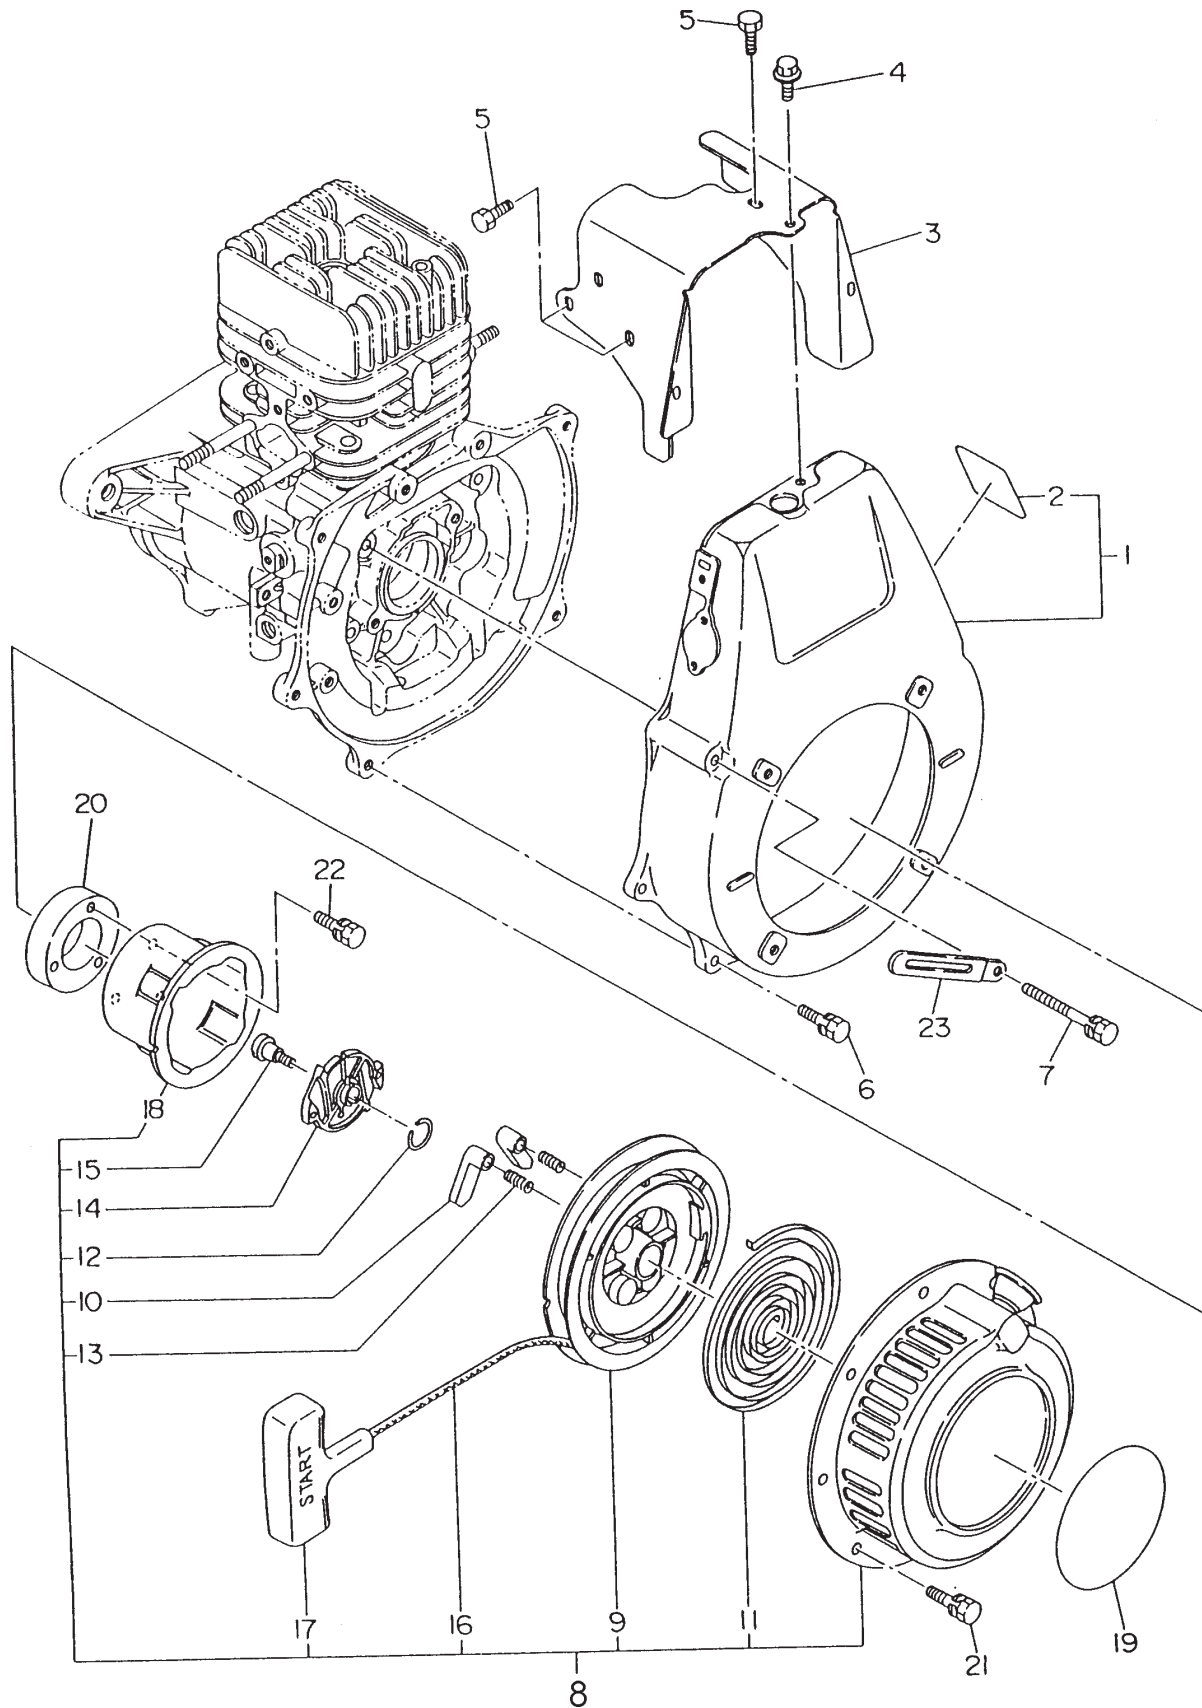

EC-12G ENGINE (ROBIN) — BLOWER HOUSING/RECOIL STR.

BLOWER HOUSING AND RECOIL STARTER

EC-12G ENGINE (ROBIN) — BLOWER HOUSING/RECOIL STR.

BLOWER HOUSING AND RECOIL STARTER

<u>NO</u>	<u>PART NO</u>	<u>PART NAME</u>	<u>QTY</u>	<u>REMARKS</u>
1	1615110701	BLOWER HOUSING COMPL.	1	INCLUDES ITEM W/ * REPLACES 161511001
2*	1619180203	LABEL, ENGINE NAME	1	
3	1615260123	CYLINDER BAFFLE	1	
4	0110060050	FLANGE BOLT	2	REPLACES 0110060010
5	0152060070	TAPPING BOLT	3	
6	0011406200	BOLT AND WASHER ASSY.	3	
7	0011406550	BOLT AND WASHER ASSY.	2	
8	1615010400	RECOIL STARTER ASSY.	1	INCLUDES ITEM W/#
9#	1615012008	REEL	1	
10#	1615012508	RATCHET	2	
11#	2155051508	SPIRAL SPRING	1	
12#	2275013108	FRICTION SPRING	1	
13#	2275013508	RETURN SPRING	2	
14#	1615015008	RATCHET GUIDE	1	
15#	2275015208	SET SCREW	1	
16#	1615011008	STARTER ROPE	1	
17#	2065010108	STARTER KNOB	1	REPLACES 2365010108
18#	1615014518	STARTER PULLEY	1	
19	920100240	DECAL, (M-MARK)	1	
20	1615500103	PULLEY SPACER	1	
21	0016606120	BOLT AND WASHER ASSY.	4	REPLACES 0011006120
22	0011306250	BOLT AND WASHER ASSY.	3	
23	1507520103	CLAMP	1