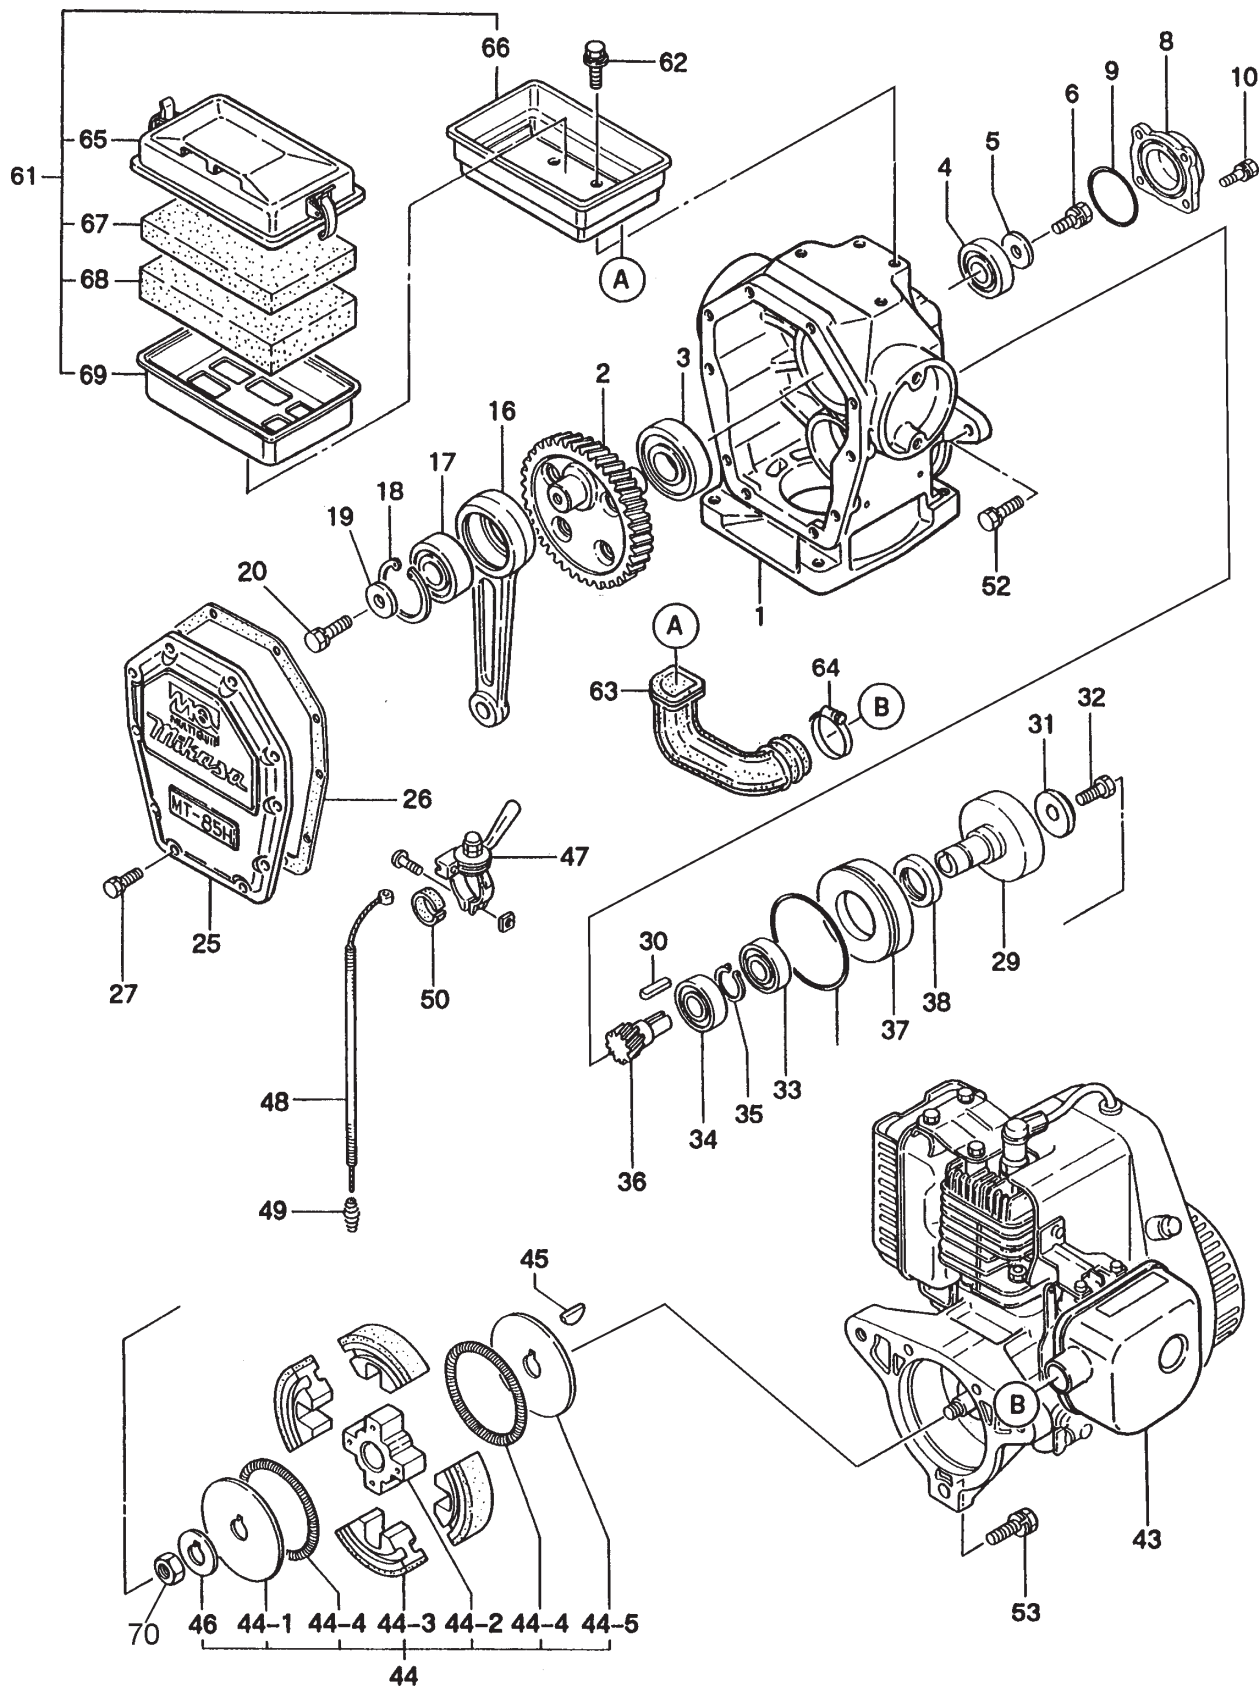

MT-85H — CRANKCASE AND ENGINE

CRANKCASE AND ENGINE

MT-85H — CRANKCASE AND ENGINE

CRANKCASE AND ENGINE

NO	PART NO	PART NAME	QTY.	REMARKS
1	354111850	CRANKCASE	1	REPLACES 352110010 & 352111130
2	352321580	CRANK GEAR	1	
3	040006207	BEARING 620	1	
4	040006305	BEARING 6305	1	
5	952400690	WASHER 9X35X4.5	1	
6	01108025	BOLT 8X25 H, SW	1	REPLACES 002210825
8	352423271	BEARING COVER	1	
9	050920630	O-RING	1	
10	011706020	BOLT H, SW	4	REPLACES 002210620
16	301300530	CONNECTING ROD	1	
17	040006305	BEARING 6305	1	
18	080100620	STOP RING R-62	1	
19	952400690	WASHER 9X35X4.5	1	
20	011708025	BOLT 8X25 H, SW	1	
25	354211980	FRONT COVER	1	
26	354444460	PACKING FRONT COVER	1	
27	011706020	BOLT 6X20 H,SW	10	
29	352437870	CLUTCH DRUM	1	
30	951010060	KEY 5X5X32	1	
31	952405490	LOCK WASHER	1	
32	002210820	BOLT 8X20 H, SW	1	
33	041006207	BEARING 6207Z	1	
34	0600250010	BEARING 6205	1	REPLACES 040006205
35	080200350	STOP RING S-35	1	
36	301010160	PINION	1	
37	352441340	SPACER	1	
38	060404010	OIL SEAL TC-40528	1	
39	050100950	O-RING G-95	1	
43	911101206	ENGINE ASSY. EC12G	1	
44	301421363	CLUTCH ASSY.	1	INCLUDES ITEMS W/*, REPLACES 301421360
44-1*	943060020	CLUTCH GUIDE (B)	1	
44-2*	943050050	CLUTCH BOSS	1	
44-3*	943020020	CLUTCH SOE	4	
44-4*	943030020	CLUTCH SPRING	2	
44-5*	943060010	CLUTCH GUIDE (A)	1	
45	0053204201	WOODRUFF KEY	1	
46*	301010210	LOCK WASHER CLUTCH	1	
47	956300130	THROTTLE LEVER ASSY.	1	
48	956106040	THROTTLE WIRE	1	
49	402010110	RETURN SPRING	1	REPLACES 301010950
50	959403750	RUBBER SLIP STOP	1	
52	012710045	BOLT 10X45	2	REPLACES 002211045
53	012710035	BOLT 10X35 H, HS	1	
61	354211841	AIR CLEANER ASSY.	1	INCLUDES ITEMS W/#, REPLACES 354211840
62	011008020	BOLT 8X20 SW	4	REPLACES 002200820
63	354330590	INTAKE PIPE	1	
64	507010110	CLAMP TC-200	1	
65#	354030010	BODY	1	
66#	354030020	BACK PLATE	1	
67#	354030030	ELEMENT YELLOW	1	
68#	354030040	ELEMENT GRAY	1	
69#	354030050	ELEMENT FRAME	1	
70	0021714000	NUT	1