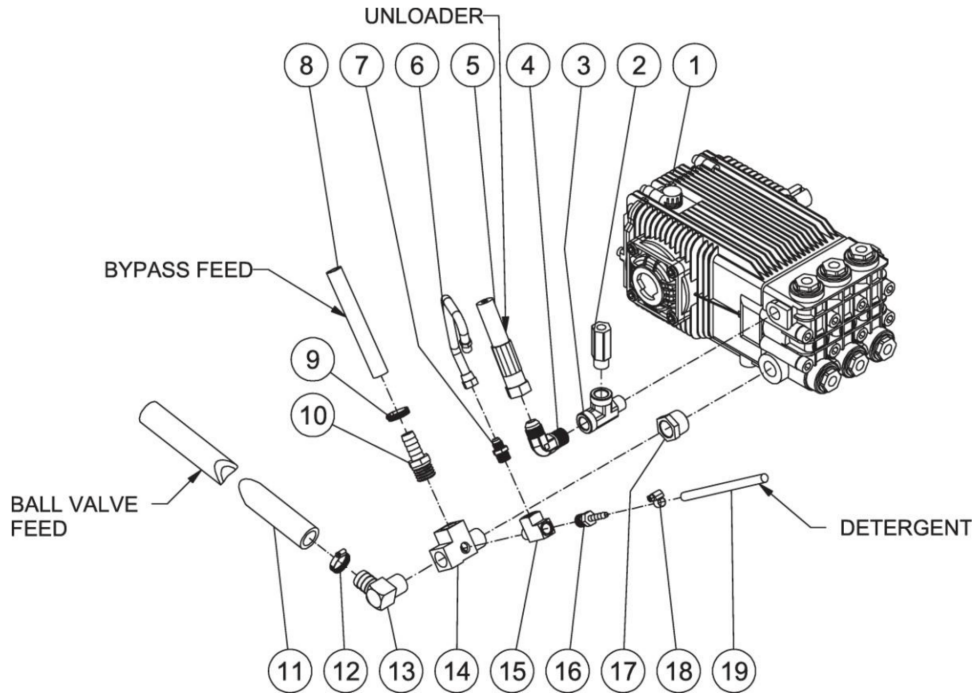

HDS-3008-0K6G / HDS-3008-0K6G (sn:0-99999999)

PUMP PLUMBING

Id	Item #	Description	Quantity
1	3-0262	PUMP (GENERAL MODELS)	1
1	3-0212	PUMP (A/R MODELS)	1
1	3-0301	PUMP (3008 MODELS)	1
2	22-0242	EASY START VALVE	1
3	23-0058	STREET TEE	1
4	24-0092	ELBOW	1
5	15-0221	HIGH PRESSURE HOSE ASSY	1
6	15-0140	EASY START HOSE ASSY	1
7	23-0247	NIPPLE	1
8	15-0007	HOSE *(THREE FEET REQUIRED)	1
9	42-0011	HOSE CLAMP	1
10	23-0045	HOSE BARB	1
11	15-0033	HOSE *(FOUR FEET REQUIRED)	1
12	42-0003	HOSE CLAMP	1
13	23-0037	ELBOW	1