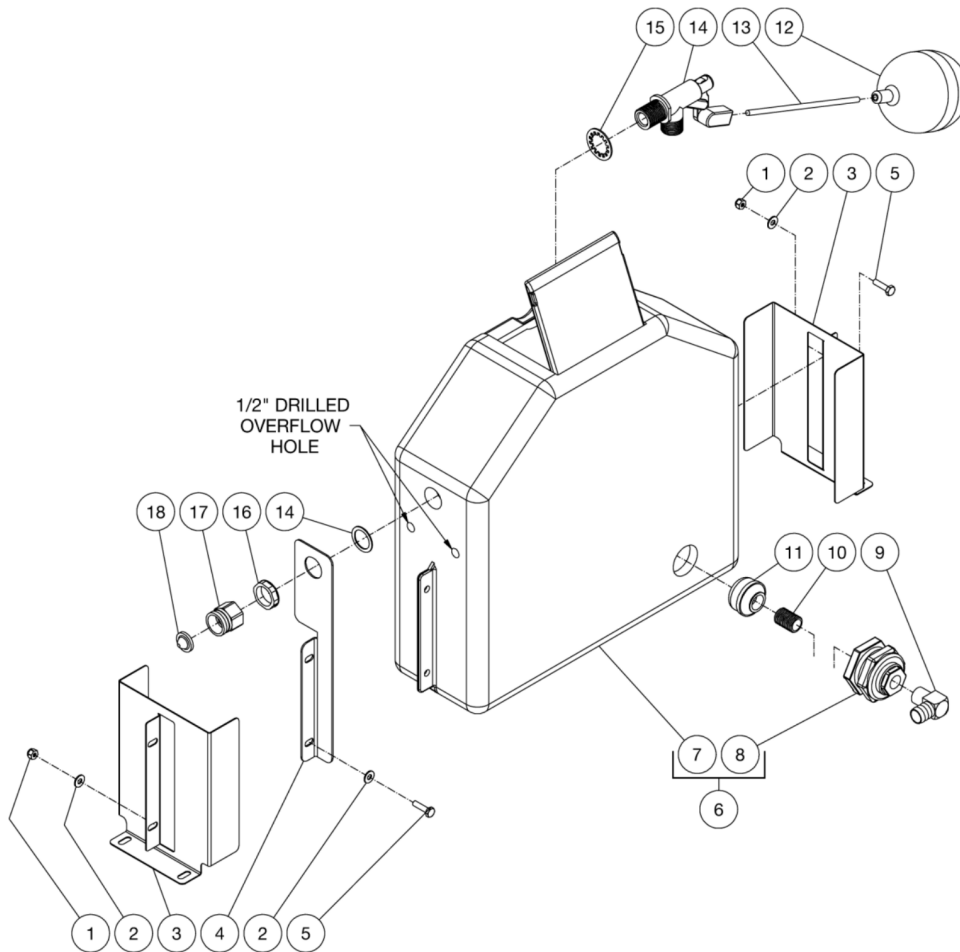

HDS-3008-0K6G / HDS-3008-0K6G (sn:0-99999999)

FLOAT TANK ASSY

Id	Item #	Description	Quantity
1	30-0155	LOCKNUT	4
2	28-0002	WASHER	6
3	20-0586A18	BRACKET / FLOAT TANK	2
4	20-0912A18	BRACKET	1
5	27-0016	BOLT	4
6	850-0322	FLOAT TANK ASSEMBLY (INC. 7-8)	1
7	N/A	FLOAT TANK	1
8	N/A	BULKHEAD (INC. 25-0506 GASKET)	1
9	23-0037	ELBOW	1
10	23-0019	NIPPLE	1