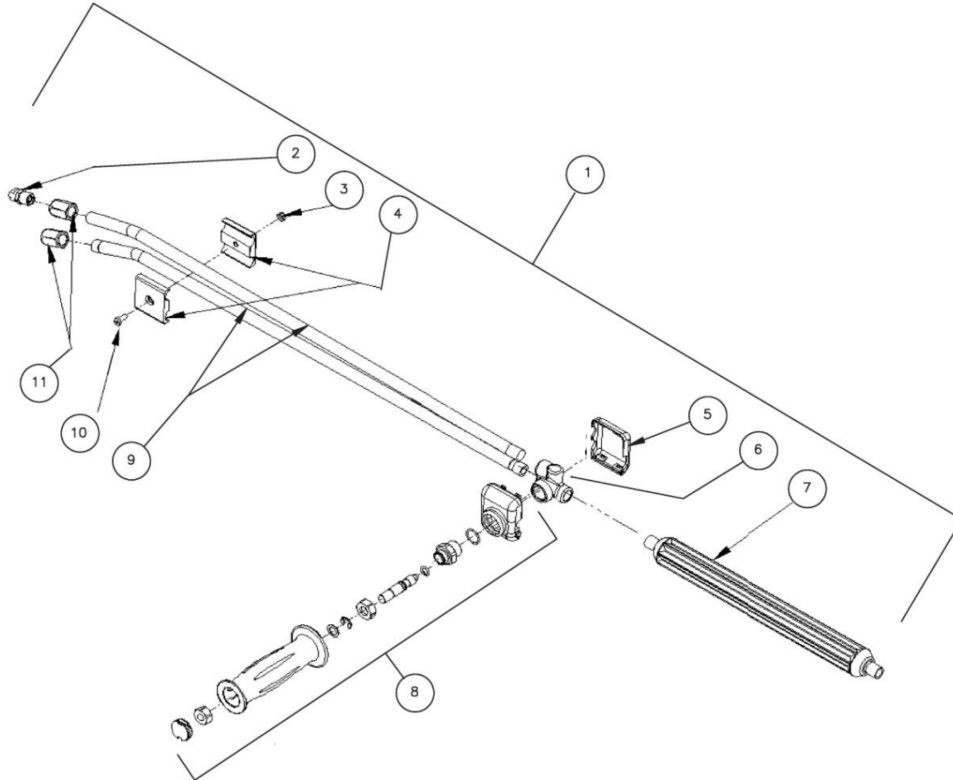

HDS-3008-0K6G / HDS-3008-0K6G (sn:0-99999999)

DUAL LANCE ASSEMBLY

Id	Item #	Description	Quantity
1	16-0416	DUAL LANCE ASSEMBLY - 36" (INC. 2-11)	1
1	16-0417	DUAL LANCE ASSEMBLY - 48" (INC. 2-11)	1
2	18-0110	DETERGENT NOZZLE	1
3	30-6001	NUT	1
4	16-0420	CLAMP	2
5	N/A Sep.	LOWER VALVE COVER (SEE 16-0416 OR 16-0417)	1
6	N/A Sep.	HOUSING (SEE 16-0416 OR 16-0417)	1
7	16-0419	LANCE	1
8	70-0419	HANDLE REPAIR KIT	1
9	N/A Sep.	LANCE (SEE 16-0416)	2
9	N/A Sep.	LANCE (SEE 16-0417)	2
10	27-8196	SCREW	1