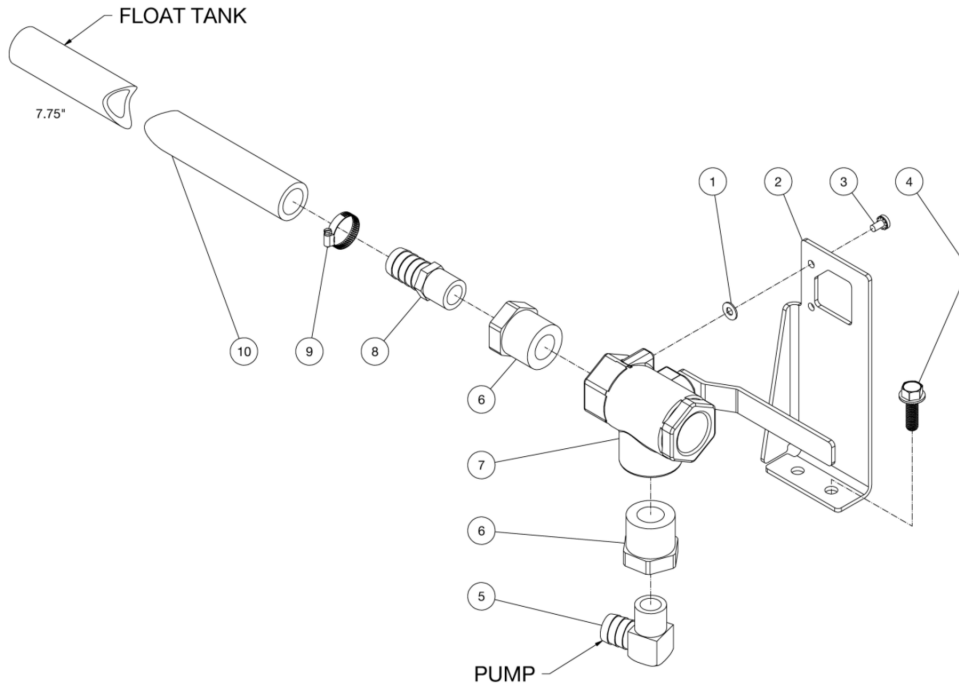

*MUST ORDER IN ONE FOOT LENGTHS

HDS-3008-0K6G / HDS-3008-0K6G (sn:0-99999999)

BALL VALVE ASSY

Id	Item #	Description	Quantity
1	28-0001	WASHER	2
2	20-0560A18	BRACKET	1
3	27-9533	SCREW	2
4	27-1201	BOLT	2
5	23-0037	ELBOW	1
6	23-0226	REDUCER	2
7	22-0321	BALL VALVE	1
8	23-0036	HOSE BARB	1
9	42-0003	HOSE CLAMP	1
10	15-0033	HOSE *(ONE FOOT REQUIRED)	1