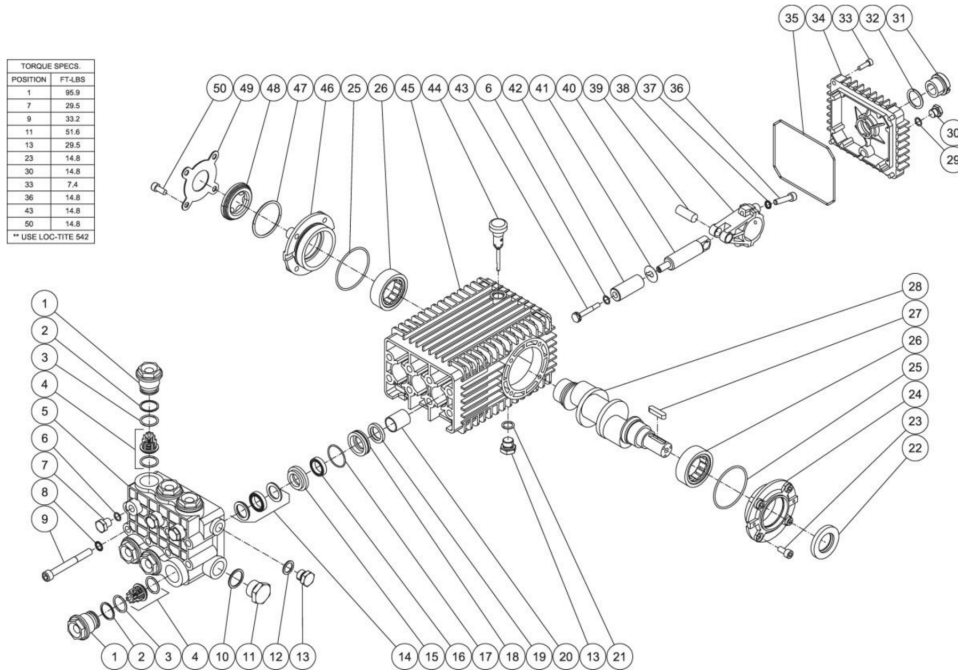

HDS-3008-0K6G / HDS-3008-0K6G (sn:0-99999999)

PUMP ASSY

Id	Item #	Description	Quantity
1	46-1222	VALVE CAP	6
2	25-0592	RING	6
3	25-0139	O-RING	6
4	SEE KIT	VALVE ASSEMBLY (SEE KIT 70-0439)	6
5	46-1220	MANIFOLD	1
6	25-0310	O-RING	6
7	39-0222	PLUG	3
8	29-0155	LOCKWASHER	8
9	27-9595	BOLT	8
10	28-1051	GASKET	1
11	39-0221	PLUG	1
12	28-1002	WASHER	1
13	39-0018	PLUG	2
14	SEE KIT	HP SEAL (SEE KIT 70-0440 AND 70-0441)	3
15	SEE KIT	HP RING (SEE KIT 70-0441)	3