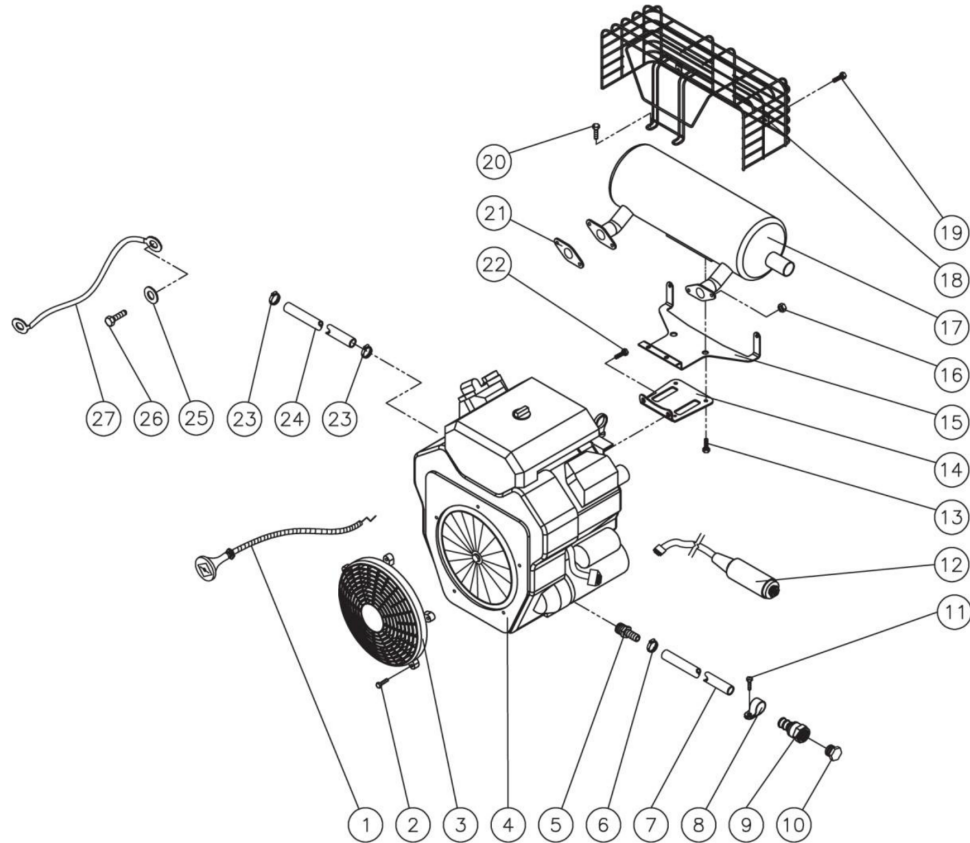

HDS-3008-0K6G / HDS-3008-0K6G (sn:0-99999999)

ENGINE ASSY

Id	Item #	Description	Quantity
1	33-0081	CHOKE CABLE	1
2	N/A SEP.	BOLT (SEE 45-0072)	5
3	45-0072	FRONT GUARD	1
4	1-0124	ENGINE- 25HP KOLHER (850-0293)	1
4	1-0165	ENGINE- 27HP KOLHER (850-0384)	1
5	23-0105	HOSE BARB	1
6	42-0011	CLAMP WORM	1
7	15-0305	HOSE *(ONE FOOT REQUIRED)	1
8	33-0291	TUBE CLIP	1
9	23-0360	HOSE BARB	1
10	23-0411	PLUG	1
11	27-1200	SCREW	1