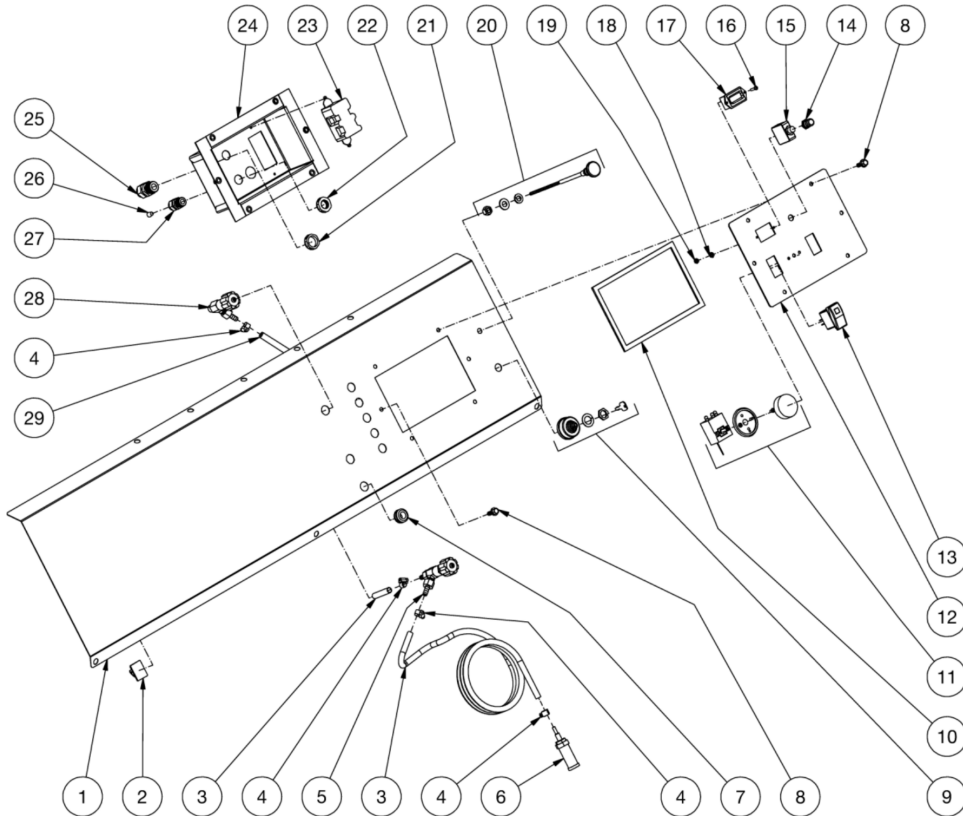

HDS-3008-0K6G / HDS-3008-0K6G (sn:0-99999999)

CONTROL PANEL

Id	Item #	Description	Quantity
1	21-0285	CONTROL PANEL	1
2	33-0264	WIRE CLIP	5
3	15-0021	HOSE *(EIGHT FEET REQUIRED)	1
4	42-0004	CLAMP WORM	4
5	22-0226	DETERGENT VALVE	1
6	19-0056	STRAINER	1
7	33-0001	GROMMET	6
8	27-1200	BOLT	6
9	45-0076	KEY SWITCH	1
10	26-0248	GASKET	2
11	32-0962	ADJUSTABLE THERMOSTAT	1
12	21-0144	ELECTRIC BOX PANEL	1