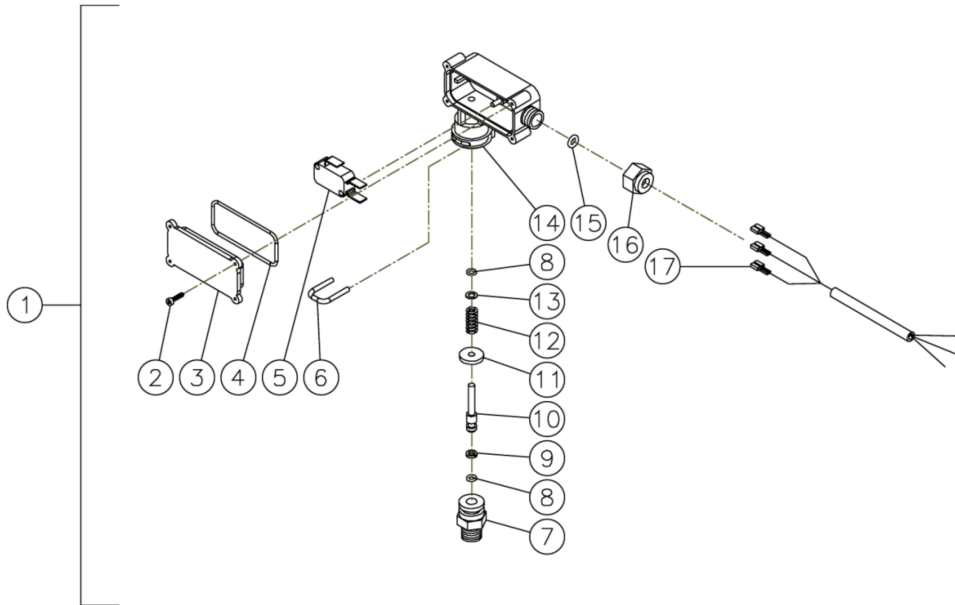

HDS-3008-0K6G / HDS-3008-0K6G (sn:0-99999999)

PRESSURE SWITCH

Id	Item #	Description	Quantity
1	22-0171	PRESSURE SWITCH- 15 BAR	1
1	22-0243	PRESSURE SWITCH- 25 BAR	1
2	N/A	SCREW	4
3	N/A	COVER	1
4	N/A Sep.	O-RING (SEE 70-0306)	1
5	N/A	MICRO SWITCH	1
6	N/A	RETAINER CLIP	1
7	N/A	BODY	1
8	N/A Sep.	O-RING (SEE 70-0306)	2
9	N/A Sep.	BACK-UP RING (SEE 70-0306)	1
10	N/A	PISTON	1
11	N/A	WASHER	1
12	49-0144	SPRING- 15 BAR	1
12	49-0145	SPRING- 25 BAR	1
13	N/A	WASHER	1
14	N/A	PLASTIC HOUSING	1