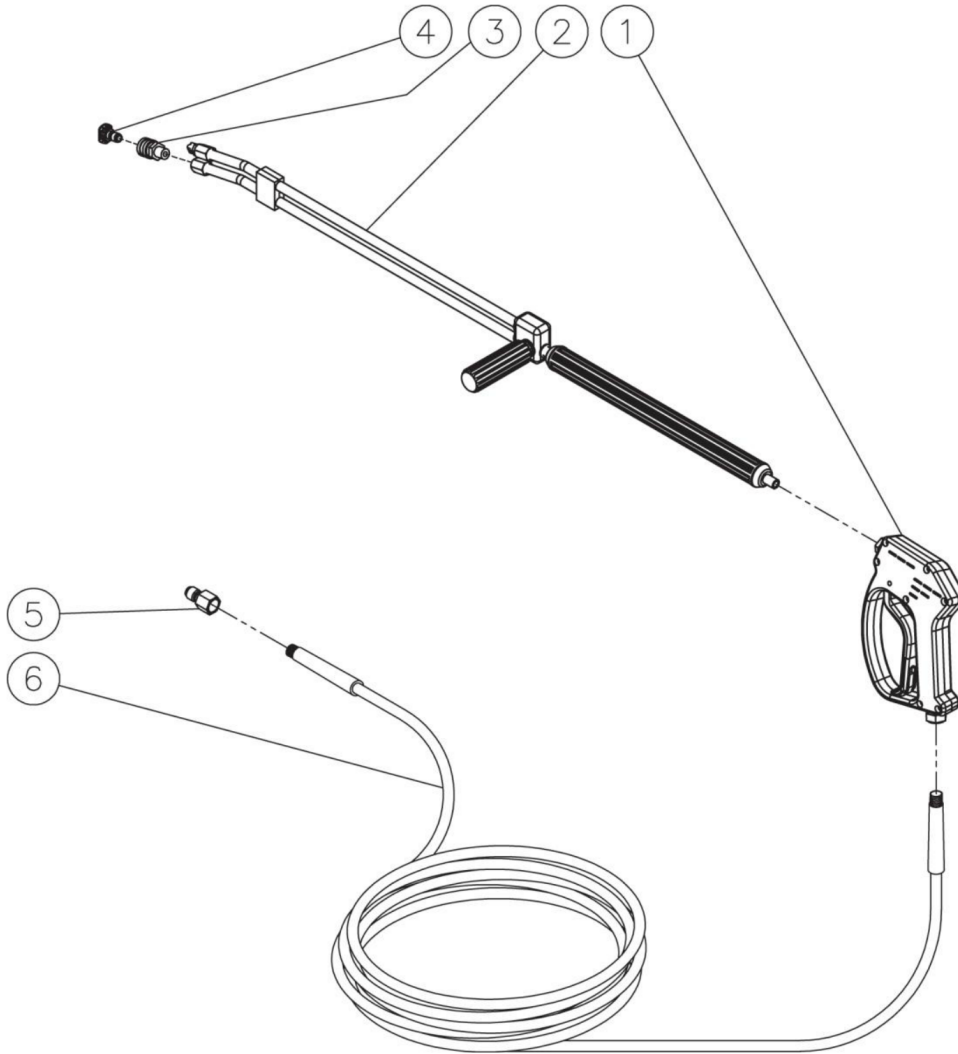

HDS-3008-0K6G / HDS-3008-0K6G (sn:0-99999999)

GUN/WAND/HOSE ASSY

Id	Item #	Description	Quantity
1	16-0446	GUN ASSEMBLY	1
2	16-0417	DUAL LANCE 48" (3005)	1
2	16-0416	DUAL LANCE 36" (1803/2004/3004)	1
3	17-0028	QUICK CONNECT SOCKET	1
4	18-0402	NOZZLE- 0004.5 (3004)	1
4	18-0403	NOZZLE- 1504.5 (3004)	1
4	18-0404	NOZZLE- 2504.5 (3004)	1
4	18-0405	NOZZLE- 4004.5 (3004)	1