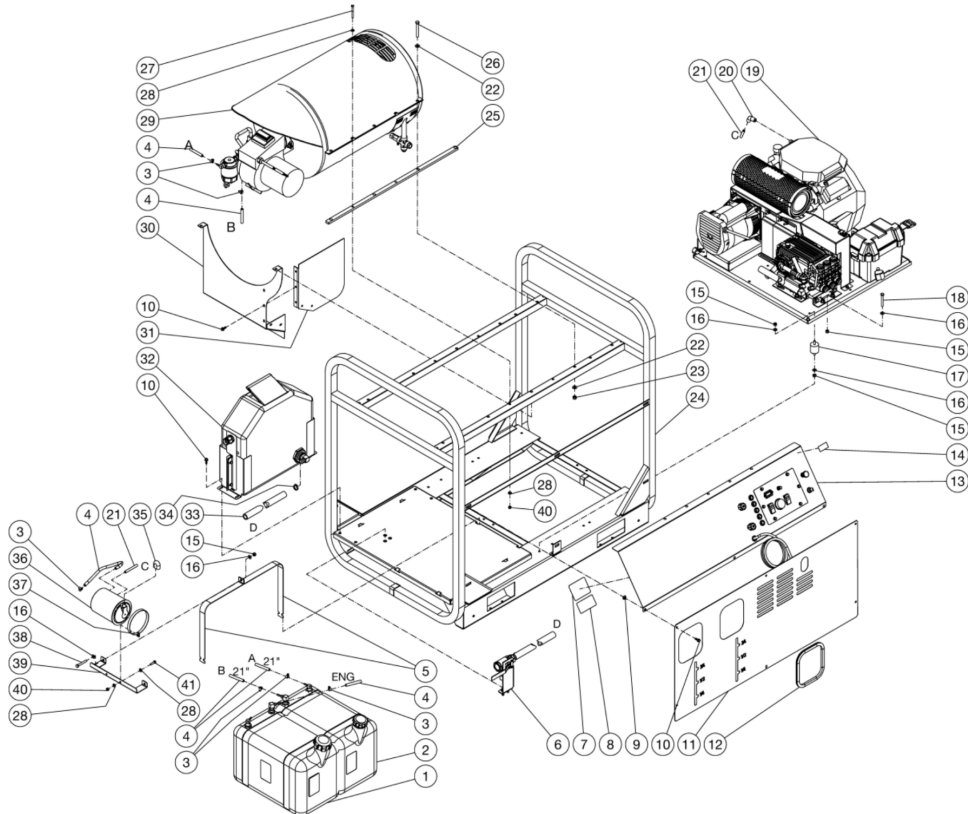

HDS-3008-0K6G / HDS-3008-0K6G (sn:0-99999999)

UNIT ASSY

Id	Item #	Description	Quantity
1	N/A	GAS TANK ASSEMBLY	1
1	N/A	DIESEL FUEL TANK ASSY	1
2	N/A	BURNER FUEL TANK ASSEMBLY	1
3	42-0004	CLAMP WORM (GASOLINE MODELS)	7
3	42-0004	CLAMP WORM (DIESEL MODELS)	8
4	15-0008	FUEL HOSE *(ELEVEN FEET REQUIRED)	1
5	20-0585A18	TANK STRAP	4
6	N/A	BALL VALVE ASSEMBLY	1
7	N/A	DECAL - DATA PLATE	1
8	N/A	DECAL- SILVER STICKER	1
9	30-6027	CLIP NUT	6
10	27-1200	BOLT (3008 GASOLINE MODELS)	15