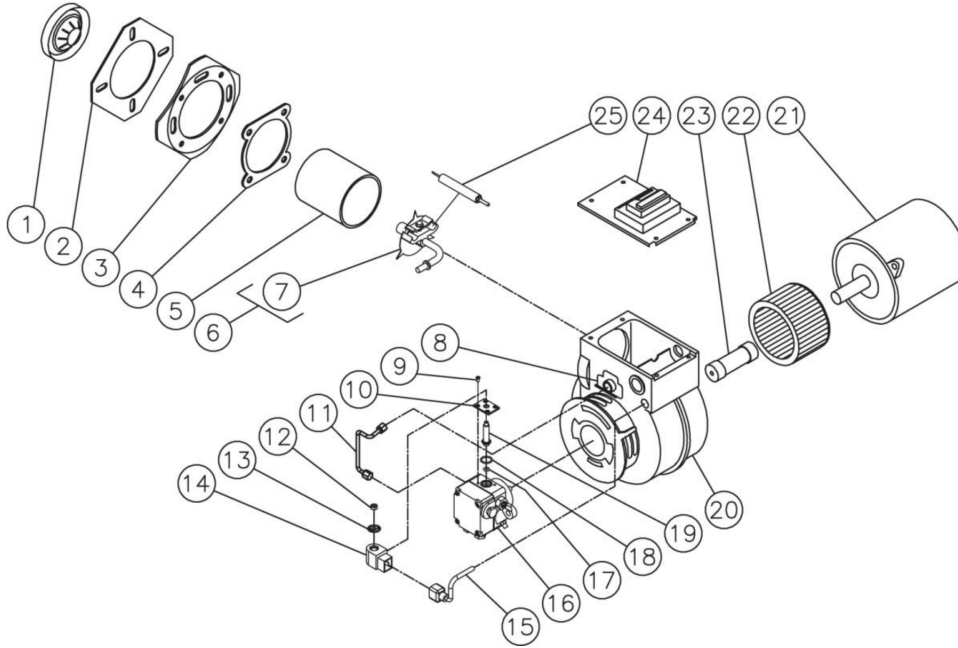

HDS-3008-0K6G / HDS-3008-0K6G (sn:0-99999999)

BURNER ASSY

Id	Item #	Description	Quantity
1	44-0011	BURNER HEAD	1
2	44-0108	MOUNTING GASKET	1
3	44-0109	FLANGE	1
4	26-0138	GASKET	1
5	44-0110	AIR TUBE	1
6	44-0113	NOZZLE LINE ASSEMBLY	1
7	44-0114	ELECTRODE KIT	1
8	44-0031	ESCUTCHEON PLATE	1
9	SEE KIT	SCREW (SEE 70-0746)	1
10	46-1004	BASE PLATE (SEE 70-0746)	1
11	44-0026	FUEL LINE	1
12	46-1016	PISTON NUT (SEE 70-0746)	1
13	SEE KIT	SPRING WASHER (SEE 70-0746)	1
14	46-1020	FUEL SOLENOID	1
15	44-0122	CORD SET	1
16	3-0236	FUEL PUMP	1