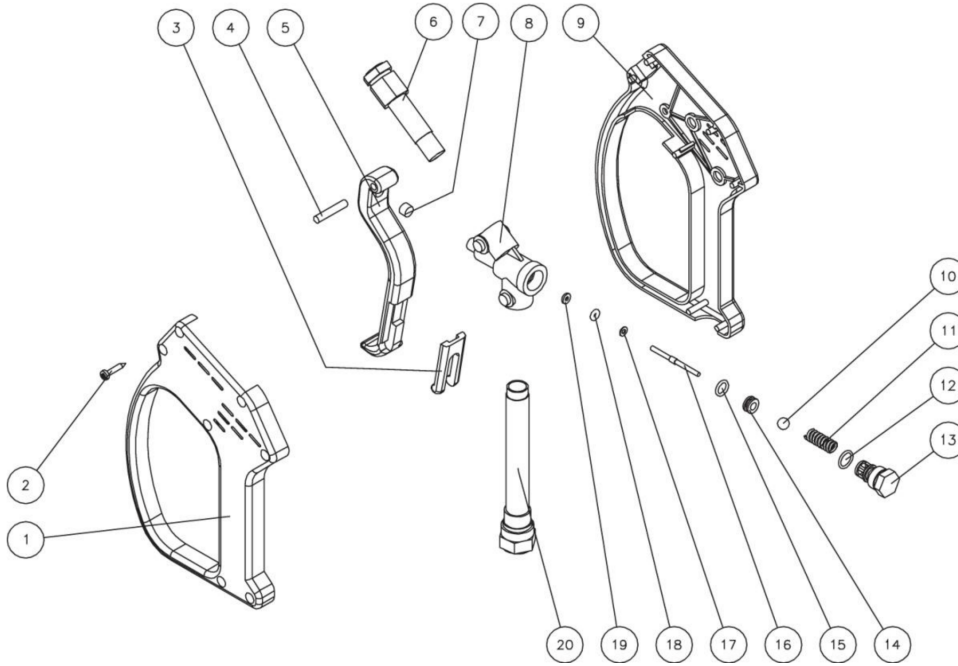

HDS-3008-0K6G / HDS-3008-0K6G (sn:0-99999999)

GUN ASSY

Id	Item #	Description	Quantity
1	N/A	PLASTIC HOUSING (LEFT)	1
2	N/A	SCREW	7
3	N/A	SAFETY LATCH	1
4	N/A	PIN	1
5	16-0393	TRIGGER	1
6	16-0395	TUBE	1
7	16-0394	STRIKER	1
8	N/A	BODY	1
9	N/A	PLASTIC HOUSING (RIGHT)	1
10	N/A Sep.	BALL (SEE 70-0332)	1
11	N/A	SPRING	1
12	N/A Sep.	O-RING (SEE 70-0332)	1
13	N/A	SPRING HOUSING PLUG	1
14	N/A Sep.	SEAT (SEE 70-0332)	1
15	N/A Sep.	O-RING (SEE 70-0332)	1