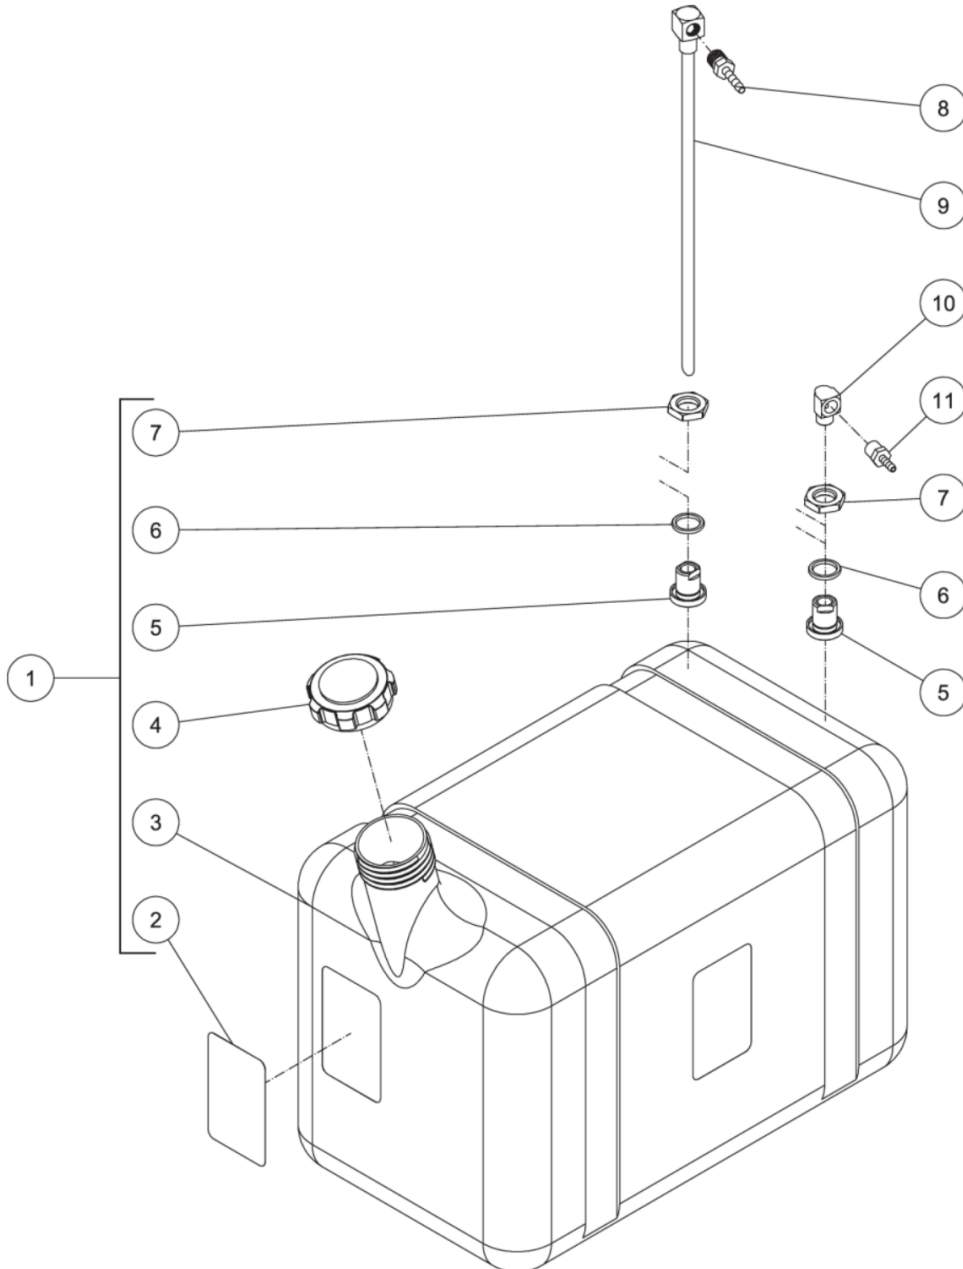

HDS-3008-0K6G / HDS-3008-0K6G (sn:0-99999999)

DIESEL FUEL TANK

Id	Item #	Description	Quantity
1	850-0307	FUEL TANK ASSEMBLY (INC. 2-7)	1
2	34-1034	DECAL- CAUTION: RISK OF FIRE	1
3	N/A Sep.	FUEL TANK (SEE 850-0307)	1
4	12-0033	FUEL CAP	1