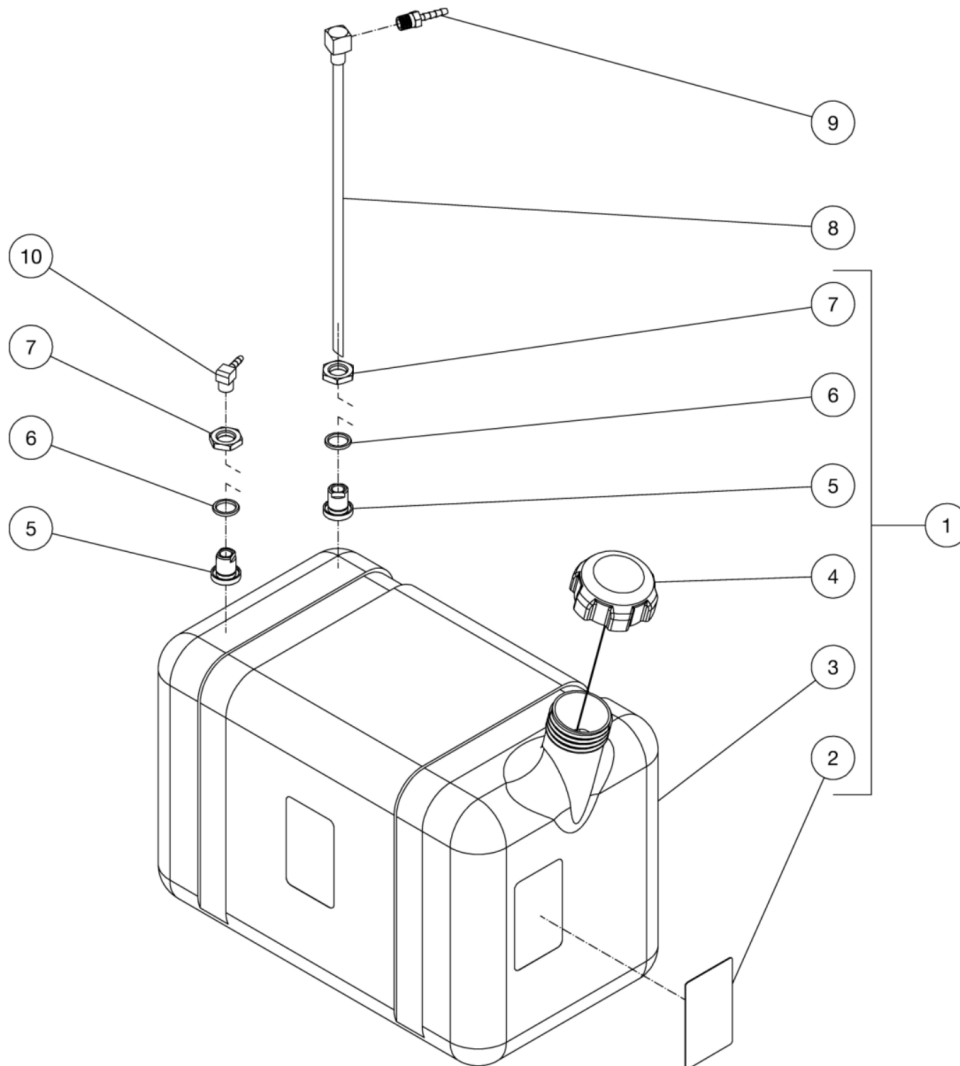

HDS-3008-0K6G / HDS-3008-0K6G (sn:0-99999999)

GAS TANK ASSY

Id	Item #	Description	Quantity
1	850-0306	GAS TANK ASSY (INC 2-7)	1
2	N/A	DECAL- CAUTION: GASOLINE ONLY (SEE 71-0034)	1
3	N/A	FUEL TANK - RED	1
4	12-0220	FUEL CAP - SEALED/TETHERED	1
5	23-0408	BULKHEAD FITTING	2
6	25-0427	O-RING	2
7	23-0409	NUT	2
8	33-0352	FUEL PICK-UP	1