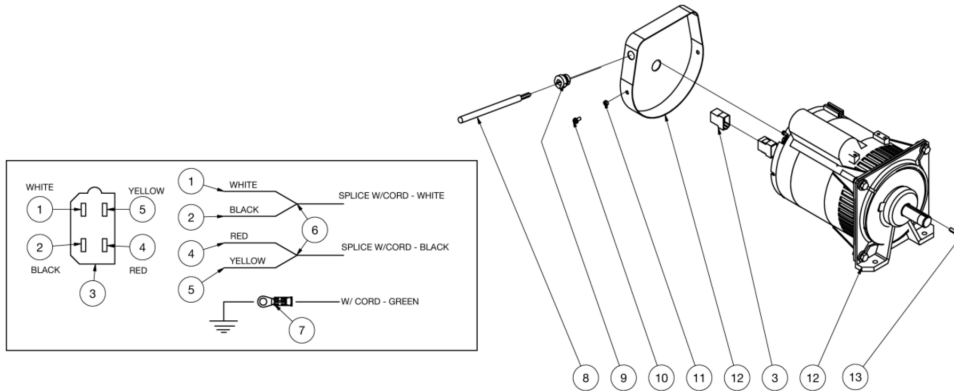

HDS-3008-0K6G / HDS-3008-0K6G (sn:0-99999999)

GENERATOR

Id	Item #	Description	Quantity
1	32-0452	WIRE - WHITE	1
2	32-0091	WIRE - BLACK	1
3	N/A	CONNECTOR	1
4	32-0178	WIRE - RED	1
5	32-0853	WIRE - YELLOW	1
6	32-0417	CRIMP	1
7	32-0099	TERMINAL RING	1
8	32-0440	CORD	1
9	9-0045	BUSHING	1
10	27-9593	SCREW	2
11	30-6001	NUT	1
12	32-0895	ALTERNATOR	1
13	43-0085	KEY	1

*MUST ORDER IN ONE FOOT LENGTHS