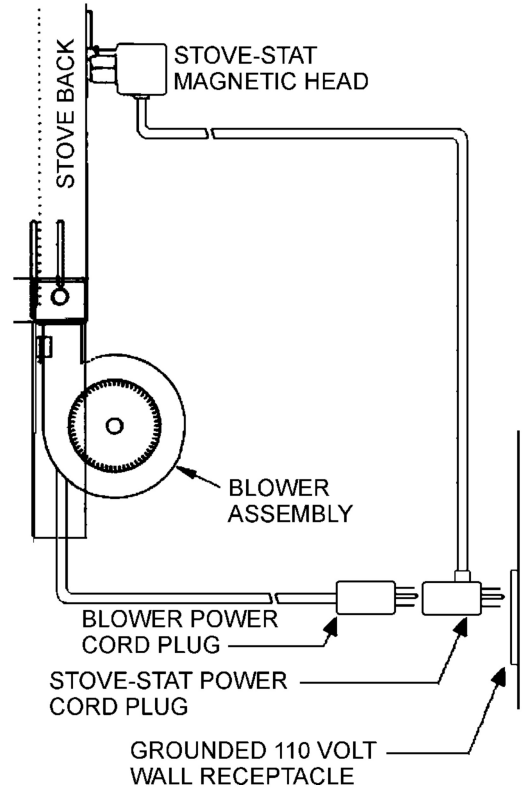

Blower Kit (BK-T30)

A Blower Kit (includes rheostat for variable speed control) is available for increased heat circulation.

Variable Speed Control, Dial-A-Temp

Stove-Stat Kit (SSK)

To automate the blower system an additional Stove-Stat kit can be purchased. The Stove-Stat is a heat sensor switch that will automatically turn on the blower when the stove is hot and automatically turn it off when the stove is cool.