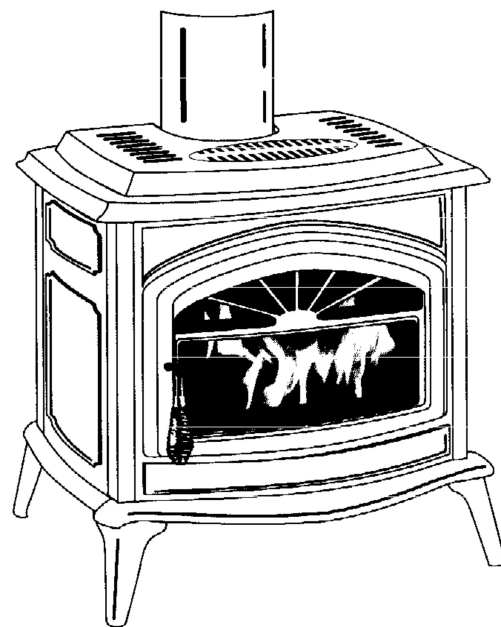

INSTALLATION AND OPERATION MANUAL

**EPA CERTIFIED
NONCATALYTIC
FREESTANDING
WOODSTOVE**

RETAIN THESE
INSTRUCTIONS
FOR FUTURE
REFERENCE

MODEL T300HT

THIS APPLIANCE MUST BE INSTALLED BY A QUALIFIED TECHNICIAN.
READ MANUAL THOROUGHLY BEFORE INSTALLATION.