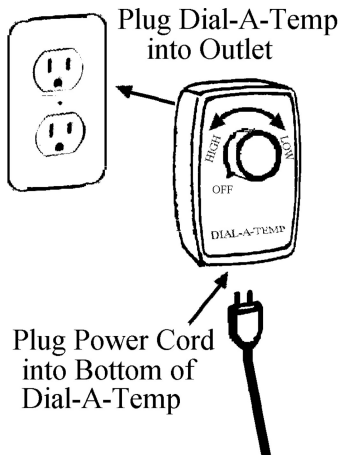

Blower Kit (BK-T30)

A Blower Kit (includes rheostat for variable speed control) is available for increased heat circulation.

Variable Speed Control, Dial-A-Temp

Stove-Stat Kit (SSK)

To automate the blower system an additional Stove-Stat kit can be purchased. The Stove-Stat is a heat sensor switch that will automatically turn on the blower when the stove is hot and automatically turn it off when the stove is cool.