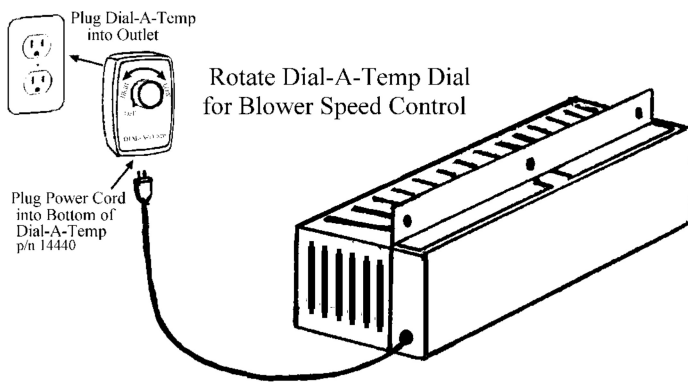

Blower Kit (BK-T30)

A Blower Kit (includes rheostat for variable speed control) is available for increased heat circulation.

Variable Speed Control, Dial-A-Temp

Stove-Stat Kit (SSK)

To automate the blower system an additional Stove-Stat kit can be purchased. The Stove-Stat is a heat sensor switch that will automatically turn on the blower when the stove is hot and automatically turn it off when the stove is cool.