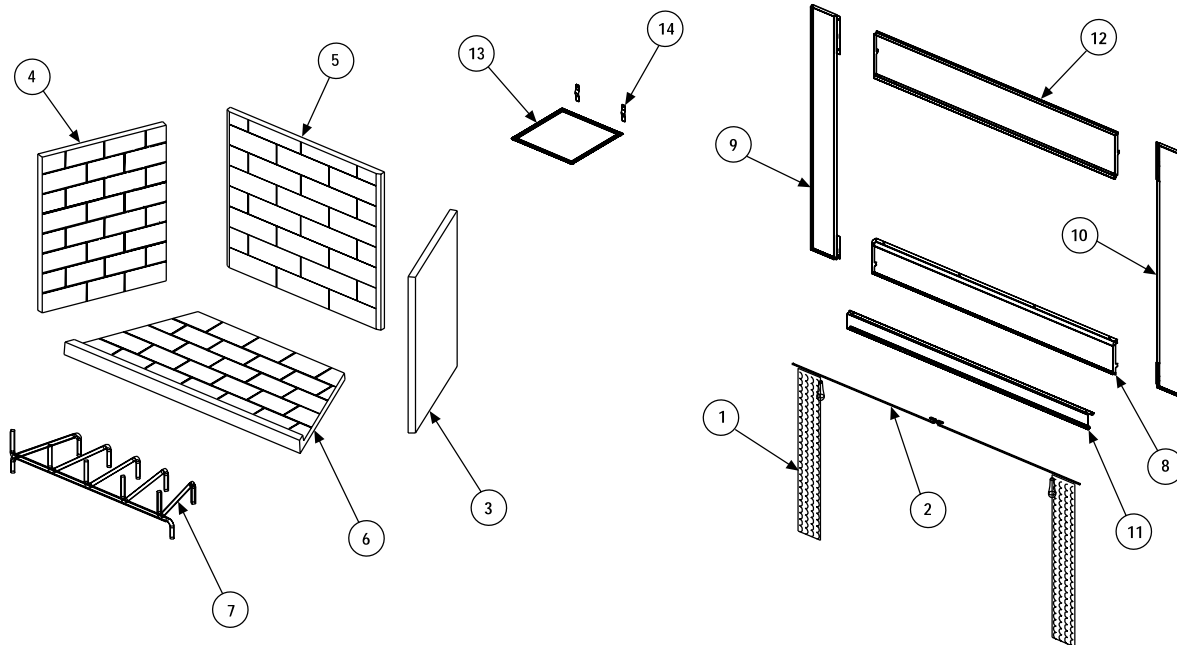

RETAIN THESE INSTRUCTIONS
FOR FUTURE REFERENCE

OTL Report No. 116-F-01-2

REPLACEMENT PARTS

No.	DESCRIPTION	LSO-43		LSO-43H	
		Part No.	Qty.	Part No.	Qty.
	Fireplace Assembly	H0303	1	H0304	1
1.	Firescreen	35M0901	2	35M0901	2
2.	Rod, Screen	LB-101301	2	LB-101301	2
3.	Refractory, Side, Right (Traditional)	16M31	1	-	-
	Refractory, Side, Right (Herringbone)	-	-	16M39	1
4.	Refractory, Side, Left (Traditional)	16M31	1	-	-
	Refractory, Side, Left (Herringbone)	-	-	16M40	1
5.	Refractory, Rear (Traditional)	16M34	1	-	-
	Refractory, Rear (Herringbone)	-	-	16M42	1
6.	Refractory Base	16M36	1	16M44	1
7.	Grate	LB-97144	1	LB-97144	1
8.	Frame, Front Lower	LB-97044	1	LB-97044	1
9.	Frame, Side L.H.	LB-97045A	1	LB-9704A	1
10.	Frame, Side R.H.	LB-97045B	1	LB97045B	1
11.	Frame, Door Support (Cleanout Panel)	LB-97037	1	LB-97037	1
12.	Frame, Top	LB-97046	1	LB-97046	1
13.	Flue Strainer	LB-101309	1	LB-101309	1
14.	Retainer Bracket (Flue Strainer)	LB-101340	2	LB-101340	2