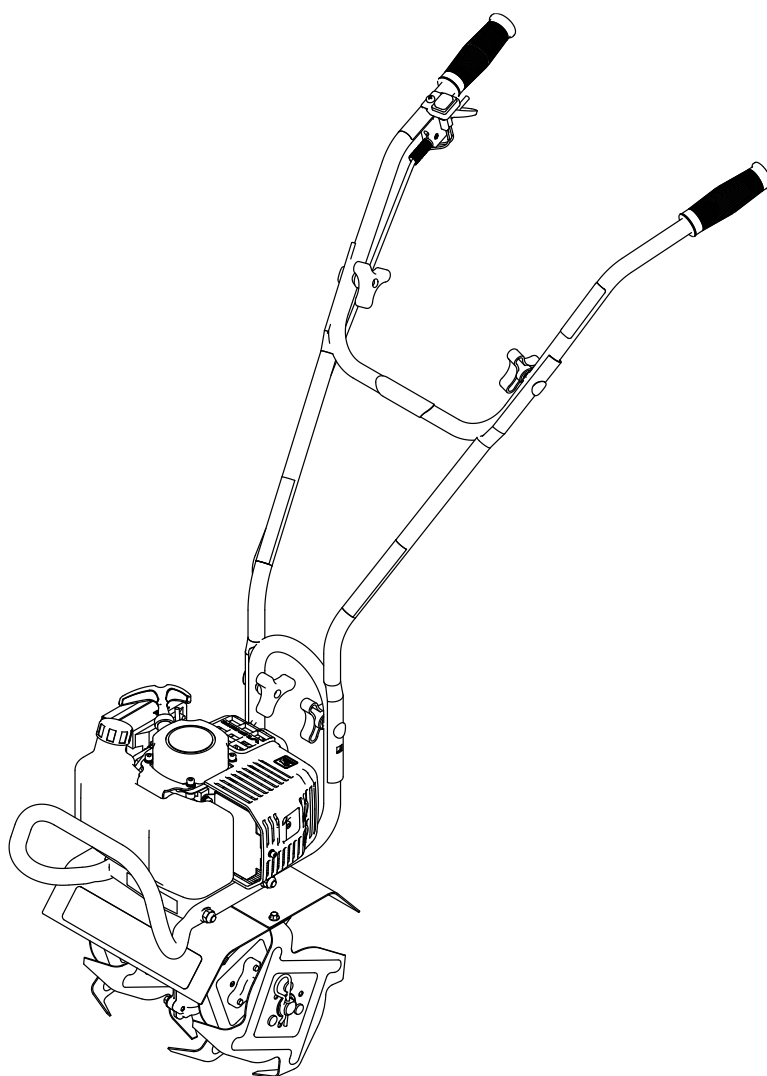

Illustrated Parts Breakdown

**MAC**  
33cc 2-Cycle Cultivator

**Model #: 31452**

ENGLISH

FRENCH

S/N

## ILLUSTRATED PARTS BREAKDOWN: Engine Assembly

**ILLUSTRATED PARTS LIST: Handlebar Assembly**

ITEM #	PART #	DESCRIPTION	QTY
N.º DE ELEMENTO	N.º DE PIEZA	DESCRIPCIÓN	CANT.
1	20143	WASHER M8 X 1.6 X 1.5 MM	1
2	21640	WASHER M8 X 1.95 X 1.6 MM	1
3	31852	KIT MUFFLER	1
4	26102	SPARK PLUG L8RTC	1
5	26103	GROMMET SPARK PLUG	1
6	26114	AIR FILTER FRAME	1
7	26116	AIR FILTER BLOCK FOAM	1
8	26119	AIR FILTER COVER	1
9	26122	FUEL FILTER	1
10	31860	KIT IGNITION COIL	1
11	31856	KIT CLUTCH	1
12	31854	KIT GAS TANK	1
13	26128	GAS CAP	1
14	26138	AIR FILTER BASE ASSY	1
15	31835	GAS TANK BRACKET MOUNT	1
16	26202	BOLT M4 X 12 MM	1
17	26205	BOLT M5 X 16 MM	5
18	26207	BOLT M5 X 20 MM	8
19	26209	BOLT M5 X 55 MM	2
20	26210	BOLT M5 X 55 MM BLK OX	2
21	26212	STUD 4 X 8 MM	2
22	26215	SPACER 15 X 10 MM	2
23	23227	BOLT M5 X 16 MM	2
24	26121	BOOT FUEL TANK MOUNT	1
25	26867	BOLT M5 X 12 MM	1
26	31842	CARB GASKET	1
27	31796	ENGINE SHROUD	1
28	31797	MUFFLER HEAT SHIELD	1
29	31798	CAP ENGINE SHROUD	1
30	31799	BOLT M8 X 21.5 MM BLK OX	2
31	31800	RECOIL HANDLE	1
32	31801	CARBURETOR	1
33	31802	SPACER CAP ENGINE SHROUD	1
34	31806	RECOIL DRUM	1
35	31807	GASKET INTAKE	1
36	31808	SPACER IGNITION COIL	2