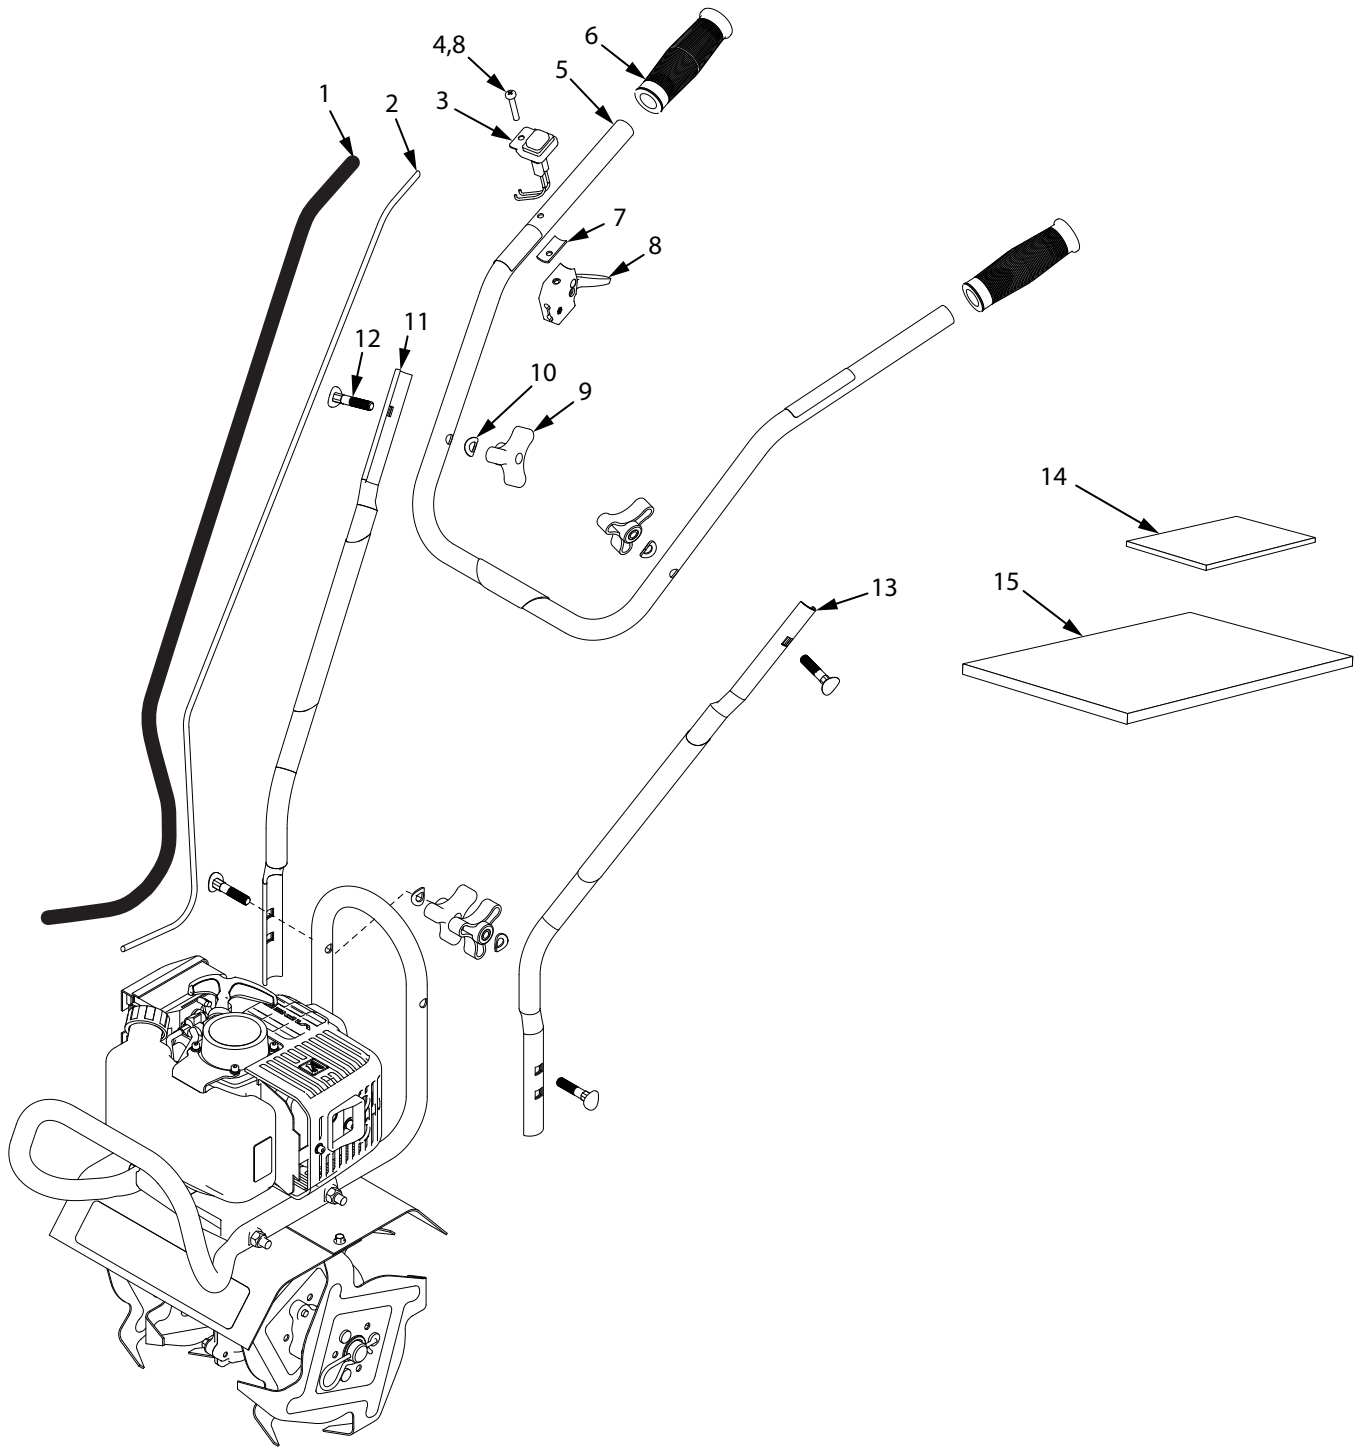

ILLUSTRATED PARTS BREAKDOWN: Handlebar Assembly

ILLUSTRATED PARTS LIST: Handlebar Assembly

ITEM #	PART #	DESCRIPTION	QTY
N.º DE ELEMENTO	N.º DE PIEZA	DESCRIPCIÓN	CANT.
1	25440	SLEEVE CABLE PROTECTION	1
2	14645	THROTTLE CABLE SWIVEL FERRULE	1
3	26166	ON/OFF SWITCH ASSEMBLY	1
4	10888	BOLT M5 X 0.8 X 30 MM PHILLIPS	1
5	27136	KIT HANDLEBAR UPPER WITH WARNINGS	1
6	4639	HANDLEBAR GRIP 19.5 X 110 MM	2
7	12633	RUBBER PAD 15 X 29 MM	1
8	25988	KIT TRIGGER LONG THROW ASSEMBLY	1
9	25622	KNOB M8 X 1.25 THREE ARM BLACK	4
10	31560	WASHER M8 CURVED	4
11	24883	HANDLEBAR MIDDLE RIGHT BLACK	1
12	31565	BOLT M8 X 1.25 X 35 SADDLE HEAD	4
13	24884	HANDLEBAR MIDDLE LEFT BLACK	1
14	31566	PARTS BAG HARDWARE	1
15	31469	PARTS BAG MANUAL	1