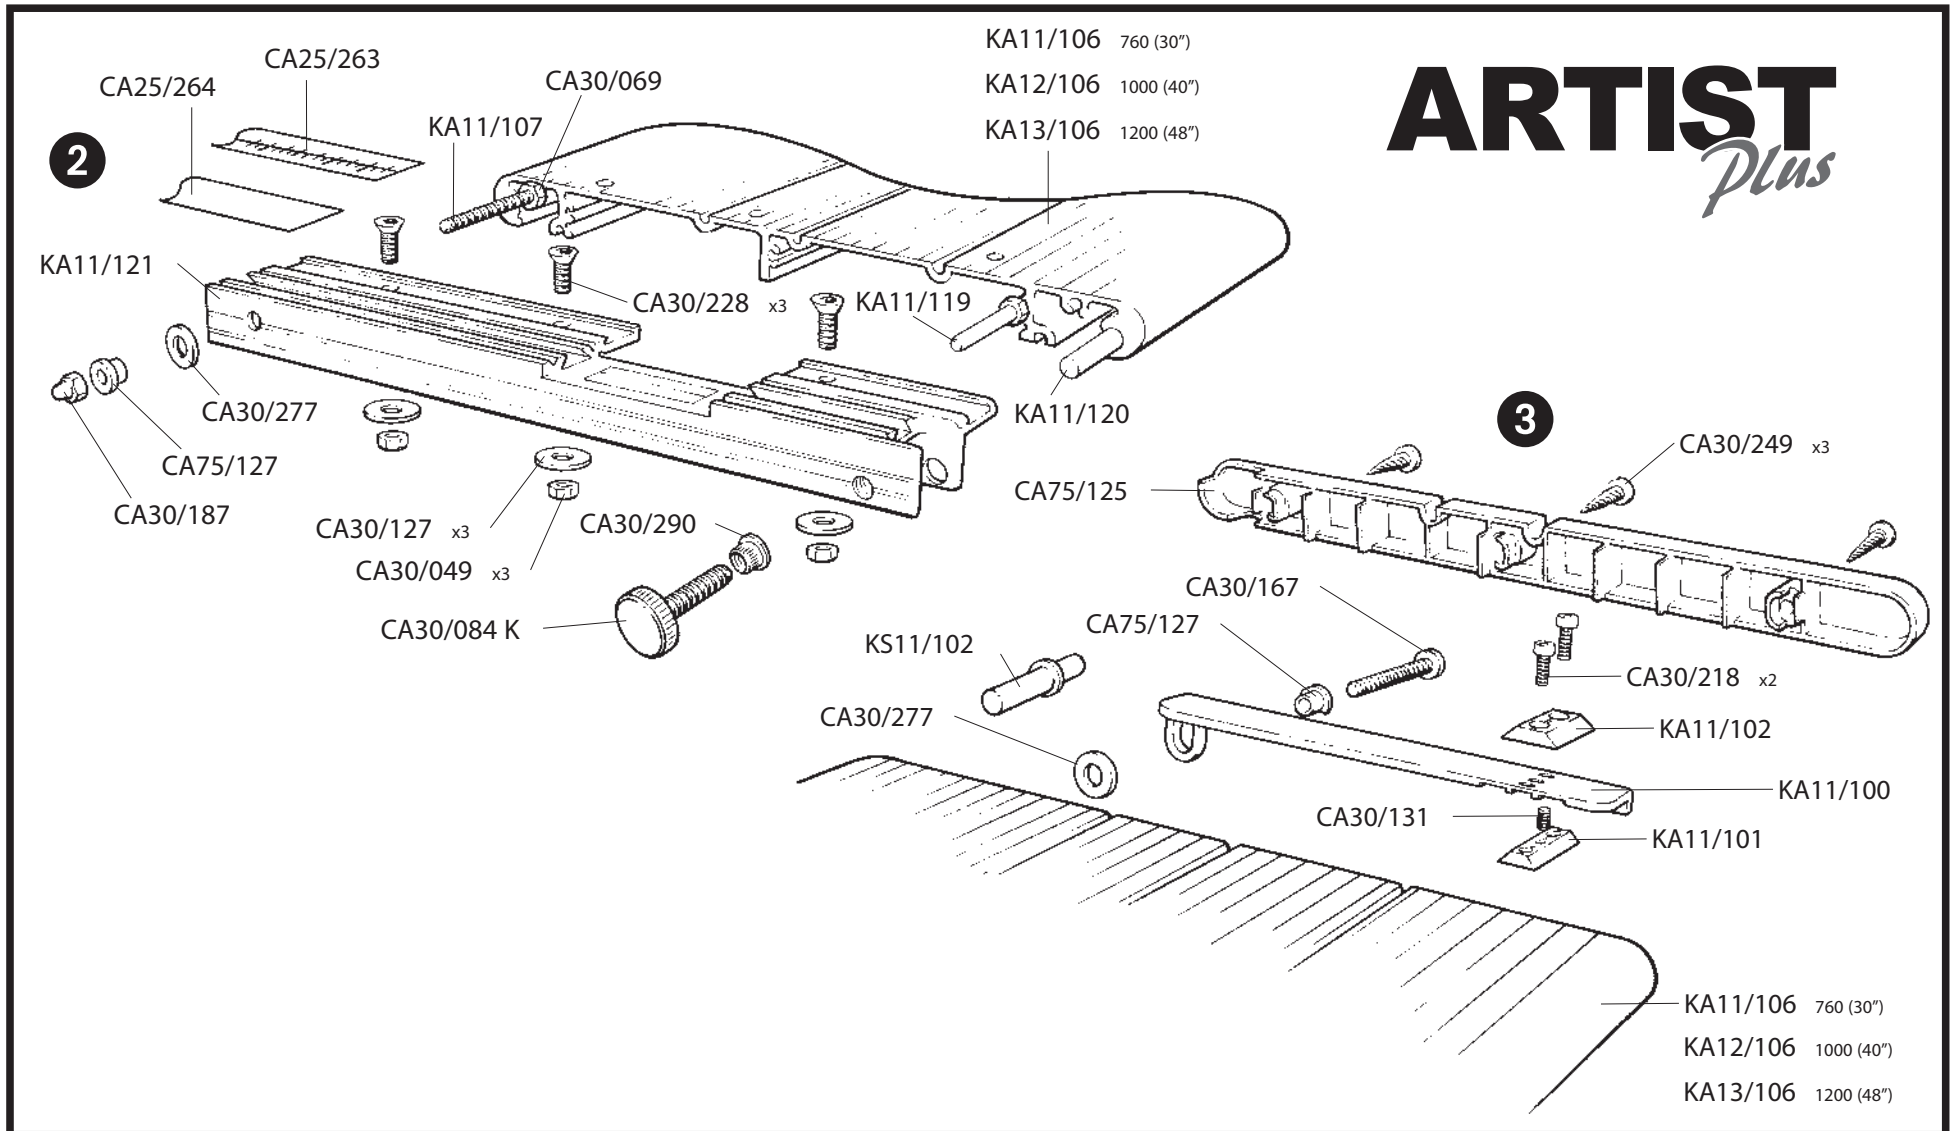

Foster Keencut ARTIST PLUS - SPARE PARTS

2 BOTTOM END PLATE ASSEMBLY,
3 TOP END PLATE ASSEMBLY

ARTIST
Plus

4 MAT GUIDE LIMIT STOP ASSEMBLY, **5** LIFTING HANDLE/ CUTTER BAR ASSEMBLY, **6** END OF CUT LIMIT STOP

7 START OF CUT LIMIT STOP ASSEMBLY
8 MEASURING ARM ASSEMBLY

ARTIST
Plus