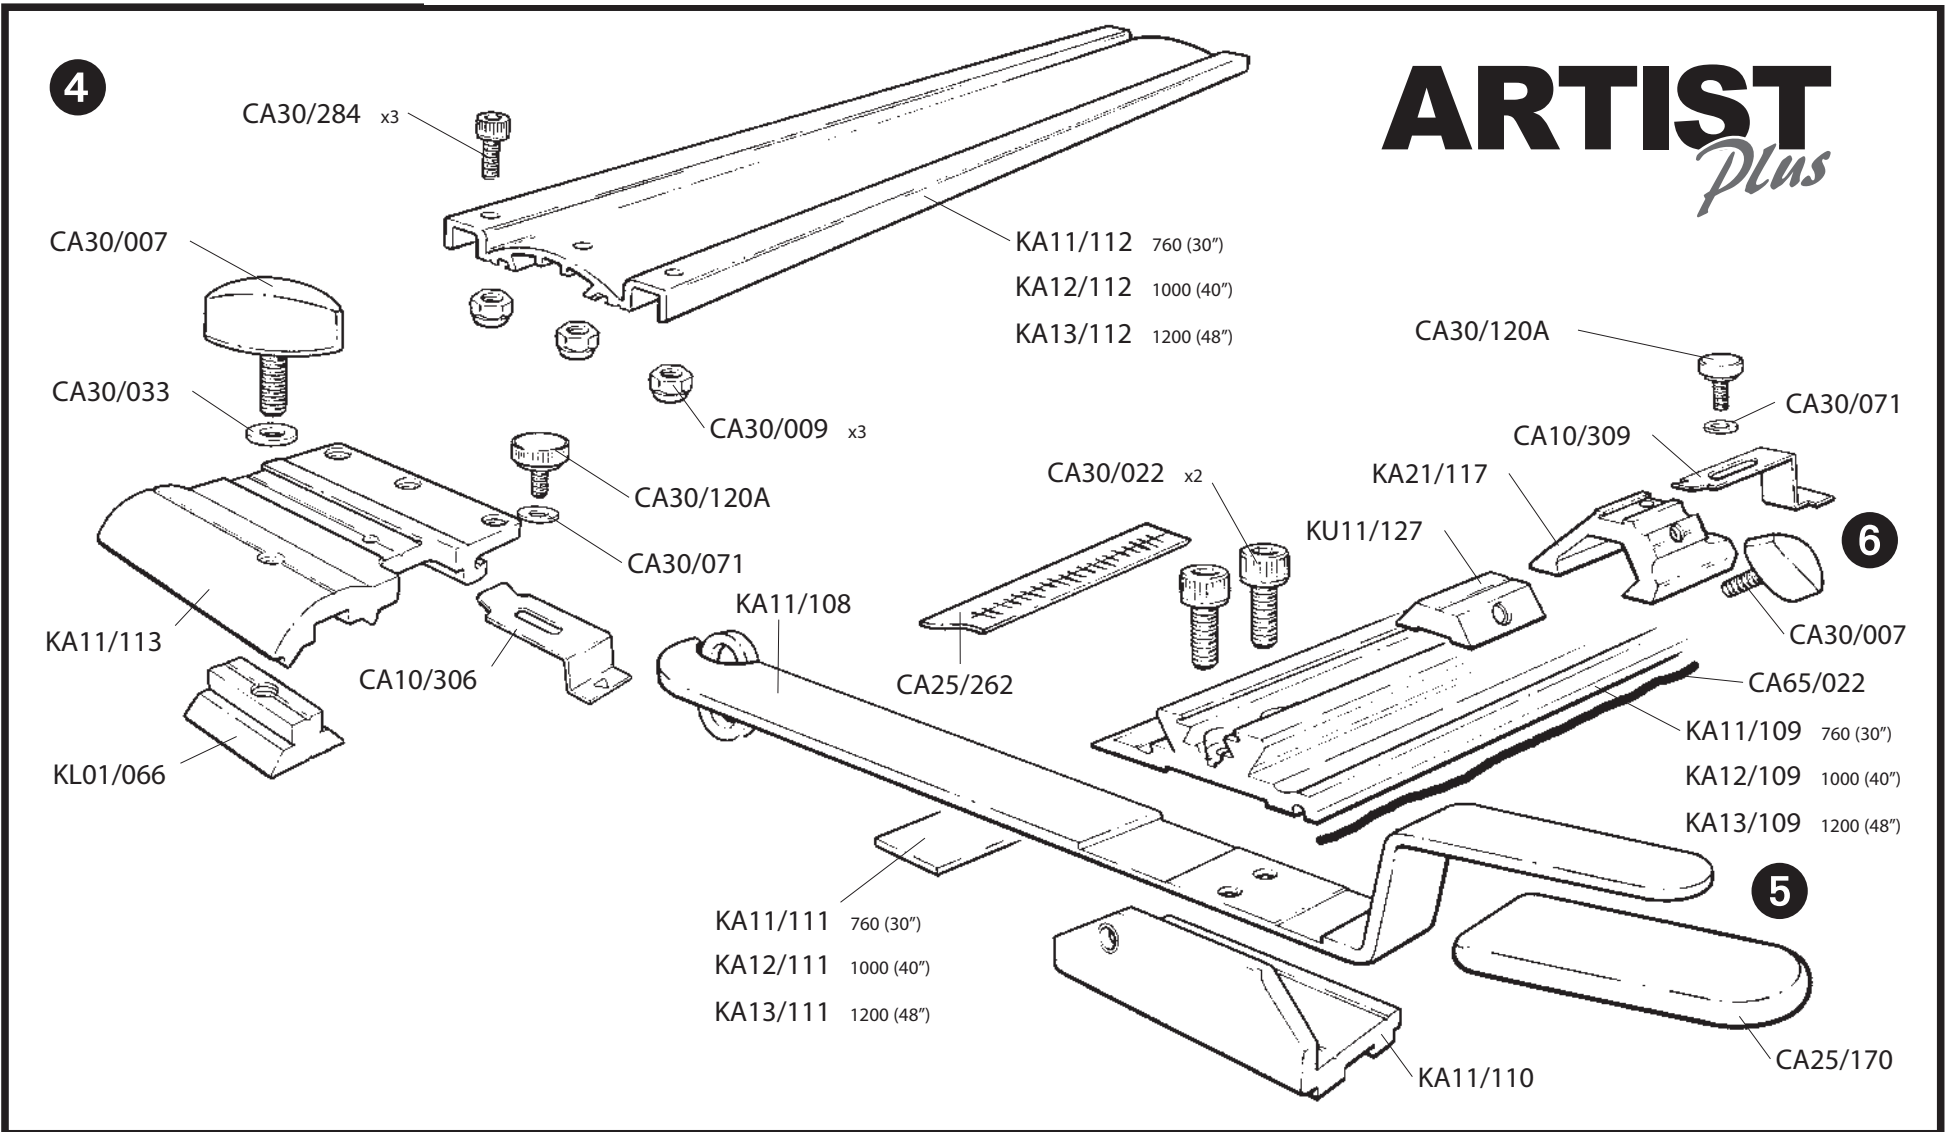

Foster Keencut ARTIST PLUS - SPARE PARTS

2 BOTTOM END PLATE ASSEMBLY,
3 TOP END PLATE ASSEMBLY

ARTIST
Plus

4 MAT GUIDE LIMIT STOP ASSEMBLY, **5** LIFTING HANDLE/ CUTTER BAR ASSEMBLY, **6** END OF CUT LIMIT STOP

7 START OF CUT LIMIT STOP ASSEMBLY
8 MEASURING ARM ASSEMBLY

ARTIST
Plus