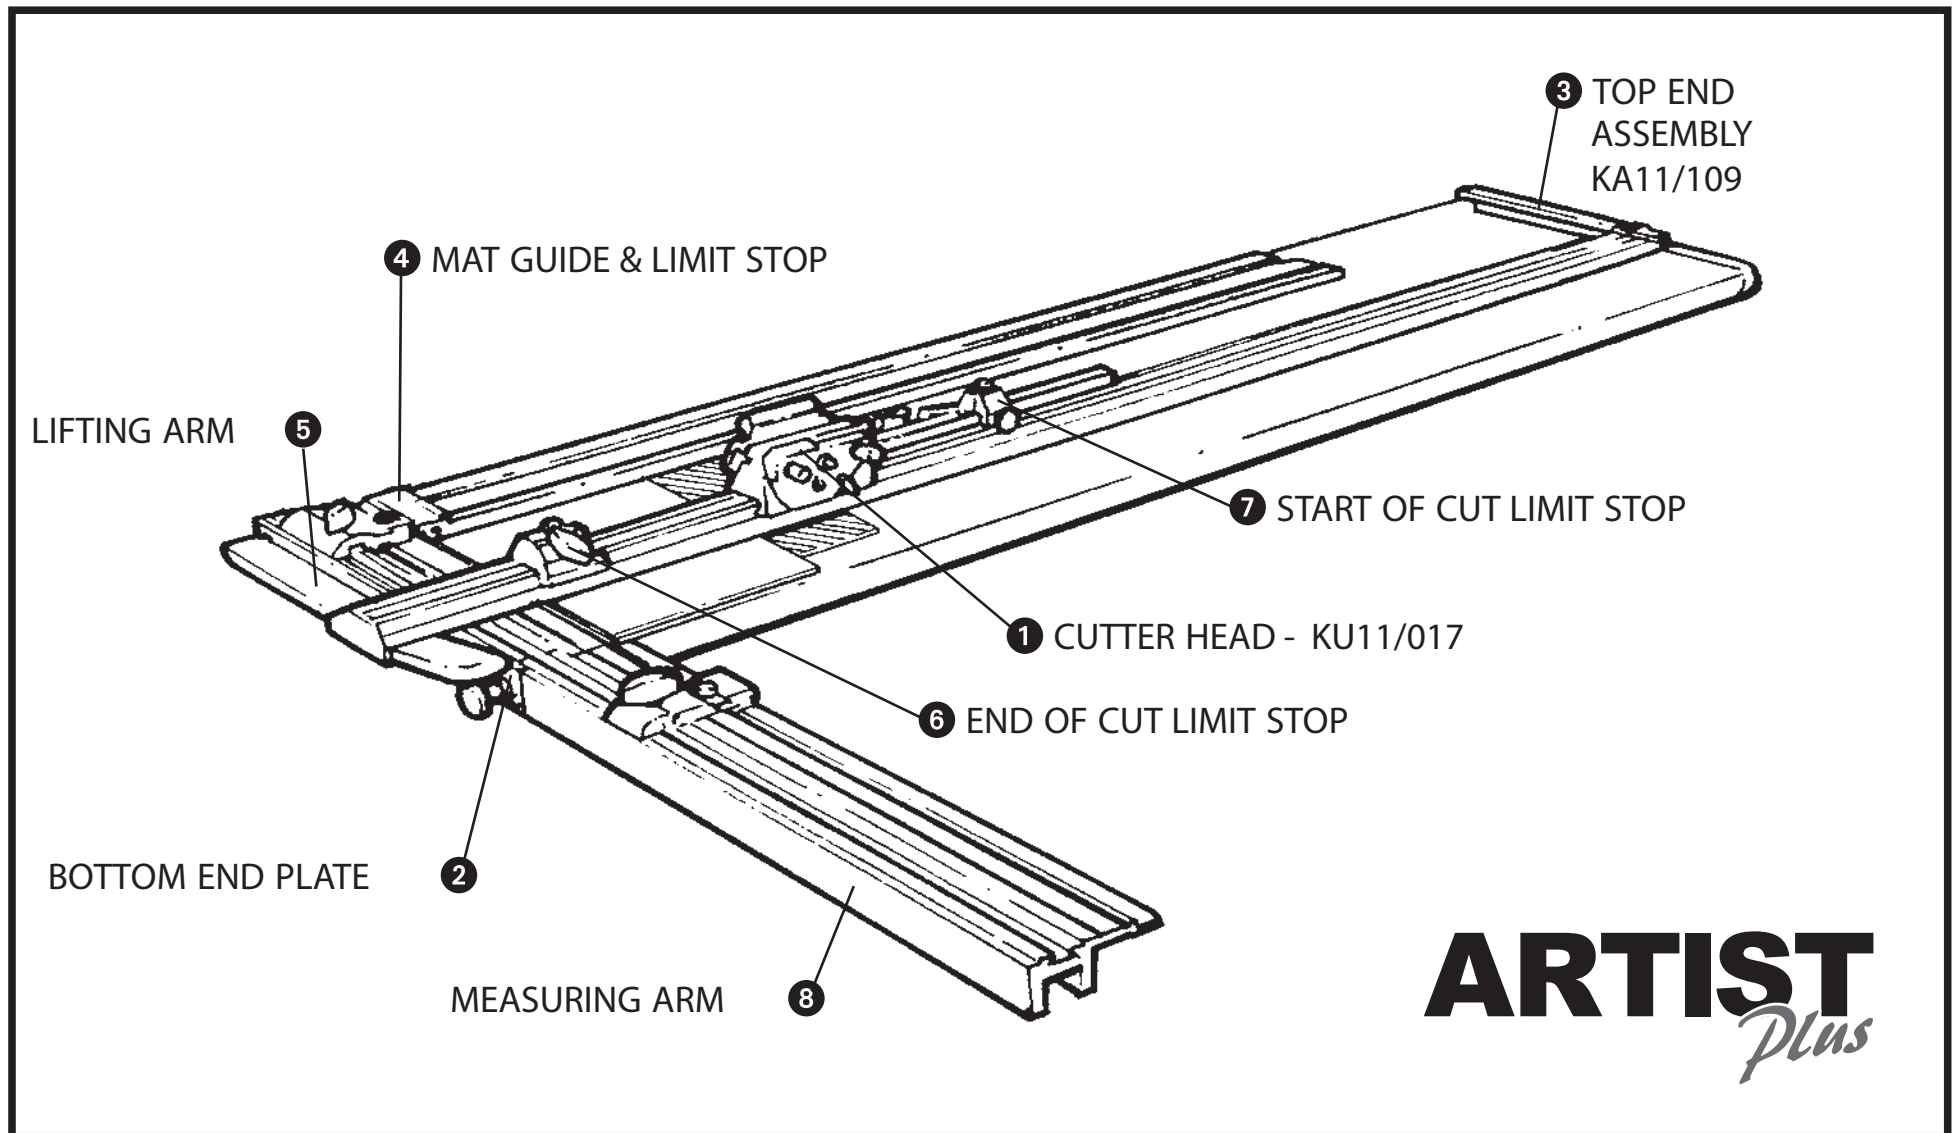

Foster Keencut ARTIST PLUS - SPARE PARTS

2 BOTTOM END PLATE ASSEMBLY,
3 TOP END PLATE ASSEMBLY

ARTIST
Plus

4 MAT GUIDE LIMIT STOP ASSEMBLY, **5** LIFTING HANDLE/ CUTTER BAR ASSEMBLY, **6** END OF CUT LIMIT STOP

7 START OF CUT LIMIT STOP ASSEMBLY
8 MEASURING ARM ASSEMBLY

ARTIST
Plus