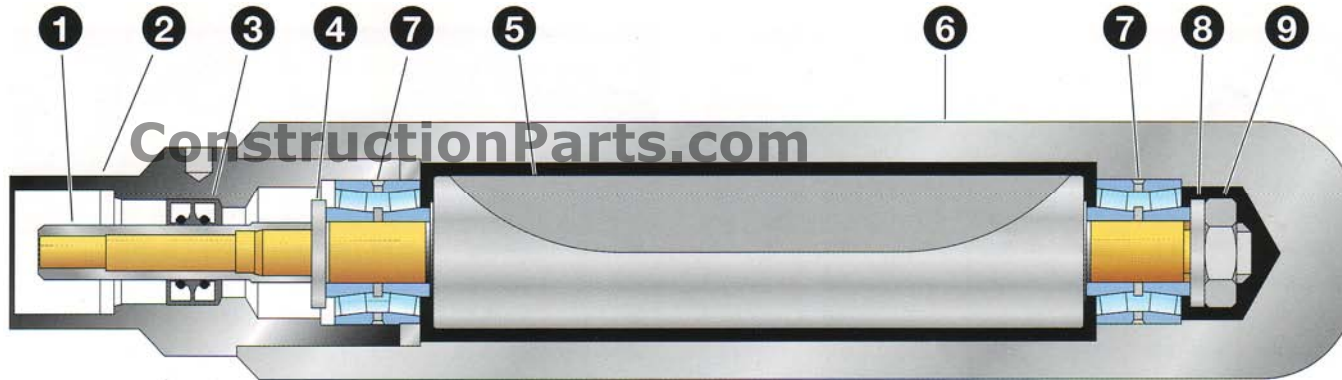

Part# 750-FI

No.	Description	Qty	Part No.
1	Driver, Hex	1	384446
2	Assy, End Cap: W/ Seals	1	207233
3	Seal, Oil	2	*****
4	Washer, Flat	1	887015
5	Rotor	1	717335
6	Housing, Square	1	587330
7	Bearing, Roller	2	097013
8	Washer, Flat	1	887015
9	Nut, Hex Jam; L.H. Thd	1	432708

***We recommend using End Cap Assy's with pressed in seals, however these parts are available separately upon request.