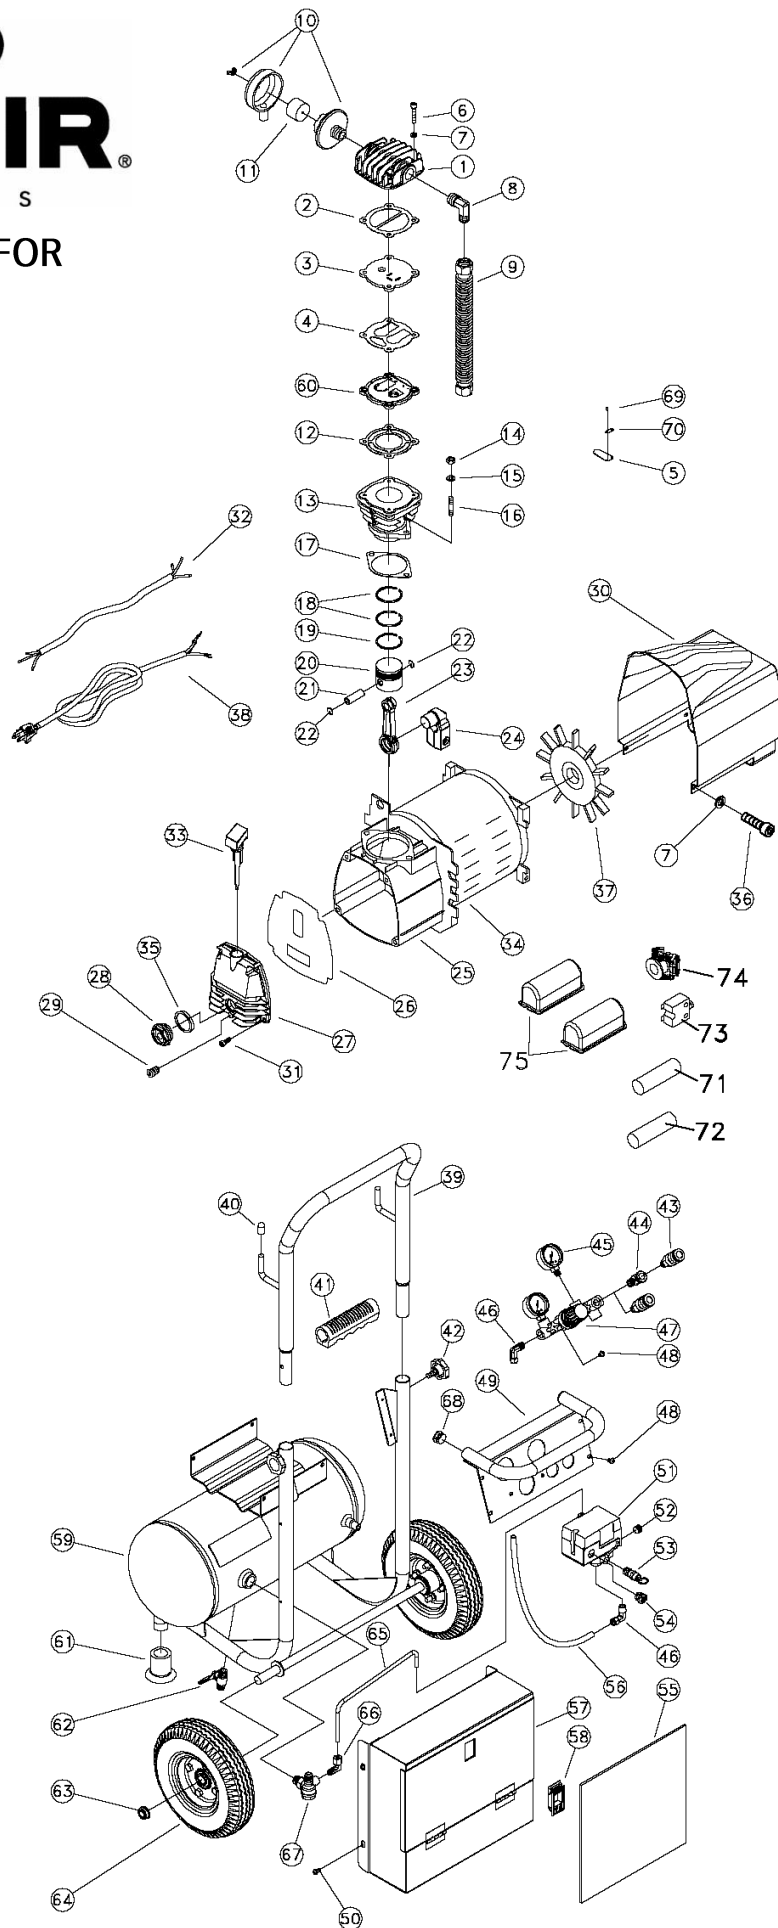

SCHEMATIC FOR
VT20TB

PARTS LIST FOR MODEL VT20TB

Schem. #	Description	Part #	Qty.	Schem. #	Description	Part #	Qty.
1	Head	VT101001	1	39	Handle	VT488024	1
2	Gasket (supersedes VT211001)	VT211011	1	40	Cap	VT439008	2
				41	Handle Grip	VT435017-1	1
3	Valve Plate	VT104001	1	42	Quick Release Handle Bolt	VT351901	2
4	Gasket (supersedes VT212001)	VT212004	1	43	Quick Coupler	VT447013	2
				44	Bushing	VT151250	1
5	Reed Valve	VT125001	2	45	Gauge	U3004	2
6	Bolt	VT352087	4	46	Elbow	VT151209	2
7	Washer	MIS10098	8	47	Regulator	VT410008	1
8	Elbow	VT151404	1	48	Screw	VT365003	6
9	Finned Aftercooler	VT230064S	1	49	Panel	VT488025	1
10	Intake Assembly	VT170006	1	50	Screw	VT365004	4
11	Element	VT171002	1	51	Pressure Switch	VT412024	1
12	Gasket (supersedes VT213001)	VT213010	1	52	Pipe Plug	VT360011	2
				53	Safety Relief Valve	VT407009	1
13	Cylinder	VT201017	1	54	Box Connector	VT457002	2
14	Nut	VT371005	2	55	Tool Box Liner	VT220004	1
15	Washer	VT382005	2	56	Tubing	VT247092	1
16	Stud Bolt	VT358001	2	57	Tool Box	VT488026	1
17	Gasket (supersedes VT214001)	VT214010	1	58	Lock	VT435015	1
				59	Tank Assembly	VT401174	1
18	Compression Ring	VT206003	2	60	Valve Plate	VT114001	1
19	Oil Ring	VT207003	1	61	Rubber Foot	VT434009	2
20	Piston	VT203011	1	62	Drain Valve	VT413008	1
21	Piston Pin	VT204003	1	63	Wheel Clip	VT403003	2
22	Snap Ring	VT205001	2	64	Wheel	VT402007-1	2
23	Connecting Rod	VT316001	1	65	1/4" Tubing	VT228070-T	1
24	Crankshaft	VT302001	1	66	Elbow	VT151002	1
25	Crankcase	VT301001	1	67	Check Valve	VT409004	1
26	Diaphragm	VT215001	1	68	Plastic Plug	VT439003	2
27	Crankcase Cover	VT304012	1	69	Valve Pin	VT126001	4
28	Oil Sight Gauge with Gasket	VT321001	1	70	Valve Keeper	VT127001	2
				71	Start Capacitor	CAPVTSN460008	1
29	Drain Bolt	VT360001	1	72	Run Capacitor	CAPVTRN462010	1
30	Shroud	VT433001	1	73	Motor Reset	VT458001	1
31	Bolt	VT352091	5	74	Motor Centrifugal Switch	VT459001	1
32	Cord	VT453076	1	75	Capacitor Cover	VTCAPCOVERVT20TB	2
33	Crankcase Vent	VT324004	1		Valve Kit (Includes Ref#2, 4, 5, 12, 69, 70)	VKVT20	1
34	Complete Motor/Pump	PMP11VT20TB	1				
35	Gasket*	use VT321001	1		Gasket Set	VT20GASKETS	1
36	Bolt	VT352071	4		Ring Set	VT20RINGS	1
37	Fan	VT431012	1				