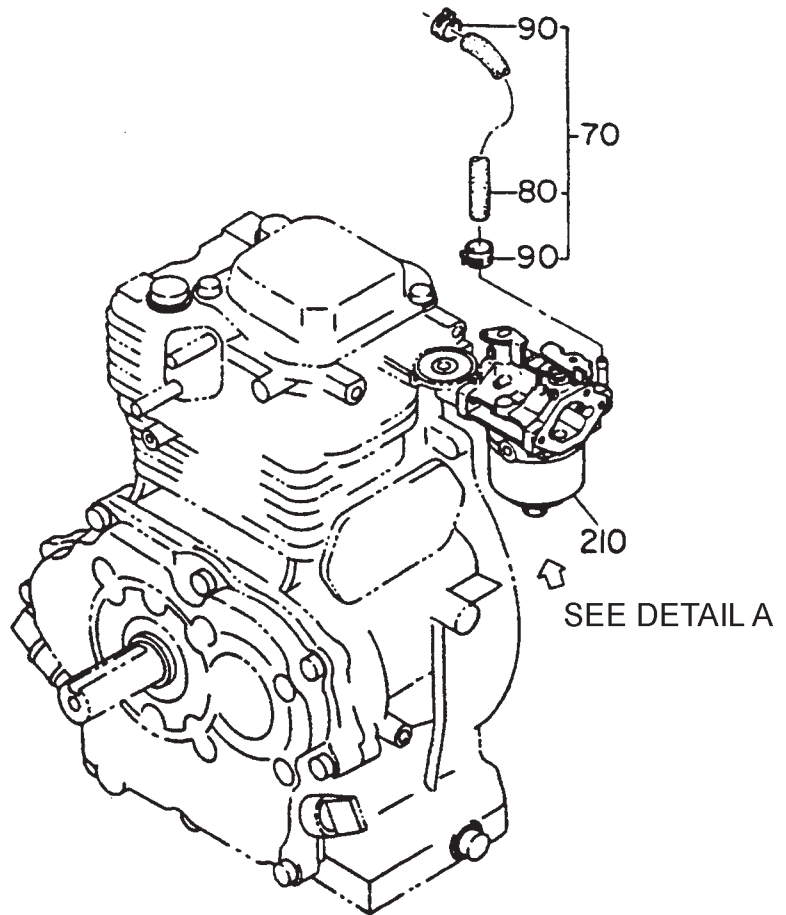

ROBIN EH-25 ENGINE — CARBURETOR ASSY.

CARBURETOR ASSY.