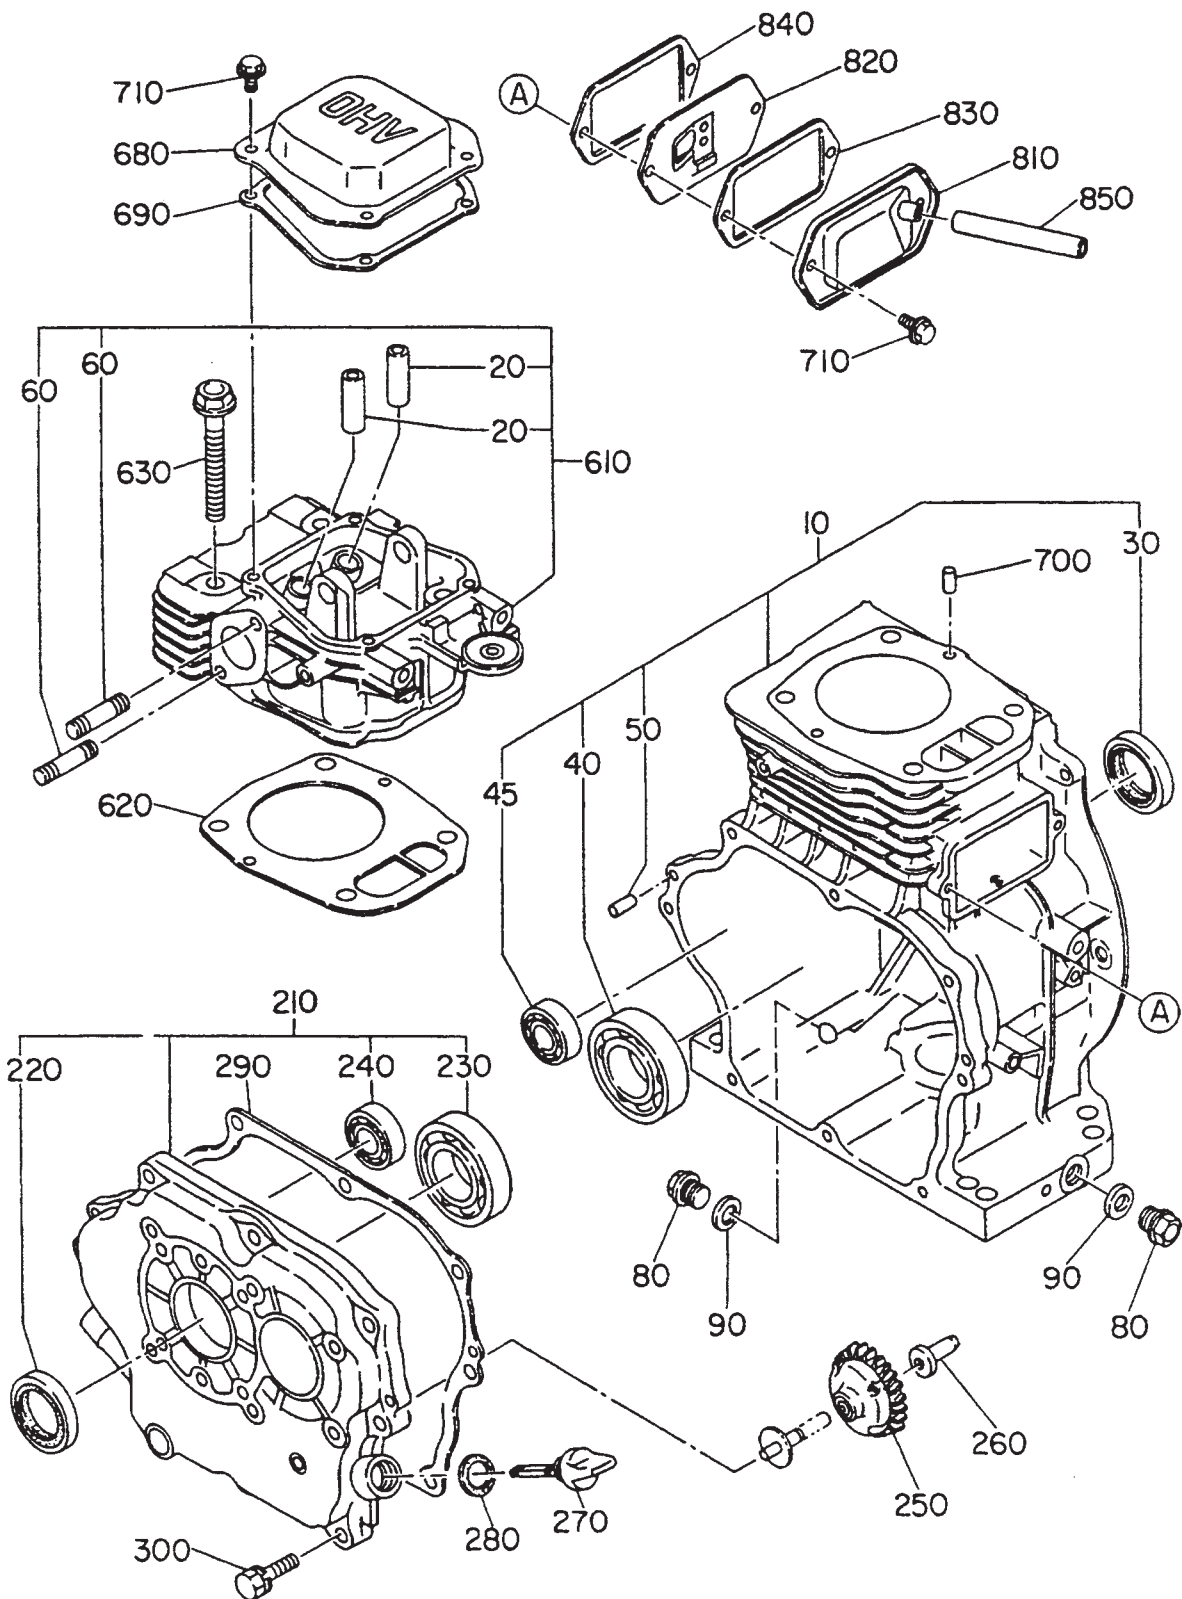

SEE DECAL ILLUSTRATIONS ON PAGE 6.

ROBIN EH-25 ENGINE — CRANKCASE ASSY.

CRANKCASE ASSY.

ROBIN EH-25 ENGINE — CRANKCASE ASSY.

CRANKCASE ASSY.

NO	PART NO	PART NAME	QTY.	REMARKS
10	2541010111	CRANKCASE	1	INCLS. ITEMS W/+ FROM S/N 1032215 TO 1032214
	2541010101	CRANKCASE	1	
20#	2461420203	VALVE GUIDE	2	
30+	0440300030	OIL SEAL	1	
40+	0600300220	BALL BEARING	1	
45+	0600150010	BALL BEARING	1	
50+	0310060020	DOWEL PIN	2	
60#	0013208500	STUD	2	
80	0401140030	PLUG	2	
90	0211140020	GASKET	2	
210	2541110301	MAIN BEARING COVER	1	INCLUDES ITEMS W/%
220%	0440300030	OIL SEAL	1	
230%	0600300220	BALL BEARING	1	
240%	0600150010	BALL BEARING	1	
250	2344500101	GOVERNOR GEAR	1	
260	2054190103	GOVERNOR SLEEVE	1	
270	2276360107	OIL GAUGE	1	REPLACES 2276360103
280*	0213160010	GASKET	1	
290*	2541600103	GASKET MA BEARING COVER .	1	
300	0011308300	BOLT & WASHER	8	
610	2541300111	CYLINDER HEAD	1	INCLS. ITEMS W/# FROM S/N 1032215 TO 1032214
	2541300101	CYLINDER HEAD	1	
620*	2541500113	GASKET CYL HEAD	1	
630#	0110100040	FLANGE BOLT	4	
680	2541550103	ROCKET COVER	1	
690*	2541600503	GACKET ROCKET COVER	1	
700	0310060020	DOWEL PIN	2	
710	0110060020	FLANGE BOLT	6	
810	2541430101	BREATHER COVER	1	
820	2541440101	BREATHER PLATE	1	
830*	2461600603	GASKET BREATHER COVER	1	
840*	2461600703	GASKET BREATHER PLATE	1	
850	0851080210	RUBBER PIPE, 8X11X75 mm	1	REPLACES 0851080000
	2549900107	GASKET SET	1	INCLUDES ITEMS W/* ALSO INCLUDES GASKETS FROM THE INTAKE & EXHAUST ASSY. ON PAGES 38 & 39 ITEMS 340, 555 & 560.