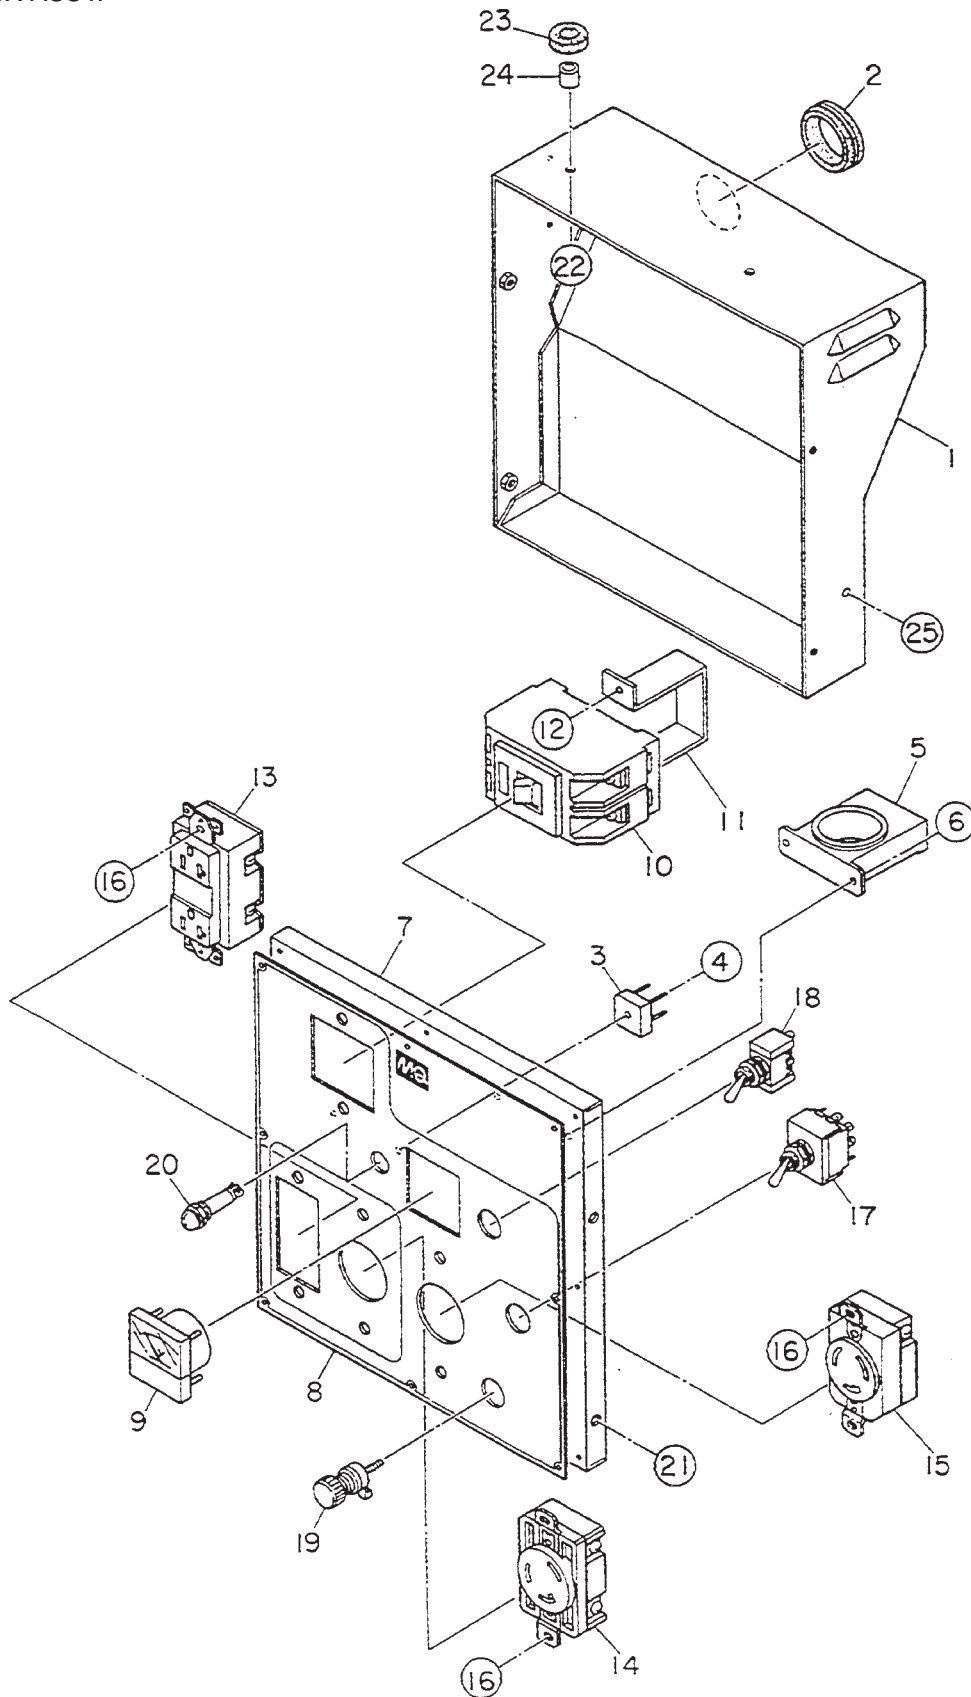

5 to 10 Units

Qty.	P/N	Description
2	0601805327	CIRCUIT BREAKER
2	0601811031	RECEPTACLE, GFCI
2	0601812597	RECEPTACLE, 125V, 30A
2	0601811032	RECEPTACLE, 250V, 20A
2	0601823204	RECTIFIER
2	0810106004	CAP, FUEL TANK
4	0810107103	FUEL FILTER, STRAINER
2	0642008900	FUEL COCK
10	2343260407	ELEMENT, AIR CLEANER ROUND
10	2343600203	ELEMENT, AIR CLEANER RECT.
10	0650141030	SPARK PLUG
2	KS31102301	OIL SENSOR
2	0669900207	SWITCH, ON/OFF
1	0601823853	SLOWDOWN UNIT
1	0601800258	AC VOLTMETER
1	0601810695	OIL ALARM LAMP
2	7895419004	RUBBER SUSPENSION
4	7685115504	RUBBER SUSPENSION
1	2545020100	RECOIL STARTER ASSY.
1	2536240400	CARBURETOR ASSY.
1	2547013018	IGNITION COIL

GA-3.6RZ3 — CONTROL BOX ASSY.

CONTROL BOX ASSY.

GA-3.6RZ3 — CONTROL BOX ASSY.

CONTROL BOX ASSY.

<u>NO</u>	<u>PART NO</u>	<u>PART NAME</u>	<u>QTY.</u>	<u>REMARKS</u>	
1	7911811403	CONTROL BOX	1	REPLACES	7911811413
2	0601850102	GROMMET	1		
3	0601823204	RECTIFIER	2	S5VB60	
4	0027103020	MACHINE SCREW	2		
5	0601823853	SLOW DOWN UNIT	1	ND-80	
6	0027104010	MACHINE SCREW	2		
7	7911821413	CONTROL PANEL	1	UP TO 5116919	
8	7910501402	NAME PLATE	1	N-5685	
9	0601800258	AC VOLTMETER	1	0~120V, 0~240V	
10	0601805327	CIRCUIT BREAKER, 13.5A	1		
11	4341817004	BRACKET, CIRCUIT BREAKER	1		
12	0027104010	MACHINE SCREW	2		
13	0601811031	RECEPTACLE, 5-20R,GFCI	1		
14	0601812597	RECEPTACLE, L5-30R, 125V,30A	1		
15	0601811032	RECEPTACLE, 20R,250V,20A	1		
16	0021004010	MACHINE SCREW	6		
	0027004000	HEX NUT	6		
17	0601830737	FULL POWER SWITCH	1	ET330D12	
18	0601830727	IDLE CONTROL SWITCH	1	ET115A12	
19	0601815109	GROUND TERMINAL	1		
20	0601810695	OIL ALARM LAMP	1	06-106PR	
21	0017105016	HEX. HEAD BOLT	4		
22	011206020	HEX. HEAD BOLT	2	REPLACES 0017106020	
23	0805088004	RUBBER CUSHION	2		
24	0805088304	COLLAR	2		
25	0017106016	HEX. HEAD BOLT	1		