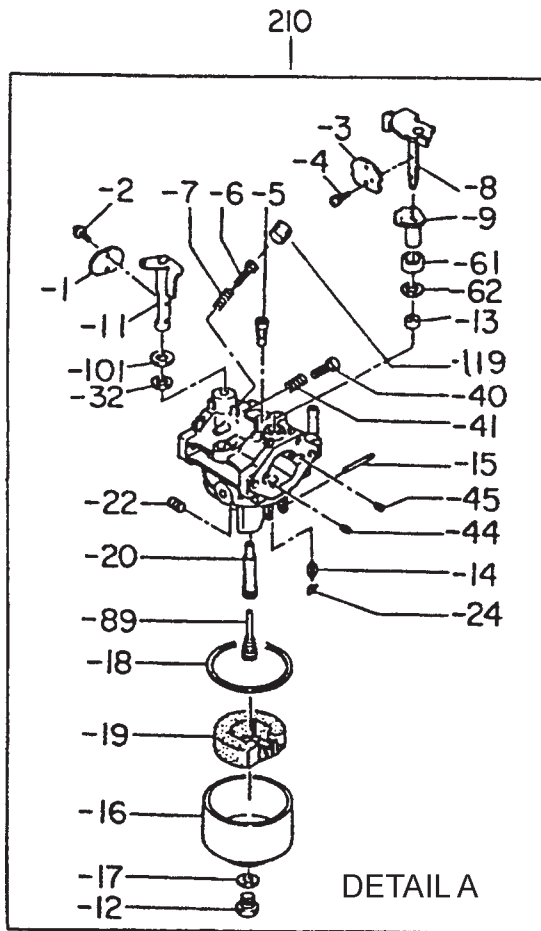

ROBIN EH-25 ENGINE — CARBURETOR ASSY.

CARBURETOR ASSY.