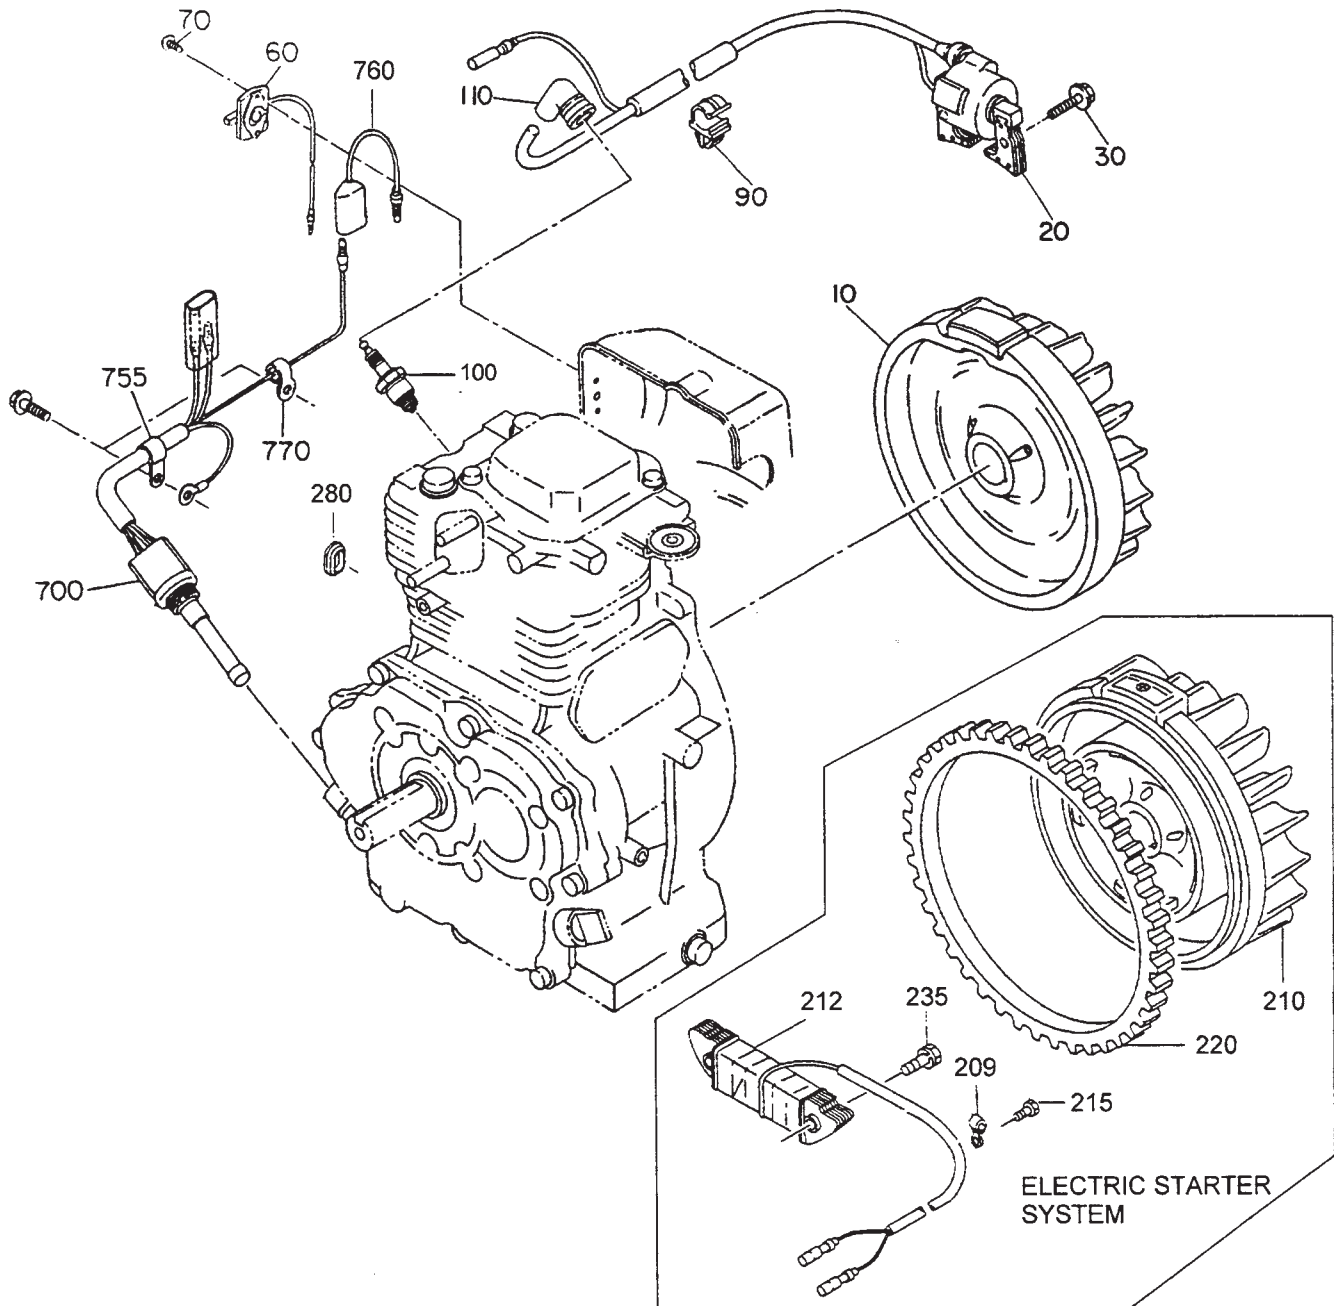

ROBIN EH-25 ENGINE — IGNITION COIL ASSY. AND SPARK PLUG

IGNITION COIL ASSY. AND SPARK PLUG

ROBIN EH-25 ENGINE — IGNITION COIL ASSY. AND SPARK PLUG

IGNITION COIL ASSY. AND SPARK PLUG

<u>NO</u>	<u>PART NO</u>	<u>PART NAME</u>	<u>QTY.</u>	<u>REMARKS</u>
10	2347012108	FLY WHEEL	1	
20	2547013018	IGNITION COIL	1	REPLACES 2547943011
30	0043506250	BOLT & WASHER	2	
60	0669900217	SWITCH	1	REPLACES 0669900207
70	0150040090	TAPPING SCREW	2	
90	0566000250	CLAMP	1	
95	0659000010	PLUG TERMINAL	1	
100	0650140150	SPARK PLUG	1	REPLACES 0650141030
110	0655000051	PLUG CAP	1	
209	2067550101	CLAMP	1	
212	2277963201	CHARGING COIL	1	
215	0110060050	FLANGE BOLT	1	REPLACES 0110060010
235	0043506250	SCREW & WASHER	2	
280	2267550103	GROMMRT	1	
700	KS31102301	OIL SENSOR	1	
755	2147900301	CLAMP	1	
760	2147312201	WIRE 22	1	
770	2056120050	CLAMP	1