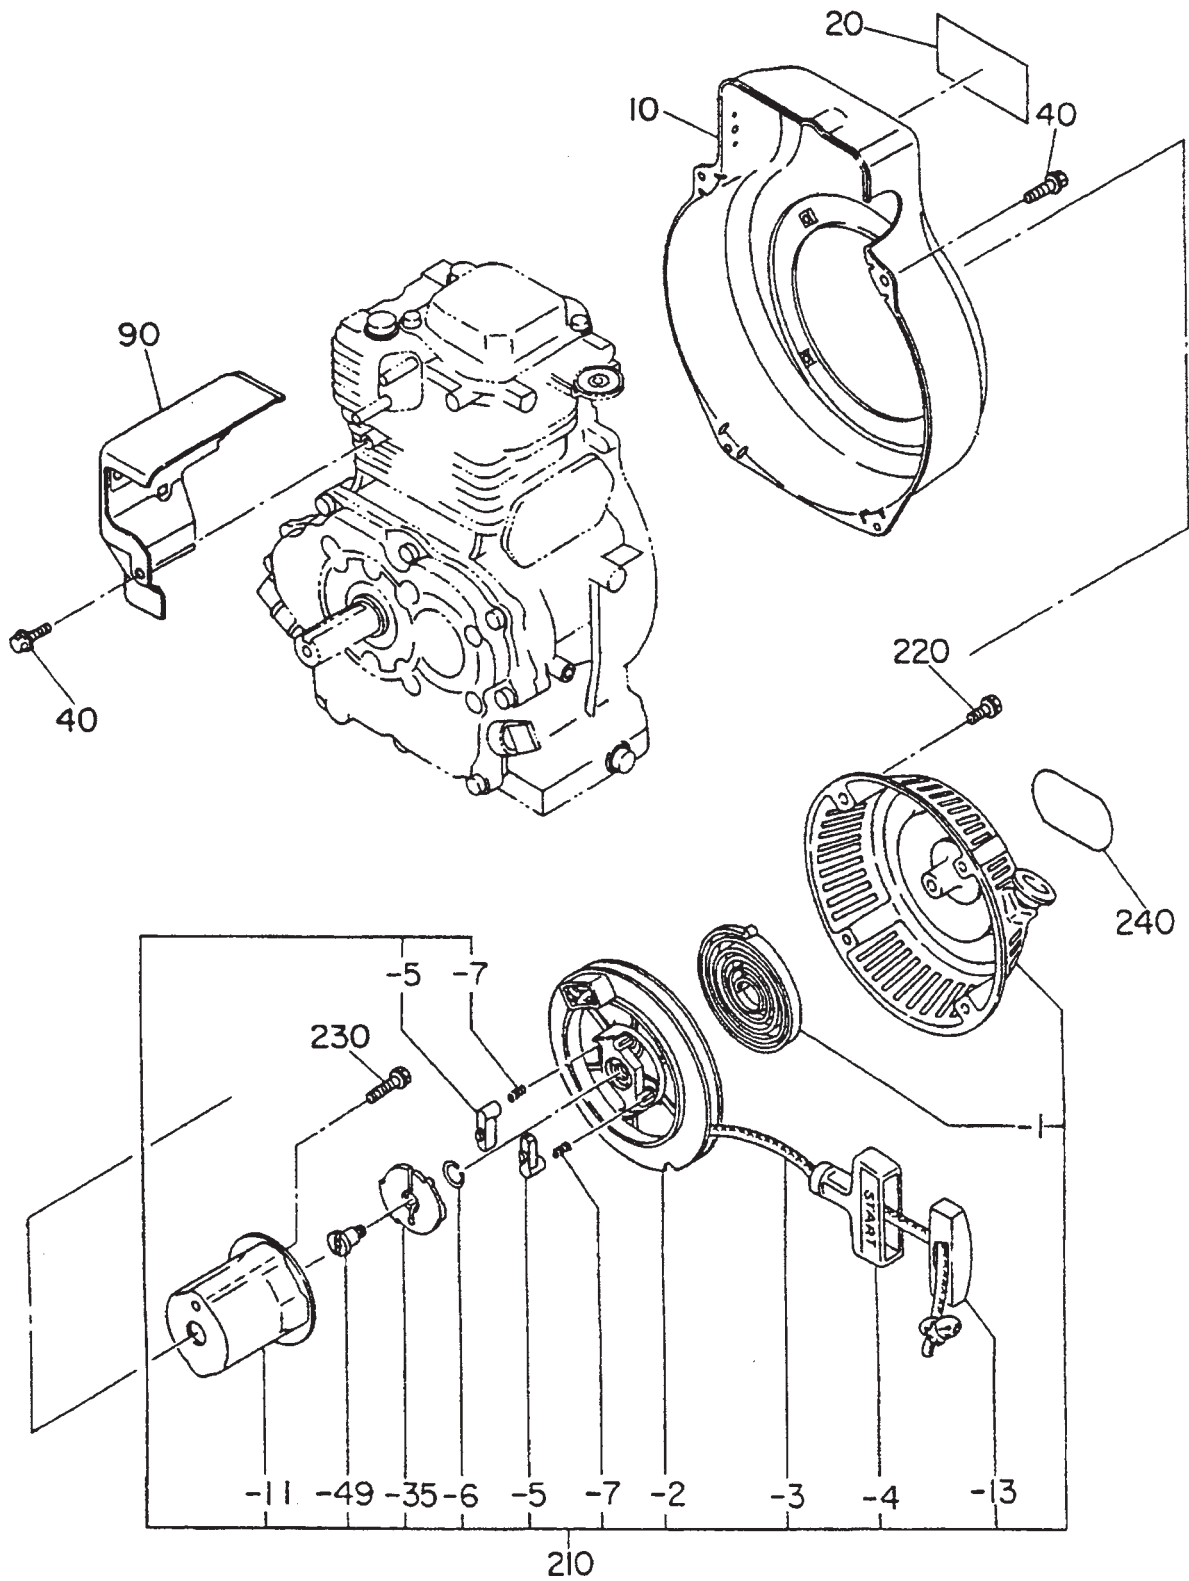

ROBIN EH-25 ENGINE — GOVERNOR ASSY.

GOVERNOR ASSY.

<u>NO</u>	<u>PART NO</u>	<u>PART NAME</u>	<u>QTY.</u>	<u>REMARKS</u>
10	2544230101	GOVERNOR LEVER	1	
20	2464220103	GOVERNOR SHAFT	1	
30	2544270101	GOVERNOR ROD	1	
40	2544280103	ROD SPRING	1	
50	0031306000	CLIP	2	
60	0011406250	BOLT & WASHER	1	
70	0186060020	NUT	1	
80	2544250113	GOVERNOR SPRING	1	
310	2274330200	SPEED CONTROL CP	1	INCLUDES ITEMS W/*
320*	2274330201	SPEED CONTROL	1	
330*	2274360103	KNOB	1	
340	2274350113	STOP PLATE	1	REPLACES 2274350101
350	2274500203	SPRING WASHER	1	
360	0043106300	SCREW PANHEAD	1	
370	020106050	NUT	1	REPLACES 0022706000
380	0110060050	FLANGE BOLT	1	
410	2544420001	WIRE BRACKET	1	
430	0043504080	SCREW PANHEAD	1	REPLACES 0043104080
440	020106050	NUT	1	REPLACES 0022706000

ROBIN EH-25 ENGINE — COOLING & STARTING ASSY.

COOLING & STARTING ASSY.