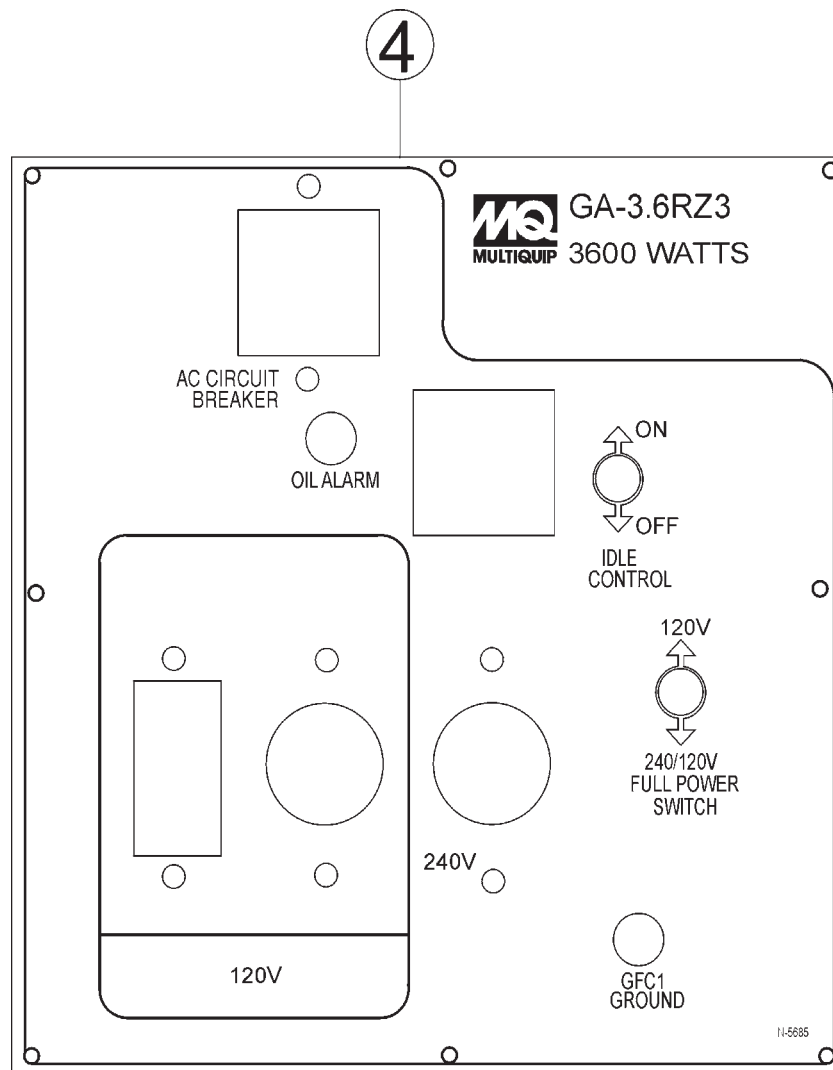

GA-3.6RZ3 — NAME PLATE AND DECALS

NAME PLATE AND DECALS

NO	PART NO	PART NAME	QTY.	REMARKS
1*	0800628504	DECAL : GROUND	1	S-1123
2*	1980680004	DECAL : FUEL COCK	1	S-3704
3*	7900638204	DECAL : OPERATING INSTRUCTIONS	1	S-4605
4*	7910501402	DECAL : MQ GA-3.6RZ3	1	N-5685
5*	7910631002	DECAL : MQ 3600	1	S-3753
6*	0820610804	DECAL : CAUTION	1	S-3311
7*	0820610404	DECAL : WARNING	1	S-3627
8*	7900636004	DECAL : OPERATE AT 3600 RPM ONLY	1	S-4461
9*	8700611804	DECAL : WARNING	1	S-4984
10*	8700611904	DECAL : DANGER	1	S-4985
11		PLATE, SERIAL NO.	1	..... CONTACT MQ SERVICE DEPT. W/MODEL & S/N
	DCLGA3.6RZ3	KIT, DECAL	1	..... INCLUDES ITEMS W/*

SEE DECAL ILLUSTRATIONS ON PAGE 6.