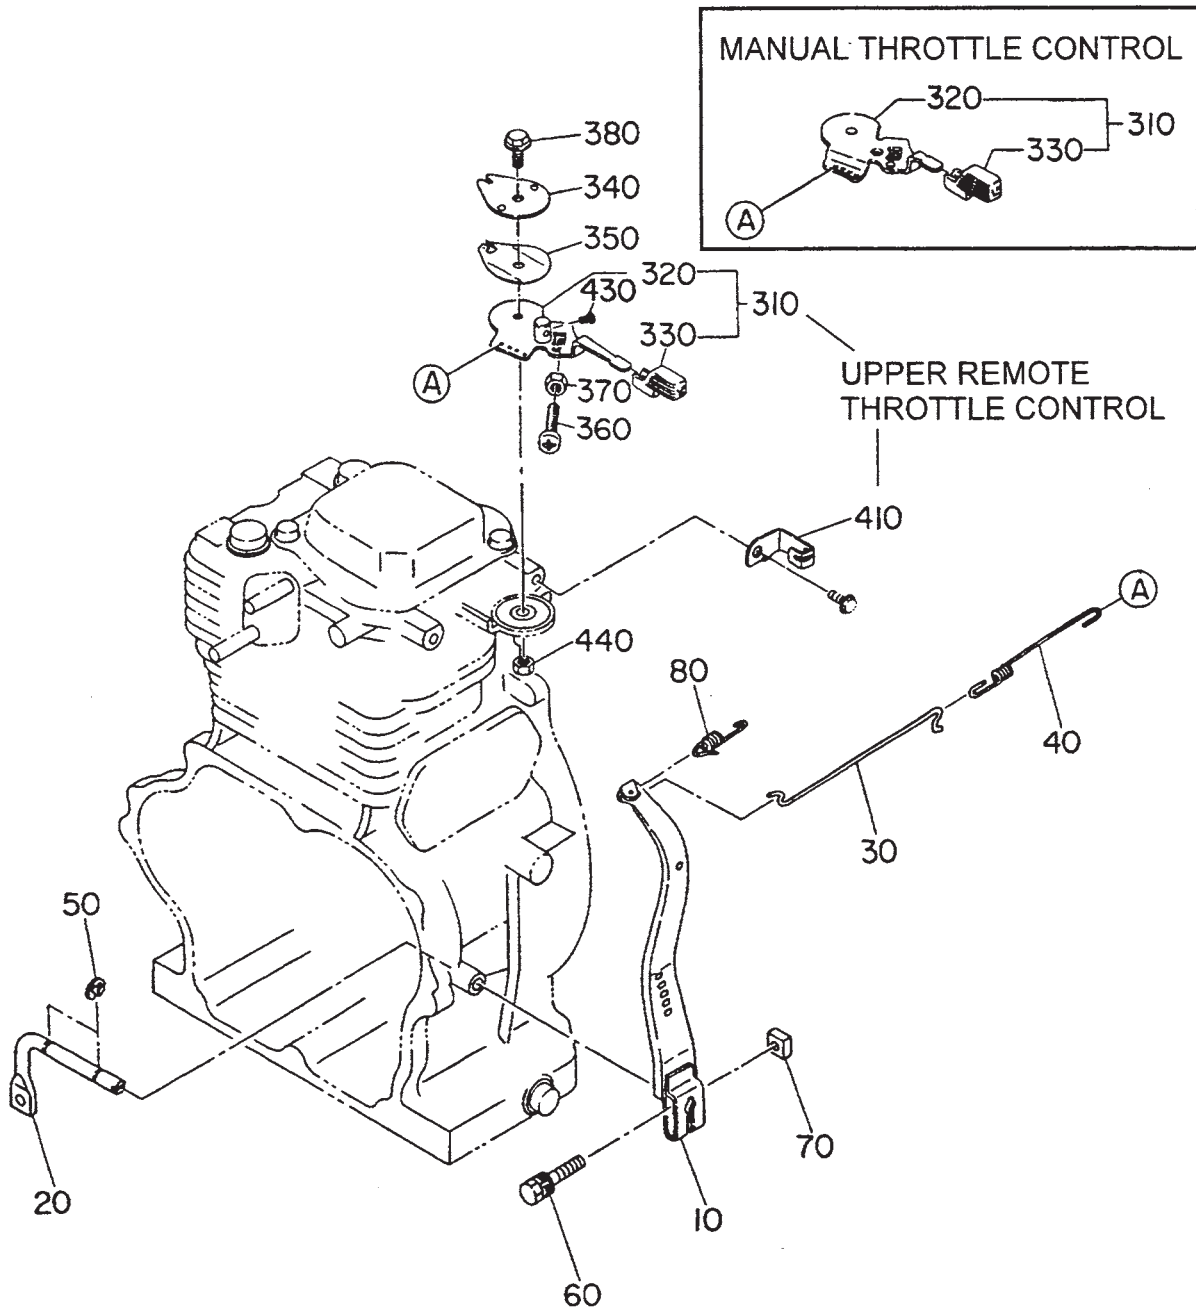

ROBIN EH-25 ENGINE — CRANKSHAFT & PISTON ASSY.

CRANKSHAFT & PISTON ASSY.

ROBIN EH-25 ENGINE — CRANKSHAFT & PISTON ASSY.

CRANKSHAFT & PISTON ASSY.

<u>NO</u>	<u>PART NO</u>	<u>PART NAME</u>	<u>QTY.</u>	<u>REMARKS</u>
10	2542090101	CRANKSHAFT, STD 1IN. KEYED	1	
40	0230300170	SPACER T =0.6 mm	1	
	0230300180	SPACER T =0.8 mm	1	
	0230300190	SPACER T =1.0 mm	1	
50	0021818000	NUT	1	
60	0032018000	SPRING WASHER	1	
70	0323030010	WOODRUFF KEY	1	
210	2542410103	BALANCER SHAFT	1	
310	2542250100	CONNECTING ROD	1	INCLUDES ITEM W/*
320*	2462300103	CONN ROD BOLT	2	
350	2542330103	PISTON PIN	1	
360	2542340103	PISTON	1	
	2542340203	PISTON, 0.25 mm	1	
	2542340303	PISTON, 0.50 mm	1	
370	2542350107	PISTON RING SET	1	
	2542350207	PISTON RING SET, 0.25 mm	1	
	2542350307	PISTON RING SET, 0.50 mm	1	
380	0565180010	CLIP	2	

ROBIN EH-25 ENGINE — GOVERNOR ASSY.

GOVERNOR ASSY.

ROBIN EH-25 ENGINE — GOVERNOR ASSY.

GOVERNOR ASSY.

<u>NO</u>	<u>PART NO</u>	<u>PART NAME</u>	<u>QTY.</u>	<u>REMARKS</u>
10	2544230101	GOVERNOR LEVER	1	
20	2464220103	GOVERNOR SHAFT	1	
30	2544270101	GOVERNOR ROD	1	
40	2544280103	ROD SPRING	1	
50	0031306000	CLIP	2	
60	0011406250	BOLT & WASHER	1	
70	0186060020	NUT	1	
80	2544250113	GOVERNOR SPRING	1	
310	2274330200	SPEED CONTROL CP	1	INCLUDES ITEMS W/*
320*	2274330201	SPEED CONTROL	1	
330*	2274360103	KNOB	1	
340	2274350113	STOP PLATE	1	REPLACES 2274350101
350	2274500203	SPRING WASHER	1	
360	0043106300	SCREW PANHEAD	1	
370	020106050	NUT	1	REPLACES 0022706000
380	0110060050	FLANGE BOLT	1	
410	2544420001	WIRE BRACKET	1	
430	0043504080	SCREW PANHEAD	1	REPLACES 0043104080
440	020106050	NUT	1	REPLACES 0022706000