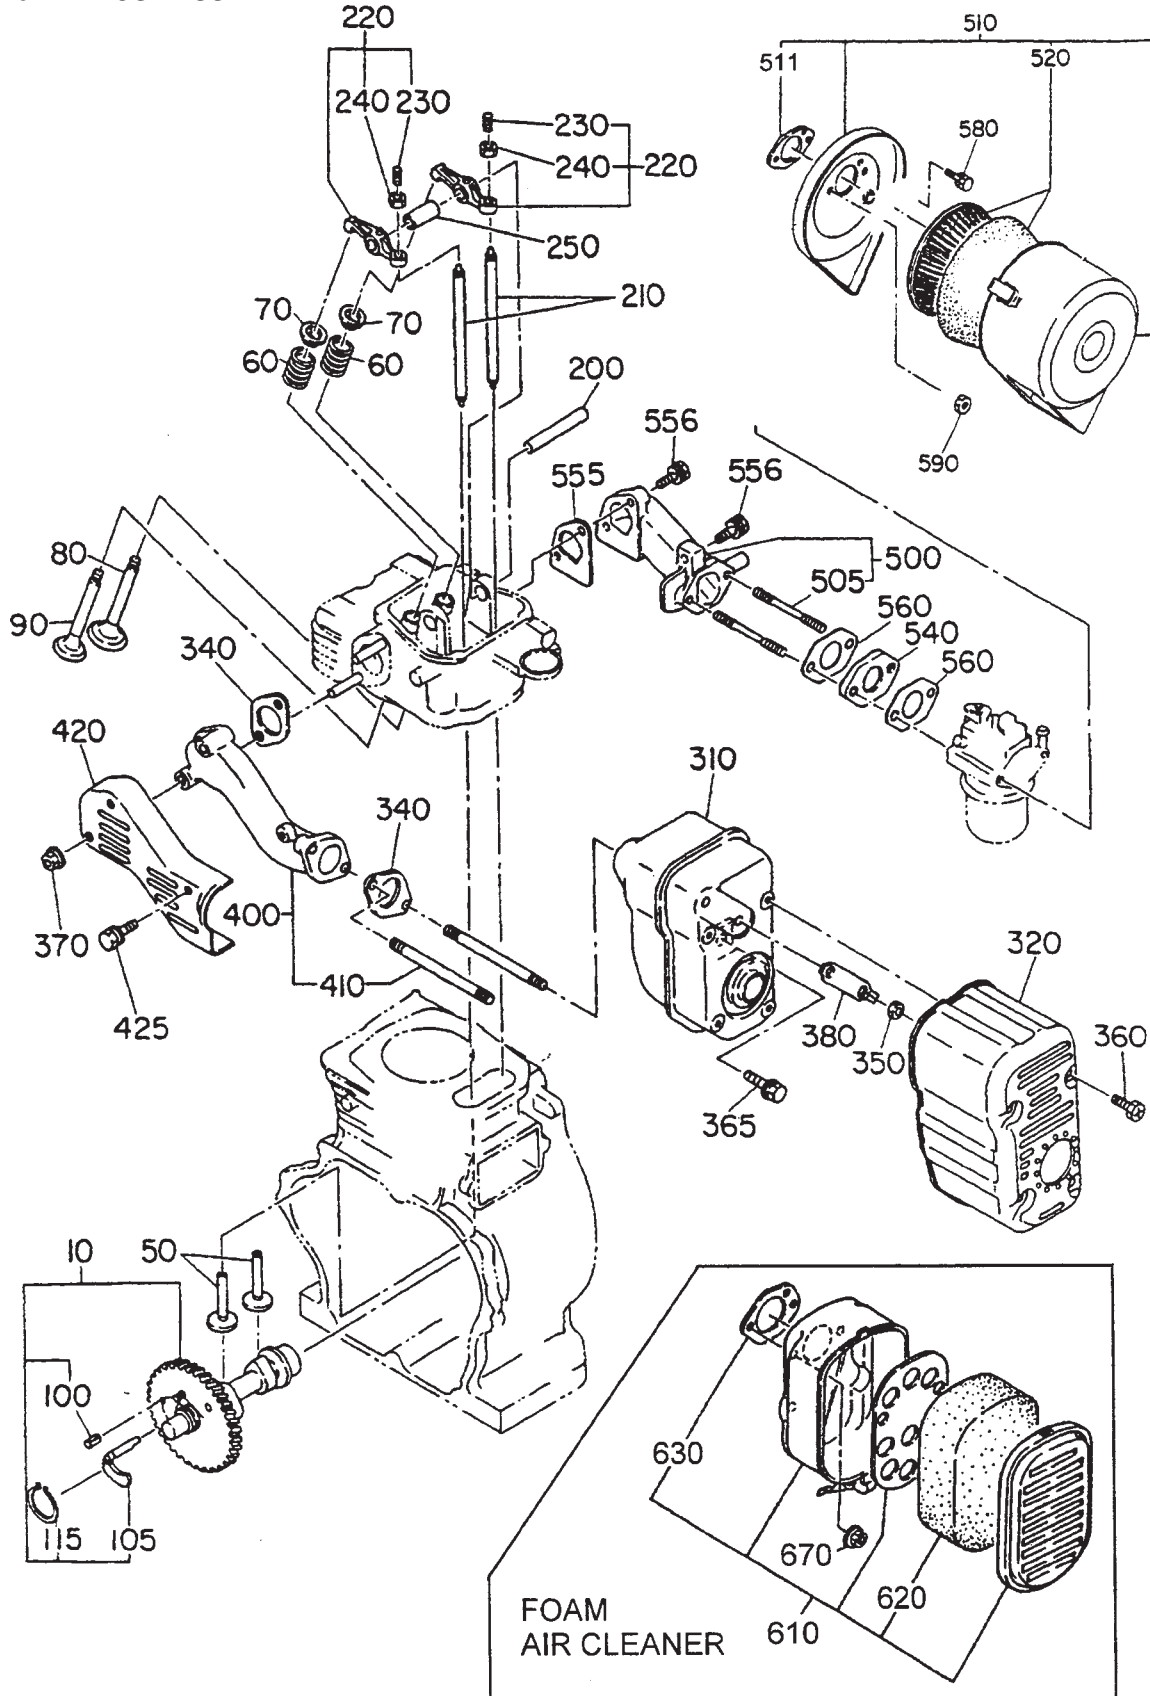

ROBIN EH-25 ENGINE — INTAKE & EXHAUST ASSY.

INTAKE & EXHAUST ASSY.

ROBIN EH-25 ENGINE — INTAKE & EXHAUST ASSY.

INTAKE & EXHAUST ASSY.

<u>NO</u>	<u>PART NO</u>	<u>PART NAME</u>	<u>QTY.</u>	<u>REMARKS</u>
10	2543170101	CAMSHAFT ASSY.	1	INCLUDES ITEMS W/*
50	2543330103	TAPPET	2	
60	2543360103	VALVE SPRING	2	
70	2463370113	SPRING RETAINER	2	
80	2543340103	INTAKE VALVE	1	
90	2543350103	EXHAUST VALVE	1	
100*	0051904100	SPRING PIN	1	
105*	2543640103	RELEASE LEVER	1	
115*	0031522000	SNAP RING	1	
200	2393500103	ROCKER SHAFT	1	
210	2483530101	PUSH ROD	2	REPLACES 2483530111
220	2463610110	ROCKER ARM ASSY.	2	INCLUDES ITEMS W/#
230#	0149080021	ADJUSTING SCREW	2	
240#	0170080090	NUT	2	
250	2543612013	SPACER	1	
310	25430410101	MUFFLER	1	
320	2543420101	MUFFLER COVER	1	
340	2463520103	GASKET MUFFLER	2	
350	0170080030	NUT	2	
360	0152050010	TAPPING SCREW	4	
365	0011008160	BOLT& WASHER	1	
370	0180080010	FLANGE NUT	2	
380	2543610103	LOCK WASHER	1	
400	2543400101	EXHAUST PIPE	1	INCLUDES ITEMS W/+
410+	0105080410	STUD	2	
420	2543480101	EXHAUST PIPE COVER	1	
425	0110060050	FLANGE BOLT	1	REPLACES 0110060010
500	2543300101	INTAKE PIPE	1	INCLUDES ITEMS W/%
505%	0105060190	STUD	2	REPLACES 0105060191
510	2543260210	AIR CLEANER ASSY.	1	INCLUDES ITEMS W/■
511■	2343600303	PACKING	1	REPLACES 2343600308
520■	2343260407	ELEMENT	1	
540	2343290103	INSULATOR	1	
555	2463600113	GASKET INPIPE	1	
556	0011308280	BOLT& WASHER	3	
560	2343590203	GASKET 2 (INSULATOR)	2	
580	0016606120	BOLT& WASHER	1	REPLACES 0011006120
590	2263921200	NUT & WASHER	2	
610	2393260110	AIR CLEANER ASSY.	1	INCLUDES ITEMS W/$
620$	2143600213	ELEMENT	1	REPLACES 2343600203
630$	2343600303	GASKET	1	
670	0023706000	FLANGE NUT	2	REPLACES 0023806000