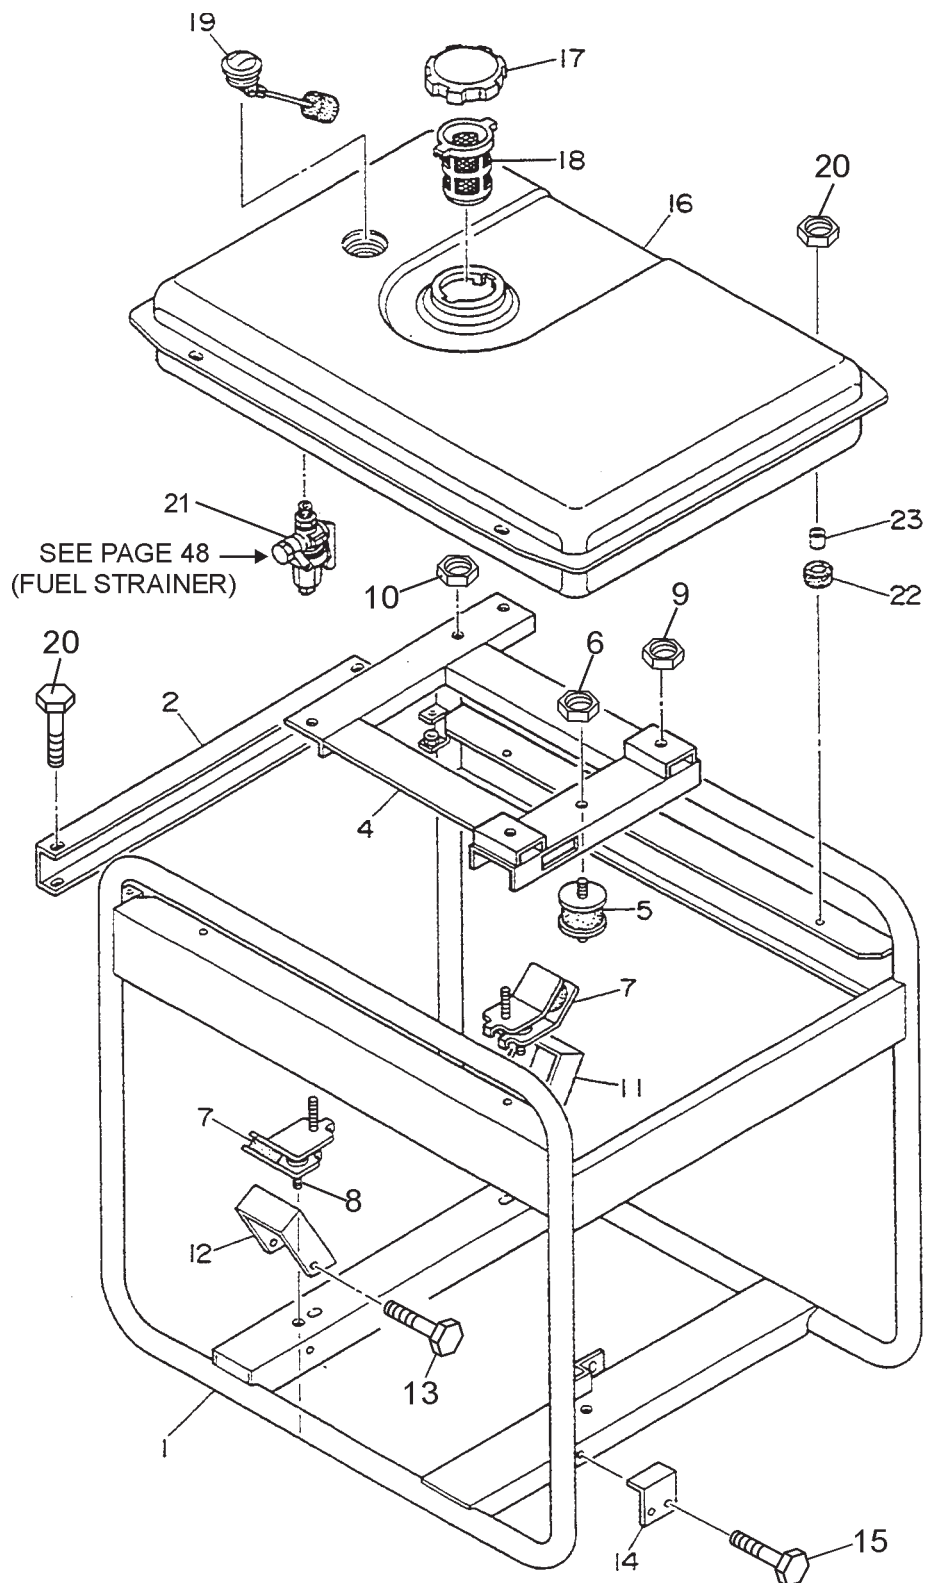

GA-3.6RZ3 — PIPE FRAME ASSY.

PIPE FRAME ASSY.

PIPE FRAME ASSY.

<u>NO</u>	<u>PART NO</u>	<u>PART NAME</u>	<u>QTY.</u>	<u>REMARKS</u>
1	7915411202A	PIPE FRAME	1	REPLACES 7915411202
2	7915414204	BRACKET	1	
3	0017106016	HEX. HEAD BOLT	4	
4	7915442103	BASE	2	
5	7895419004	RUBBER SUSPENSION	1	
6	020108060	HEX. NUT	4	REPLACES 0207008000
7	7685115504	RUBBER SUSPENSION	2	
8	0012080030	HEX. HEAD BOLT	2	REPLACES 0017108030
9	020108060	HEX. NUT	2	REPLACES 0207008000
	0017108040	HEX. HEAD BOLT	2	
10	020108060	HEX. NUT	2	REPLACES 0207008000
11	7915455003	COVER	1	
12	7915455103	COVER	1	
13	0017106016	HEX. HEAD BOLT	6	
14	7915456004	STOPPER	1	
15	0017106016	HEX. HEAD BOLT	2	
16	7905512102	FUEL TANK	1	
17	0810106004	CAP, FUEL TANK	1	
18	0810107103	FUEL FILTER	1	
19	0602125031	FUEL GAUGE	1	
20	0017108030	HEX. HEAD BOLT	4	REPLACES 011208030
21	0642008900	FUEL COCK	1	SEE PAGES 48 AND 49
22	7855525514	RUBBER CUSHION	4	
23	7855525604	COLLAR	4