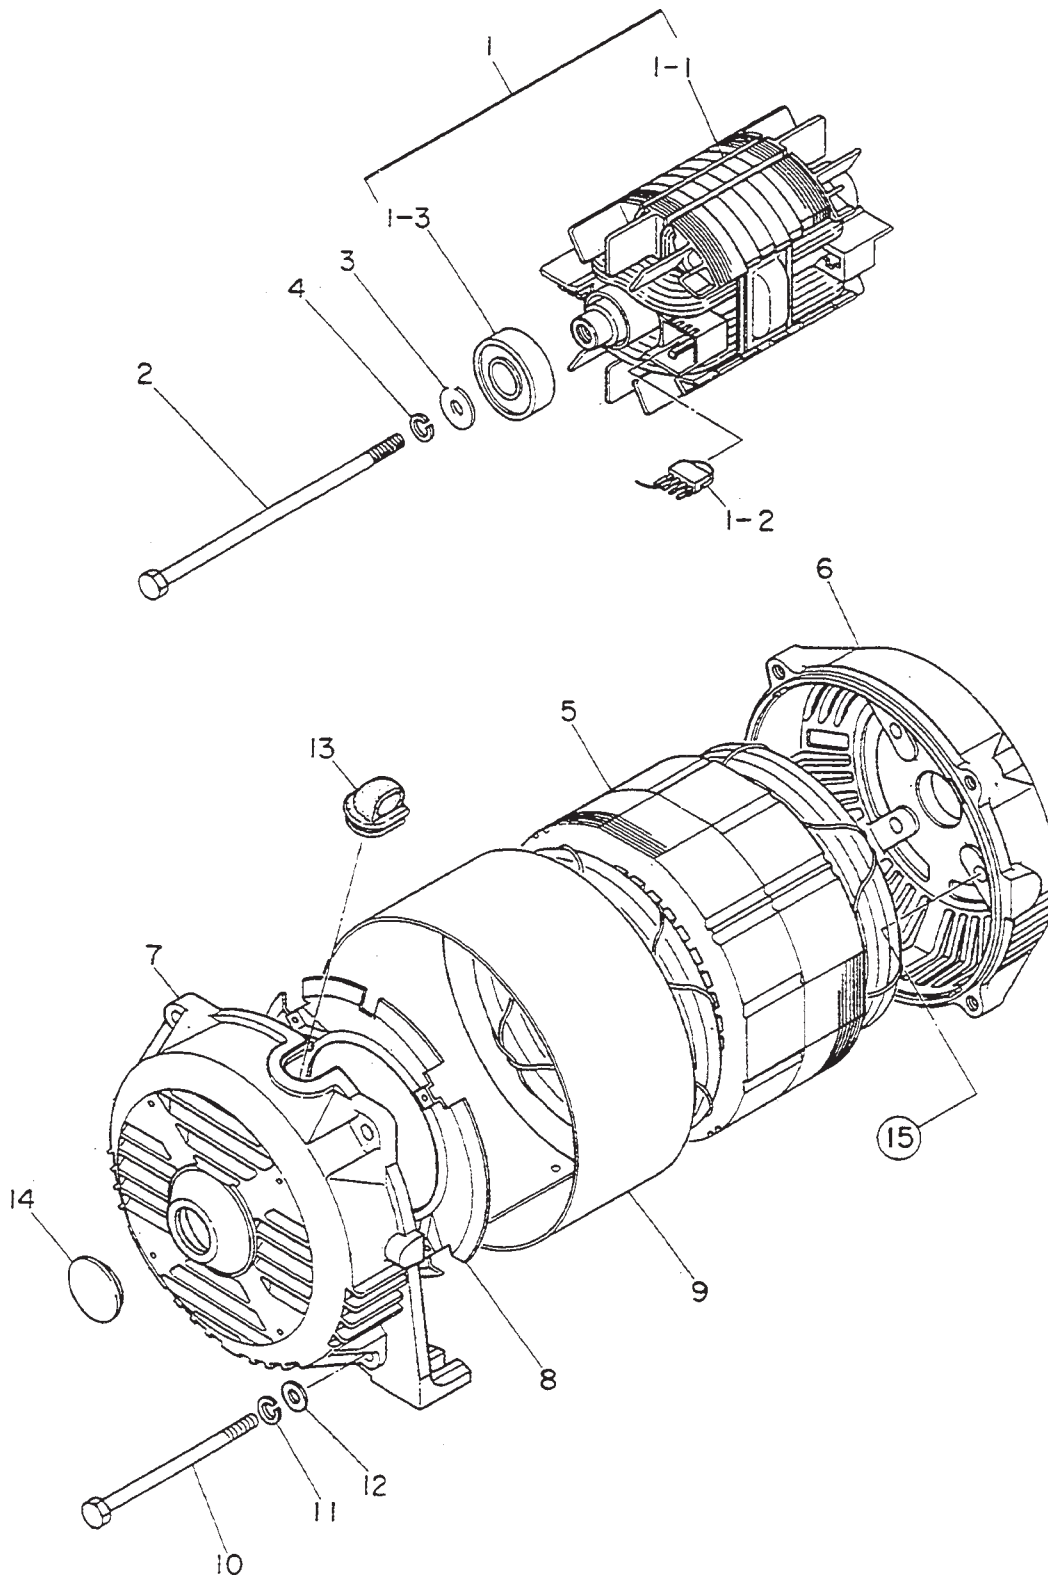

GA-3.6RZ3 — GENERATOR ASSY.

GENERATOR ASSY.

GA-3.6RZ3 — GENERATOR ASSY.

GENERATOR ASSY.

<u>NO</u>	<u>PART NO</u>	<u>PART NAME</u>	<u>QTY.</u>	<u>REMARKS</u>
1	7911000403	ROTOR ASSY.	1	
1-1	7911002003	FIELD COIL	1	REPLACES 7661080003
1-2	0601823207	RECTIFIER	2	D3SB60(S)
	0601822636	SURGE ABSORBER	2	TNR15G431K
1-3	0071706304	BEARING, 6304	1	
2	7661017104	SET BOLT, ROTOR	1	
3	0801086104	SET WASHER, BEARING	1	
4	0040010000	SPRING WASHER	1	
5	7911340403	ARMATURE ASSY.	1	
6	7661315112	END BRACKET		
7	7871315102	END BRACKET	1	REPLACES 7871315022
8	7875021513	GUIDE PANEL, AIR	1	
9	7661331003	COVER	1	
10	7661344204	SET BOLT, STATOR	4	
11	0040008000	SPRING WASHER	4	
12	031108160	PLAIN WASHER	4	REPLACES 0041208000
13	7871329514	GROMMET	1	
14	0601851760	CAP		
15	011008020	HEX. HEAD BOLT	4	REPLACES 0017108020