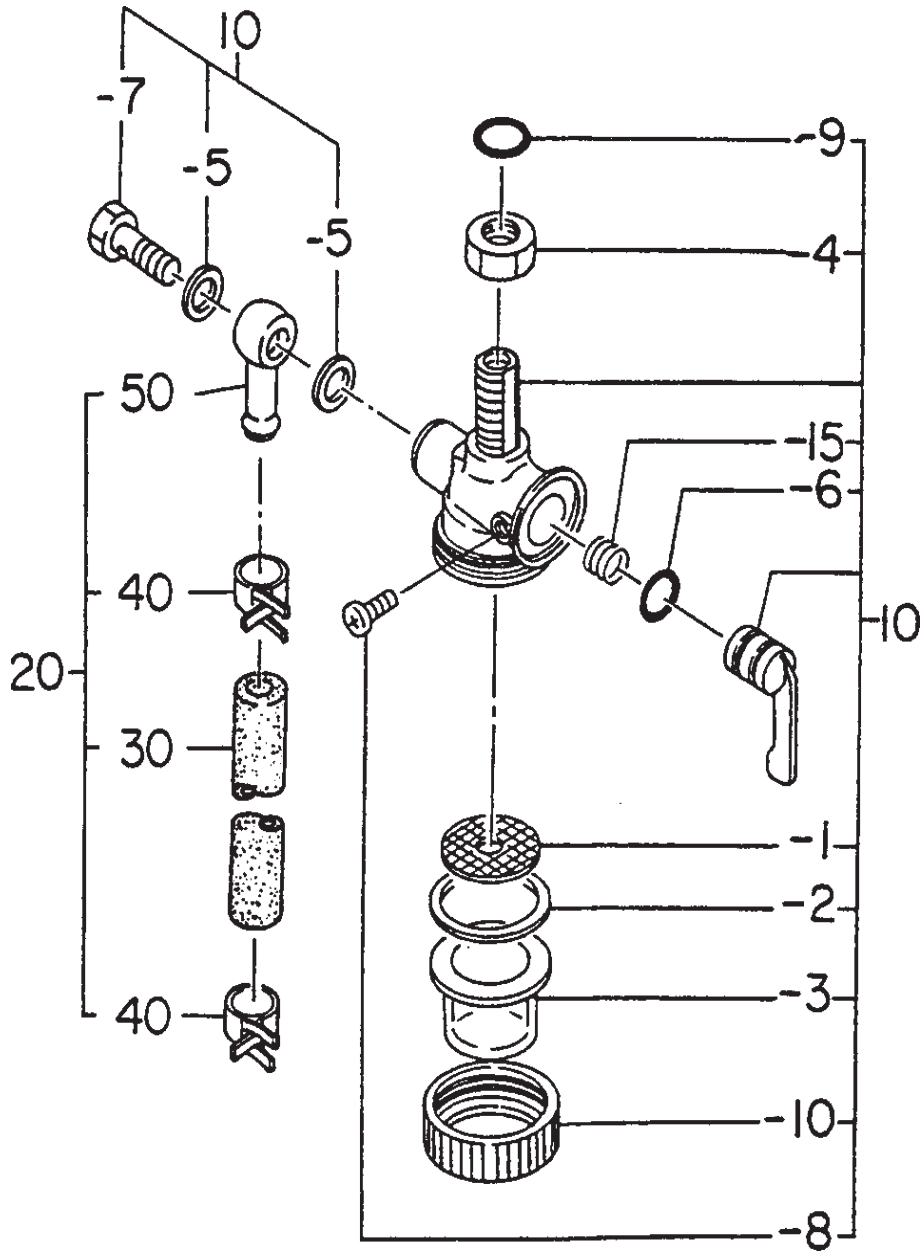

ROBIN EH-25 ENGINE — IGNITION COIL ASSY. AND SPARK PLUG

IGNITION COIL ASSY. AND SPARK PLUG

<u>NO</u>	<u>PART NO</u>	<u>PART NAME</u>	<u>QTY.</u>	<u>REMARKS</u>
10	2347012108	FLY WHEEL	1	
20	2547013018	IGNITION COIL	1	REPLACES 2547943011
30	0043506250	BOLT & WASHER	2	
60	0669900217	SWITCH	1	REPLACES 0669900207
70	0150040090	TAPPING SCREW	2	
90	0566000250	CLAMP	1	
95	0659000010	PLUG TERMINAL	1	
100	0650140150	SPARK PLUG	1	REPLACES 0650141030
110	0655000051	PLUG CAP	1	
209	2067550101	CLAMP	1	
212	2277963201	CHARGING COIL	1	
215	0110060050	FLANGE BOLT	1	REPLACES 0110060010
235	0043506250	SCREW & WASHER	2	
280	2267550103	GROMMRT	1	
700	KS31102301	OIL SENSOR	1	
755	2147900301	CLAMP	1	
760	2147312201	WIRE 22	1	
770	2056120050	CLAMP	1	

ROBIN EH-25 ENGINE — FUEL STRAINER

FUEL STRAINER ASSY.