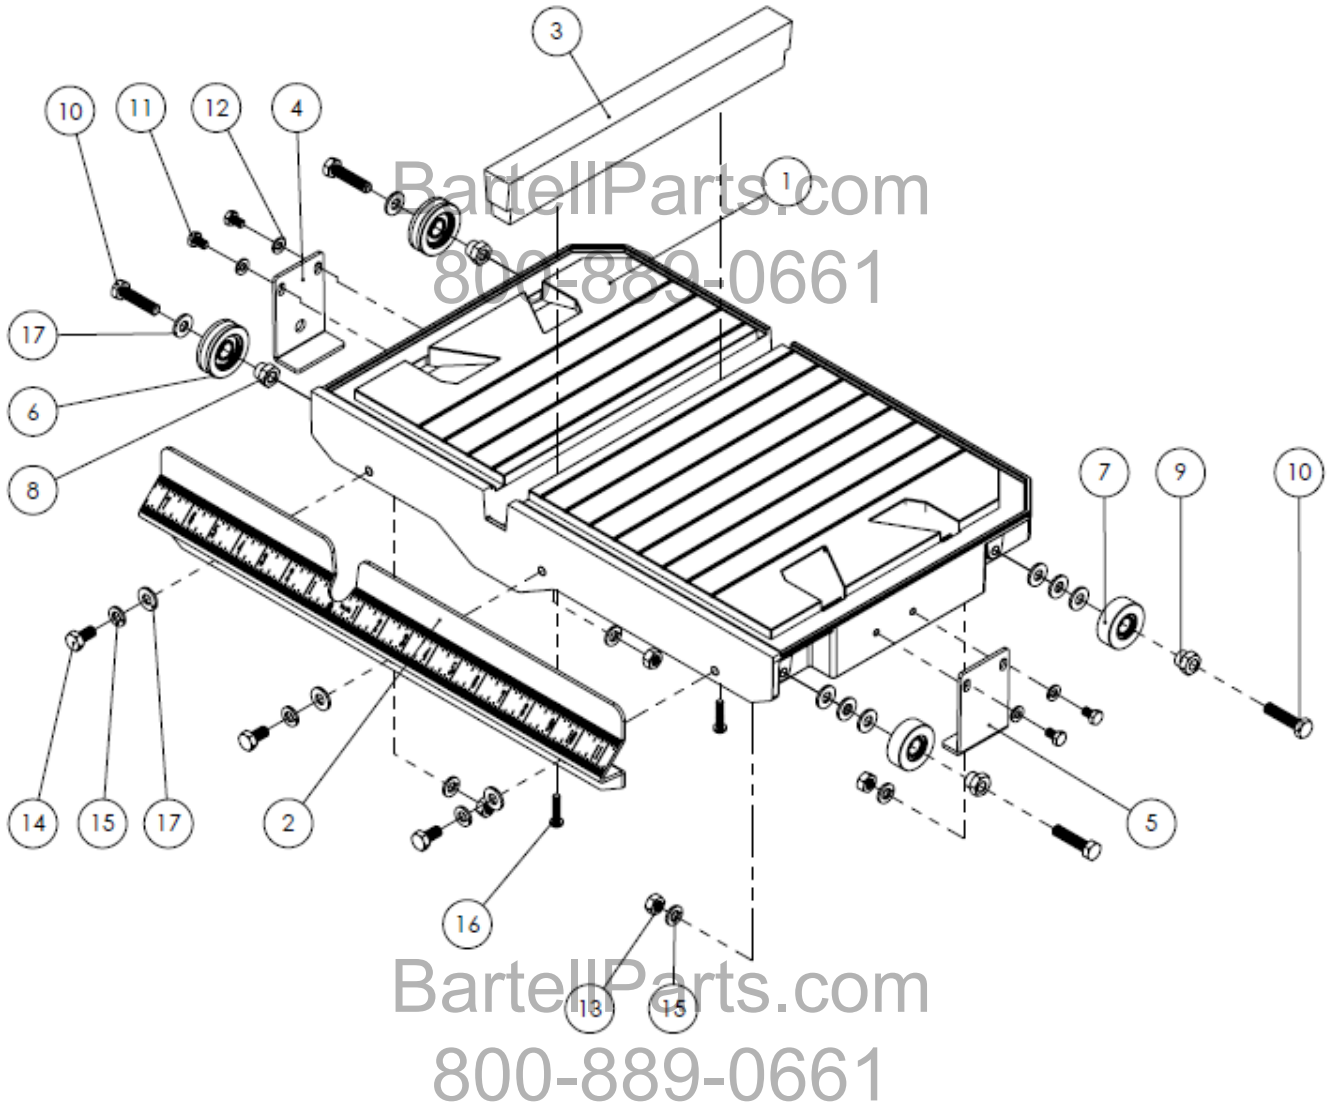

BartellParts.com
800-889-0661

PARTS LIST 2 – FRAME ASSEMBLY

FRAME ASSEMBLY LIST

Item #	Part #	Description	QTY	Remarks
1	83150351	Frame weldment	1	
2	83140221	Rail weldment	2	
3	83140222	Cutting head shaft	1	
4	83140223	M10 x 1.5 x 30L Wing screw	4	
5	83140224	Overflow plug assembly	1	
6	83140225	Universal wrench	1	
7	83140226	Rear Leg	2	
8	83140227	Front Leg	2	
9	14448	M6 Lock Washer	4	
10	10999	HHCS, M8-1.25 x 20L	2	
11	11619	HHCS, M8-1.25 x 25L	2	
12	51058	HHCS, M6-1.0 x 20L	4	
13	830338	M10 Wide Washer	12	
14	83420097	M6 Wide Washer (M6*19*1)	4	
15	13350	HHCS, M10-1.5 x 60L	4	
16	11802	M10-1.5 Nylon Nut	4	
17	11615	M8-1.25 Hex Nut	2	
18	83140228	Wheel Assembly	2	
19	83140229	D4 X 45L hairpin cotter pin (25D shaft)	2	
20	83140230	D40 d24 11t Grommet	2	

BartellParts.com
800-889-0661

PARTS LIST 3 – CUTTING TABLE ASSEMBLY

CUTTING TABLE ASSEMBLY LIST

Item #	Part #	Description	QTY	Remarks
	83140202	Cutting Table Assembly	1	
1	83140231	Conveyor Cart Cast with Injected Rubber	1	
2	83140232	Ruler guide with scale	1	
3	83150073	Cart Insert	1	
4	83140234	Cutting table lock	1	
5	83140235	Cutting table bracket	1	
6	83150067	Guide roller (2)	2	
7	83150068	Flat roller (2)	2	
8	83150347	Concentric shim	2	
9	83150348	Eccentric shim	2	
10	10155	HHCS, M8-1.25 x 35L	4	
11	83100062	HHCS, M6-1.0 x 10L	4	
12	14448	M6 Lock Washer	4	
13	11615	M8-1.25 Hex Nut	4	
14	11515	HHCS, M8-1.25 x 16L	3	
15	11614	M8 Lock Washer	7	
16	83140239	M5 x 2.12 x 25L cross tapping screw	2	
17	83230166	M8 Wide Washer	11	