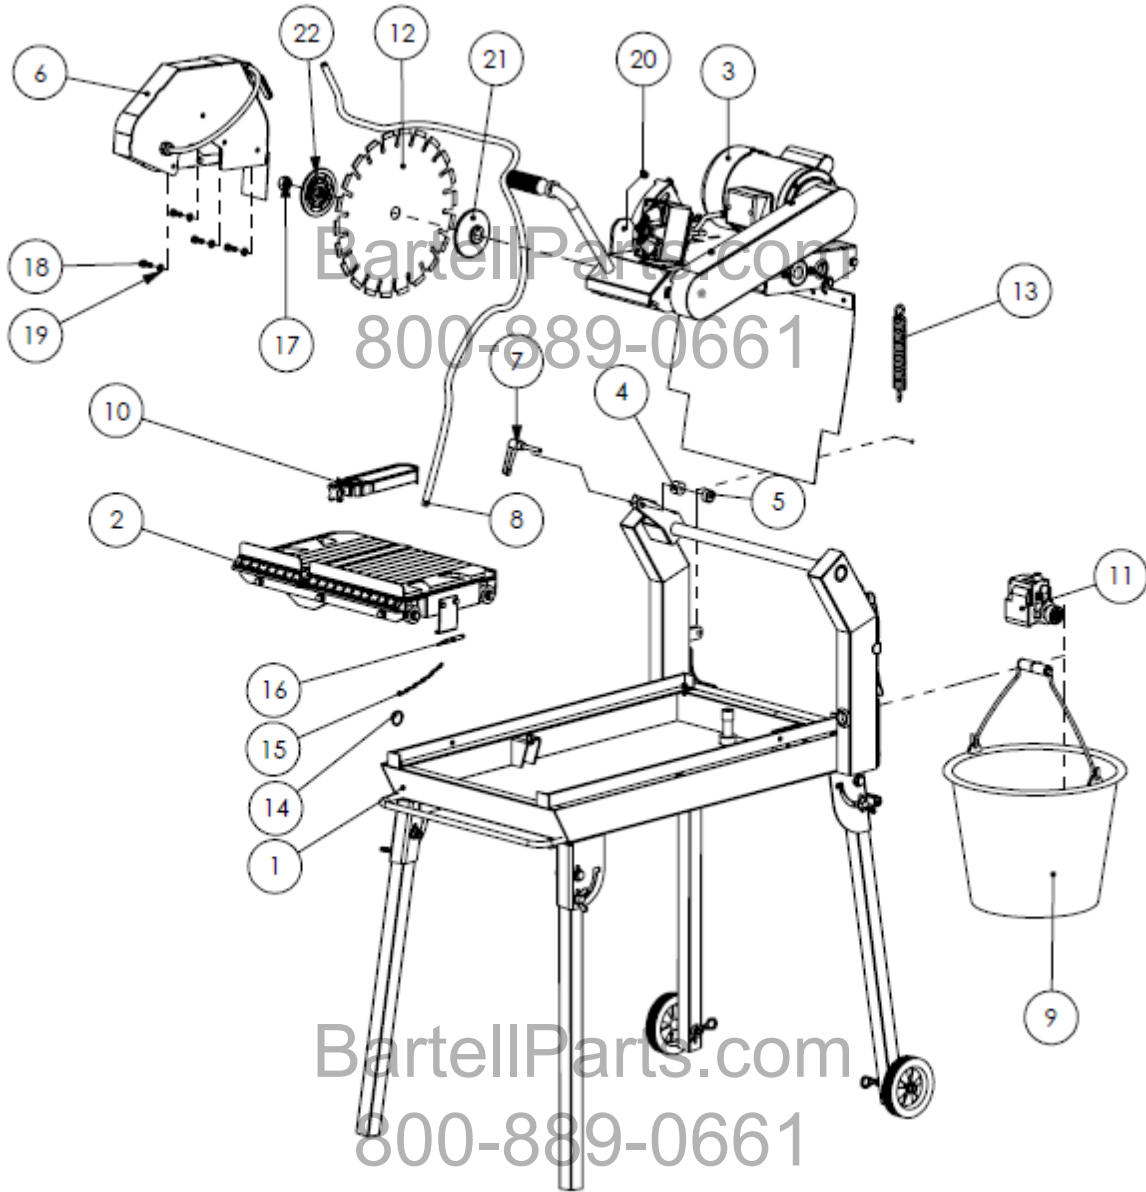

PARTS LIST 1 – MAIN ASSEMBLY

MAIN ASSEMBLY LIST

Item #	Part #	Description	QTY	Remarks
1	83140201	Metal Frame Assembly	1	
2	83140202	Cutting table assembly	1	
3	83140203	Cutting head assembly	1	
4	83140204	30D x 8.2d x 18.1L Spacer	1	
5	83140205	M8 x 1.25 Cylindrical nut	1	
6	83140206	Blade guard assembly	1	
7	83140207	M8 X 1.25 X 50L, Male adjustable knob	1	
8	83140208	12D x 8d x 1.6ML Hose	1	
9	83SDT3595.1	3 Gallon bucket	1	
10	83150085	45/90 deg aluminum guide	1	
11	83420302	253 gal/hr Water pump	1	
12		Blade	1	
13	83140209	Helical spring	1	
14	83140210	D1" (25.5mm) Curtain ring	1	
15	83140211	130L Chain	1	
16	83140212	M 8 x 40 Quick Release Pin	1	
17	83S1000-17	9003(5/8-11Unc Hex nut)	1	
18	10999	HHCS, M8-1.25 x 20L	4	
19	11614	M8 Spring Lock Washer	4	
20	11617	M8-1.25 Nylon Nut	1	
21	83140213	10" Inner flange	1	
22	83140214	10" Outer Flange	1	

BartellParts.com
800-889-0661

PARTS LIST 2 – FRAME ASSEMBLY

FRAME ASSEMBLY LIST

Item #	Part #	Description	QTY	Remarks
1	83150351	Frame weldment	1	
2	83140221	Rail weldment	2	
3	83140222	Cutting head shaft	1	
4	83140223	M10 x 1.5 x 30L Wing screw	4	
5	83140224	Overflow plug assembly	1	
6	83140225	Universal wrench	1	
7	83140226	Rear Leg	2	
8	83140227	Front Leg	2	
9	14448	M6 Lock Washer	4	
10	10999	HHCS, M8-1.25 x 20L	2	
11	11619	HHCS, M8-1.25 x 25L	2	
12	51058	HHCS, M6-1.0 x 20L	4	
13	830338	M10 Wide Washer	12	
14	83420097	M6 Wide Washer (M6*19*1)	4	
15	13350	HHCS, M10-1.5 x 60L	4	
16	11802	M10-1.5 Nylon Nut	4	
17	11615	M8-1.25 Hex Nut	2	
18	83140228	Wheel Assembly	2	
19	83140229	D4 X 45L hairpin cotter pin (25D shaft)	2	
20	83140230	D40 d24 11t Grommet	2	