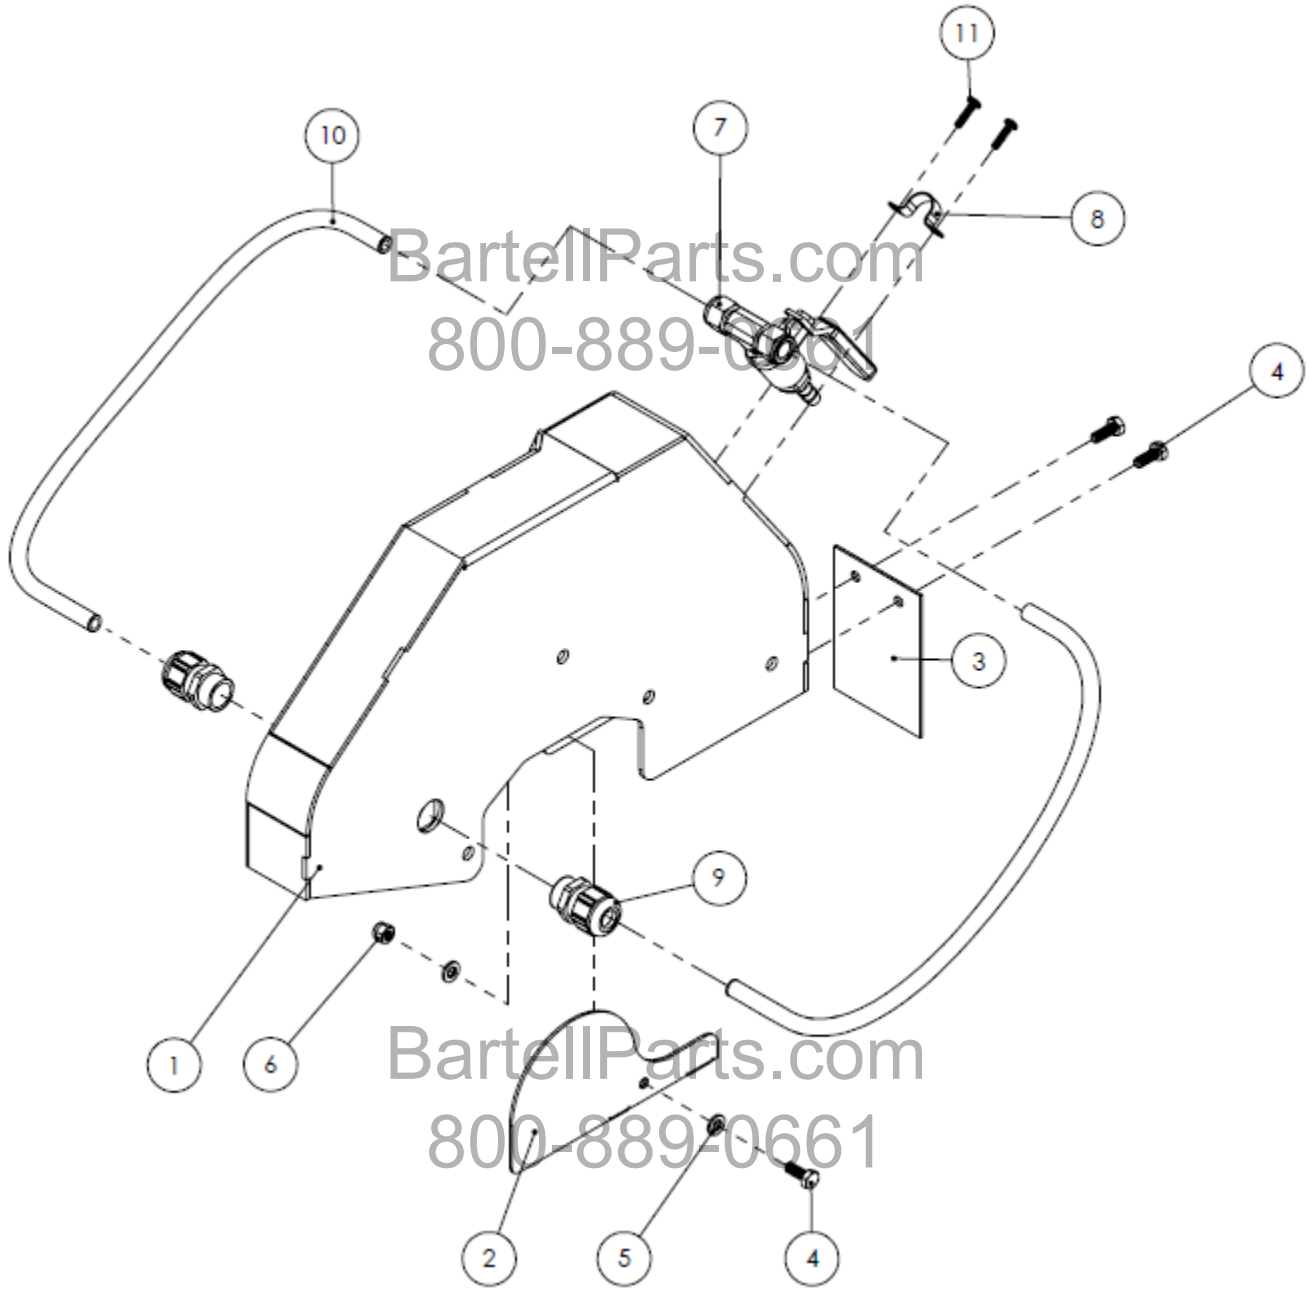

PARTS LIST 5 – BLADE GUARD ASSEMBLY

BLADE GUARD ASSEMBLY LIST

Item #	Part #	Description	QTY	Remarks
1	83140273	Blade guard weldment	1	
2	83140274	Blade access door	1	
3	83140275	Splash flap	1	
4	11746	HHCS, M6-1.0 x 16L	3	
5	830384	M6 Wide Washer	4	
6	50622	M6-1.0 Nylon Nut	1	
7	83140276	5/16" T-fitting x 3/8" barbed fitting assembly	1	
8	83140278	5/8" Pipe bracket	1	
9	83140279	PG 13.5 Cable gland	2	
10	83140280	12D 8d x 409L Waterhose	1	
11	8303531	M4 x 0.7 x 16L Philips screw	2	

BartellParts.com
800-889-0661