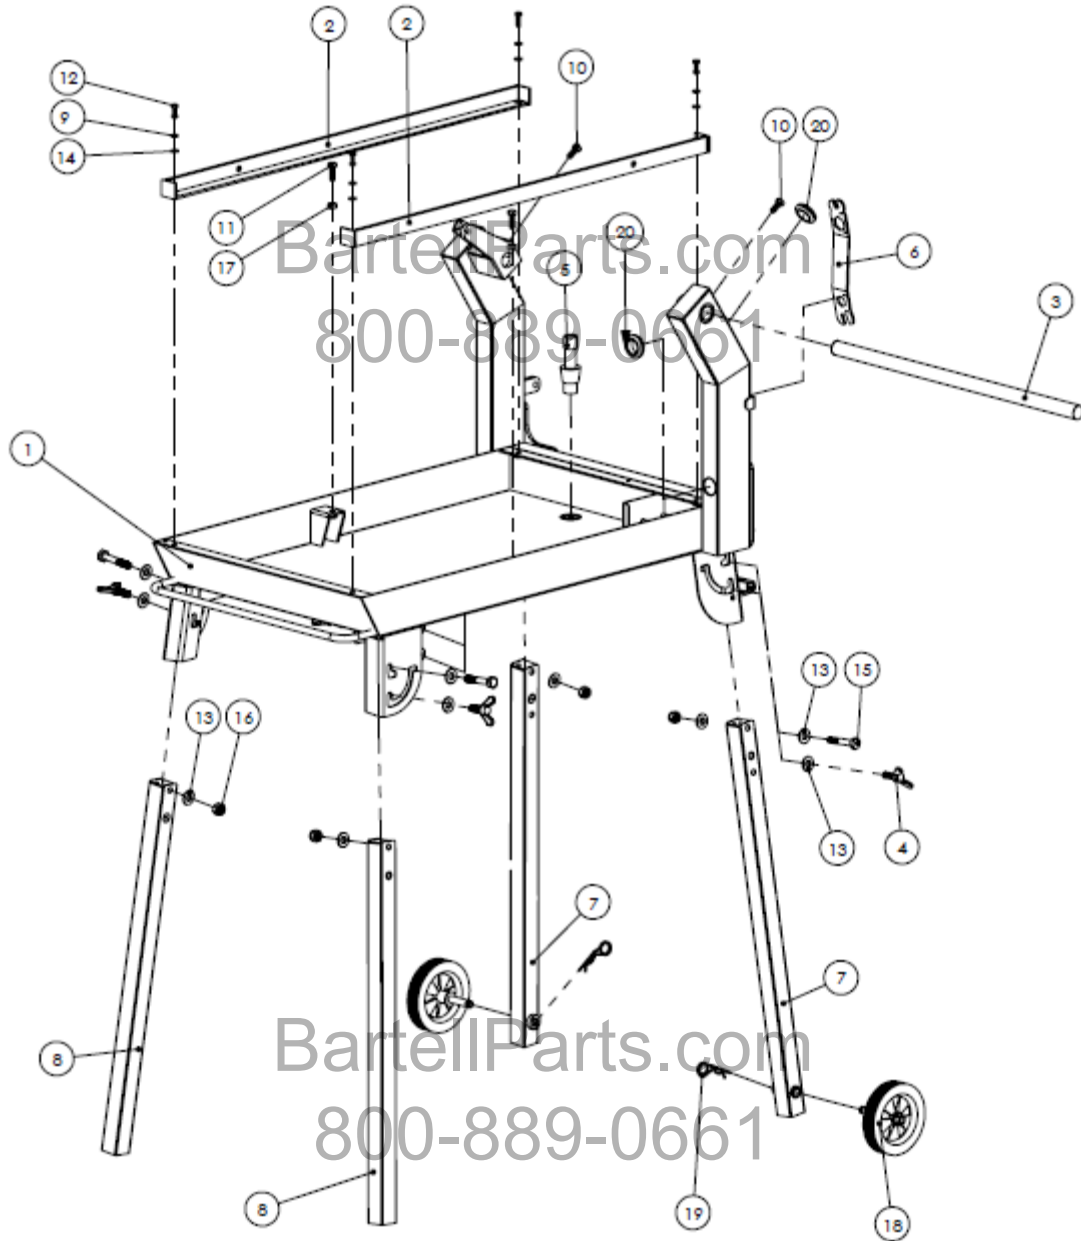

PARTS LIST 1 – MAIN ASSEMBLY

MAIN ASSEMBLY LIST

Item #	Part #	Description	QTY	Remarks
1	83140201	Metal Frame Assembly	1	
2	83140202	Cutting table assembly	1	
3	83140203	Cutting head assembly	1	
4	83140204	30D x 8.2d x 18.1L Spacer	1	
5	83140205	M8 x 1.25 Cylindrical nut	1	
6	83140206	Blade guard assembly	1	
7	83140207	M8 X 1.25 X 50L, Male adjustable knob	1	
8	83140208	12D x 8d x 1.6ML Hose	1	
9	83SDT3595.1	3 Gallon bucket	1	
10	83150085	45/90 deg aluminum guide	1	
11	83420302	253 gal/hr Water pump	1	
12		Blade	1	
13	83140209	Helical spring	1	
14	83140210	D1" (25.5mm) Curtain ring	1	
15	83140211	130L Chain	1	
16	83140212	M 8 x 40 Quick Release Pin	1	
17	83S1000-17	9003(5/8-11Unc Hex nut)	1	
18	10999	HHCS, M8-1.25 x 20L	4	
19	11614	M8 Spring Lock Washer	4	
20	11617	M8-1.25 Nylon Nut	1	
21	83140213	10" Inner flange	1	
22	83140214	10" Outer Flange	1	

BartellParts.com
800-889-0661

PARTS LIST 2 – FRAME ASSEMBLY

FRAME ASSEMBLY LIST

Item #	Part #	Description	QTY	Remarks
1	83150351	Frame weldment	1	
2	83140221	Rail weldment	2	
3	83140222	Cutting head shaft	1	
4	83140223	M10 x 1.5 x 30L Wing screw	4	
5	83140224	Overflow plug assembly	1	
6	83140225	Universal wrench	1	
7	83140226	Rear Leg	2	
8	83140227	Front Leg	2	
9	14448	M6 Lock Washer	4	
10	10999	HHCS, M8-1.25 x 20L	2	
11	11619	HHCS, M8-1.25 x 25L	2	
12	51058	HHCS, M6-1.0 x 20L	4	
13	830338	M10 Wide Washer	12	
14	83420097	M6 Wide Washer (M6*19*1)	4	
15	13350	HHCS, M10-1.5 x 60L	4	
16	11802	M10-1.5 Nylon Nut	4	
17	11615	M8-1.25 Hex Nut	2	
18	83140228	Wheel Assembly	2	
19	83140229	D4 X 45L hairpin cotter pin (25D shaft)	2	
20	83140230	D40 d24 11t Grommet	2	