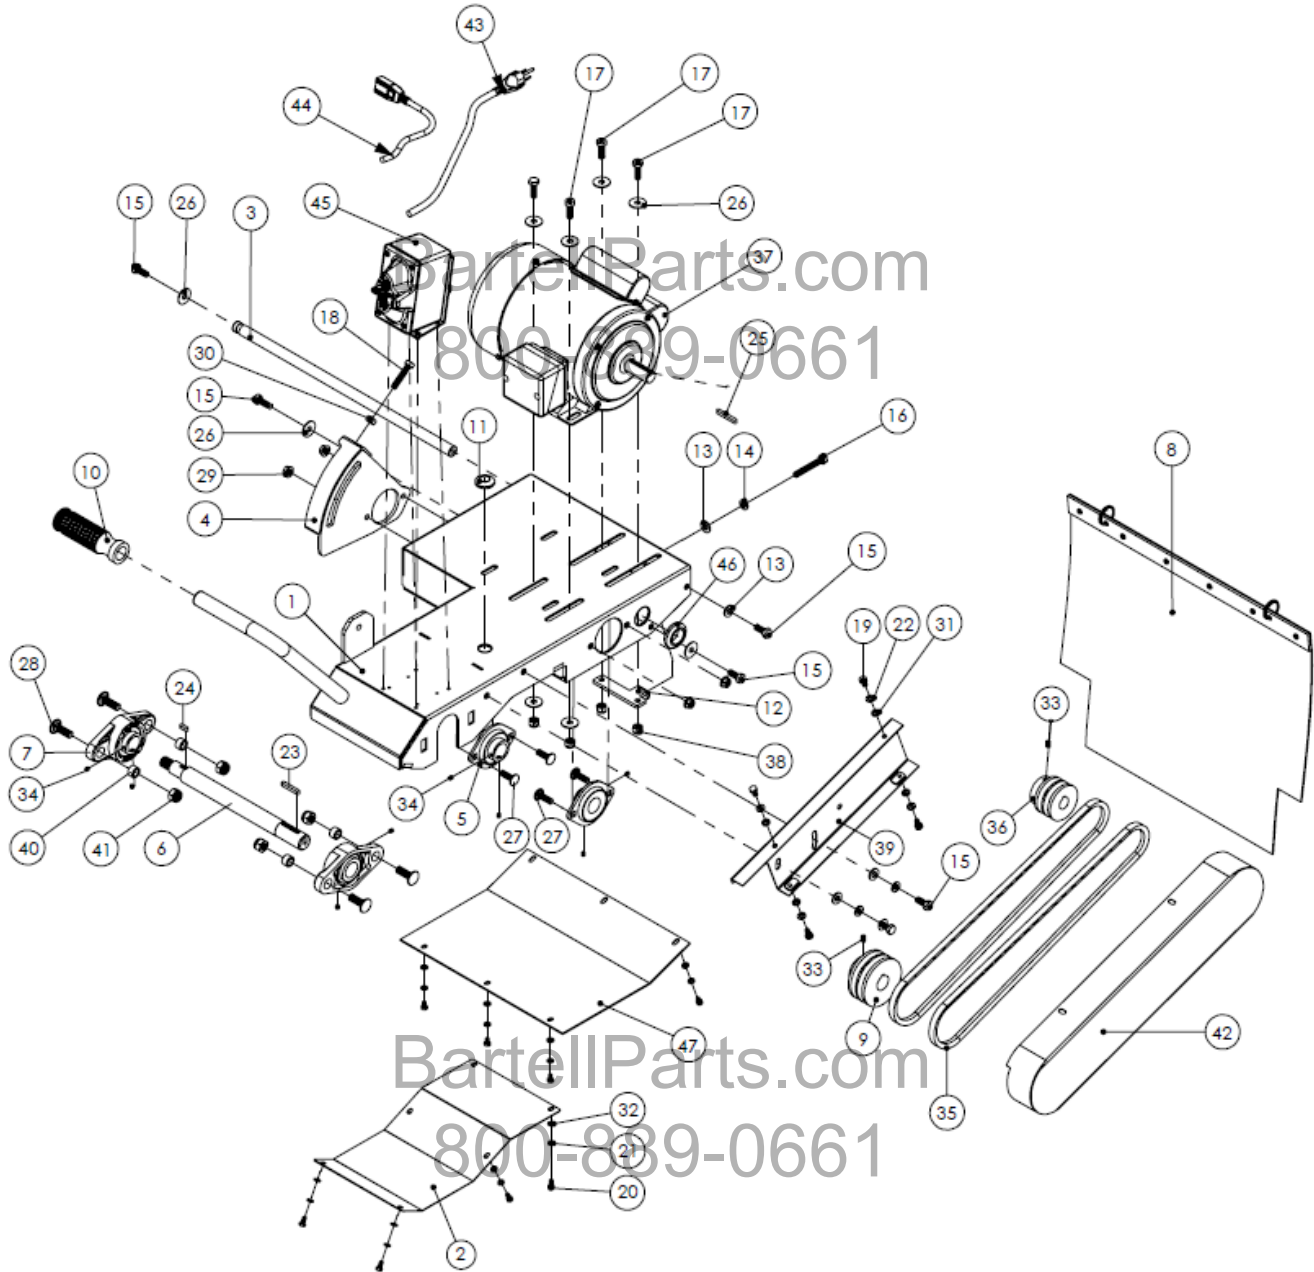

PARTS LIST 4 – CUTTING HEAD ASSEMBLY

CUTTING HEAD ASSEMBLY LIST

Item #	Part #	Description	QTY	Remarks
1	83140240	Cutting head weldment	1	
2	83140241	Forward underside shield	1	
3	83140242	Spring hook shaft	1	
4	83140243	Depth control weldment	1	
5	83140244	Flange Caster Bearing	2	
6	83140245	Blade shaft	1	
7	83140246	FL-205 Flange Caster Bearing	2	
8	83140247	Rear splash guard	1	
9	83140248	Pulley dual V-belt D65 d24	1	
10	83140249	35.5D 22d x 125L Rubber grip	1	
11	83140281	Grommet D20 x d15	1	
12	83140251	Motor tension bracket	1	
13	83230166	M8 Wide Washer	4	
14	11614	M8 Lock Washer	3	
15	10999	HHCS, M8-1.25 x 20L	6	
16	140252	HHCS, M8-1.25 x 55L	1	
17	11619	HHCS, M8-1.25 x 25L	4	
18	10452	HHCS, M8- 1.25 x 40L	1	
19	11618	HHCS, M6-1.0 x 12L	4	
20	83140253	HHCS, M5-0.8 x 10L	6	
21	11844	M5 Lock Washer	6	
22	14448	M6 Lock Washer	4	
23	83420210	5 x 5 x 35L Square key	1	
24	83140254	5 x 5 x 15L Square key	1	
25	83140255	5 x 5 x 40L Square key	1	
26	83140256	M8 Large Washer	9	
27	83140257	M8 x 1.25 x 25L - 20shx Square neck bolt	4	
28	83140258	M10 x 1.5 x 30L - 23shx Square neck bolt	4	
29	83140259	M8-1.25 Flange nut	4	
30	11615	M8-1.25 Hex Nut	2	
31	83140260	M6X13X1T Narrow washer	4	
32	8325054	M5 Narrow washer	6	
33	83100094	M6 x 1.0 x 10L Flat point set screw	2	
34	83140261	M5 x 0.8 x 6L Flat point set screw	8	
35	83140262	Belt XPZ-1000	2	
36	83140263	Pulley dual V-belt D65 d16	1	
37	83140264	2HP 115V/60Hz Dual voltage motor	1	
38	11617	M8-1.25 Nylon Nut	4	
39	83140265	Belt guard mounting bracket	1	
40	83140266	Spacers 15.9x 10.2 x 10	4