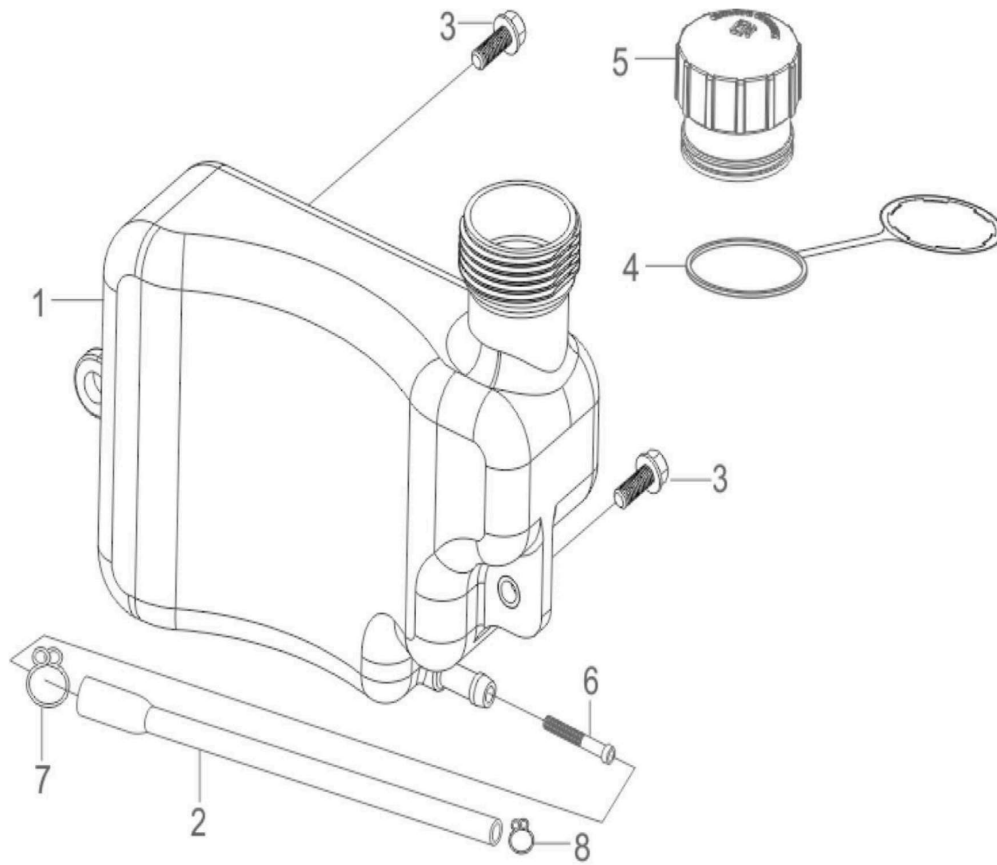

Fuel Tank Assembly

Id	Item #	Description	Quantity
1	45-0683	FUEL TANK - 170CC	1
2	45-0646	TUBE-FUEL	1
3	45-0643	BOLT-FUEL TANK	2
4	45-0689	FUEL TANK CHAIN	1
5	45-0690	FUEL TANK CAP- 170CC	1
6	45-0644	STRAINER-FUEL	1
7	45-0645	CLIP-HOSE	1
8	45-0338	CLAMP	1