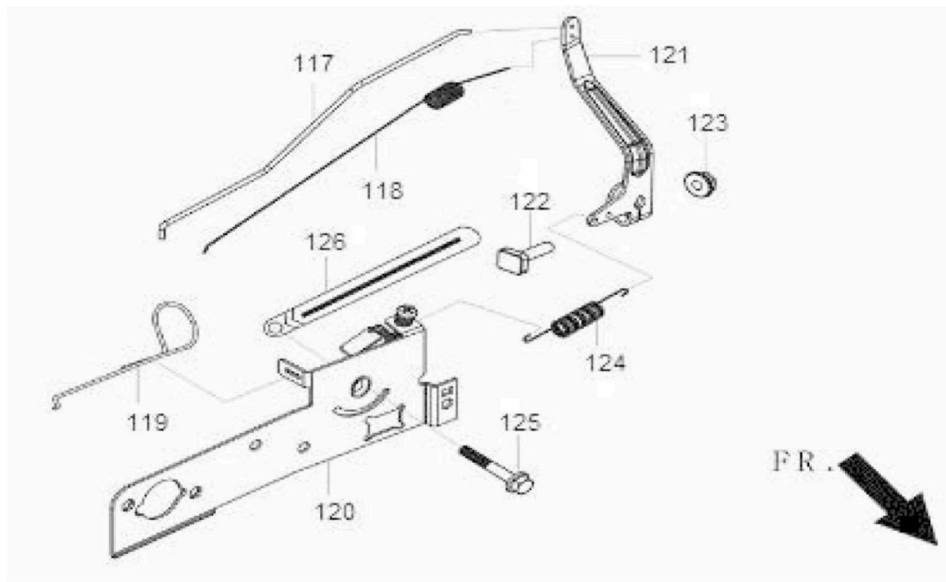

Throttle Control Assembly

Id	Item #	Description	Quantity
117	45-0660	ROD- GOVERNOR	1
118	45-0661	SPRING- THROTTLE VALVE RETURN	1
119	45-0662	ROD- CHOKE	1
120	45-0663	THROTTLE CONTROL ASSY	1
121	45-0664	GOVERNOR SUPPORT ASSY	1
122	45-0282	BOLT- GOVERNOR SUPPORT	1
123	45-0324	NUT	1
124	45-0665	SPRING- GOVERNOR	1
125	45-0666	BOLT- GOVERNOR PLATE	1
126	45-0335	CLIP	1