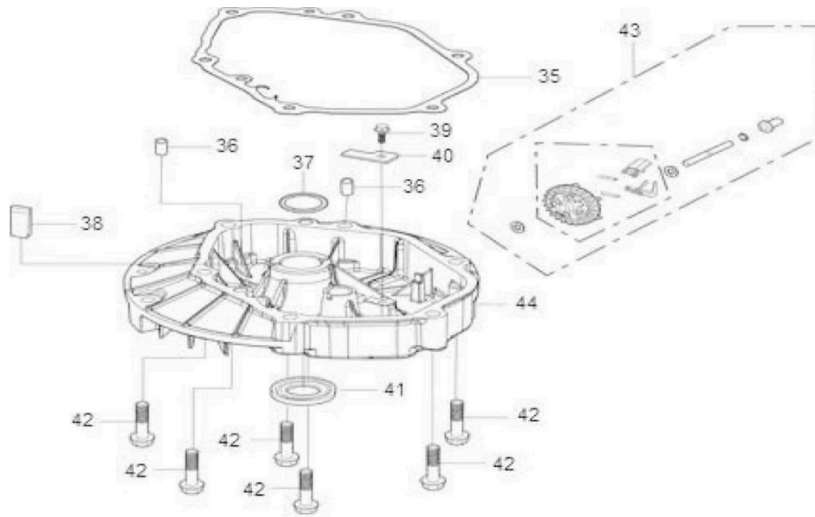

## Cylinder Head Subassembly

Id	Item #	Description	Quantity
1	45-0190	CYLINDER HEAD COVER SUBASSY	1
2	45-0191	GASKET- CYLINDER HEAD COVER	1
3	45-0598	CYLINDER HEAD SUBASSY	1
4	45-0599	GASKET- CYLINDER HEAD	1
5	80-0060	BOLT-STOPPER BRACKET	4
6	45-0192	SPARK PLUG	1
7	45-0600	BOLT-CYLINDER HEAD	4
8	45-0193	BRACKET- MUFFLER SHIELD	1
9	80-0060	BOLT-STOPPER BRACKET	1
10	45-0601	STUD- CARBURETOR	2
11	45-0602	PIN- CYLINDER HEAD	2

## Crankcase/governor gear Assembly

Id	Item #	Description	Quantity
12	45-0603	CRANKCASE SUBASSY	1
13	45-0604	CRANKCASE SHIELD	1
14	45-0194	OIL DIPSTICK SUBASSY	1
15	80-0060	BOLT-STOPPER BRACKET	2
16	80-0060	BOLT-STOPPER BRACKET	1
17	45-0605	BRACKET-FUEL TANK	1
18	45-0195	SEALING, OIL	1
19	80-0060	BOLT-STOPPER BRACKET	1
20	80-0060	BOLT-STOPPER BRACKET	2
21	45-0606	PLATE-BREATHER GROOVE COVER	1
22	45-0607	GASKET- BREATHER GROOVE	1
23	45-0608	BREATHER RING	1
24	45-0609	STRAINER	1

<b>Id</b>	<b>Item #</b>	<b>Description</b>	<b>Quantity</b>
25	45-0610	SHIELD- CRANKCASE REAR	1
26	45-0611	BALL BEARING	1
27	45-0675	BRACKET- FUEL TANK	1
28	80-0060	BOLT-STOPPER BRACKET	1
29	45-0613	GOVERNOR ARM	1
30	45-0480	WASHER- GOVERNOR ARM	1
31	45-0614	OIL- SEAL	1
32	45-0328	PIN	1
33	45-0615	CRANKCASE BRACKET	1
34	80-0060	BOLT-STOPPER BRACKET	2

## Crankcase Cover Subassembly

Id	Item #	Description	Quantity
35	45-0196	GASKET- CRANKCASE	1
36	45-0570	PIN	2
37	45-0616	WASHER- CRANKCASE COVER	1
38	45-0617	BLOCK- RETURNING OIL	1
39	80-0060	BOLT- STOPPER BRACKET	1
40	45-0618	GOVERNOR PLATE SPINDLE	1
41	45-0197	SEAL- OIL	1
42	45-0619	BOLT- CRANKCASE	6
43	45-0620	GOVERNOR GEAR ASSY	1
44	45-0621	CRANKCASE COVER	1