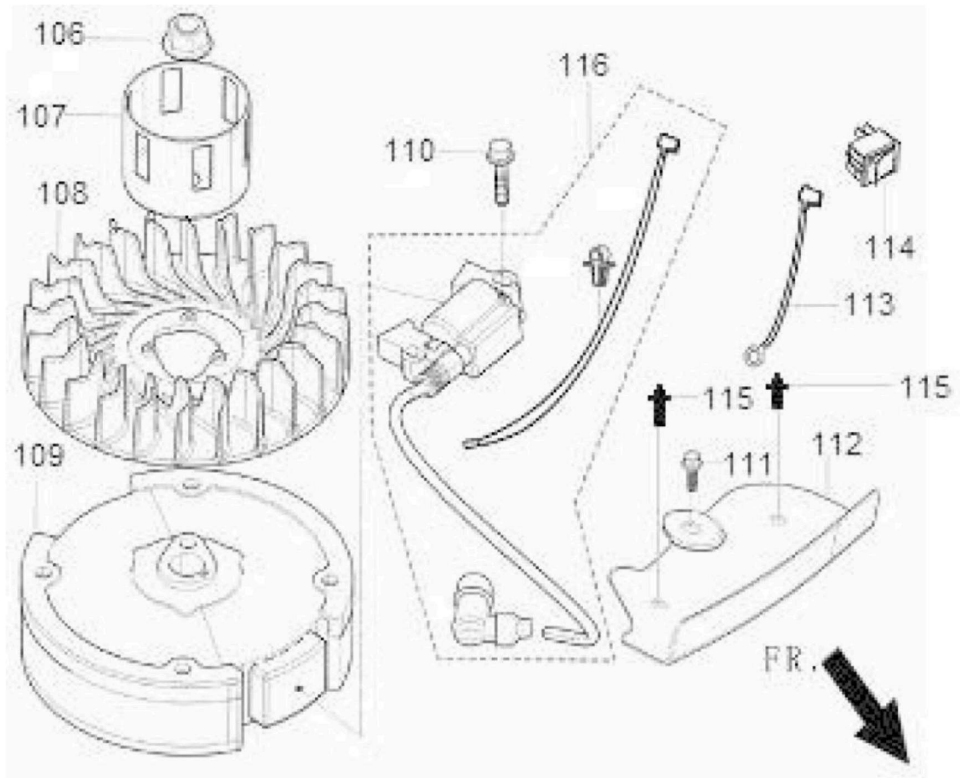

Flywheel//Impeller/Starter Pulley/Ignition Coil

Id	Item #	Description	Quantity
106	45-0520	NUT- FLYWHEEL	1
107	45-0654	PULLE-STARTER	1
108	45-0655	IMPELLER	1
109	45-0656	FLYWHEEL SUBASSY	1
110	45-0657	BOLT- IGNITION COIL	1
111	80-0060	BOLT- STOPPER BRACKET	1
112	45-0658	SHIELD- FUEL TANK LEFT	1
113	45-0659	WIRE- GROUND	1
114	45-0212	ENGINE SWITCH- 170CC	1