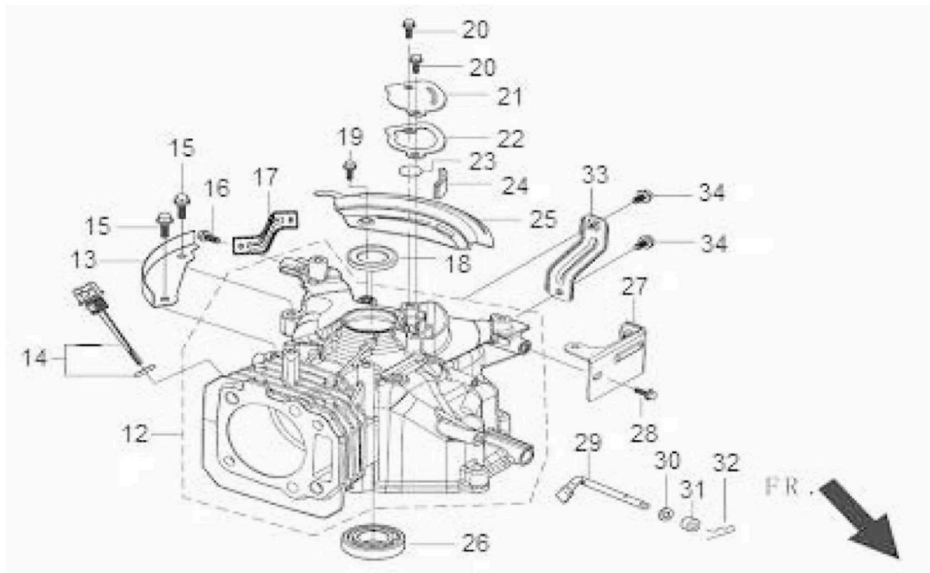

## Cylinder Head Subassembly

Id	Item #	Description	Quantity
1	45-0190	CYLINDER HEAD COVER SUBASSY	1
2	45-0191	GASKET- CYLINDER HEAD COVER	1
3	45-0598	CYLINDER HEAD SUBASSY	1
4	45-0599	GASKET- CYLINDER HEAD	1
5	80-0060	BOLT-STOPPER BRACKET	4
6	45-0192	SPARK PLUG	1
7	45-0600	BOLT-CYLINDER HEAD	4
8	45-0193	BRACKET- MUFFLER SHIELD	1
9	80-0060	BOLT-STOPPER BRACKET	1
10	45-0601	STUD- CARBURETOR	2
11	45-0602	PIN- CYLINDER HEAD	2

## Crankcase/governor gear Assembly

Id	Item #	Description	Quantity
12	45-0603	CRANKCASE SUBASSY	1
13	45-0604	CRANKCASE SHIELD	1
14	45-0194	OIL DIPSTICK SUBASSY	1
15	80-0060	BOLT-STOPPER BRACKET	2
16	80-0060	BOLT-STOPPER BRACKET	1
17	45-0605	BRACKET-FUEL TANK	1
18	45-0195	SEALING, OIL	1
19	80-0060	BOLT-STOPPER BRACKET	1
20	80-0060	BOLT-STOPPER BRACKET	2
21	45-0606	PLATE-BREATHER GROOVE COVER	1
22	45-0607	GASKET- BREATHER GROOVE	1
23	45-0608	BREATHER RING	1
24	45-0609	STRAINER	1

## Crankcase Cover Subassembly

Id	Item #	Description	Quantity
35	45-0196	GASKET- CRANKCASE	1
36	45-0570	PIN	2
37	45-0616	WASHER- CRANKCASE COVER	1
38	45-0617	BLOCK- RETURNING OIL	1
39	80-0060	BOLT- STOPPER BRACKET	1
40	45-0618	GOVERNOR PLATE SPINDLE	1
41	45-0197	SEAL- OIL	1
42	45-0619	BOLT- CRANKCASE	6
43	45-0620	GOVERNOR GEAR ASSY	1
44	45-0621	CRANKCASE COVER	1

## Throttle Control Assembly

Id	Item #	Description	Quantity
117	45-0660	ROD- GOVERNOR	1
118	45-0661	SPRING- THROTTLE VALVE RETURN	1
119	45-0662	ROD- CHOKE	1
120	45-0663	THROTTLE CONTROL ASSY	1
121	45-0664	GOVERNOR SUPPORT ASSY	1
122	45-0282	BOLT- GOVERNOR SUPPORT	1
123	45-0324	NUT	1
124	45-0665	SPRING- GOVERNOR	1
125	45-0666	BOLT- GOVERNOR PLATE	1
126	45-0335	CLIP	1