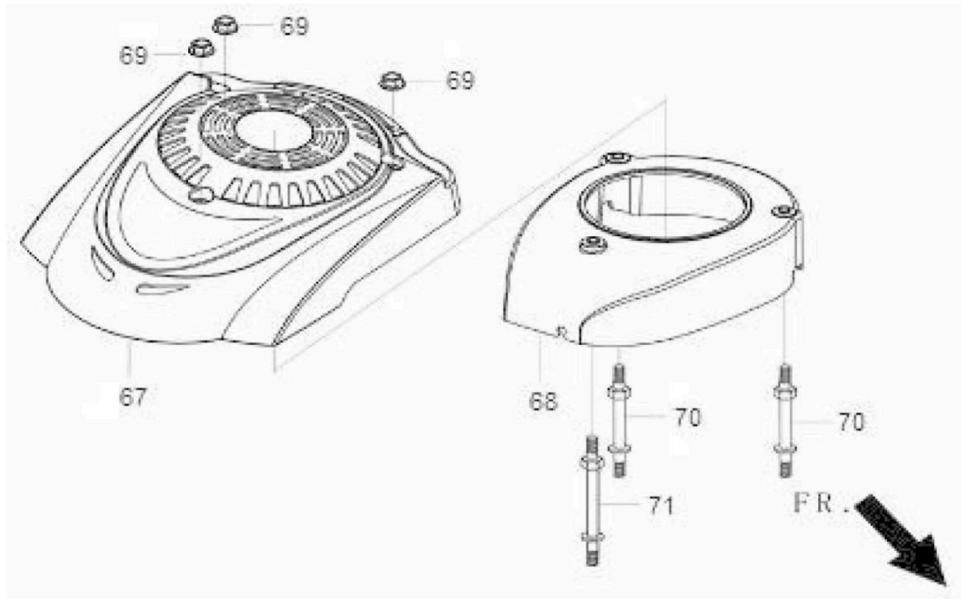

Shrouds

Id	Item #	Description	Quantity
67	45-0215	ENGINE HOUSING- 170CC	1
68	45-0636	SHROUD- INNER	1
69	45-0324	NUT- GOVERNOR SUPPORT	3
70	45-0637	STUD- SHROUD MOUNTING	2
71	45-0638	STUD- LONG- SHROUD MOUNTING	1