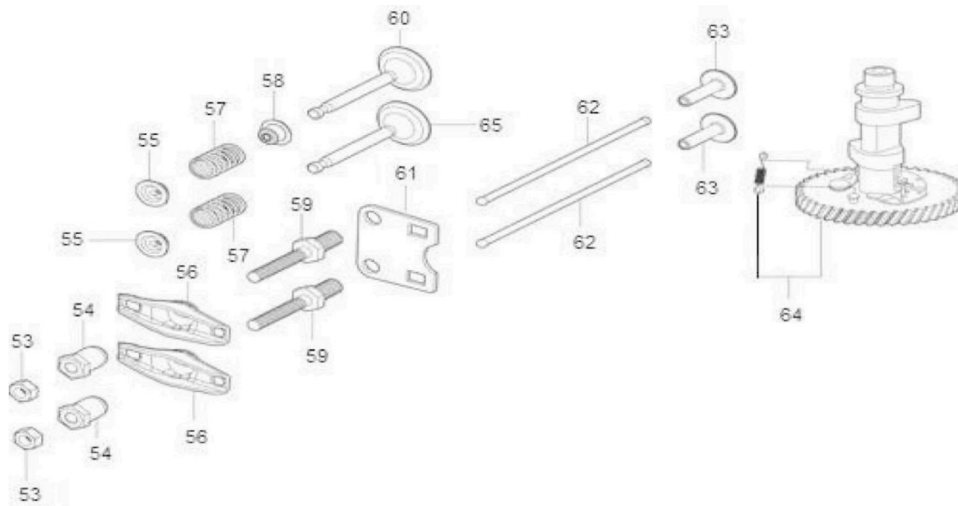

## Crankcase Cover Subassembly

Id	Item #	Description	Quantity
35	45-0196	GASKET- CRANKCASE	1
36	45-0570	PIN	2
37	45-0616	WASHER- CRANKCASE COVER	1
38	45-0617	BLOCK- RETURNING OIL	1
39	80-0060	BOLT- STOPPER BRACKET	1
40	45-0618	GOVERNOR PLATE SPINDLE	1
41	45-0197	SEAL- OIL	1
42	45-0619	BOLT- CRANKCASE	6
43	45-0620	GOVERNOR GEAR ASSY	1
44	45-0621	CRANKCASE COVER	1

## Piston Subassembly

Id	Item #	Description	Quantity
45	1	RING- THE FIRST	45-0622
46	1	RING- THE SECOND	45-0623
47	1	RING SET- OIL	45-0624
48	1	PISTON	45-0625
49	2	PISTON- RING	45-0350
50	1	PIN- PISTON	45-0486
51	1	ROD- CONNECTING	45-0626
52	1	CRANKSHAFT ASSY	45-0627

## Valve Train//Camshaft Subassembly

Id	Item #	Description	Quantity
53	45-0269	NUT- VALVE LOCK	2
54	45-0271	NUT- VALVE ADJUSTING	2
55	45-0628	RETAINER- VALVE SPRING	2
56	45-0500	VALVE- ROCKER	2
57	45-0501	VALVE- SPRING	2
58	45-0629	GUIDE- SEAL	1
59	45-0270	BOLT- VALVE ADJUSTING	2
60	45-0630	VALVE- INTAKE	1
61	45-0631	LIFTER STOPPER PLATE SUBASSY	1
62	45-0632	VALVE- LIFTER	2
63	45-0633	VALVE- TAPPET	2
64	45-0634	CAMSHAFT ASSY	1
65	45-0635	VALVE- EXHAUST	1

## Throttle Control Assembly

Id	Item #	Description	Quantity
117	45-0660	ROD- GOVERNOR	1
118	45-0661	SPRING- THROTTLE VALVE RETURN	1
119	45-0662	ROD- CHOKE	1
120	45-0663	THROTTLE CONTROL ASSY	1
121	45-0664	GOVERNOR SUPPORT ASSY	1
122	45-0282	BOLT- GOVERNOR SUPPORT	1
123	45-0324	NUT	1
124	45-0665	SPRING- GOVERNOR	1
125	45-0666	BOLT- GOVERNOR PLATE	1
126	45-0335	CLIP	1