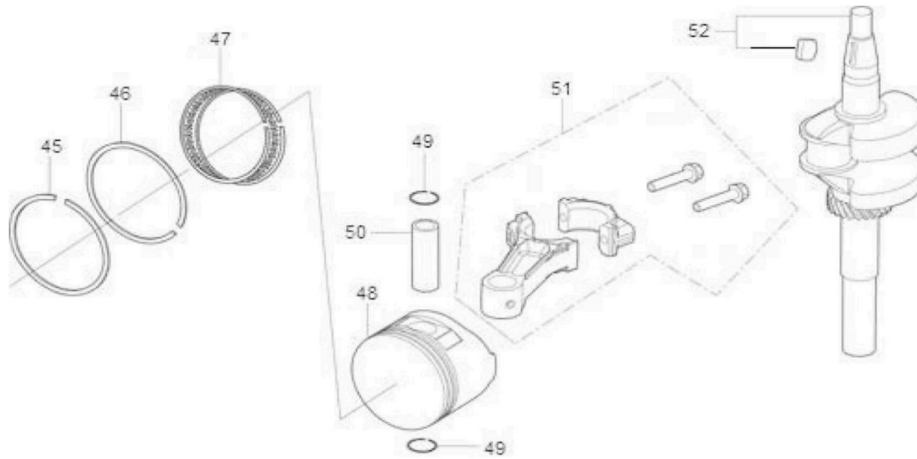

Piston Subassembly

Id	Item #	Description	Quantity
45	1	RING- THE FIRST	45-0622
46	1	RING- THE SECOND	45-0623
47	1	RING SET- OIL	45-0624
48	1	PISTON	45-0625
49	2	PISTON- RING	45-0350
50	1	PIN- PISTON	45-0486
51	1	ROD- CONNECTING	45-0626
52	1	CRANKSHAFT ASSY	45-0627