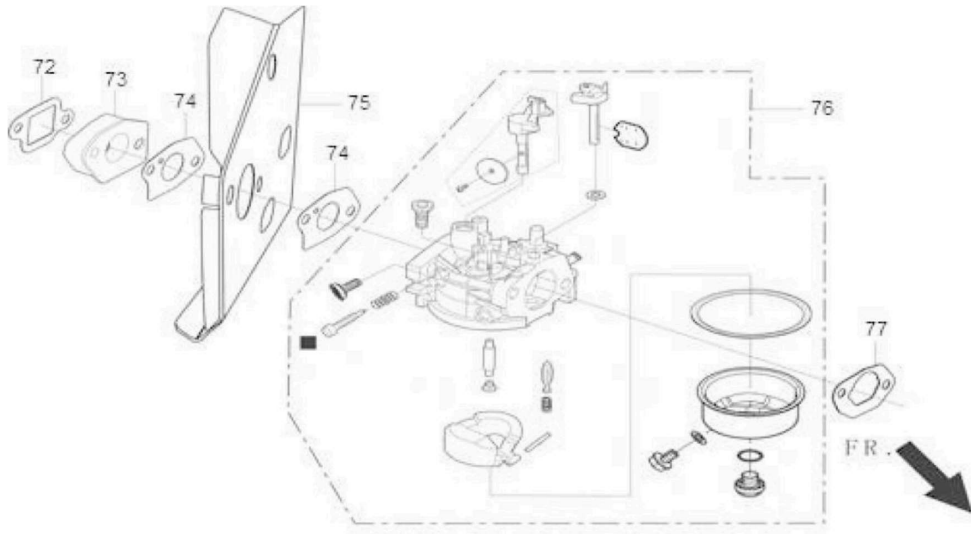

Carburetor Assembly

Id	Item #	Description	Quantity
72	45-0200	GASKET- INSULATOR PLATE	1
73	45-0639	PLATE- CARBURETOR INSULATOR	1
74	45-0201	GASKET- CARBURETOR	2
75	45-0640	GASKET- CARBURETOR INSULATOR	1
76	45-0216	CARBURETOR ASSY	1
77	45-0203	GASKET- AIR CLEANER	1