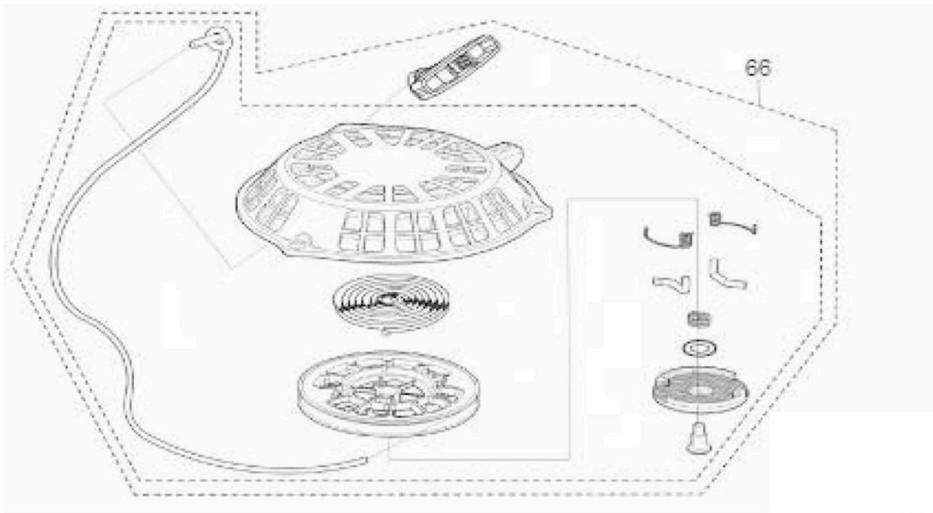

Recoil Starter

Id	Item #	Description	Quantity
66	45-0198	RECOIL STARTER ASSY	1