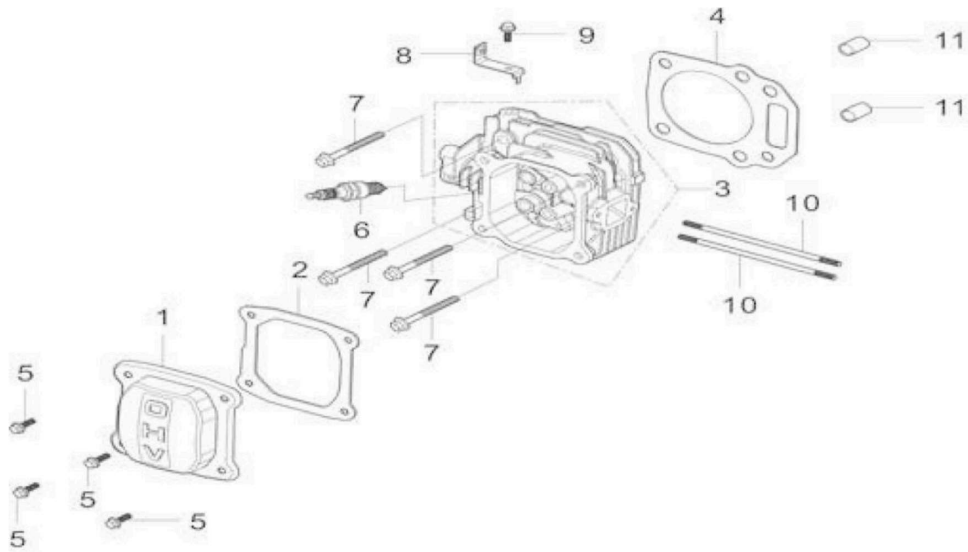

## Cylinder Head Subassembly

Id	Item #	Description	Quantity
1	45-0190	CYLINDER HEAD COVER SUBASSY	1
2	45-0191	GASKET- CYLINDER HEAD COVER	1
3	45-0598	CYLINDER HEAD SUBASSY	1
4	45-0599	GASKET- CYLINDER HEAD	1
5	80-0060	BOLT-STOPPER BRACKET	4
6	45-0192	SPARK PLUG	1
7	45-0600	BOLT-CYLINDER HEAD	4
8	45-0193	BRACKET- MUFFLER SHIELD	1
9	80-0060	BOLT-STOPPER BRACKET	1
10	45-0601	STUD- CARBURETOR	2
11	45-0602	PIN- CYLINDER HEAD	2

## Crankcase/governor gear Assembly

Id	Item #	Description	Quantity
12	45-0603	CRANKCASE SUBASSY	1
13	45-0604	CRANKCASE SHIELD	1
14	45-0194	OIL DIPSTICK SUBASSY	1
15	80-0060	BOLT-STOPPER BRACKET	2
16	80-0060	BOLT-STOPPER BRACKET	1
17	45-0605	BRACKET-FUEL TANK	1
18	45-0195	SEALING, OIL	1
19	80-0060	BOLT-STOPPER BRACKET	1
20	80-0060	BOLT-STOPPER BRACKET	2
21	45-0606	PLATE-BREATHER GROOVE COVER	1
22	45-0607	GASKET- BREATHER GROOVE	1
23	45-0608	BREATHER RING	1
24	45-0609	STRAINER	1

## Crankcase Cover Subassembly

Id	Item #	Description	Quantity
35	45-0196	GASKET- CRANKCASE	1
36	45-0570	PIN	2
37	45-0616	WASHER- CRANKCASE COVER	1
38	45-0617	BLOCK- RETURNING OIL	1
39	80-0060	BOLT- STOPPER BRACKET	1
40	45-0618	GOVERNOR PLATE SPINDLE	1
41	45-0197	SEAL- OIL	1
42	45-0619	BOLT- CRANKCASE	6
43	45-0620	GOVERNOR GEAR ASSY	1
44	45-0621	CRANKCASE COVER	1

## Throttle Control Assembly

Id	Item #	Description	Quantity
117	45-0660	ROD- GOVERNOR	1
118	45-0661	SPRING- THROTTLE VALVE RETURN	1
119	45-0662	ROD- CHOKE	1
120	45-0663	THROTTLE CONTROL ASSY	1
121	45-0664	GOVERNOR SUPPORT ASSY	1
122	45-0282	BOLT- GOVERNOR SUPPORT	1
123	45-0324	NUT	1
124	45-0665	SPRING- GOVERNOR	1
125	45-0666	BOLT- GOVERNOR PLATE	1
126	45-0335	CLIP	1