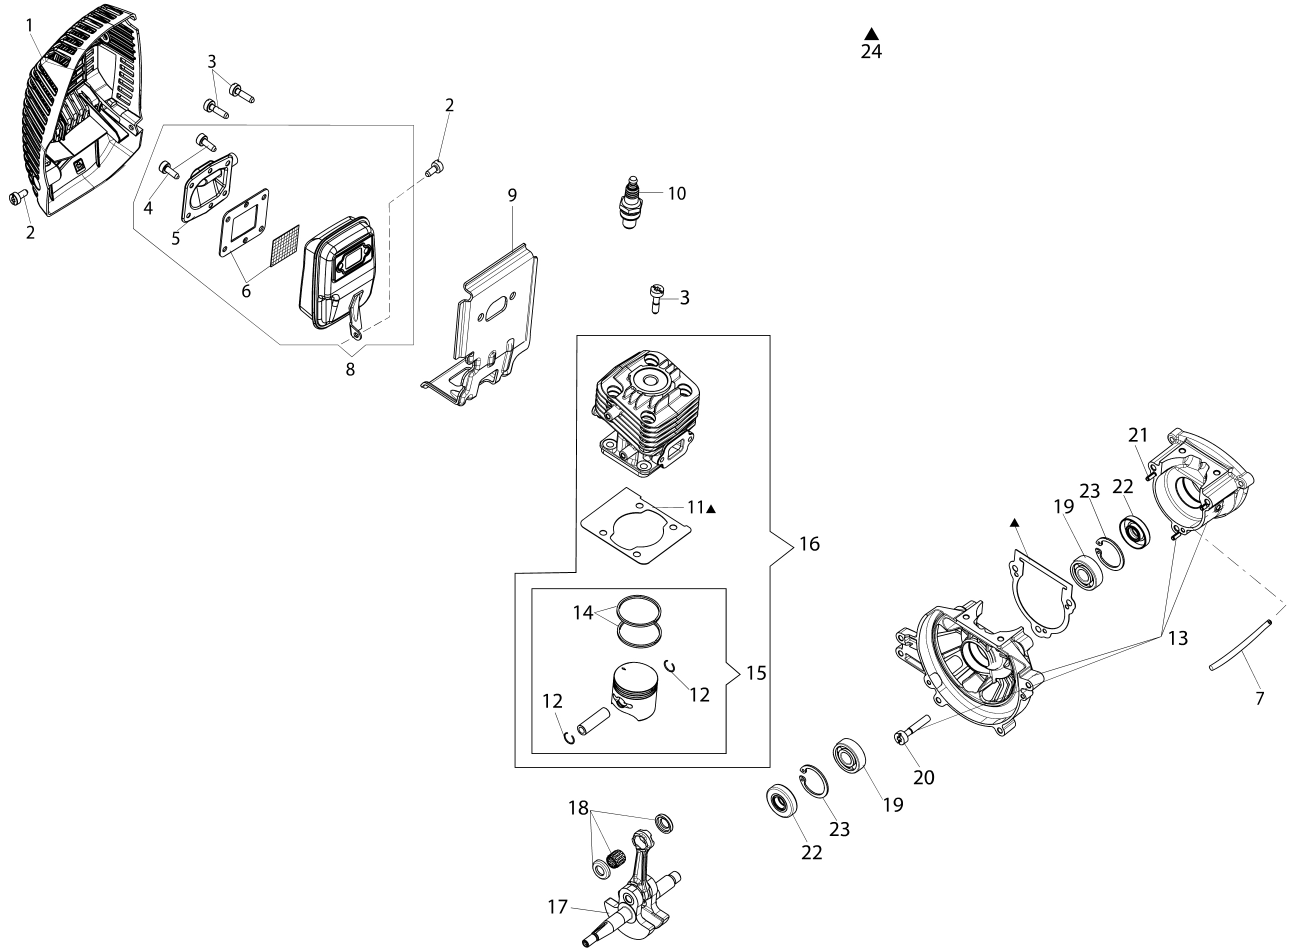

Illustration Motor

Ref.Nu	Qty	Part number	Description	Validity from	Validity till	Notes	Bulletin
1	1	61370302R	Guard			Grigio; Grey	
2	3	3891037R	Screw				
3	6	3891047R	Screw				
4	6	3891009R	Screw				
5	1	58070143R	Cover				
6	1	61370276	Screen + Gasket				
7	1	094600126	Tube				
8	1	61370015AR	Complete muffler				
9	1	61370143R	Deflector				
10	1	3055112	Spark plug				
11	1	58070011R	Gasket				
12	2	58070166R	Ring				
13	1	61370085R	Crankcase assy				
14	2	3123002AR	Piston ring	SN 9166175902			BT3-007-05/16
15	1	61370252A	Piston assy Ø32	SN 9166175902			BT3-007-05/16
16	1	61370253B	Complete cylinder Ø32	SN 9166175902			BT3-007-05/16
17	1	58070045R	Shaft				
18	1	61370254	Set roller cage and washer				
19	2	3034007R	Bearing				
20	3	3891051R	Screw				
21	5	61280044R	Plug				
22	2	3050042R	Ring				
23	2	3025018R	Ring				
24	1	61370255	Gasket set