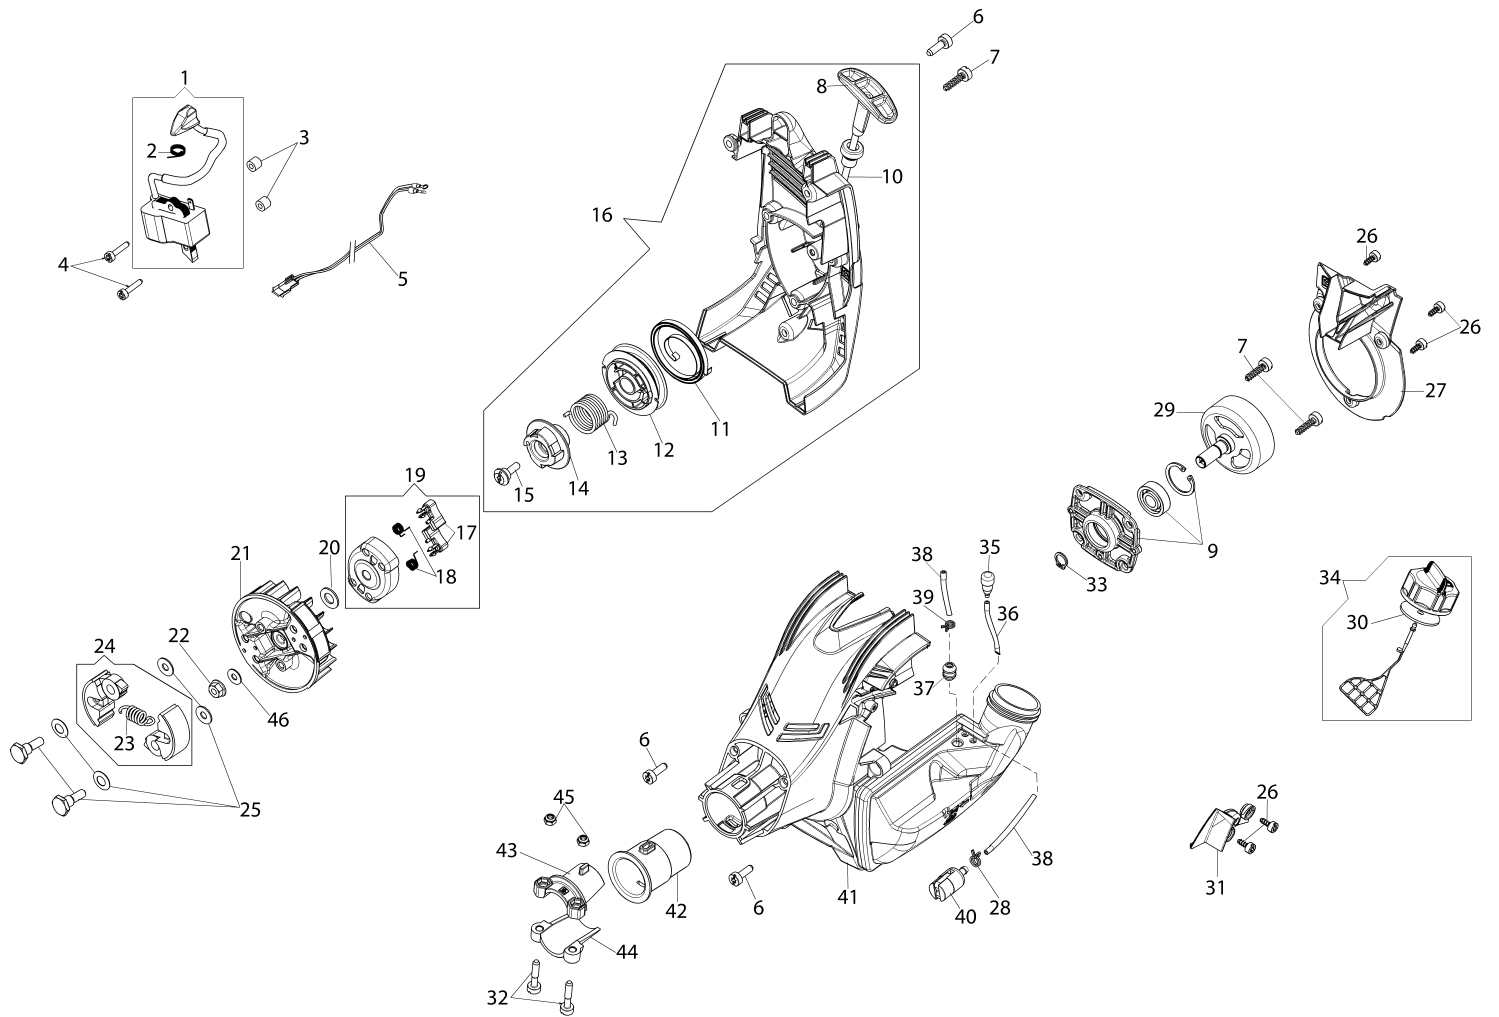

Illustration Starter Assy and fuel tank

Illustration Starter assy and fuel tank

Ref.Nu	Qty	Part number	Description	Validity from	Validity till	Notes	Bulletin
1	1	2501002R	Ignition coil				
2	1	50050127	Spring				
3	2	50160218	Spacer				
4	2	3891020R	Screw				
5	1	61370059R	Cable				
6	7	3891043R	Screw				
7	7	3893060R	Screw				
8	1	61370082R	Handle				
9	1	61370256	Flange kit				
10	1	61370024R	Rope				
11	1	61070036R	Spring				
12	1	61370022AR	Starter pulley				
13	1	61370237R	Spring				
14	1	61370023R	Sprocket				
15	1	50160024	Screw				
16	1	61370230R	Starter assy			Rosso; Red	
17	2	61370014R	Pawl				
18	2	61070039R	Spring				
19	1	61370013R	Clutch driver				
20	1	3064034	Washer				
21	1	58070133R	Flywheel				
22	1	3912014R	Nut				
23	1	61070090R	Spring				
24	1	61070091AR	Clutch				
25	1	61370257	Kit pin + Belleville washer + spacer ring				
26	5	3893009R	Screw				
27	1	61370031R	Flange				
28	1	4098377R	Band				
29	1	61370083R	Clutch drum				
30	1	61070006R	Gasket				
31	1	61370033AR	Cover				
32	2	3891050R	Screw				
33	1	3024010R	Snap ring				
34	1	61372003R	Tank cap				
35	1	61070011AR	Breather valve				
36	1	3073001R	Breather fuel pipe				
37	1	4161211R	Bush				
38	1	61370038R	Tube				
39	1	3059026	Band				
40	1	094600450R	Fuel filter				
41	1	61370184R	Cover with fuel tank			Rosso; Red	