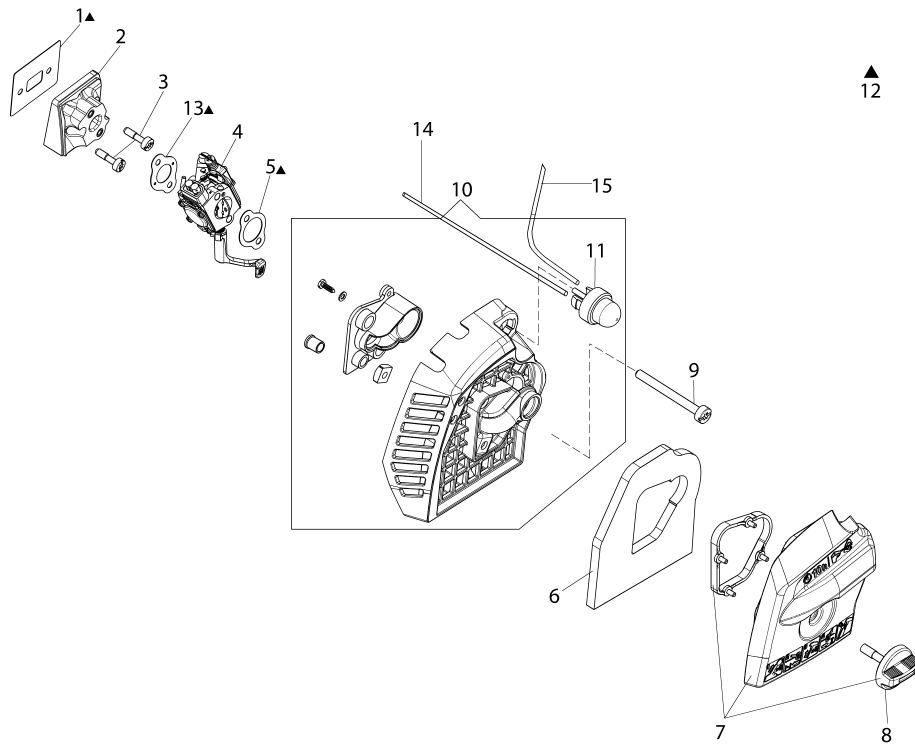

Illustration Air filter

Illustration Air filter

Ref.Nu	Qty	Part number	Description	Validity from	Validity till	Notes	Bulletin
1	1	58070025AR	Gasket				
2	1	61370001R	Insulator				
3	2	3891046R	Screw				
4	1	2318265R	Carburetor				
5	1	56570058R	Gasket				
6	1	61370160R	Air filter				
7	1	61370258	Filter cover kit			Grigio; Grey	
8	1	61370008R	Knob				
9	1	3891063R	Screw				
10	1	61372008R	Filter support			Grigio; Grey	
11	1	2318817R	Air purge				
12	1	61370255	Gasket set				
13	1	61200196AR	Gasket				
14	1	3073002R	Tube				
15	1	61370036R	Tube