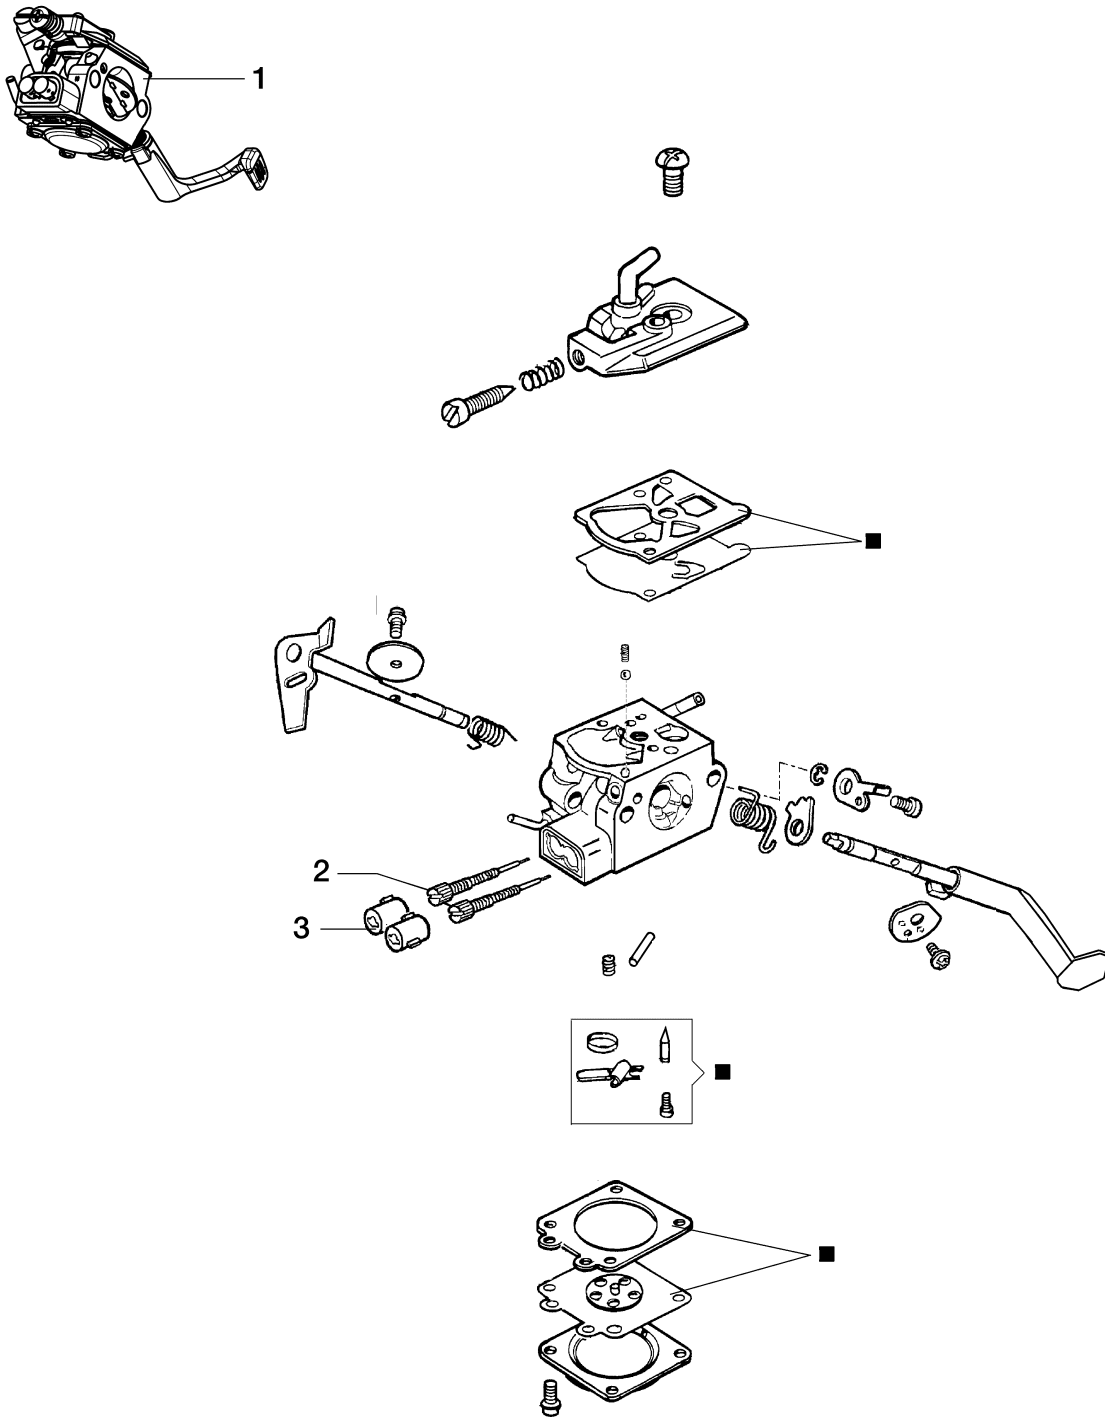

Illustration Carburetor

■ 4 — KIT RIPARAZIONE
REPAIR KIT

Illustration Carburetor

Ref.Nu	Qty	Part number	Description	Validity from	Validity till	Notes	Bulletin
1	1	2318265R	Carburetor				
2	2	2318837	Adjust. screw				
3	2	2318867R	Caps-lock				
4	1	2318671	Repair kit