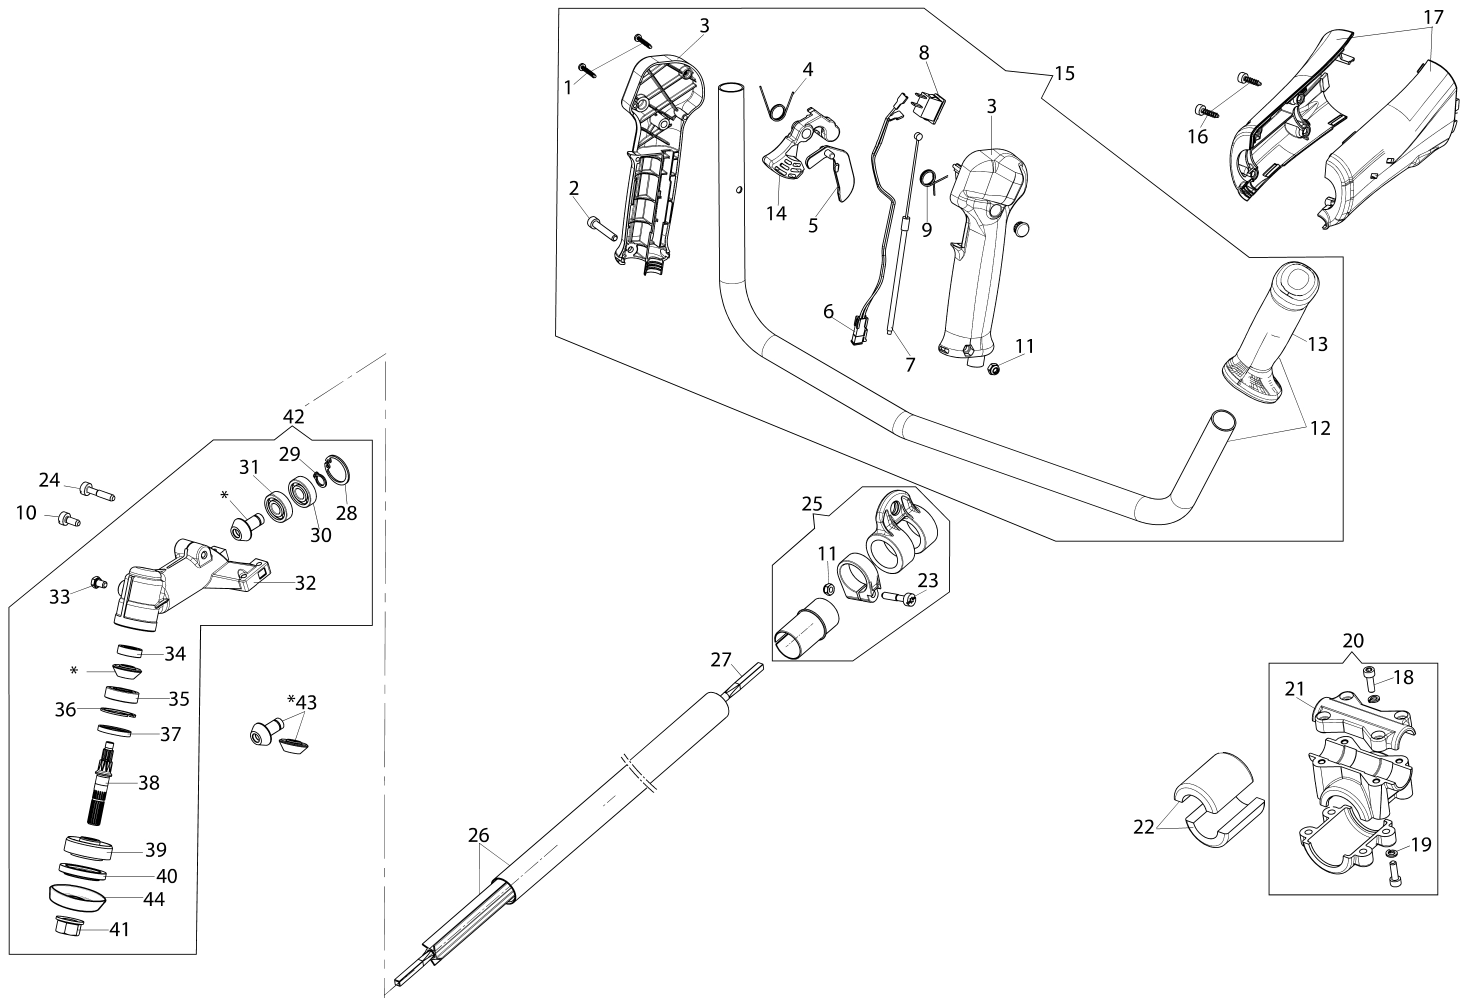

Illustration Transmission

Illustration Transmission

Ref.Nu	Qty	Part number	Description	Validity from	Validity till	Notes	Bulletin
1	2	3960068	Screw				
2	1	3801016R	Screw				
3	1	61040131R	Handle			Grigio; Grey	
4	1	4138361R	Spring				
5	1	4174246AR	Lever				
6	1	61370132R	Cable				
7	1	61370131R	Throttle cable				
8	1	2317032R	Switch				
9	1	4138360R	Spring				
10	1	3891037R	Screw				
11	2	3914003R	Nut				
12	1	4175126R	Handle and knob				
13	1	61040140R	Knob				
14	1	4174245CR	Throttle lever				
15	1	61370266	Complete handle			Grigio; Grey	
16	4	3893060R	Screw				
17	1	61370268	Compl. cover			Grigio; Grey	
18	8	3801011	Screw				
19	8	3819006R	Washer				
20	1	074000183AR	Clamp				
21	1	072700264CR	Clamp				
22	2	61170072R	AV-mount				
23	1	3891050R	Screw				
24	1	3891050R	Screw				
25	1	61370134R	Band				
26	1	61370045R	Tube Ø24				
27	1	61370048R	Drive shaft				
28	1	3025026	Ring				
29	1	3024009R	Ring				
30	1	3035044	Bearing				
31	1	3035043	Bearing				
32	1	61170119AR	Gear case				
33	1	3906030	Screw				
34	1	3035045R	Bearing				
35	1	3034008R	Bearing				
36	1	3025018R	Ring				
37	1	61170134	Seal ring				
38	1	61170122	Shaft				
39	1	61170123	Hub				
40	1	61170124	Lower flange				
41	1	3933105	Nut				
42	1	61370053R	Kegelradantrieb				