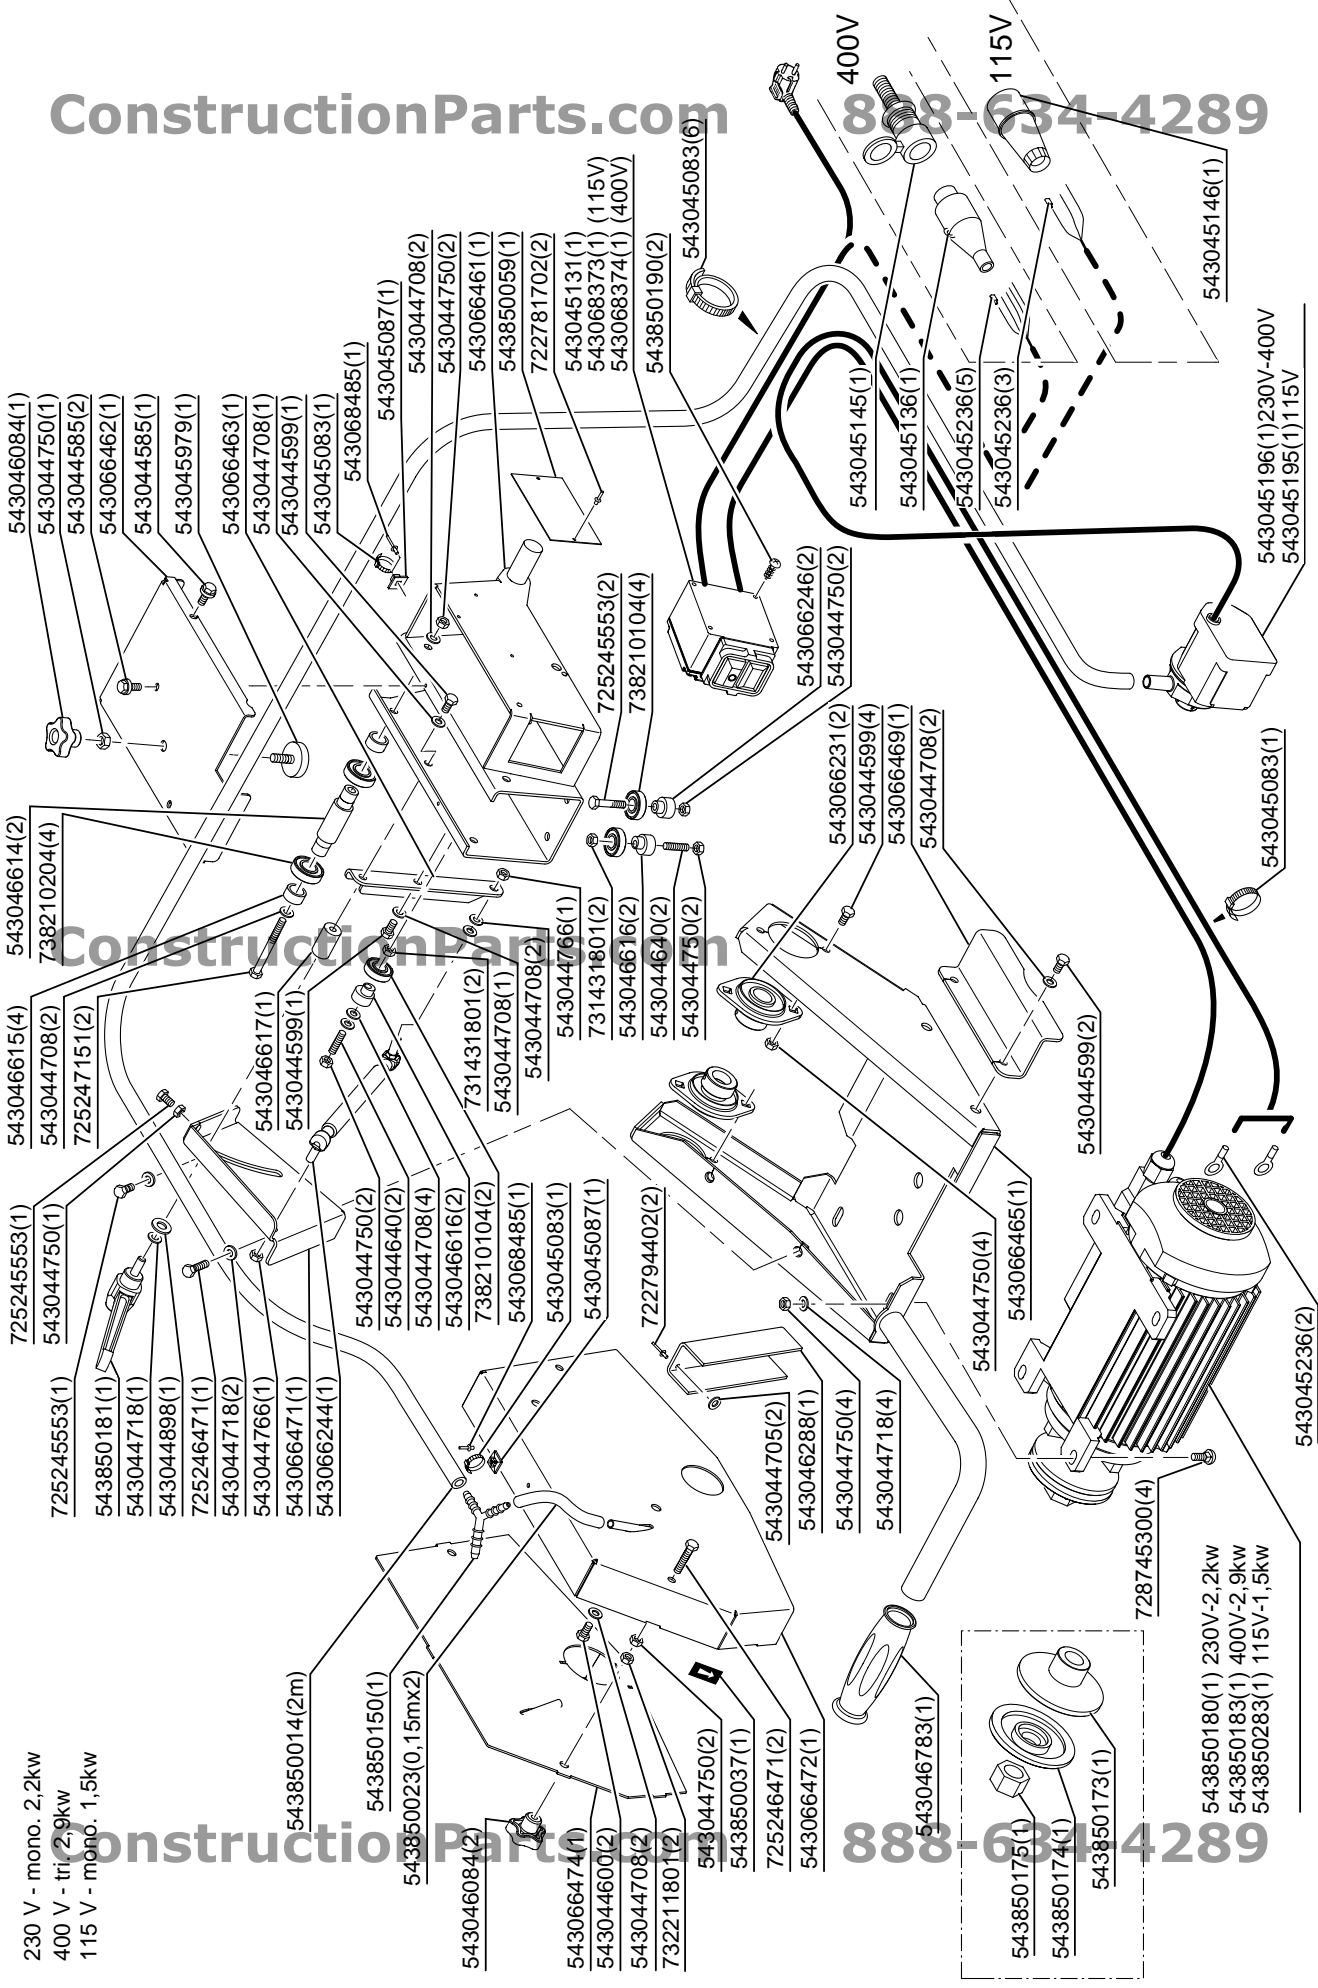

ConstructionParts.com 888-634-4289

ConstructionParts.com

888-634-4289