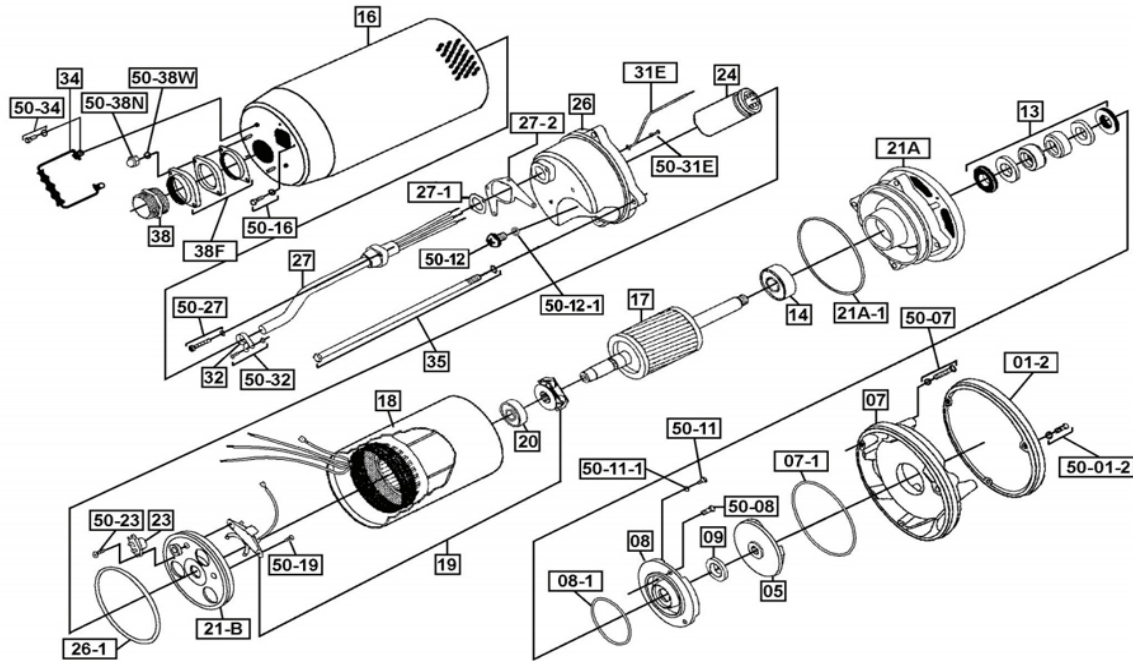

BJM Pumps RX750SS, RX1500SS

| Pos No | Part # | Description | Pos No | Part # | Description |
|--------|--------|-----------------------------------|---------|--------|--|
| 01-2 | 202006 | Bottom Plate | 27 | 201691 | Power Cable w/ Gland- 230V, 1PH, No Plug |
| 05 | 202087 | Impeller | 27-1 | 202633 | O-Ring (Kit Only) |
| 07 | 202159 | Pump Housing/Suction Cover | 27-2 | 202633 | O-Ring (Kit Only) |
| 07-1 | 202633 | O-Ring (Kit Only) | 31E | 203145 | Ground Wire w/Ring Term. |
| 08 | 202215 | Oil Chamber Cover | 32 | 203161 | Power Cord Line Clip |
| 08-1 | 202633 | O-Ring (Kit Only) | 34 | 203169 | Handle |
| 09 | 202233 | Lip Seal FKM | 35 | 202668 | Rod Bolts |
| 09 | 202231 | Lip Seal Buna-N (Optional) | 38 | 202532 | Disch. Nipple NPT 2" |
| 09 | 203053 | Lip Seal EPDM (Optional) | 38F | 202566 | Discharge Flange Kit 1-1/2" |
| 13 | 204240 | Mechanical Seal FKM** | 38F | 202568 | Discharge Flange Kit 2" |
| 13 | 200501 | Mechanical Seal Buna-N (Optional) | 50-01-2 | 203220 | Screw for Bottom Plate |
| 14 | 200958 | Lower Ball Bearing | 50-07 | 203250 | Screw for Suction Cover |
| 15 | 200481 | Impeller Shim Kit (Required) | 50-08 | 203219 | Screw for Oil Chamber Cover |
| 16 | 202294 | Pump Casing Outer | 50-11 | 203218 | Screw for Oil Fill |
| 17 | 202304 | Rotor w/ Shaft 230, 1PH | 50-11-1 | 202633 | O-Ring (Kit Only) |
| 18 | 200516 | Stator Coil w/ Casing 230, 1PH | 50-12 | 203218 | Screw - Pressure Test |
| 19 | 202360 | Governor Switch w/Switch Plate | 50-12-1 | 202633 | O-Ring (Kit Only) |
| 20 | 200967 | Upper Ball Bearing | 50-16 | 203220 | Screw for Outer Casing |
| 21A | 202161 | Oil Chamber | 50-19 | 202693 | Screw for Gov. Switch Plate |
| 21A-1 | 202633 | O-Ring (Kit Only) | 50-23 | 202700 | Screw for Overload |
| 21B | 202366 | Motor Cover (Upper) | 50-27 | 203216 | Screw for Power Cord |
| 23 | 202383 | Overload 230V, 1PH | 50-31E | 202692 | Screw for Ground Wire |
| 24 | 202420 | Capacitor 230 | 50-32 | 203220 | Screw for Line Clip |
| 26 | 202430 | Pump Top Cover | 50-34 | 203220 | Screw for Handle |
| 26-1 | 202633 | O-Ring (Kit Only) | 50-38N | 203182 | Acorn Nut for Flange |
| | | | 50-38W | 202902 | Washer for Flange |