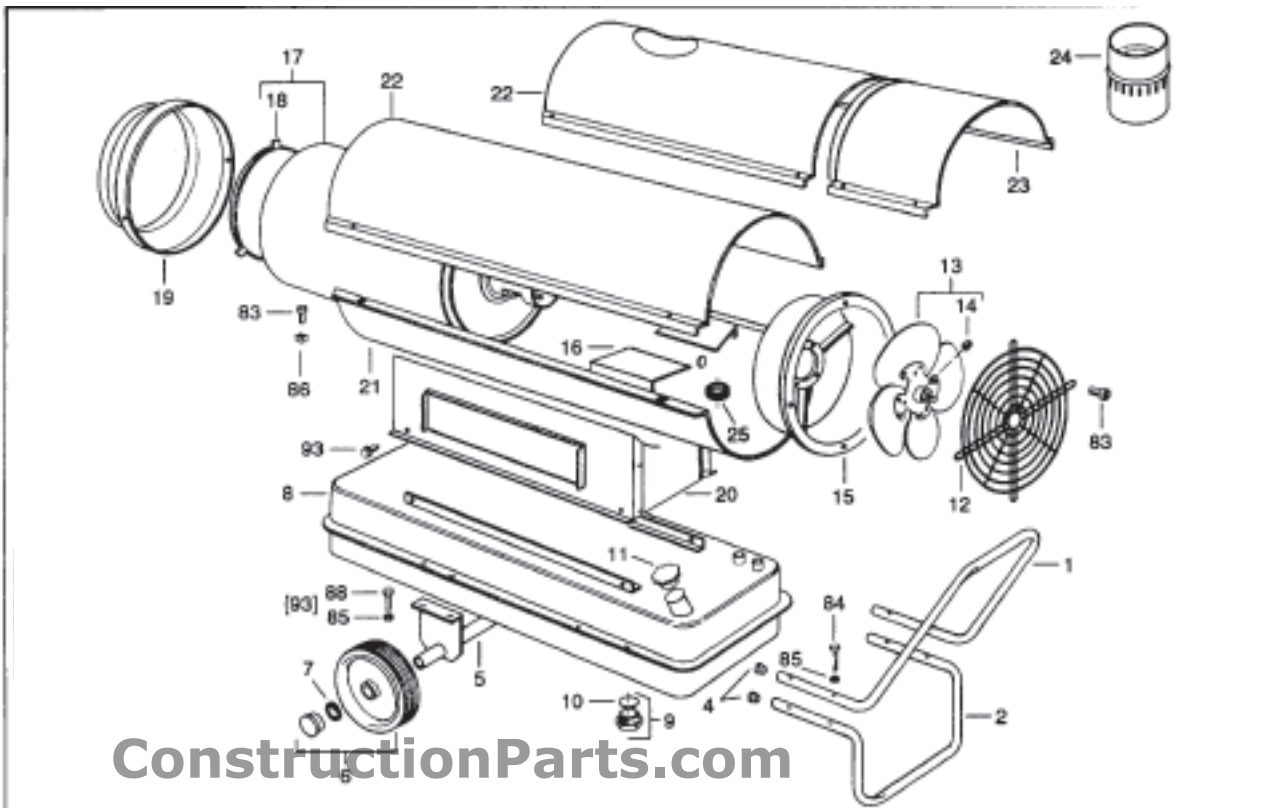

Parts Identification

ConstructionParts.com

888-634-4289

PARTS SCHEMATIC

ConstructionParts.com

ConstructionParts.com 888-634-4289

Item	Description	Part Number	
		Director 100	Director 300
1	Handle	24712	24290
2	Leg, Support Frame	24713	24291
3	Plug		24292
5	Axle	24714	24293
6	Wheel	24602	24294
7	Wheel Holder	24603	24295
8	Fuel Tank	24604	24296
9	Drain Plug w/ Seal		24251
10	Drain Plug Seal		24298
11	Fuel Cap		24252
12	Fan Guard	24606	24300
13	Fan	24607	24253
14	Set Screw		24302
15	Motor Flange	24715	24303
16	Air Flap	24716	24304
17	Combustion Chamber	24718	24305
19	Outlet Cone	24719	24306
20	Base	24720	24307
21	Lower Shell	24721	24308
22	Upper Shell, Exhaust End	24722	24309
23	Upper Shell, Fan End	24723	24310
24	Chimney, Ø 150MM		24311
25	Bushing, Ø 35MM		23412
26	Bracket, Control Box		23413
27	Base, Control Box		24255
28	Control Box		24254
29	Transformer		24256
30	Ignition Cable		24257
31	Relay Finder		24258
32	Terminal Strip		24314
33	Electrical Components Drawer		24315
34	Pilot Lamp		24259
35	Switch		24260
36	Switch		24261
37	Thermostat Receptacle		25514
38	Receptable Cover		25515
39	Wire/Fuse Holder		24318
40	Fuse , 20 amp		24263
	Fuse, 10 amp	24608	
41	Power Cord		24319
42	Power Cord w/ Holder		24320
43	Fuel Line, Ø 6mm		24321
44	Bushing		24322
45	Hose, Compression Fitting, 1/4" Mx6		24323
47	Transition Fitting, 1/4" Mx6		24324
48	Transition Fitting, 1/8" Mx6		24325
49	Hose Nut, 3/8"x5		24326
50	Filter Support		24327
51	Male Pipe Fitting		24328
52	Transition Fitting, 90°, 3/8" Mx6	24609	24329
53	Oil Filter, Complete w/ Housing		24264