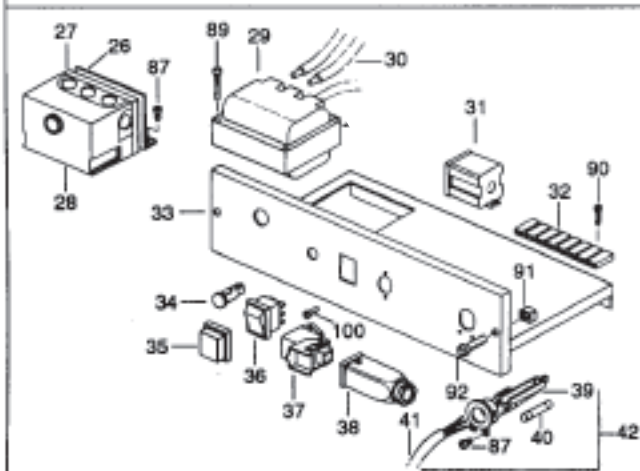

Parts Identification

ConstructionParts.com

888-634-4289

PARTS SCHEMATIC

ConstructionParts.com

ConstructionParts.com 888-634-4289

Item	Description	Part Number	
		Director 100	Director 300
1	Handle	24712	24290
2	Leg, Support Frame	24713	24291
3	Plug		24292
5	Axle	24714	24293
6	Wheel	24602	24294
7	Wheel Holder	24603	24295
8	Fuel Tank	24604	24296
9	Drain Plug w/ Seal		24251
10	Drain Plug Seal		24298
11	Fuel Cap		24252
12	Fan Guard	24606	24300
13	Fan	24607	24253
14	Set Screw		24302
15	Motor Flange	24715	24303
16	Air Flap	24716	24304
17	Combustion Chamber	24718	24305
19	Outlet Cone	24719	24306
20	Base	24720	24307
21	Lower Shell	24721	24308
22	Upper Shell, Exhaust End	24722	24309
23	Upper Shell, Fan End	24723	24310
24	Chimney, Ø 150MM		24311
25	Bushing, Ø 35MM		23412
26	Bracket, Control Box		23413
27	Base, Control Box		24255
28	Control Box		24254
29	Transformer		24256
30	Ignition Cable		24257
31	Relay Finder		24258
32	Terminal Strip		24314
33	Electrical Components Drawer		24315
34	Pilot Lamp		24259
35	Switch		24260
36	Switch		24261
37	Thermostat Receptacle		25514
38	Receptable Cover		25515
39	Wire/Fuse Holder		24318
40	Fuse , 20 amp		24263
	Fuse, 10 amp	24608	
41	Power Cord		24319
42	Power Cord w/ Holder		24320
43	Fuel Line, Ø 6mm		24321
44	Bushing		24322
45	Hose, Compression Fitting, 1/4" Mx6		24323
47	Transition Fitting, 1/4" Mx6		24324
48	Transition Fitting, 1/8" Mx6		24325
49	Hose Nut, 3/8"x5		24326
50	Filter Support		24327
51	Male Pipe Fitting		24328
52	Transition Fitting, 90°, 3/8" Mx6	24609	24329
53	Oil Filter, Complete w/ Housing		24264