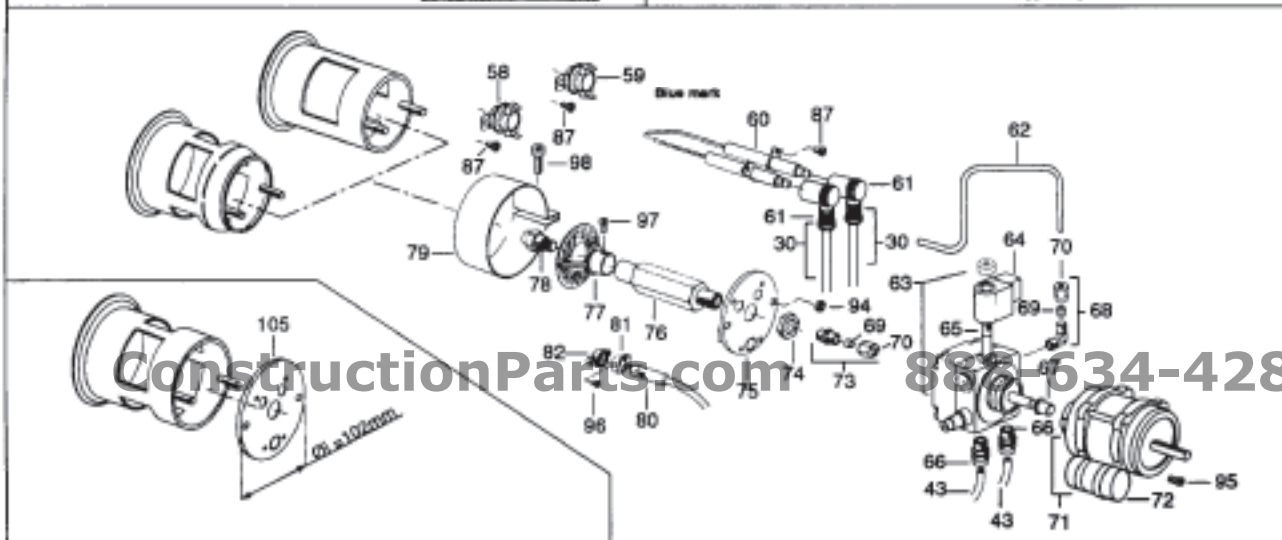

Parts Identification

ConstructionParts.com

888-634-4289

PARTS SCHEMATIC

ConstructionParts.com

ConstructionParts.com 888-634-4289

Item	Description	Part Number	
		Director 100	Director 300
1	Handle	24712	24290
2	Leg, Support Frame	24713	24291
3	Plug		24292
5	Axle	24714	24293
6	Wheel	24602	24294
7	Wheel Holder	24603	24295
8	Fuel Tank	24604	24296
9	Drain Plug w/ Seal		24251
10	Drain Plug Seal		24298
11	Fuel Cap		24252
12	Fan Guard	24606	24300
13	Fan	24607	24253
14	Set Screw		24302
15	Motor Flange	24715	24303
16	Air Flap	24716	24304
17	Combustion Chamber	24718	24305
19	Outlet Cone	24719	24306
20	Base	24720	24307
21	Lower Shell	24721	24308
22	Upper Shell, Exhaust End	24722	24309
23	Upper Shell, Fan End	24723	24310
24	Chimney, Ø 150MM		24311
25	Bushing, Ø 35MM		23412
26	Bracket, Control Box		23413
27	Base, Control Box		24255
28	Control Box		24254
29	Transformer		24256
30	Ignition Cable		24257
31	Relay Finder		24258
32	Terminal Strip		24314
33	Electrical Components Drawer		24315
34	Pilot Lamp		24259
35	Switch		24260
36	Switch		24261
37	Thermostat Receptacle		25514
38	Receptable Cover		25515
39	Wire/Fuse Holder		24318
40	Fuse , 20 amp		24263
	Fuse, 10 amp	24608	
41	Power Cord		24319
42	Power Cord w/ Holder		24320
43	Fuel Line, Ø 6mm		24321
44	Bushing		24322
45	Hose, Compression Fitting, 1/4" Mx6		24323
47	Transition Fitting, 1/4" Mx6		24324
48	Transition Fitting, 1/8" Mx6		24325
49	Hose Nut, 3/8"x5		24326
50	Filter Support		24327
51	Male Pipe Fitting		24328
52	Transition Fitting, 90°, 3/8" Mx6	24609	24329
53	Oil Filter, Complete w/ Housing		24264