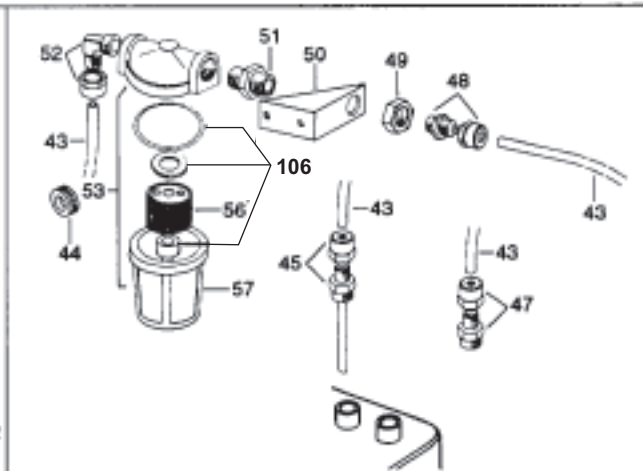

Parts Identification

ConstructionParts.com

888-634-4289

PARTS SCHEMATIC

ConstructionParts.com

ConstructionParts.com 888-634-4289

Item	Description	Part Number	
		Director 100	Director 300
1	Handle	24712	24290
2	Leg, Support Frame	24713	24291
3	Plug		24292
5	Axle	24714	24293
6	Wheel	24602	24294
7	Wheel Holder	24603	24295
8	Fuel Tank	24604	24296
9	Drain Plug w/ Seal		24251
10	Drain Plug Seal		24298
11	Fuel Cap		24252
12	Fan Guard	24606	24300
13	Fan	24607	24253
14	Set Screw		24302
15	Motor Flange	24715	24303
16	Air Flap	24716	24304
17	Combustion Chamber	24718	24305
19	Outlet Cone	24719	24306
20	Base	24720	24307
21	Lower Shell	24721	24308
22	Upper Shell, Exhaust End	24722	24309
23	Upper Shell, Fan End	24723	24310
24	Chimney, Ø 150MM		24311
25	Bushing, Ø 35MM		23412
26	Bracket, Control Box		23413
27	Base, Control Box		24255
28	Control Box		24254
29	Transformer		24256
30	Ignition Cable		24257
31	Relay Finder		24258
32	Terminal Strip		24314
33	Electrical Components Drawer		24315
34	Pilot Lamp		24259
35	Switch		24260
36	Switch		24261
37	Thermostat Receptacle		25514
38	Receptable Cover		25515
39	Wire/Fuse Holder		24318
40	Fuse , 20 amp		24263
	Fuse, 10 amp	24608	
41	Power Cord		24319
42	Power Cord w/ Holder		24320
43	Fuel Line, Ø 6mm		24321
44	Bushing		24322
45	Hose, Compression Fitting, 1/4" Mx6		24323
47	Transition Fitting, 1/4" Mx6		24324
48	Transition Fitting, 1/8" Mx6		24325
49	Hose Nut, 3/8"x5		24326
50	Filter Support		24327
51	Male Pipe Fitting		24328
52	Transition Fitting, 90°, 3/8" Mx6	24609	24329
53	Oil Filter, Complete w/ Housing		24264