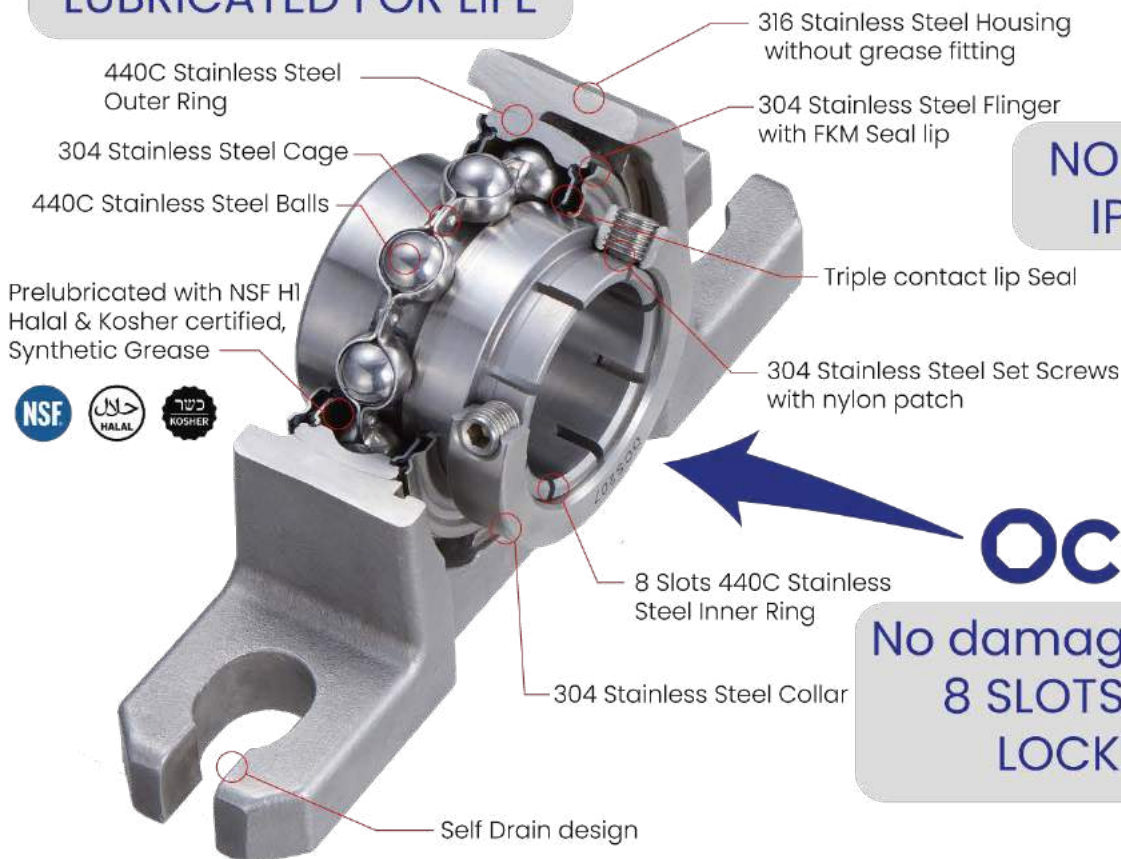

# Saniline

NEW WASH DOWN STAINLESS BEARING UNITS

## LUBRICATED FOR LIFE

**NO WATER INGRESS  
IP69K CERTIFIED**

# OCCLOC™

**No damage to the shafting  
8 SLOTS CONCENTRIC  
LOCKING SYSTEM**

## STAND-OFF HOUSINGS FOR CIP (CLEAN-IN-PLACE)

**STAINLESS STEEL SAFTY COVER  
EASY ON AND OFF**

Scan QR code to connect to the information on site.

[www.crossocean.com](http://www.crossocean.com)

©2021 COC INC.