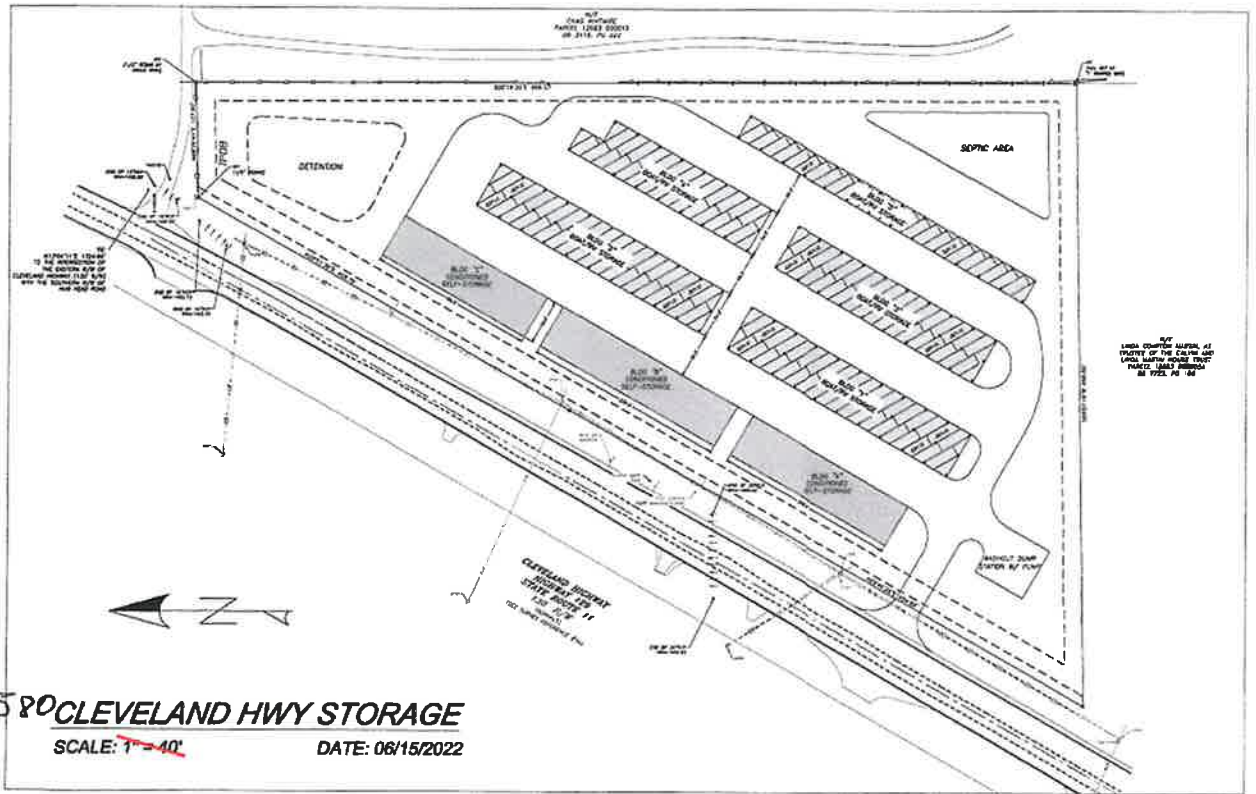

IPF
(1/2" REBAR)
ORNAMENTAL FENCING
ALONG PROPERTY FRONTAGE

S89°01'19"W 690.60'

N/F
LINDA COMPTON MARTIN, AS
TRUSTEE OF THE CALVIN AND
LINDA MARTIN HOUSE TRUST
PARCEL 12083 000005A
DB 7723, PG 126
ZONING: AR-IV

LANDSCAPE
PLANTING AREAS

SITE PLAN DATA:
ADDRESS: 6580 CLEVELAND HWY
ZONING: L-1
ACREAGE: 8.67 AC
BUILDING SETBACK: 30 FT
BUILDING COVERAGE:
COVERED BOAT & RV: +/- 75,200 SF
C/C SELF-STORAGE: +/- 14,000 SF
ADJACENT BUFFERS:
25' VEGETATED BUFFER WITH OPAQUE FENCING TO BE
PROVIDED ADJACENT TO AGRICULTURAL ZONING.
PARKING PROVIDED:
BETWEEN 102 - 174 SPACES DEPENDING ON SIZE
RV/MOTOR COACH
35FT DEPTH: 21 SPACES
25-55 FT DEPTH: 66 - 30 SPACES
BOAT
35FT DEPTH: 21 SPACES
25-55 FT DEPTH: 66 - 30 SPACES
SEWER: SEPTIC
WATER: CITY OF GAINESVILLE

- GATEWAY CORRIDOR OVERLAY**
1. LANDSCAPE STRIP TO CONFORM WITH G.C.O.D. GUIDELINES
 2. BUILDING 1 & 2 TO BE 3-SIDED ENCLOSED WITH BRICK AND STUCCO WITH REGULARLY SPACED FAUX WINDOW SHUTTERS FOR VISUAL VARIETY. COVERED BOAT & RV BUILDINGS TO HAVE STANDING-SEAM METAL ROOF.

CLEVELAND HWY STORAGE

SCALE: 1" = 100'

DATE: 09/09/2022

- L/A: Unlikely
 - D/W Spacing: OK with Waiver
 - First Internal Movement: OK if no gate
 - D/W Alignment: Aligned across from Truett Marine
 - Median Break/Signal Spacing: N/A
 - Intersection Sight Distance: Provide Certification
 - D/W Width: 26' OK, 24' preferred
 - D/W Radii: 35' Standard, Consider 50' for design vehicle
 - Angle of Intersection: ~90 OK
 - Curb and Gutter: None
 - Match Mainline Cross-slope, first 12' of D/W
 - D/W Grade should not exceed 6.25%
 - RTL: Required due to Merge Section
 - LTL: Existing TWL
 - Raised Islands: N/A
 - Access Type: Full Access
 - Other: At end of merge section
- Comply with all requirements of the most recent version of GDOT's D/W and Encroachment Manual