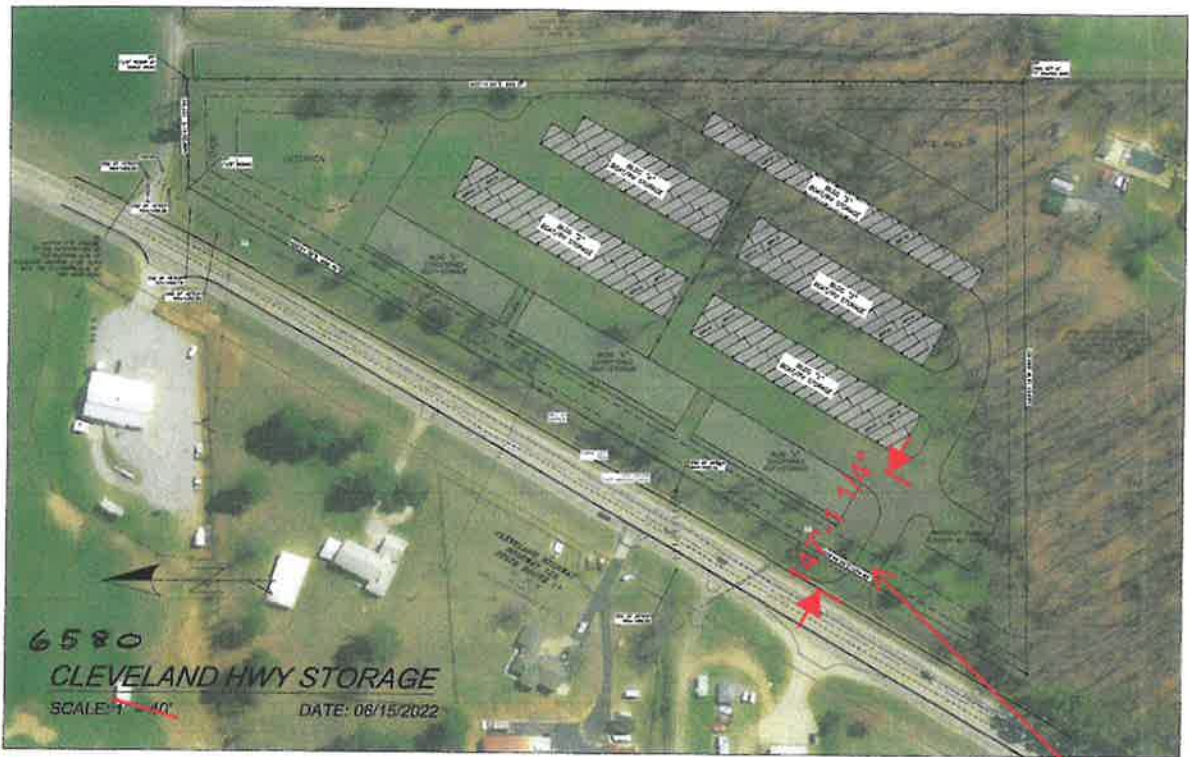

IPF
(NAIL SET AT
" " SHAPED BAR)

IPF
(1/2" REBAR AT
ANGLE IRON)

N88°29'41"E 127.90'

S00°14'20"E 966.57'

IPF
(NAIL SET AT
" " SHAPED BAR)

N13°04'11"E 1724.86'

TIE:
TO THE INTERSECTION OF
THE EASTERN R/W OF
CLEVELAND HIGHWAY (130' R/W)
WITH THE SOUTHERN R/W OF
HUB HEAD ROAD

LANDSCAPE
PLANTING AREAS

SITE PLAN DATA:
ADDRESS: 6580 CLEVELAND HWY
ZONING: L-1
ACREAGE: 8.67 AC
BUILDING SETBACK: 30 FT
BUILDING COVERAGE:
COVERED BOAT & RV: +/- 75,200 SF
C/C SELF-STORAGE: +/- 14,000 SF
ADJACENT BUFFERS:
25' VEGETATED BUFFER WITH OPAQUE FENCING TO BE
PROVIDED ADJACENT TO AGRICULTURAL ZONING.
PARKING PROVIDED:
BETWEEN 102 - 174 SPACES DEPENDING ON SIZE
RV/MOTOR COACH
35FT DEPTH: 21 SPACES
25-55 FT DEPTH: 66 - 30 SPACES
BOAT
35FT DEPTH: 21 SPACES
25-55 FT DEPTH: 66 - 30 SPACES
SEWER: SEPTIC
WATER: CITY OF GAINESVILLE

- GATEWAY CORRIDOR OVERLAY**
1. LANDSCAPE STRIP TO CONFORM WITH G.C.O.D. GUIDELINES
 2. BUILDING 1 & 2 TO BE 3-SIDED ENCLOSED WITH BRICK AND STUCCO WITH REGULARLY SPACED FAUX WINDOW SHUTTERS FOR VISUAL VARIETY. COVERED BOAT & RV BUILDINGS TO HAVE STANDING-SEAM METAL ROOF.

CLEVELAND HWY STORAGE

SCALE: 1" = 100'

DATE: 09/09/2022

- L/A: Unlikely
 - D/W Spacing: OK with Waiver
 - First Internal Movement: OK if no gate
 - D/W Alignment: Aligned across from Truett Marine
 - Median Break/Signal Spacing: N/A
 - Intersection Sight Distance: Provide Certification
 - D/W Width: 26' OK, 24' preferred
 - D/W Radii: 35' Standard, Consider 50' for design vehicle
 - Angle of Intersection: ~90 OK
 - Curb and Gutter: None
 - Match Mainline Cross-slope, first 12' of D/W
 - D/W Grade should not exceed 6.25%
 - RTL: Required due to Merge Section
 - LTL: Existing TWL
 - Raised Islands: N/A
 - Access Type: Full Access
 - Other: At end of merge section
- Comply with all requirements of the most recent version of GDOT's D/W and Encroachment Manual