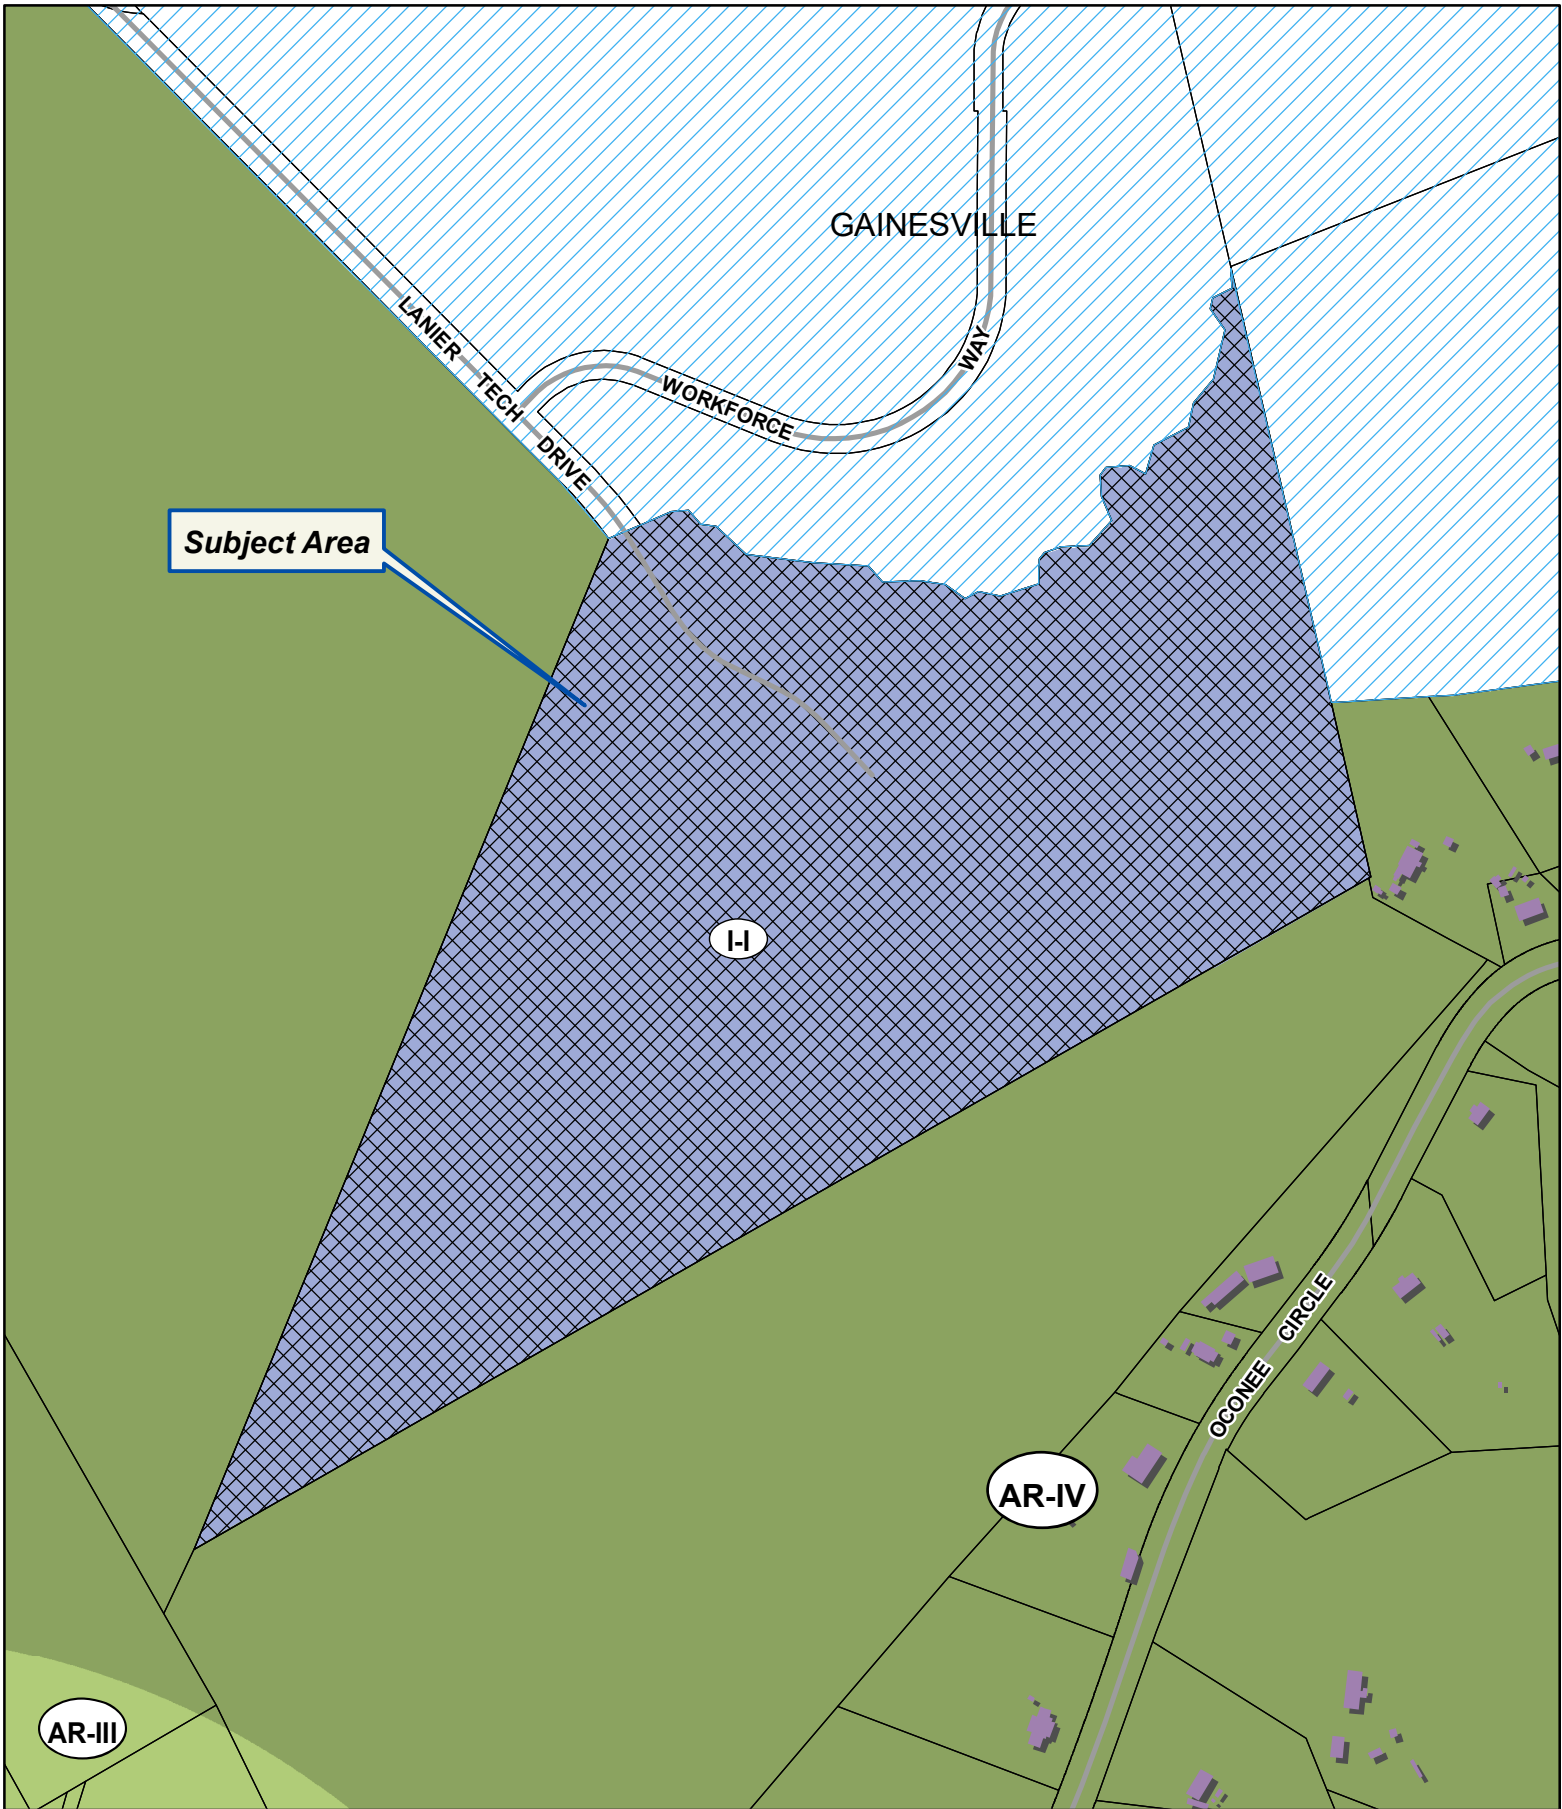

Applicant: CAPSTONE ACQUISITIONS, LLC

Tax Parcel #: 15021 000085

Location: 2866 LANIER TECH DRIVE, GAINESVILLE, GA 30507

Commission District 3

PC Mtg. Date: 10/03/2022

- Zoning Boundary
- ▨ City Limits
- ◻ Subject Area
- Structure

Applicant: CAPSTONE ACQUISITIONS, LLC
Tax Parcel #: 15021 000085
Location: 2866 LANIER TECH DRIVE, GAINESVILLE, GA 30507
Commission District 3 **PC Mtg. Date:** 10/03/2022

- Zoning Boundary
- ▭ City Limits
- ▨ Subject Area
- ▭ Structure

Applicant: CAPSTONE ACQUISITIONS, LLC

Tax Parcel #: 15021 000085

Location: 2866 LANIER TECH DRIVE, GAINESVILLE, GA 30507

Commission District 3

PC Mtg. Date: 10/03/2022

- Zoning Boundary
- City Limits
- Subject Area