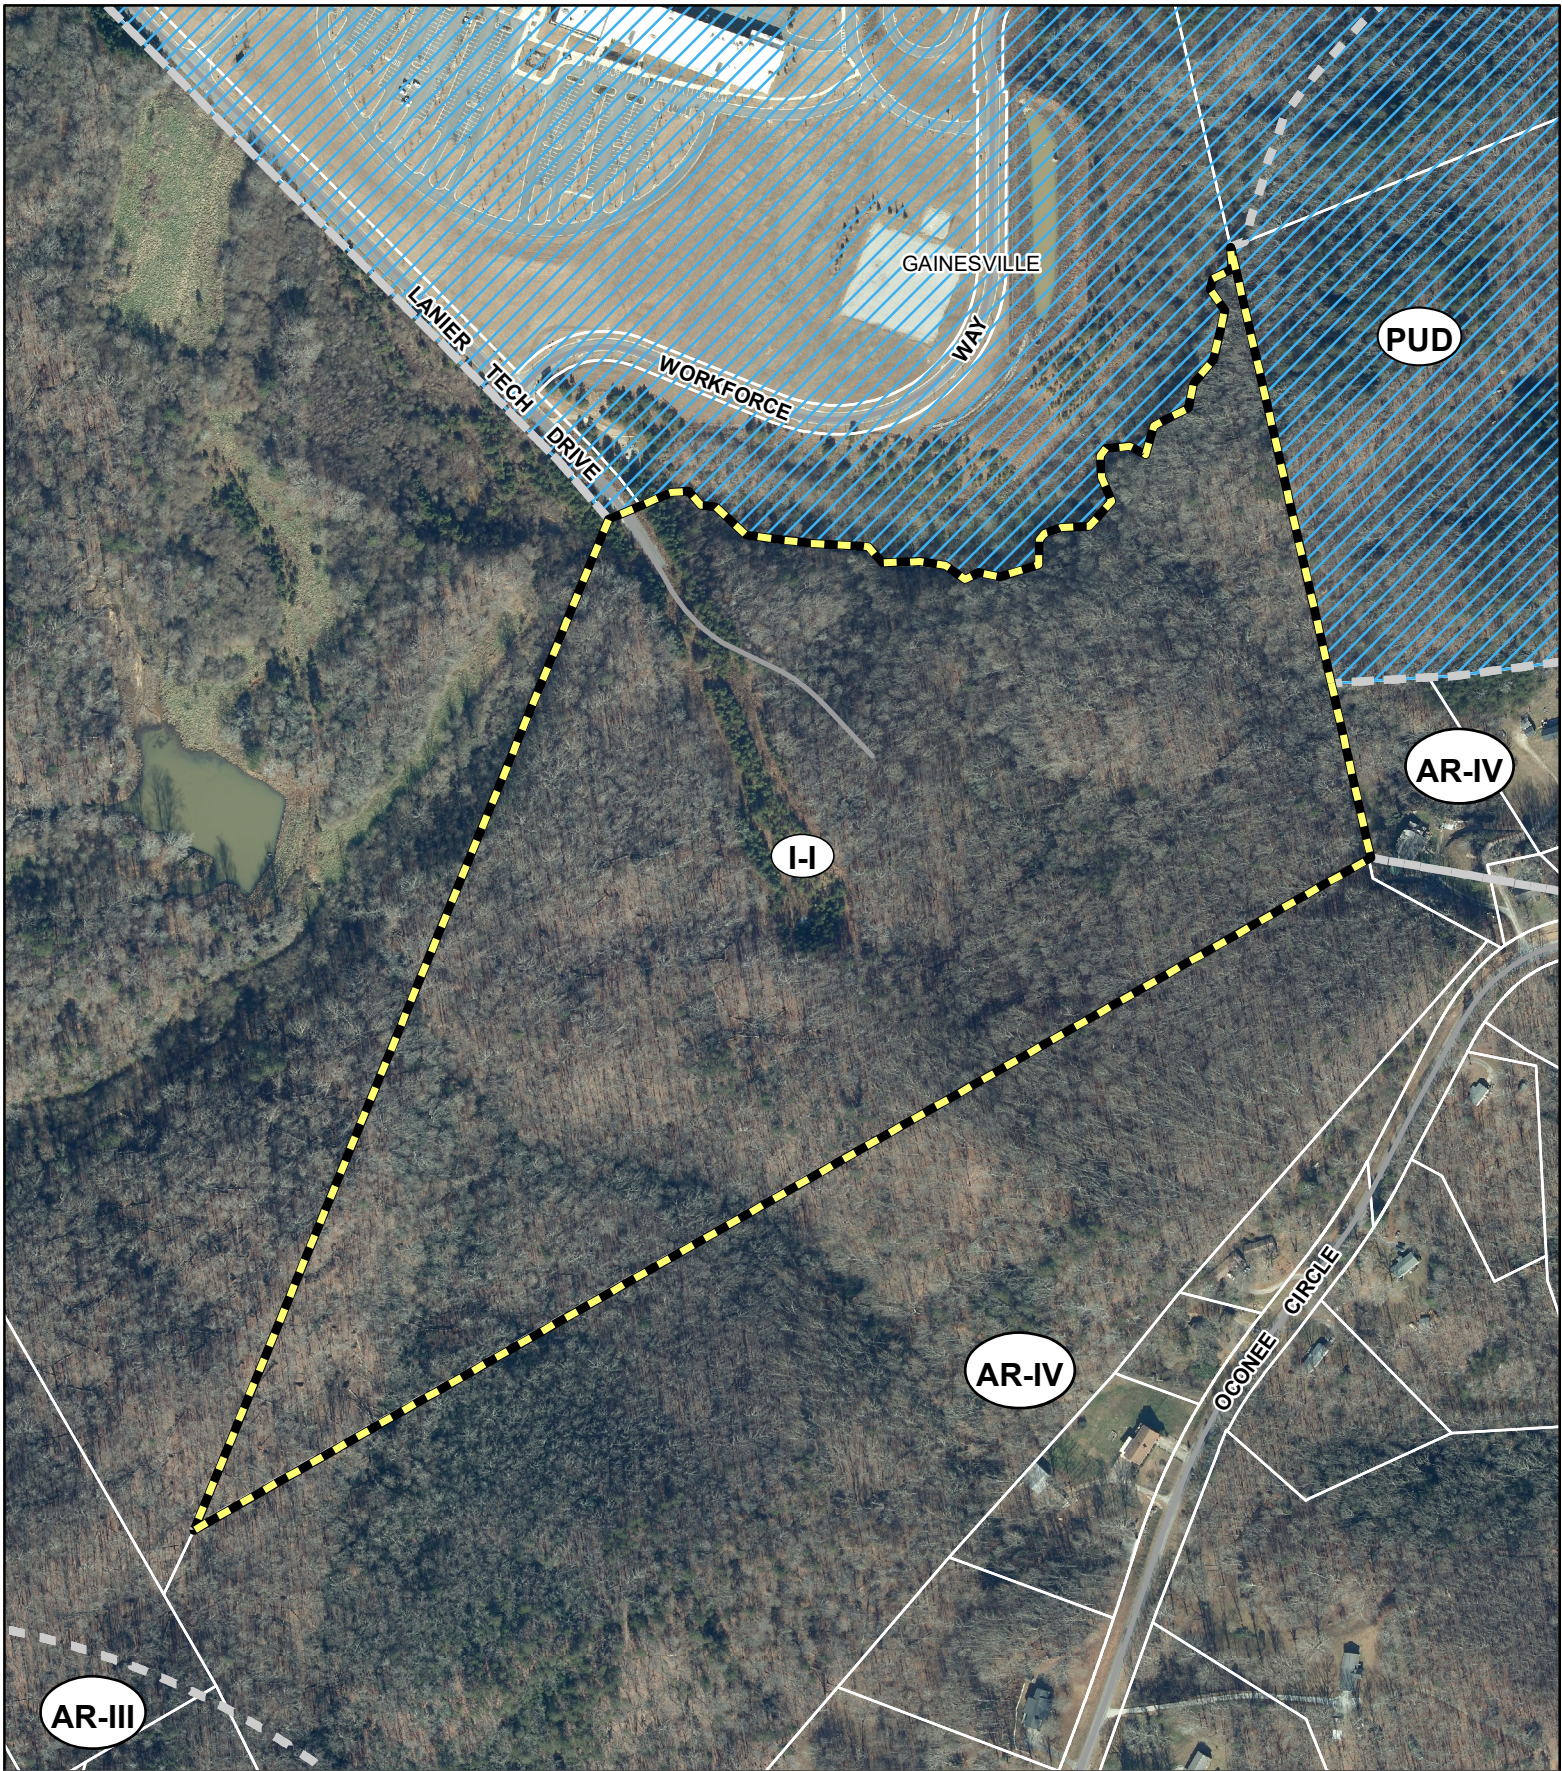

Applicant: CAPSTONE ACQUISITIONS, LLC

Tax Parcel #: 15021 000085

Location: 2866 LANIER TECH DRIVE, GAINESVILLE, GA 30507

Commission District 3

PC Mtg. Date: 10/03/2022

- Zoning Boundary
- ▨ City Limits
- ◻ Subject Area
- Structure

Applicant: CAPSTONE ACQUISITIONS, LLC
Tax Parcel #: 15021 000085
Location: 2866 LANIER TECH DRIVE, GAINESVILLE, GA 30507
Commission District 3 **PC Mtg. Date:** 10/03/2022

- Zoning Boundary
- ▭ City Limits
- ▨ Subject Area
- ▭ Structure

Applicant: CAPSTONE ACQUISITIONS, LLC

Tax Parcel #: 15021 000085

Location: 2866 LANIER TECH DRIVE, GAINESVILLE, GA 30507

Commission District 3

PC Mtg. Date: 10/03/2022

- Zoning Boundary
- City Limits
- Subject Area