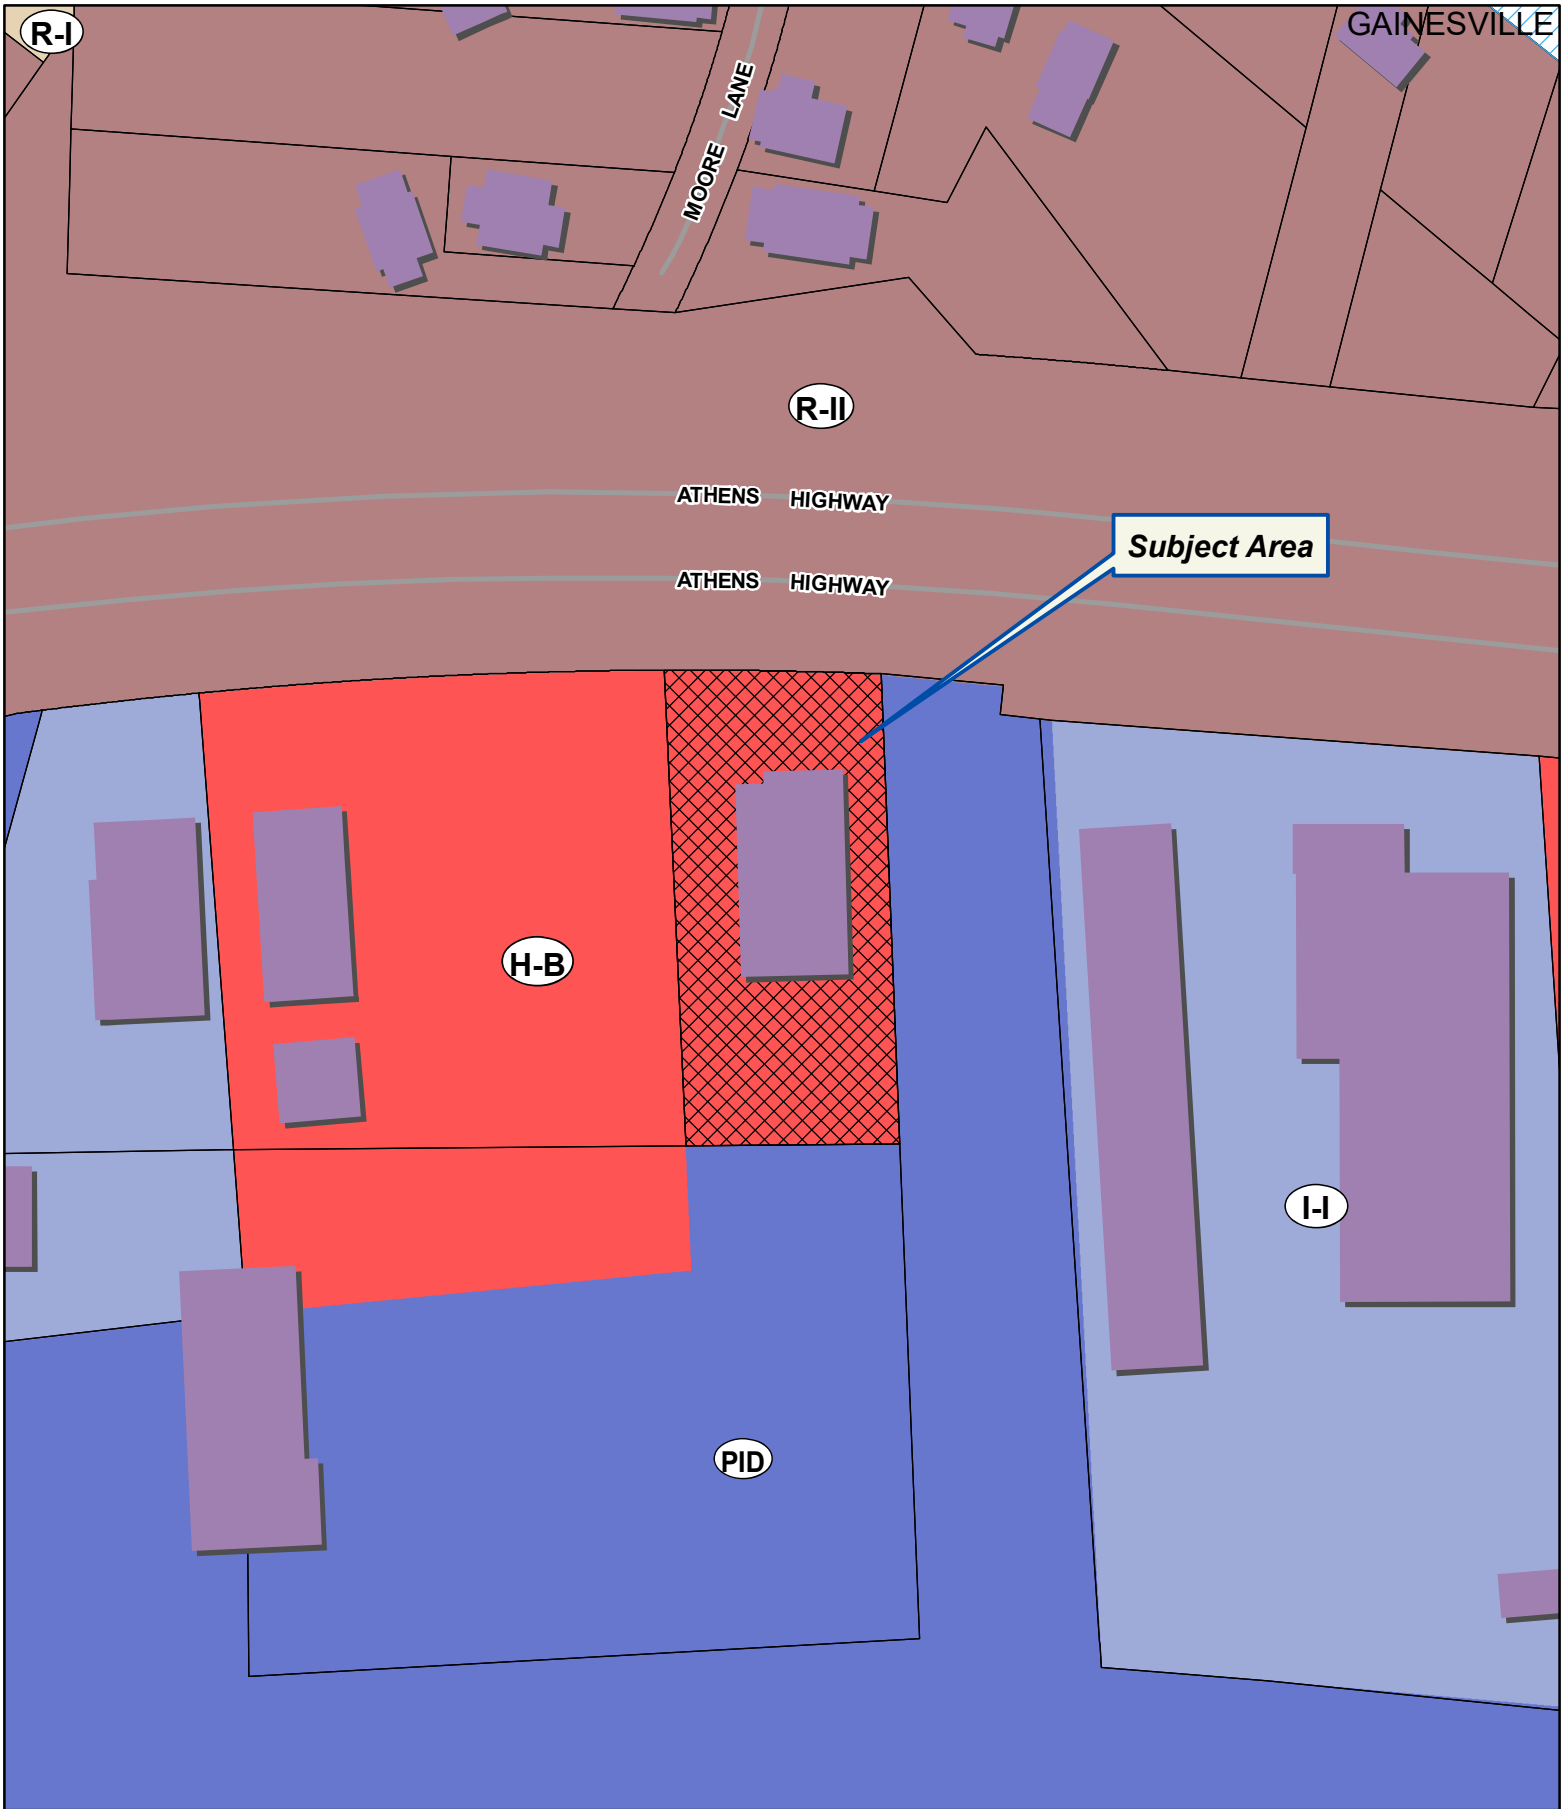

Applicant: GERARDO VARGAS

Tax Parcel #: 15032 000050

Location: 1600 ATHENS HIGHWAY, BUILDING C, GAINESVILLE, GA 30507

Commission District 3

PC Mtg. Date: 02/06/2023

- Zoning Boundary
 - City Limits
 - Subject Area
 - Structure
- N

Applicant: GERARDO VARGAS

Tax Parcel #: 15032 000050

Location: 1600 ATHENS HIGHWAY, BUILDING C, GAINESVILLE, GA 30507

Commission District 3

PC Mtg. Date: 02/06/2023

- Zoning Boundary
- ▭ City Limits
- ▨ Subject Area
- ▭ Structure

Applicant: GERARDO VARGAS

Tax Parcel #: 15032 000050

Location: 1600 ATHENS HIGHWAY, BUILDING C, GAINESVILLE, GA 30507

Commission District 3

PC Mtg. Date: 02/06/2023

-  Zoning Boundary
-  City Limits
-  Subject Area