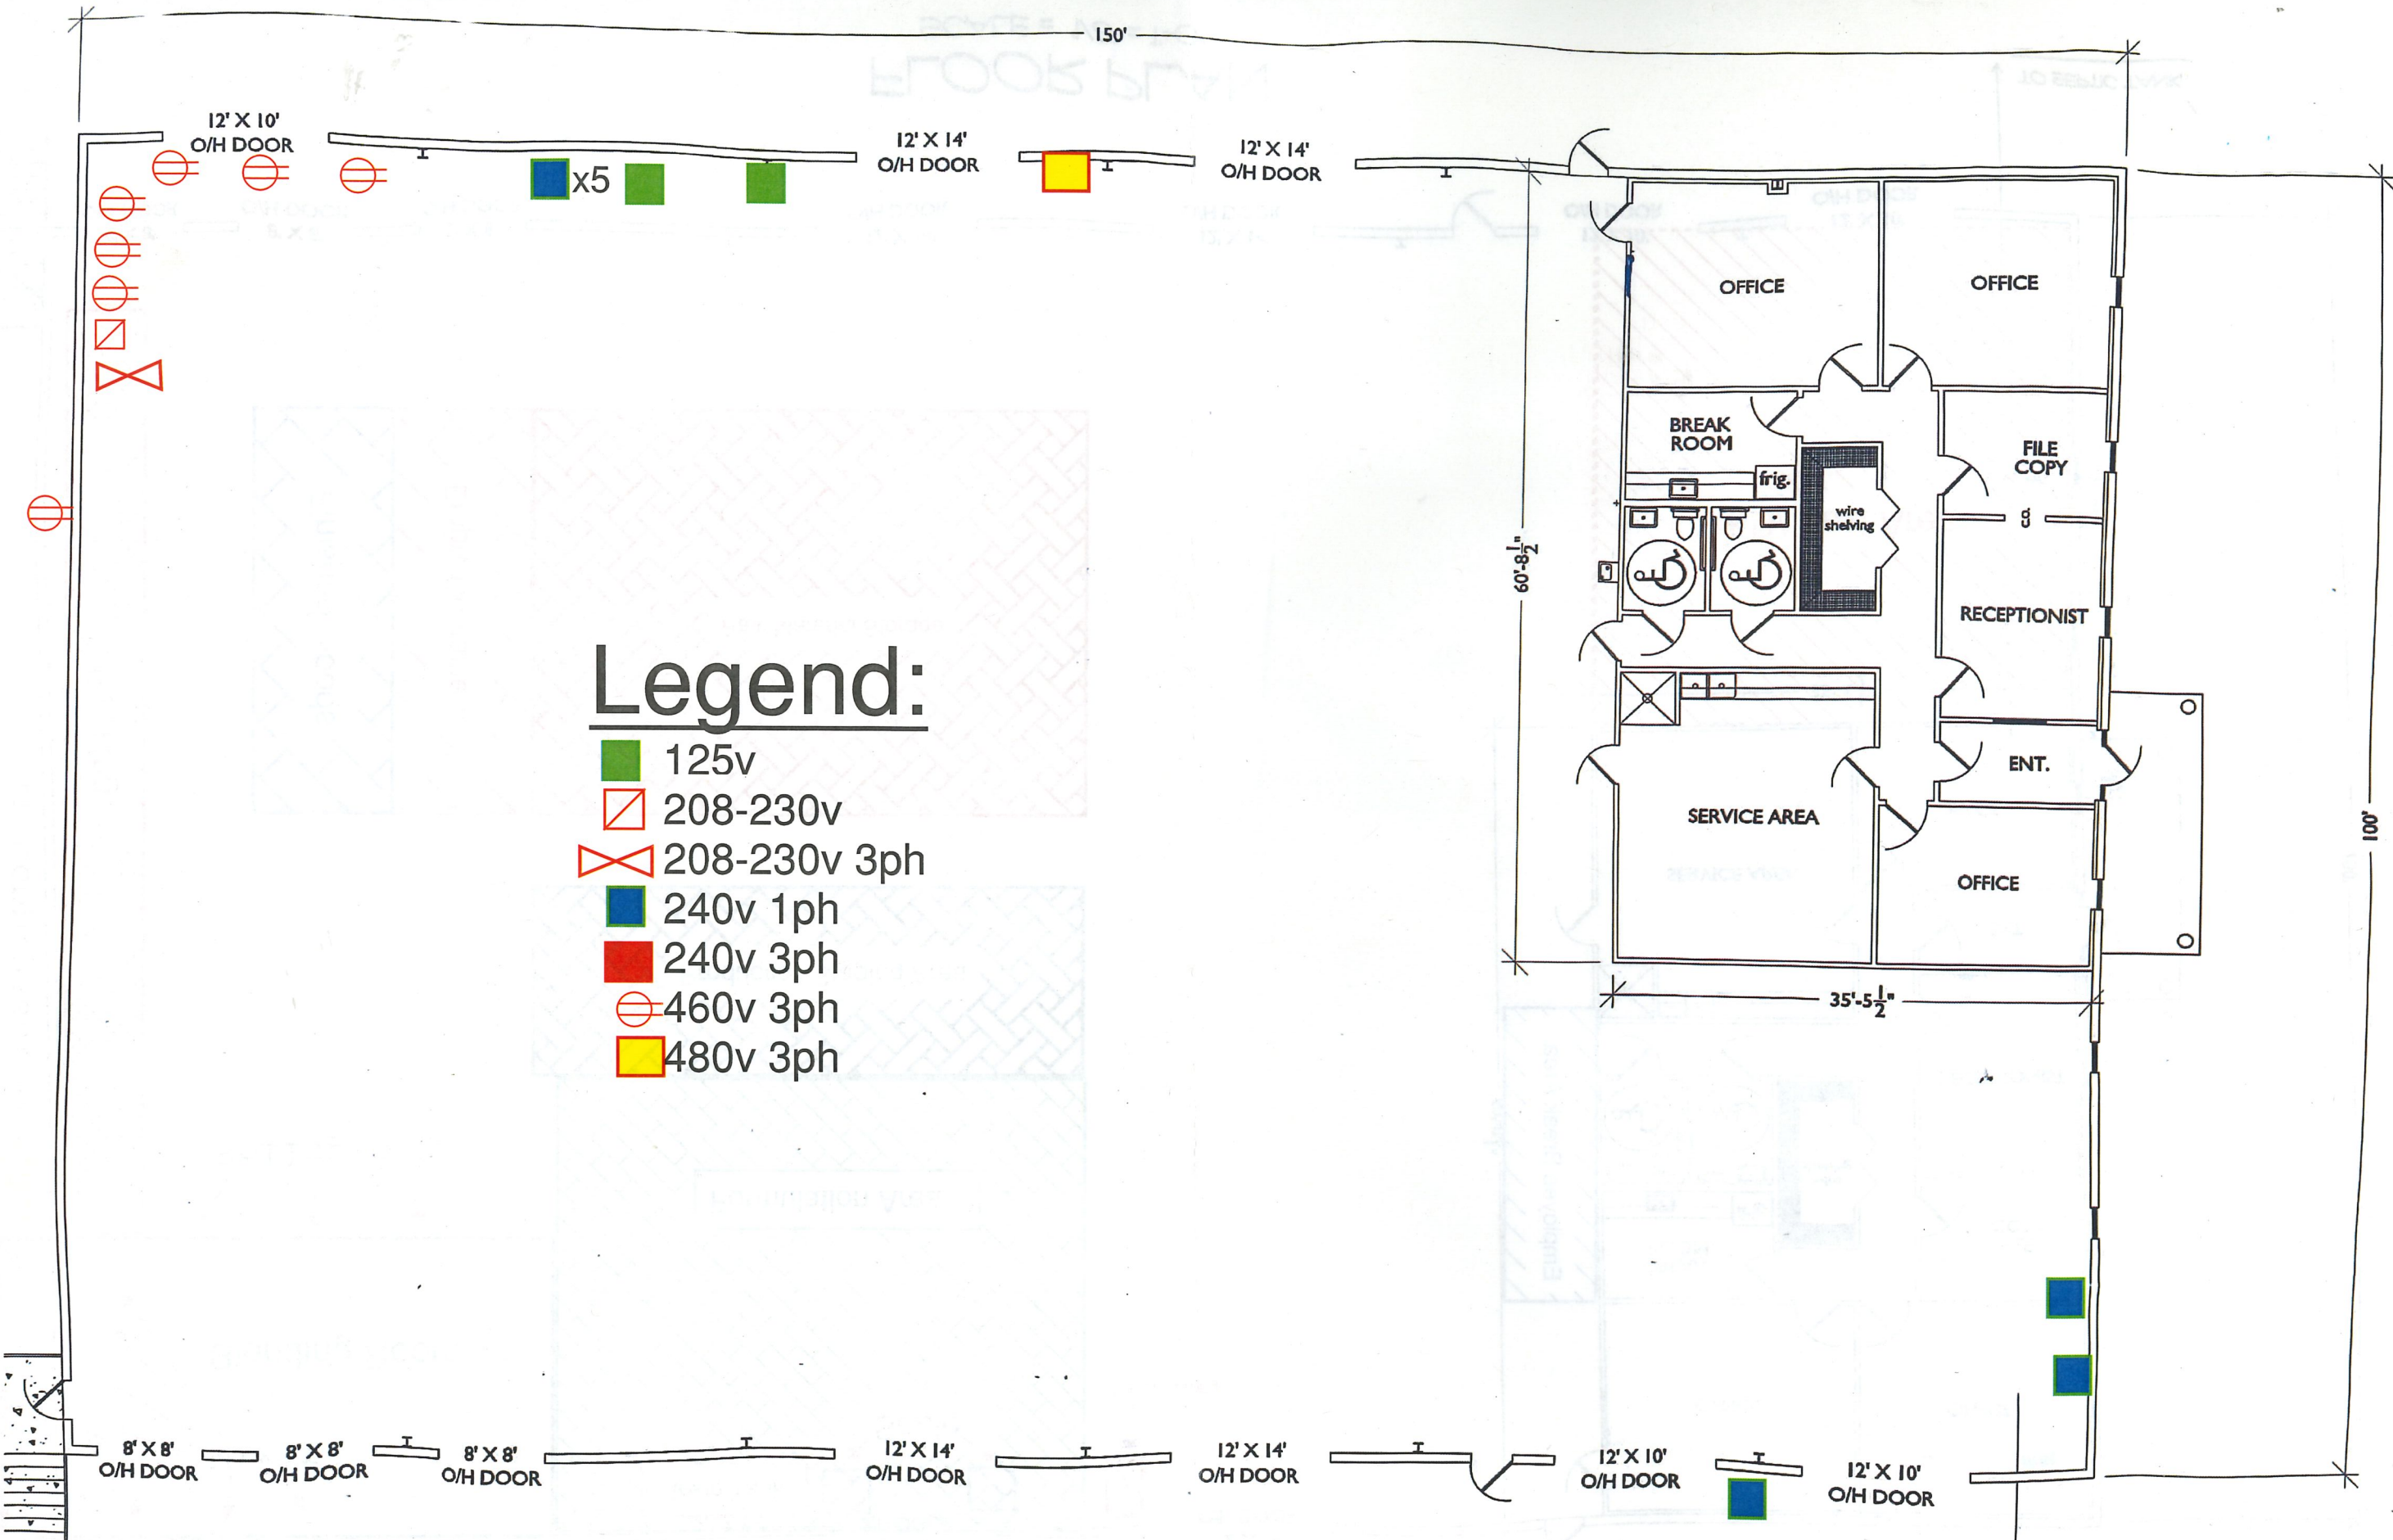

**FLOOR PLAN**  
SCALE = 1/8" = 1'-0"

# Legend:

- 125v
- ▧ 208-230v
- ⊗ 208-230v 3ph
- 240v 1ph
- 240v 3ph
- ⊖ 460v 3ph
- 480v 3ph

# Electrical Layout

FLOOR PLAN  
SCALE = 1/8" = 1'-0"