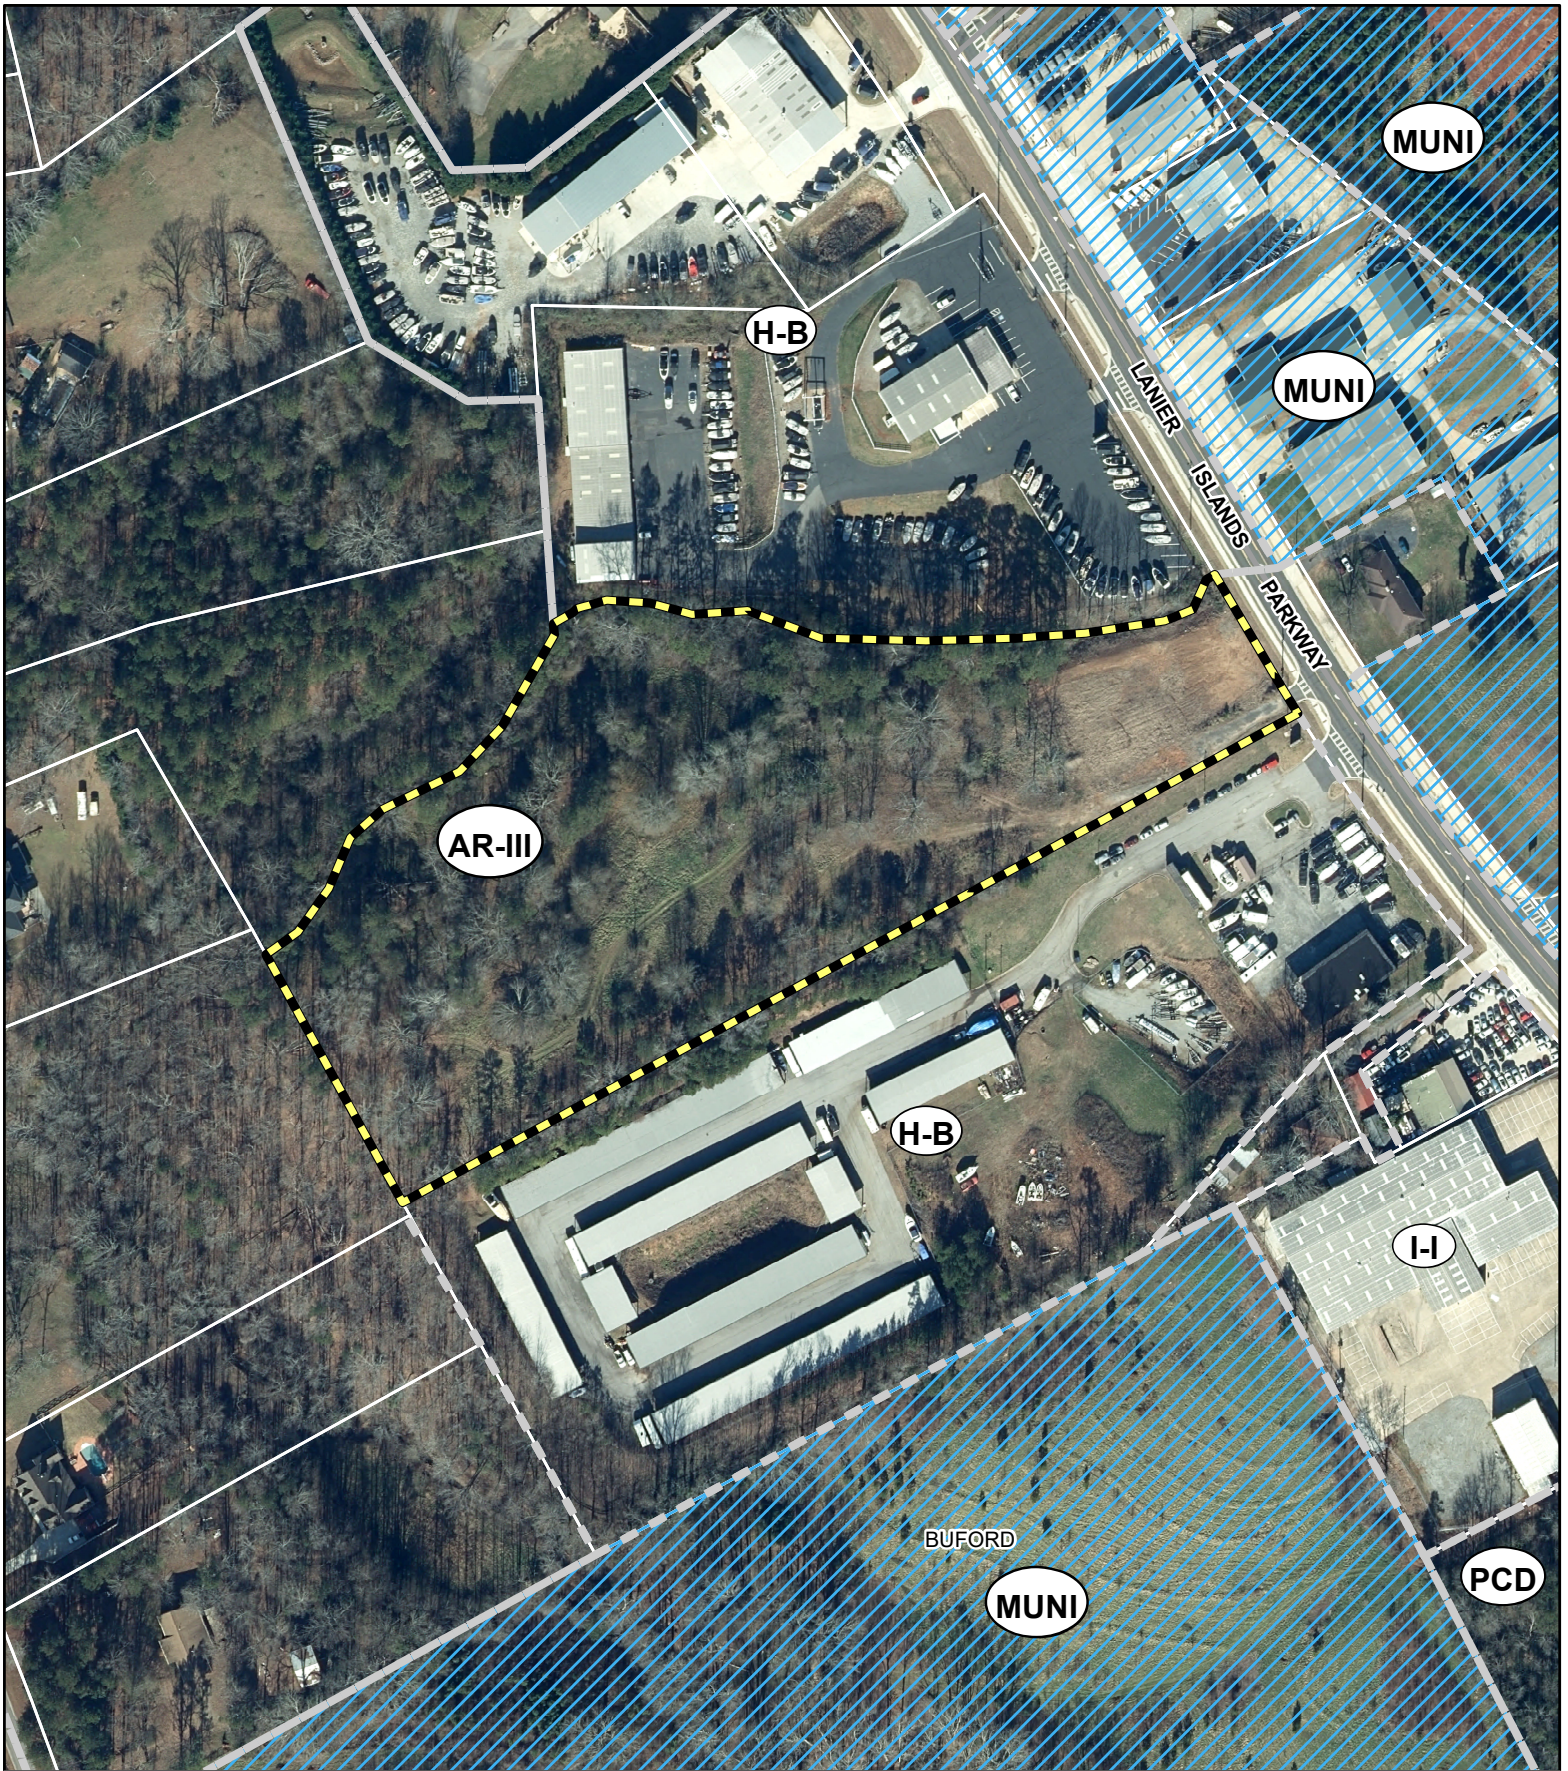

Gwinnett County

**Applicant:** OVER UNDER STORAGE, LLC

**Tax Parcel #:** 07330 001005

**Location:** 6034 LANIER ISLANDS PARKWAY, BUFORD, GA 30518

**Commission District 2**

**PC Mtg. Date:** 05/15/2023

- Zoning Boundary
- ▨ City Limits
- Subject Area
- Structure

**Applicant:** OVER UNDER STORAGE, LLC

**Tax Parcel #:** 07330 001005

**Location:** 6034 LANIER ISLANDS PARKWAY, BUFORD, GA 30518

**Commission District 2**

**PC Mtg. Date:** 05/15/2023

- Zoning Boundary
- ▭ City Limits
- ▨ Subject Area
- ▭ Structure

**Applicant:** OVER UNDER STORAGE, LLC

**Tax Parcel #:** 07330 001005

**Location:** 6034 LANIER ISLANDS PARKWAY, BUFORD, GA 30518

**Commission District 2**

**PC Mtg. Date:** 05/15/2023

-  Zoning Boundary
-  City Limits
-  Subject Area