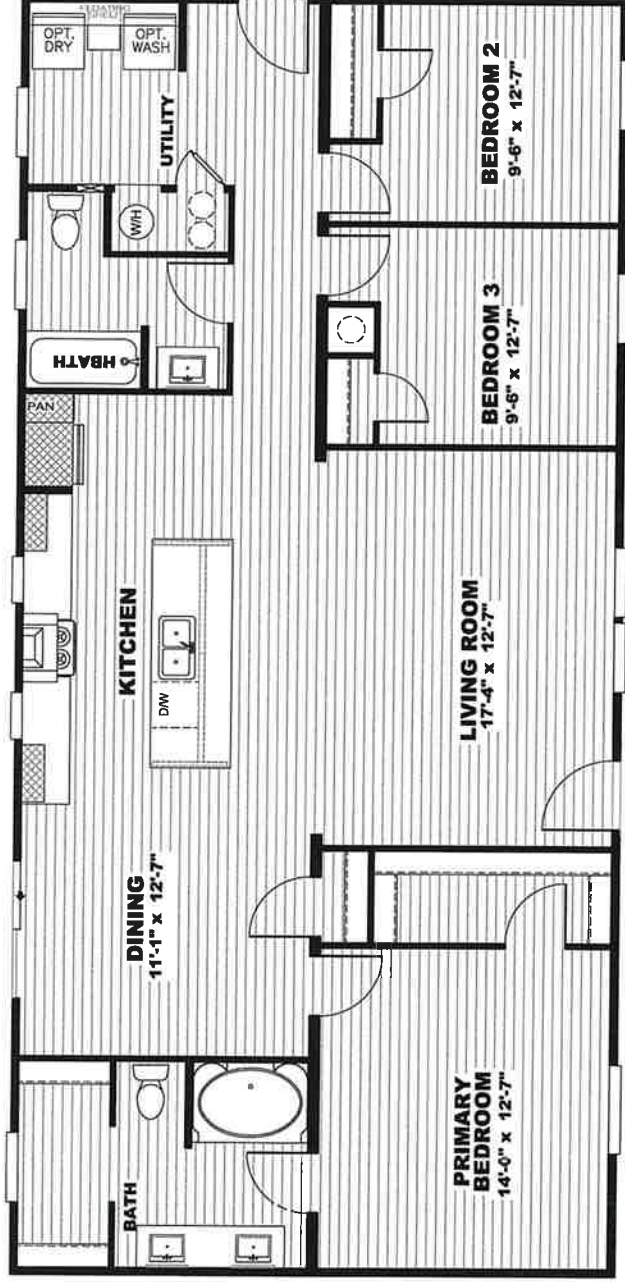

Epic Experience The Explorer 30CEE28563BH by Clayton Built - Showcase Homes Direct

[Visit](#)

MODEL #CEE28563BH  
 DRAWING # CE-M025-56-3  
**28'X56' EXPLORER**

\*SCALE: 3/16"=1'-0"

Submitted at the 6-5-23 PC meeting